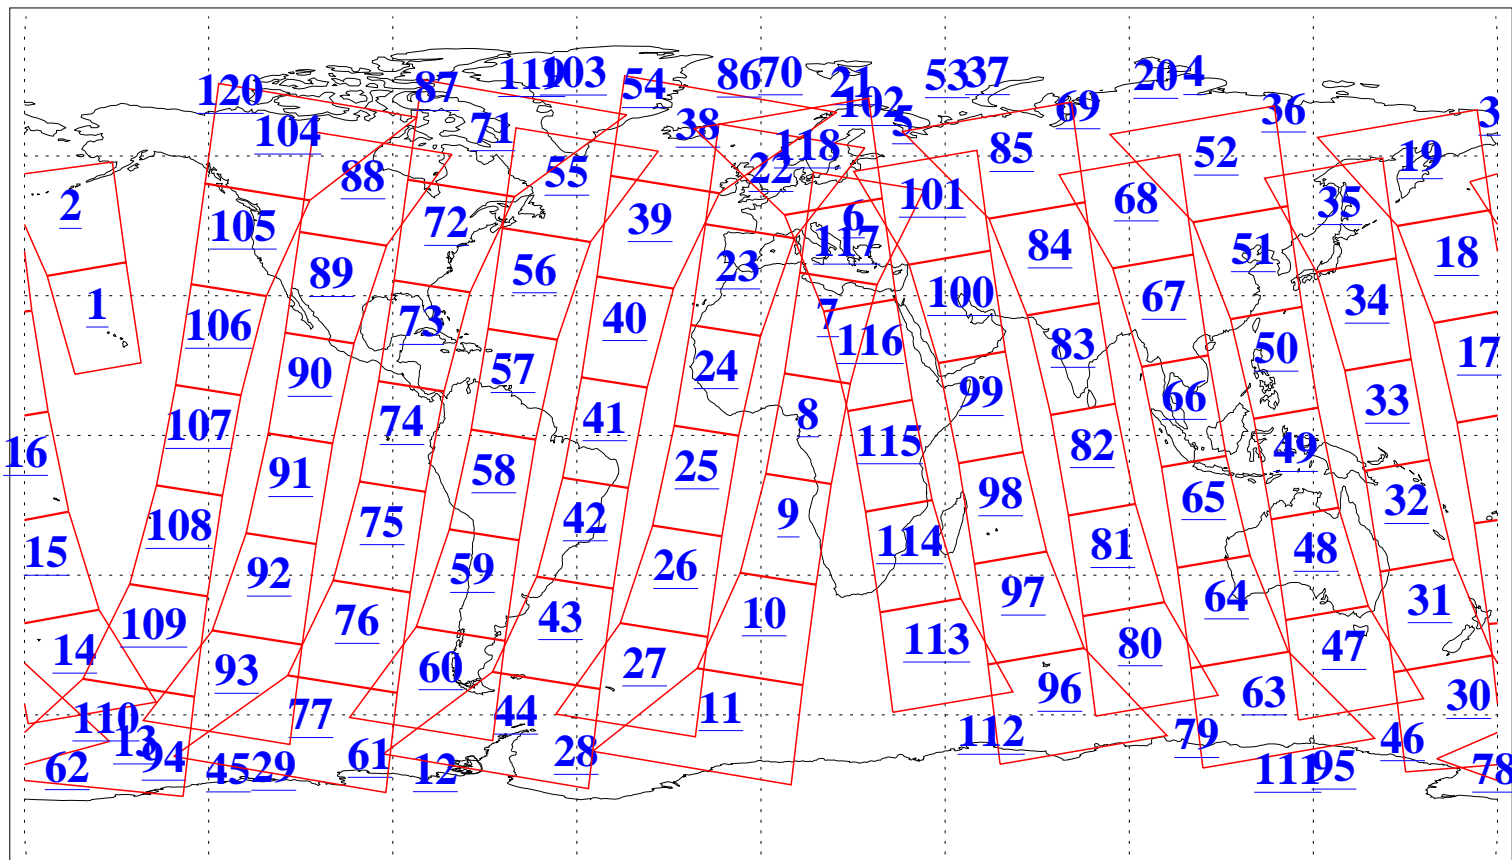

L1B Availability  
AMSU Granules: 239  
HSB Granules: 0  
AIRS Granules: 239

18 Nov 2019  
DoY 322  
Aqua Day 6407  
Granules: 1 to 120

Granules: 121 to 240

Legend: AMSU Available, HSB Available, AIRS Available

L1B Availability  
AMSU Granules: 239  
HSB Granules: 0  
AIRS Granules: 239

18 Nov 2019  
DoY 322  
Aqua Day 6407

Ascending Granules

Descending Granules

Legend: AMSU Available, HSB Available, AIRS Available

L1B Availability  
 AMSU Granules: 239  
 HSB Granules: 0  
 AIRS Granules: 239

18 Nov 2019  
 DoY 322  
 Aqua Day 6407

Northern Hemisphere Granules

Southern Hemisphere Granules

Legend: AMSU Available, HSB Available, AIRS Available