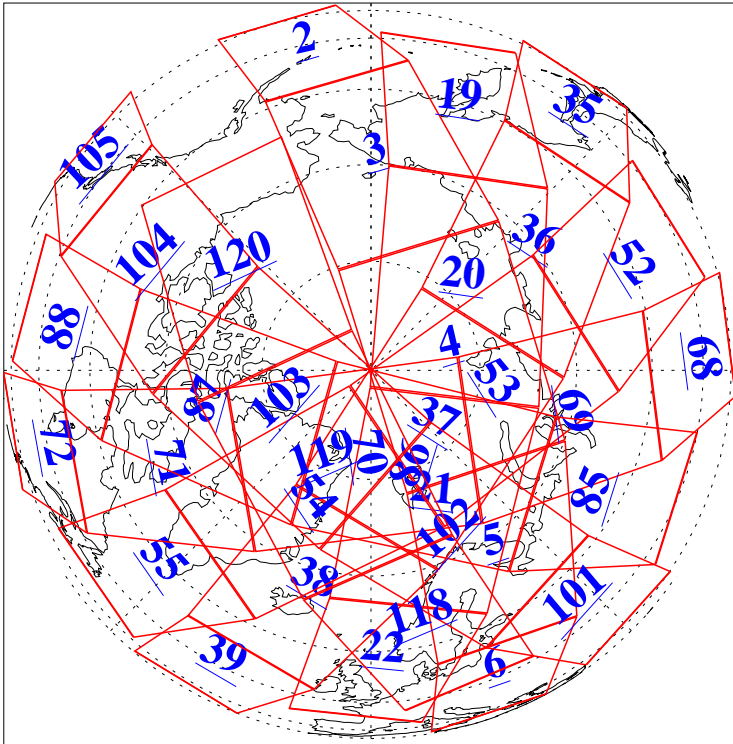

L1B Availability  
AMSU Granules: 239  
HSB Granules: 0  
AIRS Granules: 239

18 Nov 2019  
DoY 322  
Aqua Day 6407  
Granules: 1 to 120

Granules: 121 to 240

Legend: AMSU Available, HSB Available, AIRS Available

L1B Availability  
AMSU Granules: 239  
HSB Granules: 0  
AIRS Granules: 239

18 Nov 2019  
DoY 322  
Aqua Day 6407

Ascending Granules

Descending Granules

Legend: AMSU Available, HSB Available, AIRS Available

L1B Availability  
 AMSU Granules: 239  
 HSB Granules: 0  
 AIRS Granules: 239

18 Nov 2019  
 DoY 322  
 Aqua Day 6407

Northern Hemisphere Granules

Southern Hemisphere Granules

Legend: AMSU Available, HSB Available, AIRS Available