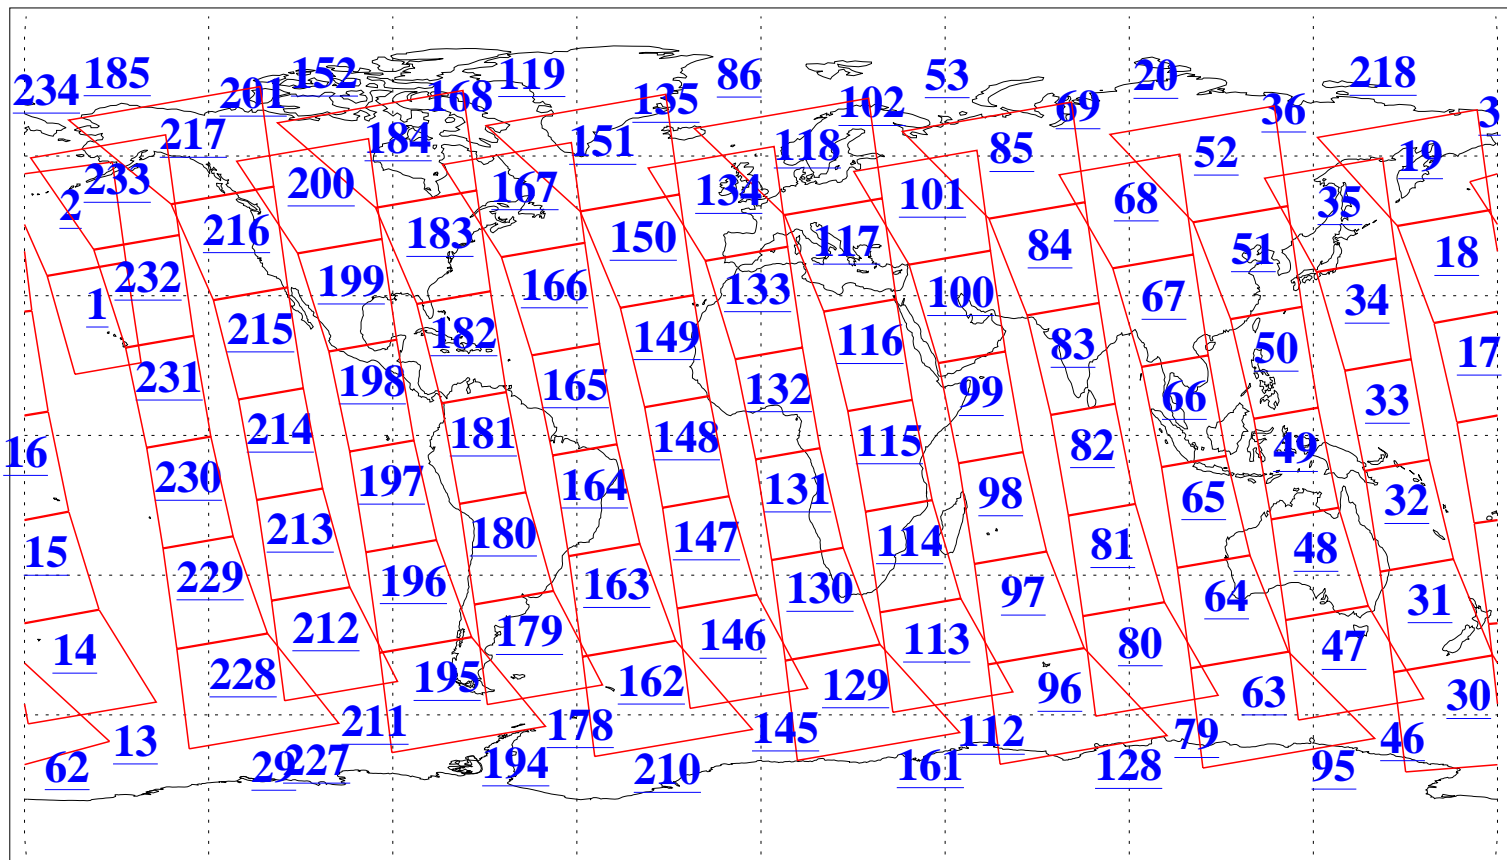

L1B Availability  
AMSU Granules: 239  
HSB Granules: 0  
AIRS Granules: 239

18 Nov 2019  
DoY 322  
Aqua Day 6407  
Granules: 1 to 120

Granules: 121 to 240

Legend: AMSU Available, HSB Available, AIRS Available

L1B Availability  
AMSU Granules: 239  
HSB Granules: 0  
AIRS Granules: 239

18 Nov 2019  
DoY 322  
Aqua Day 6407

Ascending Granules

Descending Granules

Legend: AMSU Available, HSB Available, AIRS Available

L1B Availability  
 AMSU Granules: 239  
 HSB Granules: 0  
 AIRS Granules: 239

18 Nov 2019  
 DoY 322  
 Aqua Day 6407

Northern Hemisphere Granules

Southern Hemisphere Granules

Legend: AMSU Available, HSB Available, AIRS Available