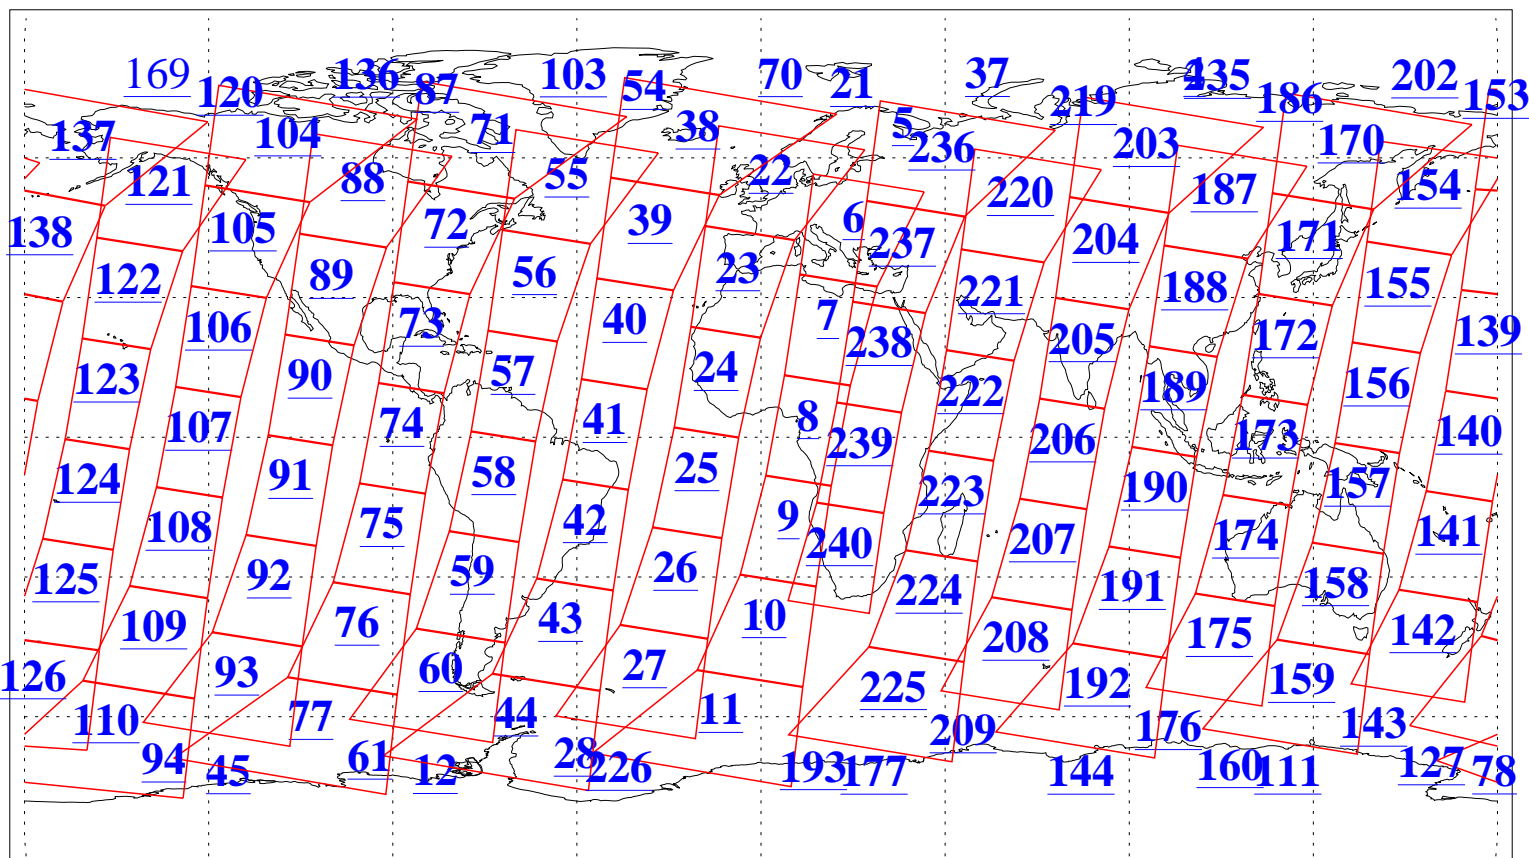

L1B Availability  
AMSU Granules: 239  
HSB Granules: 0  
AIRS Granules: 239

18 Nov 2019  
DoY 322  
Aqua Day 6407  
Granules: 1 to 120

Granules: 121 to 240

Legend: AMSU Available, HSB Available, AIRS Available

L1B Availability  
AMSU Granules: 239  
HSB Granules: 0  
AIRS Granules: 239

18 Nov 2019  
DoY 322  
Aqua Day 6407

Ascending Granules

Descending Granules

Legend: AMSU Available, HSB Available, AIRS Available