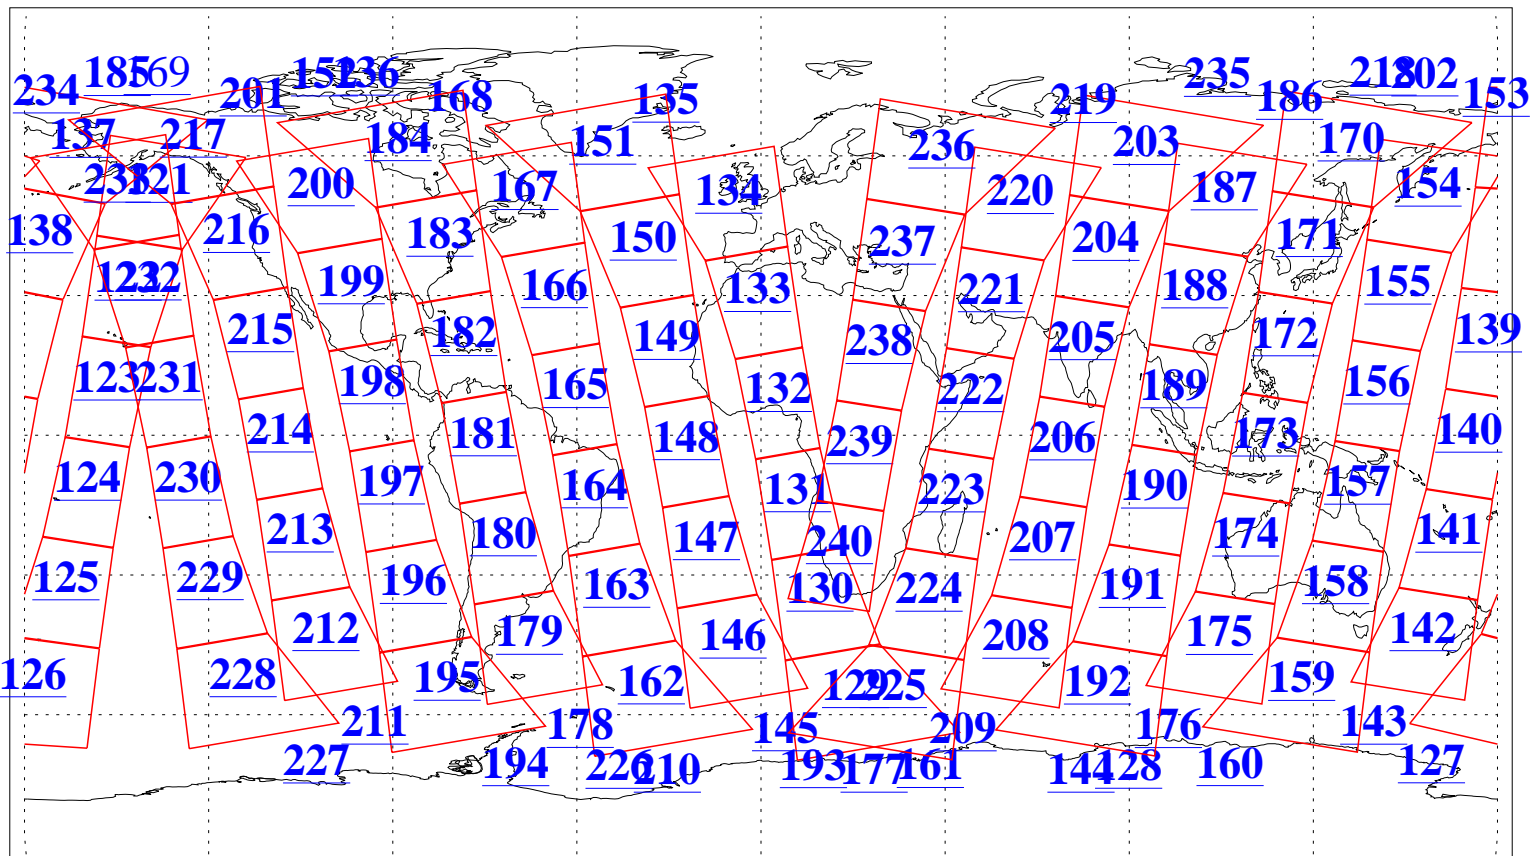

L1B Availability  
AMSU Granules: 239  
HSB Granules: 0  
AIRS Granules: 239

18 Nov 2019  
DoY 322  
Aqua Day 6407  
Granules: 1 to 120

Granules: 121 to 240

Legend: AMSU Available, HSB Available, AIRS Available

L1B Availability  
AMSU Granules: 239  
HSB Granules: 0  
AIRS Granules: 239

18 Nov 2019  
DoY 322  
Aqua Day 6407

Ascending Granules

Descending Granules

Legend: AMSU Available, HSB Available, AIRS Available