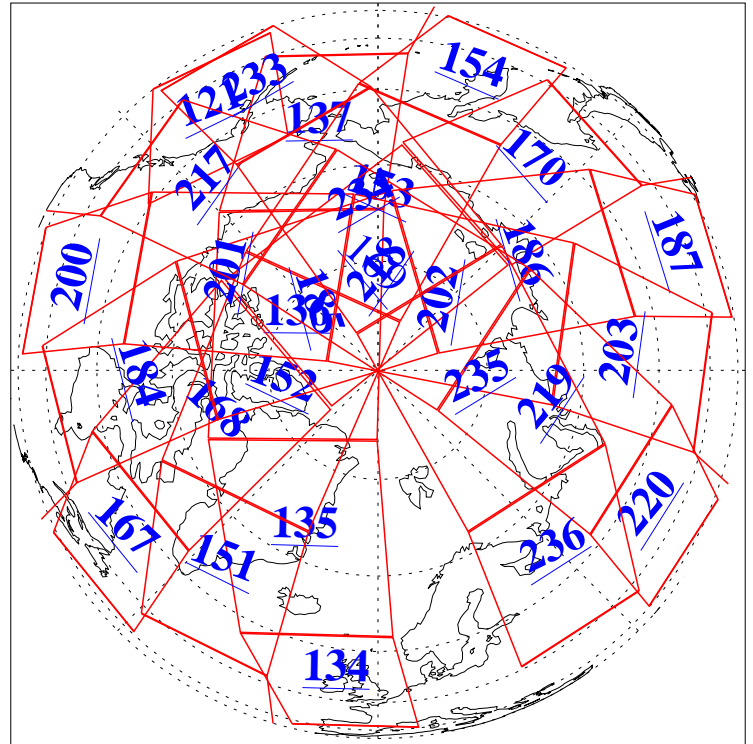

L1B Availability  
AMSU Granules: 239  
HSB Granules: 0  
AIRS Granules: 239

18 Nov 2019  
DoY 322  
Aqua Day 6407

Ascending Granules

Descending Granules

Legend: AMSU Available, HSB Available, AIRS Available

L1B Availability  
 AMSU Granules: 239  
 HSB Granules: 0  
 AIRS Granules: 239

18 Nov 2019  
 DoY 322  
 Aqua Day 6407

Northern Hemisphere Granules

Southern Hemisphere Granules

Legend: AMSU Available, HSB Available, AIRS Available