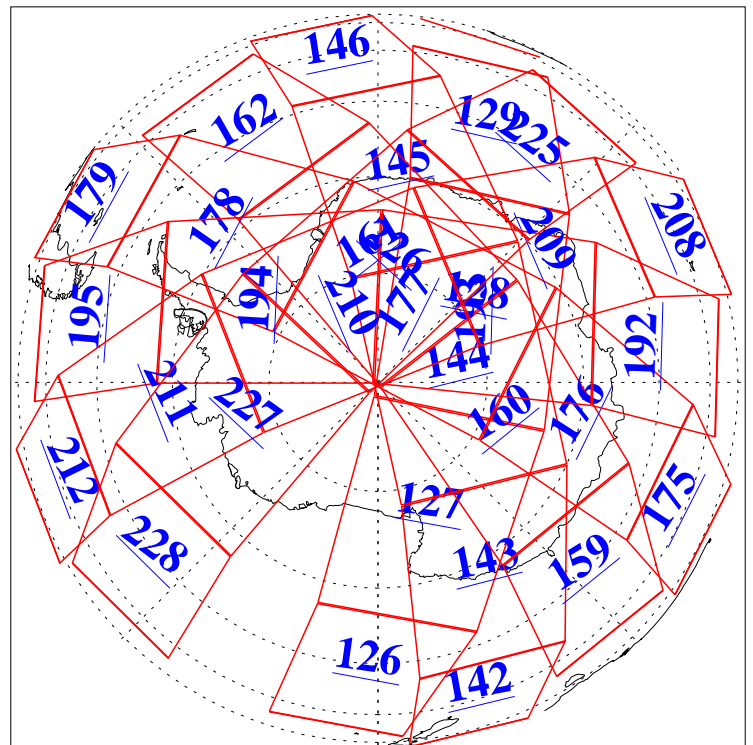

L1B Availability  
AMSU Granules: 239  
HSB Granules: 0  
AIRS Granules: 239

18 Nov 2019  
DoY 322  
Aqua Day 6407  
Granules: 1 to 120

Granules: 121 to 240

Legend: AMSU Available, HSB Available, AIRS Available

L1B Availability  
AMSU Granules: 239  
HSB Granules: 0  
AIRS Granules: 239

18 Nov 2019  
DoY 322  
Aqua Day 6407

Ascending Granules

Descending Granules

Legend: AMSU Available, HSB Available, AIRS Available

L1B Availability  
 AMSU Granules: 239  
 HSB Granules: 0  
 AIRS Granules: 239

18 Nov 2019  
 DoY 322  
 Aqua Day 6407

Northern Hemisphere Granules

Southern Hemisphere Granules

Legend: AMSU Available, HSB Available, AIRS Available