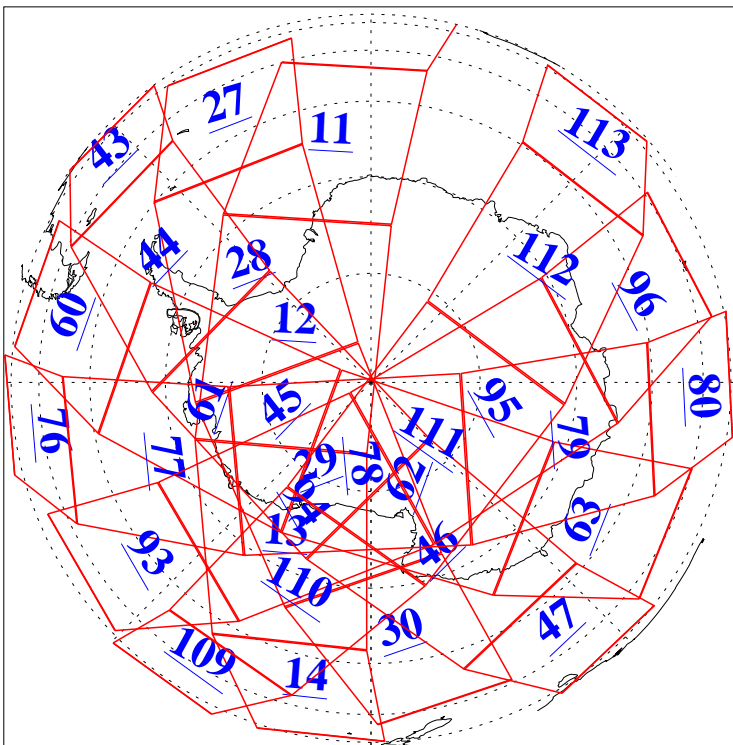

L1B Availability  
AMSU Granules: 239  
HSB Granules: 0  
AIRS Granules: 239

18 Nov 2019  
DoY 322  
Aqua Day 6407  
Granules: 1 to 120

Granules: 121 to 240

Legend: AMSU Available, HSB Available, AIRS Available

L1B Availability  
AMSU Granules: 239  
HSB Granules: 0  
AIRS Granules: 239

18 Nov 2019  
DoY 322  
Aqua Day 6407

Ascending Granules

Descending Granules

Legend: AMSU Available, HSB Available, AIRS Available

L1B Availability  
 AMSU Granules: 239  
 HSB Granules: 0  
 AIRS Granules: 239

18 Nov 2019  
 DoY 322  
 Aqua Day 6407

Northern Hemisphere Granules

Southern Hemisphere Granules

Legend: AMSU Available, HSB Available, AIRS Available