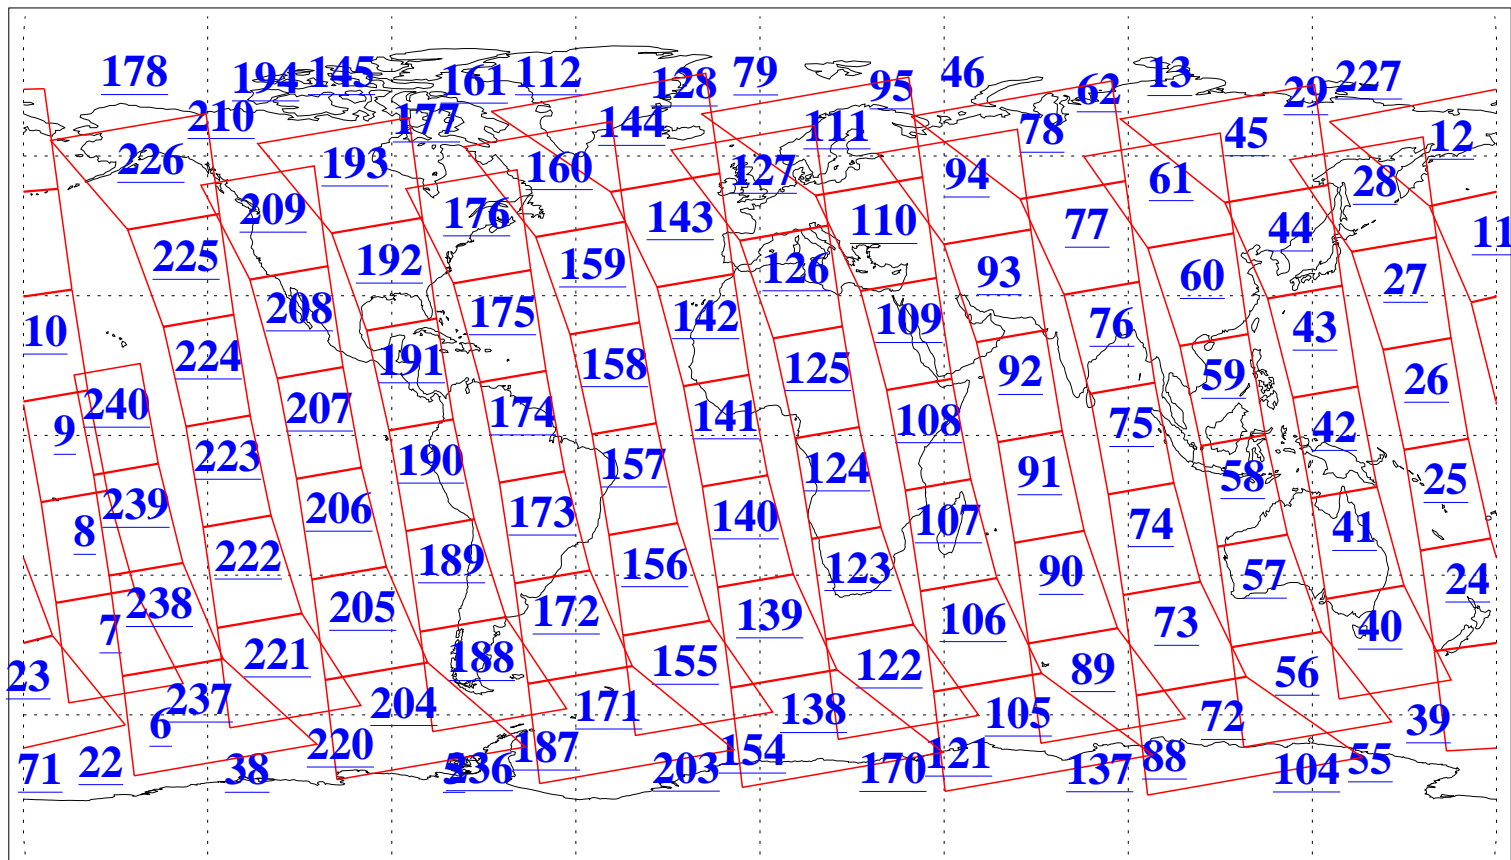

L1B Availability  
AMSU Granules: 239  
HSB Granules: 0  
AIRS Granules: 240

17 Nov 2019  
DoY 321  
Aqua Day 6406  
Granules: 1 to 120

Granules: 121 to 240

Legend: AMSU Available, HSB Available, AIRS Available

L1B Availability  
AMSU Granules: 239  
HSB Granules: 0  
AIRS Granules: 240

17 Nov 2019  
DoY 321  
Aqua Day 6406  
Ascending Granules

Descending Granules

Legend: AMSU Available, HSB Available, AIRS Available