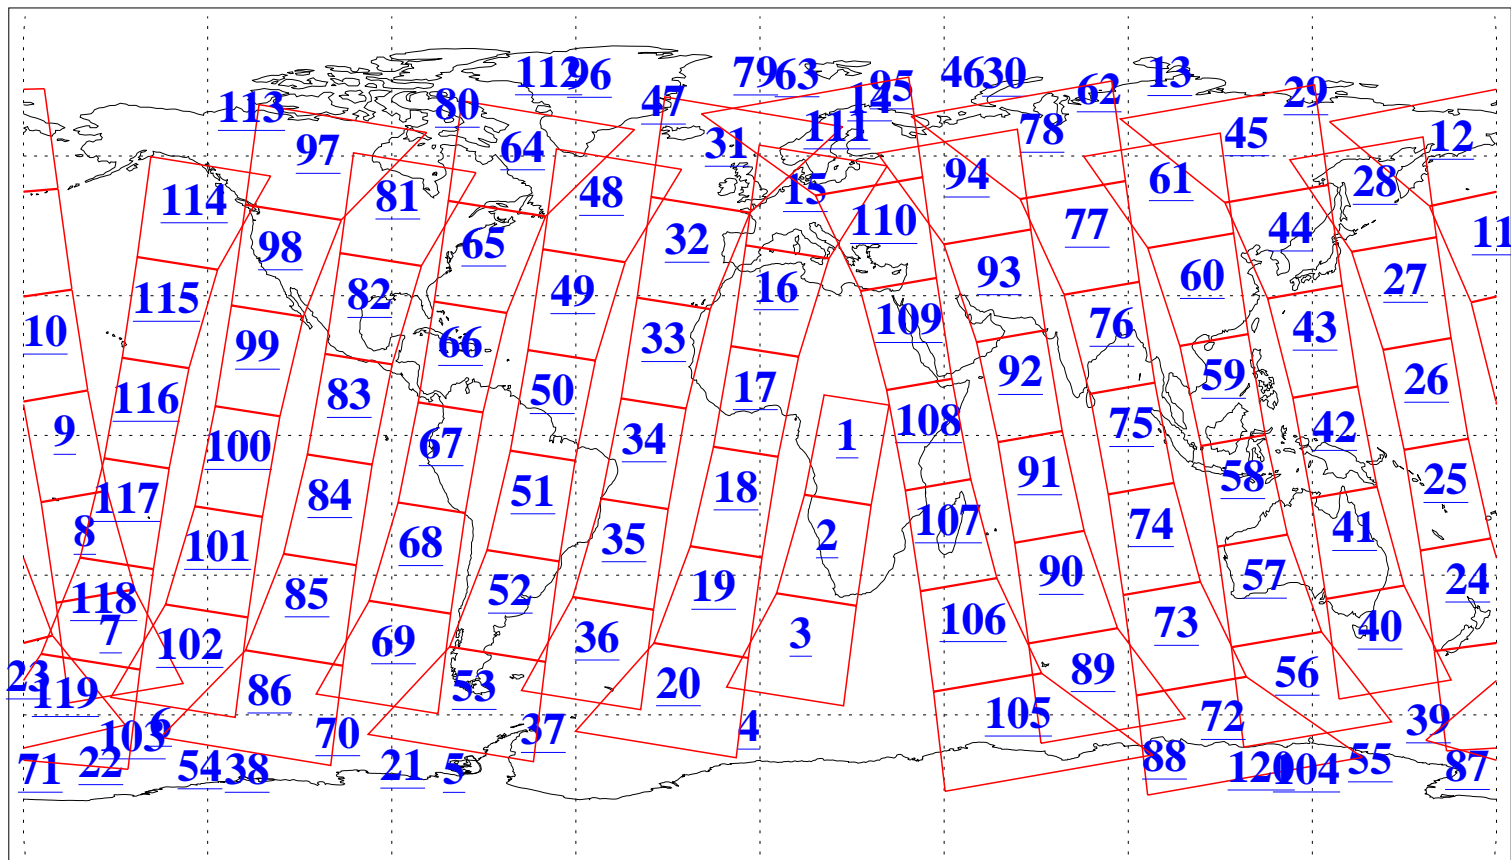

L1B Availability  
AMSU Granules: 239  
HSB Granules: 0  
AIRS Granules: 240

17 Nov 2019  
DoY 321  
Aqua Day 6406  
Granules: 1 to 120

Granules: 121 to 240

Legend: AMSU Available, HSB Available, AIRS Available

L1B Availability  
AMSU Granules: 239  
HSB Granules: 0  
AIRS Granules: 240

17 Nov 2019  
DoY 321  
Aqua Day 6406  
Ascending Granules

Descending Granules

Legend: AMSU Available, HSB Available, AIRS Available

L1B Availability  
 AMSU Granules: 239  
 HSB Granules: 0  
 AIRS Granules: 240

17 Nov 2019  
 DoY 321  
 Aqua Day 6406

Northern Hemisphere Granules

Southern Hemisphere Granules

Legend: AMSU Available, HSB Available, AIRS Available