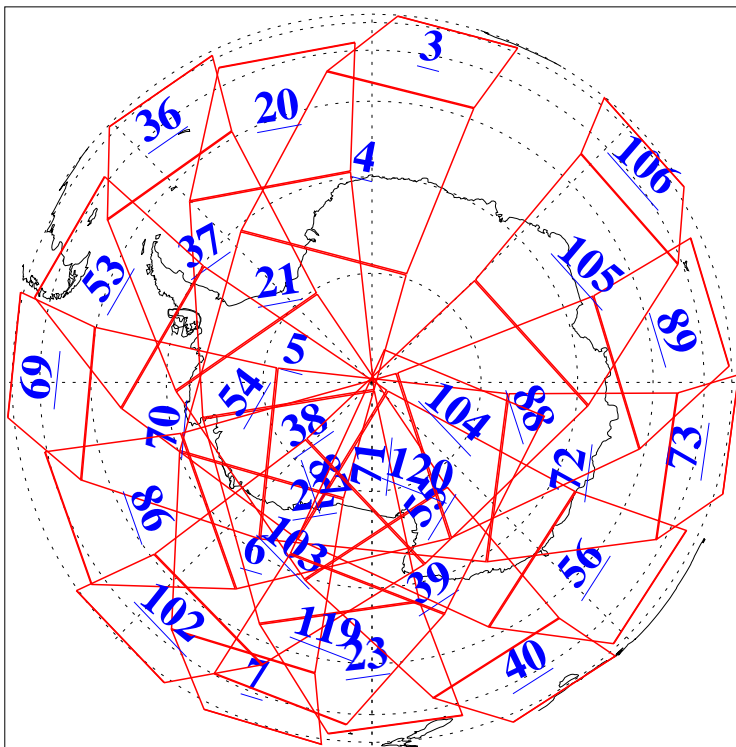

L1B Availability  
AMSU Granules: 239  
HSB Granules: 0  
AIRS Granules: 240

17 Nov 2019  
DoY 321  
Aqua Day 6406  
Ascending Granules

Descending Granules

Legend: AMSU Available, HSB Available, AIRS Available

L1B Availability  
 AMSU Granules: 239  
 HSB Granules: 0  
 AIRS Granules: 240

17 Nov 2019  
 DoY 321  
 Aqua Day 6406

Northern Hemisphere Granules

Southern Hemisphere Granules

Legend: AMSU Available, HSB Available, AIRS Available