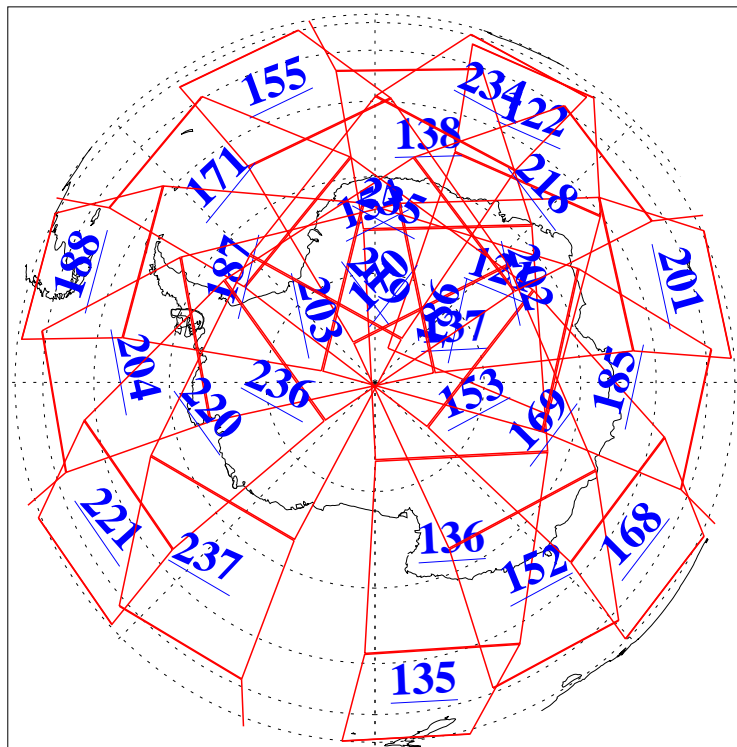

L1B Availability  
AMSU Granules: 239  
HSB Granules: 0  
AIRS Granules: 240

17 Nov 2019  
DoY 321  
Aqua Day 6406  
Granules: 1 to 120

Granules: 121 to 240

Legend: AMSU Available, HSB Available, AIRS Available

L1B Availability  
AMSU Granules: 239  
HSB Granules: 0  
AIRS Granules: 240

17 Nov 2019  
DoY 321  
Aqua Day 6406  
Ascending Granules

Descending Granules

Legend: AMSU Available, HSB Available, AIRS Available

L1B Availability  
 AMSU Granules: 239  
 HSB Granules: 0  
 AIRS Granules: 240

17 Nov 2019  
 DoY 321  
 Aqua Day 6406

Northern Hemisphere Granules

Southern Hemisphere Granules

Legend: AMSU Available, HSB Available, AIRS Available