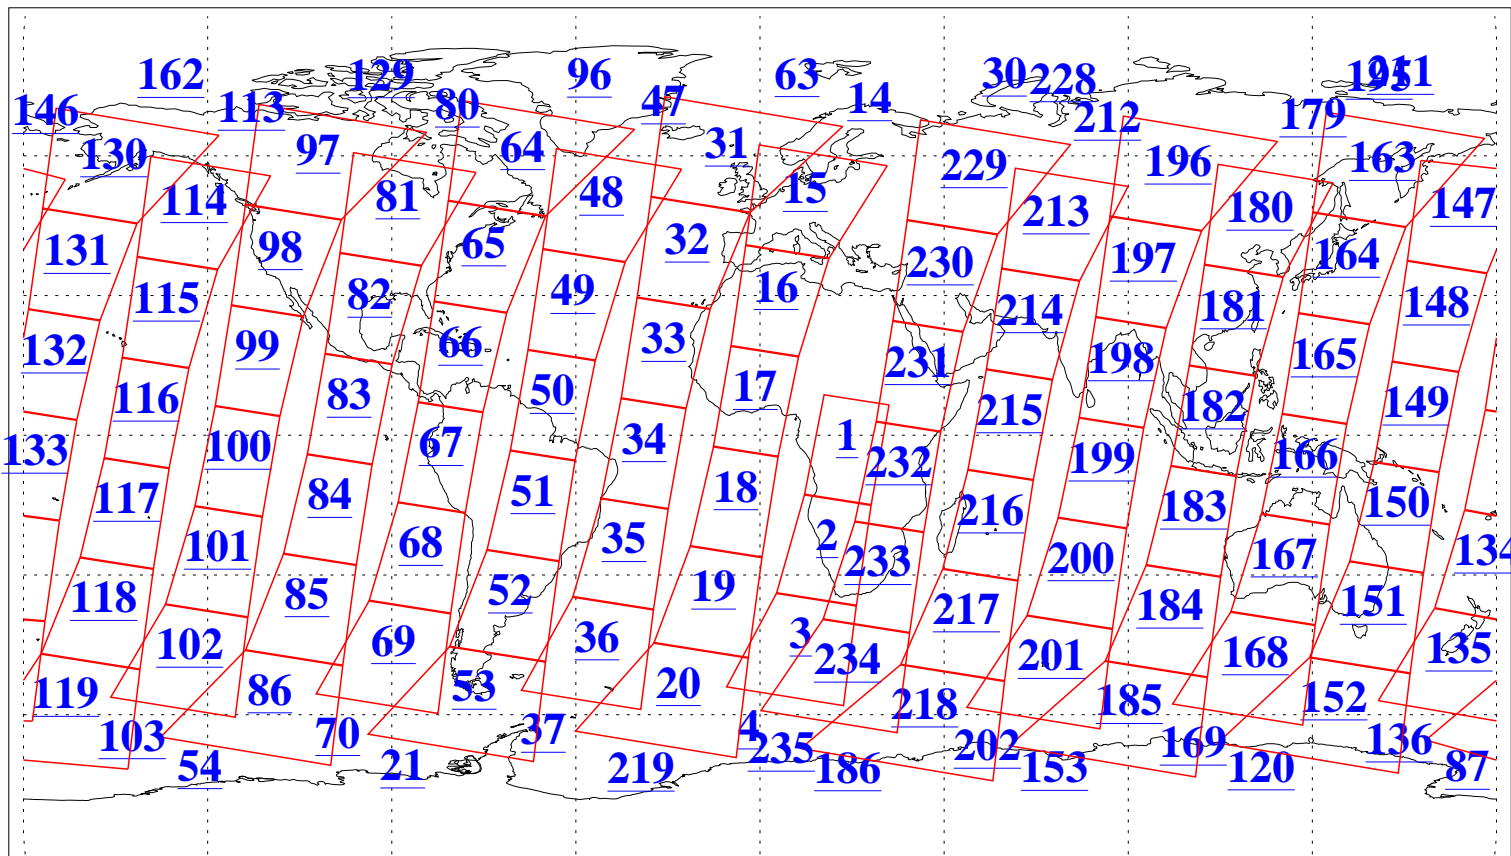

L1B Availability  
AMSU Granules: 239  
HSB Granules: 0  
AIRS Granules: 240

17 Nov 2019  
DoY 321  
Aqua Day 6406  
Granules: 1 to 120

Granules: 121 to 240

Legend: AMSU Available, HSB Available, AIRS Available

L1B Availability  
AMSU Granules: 239  
HSB Granules: 0  
AIRS Granules: 240

17 Nov 2019  
DoY 321  
Aqua Day 6406  
Ascending Granules

Descending Granules

Legend: AMSU Available, HSB Available, AIRS Available

L1B Availability  
 AMSU Granules: 239  
 HSB Granules: 0  
 AIRS Granules: 240

17 Nov 2019  
 DoY 321  
 Aqua Day 6406

Northern Hemisphere Granules

Southern Hemisphere Granules

Legend: AMSU Available, HSB Available, AIRS Available