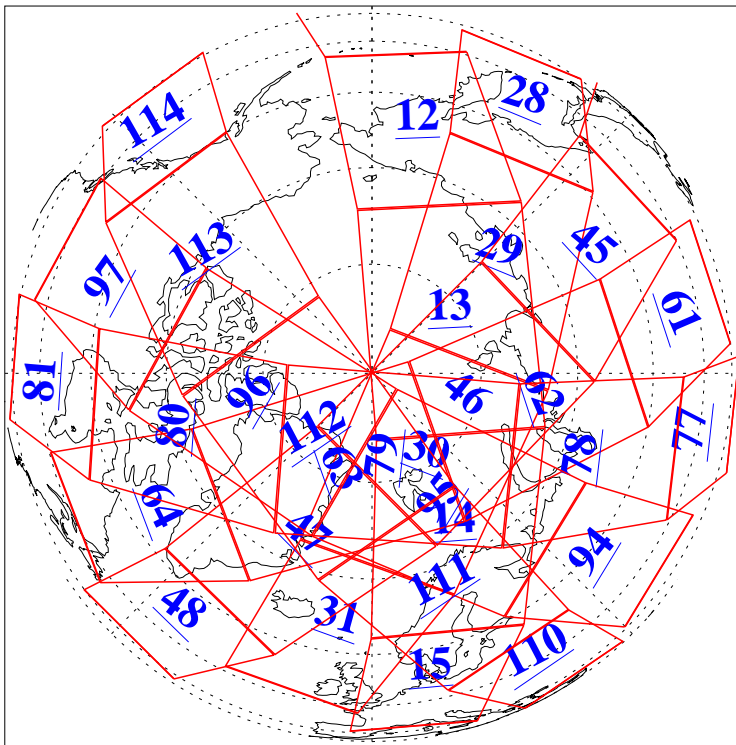

L1B Availability  
AMSU Granules: 239  
HSB Granules: 0  
AIRS Granules: 240

17 Nov 2019  
DoY 321  
Aqua Day 6406  
Granules: 1 to 120

Granules: 121 to 240

Legend: AMSU Available, HSB Available, AIRS Available

L1B Availability  
AMSU Granules: 239  
HSB Granules: 0  
AIRS Granules: 240

17 Nov 2019  
DoY 321  
Aqua Day 6406  
Ascending Granules

Descending Granules

Legend: AMSU Available, HSB Available, AIRS Available

L1B Availability  
 AMSU Granules: 239  
 HSB Granules: 0  
 AIRS Granules: 240

17 Nov 2019  
 DoY 321  
 Aqua Day 6406

Northern Hemisphere Granules

Southern Hemisphere Granules

Legend: AMSU Available, HSB Available, AIRS Available