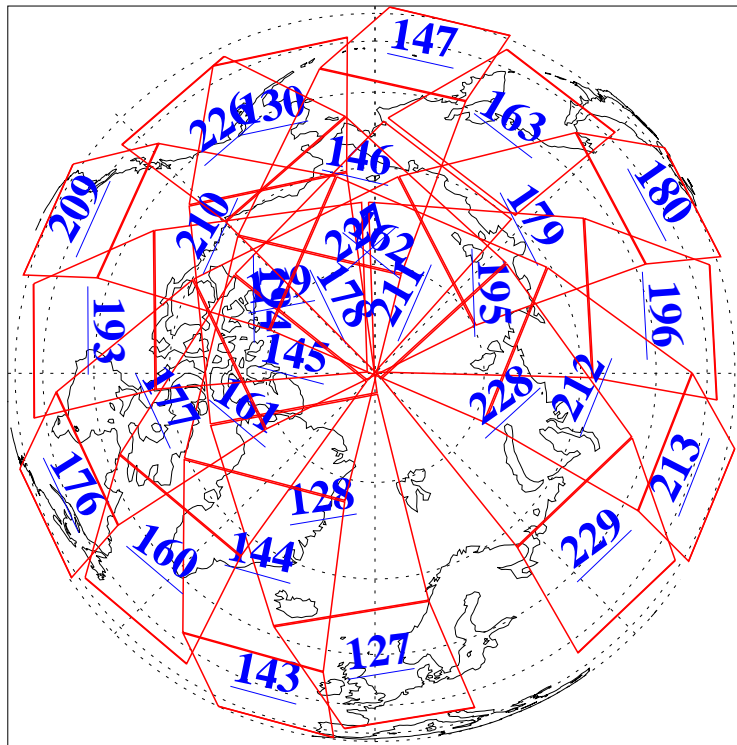

L1B Availability  
AMSU Granules: 239  
HSB Granules: 0  
AIRS Granules: 240

17 Nov 2019  
DoY 321  
Aqua Day 6406  
Ascending Granules

Descending Granules

Legend: AMSU Available, HSB Available, AIRS Available

L1B Availability  
 AMSU Granules: 239  
 HSB Granules: 0  
 AIRS Granules: 240

17 Nov 2019  
 DoY 321  
 Aqua Day 6406

Northern Hemisphere Granules

Southern Hemisphere Granules

Legend: AMSU Available, HSB Available, AIRS Available