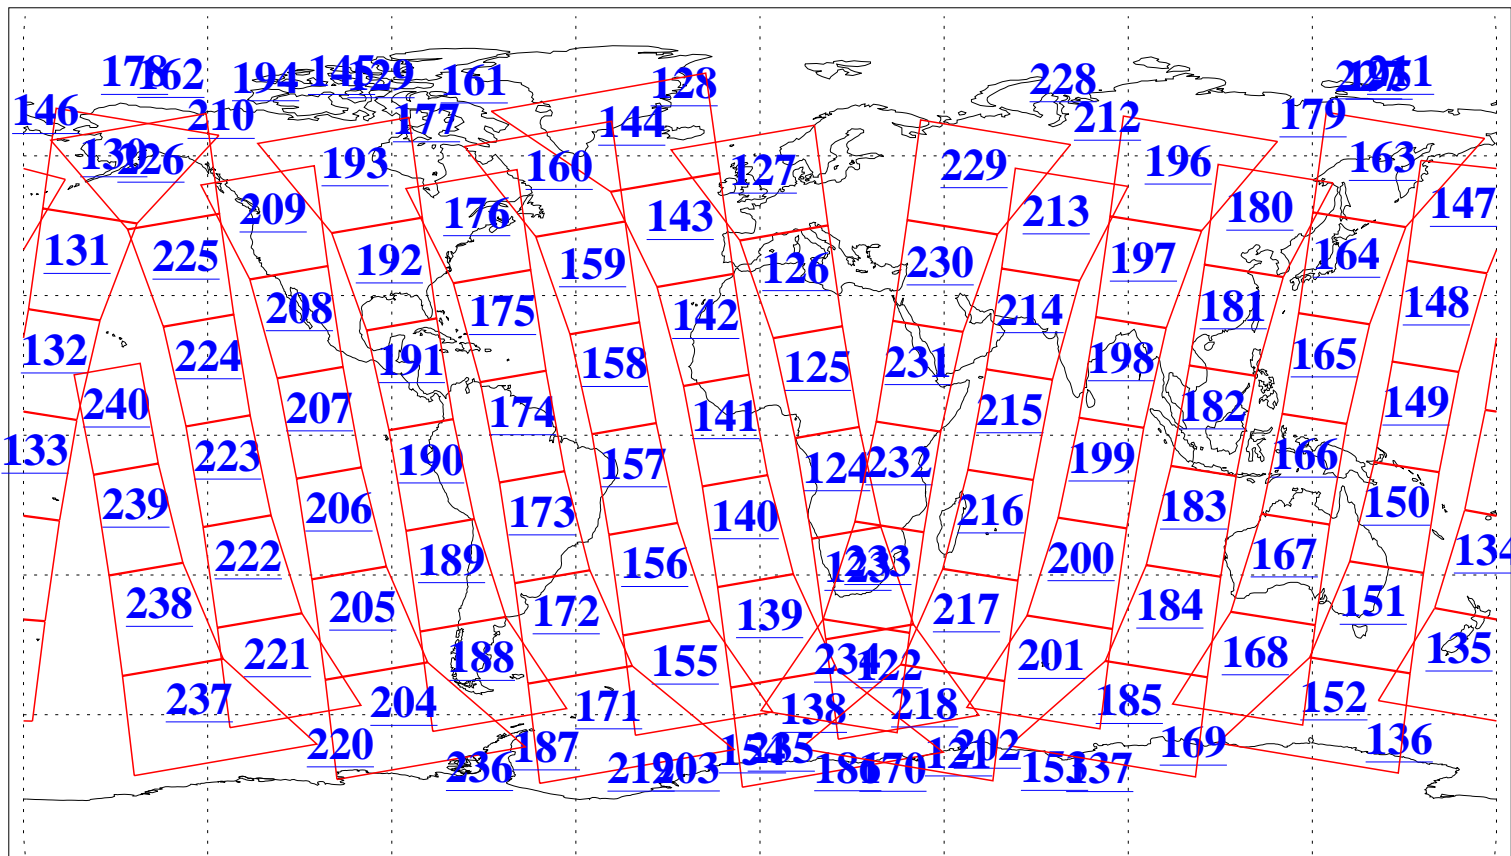

L1B Availability  
AMSU Granules: 239  
HSB Granules: 0  
AIRS Granules: 240

17 Nov 2019  
DoY 321  
Aqua Day 6406  
Granules: 1 to 120

Granules: 121 to 240

Legend: AMSU Available, HSB Available, AIRS Available

L1B Availability  
AMSU Granules: 239  
HSB Granules: 0  
AIRS Granules: 240

17 Nov 2019  
DoY 321  
Aqua Day 6406  
Ascending Granules

Descending Granules

Legend: AMSU Available, HSB Available, AIRS Available

L1B Availability  
 AMSU Granules: 239  
 HSB Granules: 0  
 AIRS Granules: 240

17 Nov 2019  
 DoY 321  
 Aqua Day 6406

Northern Hemisphere Granules

Southern Hemisphere Granules

Legend: AMSU Available, HSB Available, AIRS Available