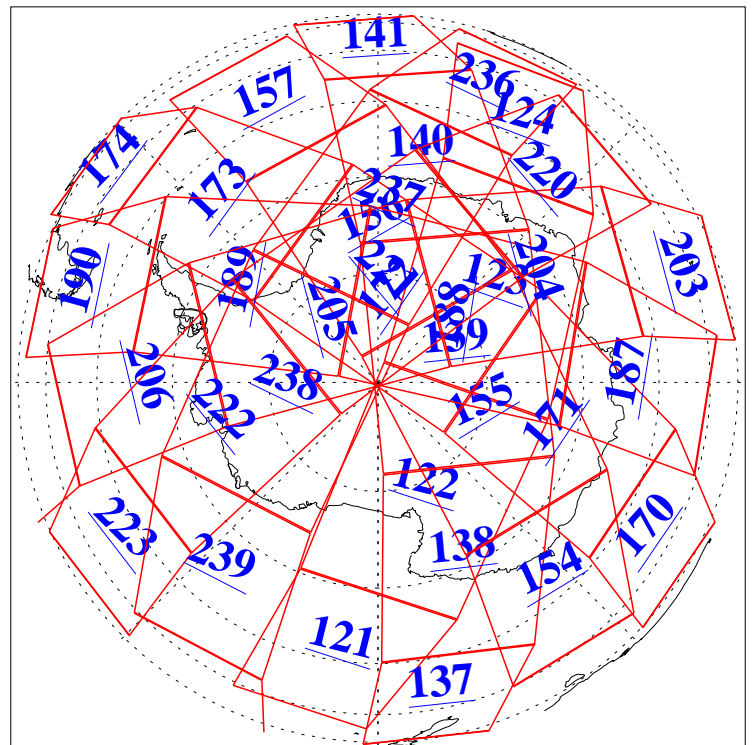

L1B Availability
AMSU Granules: 240
HSB Granules: 0
AIRS Granules: 240

15 Nov 2019
DoY 319
Aqua Day 6404
Granules: 1 to 120

Granules: 121 to 240

Legend: AMSU Available, HSB Available, AIRS Available

L1B Availability
AMSU Granules: 240
HSB Granules: 0
AIRS Granules: 240

15 Nov 2019
DoY 319
Aqua Day 6404
Ascending Granules

Descending Granules

Legend: AMSU Available, HSB Available, AIRS Available

L1B Availability
 AMSU Granules: 240
 HSB Granules: 0
 AIRS Granules: 240

15 Nov 2019
 DoY 319
 Aqua Day 6404

Northern Hemisphere Granules

Southern Hemisphere Granules

Legend: AMSU Available, HSB Available, AIRS Available