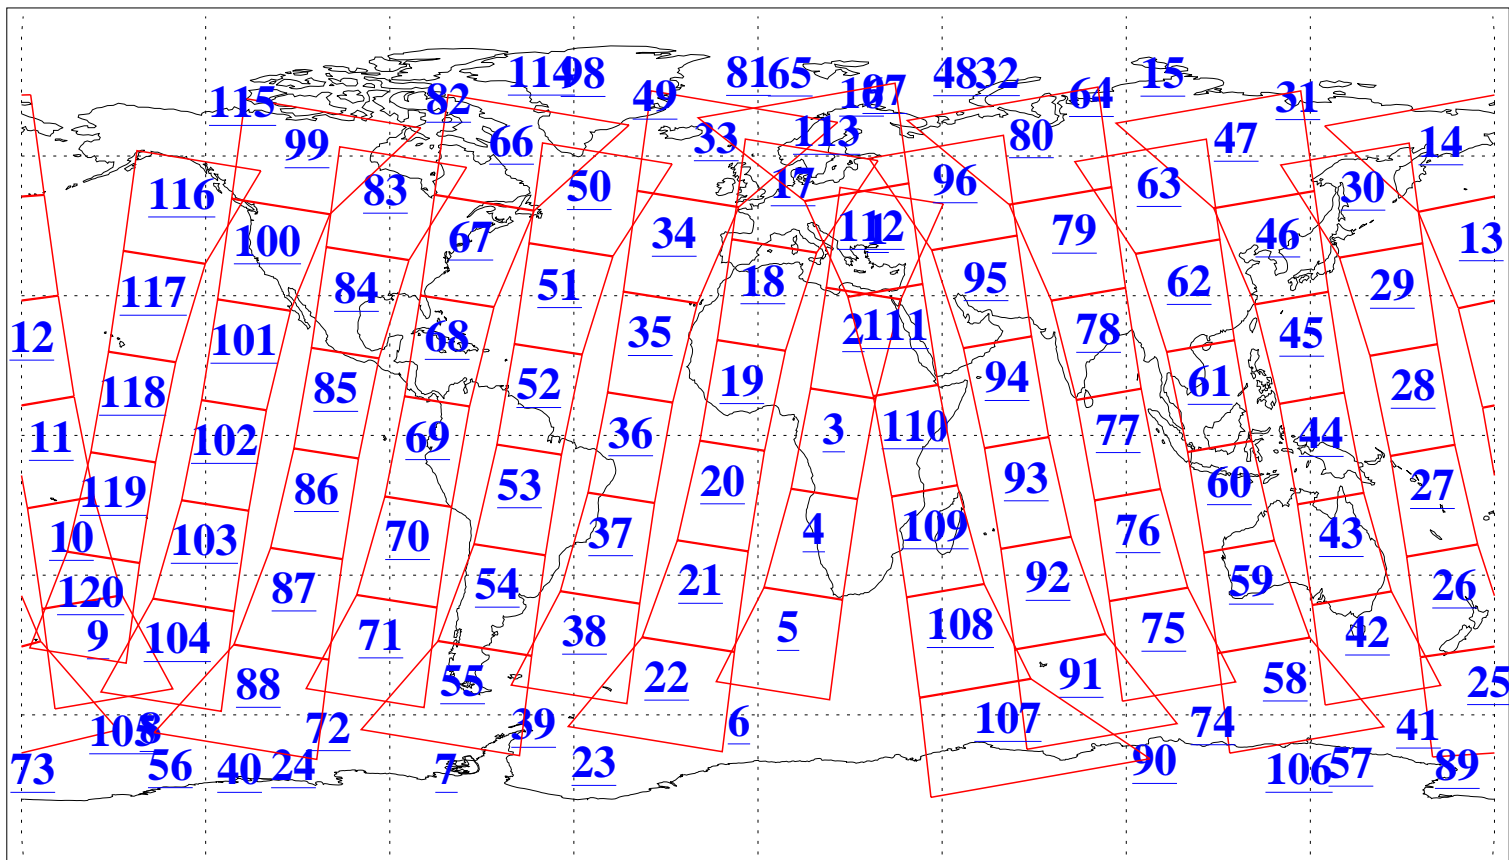

L1B Availability
AMSU Granules: 240
HSB Granules: 0
AIRS Granules: 240

15 Nov 2019
DoY 319
Aqua Day 6404
Granules: 1 to 120

Granules: 121 to 240

Legend: AMSU Available, HSB Available, AIRS Available

L1B Availability
AMSU Granules: 240
HSB Granules: 0
AIRS Granules: 240

15 Nov 2019
DoY 319
Aqua Day 6404
Ascending Granules

Descending Granules

Legend: AMSU Available, HSB Available, AIRS Available

L1B Availability
 AMSU Granules: 240
 HSB Granules: 0
 AIRS Granules: 240

15 Nov 2019
 DoY 319
 Aqua Day 6404

Northern Hemisphere Granules

Southern Hemisphere Granules

Legend: AMSU Available, HSB Available, AIRS Available