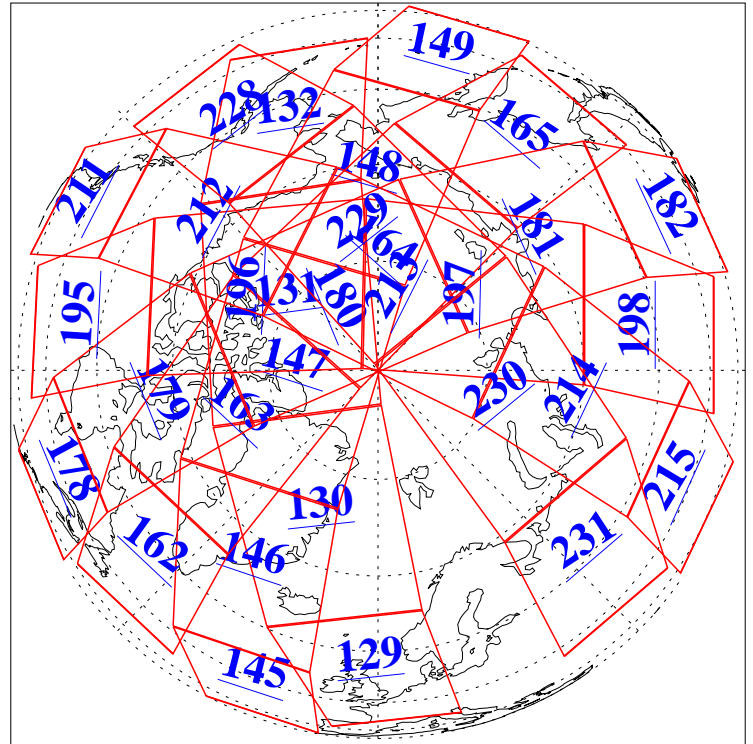

15 Nov 2019
DoY 319
Aqua Day 6404
Ascending Granules

Descending Granules

Legend: AMSU Available, HSB Available, AIRS Available

L1B Availability
 AMSU Granules: 240
 HSB Granules: 0
 AIRS Granules: 240

15 Nov 2019
 DoY 319
 Aqua Day 6404

Northern Hemisphere Granules

Southern Hemisphere Granules

Legend: AMSU Available, HSB Available, AIRS Available