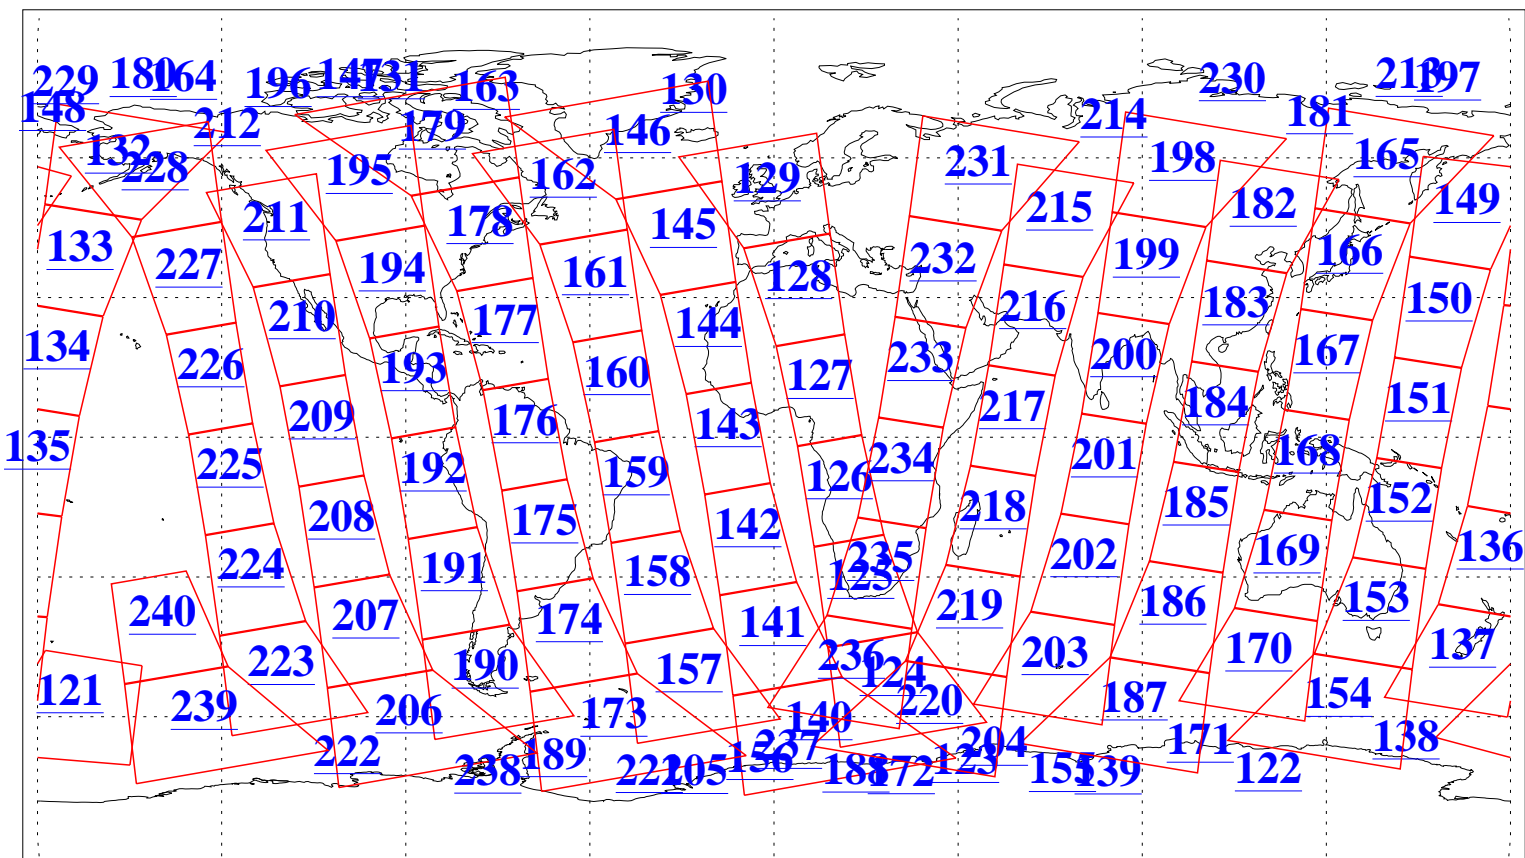

L1B Availability
AMSU Granules: 240
HSB Granules: 0
AIRS Granules: 240

15 Nov 2019
DoY 319
Aqua Day 6404
Granules: 1 to 120

Granules: 121 to 240

Legend: AMSU Available, HSB Available, AIRS Available

L1B Availability
AMSU Granules: 240
HSB Granules: 0
AIRS Granules: 240

15 Nov 2019
DoY 319
Aqua Day 6404
Ascending Granules

Descending Granules

Legend: AMSU Available, HSB Available, AIRS Available

L1B Availability
 AMSU Granules: 240
 HSB Granules: 0
 AIRS Granules: 240

15 Nov 2019
 DoY 319
 Aqua Day 6404