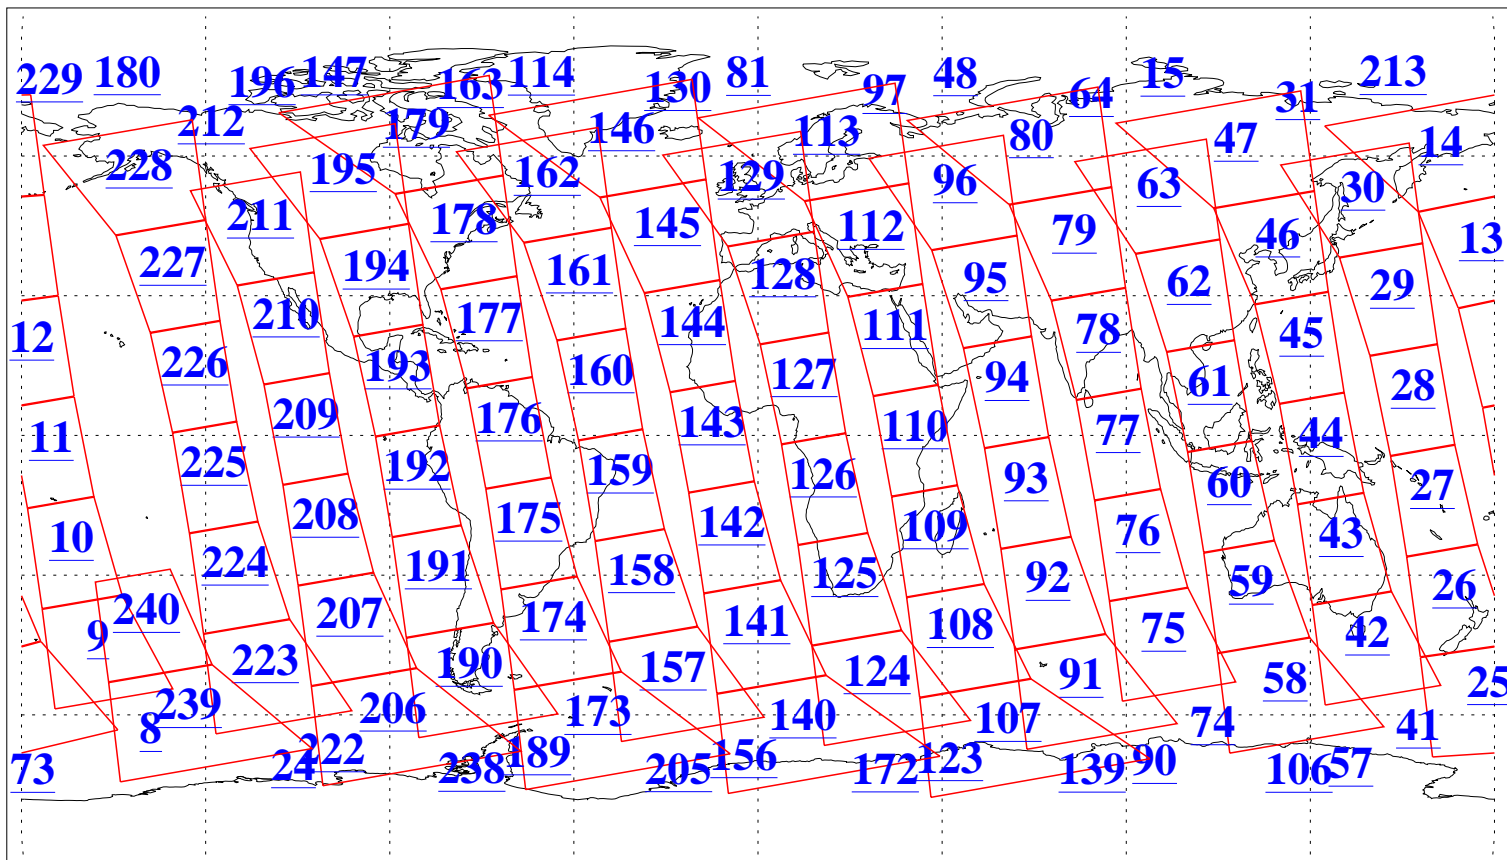

L1B Availability
AMSU Granules: 240
HSB Granules: 0
AIRS Granules: 240

15 Nov 2019
DoY 319
Aqua Day 6404
Granules: 1 to 120

Granules: 121 to 240

Legend: AMSU Available, HSB Available, AIRS Available

L1B Availability
AMSU Granules: 240
HSB Granules: 0
AIRS Granules: 240

15 Nov 2019
DoY 319
Aqua Day 6404
Ascending Granules

Descending Granules

Legend: AMSU Available, HSB Available, AIRS Available

L1B Availability
 AMSU Granules: 240
 HSB Granules: 0
 AIRS Granules: 240

15 Nov 2019
 DoY 319
 Aqua Day 6404

Northern Hemisphere Granules

Southern Hemisphere Granules

Legend: AMSU Available, HSB Available, AIRS Available