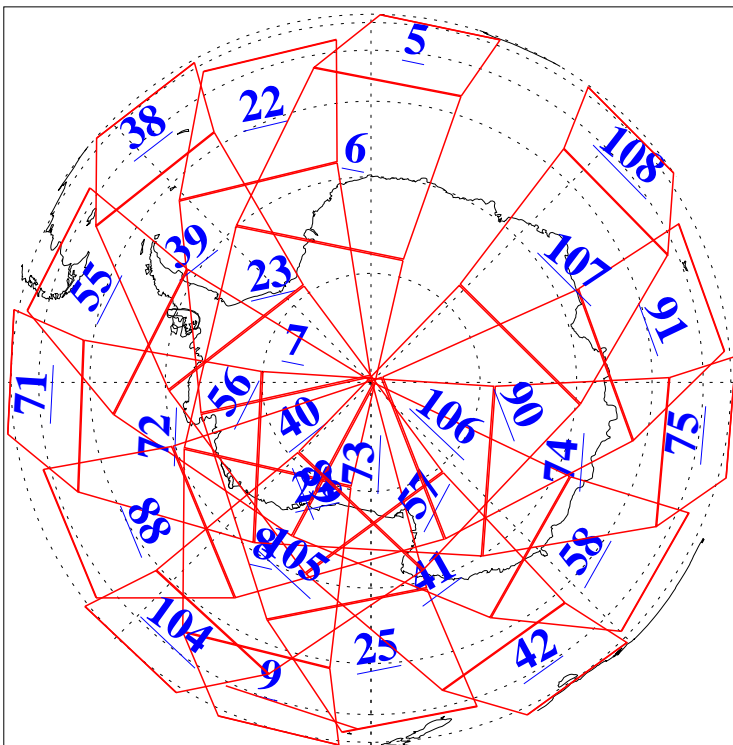

L1B Availability
AMSU Granules: 240
HSB Granules: 0
AIRS Granules: 240

15 Nov 2019
DoY 319
Aqua Day 6404
Granules: 1 to 120

Granules: 121 to 240

Legend: AMSU Available, HSB Available, AIRS Available

L1B Availability
AMSU Granules: 240
HSB Granules: 0
AIRS Granules: 240

15 Nov 2019
DoY 319
Aqua Day 6404
Ascending Granules

Descending Granules

Legend: AMSU Available, HSB Available, AIRS Available

L1B Availability
 AMSU Granules: 240
 HSB Granules: 0
 AIRS Granules: 240

15 Nov 2019
 DoY 319
 Aqua Day 6404

Northern Hemisphere Granules

Southern Hemisphere Granules

Legend: AMSU Available, HSB Available, AIRS Available