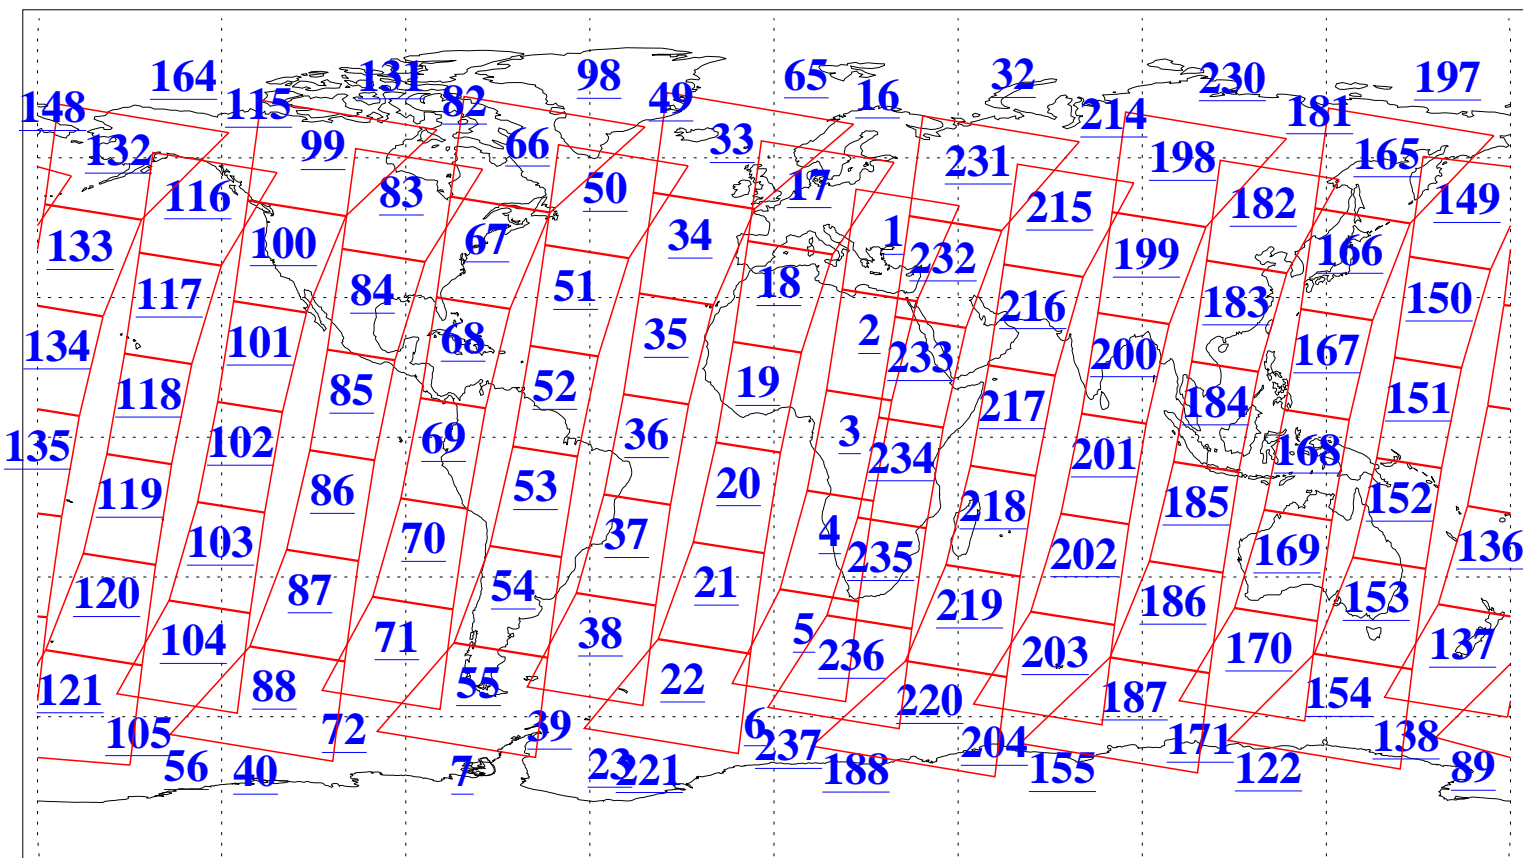

L1B Availability
AMSU Granules: 240
HSB Granules: 0
AIRS Granules: 240

15 Nov 2019
DoY 319
Aqua Day 6404
Granules: 1 to 120

Granules: 121 to 240

Legend: AMSU Available, HSB Available, AIRS Available

L1B Availability
AMSU Granules: 240
HSB Granules: 0
AIRS Granules: 240

15 Nov 2019
DoY 319
Aqua Day 6404
Ascending Granules

Descending Granules

Legend: AMSU Available, HSB Available, AIRS Available

L1B Availability
 AMSU Granules: 240
 HSB Granules: 0
 AIRS Granules: 240

15 Nov 2019
 DoY 319
 Aqua Day 6404

Northern Hemisphere Granules

Southern Hemisphere Granules

Legend: AMSU Available, HSB Available, AIRS Available