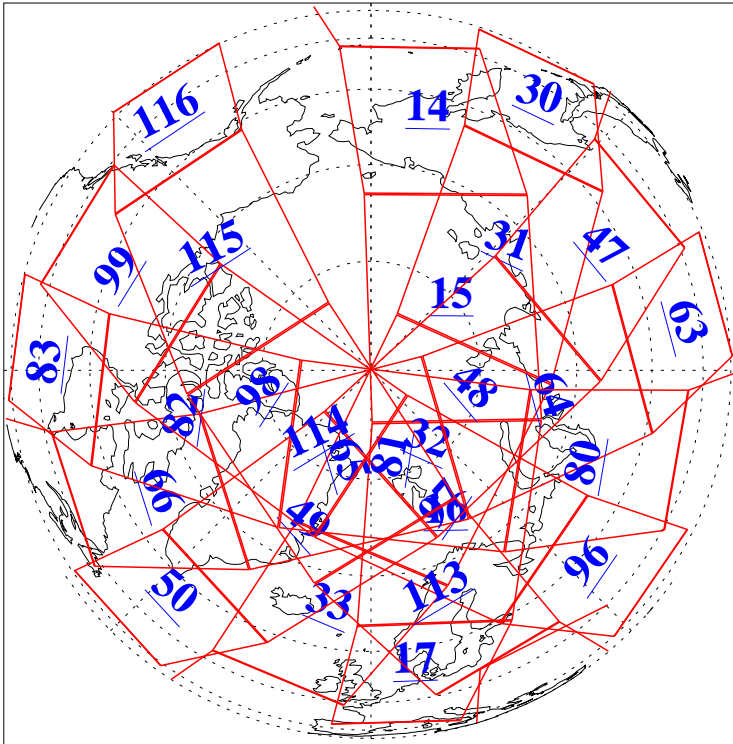

L1B Availability
AMSU Granules: 240
HSB Granules: 0
AIRS Granules: 240

15 Nov 2019
DoY 319
Aqua Day 6404
Granules: 1 to 120

Granules: 121 to 240

Legend: AMSU Available, HSB Available, AIRS Available

L1B Availability
AMSU Granules: 240
HSB Granules: 0
AIRS Granules: 240

15 Nov 2019
DoY 319
Aqua Day 6404
Ascending Granules

Descending Granules

Legend: AMSU Available, HSB Available, AIRS Available

L1B Availability
 AMSU Granules: 240
 HSB Granules: 0
 AIRS Granules: 240

15 Nov 2019
 DoY 319
 Aqua Day 6404

Northern Hemisphere Granules

Southern Hemisphere Granules

Legend: AMSU Available, HSB Available, AIRS Available