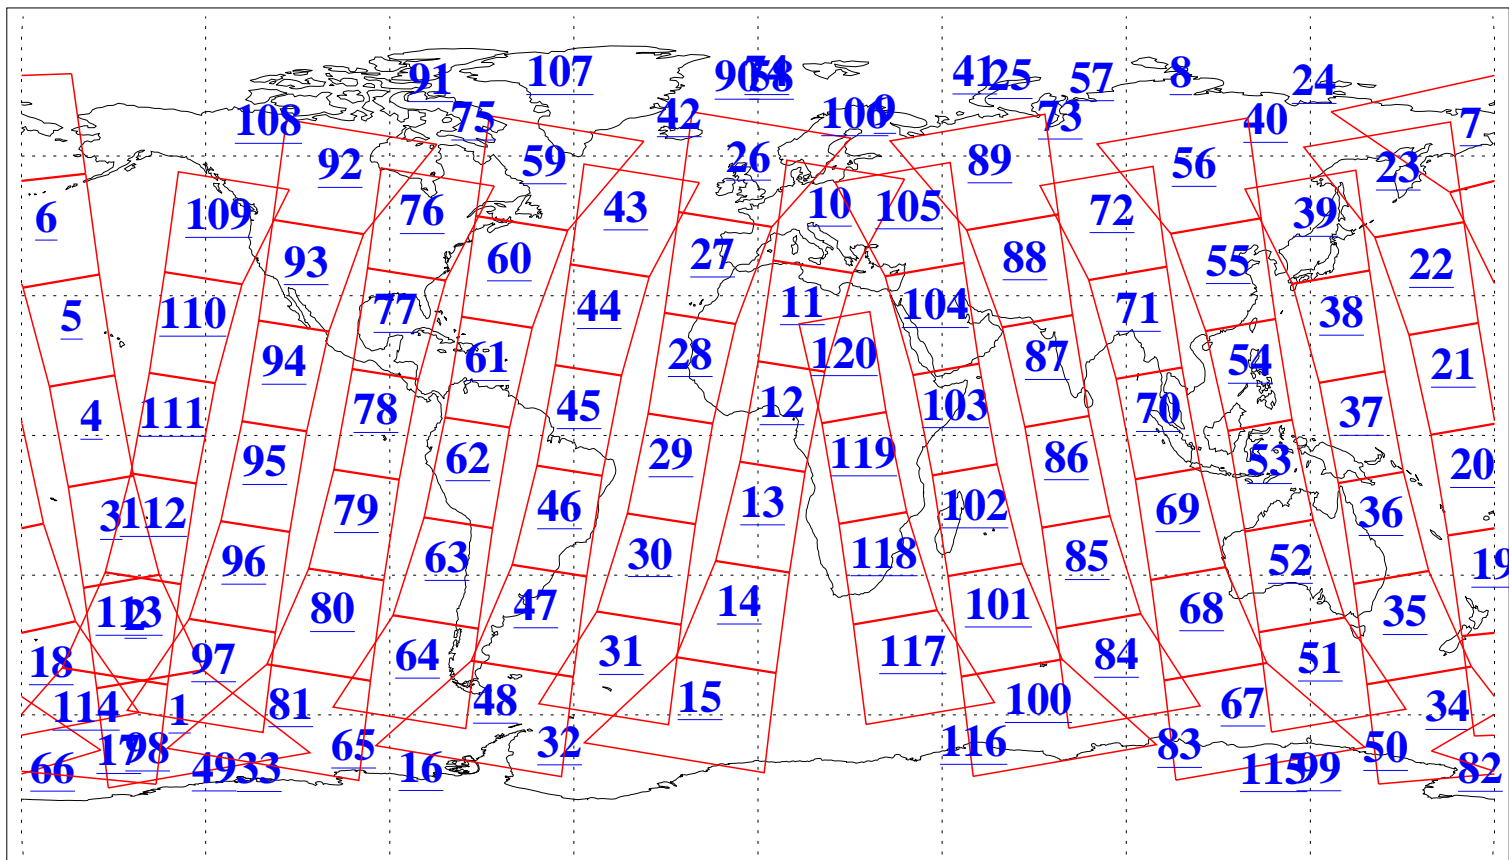

L1B Availability  
 AMSU Granules: 240  
 HSB Granules: 0  
 AIRS Granules: 220

14 Nov 2019  
 DoY 318  
 Aqua Day 6403  
 Granules: 1 to 120

Granules: 121 to 240

Legend: AMSU Available, HSB Available, AIRS Available

L1B Availability  
AMSU Granules: 240  
HSB Granules: 0  
AIRS Granules: 220

14 Nov 2019  
DoY 318  
Aqua Day 6403  
Ascending Granules

Descending Granules

Legend: AMSU Available, HSB Available, AIRS Available

L1B Availability  
 AMSU Granules: 240  
 HSB Granules: 0  
 AIRS Granules: 220

14 Nov 2019  
 DoY 318  
 Aqua Day 6403

Northern Hemisphere Granules

Southern Hemisphere Granules

Legend: AMSU Available, HSB Available, AIRS Available