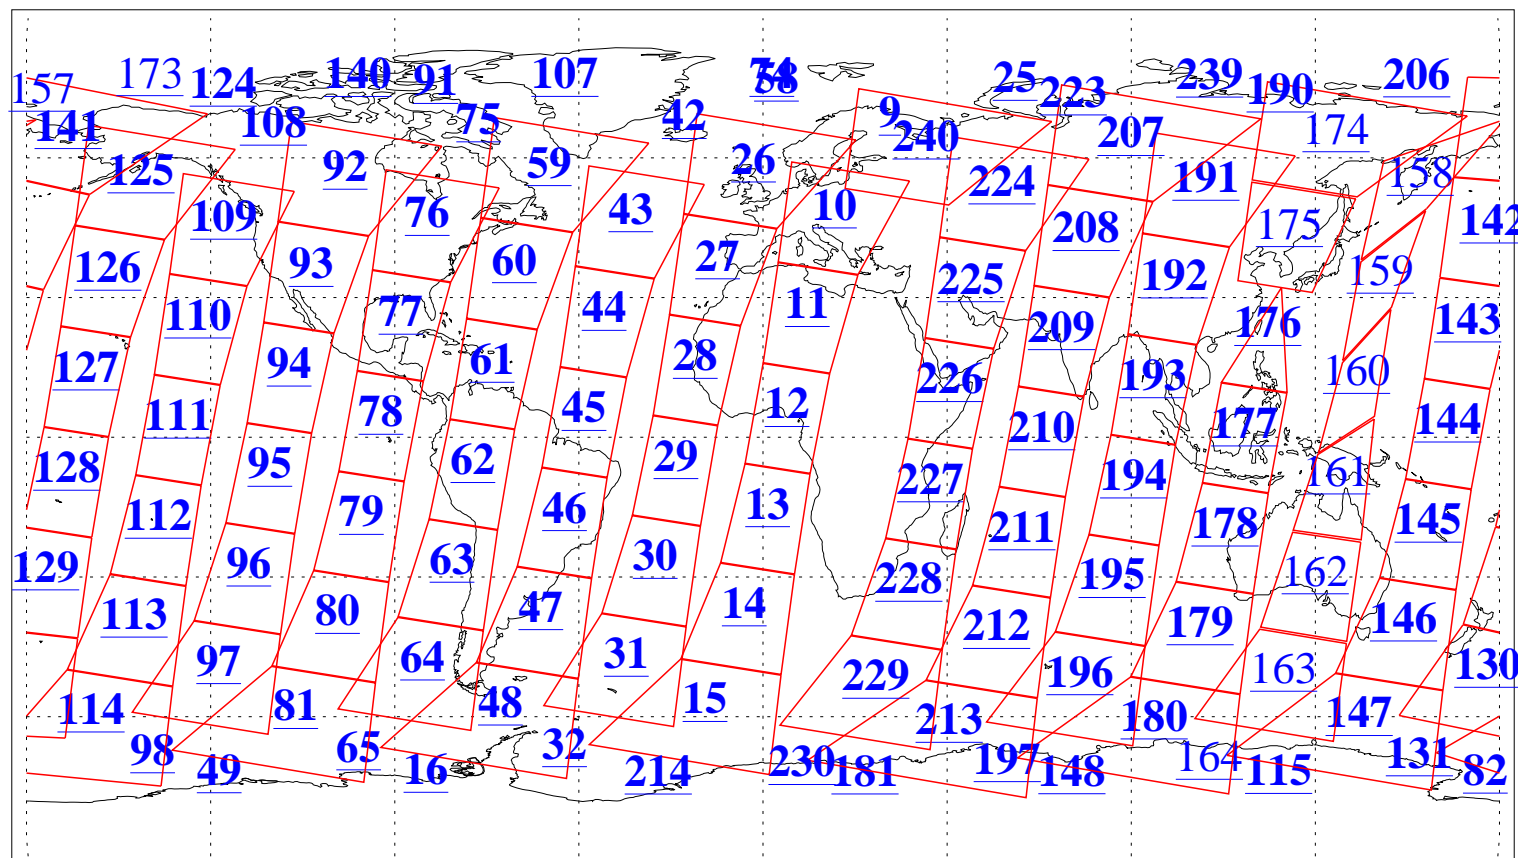

L1B Availability  
 AMSU Granules: 240  
 HSB Granules: 0  
 AIRS Granules: 220

14 Nov 2019  
 DoY 318  
 Aqua Day 6403  
 Granules: 1 to 120

Granules: 121 to 240

Legend: AMSU Available, HSB Available, AIRS Available

L1B Availability  
AMSU Granules: 240  
HSB Granules: 0  
AIRS Granules: 220

14 Nov 2019  
DoY 318  
Aqua Day 6403  
Ascending Granules

Descending Granules

Legend: AMSU Available, HSB Available, AIRS Available

L1B Availability  
 AMSU Granules: 240  
 HSB Granules: 0  
 AIRS Granules: 220

14 Nov 2019  
 DoY 318  
 Aqua Day 6403

Northern Hemisphere Granules

Southern Hemisphere Granules

Legend: AMSU Available, HSB Available, AIRS Available