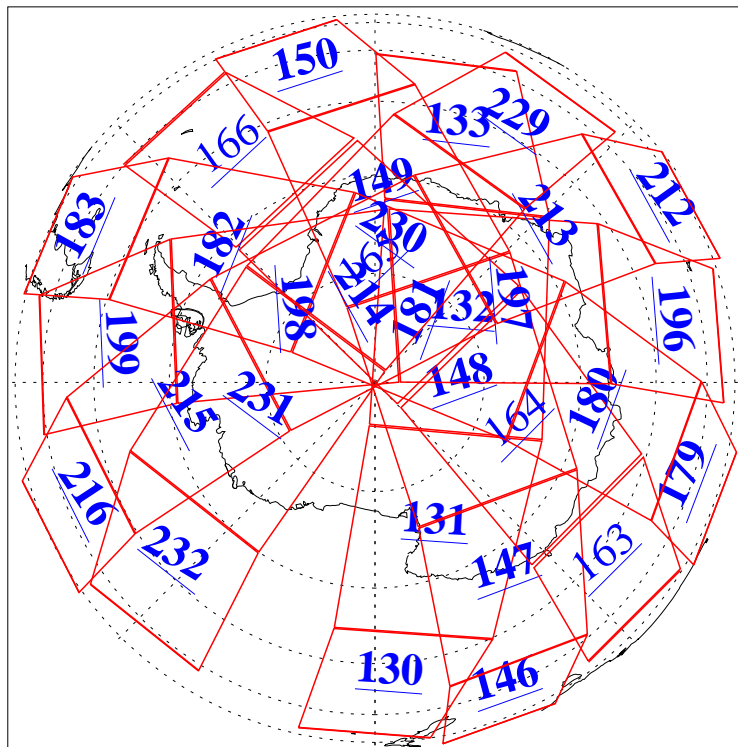

L1B Availability  
 AMSU Granules: 240  
 HSB Granules: 0  
 AIRS Granules: 220

14 Nov 2019  
 DoY 318  
 Aqua Day 6403  
 Granules: 1 to 120

Granules: 121 to 240

Legend: AMSU Available, HSB Available, AIRS Available

L1B Availability  
AMSU Granules: 240  
HSB Granules: 0  
AIRS Granules: 220

14 Nov 2019  
DoY 318  
Aqua Day 6403  
Ascending Granules

Descending Granules

Legend: AMSU Available, HSB Available, AIRS Available

L1B Availability  
 AMSU Granules: 240  
 HSB Granules: 0  
 AIRS Granules: 220

14 Nov 2019  
 DoY 318  
 Aqua Day 6403

Northern Hemisphere Granules

Southern Hemisphere Granules

Legend: AMSU Available, HSB Available, AIRS Available