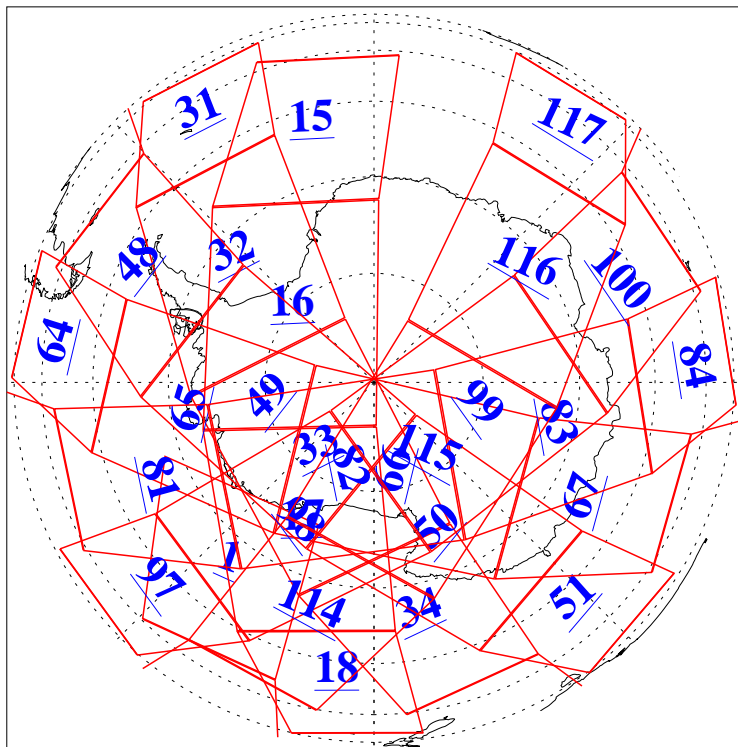

L1B Availability  
 AMSU Granules: 240  
 HSB Granules: 0  
 AIRS Granules: 220

14 Nov 2019  
 DoY 318  
 Aqua Day 6403  
 Granules: 1 to 120

Granules: 121 to 240

Legend: AMSU Available, HSB Available, AIRS Available

L1B Availability  
AMSU Granules: 240  
HSB Granules: 0  
AIRS Granules: 220

14 Nov 2019  
DoY 318  
Aqua Day 6403  
Ascending Granules

Descending Granules

Legend: AMSU Available, HSB Available, AIRS Available

L1B Availability  
 AMSU Granules: 240  
 HSB Granules: 0  
 AIRS Granules: 220

14 Nov 2019  
 DoY 318  
 Aqua Day 6403

Northern Hemisphere Granules

Southern Hemisphere Granules

Legend: AMSU Available, HSB Available, AIRS Available