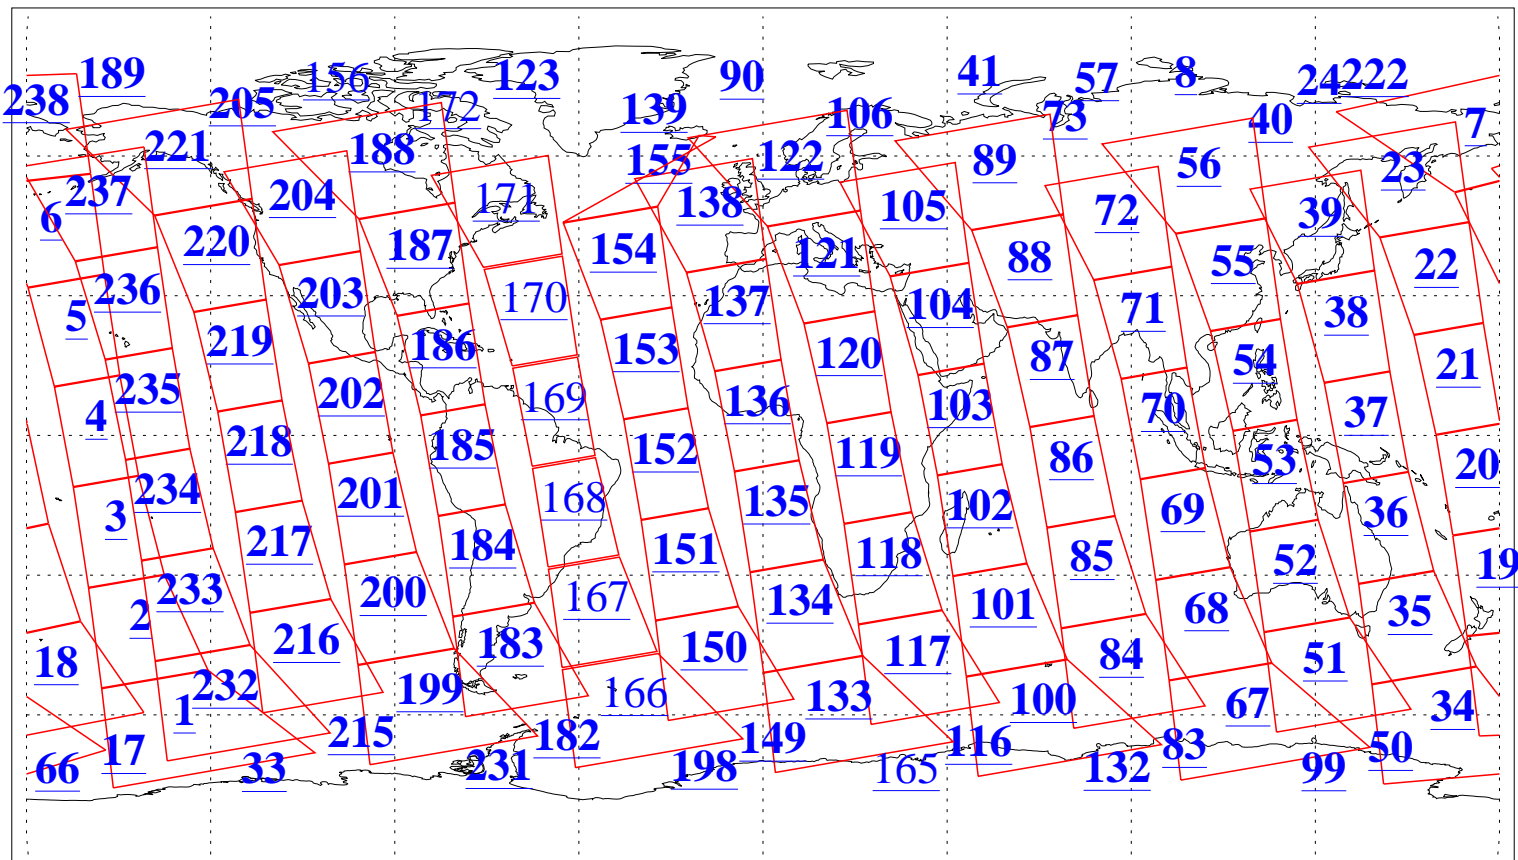

L1B Availability  
 AMSU Granules: 240  
 HSB Granules: 0  
 AIRS Granules: 220

14 Nov 2019  
 DoY 318  
 Aqua Day 6403  
 Granules: 1 to 120

Granules: 121 to 240

Legend: AMSU Available, HSB Available, AIRS Available

L1B Availability  
AMSU Granules: 240  
HSB Granules: 0  
AIRS Granules: 220

14 Nov 2019  
DoY 318  
Aqua Day 6403  
Ascending Granules

Descending Granules

Legend: AMSU Available, HSB Available, AIRS Available

L1B Availability  
 AMSU Granules: 240  
 HSB Granules: 0  
 AIRS Granules: 220

14 Nov 2019  
 DoY 318  
 Aqua Day 6403

Northern Hemisphere Granules

Southern Hemisphere Granules

Legend: AMSU Available, HSB Available, AIRS Available