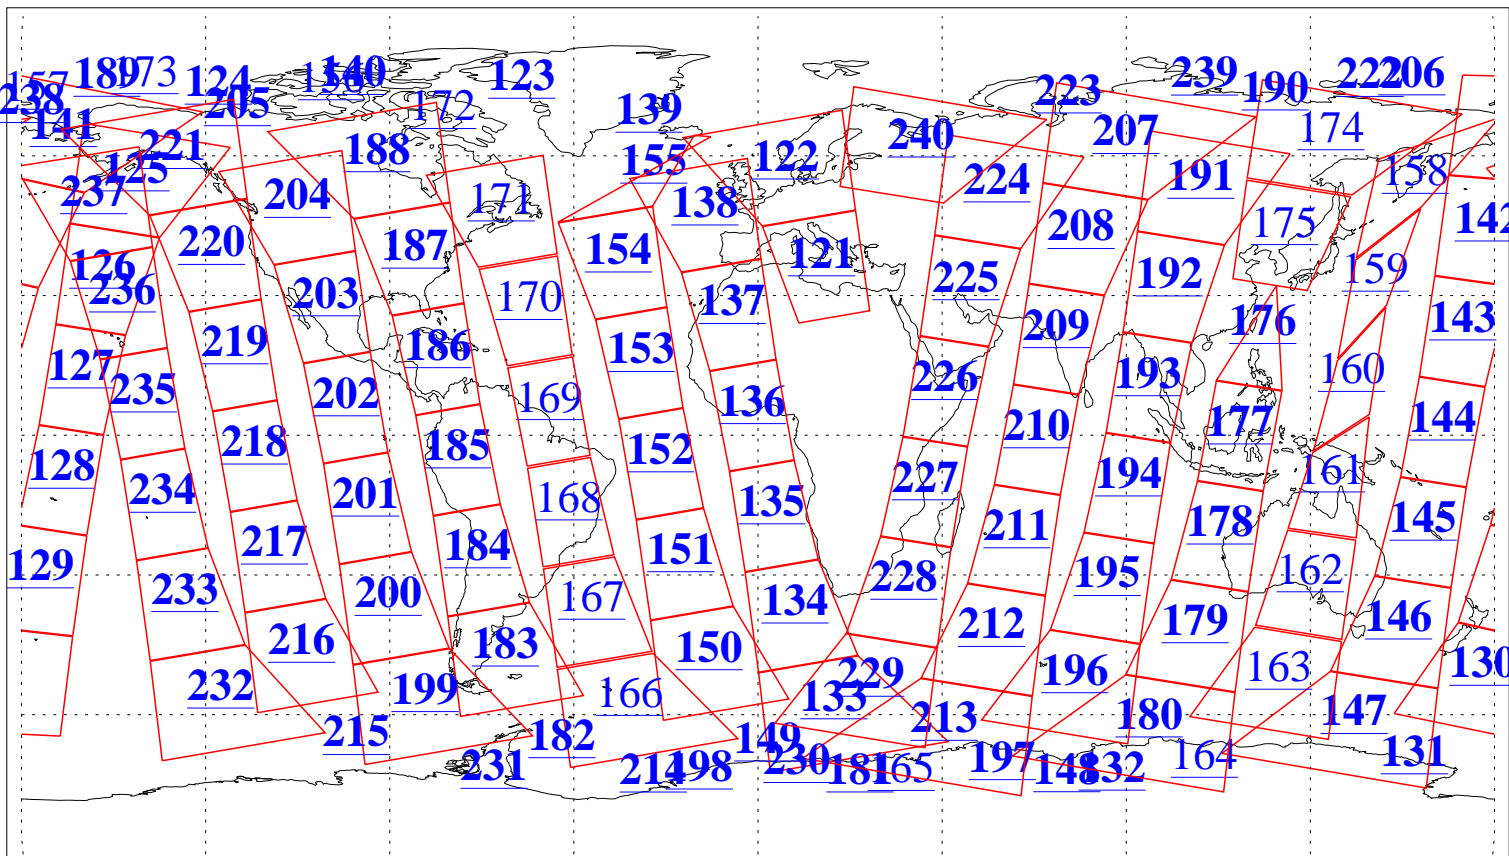

L1B Availability  
 AMSU Granules: 240  
 HSB Granules: 0  
 AIRS Granules: 220

14 Nov 2019  
 DoY 318  
 Aqua Day 6403  
 Granules: 1 to 120

Granules: 121 to 240

Legend: AMSU Available, HSB Available, AIRS Available

L1B Availability  
AMSU Granules: 240  
HSB Granules: 0  
AIRS Granules: 220

14 Nov 2019  
DoY 318  
Aqua Day 6403  
Ascending Granules

Descending Granules

Legend: AMSU Available, HSB Available, AIRS Available

L1B Availability  
 AMSU Granules: 240  
 HSB Granules: 0  
 AIRS Granules: 220

14 Nov 2019  
 DoY 318  
 Aqua Day 6403

Northern Hemisphere Granules

Southern Hemisphere Granules

Legend: AMSU Available, HSB Available, AIRS Available