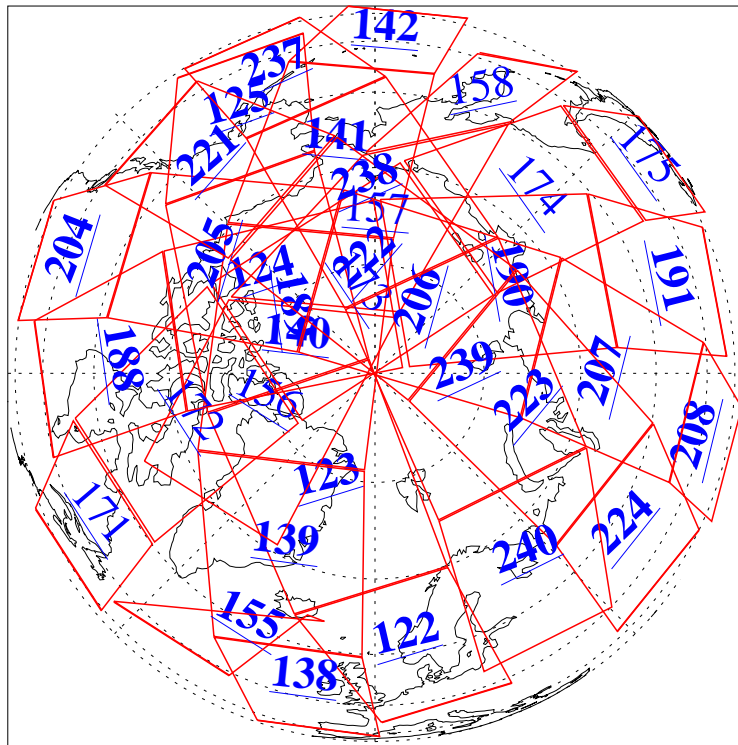

L1B Availability  
 AMSU Granules: 240  
 HSB Granules: 0  
 AIRS Granules: 220

14 Nov 2019  
 DoY 318  
 Aqua Day 6403  
 Granules: 1 to 120

Granules: 121 to 240

Legend: AMSU Available, HSB Available, AIRS Available

L1B Availability  
AMSU Granules: 240  
HSB Granules: 0  
AIRS Granules: 220

14 Nov 2019  
DoY 318  
Aqua Day 6403  
Ascending Granules

Descending Granules

Legend: AMSU Available, HSB Available, AIRS Available

L1B Availability  
 AMSU Granules: 240  
 HSB Granules: 0  
 AIRS Granules: 220

14 Nov 2019  
 DoY 318  
 Aqua Day 6403

Northern Hemisphere Granules

Southern Hemisphere Granules

Legend: AMSU Available, HSB Available, AIRS Available