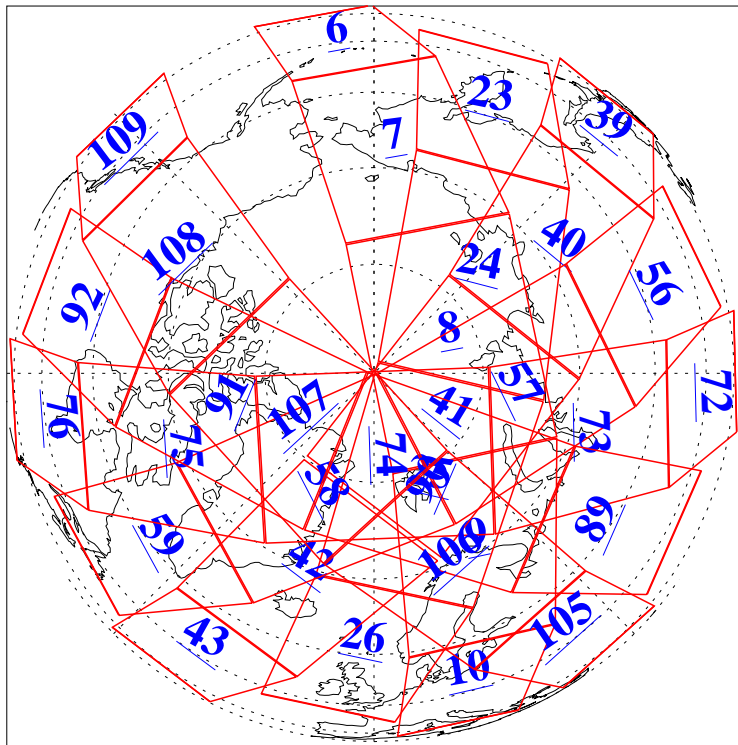

L1B Availability  
 AMSU Granules: 240  
 HSB Granules: 0  
 AIRS Granules: 220

14 Nov 2019  
 DoY 318  
 Aqua Day 6403  
 Granules: 1 to 120

Granules: 121 to 240

Legend: AMSU Available, HSB Available, AIRS Available

L1B Availability  
AMSU Granules: 240  
HSB Granules: 0  
AIRS Granules: 220

14 Nov 2019  
DoY 318  
Aqua Day 6403  
Ascending Granules

Descending Granules

Legend: AMSU Available, HSB Available, AIRS Available

L1B Availability  
 AMSU Granules: 240  
 HSB Granules: 0  
 AIRS Granules: 220

14 Nov 2019  
 DoY 318  
 Aqua Day 6403

Northern Hemisphere Granules

Southern Hemisphere Granules

Legend: AMSU Available, HSB Available, AIRS Available