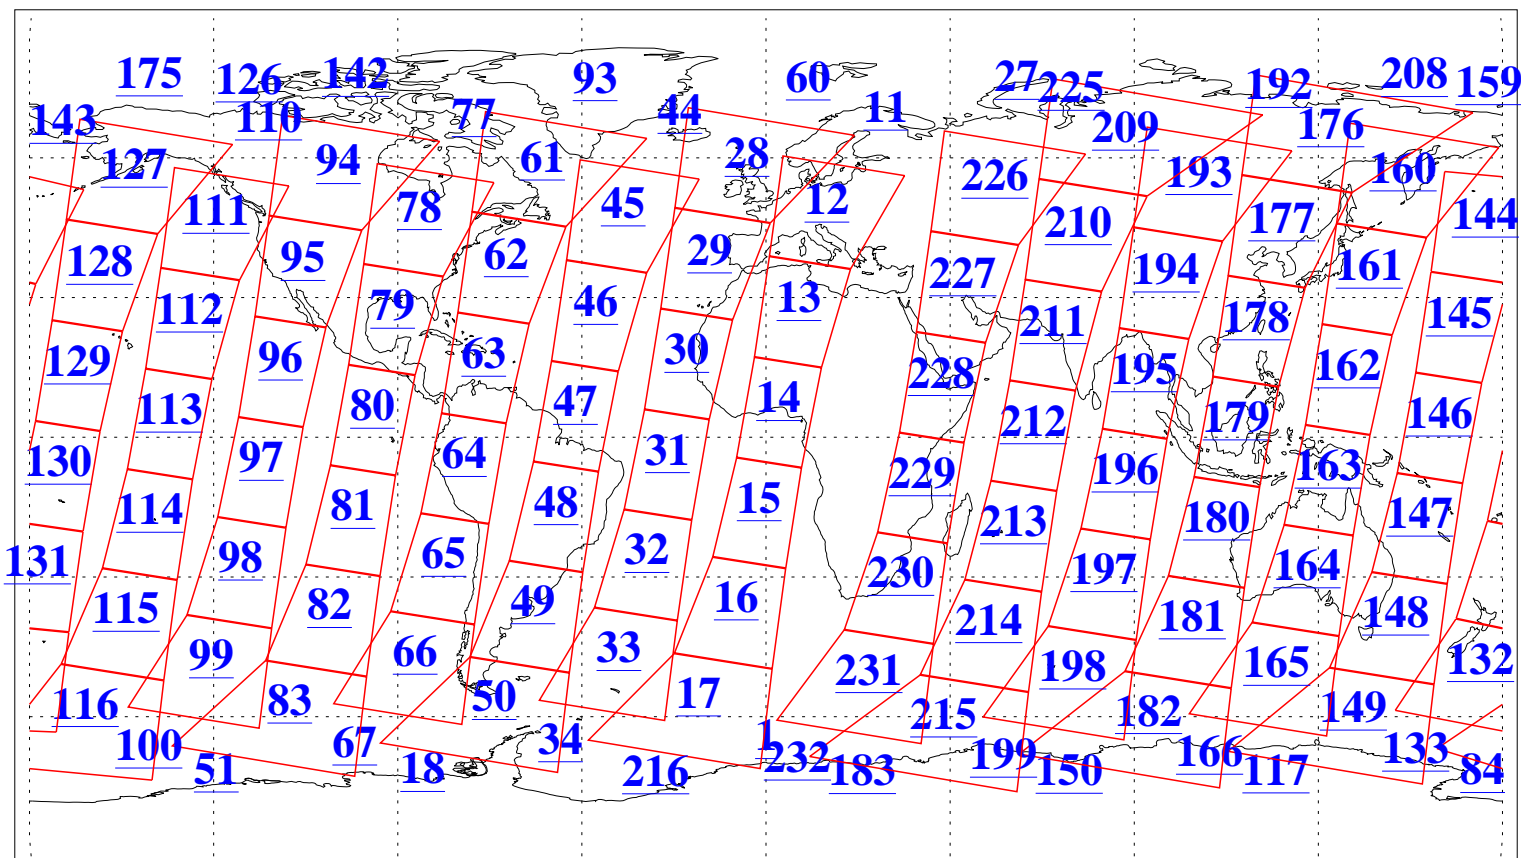

L1B Availability  
AMSU Granules: 240  
HSB Granules: 0  
AIRS Granules: 240

12 Nov 2019  
DoY 316  
Aqua Day 6401  
Granules: 1 to 120

Granules: 121 to 240

Legend: AMSU Available, HSB Available, AIRS Available

L1B Availability  
AMSU Granules: 240  
HSB Granules: 0  
AIRS Granules: 240

12 Nov 2019  
DoY 316  
Aqua Day 6401  
Ascending Granules

Descending Granules

Legend: AMSU Available, HSB Available, AIRS Available

L1B Availability  
 AMSU Granules: 240  
 HSB Granules: 0  
 AIRS Granules: 240

12 Nov 2019  
 DoY 316  
 Aqua Day 6401

Northern Hemisphere Granules

Southern Hemisphere Granules

Legend: AMSU Available, HSB Available, AIRS Available