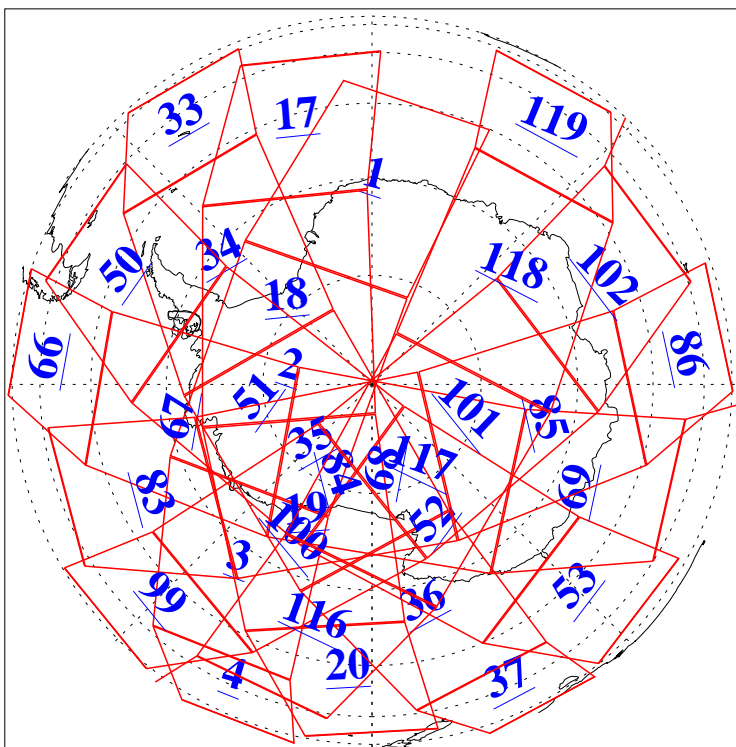

L1B Availability  
AMSU Granules: 240  
HSB Granules: 0  
AIRS Granules: 240

12 Nov 2019  
DoY 316  
Aqua Day 6401  
Granules: 1 to 120

Granules: 121 to 240

Legend: AMSU Available, HSB Available, AIRS Available

L1B Availability  
AMSU Granules: 240  
HSB Granules: 0  
AIRS Granules: 240

12 Nov 2019  
DoY 316  
Aqua Day 6401  
Ascending Granules

Descending Granules

Legend: AMSU Available, HSB Available, AIRS Available

L1B Availability  
 AMSU Granules: 240  
 HSB Granules: 0  
 AIRS Granules: 240

12 Nov 2019  
 DoY 316  
 Aqua Day 6401

Northern Hemisphere Granules

Southern Hemisphere Granules

Legend: AMSU Available, HSB Available, AIRS Available