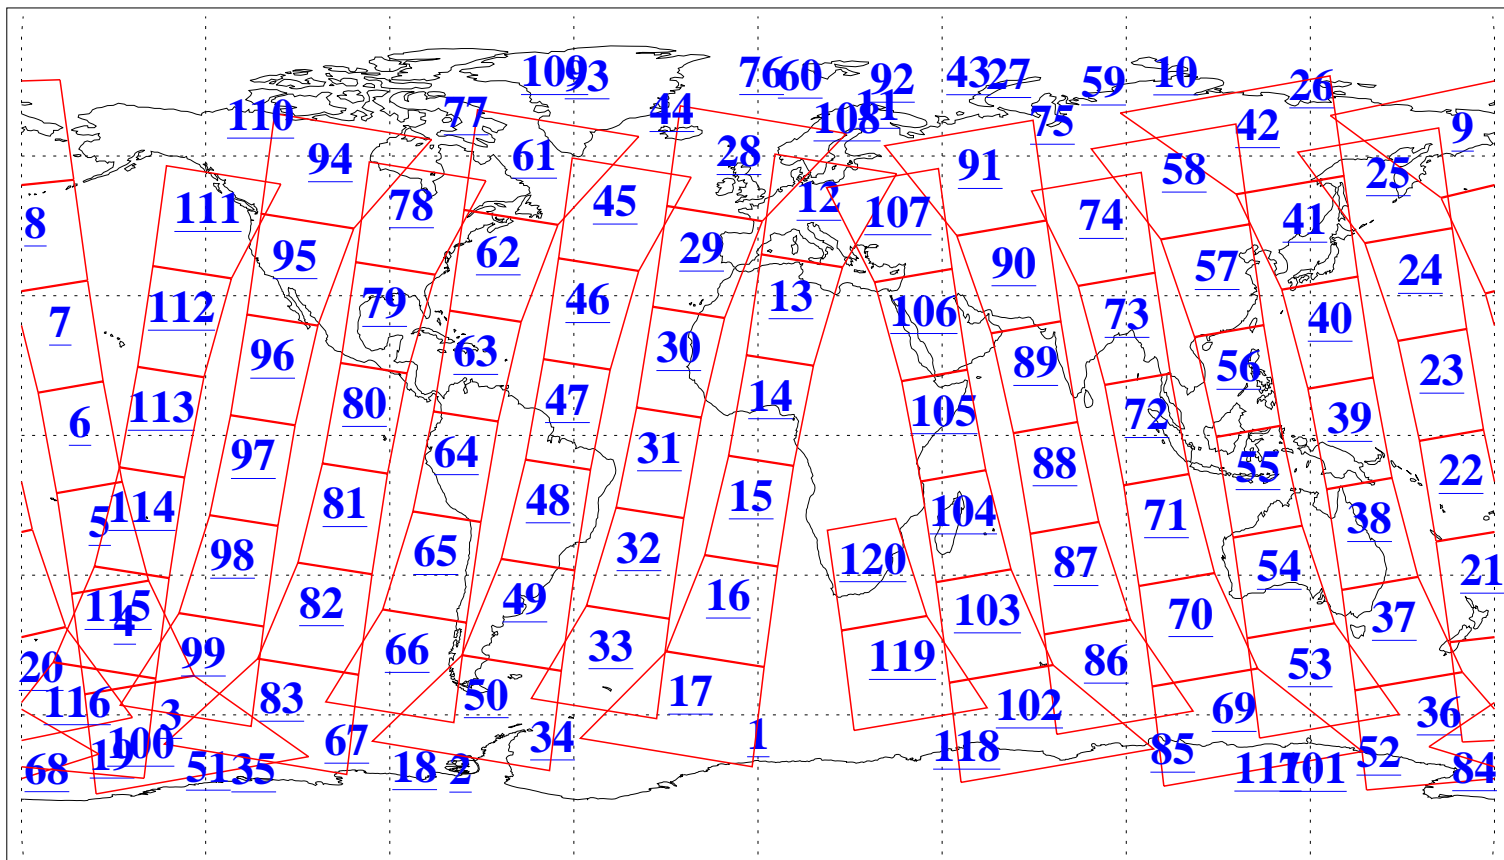

L1B Availability  
AMSU Granules: 240  
HSB Granules: 0  
AIRS Granules: 240

12 Nov 2019  
DoY 316  
Aqua Day 6401  
Granules: 1 to 120

Granules: 121 to 240

Legend: AMSU Available, HSB Available, AIRS Available

L1B Availability  
AMSU Granules: 240  
HSB Granules: 0  
AIRS Granules: 240

12 Nov 2019  
DoY 316  
Aqua Day 6401  
Ascending Granules

Descending Granules

Legend: AMSU Available, HSB Available, AIRS Available

L1B Availability  
 AMSU Granules: 240  
 HSB Granules: 0  
 AIRS Granules: 240

12 Nov 2019  
 DoY 316  
 Aqua Day 6401

Northern Hemisphere Granules

Southern Hemisphere Granules

Legend: AMSU Available, HSB Available, AIRS Available