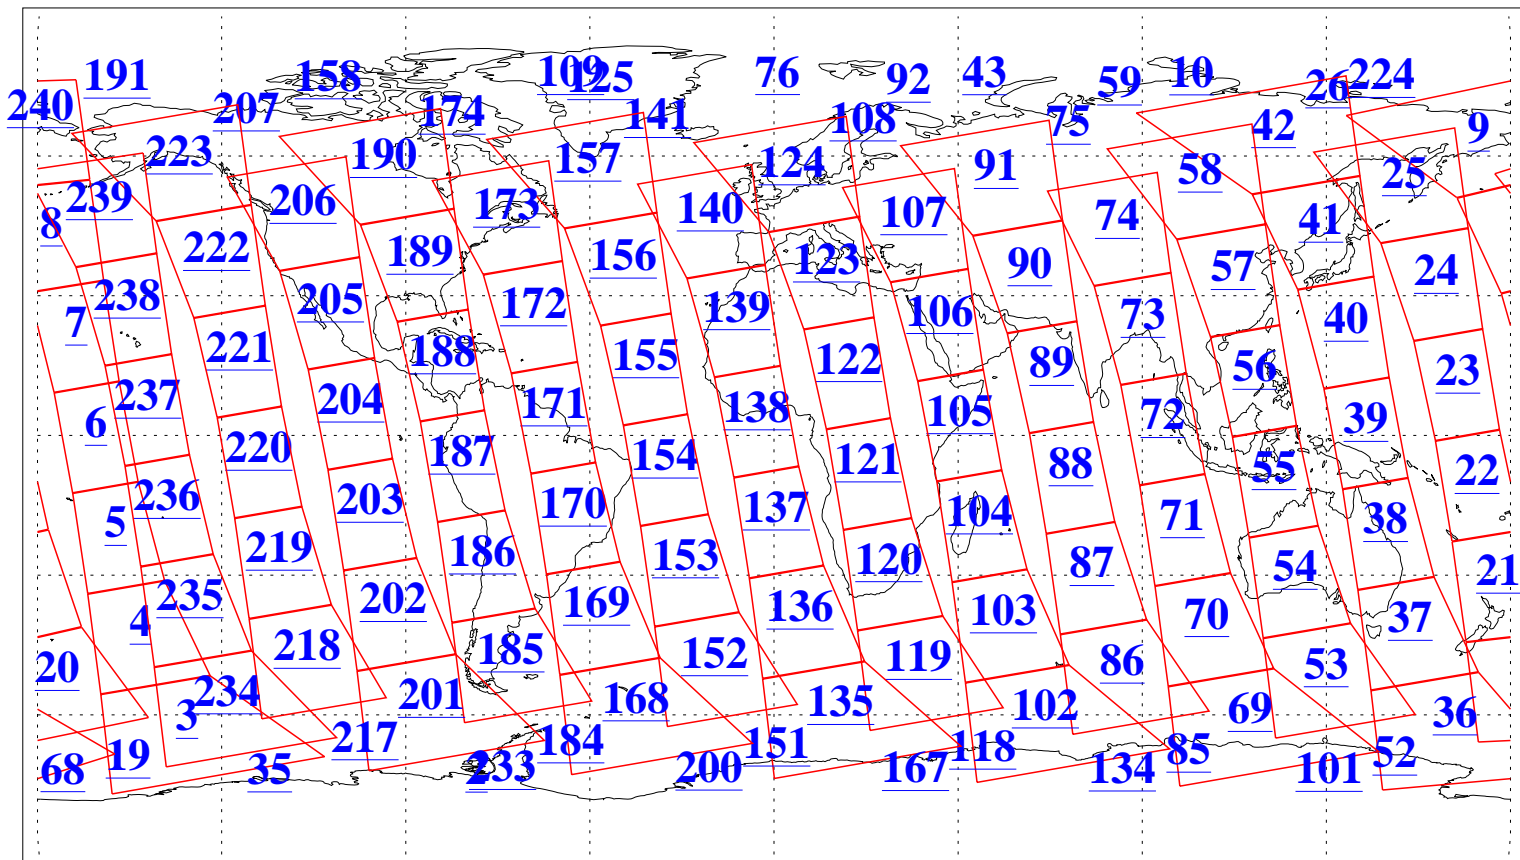

L1B Availability  
AMSU Granules: 240  
HSB Granules: 0  
AIRS Granules: 240

12 Nov 2019  
DoY 316  
Aqua Day 6401  
Granules: 1 to 120

Granules: 121 to 240

Legend: AMSU Available, HSB Available, AIRS Available

L1B Availability  
AMSU Granules: 240  
HSB Granules: 0  
AIRS Granules: 240

12 Nov 2019  
DoY 316  
Aqua Day 6401  
Ascending Granules

Descending Granules

Legend: AMSU Available, HSB Available, AIRS Available

L1B Availability  
 AMSU Granules: 240  
 HSB Granules: 0  
 AIRS Granules: 240

12 Nov 2019  
 DoY 316  
 Aqua Day 6401

Northern Hemisphere Granules

Southern Hemisphere Granules

Legend: AMSU Available, HSB Available, AIRS Available