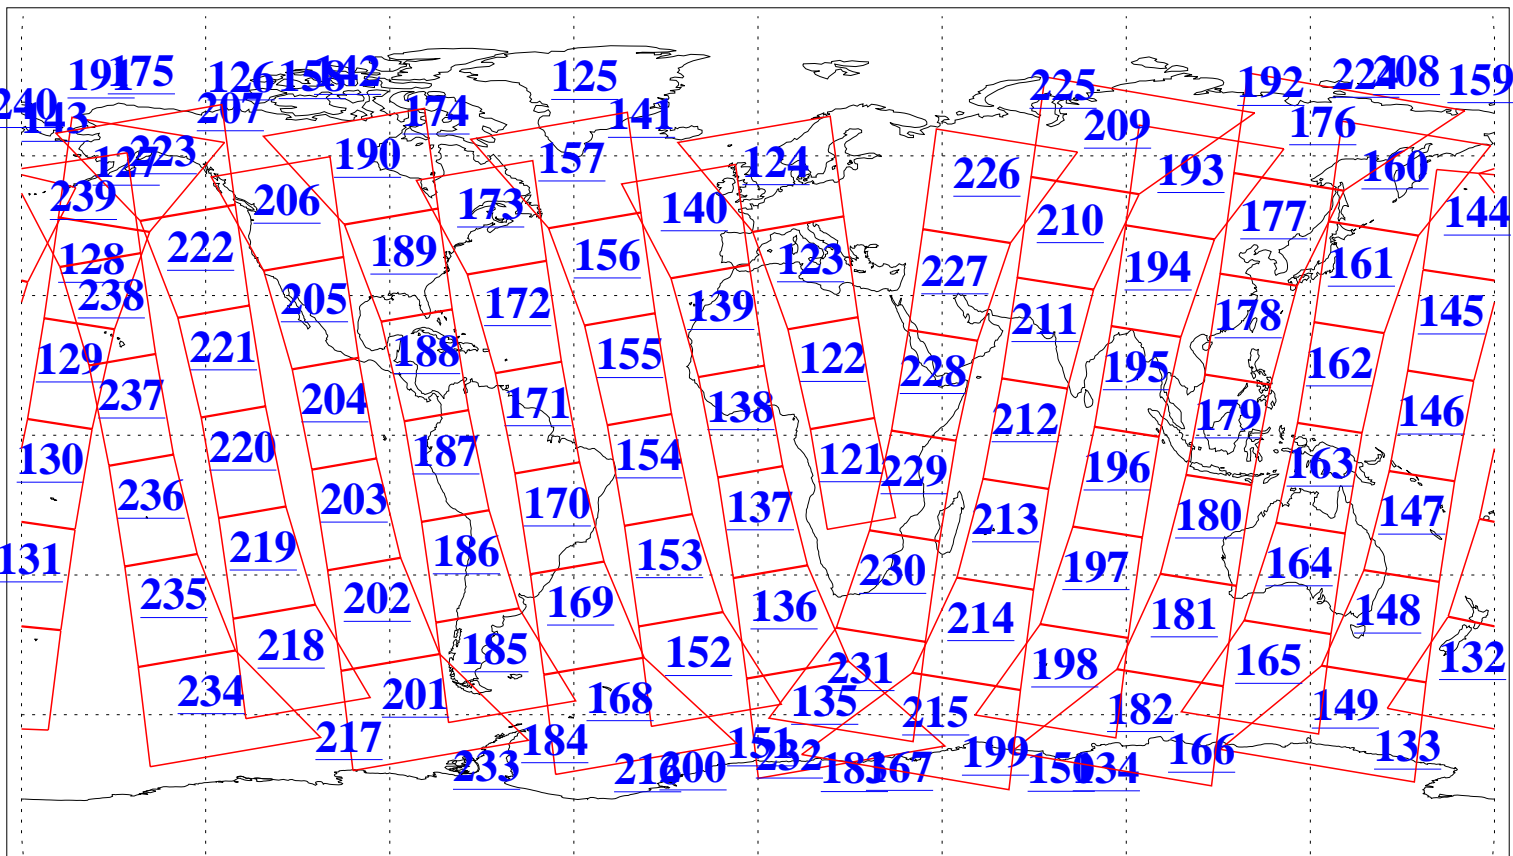

L1B Availability  
AMSU Granules: 240  
HSB Granules: 0  
AIRS Granules: 240

12 Nov 2019  
DoY 316  
Aqua Day 6401  
Granules: 1 to 120

Granules: 121 to 240

Legend: AMSU Available, HSB Available, AIRS Available

L1B Availability  
AMSU Granules: 240  
HSB Granules: 0  
AIRS Granules: 240

12 Nov 2019  
DoY 316  
Aqua Day 6401  
Ascending Granules

Descending Granules

Legend: AMSU Available, HSB Available, AIRS Available

L1B Availability  
 AMSU Granules: 240  
 HSB Granules: 0  
 AIRS Granules: 240

12 Nov 2019  
 DoY 316  
 Aqua Day 6401

Northern Hemisphere Granules

Southern Hemisphere Granules

Legend: AMSU Available, HSB Available, AIRS Available