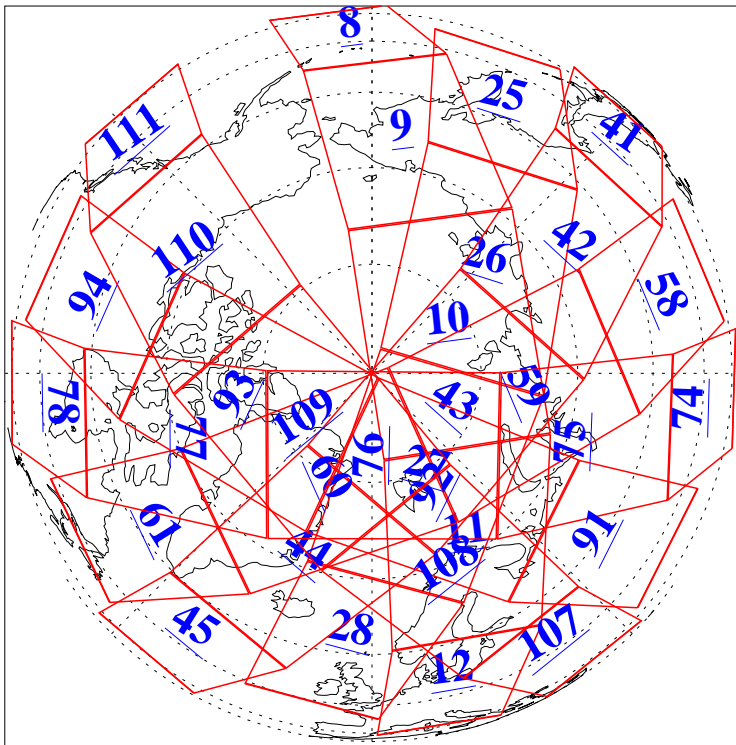

L1B Availability  
AMSU Granules: 240  
HSB Granules: 0  
AIRS Granules: 240

12 Nov 2019  
DoY 316  
Aqua Day 6401  
Granules: 1 to 120

Granules: 121 to 240

Legend: AMSU Available, HSB Available, AIRS Available

L1B Availability  
AMSU Granules: 240  
HSB Granules: 0  
AIRS Granules: 240

12 Nov 2019  
DoY 316  
Aqua Day 6401  
Ascending Granules

Descending Granules

Legend: AMSU Available, HSB Available, AIRS Available

L1B Availability  
 AMSU Granules: 240  
 HSB Granules: 0  
 AIRS Granules: 240

12 Nov 2019  
 DoY 316  
 Aqua Day 6401

Northern Hemisphere Granules

Southern Hemisphere Granules

Legend: AMSU Available, HSB Available, AIRS Available