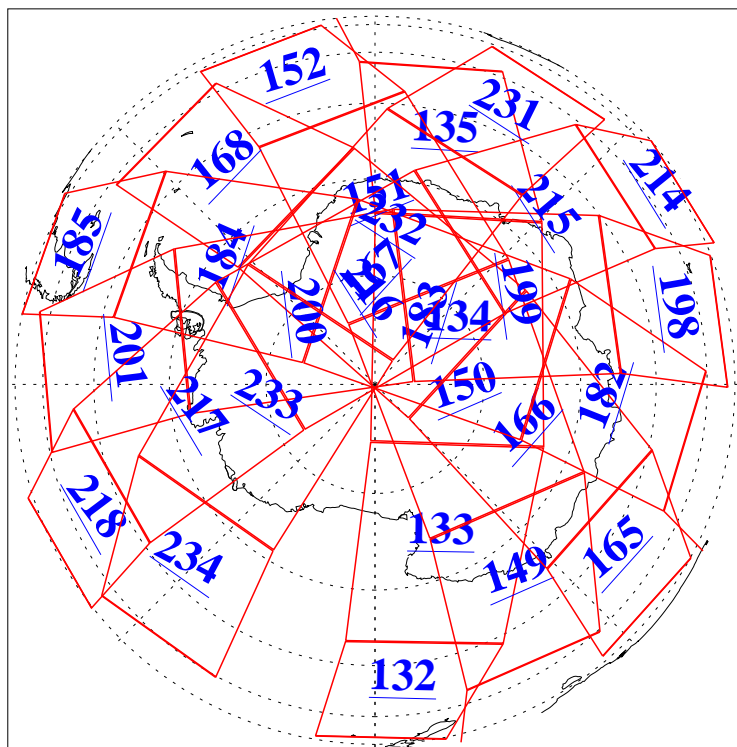

L1B Availability  
AMSU Granules: 240  
HSB Granules: 0  
AIRS Granules: 240

12 Nov 2019  
DoY 316  
Aqua Day 6401  
Granules: 1 to 120

Granules: 121 to 240

Legend: AMSU Available, HSB Available, AIRS Available

L1B Availability  
AMSU Granules: 240  
HSB Granules: 0  
AIRS Granules: 240

12 Nov 2019  
DoY 316  
Aqua Day 6401  
Ascending Granules

Descending Granules

Legend: AMSU Available, HSB Available, AIRS Available

L1B Availability  
 AMSU Granules: 240  
 HSB Granules: 0  
 AIRS Granules: 240

12 Nov 2019  
 DoY 316  
 Aqua Day 6401

Northern Hemisphere Granules

Southern Hemisphere Granules

Legend: AMSU Available, HSB Available, AIRS Available