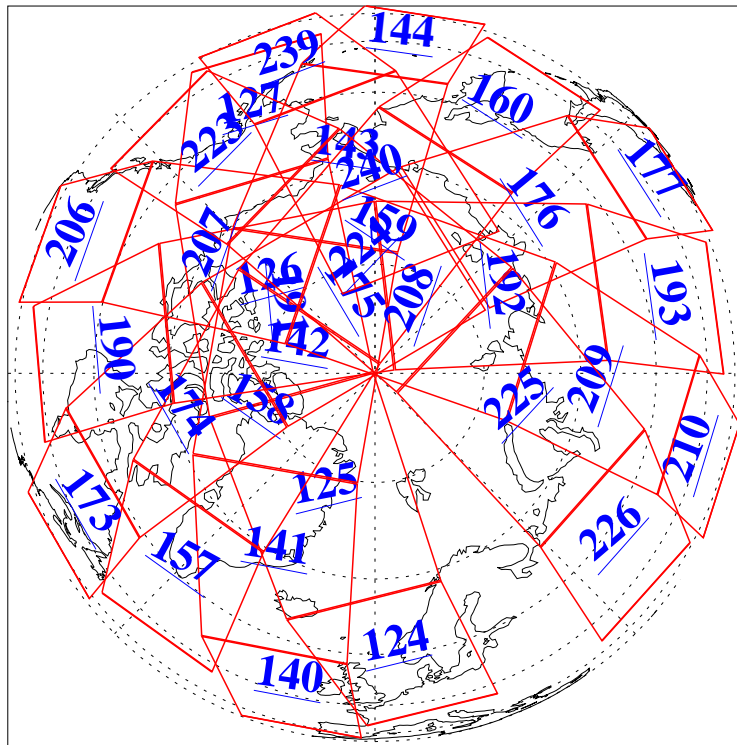

L1B Availability  
AMSU Granules: 240  
HSB Granules: 0  
AIRS Granules: 240

12 Nov 2019  
DoY 316  
Aqua Day 6401  
Granules: 1 to 120

Granules: 121 to 240

Legend: AMSU Available, HSB Available, AIRS Available

L1B Availability  
AMSU Granules: 240  
HSB Granules: 0  
AIRS Granules: 240

12 Nov 2019  
DoY 316  
Aqua Day 6401  
Ascending Granules

Descending Granules

Legend: AMSU Available, HSB Available, AIRS Available

L1B Availability  
 AMSU Granules: 240  
 HSB Granules: 0  
 AIRS Granules: 240

12 Nov 2019  
 DoY 316  
 Aqua Day 6401

Northern Hemisphere Granules

Southern Hemisphere Granules

Legend: AMSU Available, HSB Available, AIRS Available