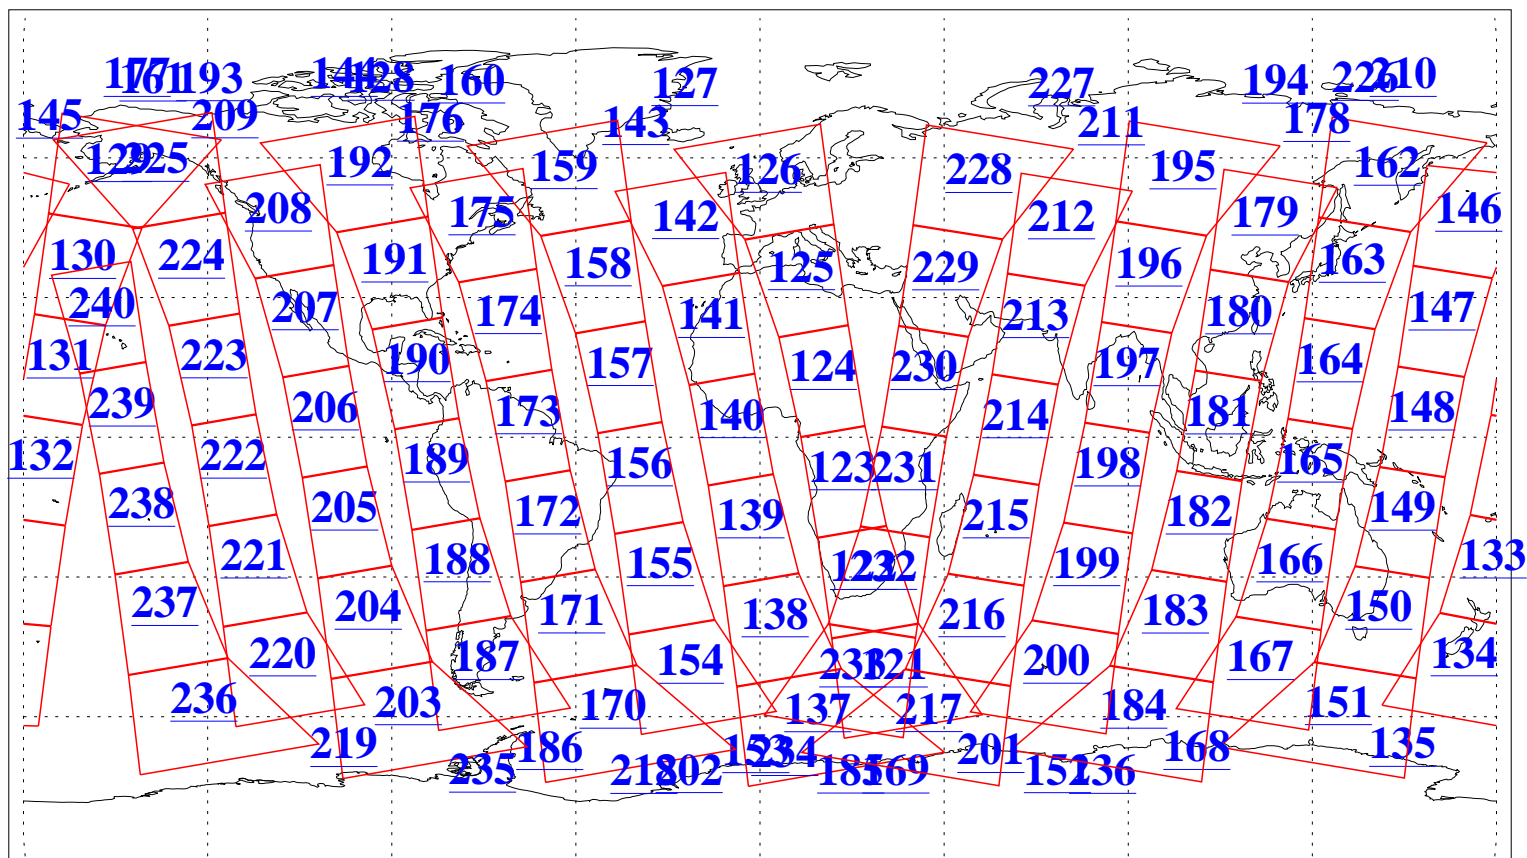

L1B Availability  
AMSU Granules: 240  
HSB Granules: 0  
AIRS Granules: 240

10 Nov 2019  
DoY 314  
Aqua Day 6399  
Granules: 1 to 120

Granules: 121 to 240

Legend: AMSU Available, HSB Available, AIRS Available

L1B Availability  
AMSU Granules: 240  
HSB Granules: 0  
AIRS Granules: 240

10 Nov 2019  
DoY 314  
Aqua Day 6399

Ascending Granules

Descending Granules

Legend: AMSU Available, HSB Available, AIRS Available

L1B Availability  
 AMSU Granules: 240  
 HSB Granules: 0  
 AIRS Granules: 240

10 Nov 2019  
 DoY 314  
 Aqua Day 6399

Northern Hemisphere Granules

Southern Hemisphere Granules

Legend: AMSU Available, HSB Available, AIRS Available