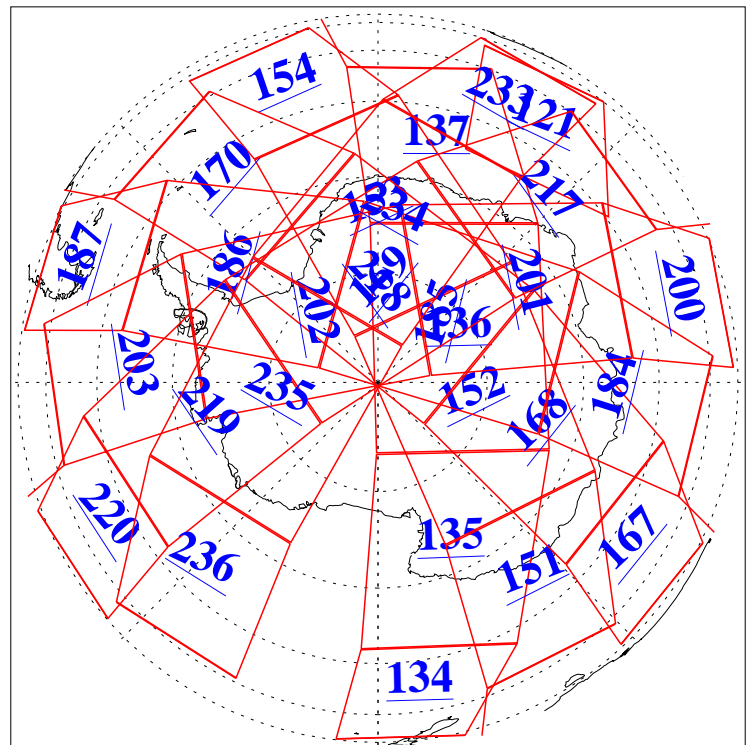

L1B Availability  
AMSU Granules: 240  
HSB Granules: 0  
AIRS Granules: 240

10 Nov 2019  
DoY 314  
Aqua Day 6399

Ascending Granules

Descending Granules

Legend: AMSU Available, HSB Available, AIRS Available

L1B Availability  
 AMSU Granules: 240  
 HSB Granules: 0  
 AIRS Granules: 240

10 Nov 2019  
 DoY 314  
 Aqua Day 6399

Northern Hemisphere Granules

Southern Hemisphere Granules

Legend: AMSU Available, HSB Available, AIRS Available