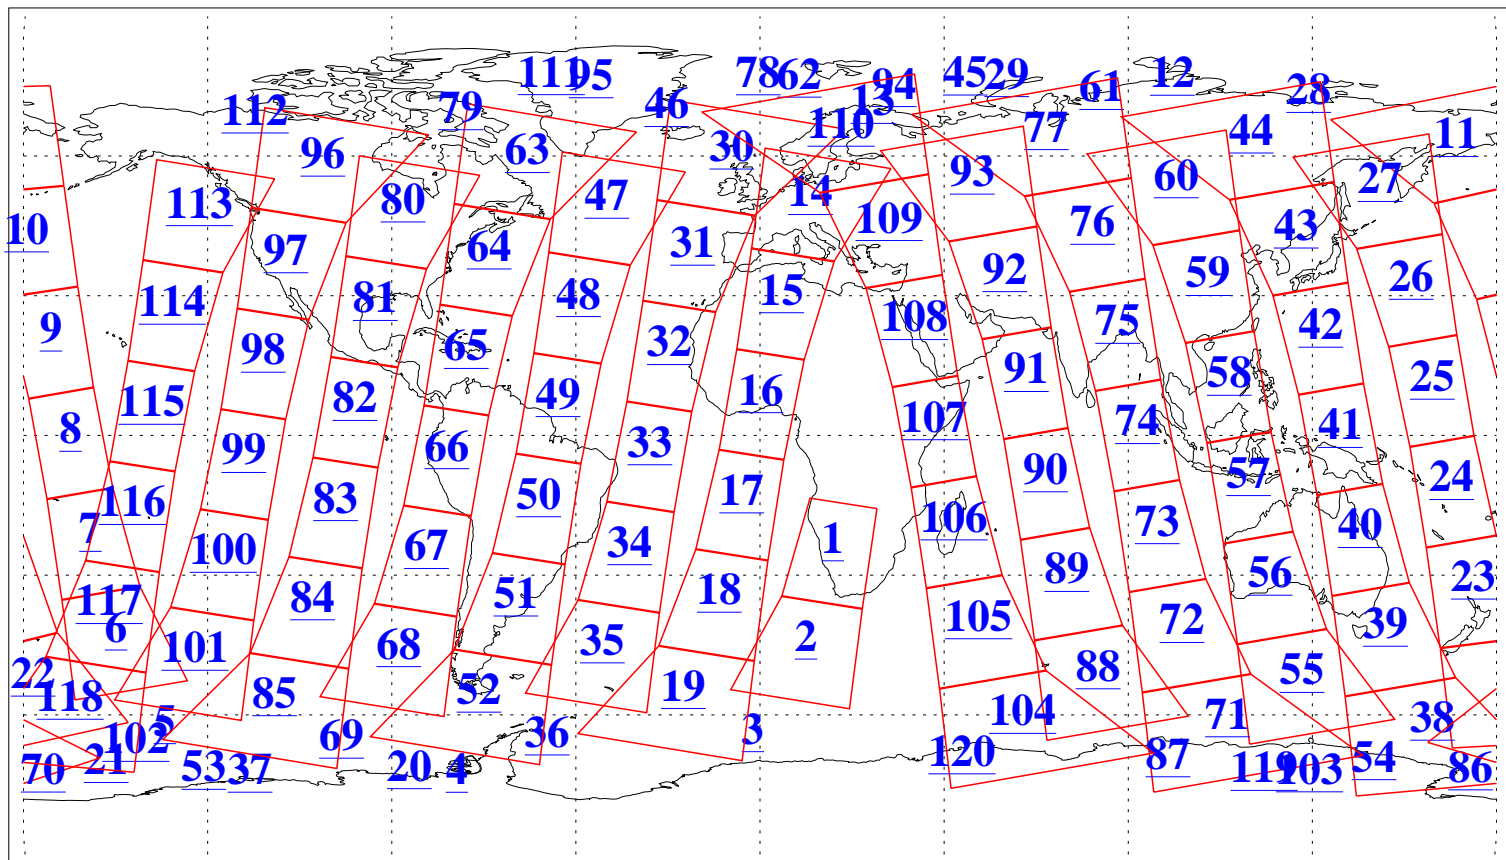

L1B Availability  
AMSU Granules: 240  
HSB Granules: 0  
AIRS Granules: 240

10 Nov 2019  
DoY 314  
Aqua Day 6399  
Granules: 1 to 120

Granules: 121 to 240

Legend: AMSU Available, HSB Available, AIRS Available

L1B Availability  
AMSU Granules: 240  
HSB Granules: 0  
AIRS Granules: 240

10 Nov 2019  
DoY 314  
Aqua Day 6399

Ascending Granules

Descending Granules

Legend: AMSU Available, HSB Available, AIRS Available

L1B Availability  
 AMSU Granules: 240  
 HSB Granules: 0  
 AIRS Granules: 240

10 Nov 2019  
 DoY 314  
 Aqua Day 6399

Northern Hemisphere Granules

Southern Hemisphere Granules

Legend: AMSU Available, HSB Available, AIRS Available