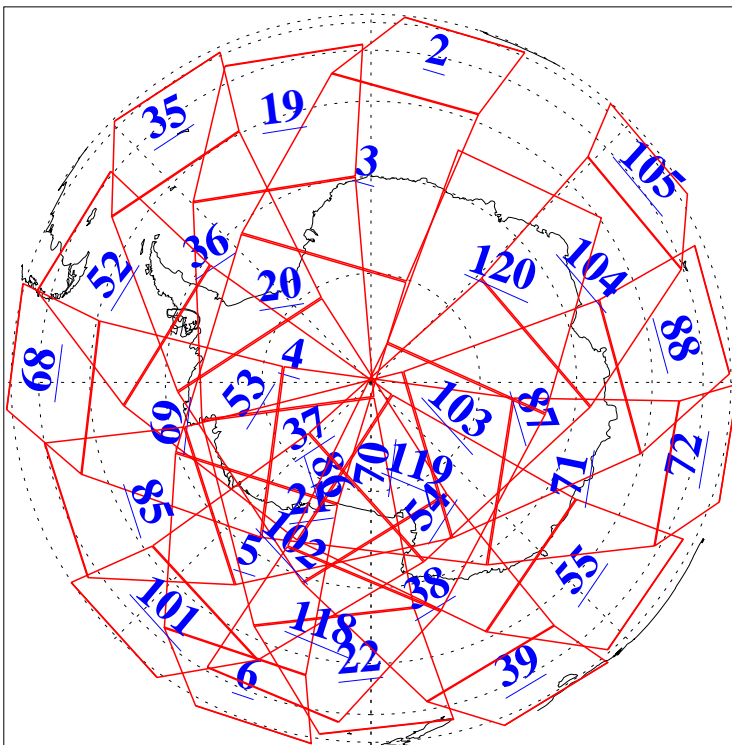

L1B Availability  
AMSU Granules: 240  
HSB Granules: 0  
AIRS Granules: 240

10 Nov 2019  
DoY 314  
Aqua Day 6399  
Granules: 1 to 120

Granules: 121 to 240

Legend: AMSU Available, HSB Available, AIRS Available

L1B Availability  
AMSU Granules: 240  
HSB Granules: 0  
AIRS Granules: 240

10 Nov 2019  
DoY 314  
Aqua Day 6399

Ascending Granules

Descending Granules

Legend: AMSU Available, HSB Available, AIRS Available

L1B Availability  
 AMSU Granules: 240  
 HSB Granules: 0  
 AIRS Granules: 240

10 Nov 2019  
 DoY 314  
 Aqua Day 6399

Northern Hemisphere Granules

Southern Hemisphere Granules

Legend: AMSU Available, HSB Available, AIRS Available