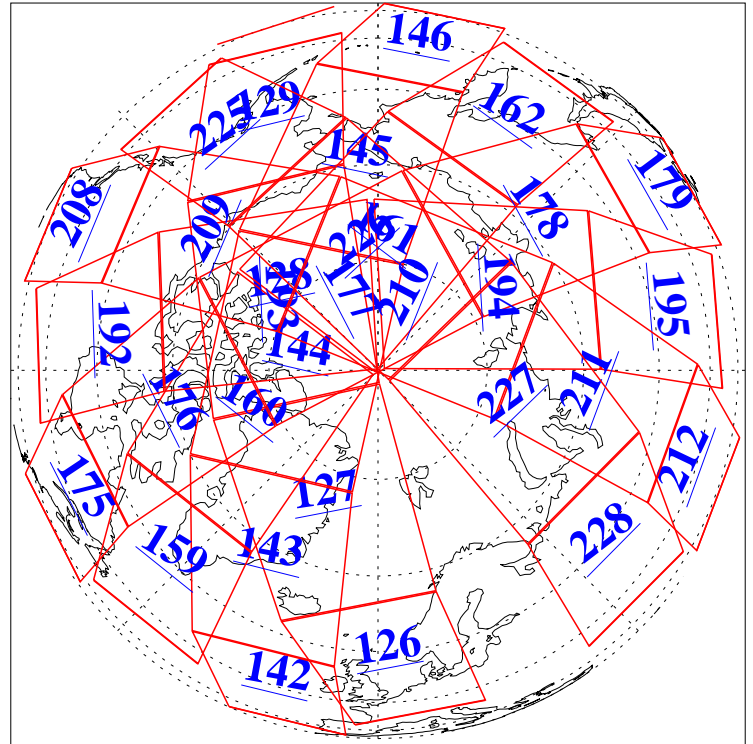

L1B Availability  
AMSU Granules: 240  
HSB Granules: 0  
AIRS Granules: 240

10 Nov 2019  
DoY 314  
Aqua Day 6399

Ascending Granules

Descending Granules

Legend: AMSU Available, HSB Available, AIRS Available

L1B Availability  
 AMSU Granules: 240  
 HSB Granules: 0  
 AIRS Granules: 240

10 Nov 2019  
 DoY 314  
 Aqua Day 6399

Northern Hemisphere Granules

Southern Hemisphere Granules

Legend: AMSU Available, HSB Available, AIRS Available