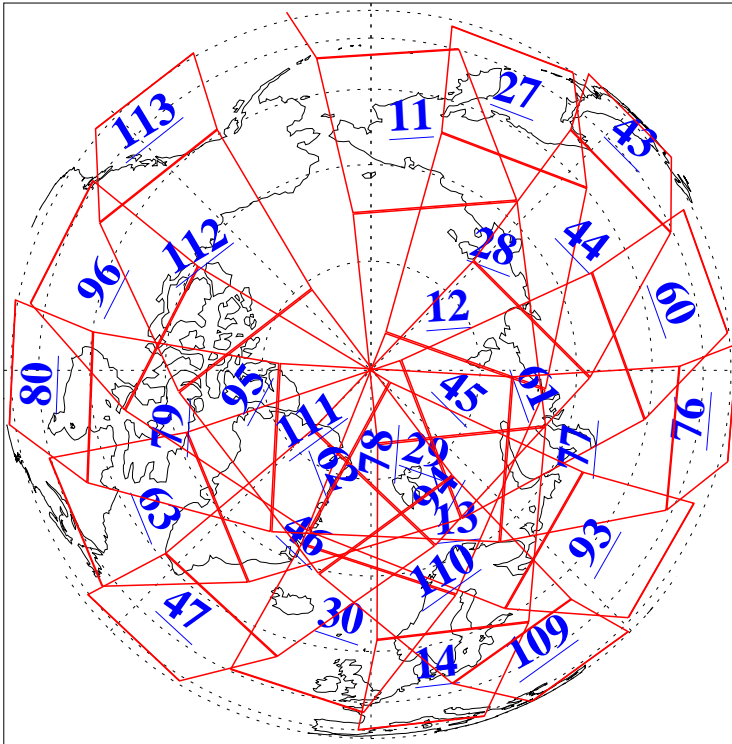

L1B Availability  
AMSU Granules: 240  
HSB Granules: 0  
AIRS Granules: 240

10 Nov 2019  
DoY 314  
Aqua Day 6399  
Granules: 1 to 120

Granules: 121 to 240

Legend: AMSU Available, HSB Available, AIRS Available

L1B Availability  
AMSU Granules: 240  
HSB Granules: 0  
AIRS Granules: 240

10 Nov 2019  
DoY 314  
Aqua Day 6399

Ascending Granules

Descending Granules

Legend: AMSU Available, HSB Available, AIRS Available

L1B Availability  
 AMSU Granules: 240  
 HSB Granules: 0  
 AIRS Granules: 240

10 Nov 2019  
 DoY 314  
 Aqua Day 6399

Northern Hemisphere Granules

Southern Hemisphere Granules

Legend: AMSU Available, HSB Available, AIRS Available