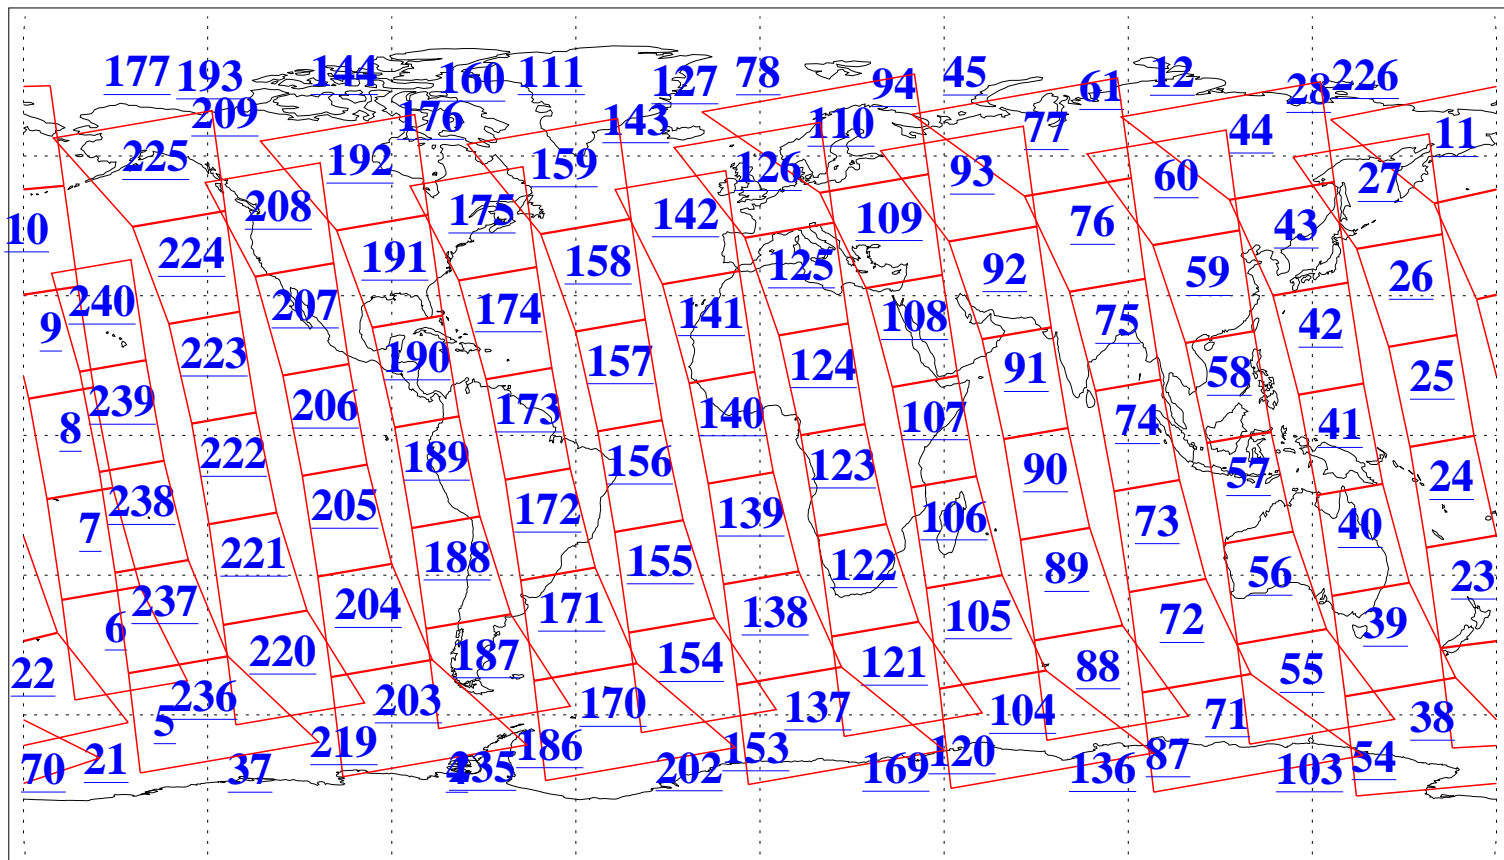

L1B Availability  
AMSU Granules: 240  
HSB Granules: 0  
AIRS Granules: 240

10 Nov 2019  
DoY 314  
Aqua Day 6399  
Granules: 1 to 120

Granules: 121 to 240

Legend: AMSU Available, HSB Available, AIRS Available

L1B Availability  
AMSU Granules: 240  
HSB Granules: 0  
AIRS Granules: 240

10 Nov 2019  
DoY 314  
Aqua Day 6399

Ascending Granules

Descending Granules

Legend: AMSU Available, HSB Available, AIRS Available

L1B Availability  
 AMSU Granules: 240  
 HSB Granules: 0  
 AIRS Granules: 240

10 Nov 2019  
 DoY 314  
 Aqua Day 6399

Northern Hemisphere Granules

Southern Hemisphere Granules

Legend: AMSU Available, HSB Available, AIRS Available