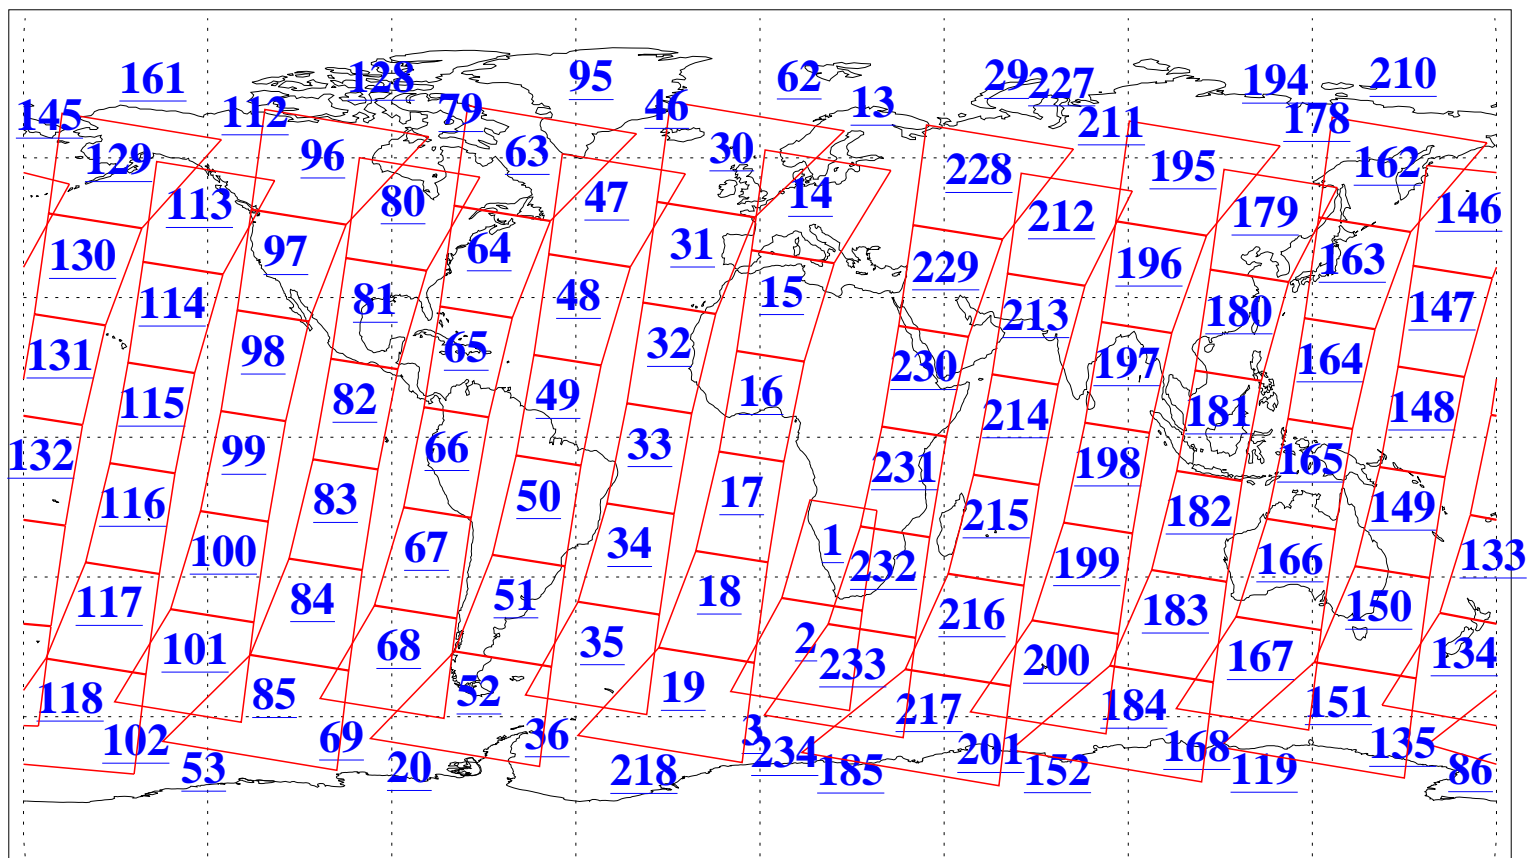

L1B Availability  
AMSU Granules: 240  
HSB Granules: 0  
AIRS Granules: 240

10 Nov 2019  
DoY 314  
Aqua Day 6399  
Granules: 1 to 120

Granules: 121 to 240

Legend: AMSU Available, HSB Available, AIRS Available

L1B Availability  
AMSU Granules: 240  
HSB Granules: 0  
AIRS Granules: 240

10 Nov 2019  
DoY 314  
Aqua Day 6399

Ascending Granules

Descending Granules

Legend: AMSU Available, HSB Available, AIRS Available

L1B Availability  
 AMSU Granules: 240  
 HSB Granules: 0  
 AIRS Granules: 240

10 Nov 2019  
 DoY 314  
 Aqua Day 6399

Northern Hemisphere Granules

Southern Hemisphere Granules

Legend: AMSU Available, HSB Available, AIRS Available