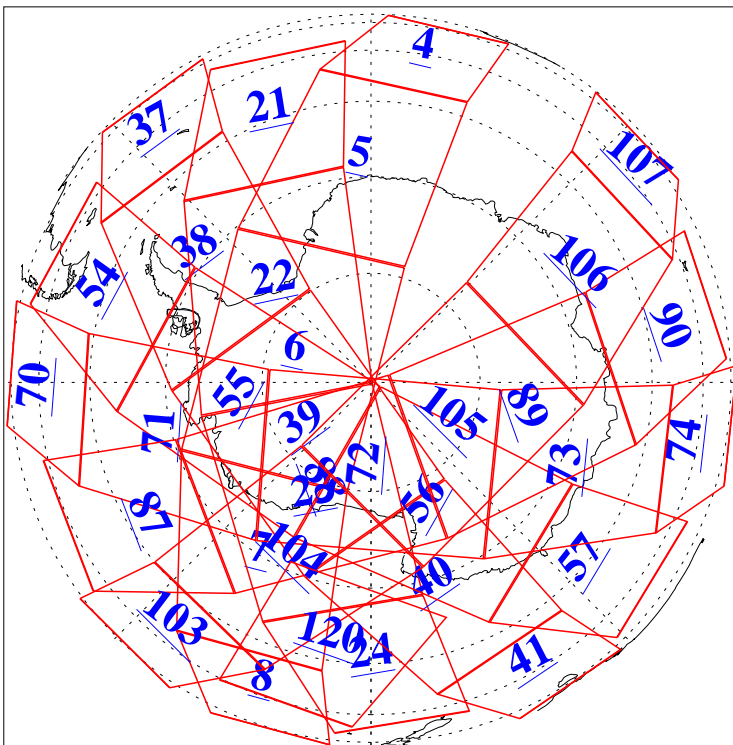

L1B Availability  
AMSU Granules: 235  
HSB Granules: 0  
AIRS Granules: 240

8 Nov 2019  
DoY 312  
Aqua Day 6397  
Granules: 1 to 120

Granules: 121 to 240

Legend: AMSU Available, HSB Available, AIRS Available

L1B Availability  
AMSU Granules: 235  
HSB Granules: 0  
AIRS Granules: 240

8 Nov 2019  
DoY 312  
Aqua Day 6397  
Ascending Granules

Descending Granules

Legend: AMSU Available, HSB Available, AIRS Available

L1B Availability  
 AMSU Granules: 235  
 HSB Granules: 0  
 AIRS Granules: 240

8 Nov 2019  
 DoY 312  
 Aqua Day 6397

Northern Hemisphere Granules

Southern Hemisphere Granules

Legend: AMSU Available, HSB Available, AIRS Available