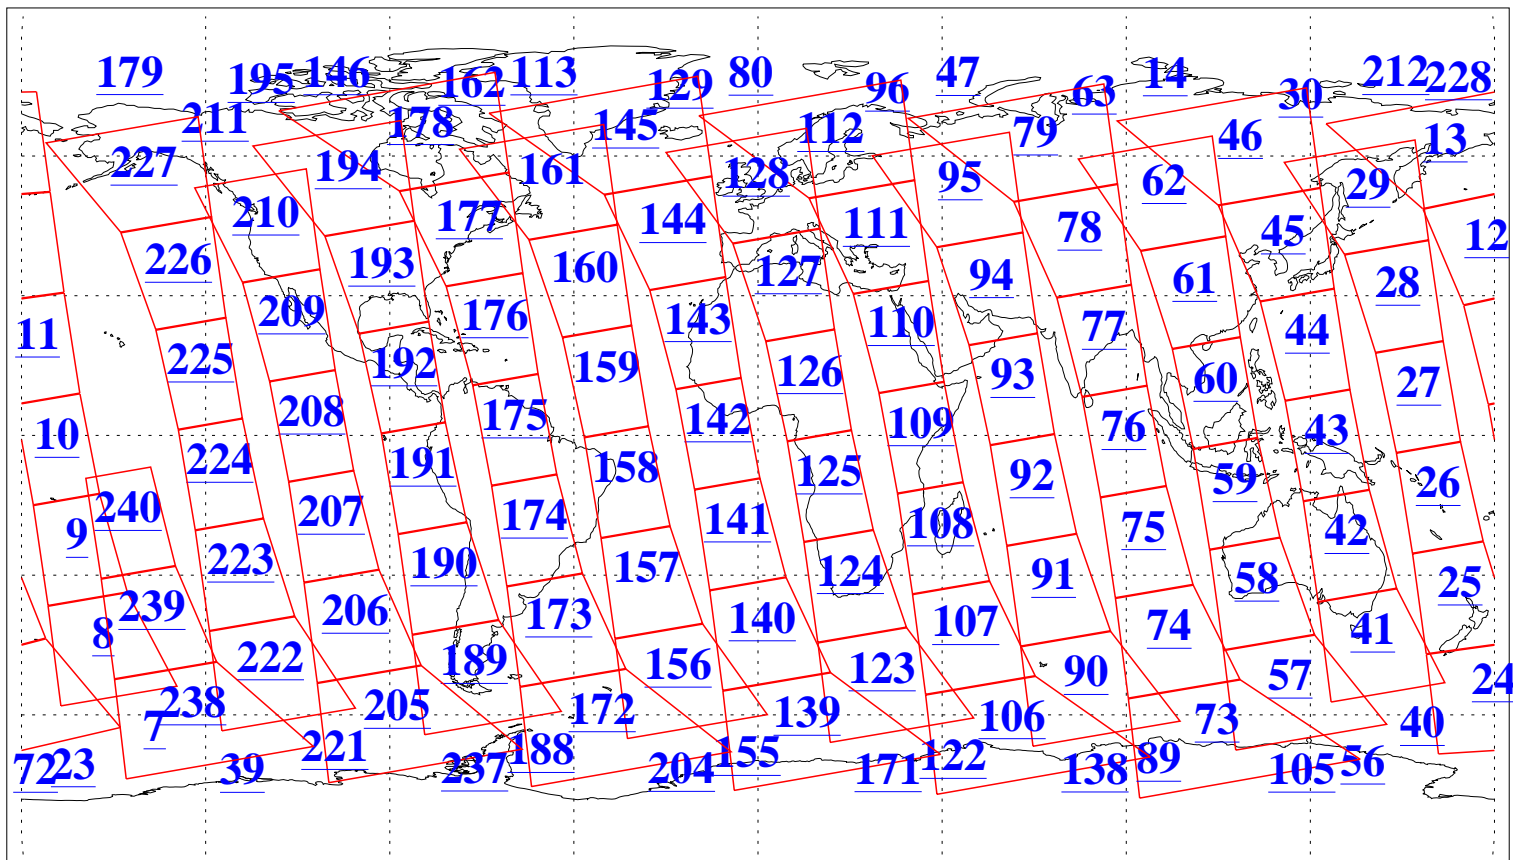

L1B Availability  
AMSU Granules: 235  
HSB Granules: 0  
AIRS Granules: 240

8 Nov 2019  
DoY 312  
Aqua Day 6397  
Granules: 1 to 120

Granules: 121 to 240

Legend: AMSU Available, HSB Available, AIRS Available

L1B Availability  
AMSU Granules: 235  
HSB Granules: 0  
AIRS Granules: 240

8 Nov 2019  
DoY 312  
Aqua Day 6397  
Ascending Granules

Descending Granules

Legend: AMSU Available, HSB Available, AIRS Available