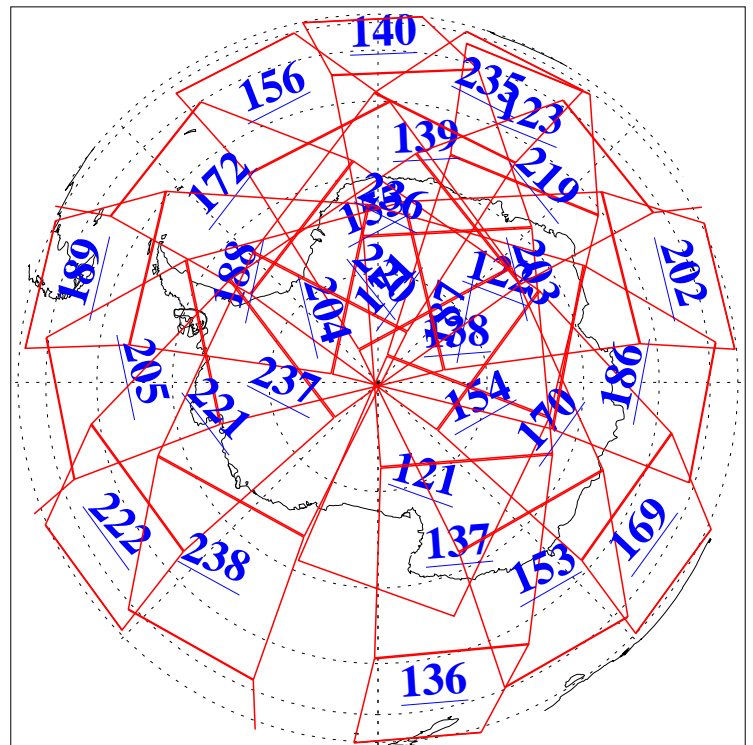

L1B Availability  
AMSU Granules: 235  
HSB Granules: 0  
AIRS Granules: 240

8 Nov 2019  
DoY 312  
Aqua Day 6397  
Ascending Granules

Descending Granules

Legend: AMSU Available, HSB Available, AIRS Available

L1B Availability  
 AMSU Granules: 235  
 HSB Granules: 0  
 AIRS Granules: 240

8 Nov 2019  
 DoY 312  
 Aqua Day 6397

Northern Hemisphere Granules

Southern Hemisphere Granules

Legend: AMSU Available, HSB Available, AIRS Available