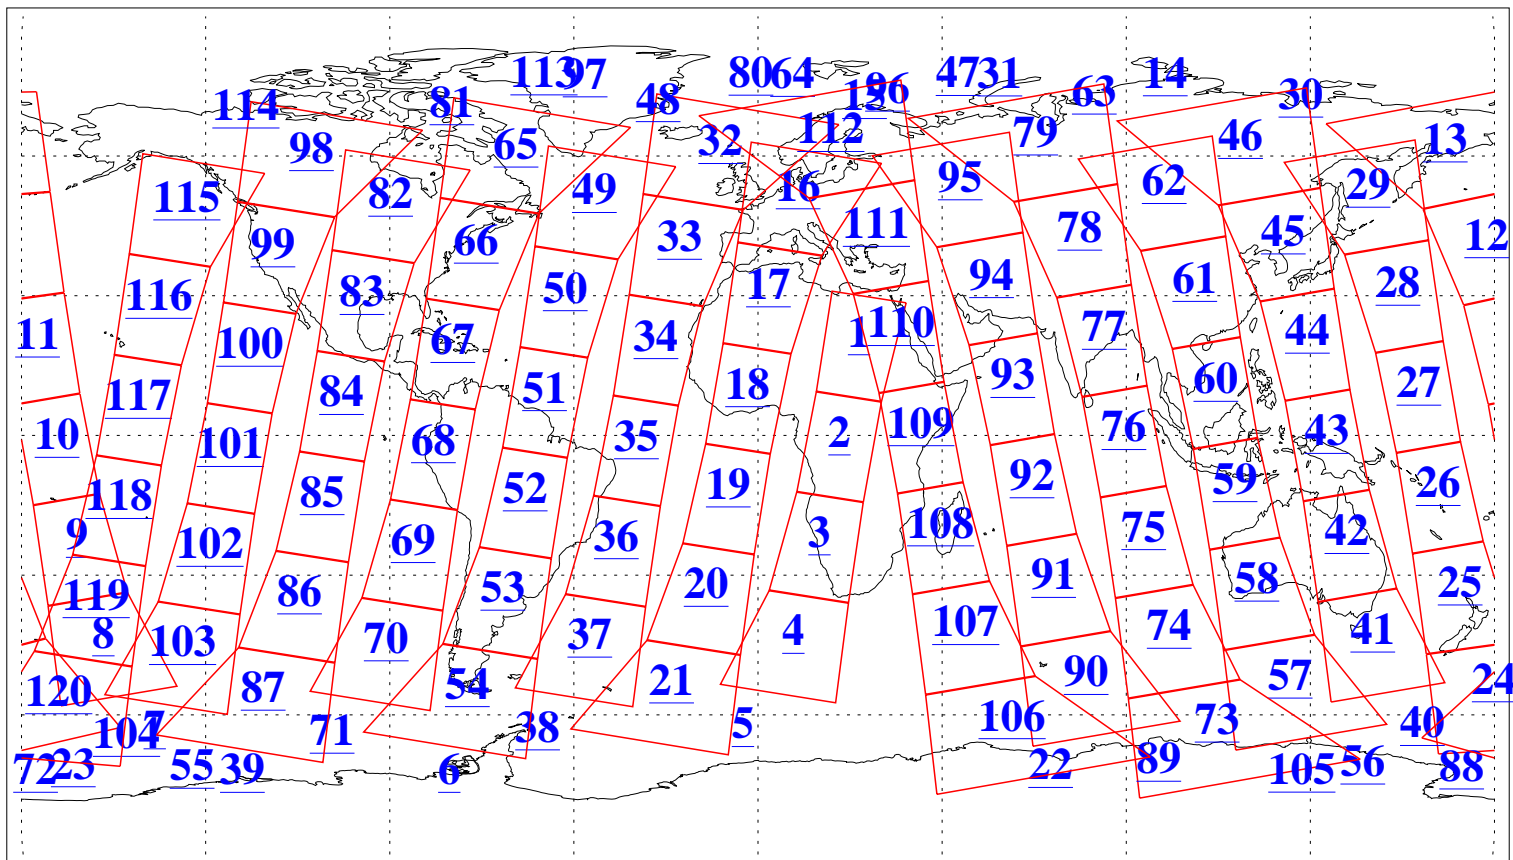

L1B Availability  
AMSU Granules: 235  
HSB Granules: 0  
AIRS Granules: 240

8 Nov 2019  
DoY 312  
Aqua Day 6397  
Granules: 1 to 120

Granules: 121 to 240

Legend: AMSU Available, HSB Available, AIRS Available

L1B Availability  
AMSU Granules: 235  
HSB Granules: 0  
AIRS Granules: 240

8 Nov 2019  
DoY 312  
Aqua Day 6397  
Ascending Granules

Descending Granules

Legend: AMSU Available, HSB Available, AIRS Available

L1B Availability  
 AMSU Granules: 235  
 HSB Granules: 0  
 AIRS Granules: 240

8 Nov 2019  
 DoY 312  
 Aqua Day 6397

Northern Hemisphere Granules

Southern Hemisphere Granules

Legend: AMSU Available, HSB Available, AIRS Available