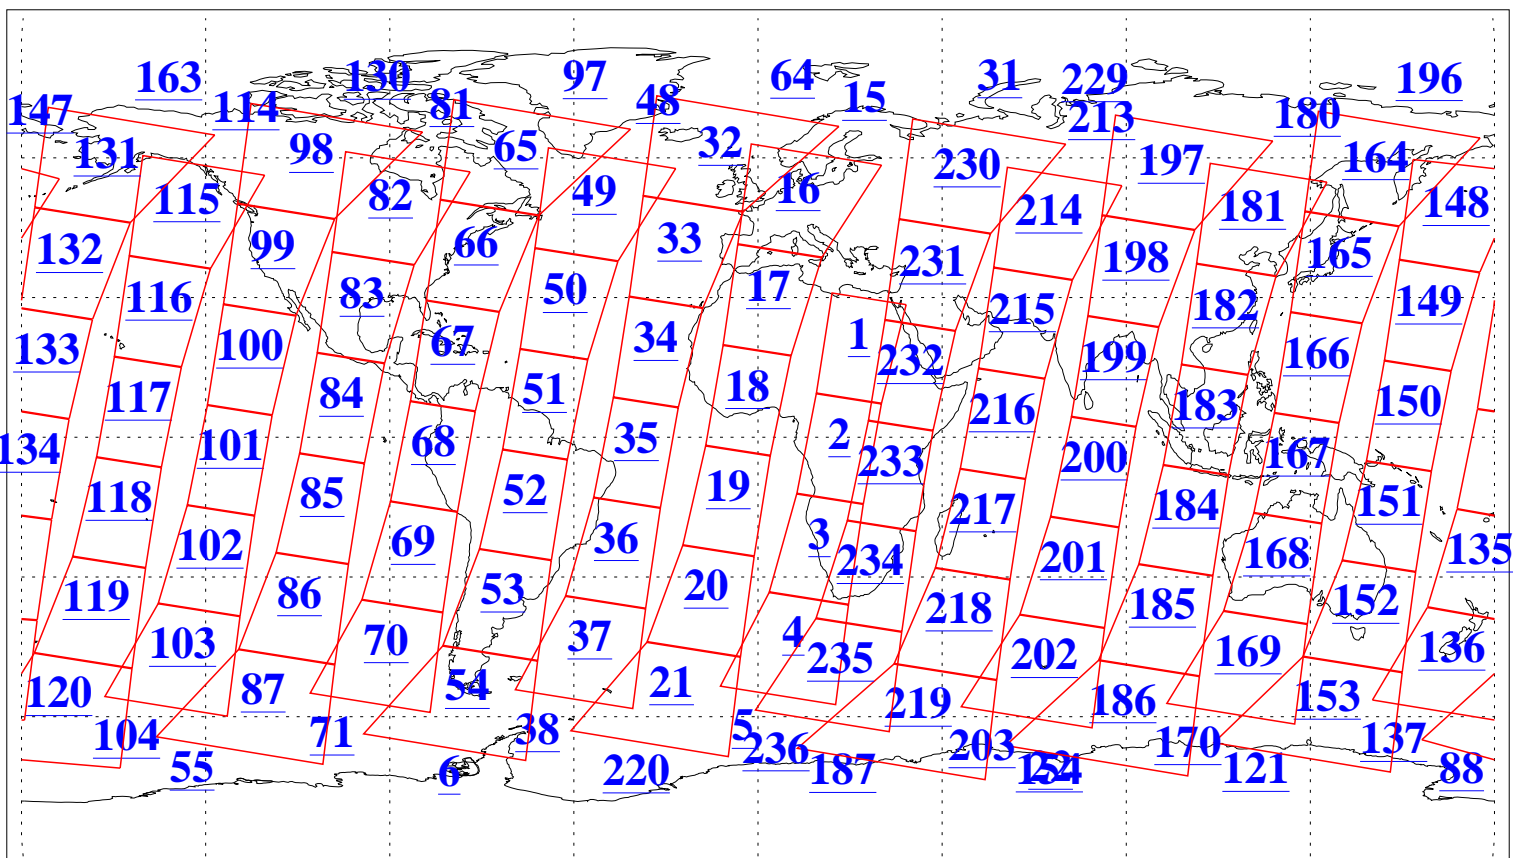

L1B Availability  
AMSU Granules: 235  
HSB Granules: 0  
AIRS Granules: 240

8 Nov 2019  
DoY 312  
Aqua Day 6397  
Granules: 1 to 120

Granules: 121 to 240

Legend: AMSU Available, HSB Available, AIRS Available

L1B Availability  
AMSU Granules: 235  
HSB Granules: 0  
AIRS Granules: 240

8 Nov 2019  
DoY 312  
Aqua Day 6397  
Ascending Granules

Descending Granules

Legend: AMSU Available, HSB Available, AIRS Available

L1B Availability  
 AMSU Granules: 235  
 HSB Granules: 0  
 AIRS Granules: 240

8 Nov 2019  
 DoY 312  
 Aqua Day 6397

Northern Hemisphere Granules

Southern Hemisphere Granules

Legend: AMSU Available, HSB Available, AIRS Available