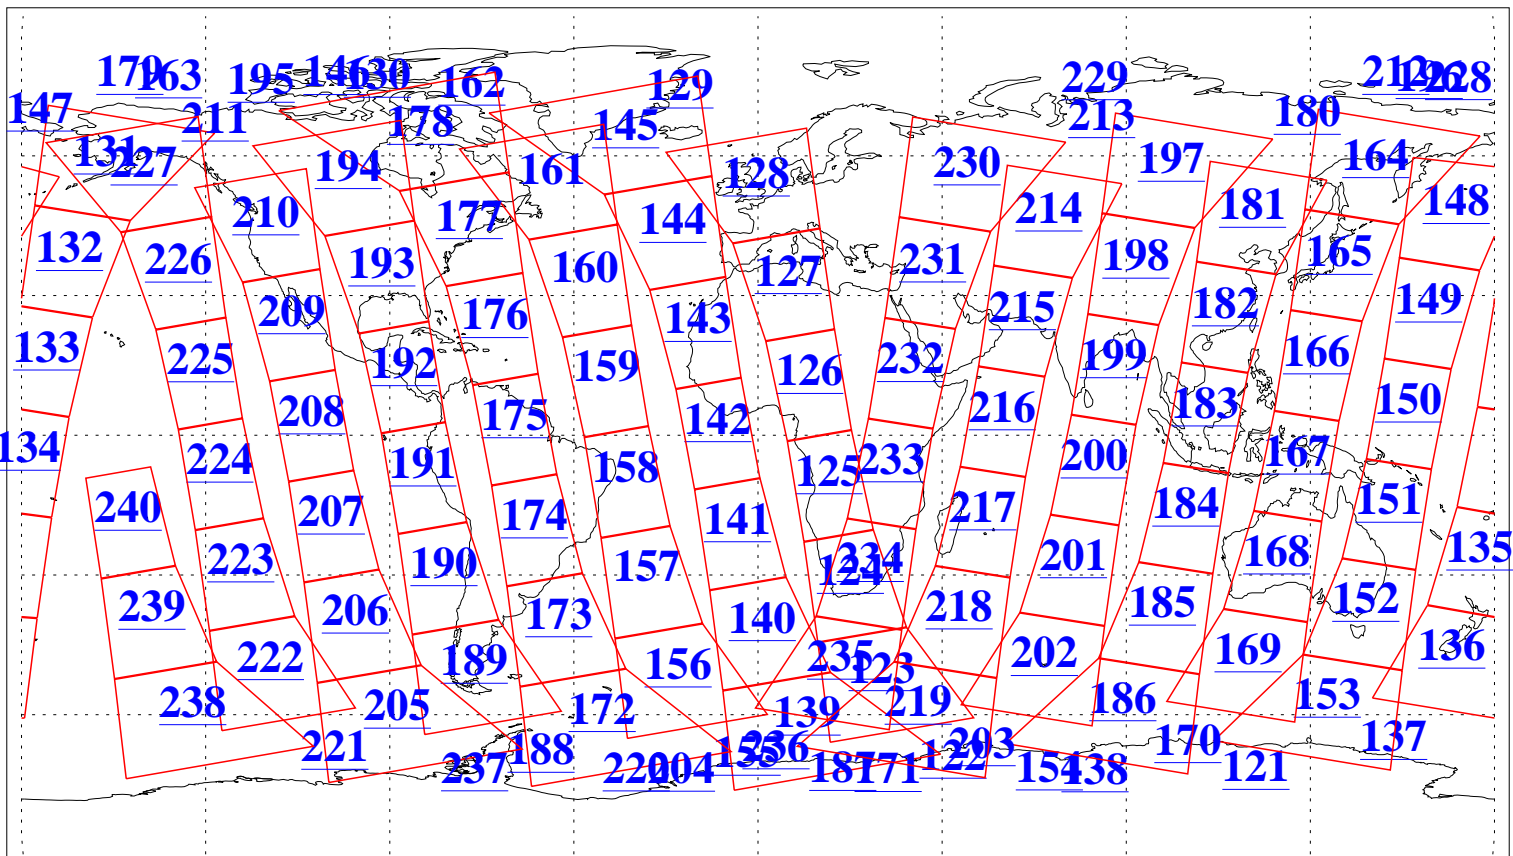

L1B Availability  
AMSU Granules: 235  
HSB Granules: 0  
AIRS Granules: 240

8 Nov 2019  
DoY 312  
Aqua Day 6397  
Granules: 1 to 120

Granules: 121 to 240

Legend: AMSU Available, HSB Available, AIRS Available

L1B Availability  
AMSU Granules: 235  
HSB Granules: 0  
AIRS Granules: 240

8 Nov 2019  
DoY 312  
Aqua Day 6397  
Ascending Granules

Descending Granules

Legend: AMSU Available, HSB Available, AIRS Available

L1B Availability  
 AMSU Granules: 235  
 HSB Granules: 0  
 AIRS Granules: 240

8 Nov 2019  
 DoY 312  
 Aqua Day 6397

Northern Hemisphere Granules

Southern Hemisphere Granules

Legend: AMSU Available, HSB Available, AIRS Available