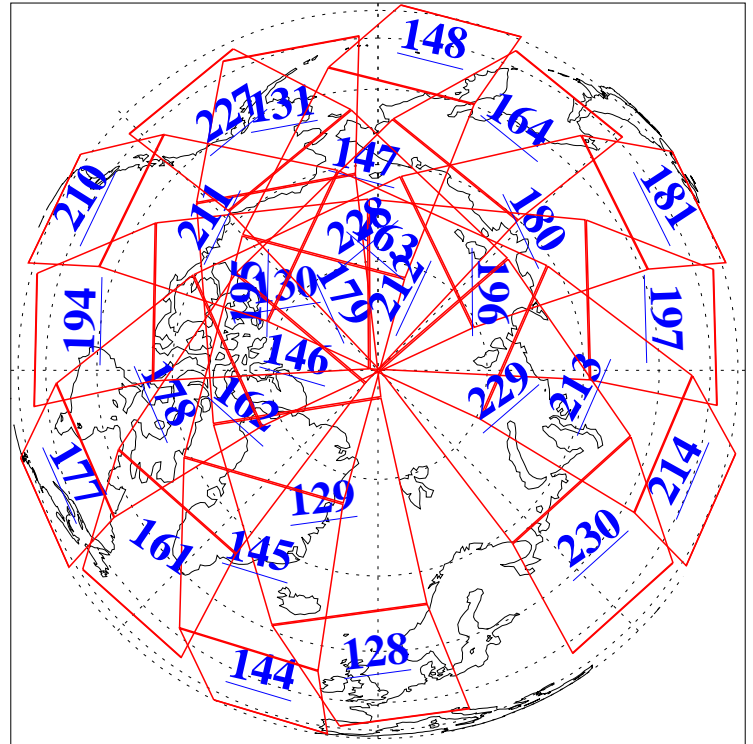

L1B Availability  
AMSU Granules: 235  
HSB Granules: 0  
AIRS Granules: 240

8 Nov 2019  
DoY 312  
Aqua Day 6397  
Ascending Granules

Descending Granules

Legend: AMSU Available, HSB Available, AIRS Available

L1B Availability  
 AMSU Granules: 235  
 HSB Granules: 0  
 AIRS Granules: 240

8 Nov 2019  
 DoY 312  
 Aqua Day 6397

Northern Hemisphere Granules

Southern Hemisphere Granules

Legend: AMSU Available, HSB Available, AIRS Available