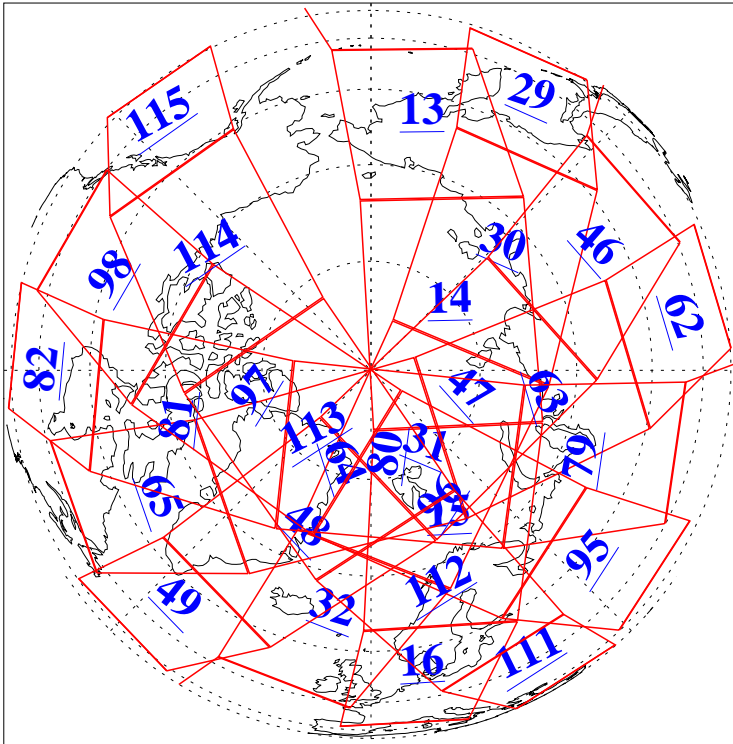

L1B Availability  
AMSU Granules: 235  
HSB Granules: 0  
AIRS Granules: 240

8 Nov 2019  
DoY 312  
Aqua Day 6397  
Granules: 1 to 120

Granules: 121 to 240

Legend: AMSU Available, HSB Available, AIRS Available

L1B Availability  
AMSU Granules: 235  
HSB Granules: 0  
AIRS Granules: 240

8 Nov 2019  
DoY 312  
Aqua Day 6397  
Ascending Granules

Descending Granules

Legend: AMSU Available, HSB Available, AIRS Available

L1B Availability  
 AMSU Granules: 235  
 HSB Granules: 0  
 AIRS Granules: 240

8 Nov 2019  
 DoY 312  
 Aqua Day 6397

Northern Hemisphere Granules

Southern Hemisphere Granules

Legend: AMSU Available, HSB Available, AIRS Available