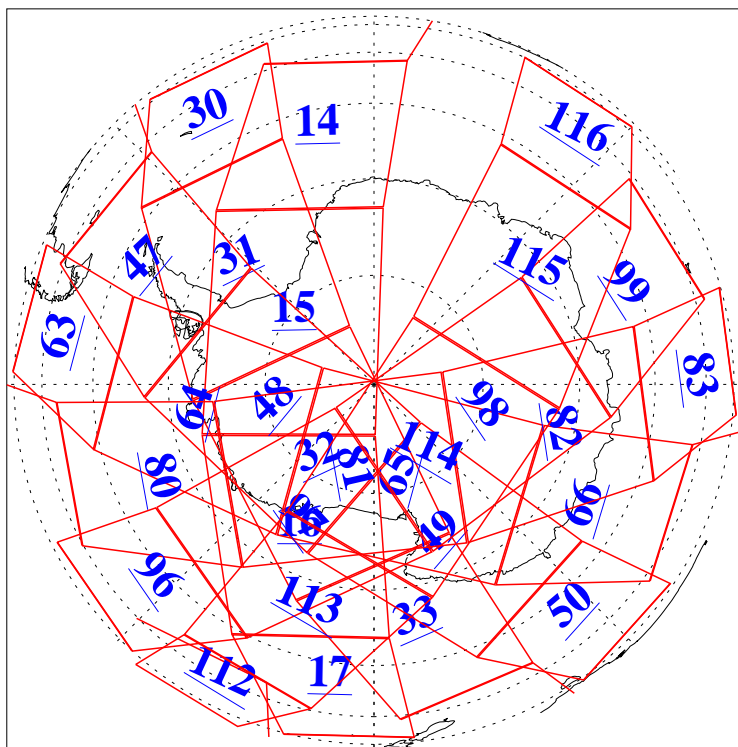

L1B Availability  
AMSU Granules: 240  
HSB Granules: 0  
AIRS Granules: 237

7 Nov 2019  
DoY 311  
Aqua Day 6396  
Granules: 1 to 120

Granules: 121 to 240

Legend: AMSU Available, HSB Available, AIRS Available

L1B Availability  
AMSU Granules: 240  
HSB Granules: 0  
AIRS Granules: 237

7 Nov 2019  
DoY 311  
Aqua Day 6396  
Ascending Granules

Descending Granules

Legend: AMSU Available, HSB Available, AIRS Available

L1B Availability  
 AMSU Granules: 240  
 HSB Granules: 0  
 AIRS Granules: 237

7 Nov 2019  
 DoY 311  
 Aqua Day 6396

Northern Hemisphere Granules

Southern Hemisphere Granules

Legend: AMSU Available, HSB Available, AIRS Available