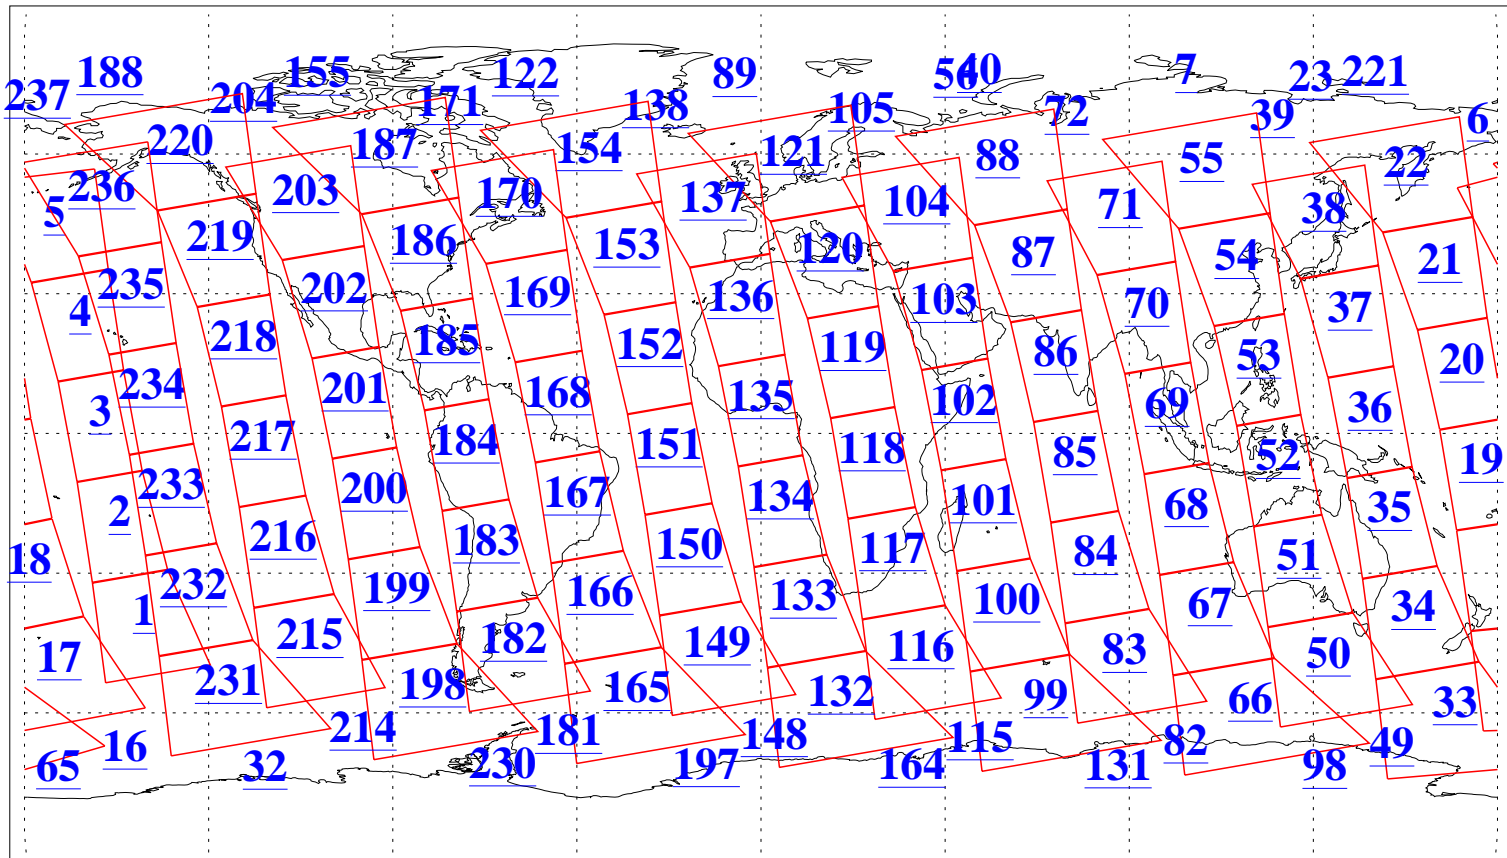

L1B Availability  
AMSU Granules: 240  
HSB Granules: 0  
AIRS Granules: 237

7 Nov 2019  
DoY 311  
Aqua Day 6396  
Granules: 1 to 120

Granules: 121 to 240

Legend: AMSU Available, HSB Available, AIRS Available

L1B Availability  
AMSU Granules: 240  
HSB Granules: 0  
AIRS Granules: 237

7 Nov 2019  
DoY 311  
Aqua Day 6396  
Ascending Granules

Descending Granules

Legend: AMSU Available, HSB Available, AIRS Available

L1B Availability  
 AMSU Granules: 240  
 HSB Granules: 0  
 AIRS Granules: 237

7 Nov 2019  
 DoY 311  
 Aqua Day 6396

Northern Hemisphere Granules

Southern Hemisphere Granules

Legend: AMSU Available, HSB Available, AIRS Available