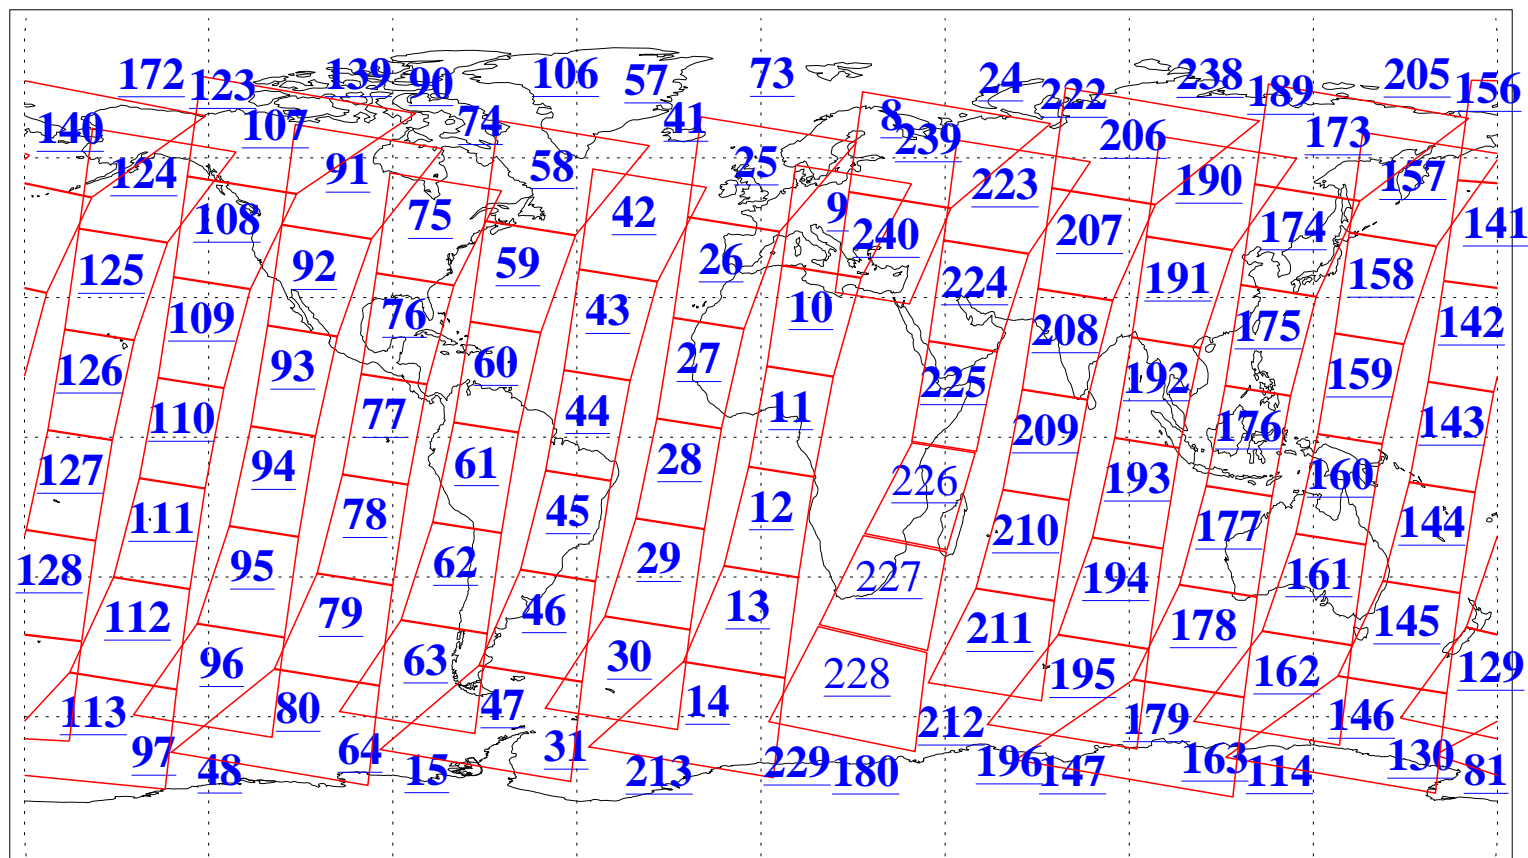

L1B Availability  
AMSU Granules: 240  
HSB Granules: 0  
AIRS Granules: 237

7 Nov 2019  
DoY 311  
Aqua Day 6396  
Granules: 1 to 120

Granules: 121 to 240

Legend: AMSU Available, HSB Available, AIRS Available

L1B Availability  
AMSU Granules: 240  
HSB Granules: 0  
AIRS Granules: 237

7 Nov 2019  
DoY 311  
Aqua Day 6396  
Ascending Granules

Descending Granules

Legend: AMSU Available, HSB Available, AIRS Available