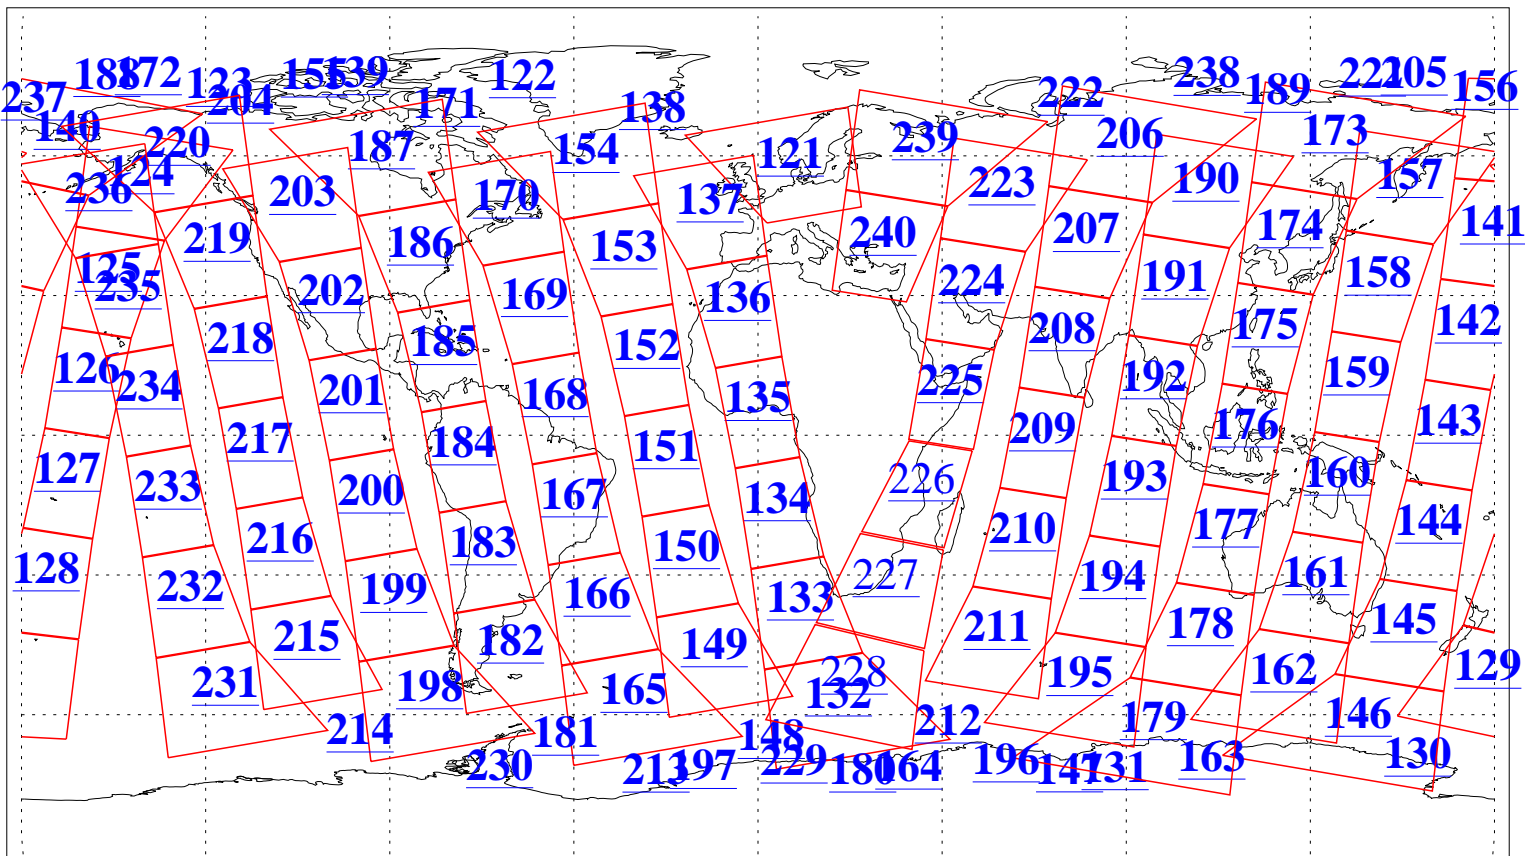

L1B Availability  
AMSU Granules: 240  
HSB Granules: 0  
AIRS Granules: 237

7 Nov 2019  
DoY 311  
Aqua Day 6396  
Granules: 1 to 120

Granules: 121 to 240

Legend: AMSU Available, HSB Available, AIRS Available

L1B Availability  
AMSU Granules: 240  
HSB Granules: 0  
AIRS Granules: 237

7 Nov 2019  
DoY 311  
Aqua Day 6396  
Ascending Granules

Descending Granules

Legend: AMSU Available, HSB Available, AIRS Available

L1B Availability  
 AMSU Granules: 240  
 HSB Granules: 0  
 AIRS Granules: 237

7 Nov 2019  
 DoY 311  
 Aqua Day 6396

Northern Hemisphere Granules

Southern Hemisphere Granules

Legend: AMSU Available, HSB Available, AIRS Available