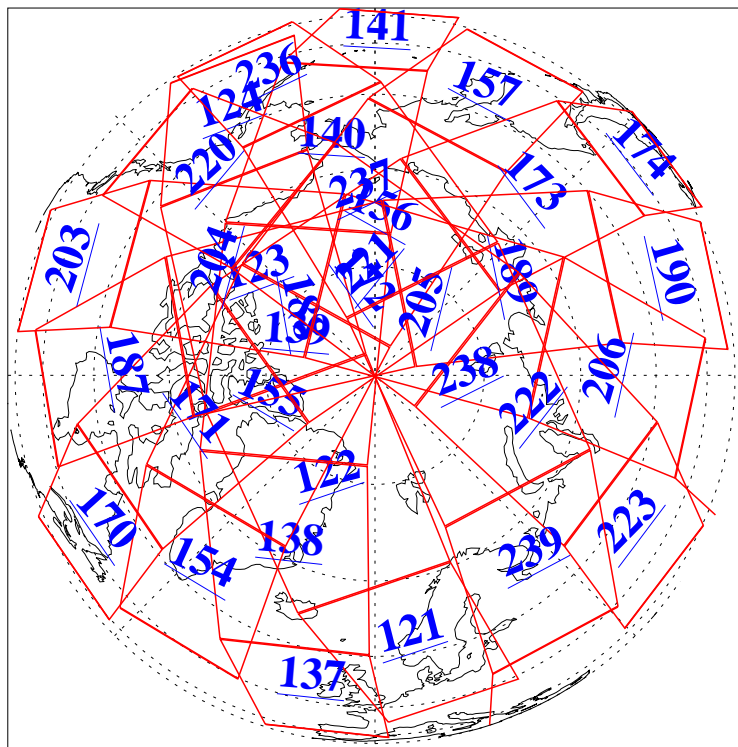

L1B Availability  
AMSU Granules: 240  
HSB Granules: 0  
AIRS Granules: 237

7 Nov 2019  
DoY 311  
Aqua Day 6396  
Ascending Granules

Descending Granules

Legend: AMSU Available, HSB Available, AIRS Available

L1B Availability  
 AMSU Granules: 240  
 HSB Granules: 0  
 AIRS Granules: 237

7 Nov 2019  
 DoY 311  
 Aqua Day 6396

Northern Hemisphere Granules

Southern Hemisphere Granules

Legend: AMSU Available, HSB Available, AIRS Available