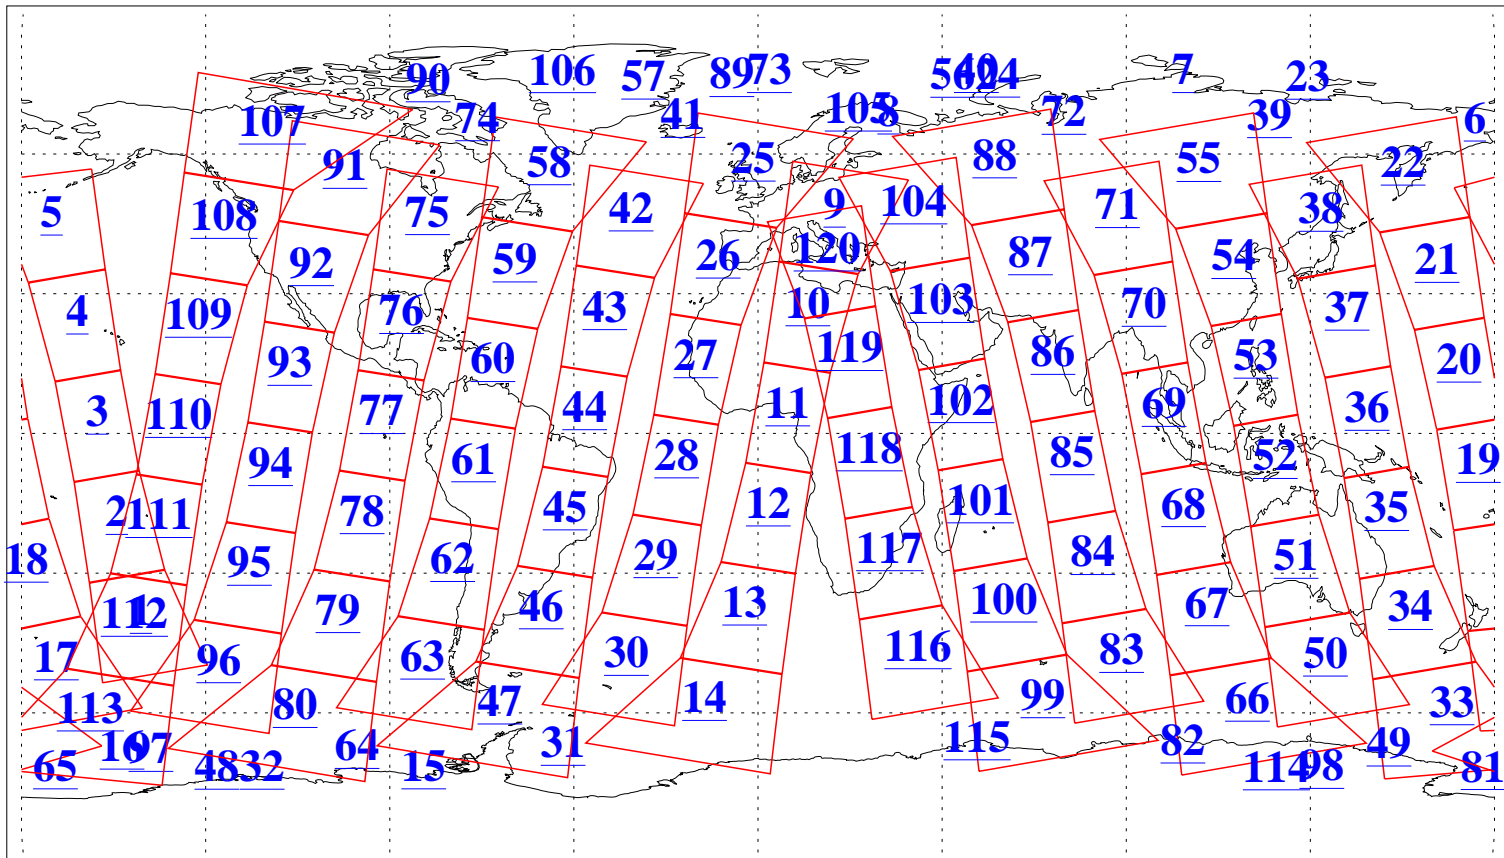

L1B Availability  
AMSU Granules: 240  
HSB Granules: 0  
AIRS Granules: 237

7 Nov 2019  
DoY 311  
Aqua Day 6396  
Granules: 1 to 120

Granules: 121 to 240

Legend: AMSU Available, HSB Available, AIRS Available

L1B Availability  
AMSU Granules: 240  
HSB Granules: 0  
AIRS Granules: 237

7 Nov 2019  
DoY 311  
Aqua Day 6396  
Ascending Granules

Descending Granules

Legend: AMSU Available, HSB Available, AIRS Available

L1B Availability  
 AMSU Granules: 240  
 HSB Granules: 0  
 AIRS Granules: 237

7 Nov 2019  
 DoY 311  
 Aqua Day 6396

Northern Hemisphere Granules

Southern Hemisphere Granules

Legend: AMSU Available, HSB Available, AIRS Available