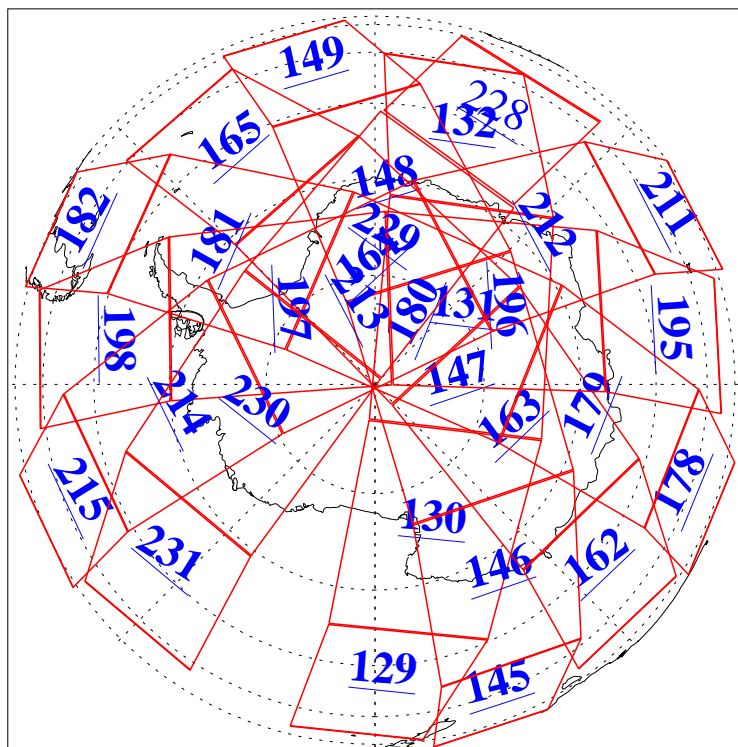

L1B Availability  
AMSU Granules: 240  
HSB Granules: 0  
AIRS Granules: 237

7 Nov 2019  
DoY 311  
Aqua Day 6396  
Granules: 1 to 120

Granules: 121 to 240

Legend: AMSU Available, HSB Available, AIRS Available

L1B Availability  
AMSU Granules: 240  
HSB Granules: 0  
AIRS Granules: 237

7 Nov 2019  
DoY 311  
Aqua Day 6396  
Ascending Granules

Descending Granules

Legend: AMSU Available, HSB Available, AIRS Available

L1B Availability  
 AMSU Granules: 240  
 HSB Granules: 0  
 AIRS Granules: 237

7 Nov 2019  
 DoY 311  
 Aqua Day 6396

Northern Hemisphere Granules

Southern Hemisphere Granules

Legend: AMSU Available, HSB Available, AIRS Available