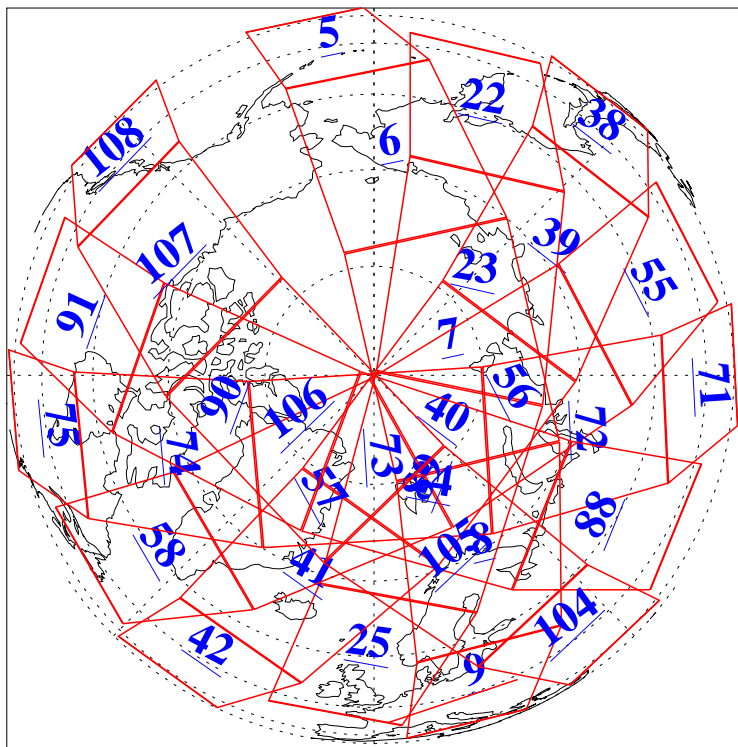

L1B Availability  
AMSU Granules: 240  
HSB Granules: 0  
AIRS Granules: 237

7 Nov 2019  
DoY 311  
Aqua Day 6396  
Granules: 1 to 120

Granules: 121 to 240

Legend: AMSU Available, HSB Available, AIRS Available

L1B Availability  
AMSU Granules: 240  
HSB Granules: 0  
AIRS Granules: 237

7 Nov 2019  
DoY 311  
Aqua Day 6396  
Ascending Granules

Descending Granules

Legend: AMSU Available, HSB Available, AIRS Available

L1B Availability  
 AMSU Granules: 240  
 HSB Granules: 0  
 AIRS Granules: 237

7 Nov 2019  
 DoY 311  
 Aqua Day 6396

Northern Hemisphere Granules

Southern Hemisphere Granules

Legend: AMSU Available, HSB Available, AIRS Available