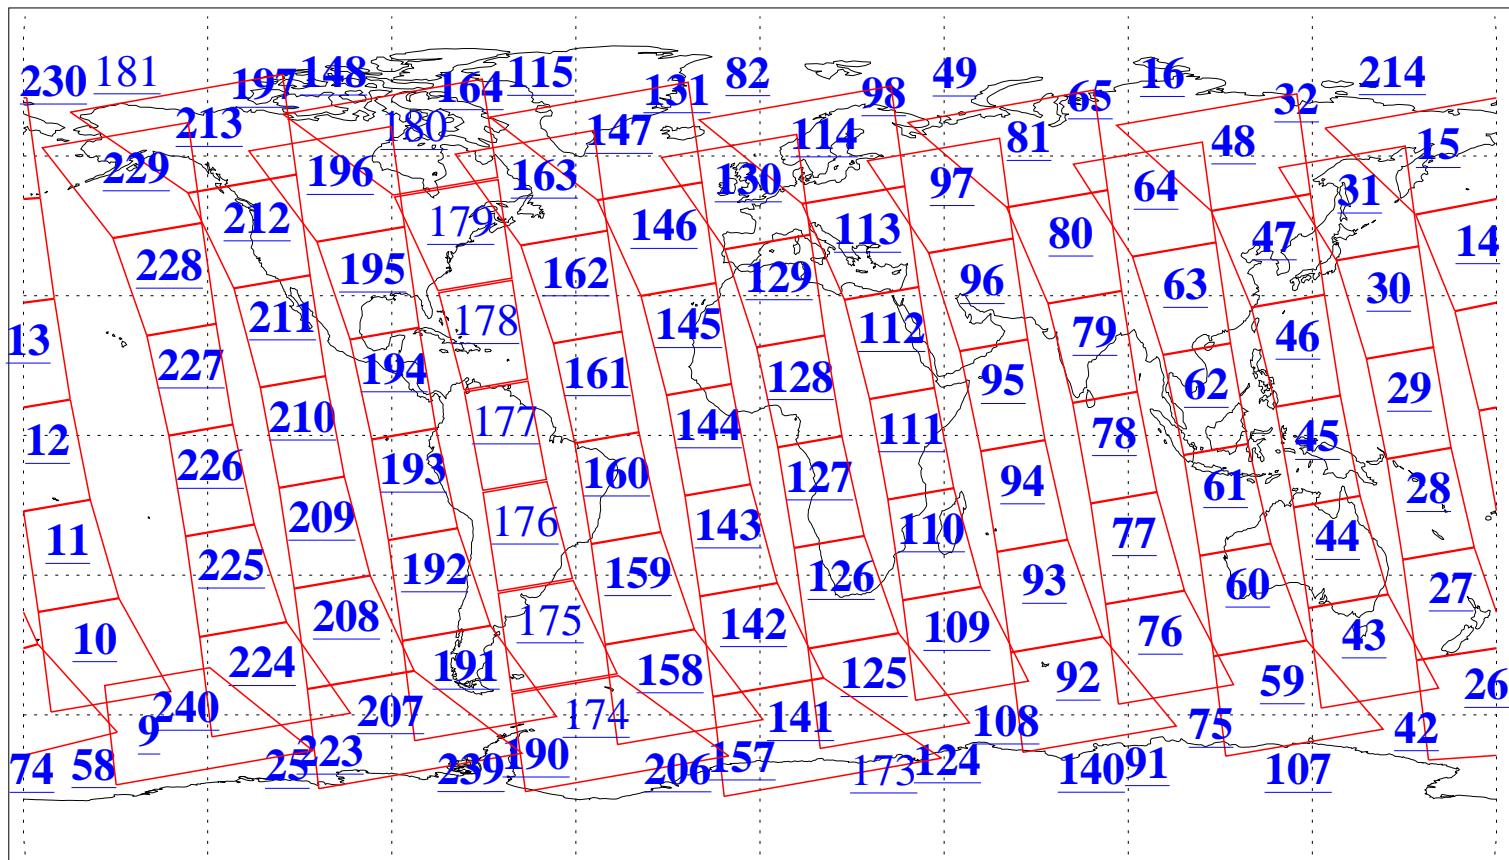

L1B Availability
AMSU Granules: 240
HSB Granules: 0
AIRS Granules: 223

6 Nov 2019
DoY 310
Aqua Day 6395
Granules: 1 to 120

Granules: 121 to 240

Legend: AMSU Available, HSB Available, AIRS Available

L1B Availability
AMSU Granules: 240
HSB Granules: 0
AIRS Granules: 223

6 Nov 2019
DoY 310
Aqua Day 6395

Ascending Granules

Descending Granules

Legend: AMSU Available, HSB Available, AIRS Available

L1B Availability
 AMSU Granules: 240
 HSB Granules: 0
 AIRS Granules: 223

6 Nov 2019
 DoY 310
 Aqua Day 6395

Northern Hemisphere Granules

Southern Hemisphere Granules

Legend: AMSU Available, HSB Available, AIRS Available