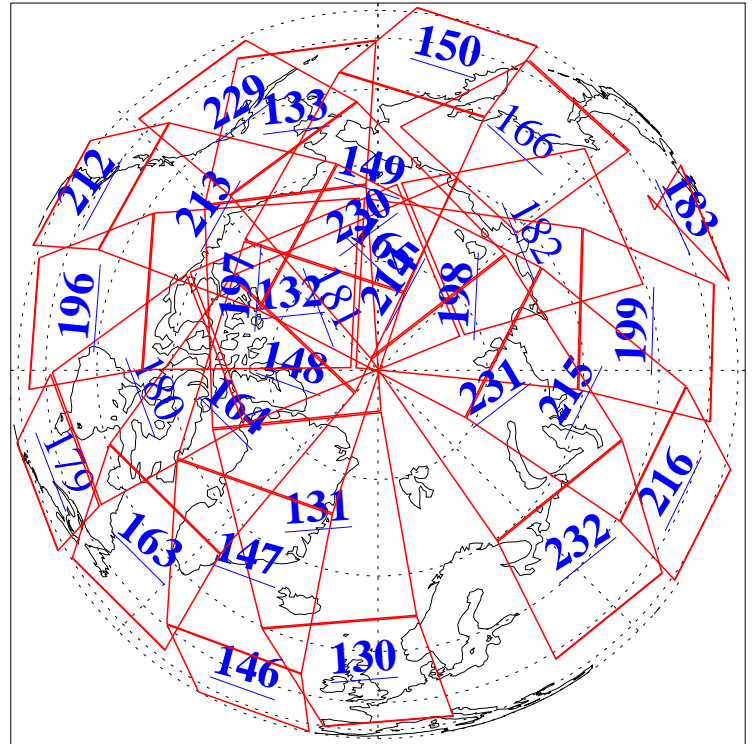

6 Nov 2019
DoY 310
Aqua Day 6395

Ascending Granules

Descending Granules

Legend: AMSU Available, HSB Available, AIRS Available

L1B Availability
 AMSU Granules: 240
 HSB Granules: 0
 AIRS Granules: 223

6 Nov 2019
 DoY 310
 Aqua Day 6395

Northern Hemisphere Granules

Southern Hemisphere Granules

Legend: AMSU Available, HSB Available, AIRS Available