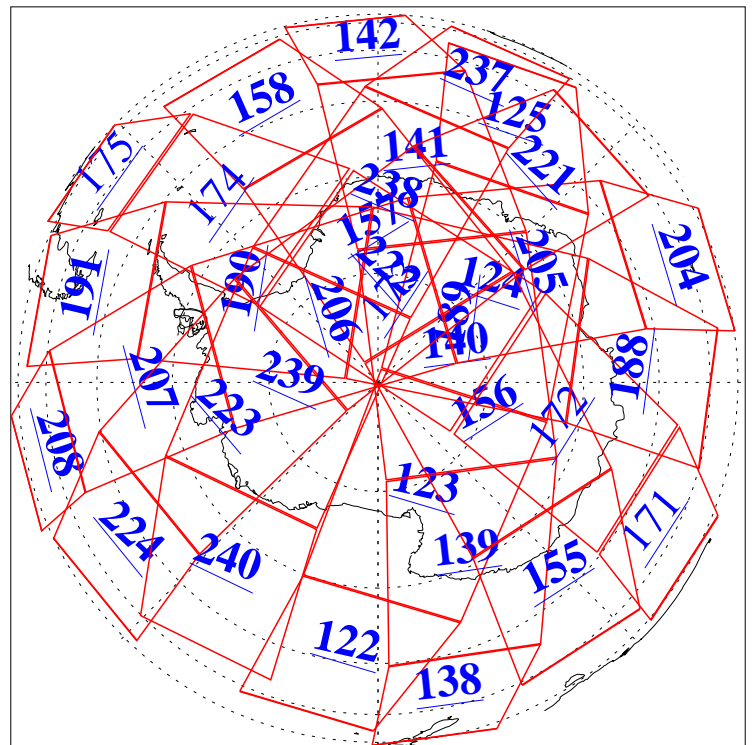

L1B Availability
AMSU Granules: 240
HSB Granules: 0
AIRS Granules: 223

6 Nov 2019
DoY 310
Aqua Day 6395
Granules: 1 to 120

Granules: 121 to 240

Legend: AMSU Available, HSB Available, AIRS Available

L1B Availability
AMSU Granules: 240
HSB Granules: 0
AIRS Granules: 223

6 Nov 2019
DoY 310
Aqua Day 6395

Ascending Granules

Descending Granules

Legend: AMSU Available, HSB Available, AIRS Available

L1B Availability
 AMSU Granules: 240
 HSB Granules: 0
 AIRS Granules: 223

6 Nov 2019
 DoY 310
 Aqua Day 6395

Northern Hemisphere Granules

Southern Hemisphere Granules

Legend: AMSU Available, HSB Available, AIRS Available