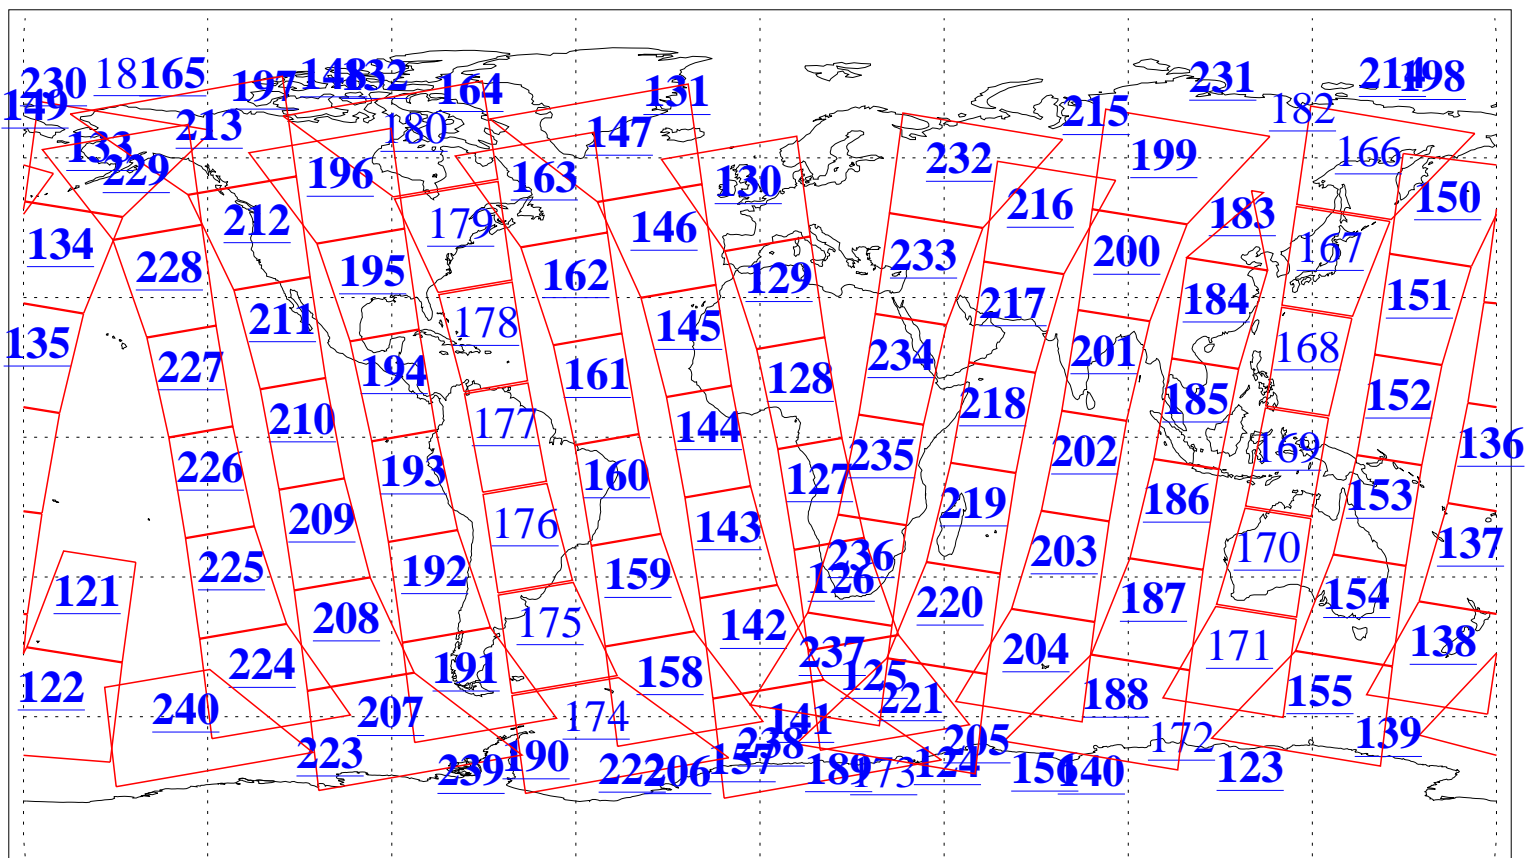

L1B Availability
AMSU Granules: 240
HSB Granules: 0
AIRS Granules: 223

6 Nov 2019
DoY 310
Aqua Day 6395
Granules: 1 to 120

Granules: 121 to 240

Legend: AMSU Available, HSB Available, AIRS Available

L1B Availability
AMSU Granules: 240
HSB Granules: 0
AIRS Granules: 223

6 Nov 2019
DoY 310
Aqua Day 6395

Ascending Granules

Descending Granules

Legend: AMSU Available, HSB Available, AIRS Available

L1B Availability
 AMSU Granules: 240
 HSB Granules: 0
 AIRS Granules: 223

6 Nov 2019
 DoY 310
 Aqua Day 6395

Northern Hemisphere Granules

Southern Hemisphere Granules

Legend: AMSU Available, HSB Available, AIRS Available