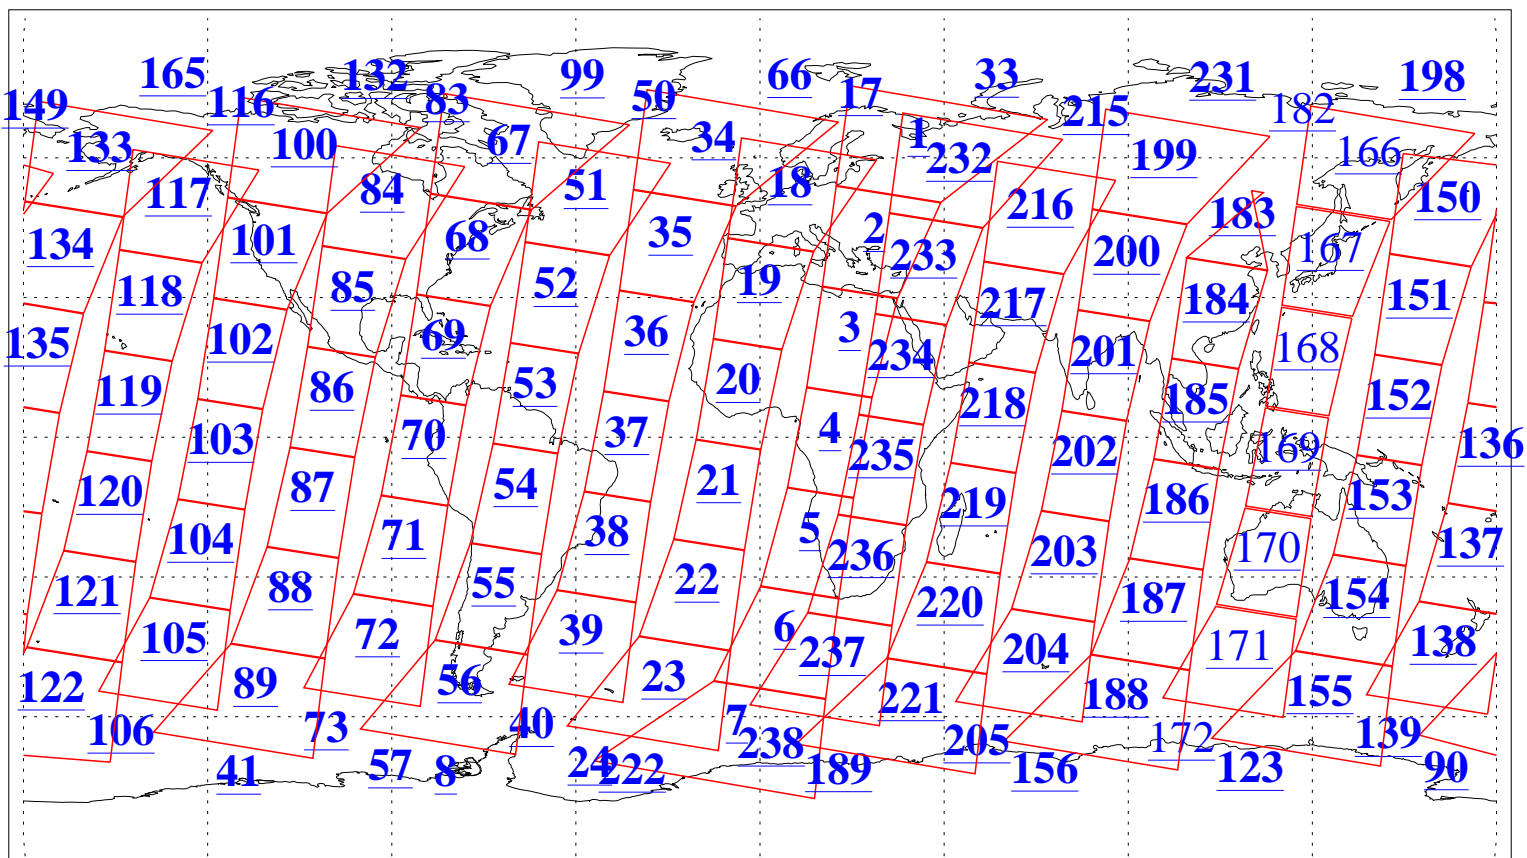

L1B Availability
AMSU Granules: 240
HSB Granules: 0
AIRS Granules: 223

6 Nov 2019
DoY 310
Aqua Day 6395
Granules: 1 to 120

Granules: 121 to 240

Legend: AMSU Available, HSB Available, AIRS Available

L1B Availability
AMSU Granules: 240
HSB Granules: 0
AIRS Granules: 223

6 Nov 2019
DoY 310
Aqua Day 6395

Ascending Granules

Descending Granules

Legend: AMSU Available, HSB Available, AIRS Available

L1B Availability
 AMSU Granules: 240
 HSB Granules: 0
 AIRS Granules: 223

6 Nov 2019
 DoY 310
 Aqua Day 6395

Northern Hemisphere Granules

Southern Hemisphere Granules

Legend: AMSU Available, HSB Available, AIRS Available