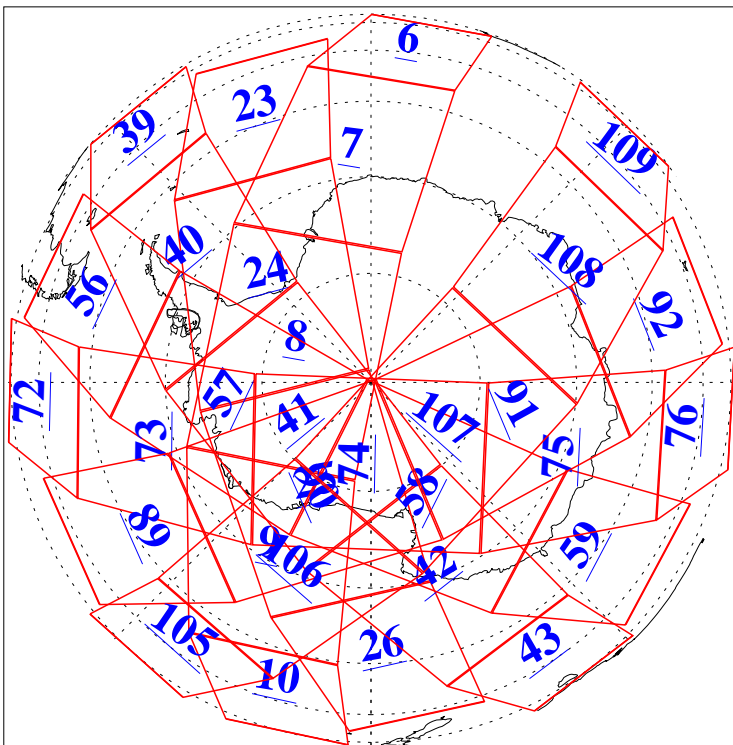

L1B Availability
AMSU Granules: 240
HSB Granules: 0
AIRS Granules: 223

6 Nov 2019
DoY 310
Aqua Day 6395
Granules: 1 to 120

Granules: 121 to 240

Legend: AMSU Available, HSB Available, AIRS Available

L1B Availability
AMSU Granules: 240
HSB Granules: 0
AIRS Granules: 223

6 Nov 2019
DoY 310
Aqua Day 6395

Ascending Granules

Descending Granules

Legend: AMSU Available, HSB Available, AIRS Available

L1B Availability
 AMSU Granules: 240
 HSB Granules: 0
 AIRS Granules: 223

6 Nov 2019
 DoY 310
 Aqua Day 6395

Northern Hemisphere Granules

Southern Hemisphere Granules

Legend: AMSU Available, HSB Available, AIRS Available