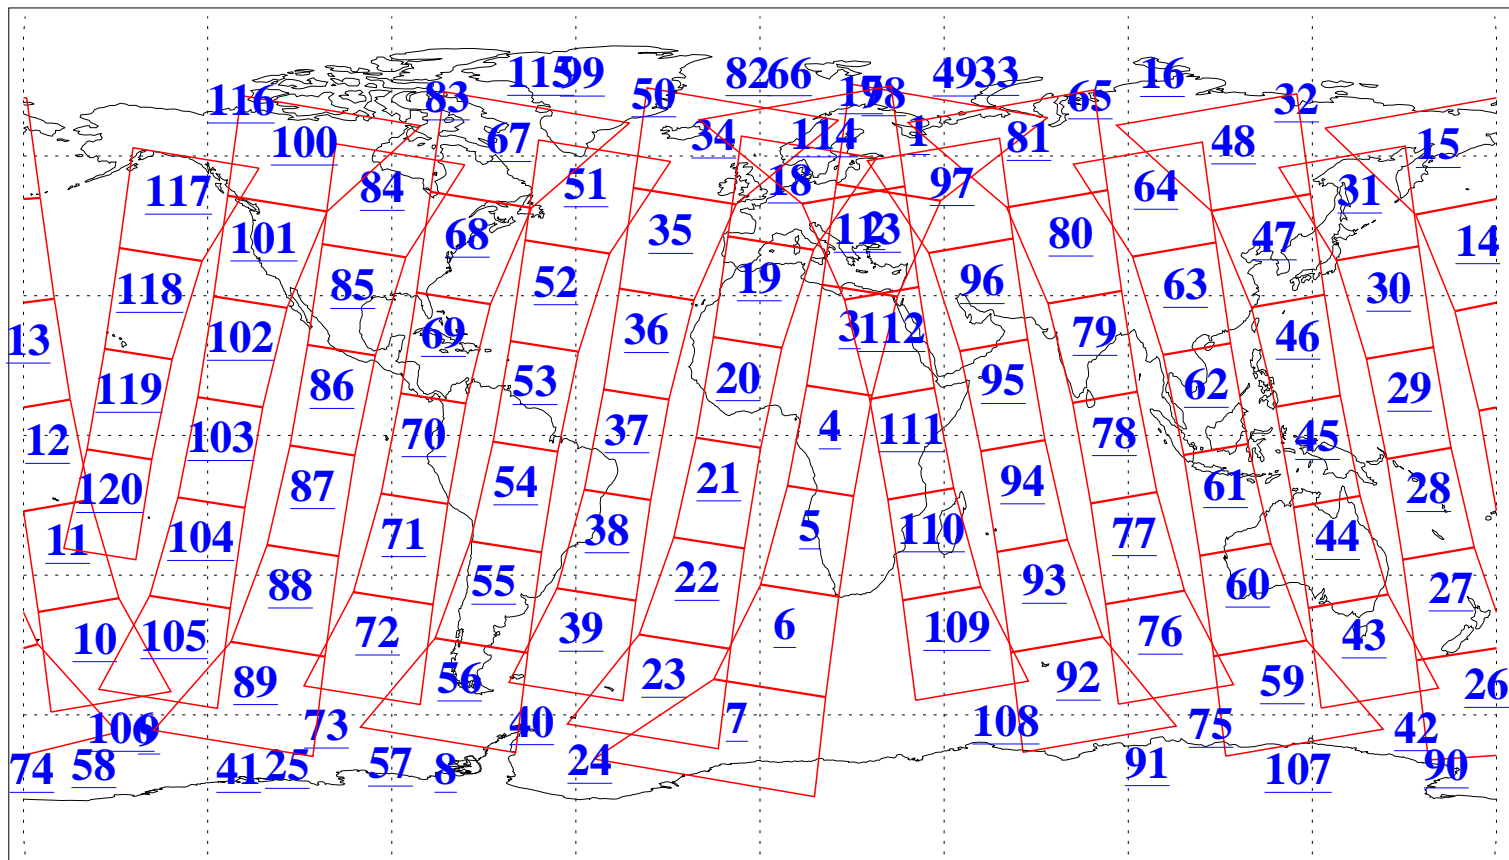

L1B Availability
AMSU Granules: 240
HSB Granules: 0
AIRS Granules: 223

6 Nov 2019
DoY 310
Aqua Day 6395
Granules: 1 to 120

Granules: 121 to 240

Legend: AMSU Available, HSB Available, AIRS Available

L1B Availability
AMSU Granules: 240
HSB Granules: 0
AIRS Granules: 223

6 Nov 2019
DoY 310
Aqua Day 6395

Ascending Granules

Descending Granules

Legend: AMSU Available, HSB Available, AIRS Available

L1B Availability
 AMSU Granules: 240
 HSB Granules: 0
 AIRS Granules: 223

6 Nov 2019
 DoY 310
 Aqua Day 6395

Northern Hemisphere Granules

Southern Hemisphere Granules

Legend: AMSU Available, HSB Available, AIRS Available