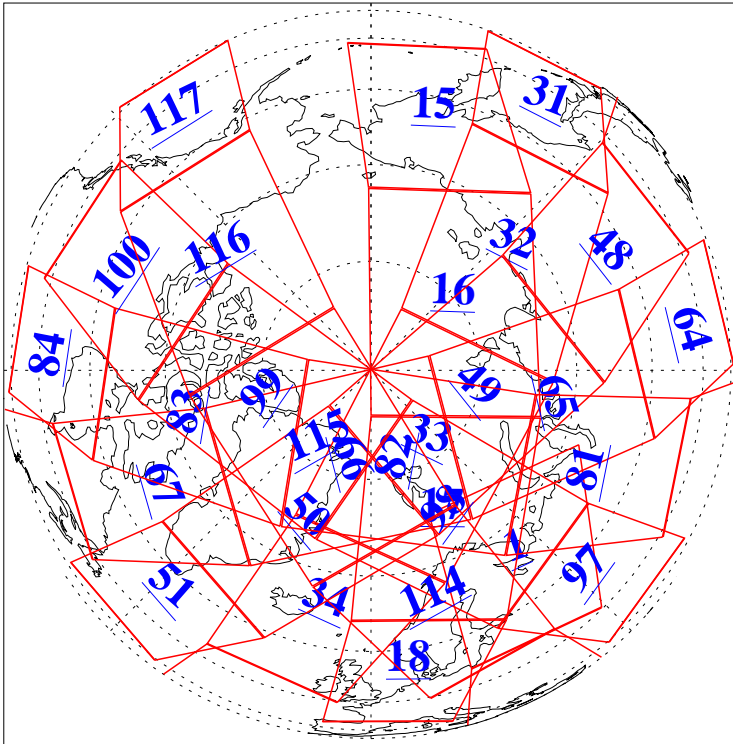

L1B Availability
AMSU Granules: 240
HSB Granules: 0
AIRS Granules: 223

6 Nov 2019
DoY 310
Aqua Day 6395
Granules: 1 to 120

Granules: 121 to 240

Legend: AMSU Available, HSB Available, AIRS Available

L1B Availability
AMSU Granules: 240
HSB Granules: 0
AIRS Granules: 223

6 Nov 2019
DoY 310
Aqua Day 6395

Ascending Granules

Descending Granules

Legend: AMSU Available, HSB Available, AIRS Available

L1B Availability
 AMSU Granules: 240
 HSB Granules: 0
 AIRS Granules: 223

6 Nov 2019
 DoY 310
 Aqua Day 6395

Northern Hemisphere Granules

Southern Hemisphere Granules

Legend: AMSU Available, HSB Available, AIRS Available