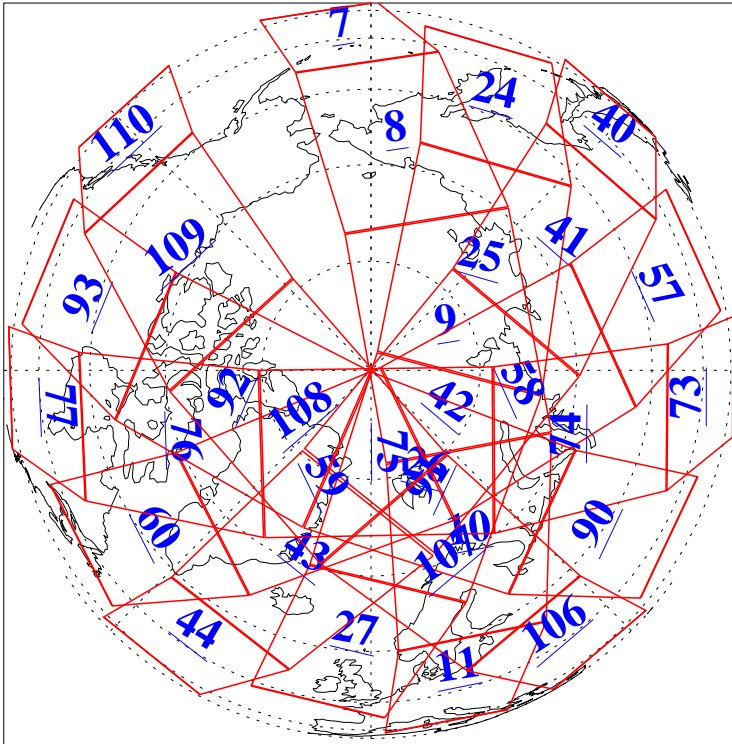

L1B Availability
AMSU Granules: 240
HSB Granules: 0
AIRS Granules: 240

5 Nov 2019
DoY 309
Aqua Day 6394
Granules: 1 to 120

Granules: 121 to 240

Legend: AMSU Available, HSB Available, AIRS Available

L1B Availability
AMSU Granules: 240
HSB Granules: 0
AIRS Granules: 240

5 Nov 2019
DoY 309
Aqua Day 6394
Ascending Granules

Descending Granules

Legend: AMSU Available, HSB Available, AIRS Available

L1B Availability
AMSU Granules: 240
HSB Granules: 0
AIRS Granules: 240

5 Nov 2019
DoY 309
Aqua Day 6394

Northern Hemisphere Granules

Southern Hemisphere Granules

Legend: AMSU Available, HSB Available, AIRS Available