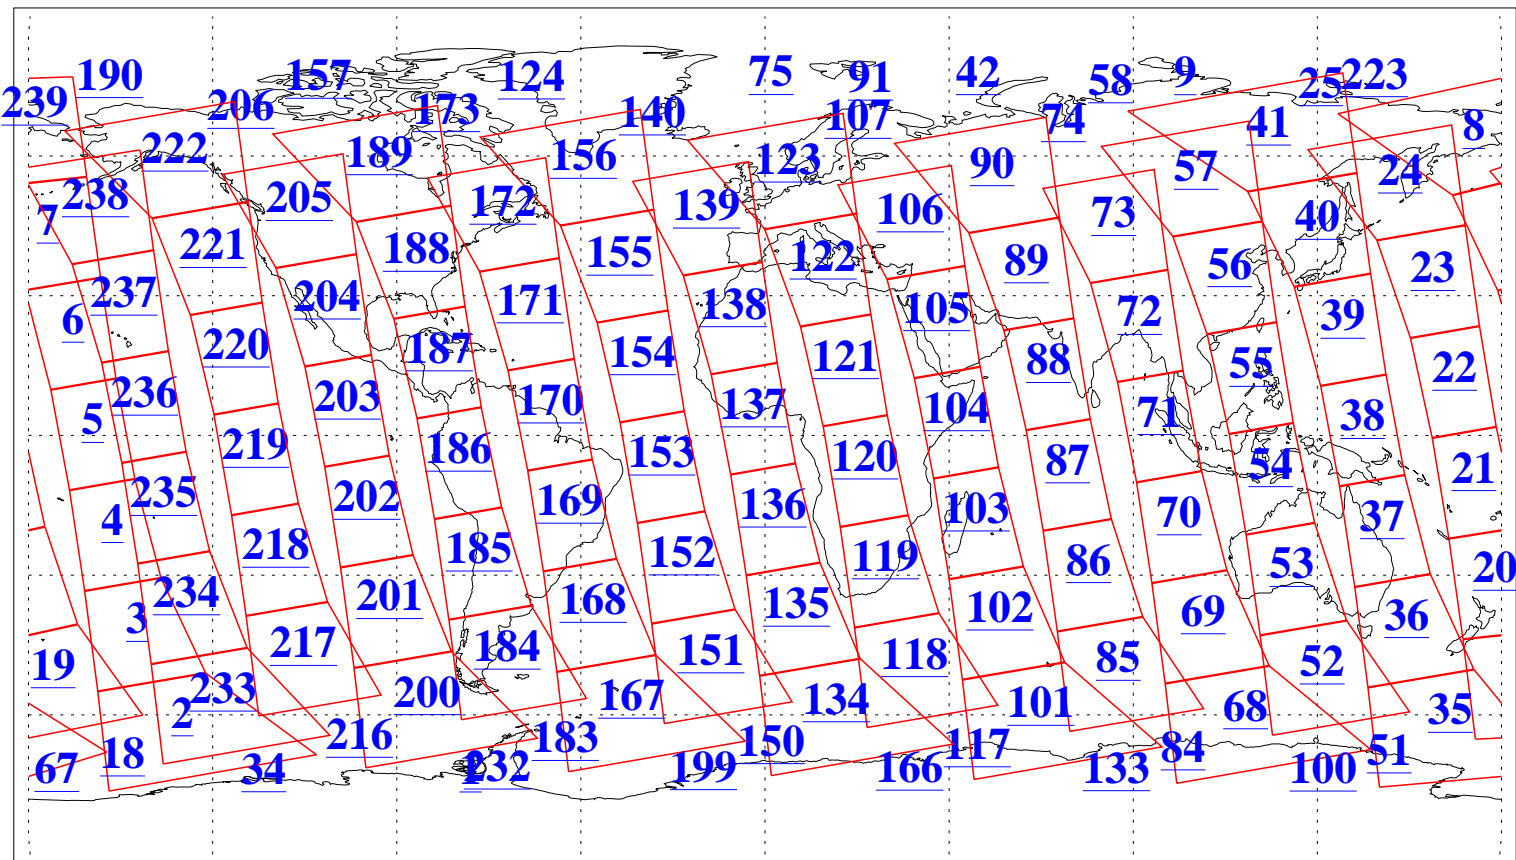

L1B Availability
AMSU Granules: 240
HSB Granules: 0
AIRS Granules: 240

5 Nov 2019
DoY 309
Aqua Day 6394
Granules: 1 to 120

Granules: 121 to 240

Legend: AMSU Available, HSB Available, AIRS Available

L1B Availability
AMSU Granules: 240
HSB Granules: 0
AIRS Granules: 240

5 Nov 2019
DoY 309
Aqua Day 6394
Ascending Granules

Descending Granules

Legend: AMSU Available, HSB Available, AIRS Available

L1B Availability
AMSU Granules: 240
HSB Granules: 0
AIRS Granules: 240

5 Nov 2019
DoY 309
Aqua Day 6394

Northern Hemisphere Granules

Southern Hemisphere Granules

Legend: AMSU Available, HSB Available, AIRS Available