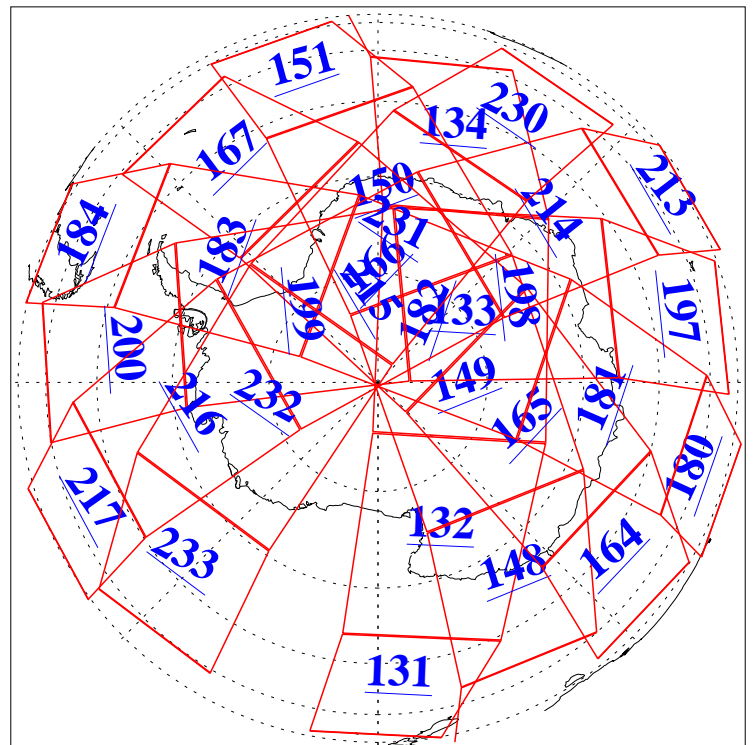

L1B Availability
AMSU Granules: 240
HSB Granules: 0
AIRS Granules: 240

5 Nov 2019
DoY 309
Aqua Day 6394
Granules: 1 to 120

Granules: 121 to 240

Legend: AMSU Available, HSB Available, AIRS Available

L1B Availability
AMSU Granules: 240
HSB Granules: 0
AIRS Granules: 240

5 Nov 2019
DoY 309
Aqua Day 6394
Ascending Granules

Descending Granules

Legend: AMSU Available, HSB Available, AIRS Available

L1B Availability
AMSU Granules: 240
HSB Granules: 0
AIRS Granules: 240

5 Nov 2019
DoY 309
Aqua Day 6394

Northern Hemisphere Granules

Southern Hemisphere Granules

Legend: AMSU Available, HSB Available, AIRS Available