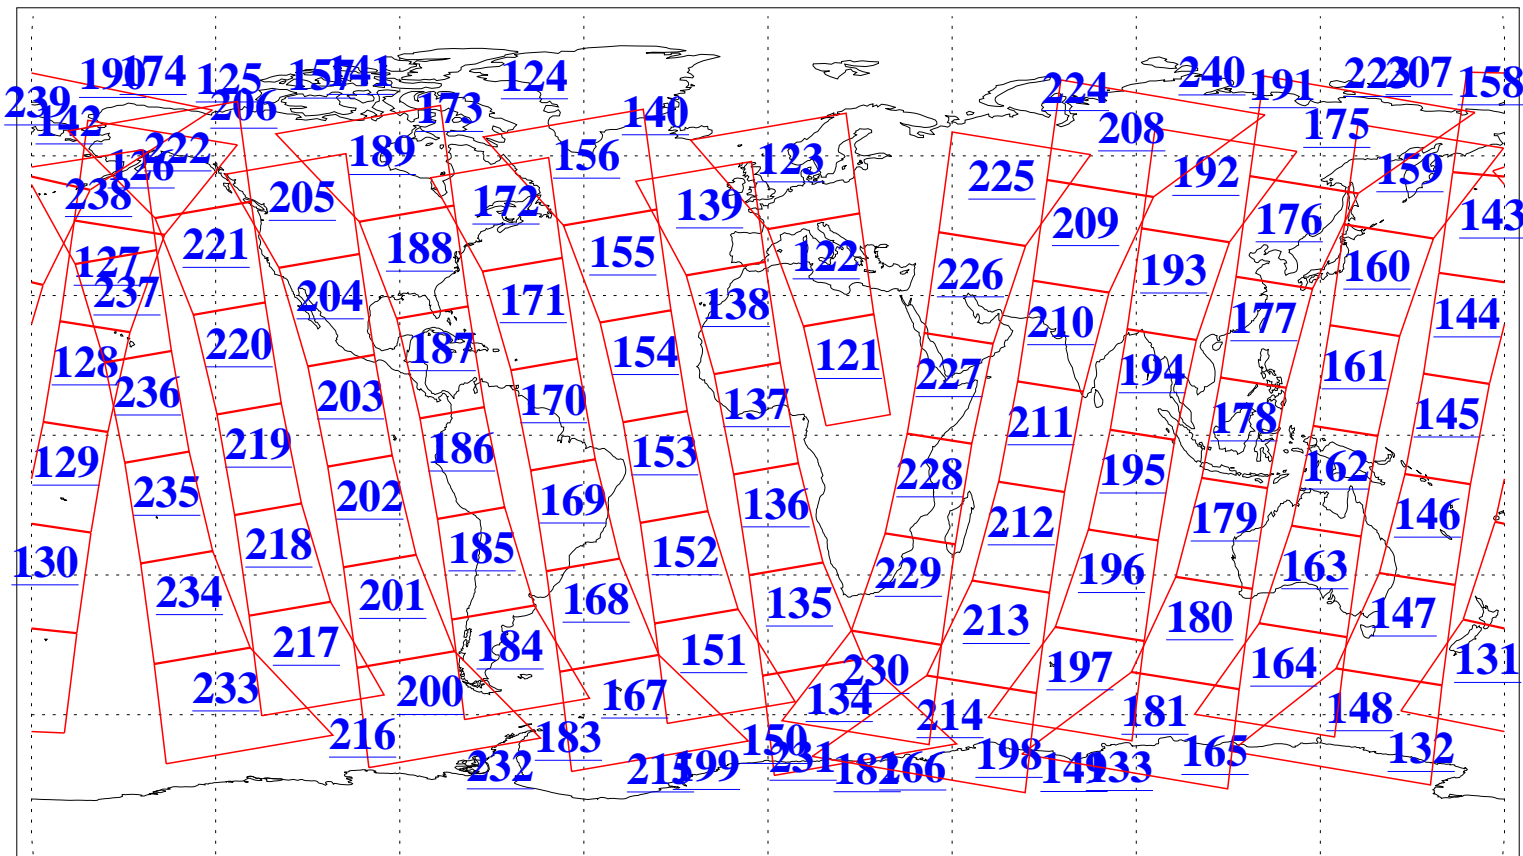

L1B Availability
AMSU Granules: 240
HSB Granules: 0
AIRS Granules: 240

5 Nov 2019
DoY 309
Aqua Day 6394
Granules: 1 to 120

Granules: 121 to 240

Legend: AMSU Available, HSB Available, AIRS Available

L1B Availability
AMSU Granules: 240
HSB Granules: 0
AIRS Granules: 240

5 Nov 2019
DoY 309
Aqua Day 6394
Ascending Granules

Descending Granules

Legend: AMSU Available, HSB Available, AIRS Available

L1B Availability
AMSU Granules: 240
HSB Granules: 0
AIRS Granules: 240

5 Nov 2019
DoY 309
Aqua Day 6394

Northern Hemisphere Granules

Southern Hemisphere Granules

Legend: AMSU Available, HSB Available, AIRS Available