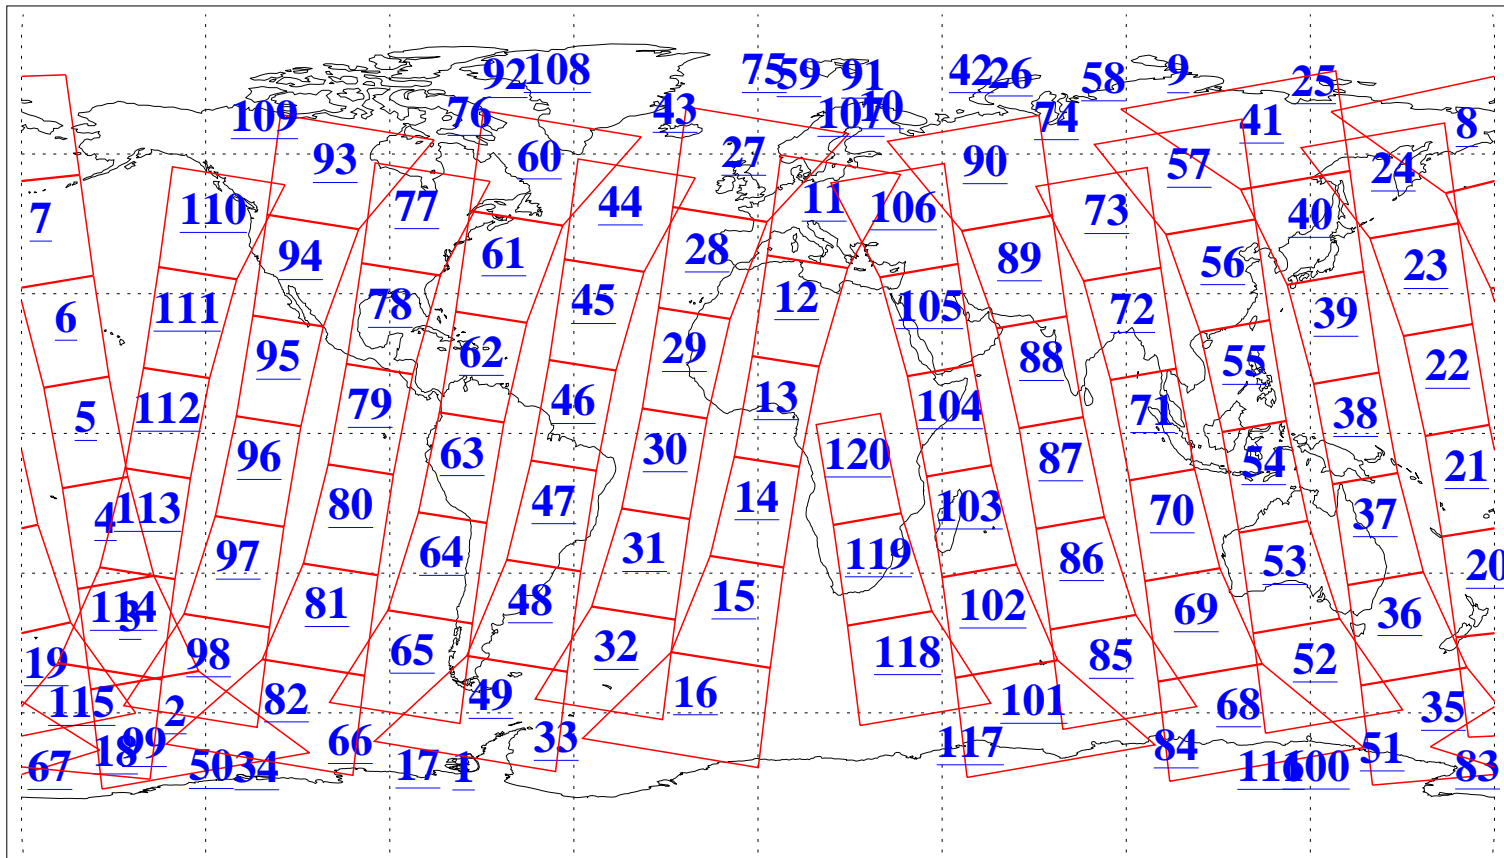

L1B Availability
AMSU Granules: 240
HSB Granules: 0
AIRS Granules: 240

5 Nov 2019
DoY 309
Aqua Day 6394
Granules: 1 to 120

Granules: 121 to 240

Legend: AMSU Available, HSB Available, AIRS Available

L1B Availability
AMSU Granules: 240
HSB Granules: 0
AIRS Granules: 240

5 Nov 2019
DoY 309
Aqua Day 6394
Ascending Granules

Descending Granules

Legend: AMSU Available, HSB Available, AIRS Available

L1B Availability
AMSU Granules: 240
HSB Granules: 0
AIRS Granules: 240

5 Nov 2019
DoY 309
Aqua Day 6394

Northern Hemisphere Granules

Southern Hemisphere Granules

Legend: AMSU Available, HSB Available, AIRS Available