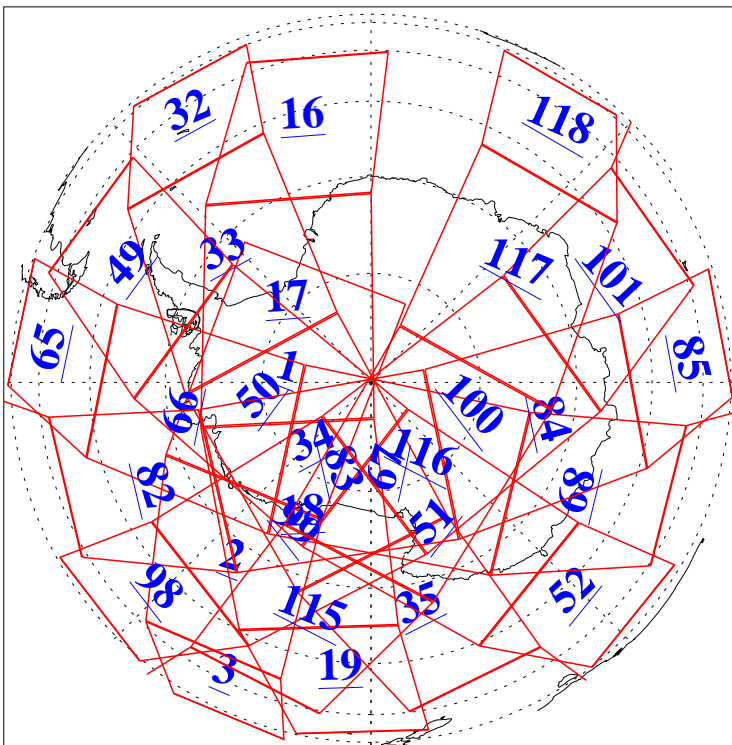

L1B Availability
AMSU Granules: 240
HSB Granules: 0
AIRS Granules: 240

5 Nov 2019
DoY 309
Aqua Day 6394
Granules: 1 to 120

Granules: 121 to 240

Legend: AMSU Available, HSB Available, AIRS Available

L1B Availability
AMSU Granules: 240
HSB Granules: 0
AIRS Granules: 240

5 Nov 2019
DoY 309
Aqua Day 6394
Ascending Granules

Descending Granules

Legend: AMSU Available, HSB Available, AIRS Available

L1B Availability
AMSU Granules: 240
HSB Granules: 0
AIRS Granules: 240

5 Nov 2019
DoY 309
Aqua Day 6394

Northern Hemisphere Granules

Southern Hemisphere Granules

Legend: AMSU Available, HSB Available, AIRS Available