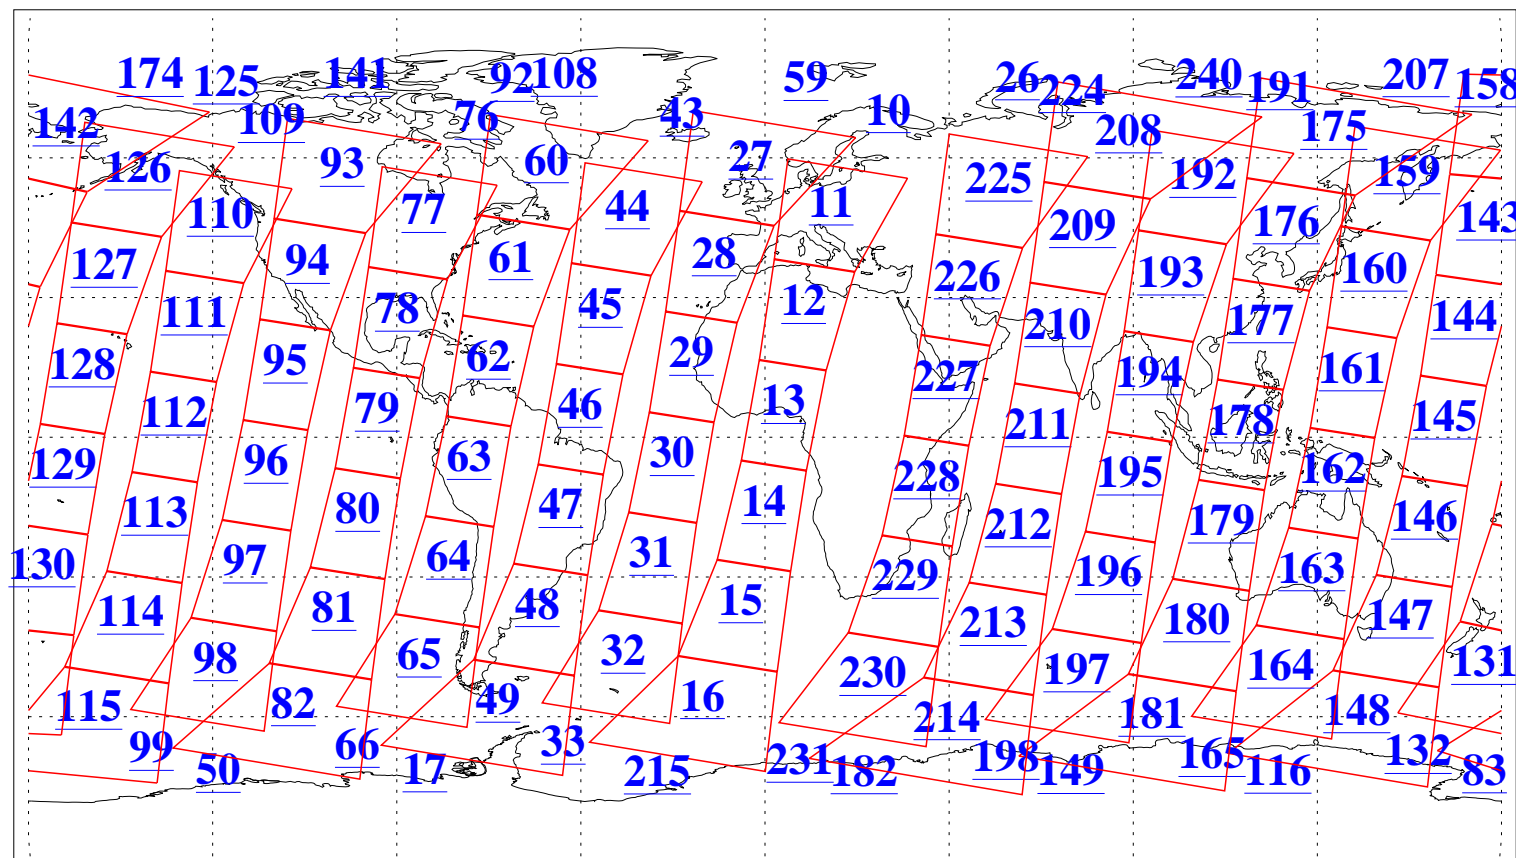

L1B Availability
AMSU Granules: 240
HSB Granules: 0
AIRS Granules: 240

5 Nov 2019
DoY 309
Aqua Day 6394
Granules: 1 to 120

Granules: 121 to 240

Legend: AMSU Available, HSB Available, AIRS Available

L1B Availability
AMSU Granules: 240
HSB Granules: 0
AIRS Granules: 240

5 Nov 2019
DoY 309
Aqua Day 6394
Ascending Granules

Descending Granules

Legend: AMSU Available, HSB Available, AIRS Available

L1B Availability
AMSU Granules: 240
HSB Granules: 0
AIRS Granules: 240

5 Nov 2019
DoY 309
Aqua Day 6394

Northern Hemisphere Granules

Southern Hemisphere Granules

Legend: AMSU Available, HSB Available, AIRS Available