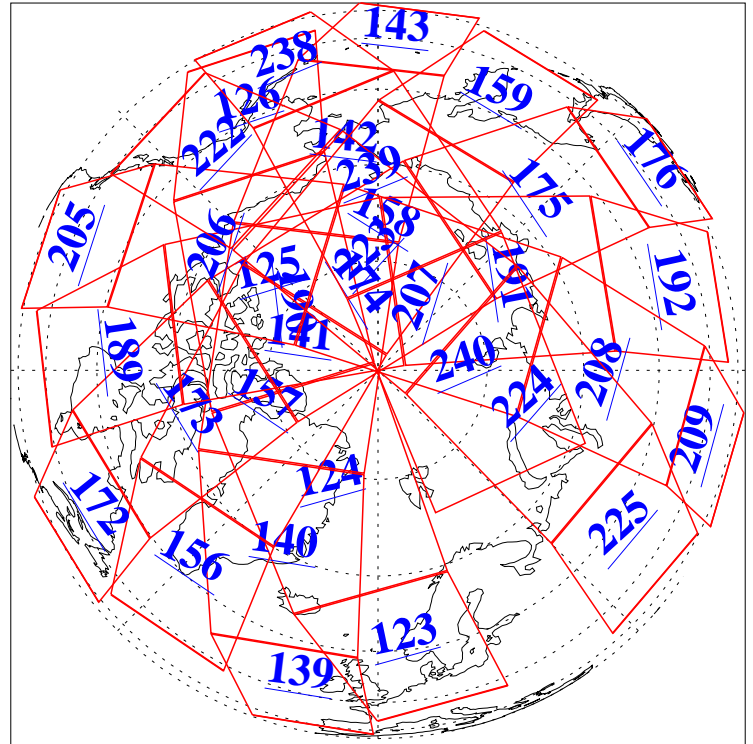

L1B Availability
AMSU Granules: 240
HSB Granules: 0
AIRS Granules: 240

5 Nov 2019
DoY 309
Aqua Day 6394
Granules: 1 to 120

Granules: 121 to 240

Legend: AMSU Available, HSB Available, AIRS Available

L1B Availability
AMSU Granules: 240
HSB Granules: 0
AIRS Granules: 240

5 Nov 2019
DoY 309
Aqua Day 6394
Ascending Granules

Descending Granules

Legend: AMSU Available, HSB Available, AIRS Available

L1B Availability
AMSU Granules: 240
HSB Granules: 0
AIRS Granules: 240

5 Nov 2019
DoY 309
Aqua Day 6394

Northern Hemisphere Granules

Southern Hemisphere Granules

Legend: AMSU Available, HSB Available, AIRS Available