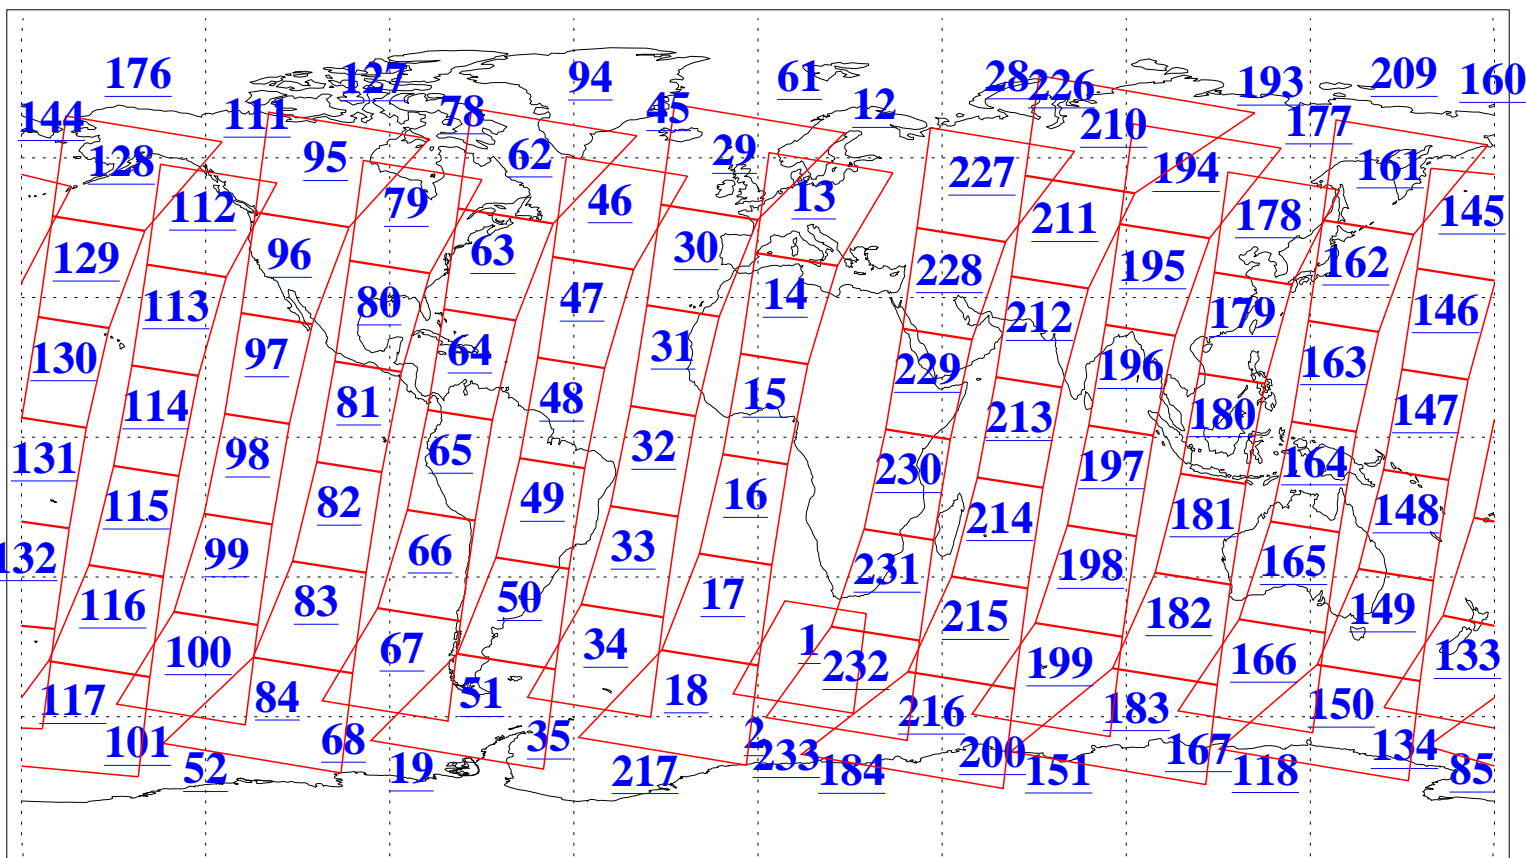

L1B Availability
AMSU Granules: 240
HSB Granules: 0
AIRS Granules: 240

3 Nov 2019
DoY 307
Aqua Day 6392
Granules: 1 to 120

Granules: 121 to 240

Legend: AMSU Available, HSB Available, AIRS Available

L1B Availability
AMSU Granules: 240
HSB Granules: 0
AIRS Granules: 240

3 Nov 2019
DoY 307
Aqua Day 6392

Ascending Granules

Descending Granules

Legend: AMSU Available, HSB Available, AIRS Available

L1B Availability
 AMSU Granules: 240
 HSB Granules: 0
 AIRS Granules: 240

3 Nov 2019
 DoY 307
 Aqua Day 6392

Northern Hemisphere Granules

Southern Hemisphere Granules

Legend: AMSU Available, HSB Available, AIRS Available