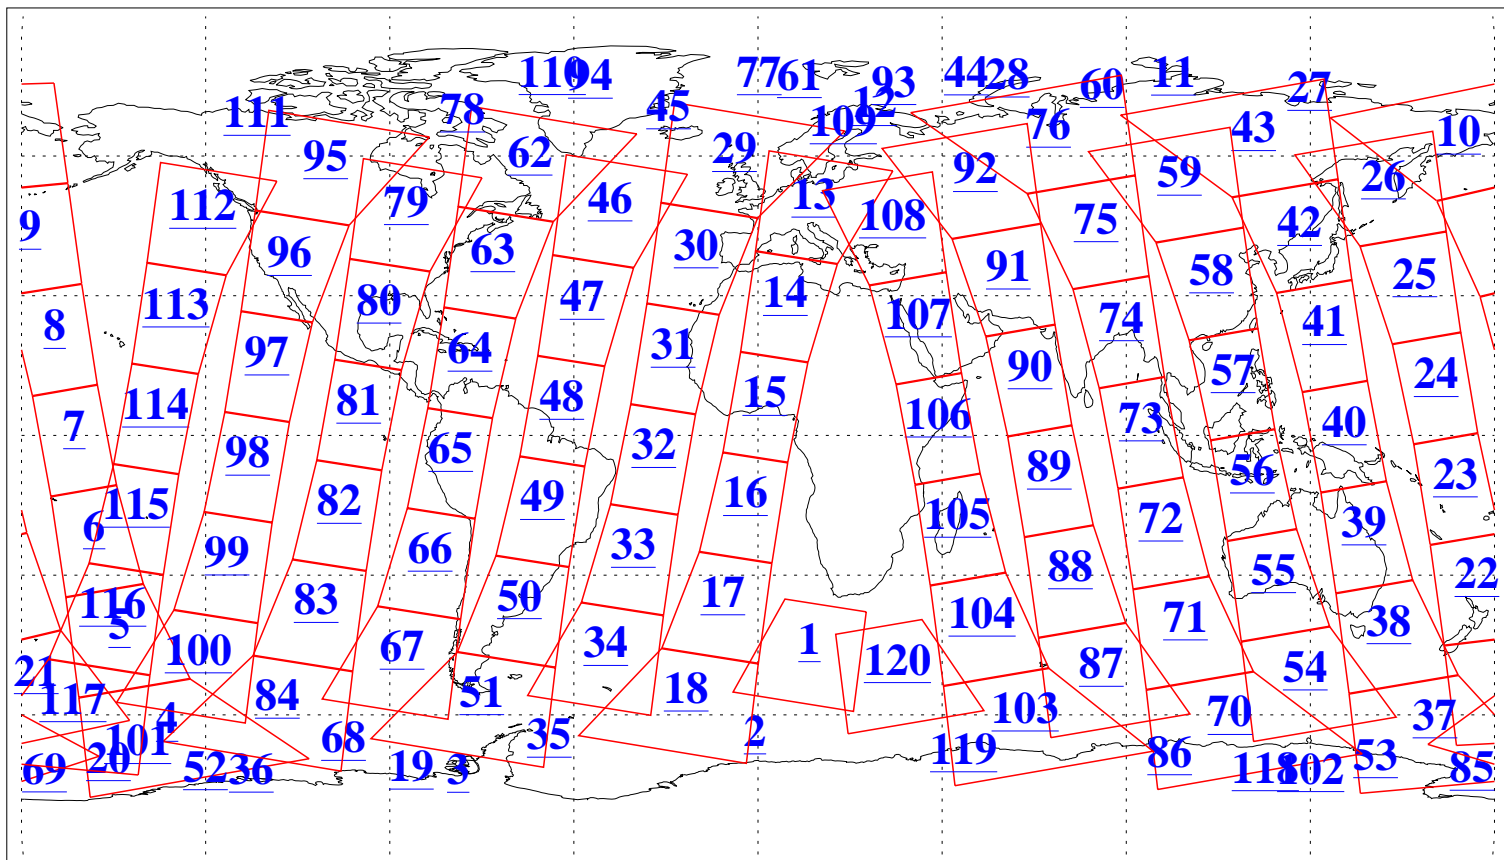

L1B Availability
AMSU Granules: 240
HSB Granules: 0
AIRS Granules: 240

3 Nov 2019
DoY 307
Aqua Day 6392
Granules: 1 to 120

Granules: 121 to 240

Legend: AMSU Available, HSB Available, AIRS Available

L1B Availability
AMSU Granules: 240
HSB Granules: 0
AIRS Granules: 240

3 Nov 2019
DoY 307
Aqua Day 6392

Ascending Granules

Descending Granules

Legend: AMSU Available, HSB Available, AIRS Available

L1B Availability
 AMSU Granules: 240
 HSB Granules: 0
 AIRS Granules: 240

3 Nov 2019
 DoY 307
 Aqua Day 6392

Northern Hemisphere Granules

Southern Hemisphere Granules

Legend: AMSU Available, HSB Available, AIRS Available