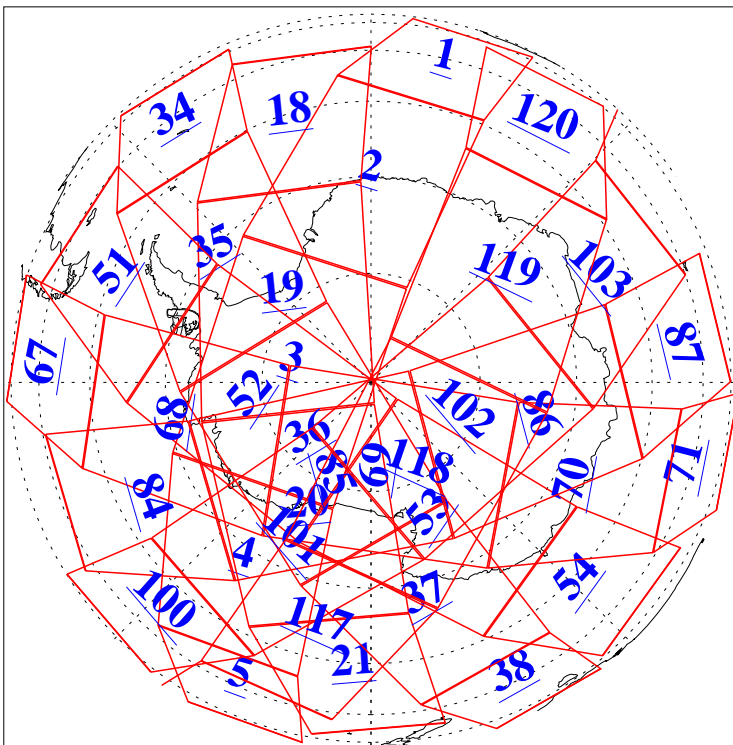

L1B Availability
AMSU Granules: 240
HSB Granules: 0
AIRS Granules: 240

3 Nov 2019
DoY 307
Aqua Day 6392
Granules: 1 to 120

Granules: 121 to 240

Legend: AMSU Available, HSB Available, AIRS Available

L1B Availability
AMSU Granules: 240
HSB Granules: 0
AIRS Granules: 240

3 Nov 2019
DoY 307
Aqua Day 6392

Ascending Granules

Descending Granules

Legend: AMSU Available, HSB Available, AIRS Available

L1B Availability
 AMSU Granules: 240
 HSB Granules: 0
 AIRS Granules: 240

3 Nov 2019
 DoY 307
 Aqua Day 6392

Northern Hemisphere Granules

Southern Hemisphere Granules

Legend: AMSU Available, HSB Available, AIRS Available