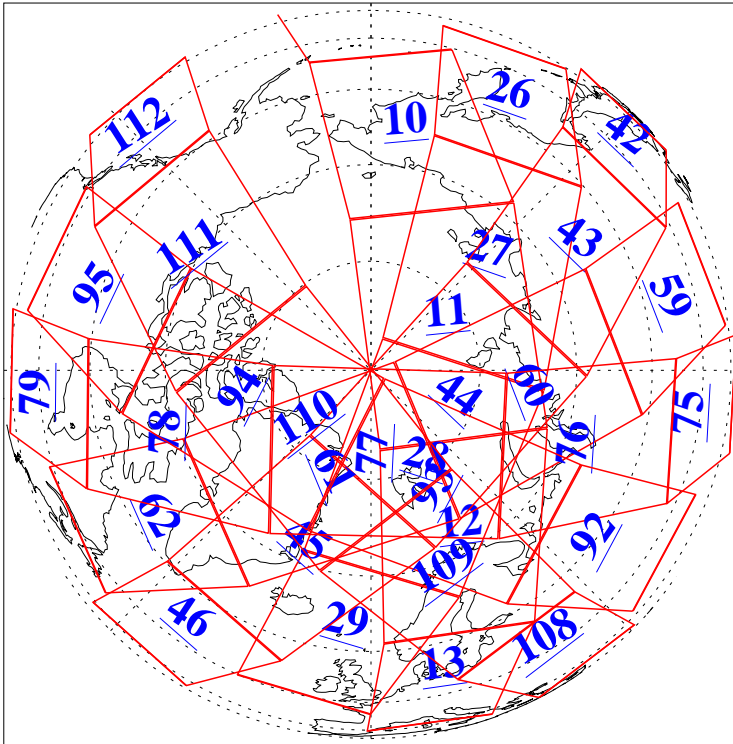

L1B Availability
AMSU Granules: 240
HSB Granules: 0
AIRS Granules: 240

3 Nov 2019
DoY 307
Aqua Day 6392
Granules: 1 to 120

Granules: 121 to 240

Legend: AMSU Available, HSB Available, AIRS Available

L1B Availability
AMSU Granules: 240
HSB Granules: 0
AIRS Granules: 240

3 Nov 2019
DoY 307
Aqua Day 6392

Ascending Granules

Descending Granules

Legend: AMSU Available, HSB Available, AIRS Available

L1B Availability
 AMSU Granules: 240
 HSB Granules: 0
 AIRS Granules: 240

3 Nov 2019
 DoY 307
 Aqua Day 6392

Northern Hemisphere Granules

Southern Hemisphere Granules

Legend: AMSU Available, HSB Available, AIRS Available