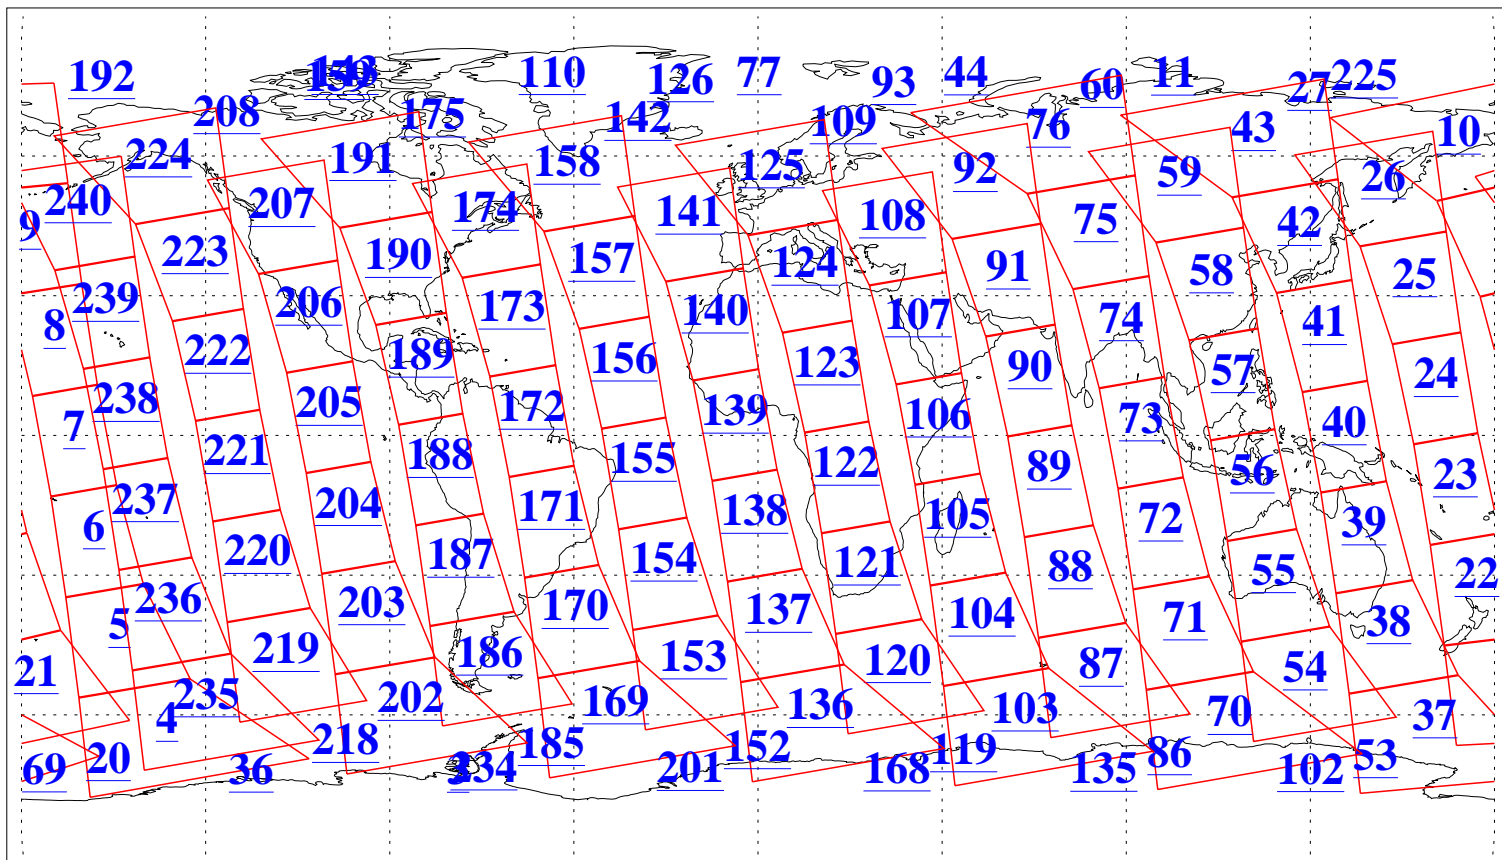

L1B Availability
AMSU Granules: 240
HSB Granules: 0
AIRS Granules: 240

3 Nov 2019
DoY 307
Aqua Day 6392
Granules: 1 to 120

Granules: 121 to 240

Legend: AMSU Available, HSB Available, AIRS Available

L1B Availability
AMSU Granules: 240
HSB Granules: 0
AIRS Granules: 240

3 Nov 2019
DoY 307
Aqua Day 6392

Ascending Granules

Descending Granules

Legend: AMSU Available, HSB Available, AIRS Available

L1B Availability
 AMSU Granules: 240
 HSB Granules: 0
 AIRS Granules: 240

3 Nov 2019
 DoY 307
 Aqua Day 6392

Northern Hemisphere Granules

Southern Hemisphere Granules

Legend: AMSU Available, HSB Available, AIRS Available