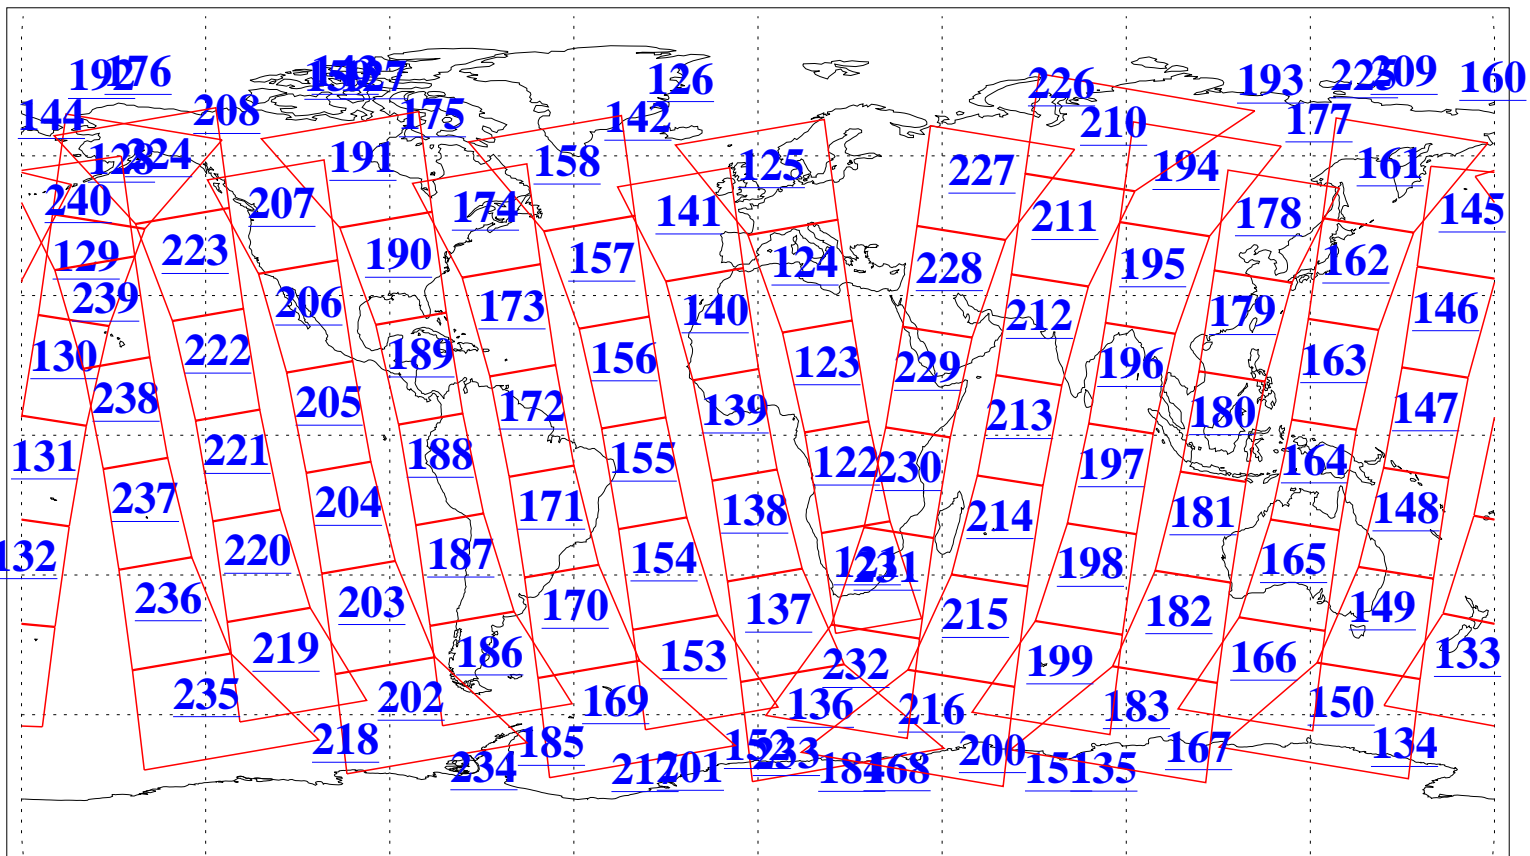

L1B Availability
AMSU Granules: 240
HSB Granules: 0
AIRS Granules: 240

3 Nov 2019
DoY 307
Aqua Day 6392
Granules: 1 to 120

Granules: 121 to 240

Legend: AMSU Available, HSB Available, AIRS Available

L1B Availability
AMSU Granules: 240
HSB Granules: 0
AIRS Granules: 240

3 Nov 2019
DoY 307
Aqua Day 6392

Ascending Granules

Descending Granules

Legend: AMSU Available, HSB Available, AIRS Available

L1B Availability
 AMSU Granules: 240
 HSB Granules: 0
 AIRS Granules: 240

3 Nov 2019
 DoY 307
 Aqua Day 6392

Northern Hemisphere Granules

Southern Hemisphere Granules

Legend: AMSU Available, HSB Available, AIRS Available