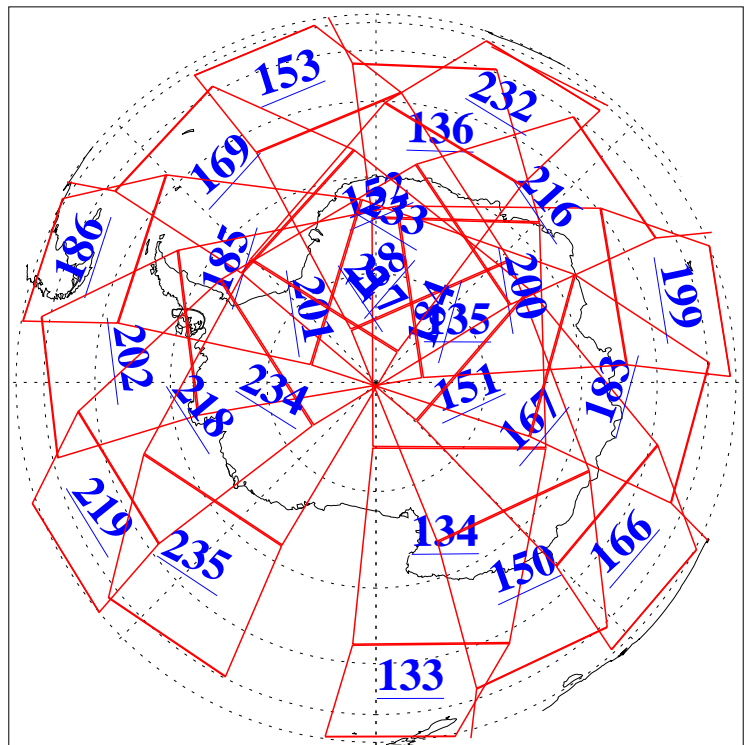

L1B Availability
AMSU Granules: 240
HSB Granules: 0
AIRS Granules: 240

3 Nov 2019
DoY 307
Aqua Day 6392
Granules: 1 to 120

Granules: 121 to 240

Legend: AMSU Available, HSB Available, AIRS Available

L1B Availability
AMSU Granules: 240
HSB Granules: 0
AIRS Granules: 240

3 Nov 2019
DoY 307
Aqua Day 6392

Ascending Granules

Descending Granules

Legend: AMSU Available, HSB Available, AIRS Available

L1B Availability
 AMSU Granules: 240
 HSB Granules: 0
 AIRS Granules: 240

3 Nov 2019
 DoY 307
 Aqua Day 6392

Northern Hemisphere Granules

Southern Hemisphere Granules

Legend: AMSU Available, HSB Available, AIRS Available