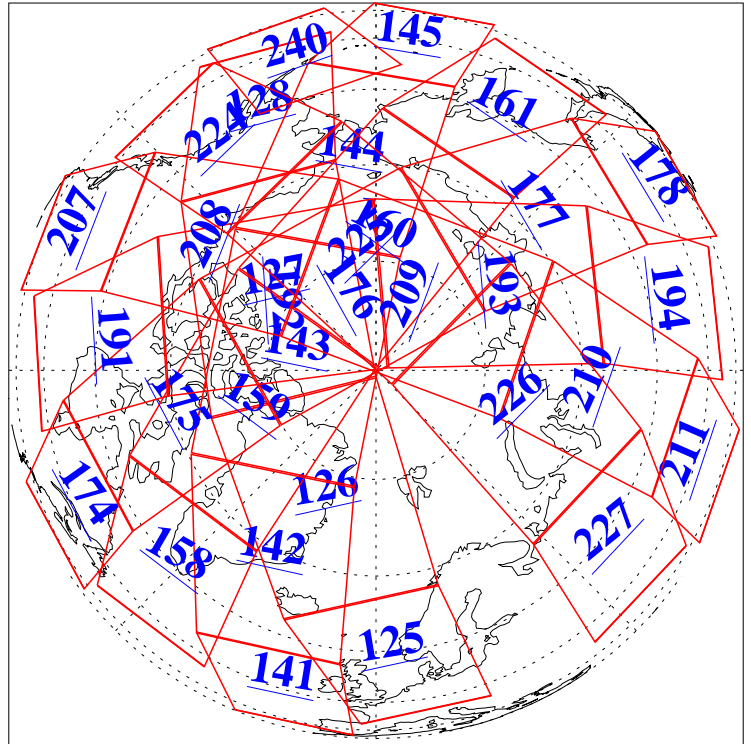

3 Nov 2019
DoY 307
Aqua Day 6392

Ascending Granules

Descending Granules

Legend: AMSU Available, HSB Available, AIRS Available

L1B Availability
 AMSU Granules: 240
 HSB Granules: 0
 AIRS Granules: 240

3 Nov 2019
 DoY 307
 Aqua Day 6392

Northern Hemisphere Granules

Southern Hemisphere Granules

Legend: AMSU Available, HSB Available, AIRS Available