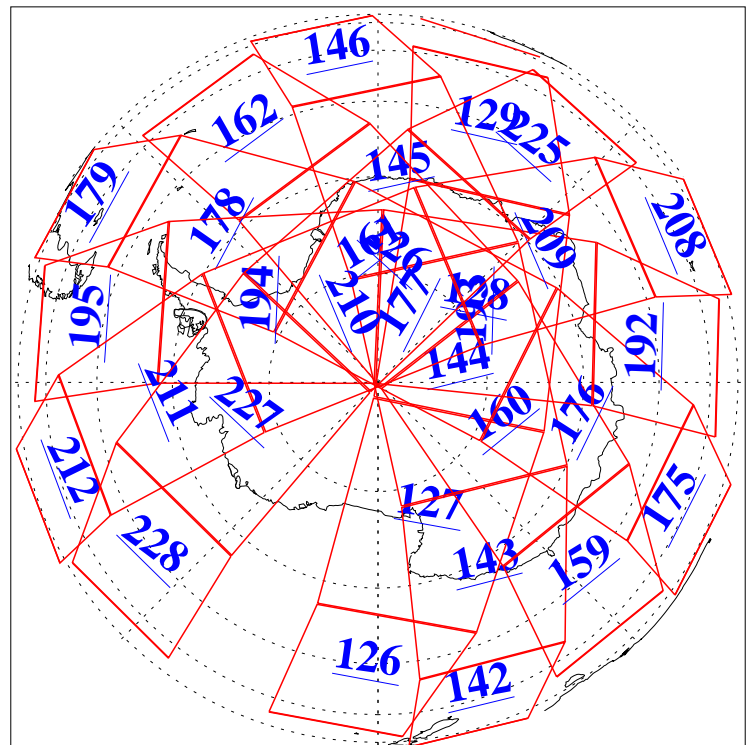

L1B Availability  
AMSU Granules: 240  
HSB Granules: 0  
AIRS Granules: 240

2 Nov 2019  
DoY 306  
Aqua Day 6391  
Granules: 1 to 120

Granules: 121 to 240

Legend: AMSU Available, HSB Available, AIRS Available

L1B Availability  
AMSU Granules: 240  
HSB Granules: 0  
AIRS Granules: 240

2 Nov 2019  
DoY 306  
Aqua Day 6391  
Ascending Granules

Descending Granules

Legend: AMSU Available, HSB Available, AIRS Available

L1B Availability  
 AMSU Granules: 240  
 HSB Granules: 0  
 AIRS Granules: 240

2 Nov 2019  
 DoY 306  
 Aqua Day 6391

Northern Hemisphere Granules

Southern Hemisphere Granules

Legend: AMSU Available, HSB Available, AIRS Available