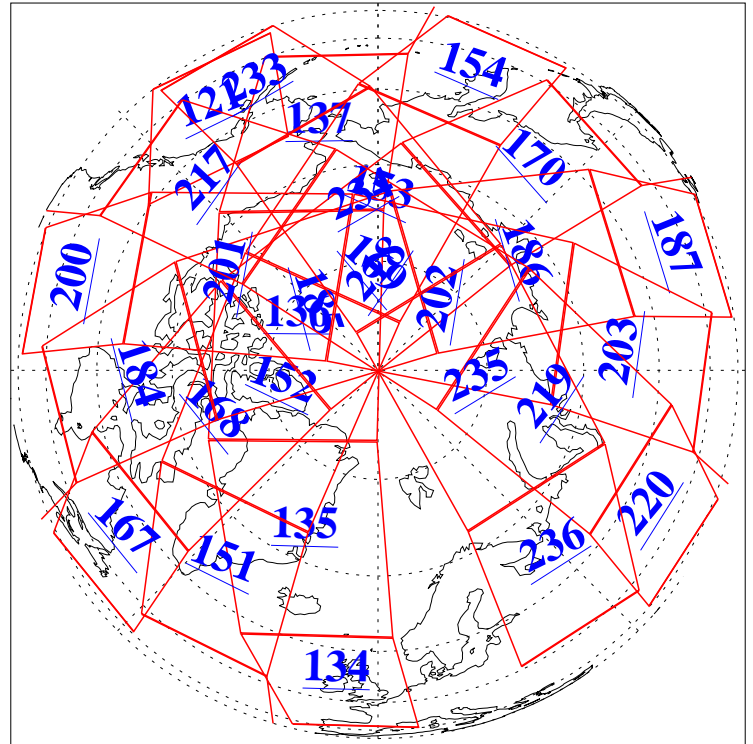

L1B Availability  
AMSU Granules: 240  
HSB Granules: 0  
AIRS Granules: 240

2 Nov 2019  
DoY 306  
Aqua Day 6391  
Ascending Granules

Descending Granules

Legend: AMSU Available, HSB Available, AIRS Available

L1B Availability  
 AMSU Granules: 240  
 HSB Granules: 0  
 AIRS Granules: 240

2 Nov 2019  
 DoY 306  
 Aqua Day 6391

Northern Hemisphere Granules

Southern Hemisphere Granules

Legend: AMSU Available, HSB Available, AIRS Available