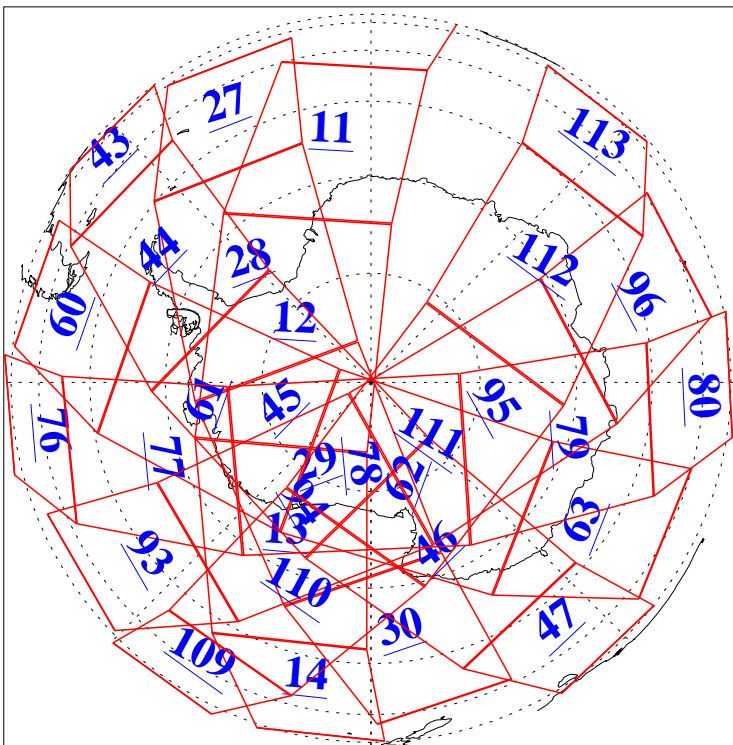

L1B Availability  
AMSU Granules: 240  
HSB Granules: 0  
AIRS Granules: 240

2 Nov 2019  
DoY 306  
Aqua Day 6391  
Granules: 1 to 120

Granules: 121 to 240

Legend: AMSU Available, HSB Available, AIRS Available

L1B Availability  
AMSU Granules: 240  
HSB Granules: 0  
AIRS Granules: 240

2 Nov 2019  
DoY 306  
Aqua Day 6391  
Ascending Granules

Descending Granules

Legend: AMSU Available, HSB Available, AIRS Available

L1B Availability  
 AMSU Granules: 240  
 HSB Granules: 0  
 AIRS Granules: 240

2 Nov 2019  
 DoY 306  
 Aqua Day 6391

Northern Hemisphere Granules

Southern Hemisphere Granules

Legend: AMSU Available, HSB Available, AIRS Available