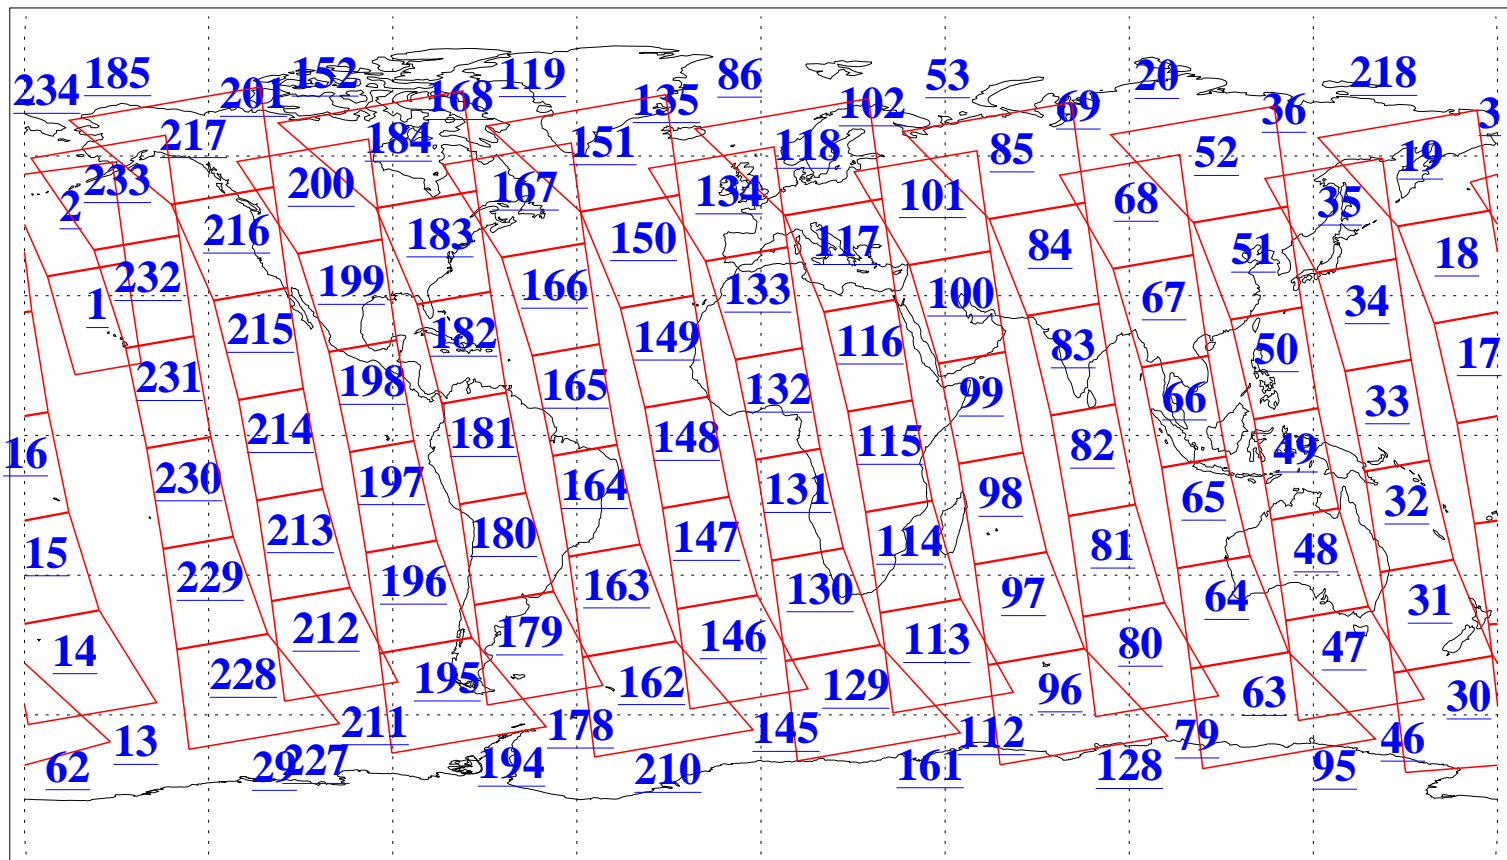

L1B Availability  
AMSU Granules: 240  
HSB Granules: 0  
AIRS Granules: 240

2 Nov 2019  
DoY 306  
Aqua Day 6391  
Granules: 1 to 120

Granules: 121 to 240

Legend: AMSU Available, HSB Available, AIRS Available

L1B Availability  
AMSU Granules: 240  
HSB Granules: 0  
AIRS Granules: 240

2 Nov 2019  
DoY 306  
Aqua Day 6391  
Ascending Granules

Descending Granules

Legend: AMSU Available, HSB Available, AIRS Available

L1B Availability  
 AMSU Granules: 240  
 HSB Granules: 0  
 AIRS Granules: 240

2 Nov 2019  
 DoY 306  
 Aqua Day 6391

Northern Hemisphere Granules

Southern Hemisphere Granules

Legend: AMSU Available, HSB Available, AIRS Available