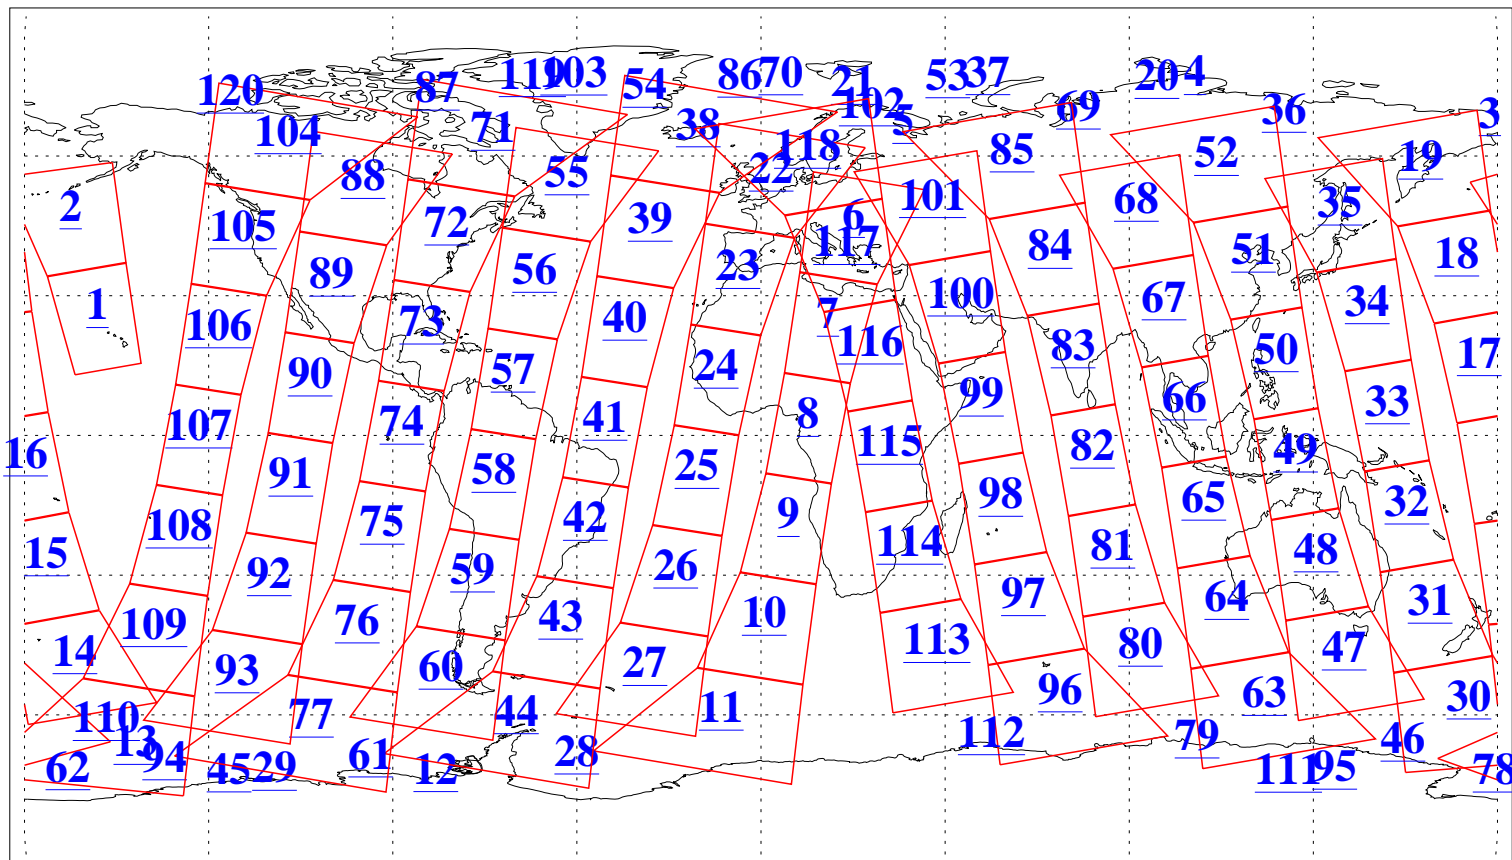

L1B Availability  
AMSU Granules: 240  
HSB Granules: 0  
AIRS Granules: 240

2 Nov 2019  
DoY 306  
Aqua Day 6391  
Granules: 1 to 120

Granules: 121 to 240

Legend: AMSU Available, HSB Available, AIRS Available

L1B Availability  
AMSU Granules: 240  
HSB Granules: 0  
AIRS Granules: 240

2 Nov 2019  
DoY 306  
Aqua Day 6391  
Ascending Granules

Descending Granules

Legend: AMSU Available, HSB Available, AIRS Available

L1B Availability  
 AMSU Granules: 240  
 HSB Granules: 0  
 AIRS Granules: 240

2 Nov 2019  
 DoY 306  
 Aqua Day 6391

Northern Hemisphere Granules

Southern Hemisphere Granules

Legend: AMSU Available, HSB Available, AIRS Available