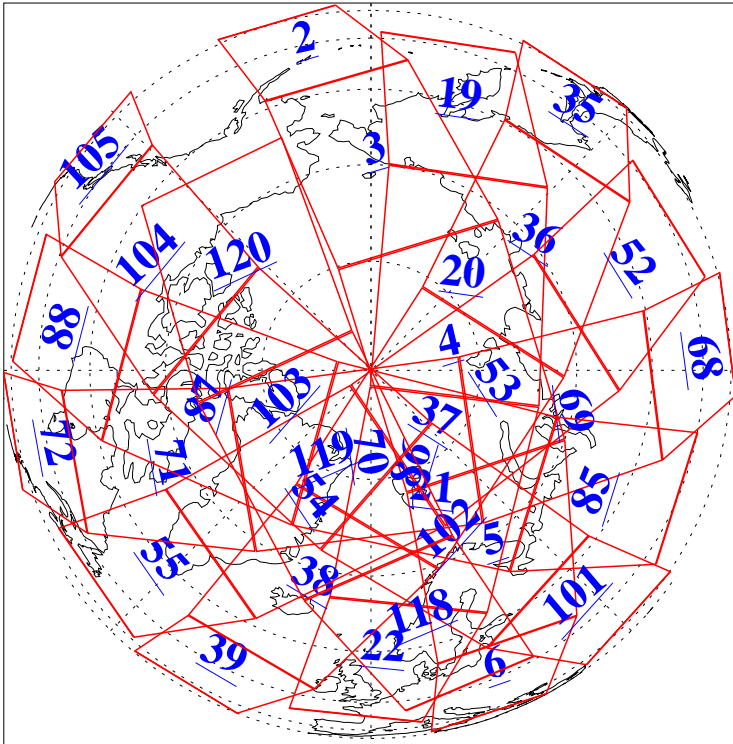

L1B Availability  
AMSU Granules: 240  
HSB Granules: 0  
AIRS Granules: 240

2 Nov 2019  
DoY 306  
Aqua Day 6391  
Granules: 1 to 120

Granules: 121 to 240

Legend: AMSU Available, HSB Available, AIRS Available

L1B Availability  
AMSU Granules: 240  
HSB Granules: 0  
AIRS Granules: 240

2 Nov 2019  
DoY 306  
Aqua Day 6391  
Ascending Granules

Descending Granules

Legend: AMSU Available, HSB Available, AIRS Available

L1B Availability  
 AMSU Granules: 240  
 HSB Granules: 0  
 AIRS Granules: 240

2 Nov 2019  
 DoY 306  
 Aqua Day 6391

Northern Hemisphere Granules

Southern Hemisphere Granules

Legend: AMSU Available, HSB Available, AIRS Available