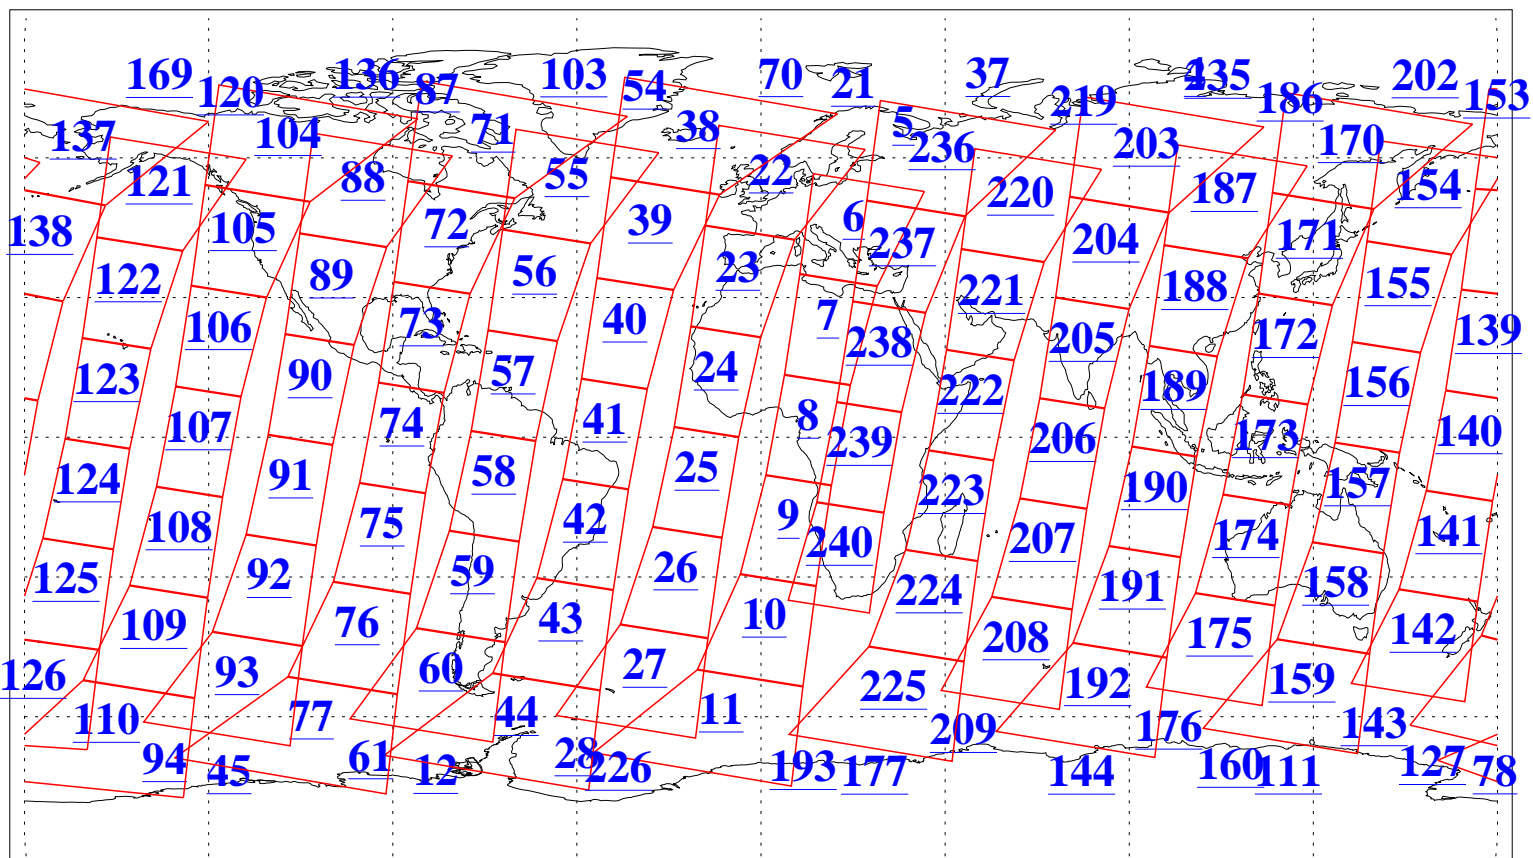

L1B Availability  
AMSU Granules: 240  
HSB Granules: 0  
AIRS Granules: 240

2 Nov 2019  
DoY 306  
Aqua Day 6391  
Granules: 1 to 120

Granules: 121 to 240

Legend: AMSU Available, HSB Available, AIRS Available

L1B Availability  
AMSU Granules: 240  
HSB Granules: 0  
AIRS Granules: 240

2 Nov 2019  
DoY 306  
Aqua Day 6391  
Ascending Granules

Descending Granules

Legend: AMSU Available, HSB Available, AIRS Available