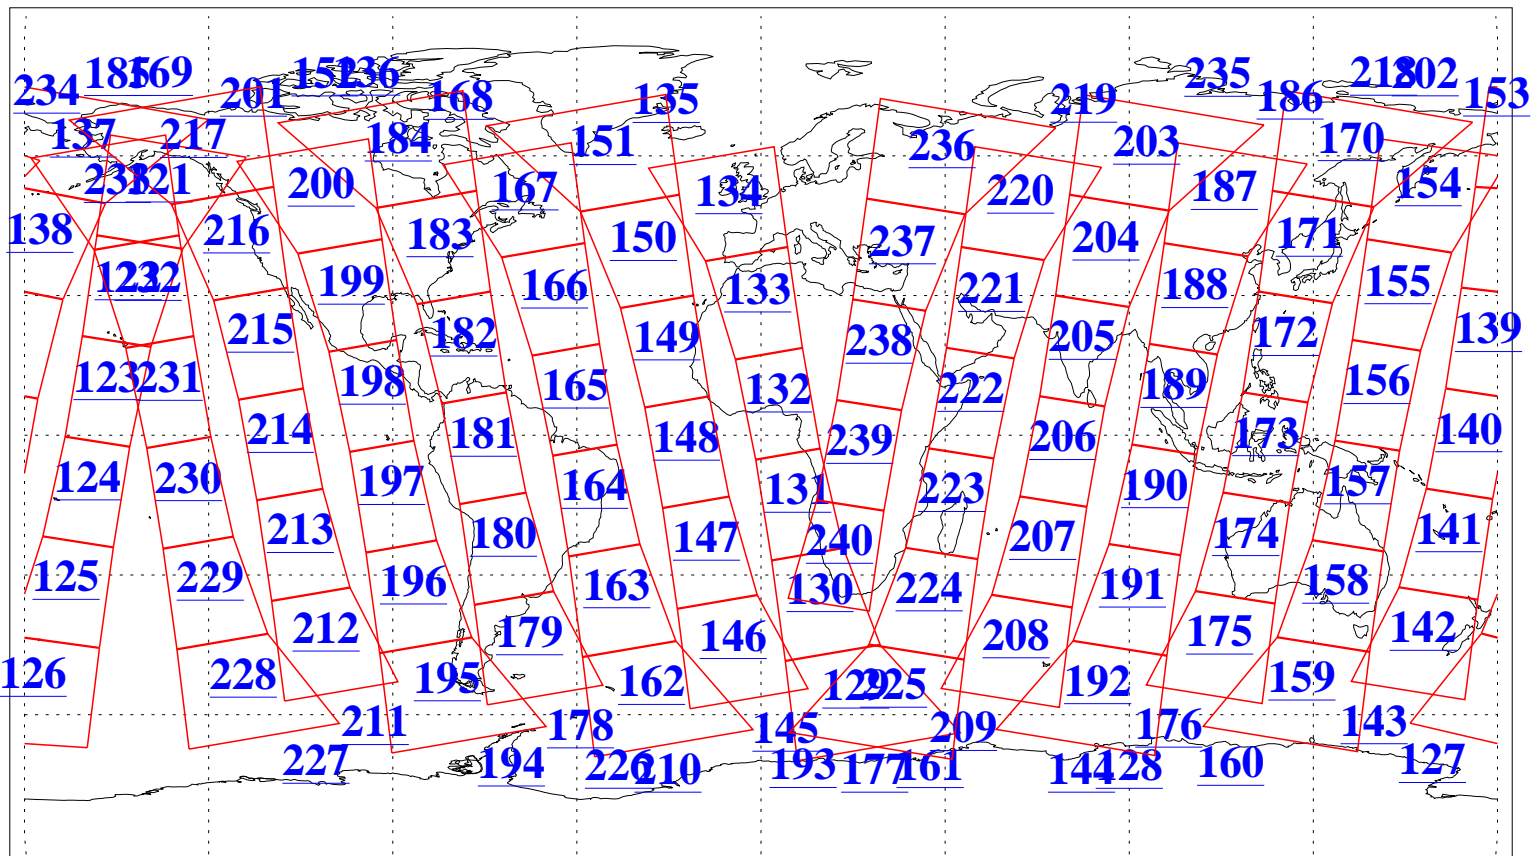

L1B Availability  
AMSU Granules: 240  
HSB Granules: 0  
AIRS Granules: 240

2 Nov 2019  
DoY 306  
Aqua Day 6391  
Granules: 1 to 120

Granules: 121 to 240

Legend: AMSU Available, HSB Available, AIRS Available

L1B Availability  
AMSU Granules: 240  
HSB Granules: 0  
AIRS Granules: 240

2 Nov 2019  
DoY 306  
Aqua Day 6391  
Ascending Granules

Descending Granules

Legend: AMSU Available, HSB Available, AIRS Available