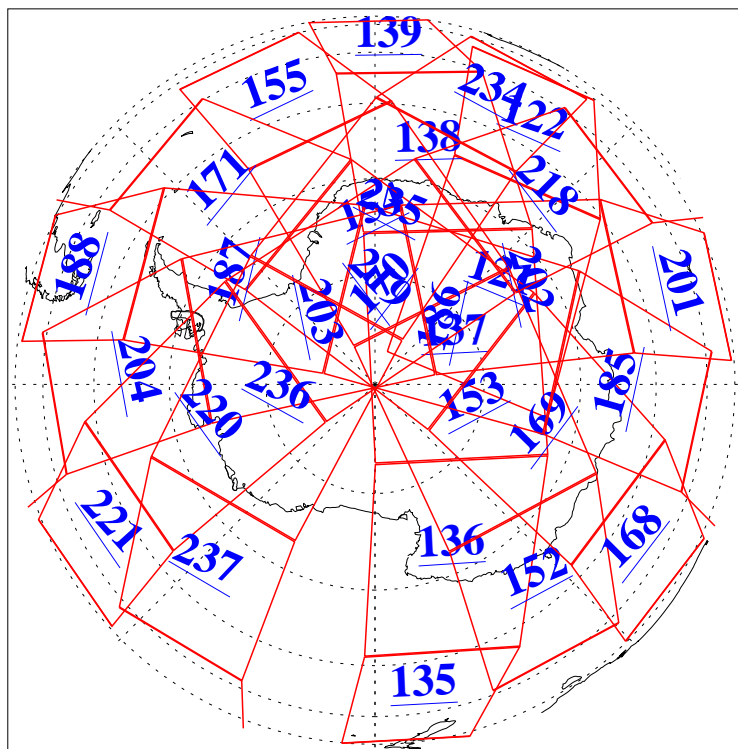

L1B Availability
AMSU Granules: 240
HSB Granules: 0
AIRS Granules: 240

1 Nov 2019
DoY 305
Aqua Day 6390
Granules: 1 to 120

Granules: 121 to 240

Legend: AMSU Available, HSB Available, AIRS Available

L1B Availability
AMSU Granules: 240
HSB Granules: 0
AIRS Granules: 240

1 Nov 2019
DoY 305
Aqua Day 6390
Ascending Granules

Descending Granules

Legend: AMSU Available, HSB Available, AIRS Available

L1B Availability
 AMSU Granules: 240
 HSB Granules: 0
 AIRS Granules: 240

1 Nov 2019
 DoY 305
 Aqua Day 6390

Northern Hemisphere Granules

Southern Hemisphere Granules

Legend: AMSU Available, HSB Available, AIRS Available