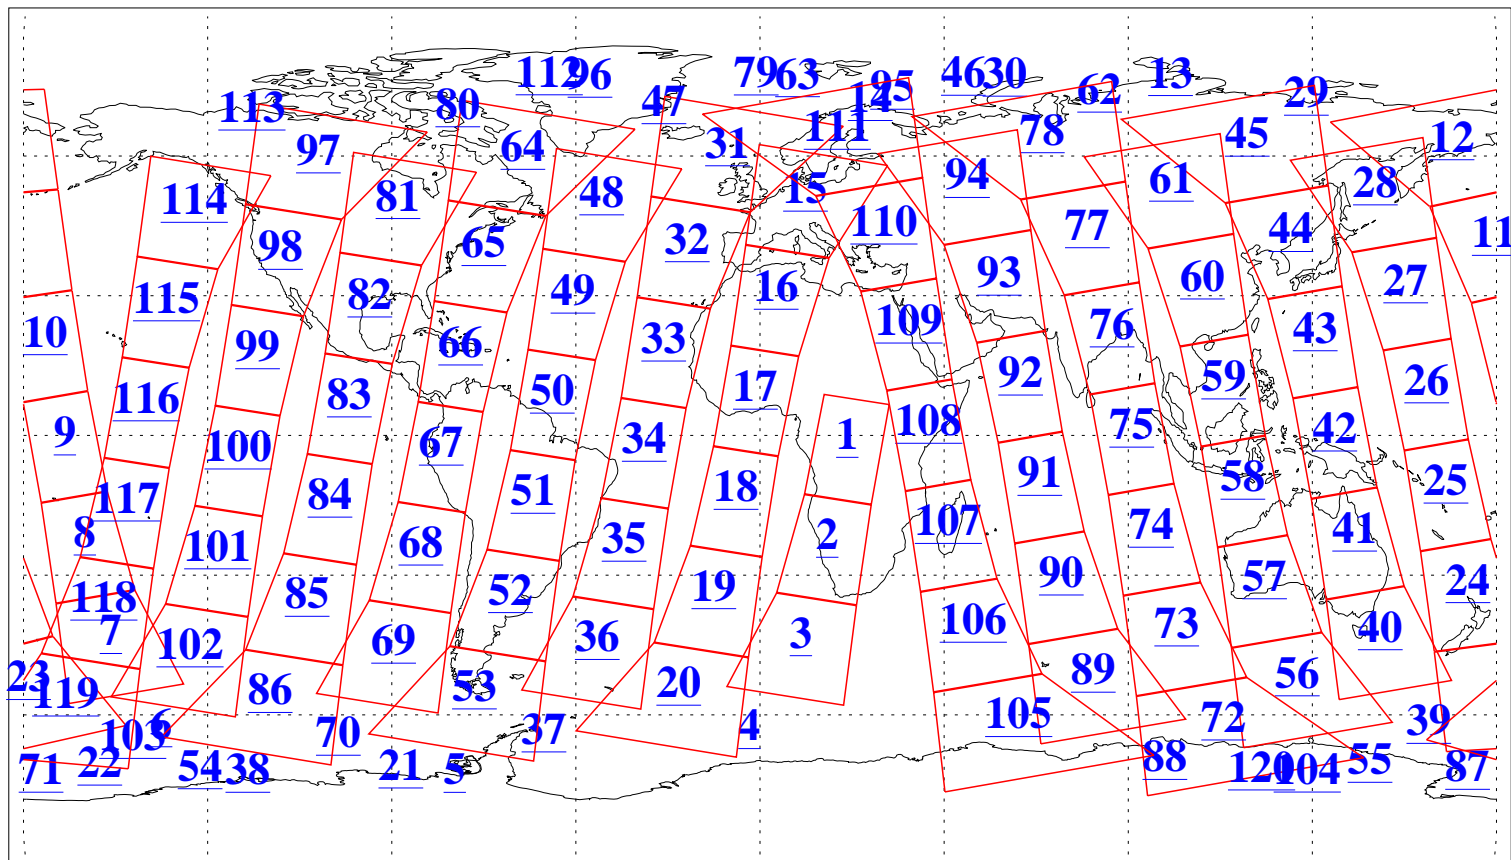

L1B Availability
AMSU Granules: 240
HSB Granules: 0
AIRS Granules: 240

1 Nov 2019
DoY 305
Aqua Day 6390
Granules: 1 to 120

Granules: 121 to 240

Legend: AMSU Available, HSB Available, AIRS Available

L1B Availability
AMSU Granules: 240
HSB Granules: 0
AIRS Granules: 240

1 Nov 2019
DoY 305
Aqua Day 6390
Ascending Granules

Descending Granules

Legend: AMSU Available, HSB Available, AIRS Available

L1B Availability
 AMSU Granules: 240
 HSB Granules: 0
 AIRS Granules: 240

1 Nov 2019
 DoY 305
 Aqua Day 6390

Northern Hemisphere Granules

Southern Hemisphere Granules

Legend: AMSU Available, HSB Available, AIRS Available