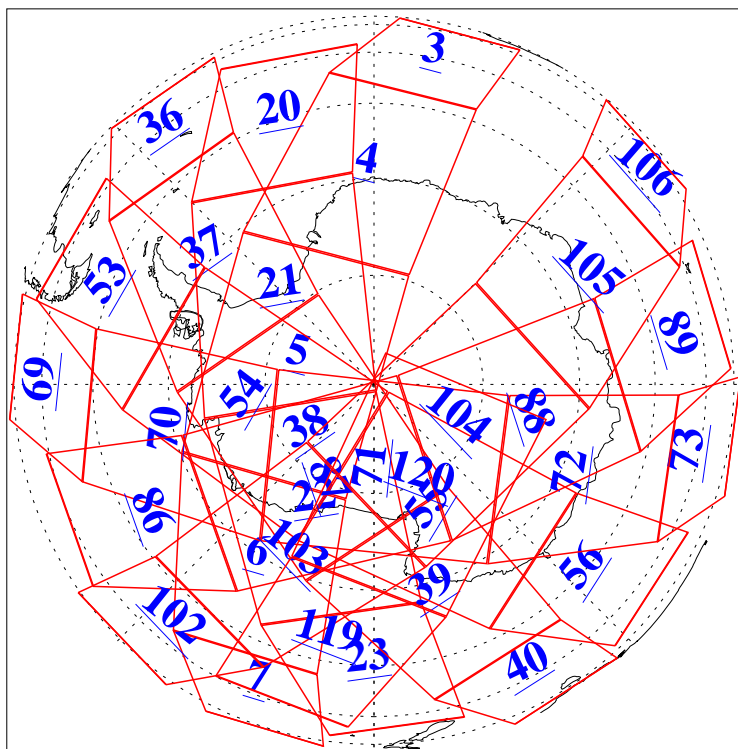

L1B Availability
AMSU Granules: 240
HSB Granules: 0
AIRS Granules: 240

1 Nov 2019
DoY 305
Aqua Day 6390
Granules: 1 to 120

Granules: 121 to 240

Legend: AMSU Available, HSB Available, AIRS Available

L1B Availability
AMSU Granules: 240
HSB Granules: 0
AIRS Granules: 240

1 Nov 2019
DoY 305
Aqua Day 6390
Ascending Granules

Descending Granules

Legend: AMSU Available, HSB Available, AIRS Available

L1B Availability
 AMSU Granules: 240
 HSB Granules: 0
 AIRS Granules: 240

1 Nov 2019
 DoY 305
 Aqua Day 6390

Northern Hemisphere Granules

Southern Hemisphere Granules

Legend: AMSU Available, HSB Available, AIRS Available