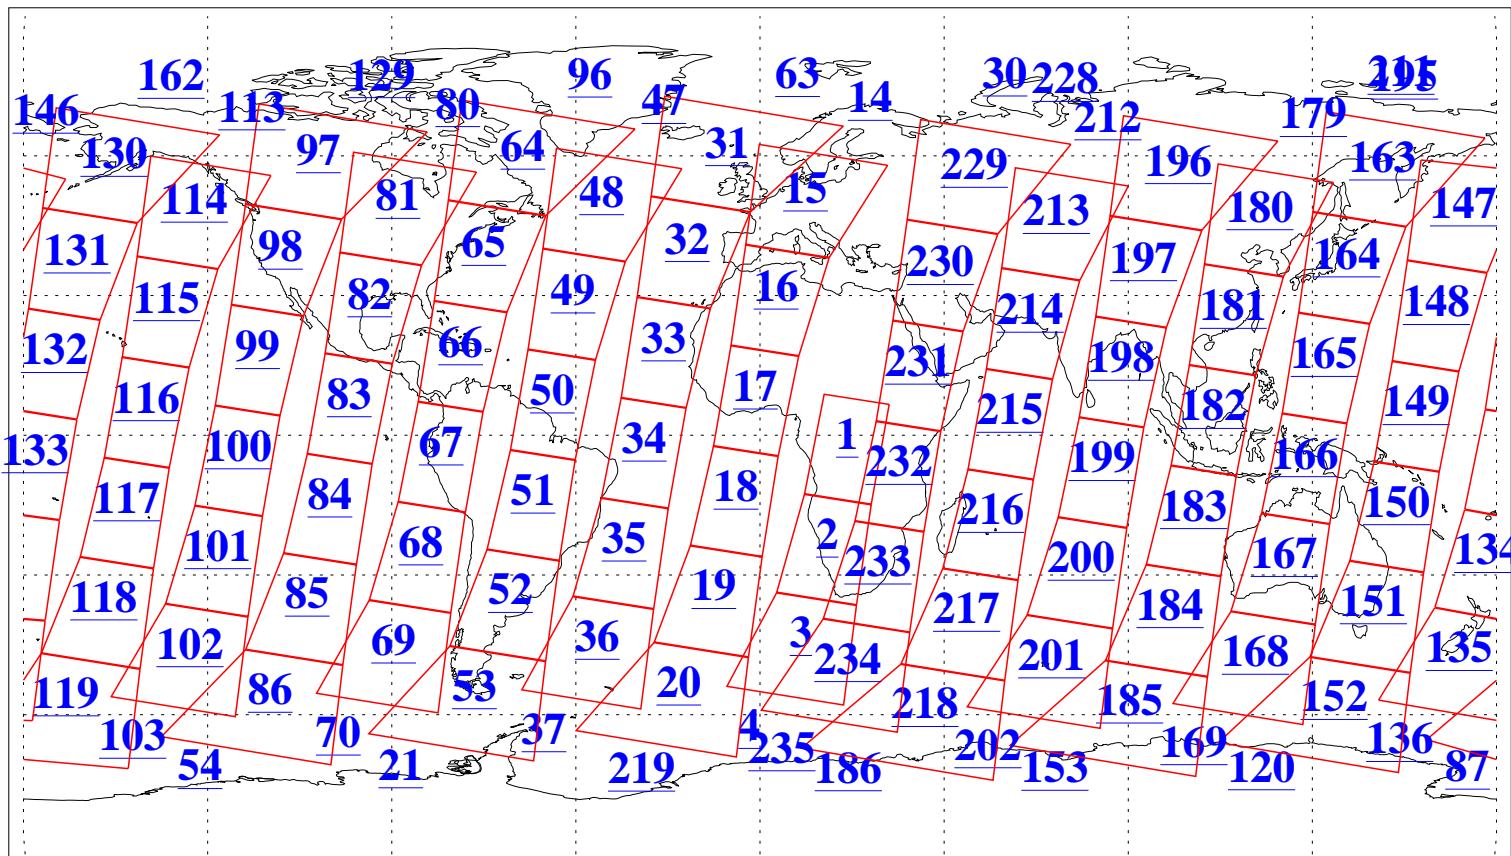

L1B Availability
AMSU Granules: 240
HSB Granules: 0
AIRS Granules: 240

1 Nov 2019
DoY 305
Aqua Day 6390
Granules: 1 to 120

Granules: 121 to 240

Legend: AMSU Available, HSB Available, AIRS Available

L1B Availability
AMSU Granules: 240
HSB Granules: 0
AIRS Granules: 240

1 Nov 2019
DoY 305
Aqua Day 6390
Ascending Granules

Descending Granules

Legend: AMSU Available, HSB Available, AIRS Available

L1B Availability
 AMSU Granules: 240
 HSB Granules: 0
 AIRS Granules: 240

1 Nov 2019
 DoY 305
 Aqua Day 6390

Northern Hemisphere Granules

Southern Hemisphere Granules

Legend: AMSU Available, HSB Available, AIRS Available