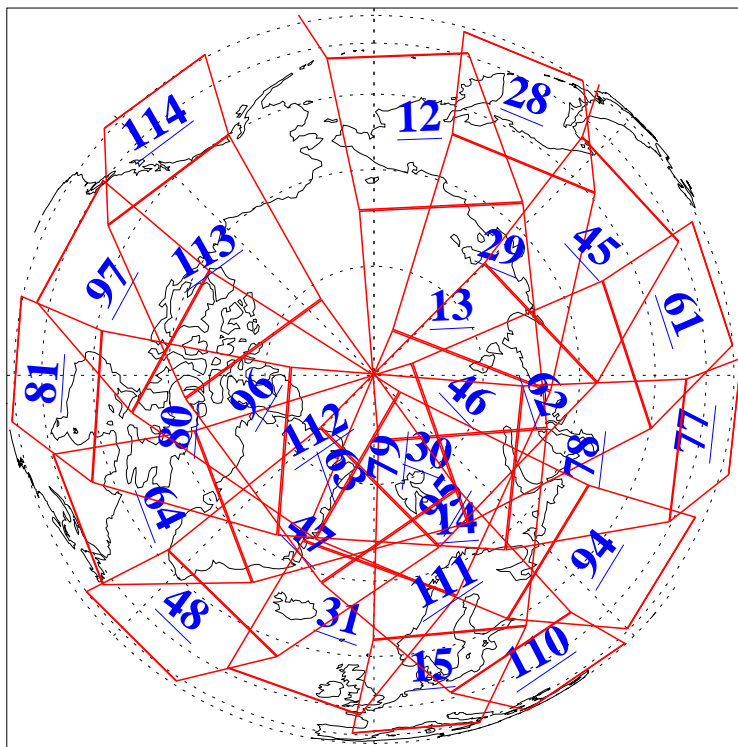

L1B Availability
AMSU Granules: 240
HSB Granules: 0
AIRS Granules: 240

1 Nov 2019
DoY 305
Aqua Day 6390
Granules: 1 to 120

Granules: 121 to 240

Legend: AMSU Available, HSB Available, AIRS Available

L1B Availability
AMSU Granules: 240
HSB Granules: 0
AIRS Granules: 240

1 Nov 2019
DoY 305
Aqua Day 6390
Ascending Granules

Descending Granules

Legend: AMSU Available, HSB Available, AIRS Available

L1B Availability
 AMSU Granules: 240
 HSB Granules: 0
 AIRS Granules: 240

1 Nov 2019
 DoY 305
 Aqua Day 6390

Northern Hemisphere Granules

Southern Hemisphere Granules

Legend: AMSU Available, HSB Available, AIRS Available