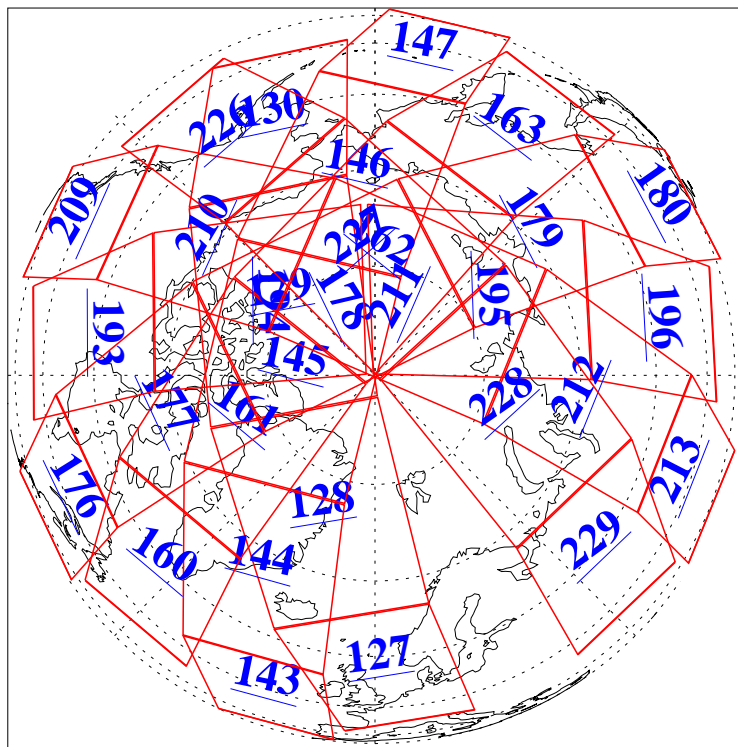

L1B Availability
AMSU Granules: 240
HSB Granules: 0
AIRS Granules: 240

1 Nov 2019
DoY 305
Aqua Day 6390
Granules: 1 to 120

Granules: 121 to 240

Legend: AMSU Available, HSB Available, AIRS Available

L1B Availability
AMSU Granules: 240
HSB Granules: 0
AIRS Granules: 240

1 Nov 2019
DoY 305
Aqua Day 6390
Ascending Granules

Descending Granules

Legend: AMSU Available, HSB Available, AIRS Available

L1B Availability
 AMSU Granules: 240
 HSB Granules: 0
 AIRS Granules: 240

1 Nov 2019
 DoY 305
 Aqua Day 6390

Northern Hemisphere Granules

Southern Hemisphere Granules

Legend: AMSU Available, HSB Available, AIRS Available