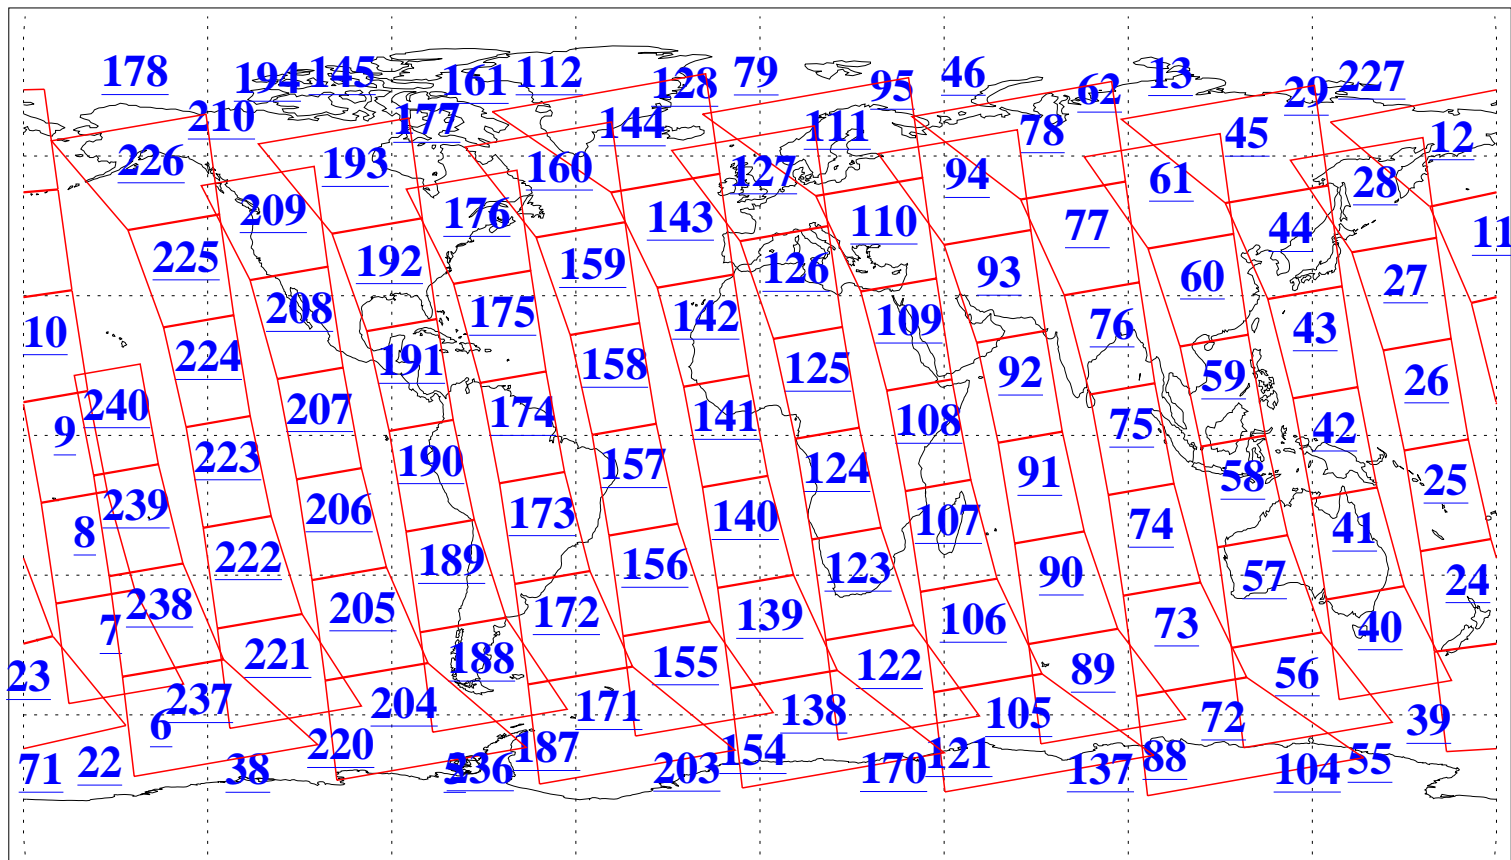

L1B Availability
AMSU Granules: 240
HSB Granules: 0
AIRS Granules: 240

1 Nov 2019
DoY 305
Aqua Day 6390
Granules: 1 to 120

Granules: 121 to 240

Legend: AMSU Available, HSB Available, AIRS Available

L1B Availability
AMSU Granules: 240
HSB Granules: 0
AIRS Granules: 240

1 Nov 2019
DoY 305
Aqua Day 6390
Ascending Granules

Descending Granules

Legend: AMSU Available, HSB Available, AIRS Available

L1B Availability
 AMSU Granules: 240
 HSB Granules: 0
 AIRS Granules: 240

1 Nov 2019
 DoY 305
 Aqua Day 6390

Northern Hemisphere Granules

Southern Hemisphere Granules

Legend: AMSU Available, HSB Available, AIRS Available