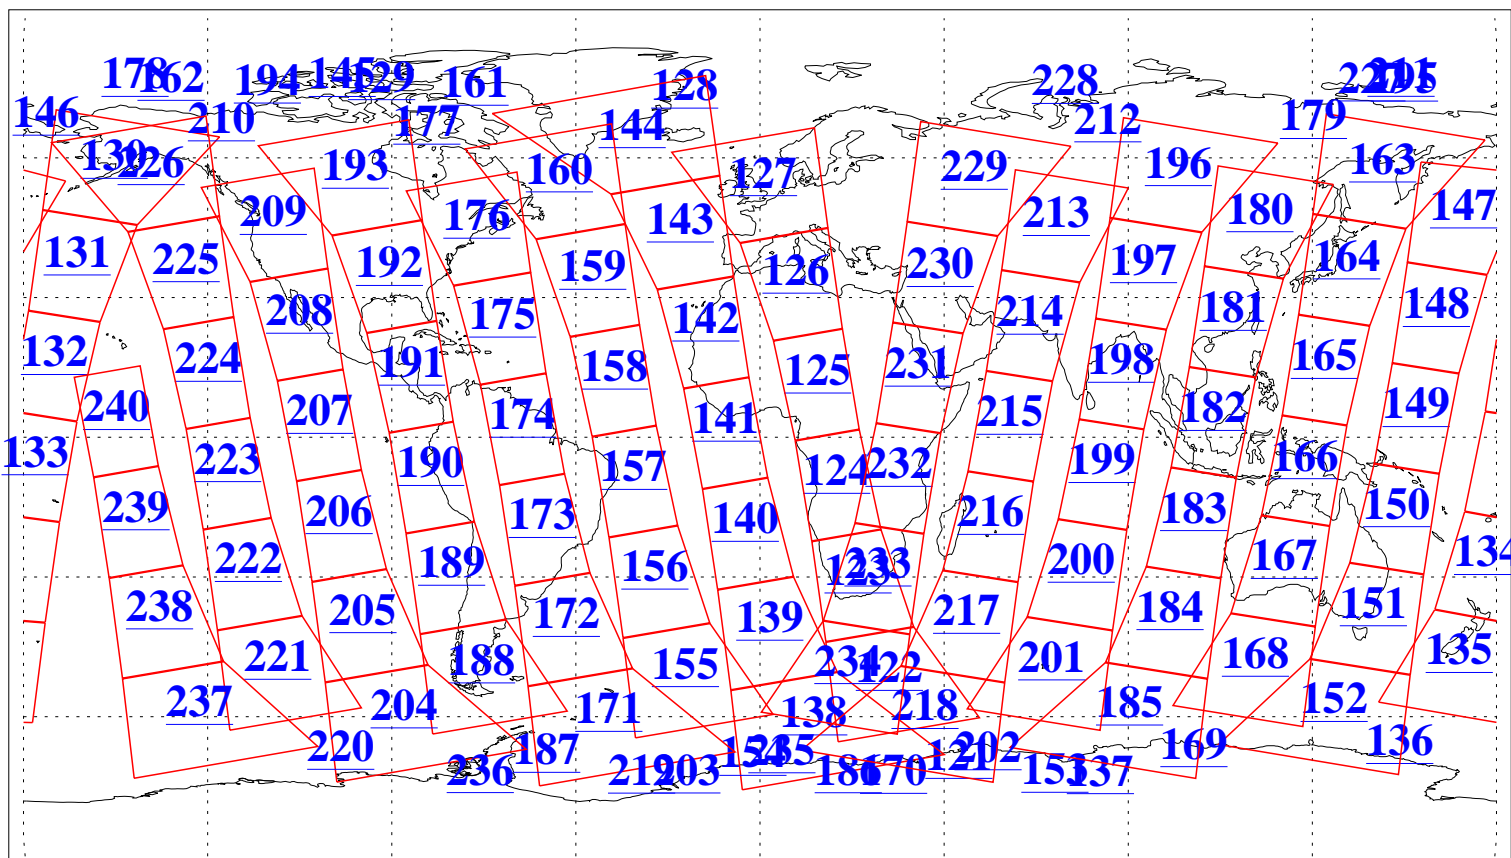

L1B Availability
AMSU Granules: 240
HSB Granules: 0
AIRS Granules: 240

1 Nov 2019
DoY 305
Aqua Day 6390
Granules: 1 to 120

Granules: 121 to 240

Legend: AMSU Available, HSB Available, AIRS Available

L1B Availability
AMSU Granules: 240
HSB Granules: 0
AIRS Granules: 240

1 Nov 2019
DoY 305
Aqua Day 6390
Ascending Granules

Descending Granules

Legend: AMSU Available, HSB Available, AIRS Available

L1B Availability
 AMSU Granules: 240
 HSB Granules: 0
 AIRS Granules: 240

1 Nov 2019
 DoY 305
 Aqua Day 6390

Northern Hemisphere Granules

Southern Hemisphere Granules

Legend: AMSU Available, HSB Available, AIRS Available