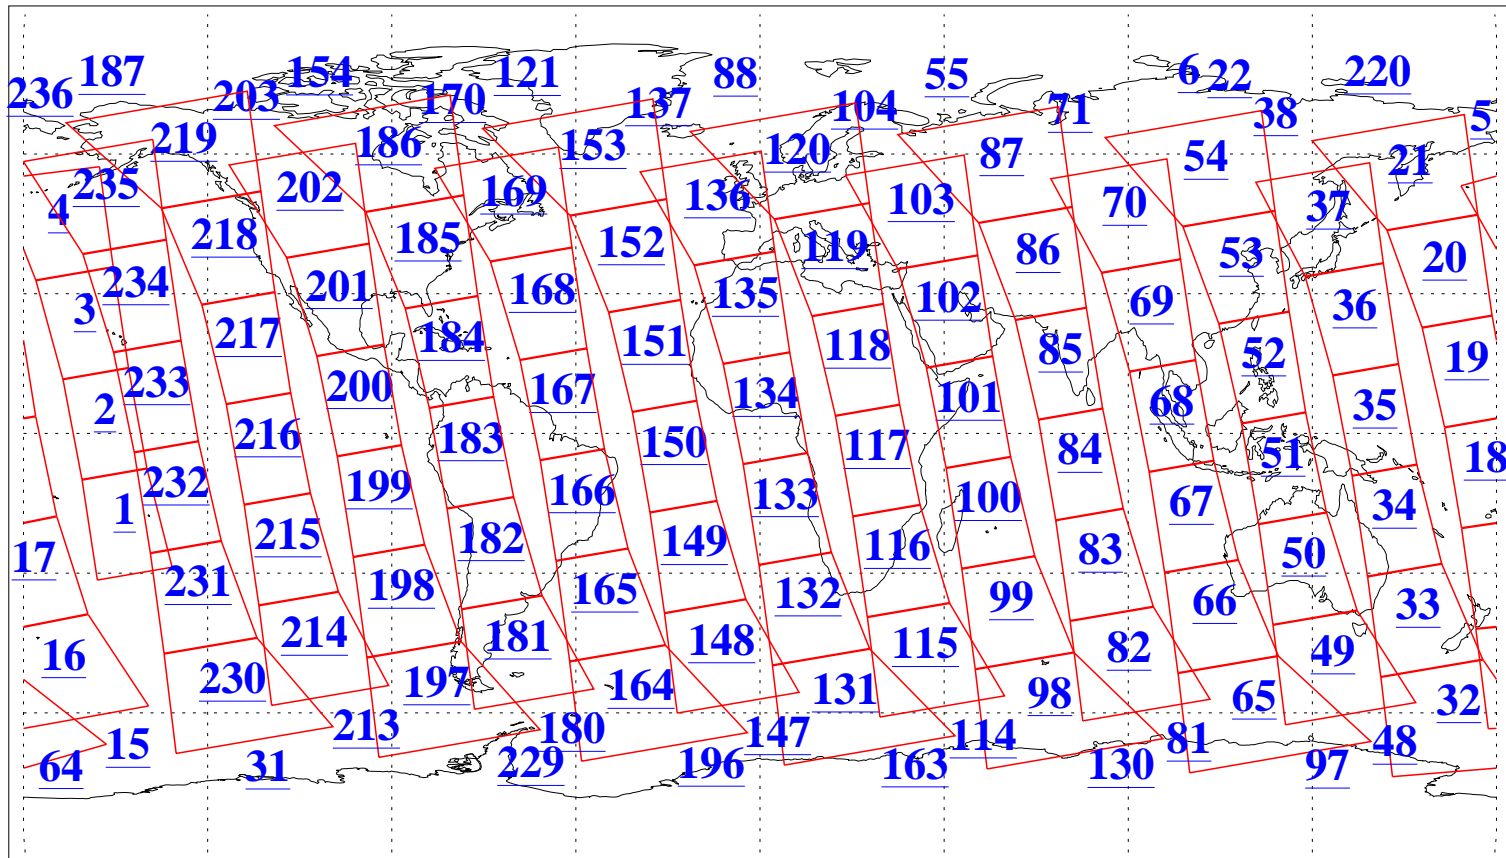

L1B Availability
AMSU Granules: 240
HSB Granules: 0
AIRS Granules: 240

31 Oct 2019
DoY 304
Aqua Day 6389
Granules: 1 to 120

Granules: 121 to 240

Legend: AMSU Available, HSB Available, AIRS Available

L1B Availability
AMSU Granules: 240
HSB Granules: 0
AIRS Granules: 240

31 Oct 2019
DoY 304
Aqua Day 6389

Ascending Granules

Descending Granules

Legend: AMSU Available, HSB Available, AIRS Available

L1B Availability
 AMSU Granules: 240
 HSB Granules: 0
 AIRS Granules: 240

31 Oct 2019
 DoY 304
 Aqua Day 6389

Northern Hemisphere Granules

Southern Hemisphere Granules

Legend: AMSU Available, HSB Available, AIRS Available