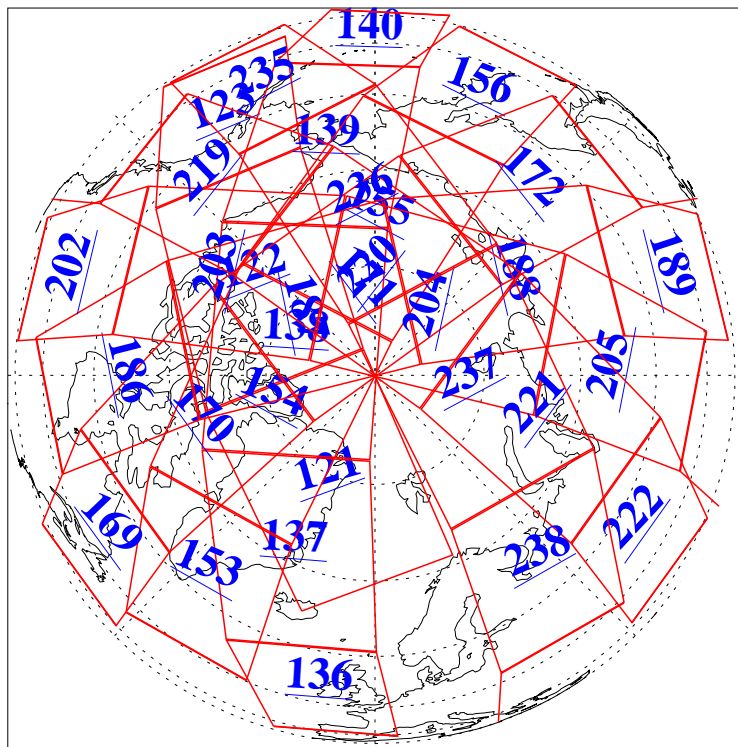

31 Oct 2019
DoY 304
Aqua Day 6389

Ascending Granules

Descending Granules

Legend: AMSU Available, HSB Available, AIRS Available

L1B Availability
 AMSU Granules: 240
 HSB Granules: 0
 AIRS Granules: 240

31 Oct 2019
 DoY 304
 Aqua Day 6389

Northern Hemisphere Granules

Southern Hemisphere Granules

Legend: AMSU Available, HSB Available, AIRS Available