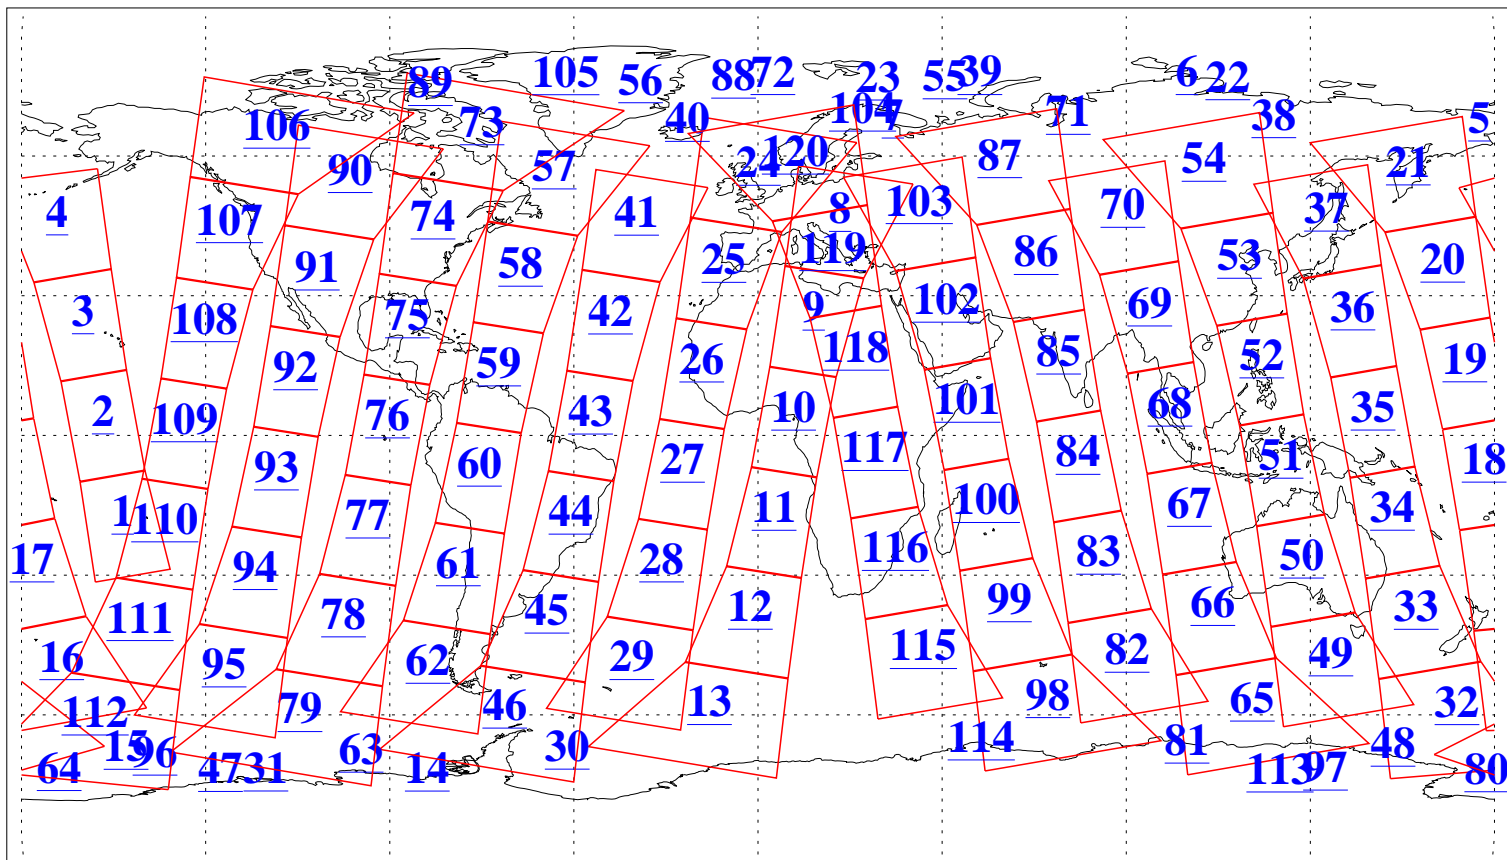

L1B Availability
AMSU Granules: 240
HSB Granules: 0
AIRS Granules: 240

31 Oct 2019
DoY 304
Aqua Day 6389
Granules: 1 to 120

Granules: 121 to 240

Legend: AMSU Available, HSB Available, AIRS Available

L1B Availability
AMSU Granules: 240
HSB Granules: 0
AIRS Granules: 240

31 Oct 2019
DoY 304
Aqua Day 6389

Ascending Granules

Descending Granules

Legend: AMSU Available, HSB Available, AIRS Available

L1B Availability
 AMSU Granules: 240
 HSB Granules: 0
 AIRS Granules: 240

31 Oct 2019
 DoY 304
 Aqua Day 6389

Northern Hemisphere Granules

Southern Hemisphere Granules

Legend: AMSU Available, HSB Available, AIRS Available