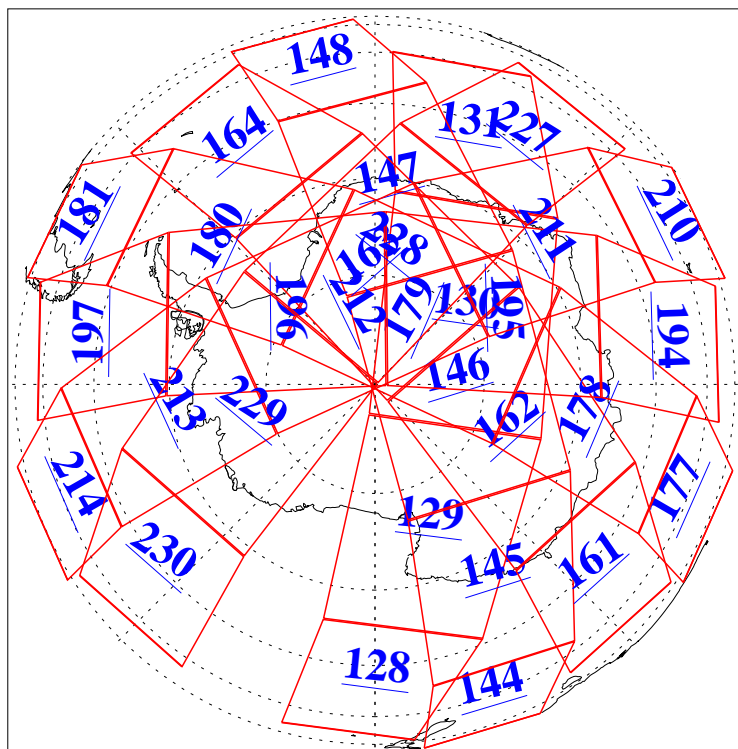

31 Oct 2019
DoY 304
Aqua Day 6389

Ascending Granules

Descending Granules

Legend: AMSU Available, HSB Available, AIRS Available

L1B Availability
 AMSU Granules: 240
 HSB Granules: 0
 AIRS Granules: 240

31 Oct 2019
 DoY 304
 Aqua Day 6389

Northern Hemisphere Granules

Southern Hemisphere Granules

Legend: AMSU Available, HSB Available, AIRS Available