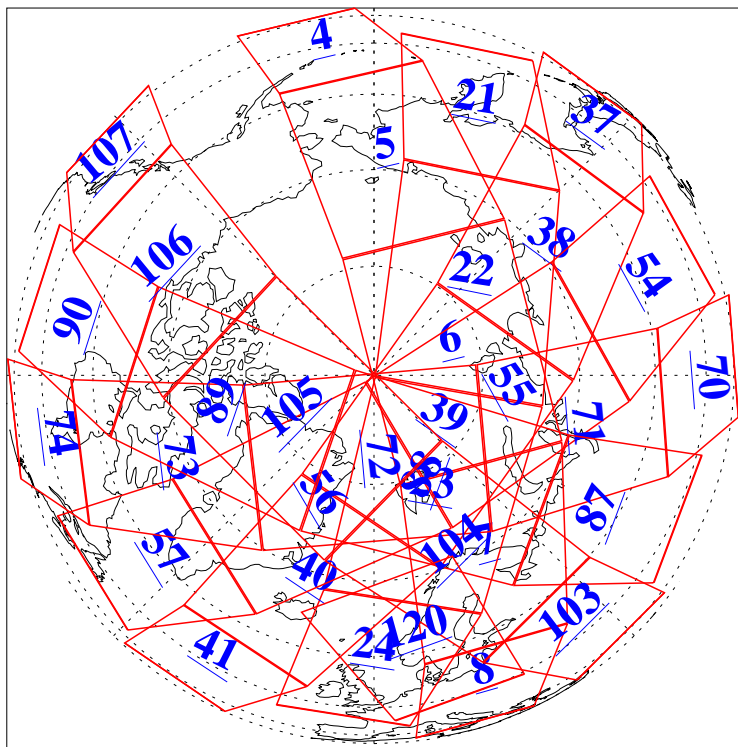

L1B Availability
AMSU Granules: 240
HSB Granules: 0
AIRS Granules: 240

31 Oct 2019
DoY 304
Aqua Day 6389
Granules: 1 to 120

Granules: 121 to 240

Legend: AMSU Available, HSB Available, AIRS Available

L1B Availability
AMSU Granules: 240
HSB Granules: 0
AIRS Granules: 240

31 Oct 2019
DoY 304
Aqua Day 6389

Ascending Granules

Descending Granules

Legend: AMSU Available, HSB Available, AIRS Available

L1B Availability
 AMSU Granules: 240
 HSB Granules: 0
 AIRS Granules: 240

31 Oct 2019
 DoY 304
 Aqua Day 6389

Northern Hemisphere Granules

Southern Hemisphere Granules

Legend: AMSU Available, HSB Available, AIRS Available