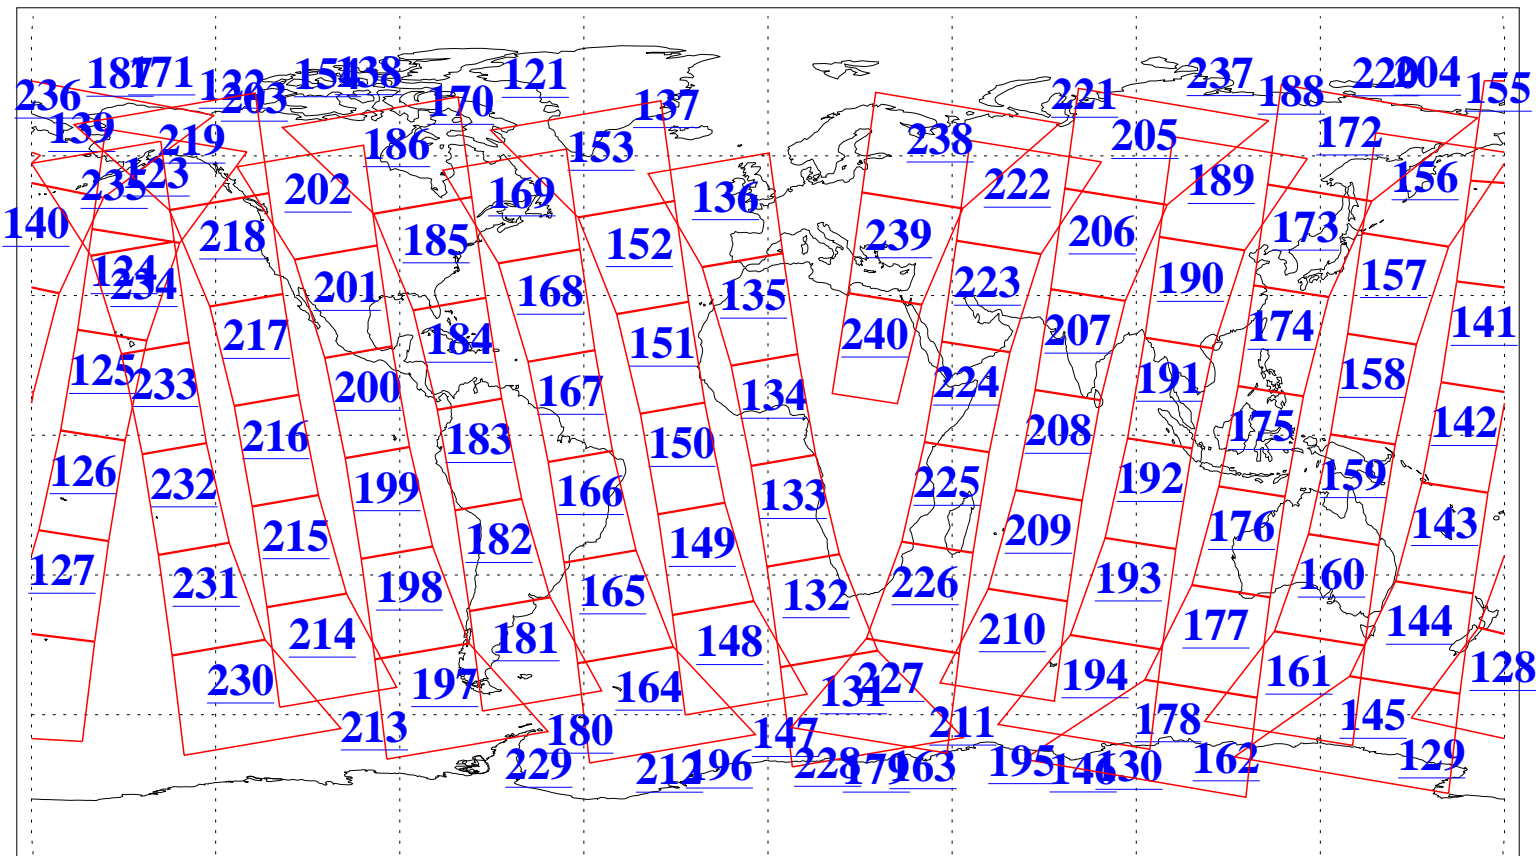

L1B Availability
AMSU Granules: 240
HSB Granules: 0
AIRS Granules: 240

31 Oct 2019
DoY 304
Aqua Day 6389
Granules: 1 to 120

Granules: 121 to 240

Legend: AMSU Available, HSB Available, AIRS Available

L1B Availability
AMSU Granules: 240
HSB Granules: 0
AIRS Granules: 240

31 Oct 2019
DoY 304
Aqua Day 6389

Ascending Granules

Descending Granules

Legend: AMSU Available, HSB Available, AIRS Available

L1B Availability
 AMSU Granules: 240
 HSB Granules: 0
 AIRS Granules: 240

31 Oct 2019
 DoY 304
 Aqua Day 6389

Northern Hemisphere Granules

Southern Hemisphere Granules

Legend: AMSU Available, HSB Available, AIRS Available