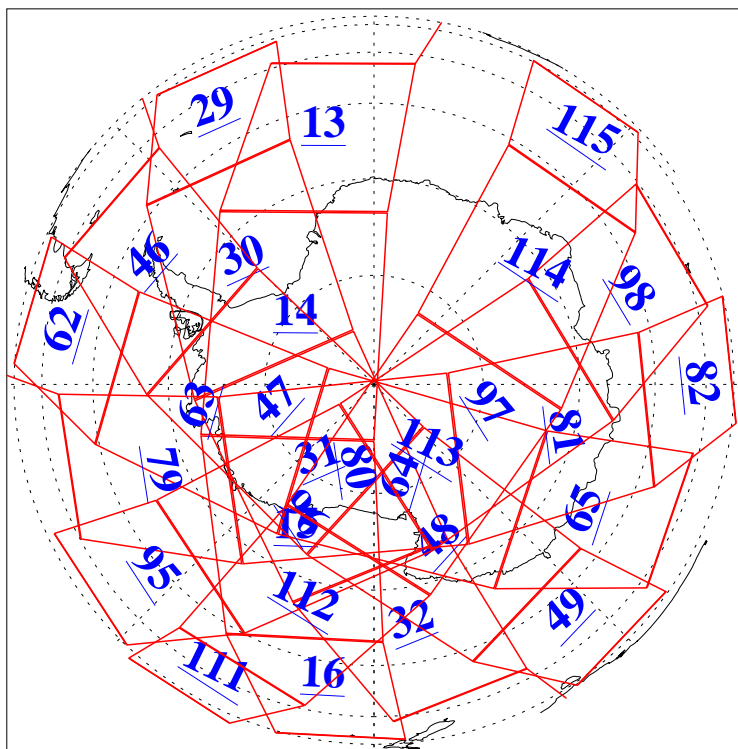

L1B Availability
AMSU Granules: 240
HSB Granules: 0
AIRS Granules: 240

31 Oct 2019
DoY 304
Aqua Day 6389
Granules: 1 to 120

Granules: 121 to 240

Legend: AMSU Available, HSB Available, AIRS Available

L1B Availability
AMSU Granules: 240
HSB Granules: 0
AIRS Granules: 240

31 Oct 2019
DoY 304
Aqua Day 6389

Ascending Granules

Descending Granules

Legend: AMSU Available, HSB Available, AIRS Available

L1B Availability
 AMSU Granules: 240
 HSB Granules: 0
 AIRS Granules: 240

31 Oct 2019
 DoY 304
 Aqua Day 6389

Northern Hemisphere Granules

Southern Hemisphere Granules

Legend: AMSU Available, HSB Available, AIRS Available