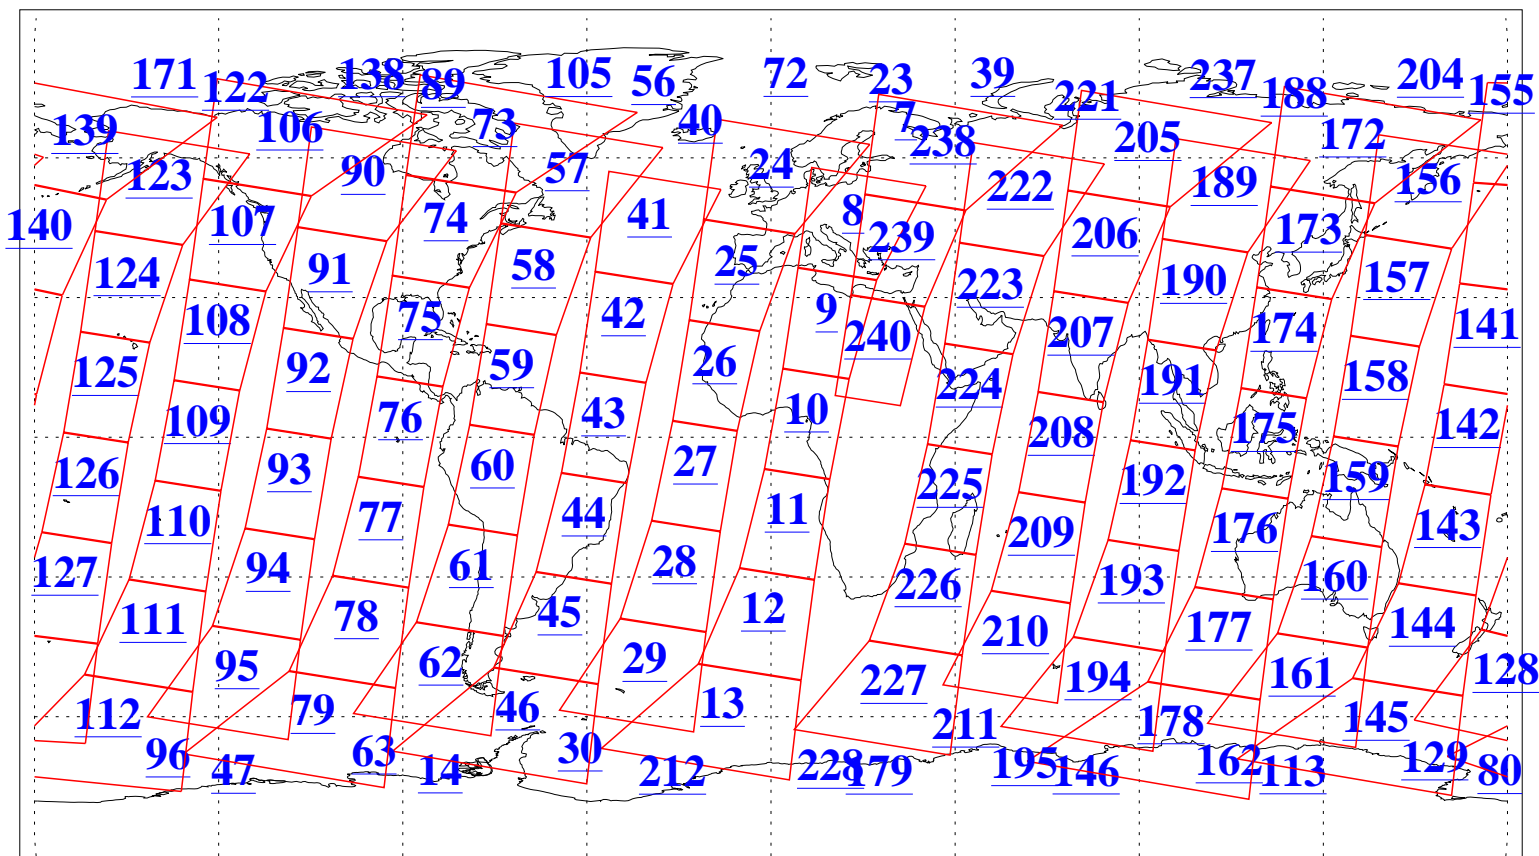

L1B Availability
AMSU Granules: 240
HSB Granules: 0
AIRS Granules: 240

31 Oct 2019
DoY 304
Aqua Day 6389
Granules: 1 to 120

Granules: 121 to 240

Legend: AMSU Available, HSB Available, AIRS Available

L1B Availability
AMSU Granules: 240
HSB Granules: 0
AIRS Granules: 240

31 Oct 2019
DoY 304
Aqua Day 6389

Ascending Granules

Descending Granules

Legend: AMSU Available, HSB Available, AIRS Available

L1B Availability
 AMSU Granules: 240
 HSB Granules: 0
 AIRS Granules: 240

31 Oct 2019
 DoY 304
 Aqua Day 6389

Northern Hemisphere Granules

Southern Hemisphere Granules

Legend: AMSU Available, HSB Available, AIRS Available