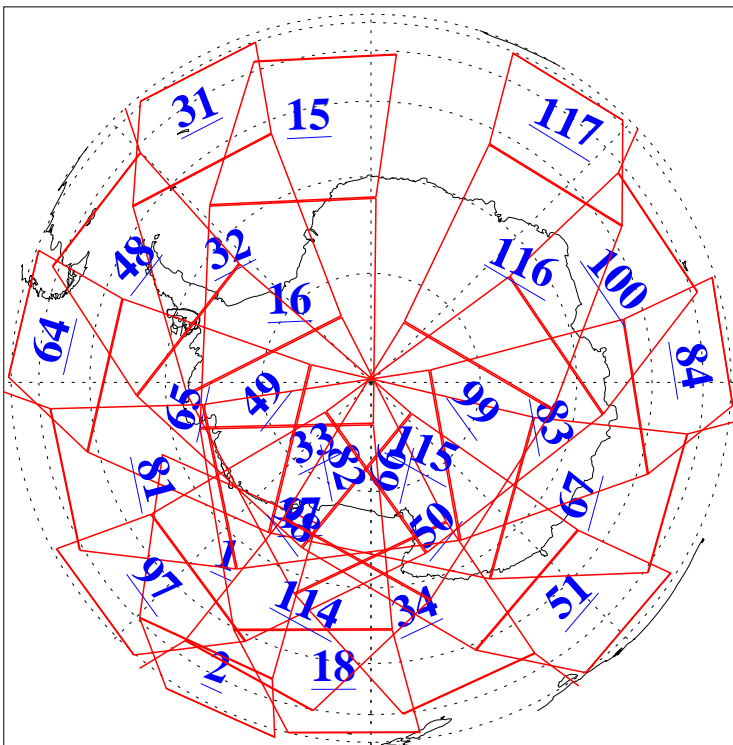

L1B Availability
AMSU Granules: 240
HSB Granules: 0
AIRS Granules: 240

29 Oct 2019
DoY 302
Aqua Day 6387
Granules: 1 to 120

Granules: 121 to 240

Legend: AMSU Available, HSB Available, AIRS Available

L1B Availability
AMSU Granules: 240
HSB Granules: 0
AIRS Granules: 240

29 Oct 2019
DoY 302
Aqua Day 6387
Ascending Granules

Descending Granules

Legend: AMSU Available, HSB Available, AIRS Available

L1B Availability
AMSU Granules: 240
HSB Granules: 0
AIRS Granules: 240

29 Oct 2019
DoY 302
Aqua Day 6387

Northern Hemisphere Granules

Southern Hemisphere Granules

Legend: AMSU Available, HSB Available, AIRS Available