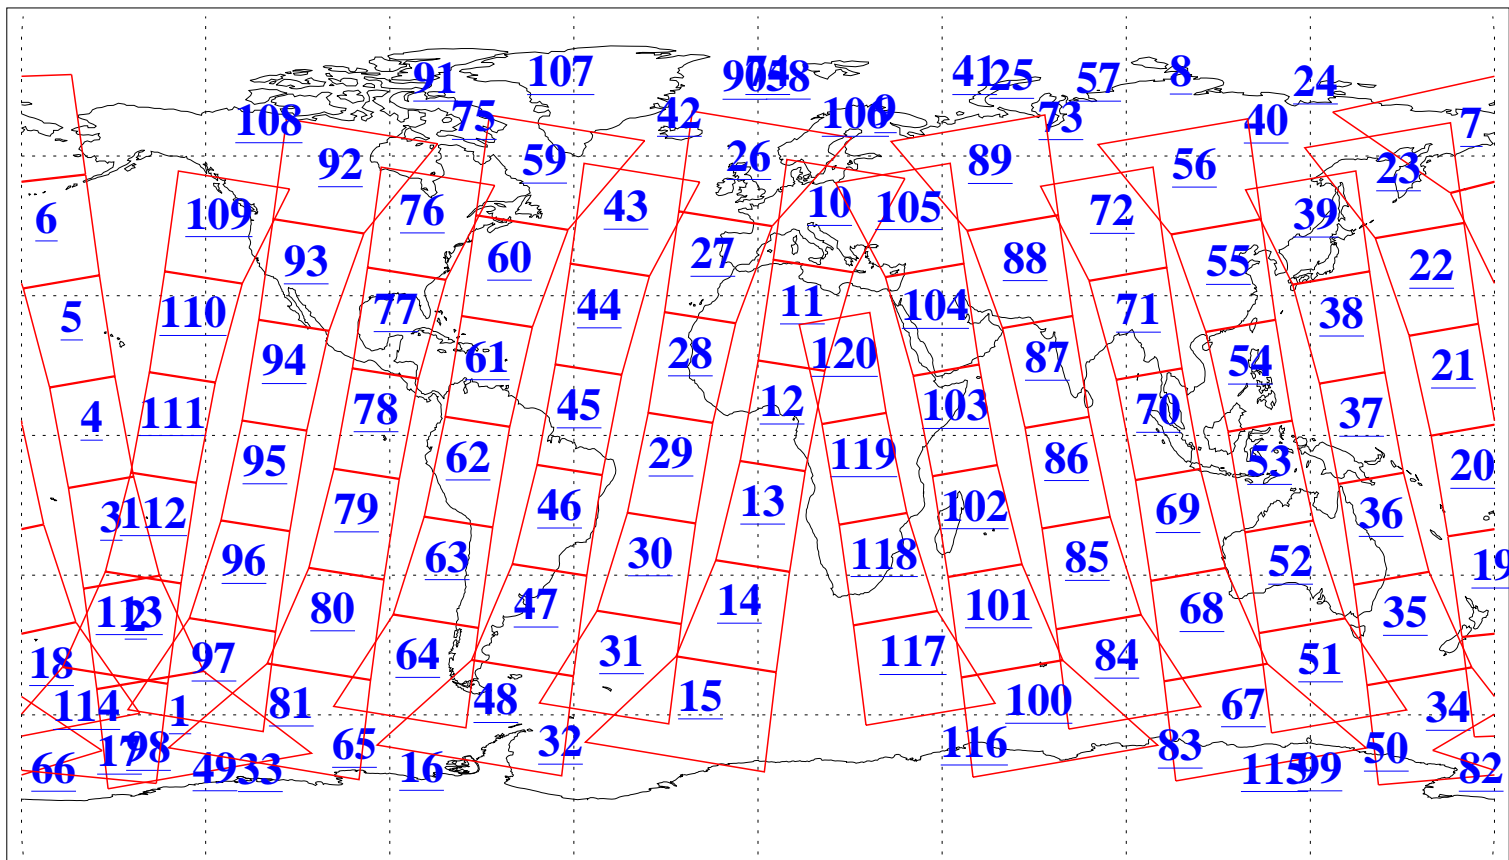

L1B Availability
AMSU Granules: 240
HSB Granules: 0
AIRS Granules: 240

29 Oct 2019
DoY 302
Aqua Day 6387
Granules: 1 to 120

Granules: 121 to 240

Legend: AMSU Available, HSB Available, AIRS Available

L1B Availability
AMSU Granules: 240
HSB Granules: 0
AIRS Granules: 240

29 Oct 2019
DoY 302
Aqua Day 6387
Ascending Granules

Descending Granules

Legend: AMSU Available, HSB Available, AIRS Available

L1B Availability
AMSU Granules: 240
HSB Granules: 0
AIRS Granules: 240

29 Oct 2019
DoY 302
Aqua Day 6387

Northern Hemisphere Granules

Southern Hemisphere Granules

Legend: AMSU Available, HSB Available, AIRS Available