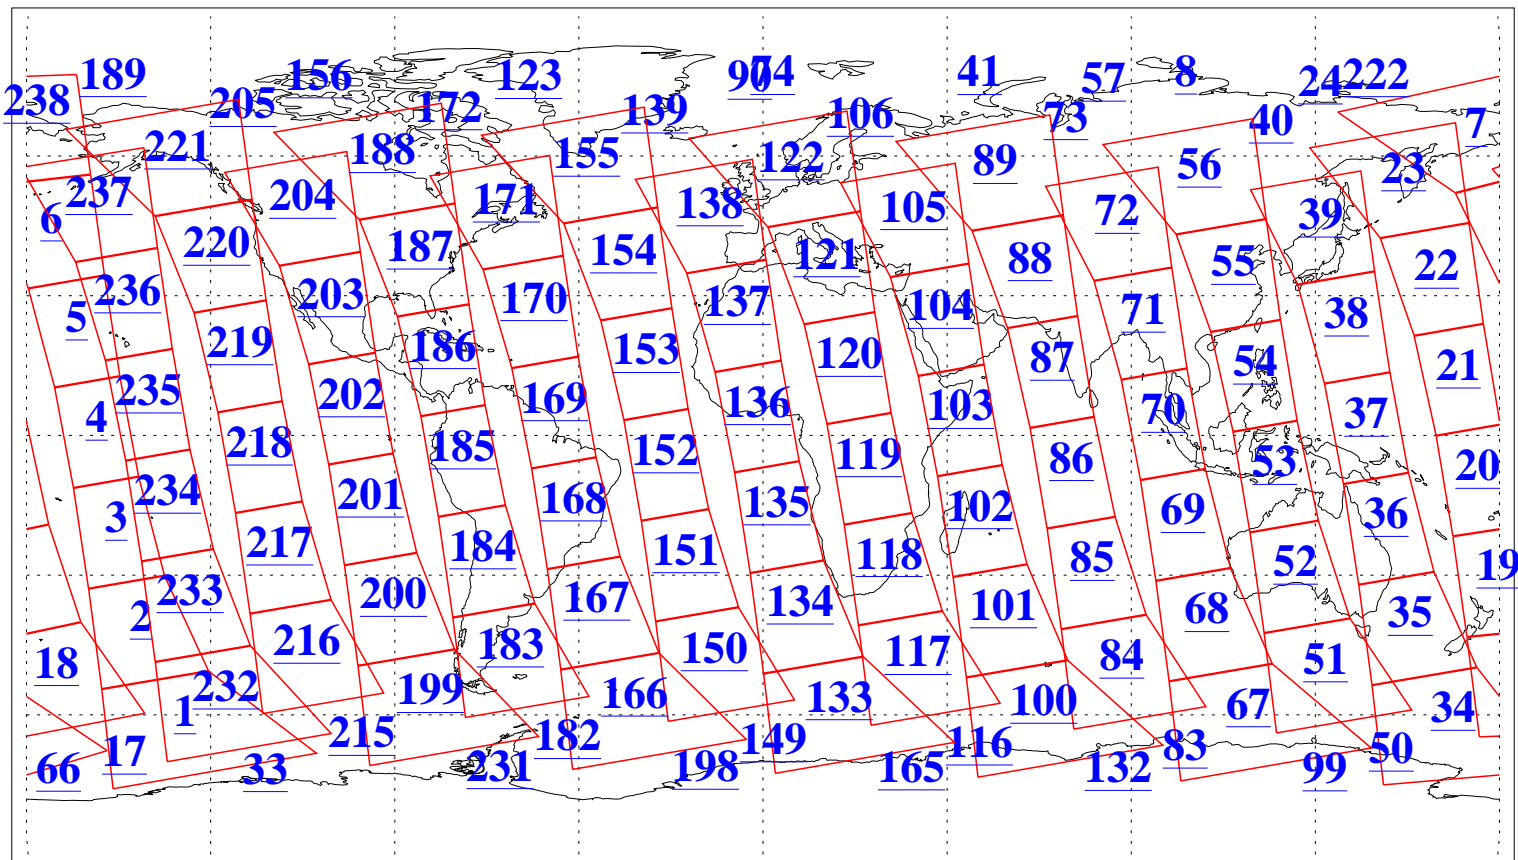

L1B Availability
AMSU Granules: 240
HSB Granules: 0
AIRS Granules: 240

29 Oct 2019
DoY 302
Aqua Day 6387
Granules: 1 to 120

Granules: 121 to 240

Legend: AMSU Available, HSB Available, AIRS Available

L1B Availability
AMSU Granules: 240
HSB Granules: 0
AIRS Granules: 240

29 Oct 2019
DoY 302
Aqua Day 6387
Ascending Granules

Descending Granules

Legend: AMSU Available, HSB Available, AIRS Available

L1B Availability
AMSU Granules: 240
HSB Granules: 0
AIRS Granules: 240

29 Oct 2019
DoY 302
Aqua Day 6387

Northern Hemisphere Granules

Southern Hemisphere Granules

Legend: AMSU Available, HSB Available, AIRS Available