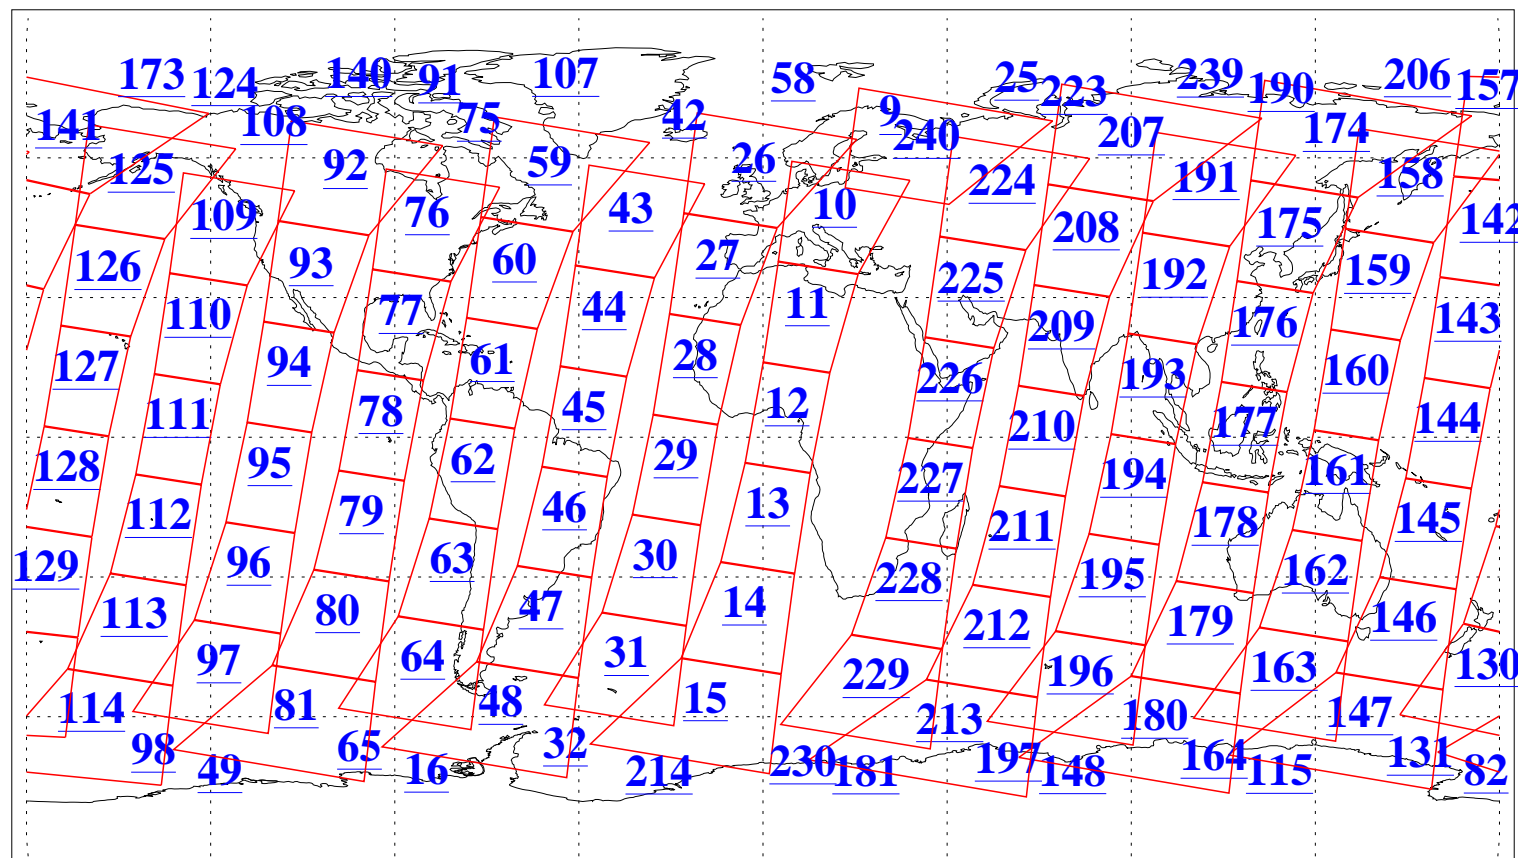

L1B Availability
AMSU Granules: 240
HSB Granules: 0
AIRS Granules: 240

29 Oct 2019
DoY 302
Aqua Day 6387
Granules: 1 to 120

Granules: 121 to 240

Legend: AMSU Available, HSB Available, AIRS Available

L1B Availability
AMSU Granules: 240
HSB Granules: 0
AIRS Granules: 240

29 Oct 2019
DoY 302
Aqua Day 6387
Ascending Granules

Descending Granules

Legend: AMSU Available, HSB Available, AIRS Available

L1B Availability
AMSU Granules: 240
HSB Granules: 0
AIRS Granules: 240

29 Oct 2019
DoY 302
Aqua Day 6387

Northern Hemisphere Granules

Southern Hemisphere Granules

Legend: AMSU Available, HSB Available, AIRS Available