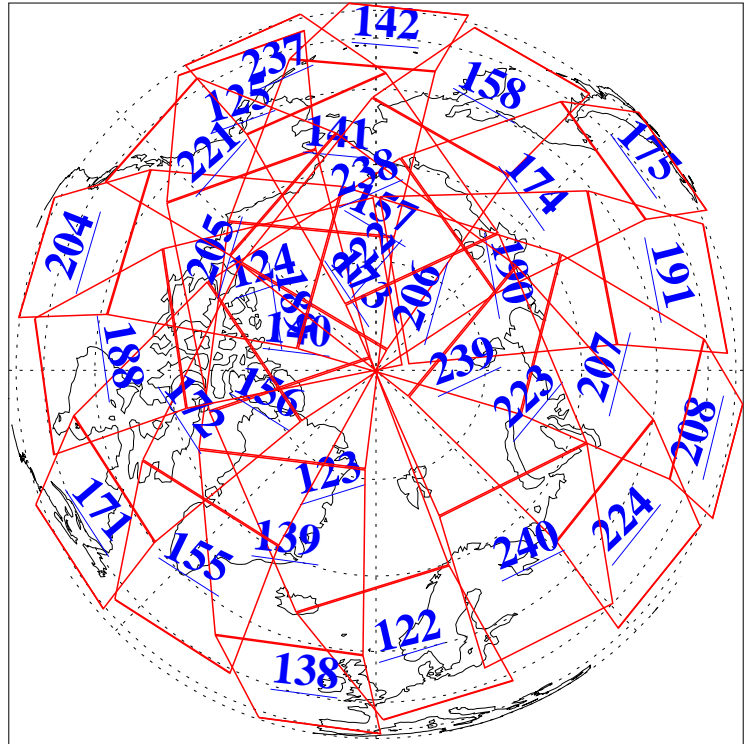

L1B Availability
AMSU Granules: 240
HSB Granules: 0
AIRS Granules: 240

29 Oct 2019
DoY 302
Aqua Day 6387
Granules: 1 to 120

Granules: 121 to 240

Legend: AMSU Available, HSB Available, AIRS Available

L1B Availability
AMSU Granules: 240
HSB Granules: 0
AIRS Granules: 240

29 Oct 2019
DoY 302
Aqua Day 6387
Ascending Granules

Descending Granules

Legend: AMSU Available, HSB Available, AIRS Available

L1B Availability
AMSU Granules: 240
HSB Granules: 0
AIRS Granules: 240

29 Oct 2019
DoY 302
Aqua Day 6387

Northern Hemisphere Granules

Southern Hemisphere Granules

Legend: AMSU Available, HSB Available, AIRS Available