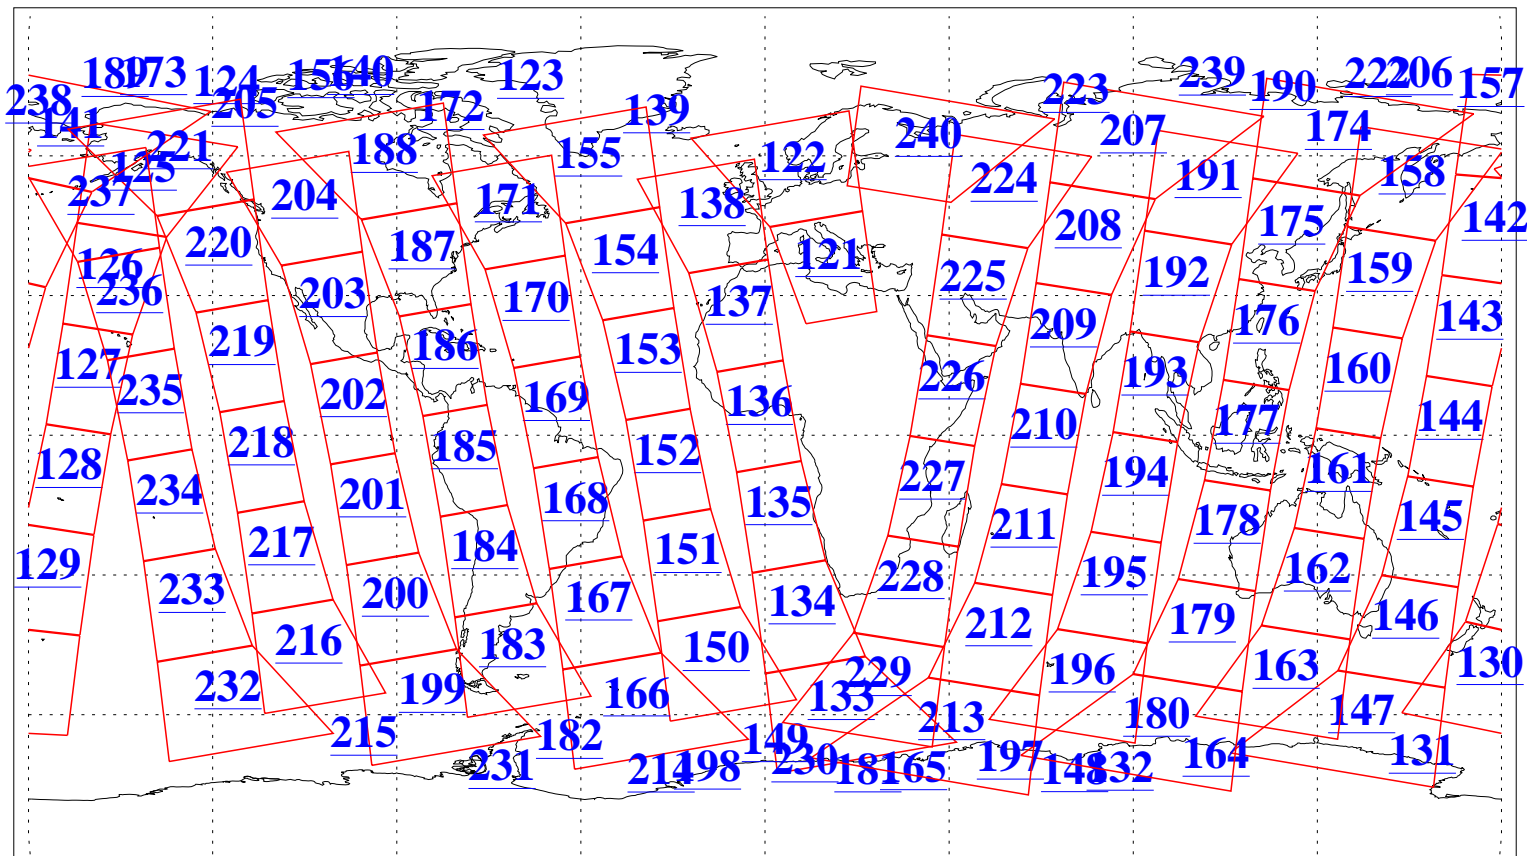

L1B Availability
AMSU Granules: 240
HSB Granules: 0
AIRS Granules: 240

29 Oct 2019
DoY 302
Aqua Day 6387
Granules: 1 to 120

Granules: 121 to 240

Legend: AMSU Available, HSB Available, AIRS Available

L1B Availability
AMSU Granules: 240
HSB Granules: 0
AIRS Granules: 240

29 Oct 2019
DoY 302
Aqua Day 6387
Ascending Granules

Descending Granules

Legend: AMSU Available, HSB Available, AIRS Available

L1B Availability
AMSU Granules: 240
HSB Granules: 0
AIRS Granules: 240

29 Oct 2019
DoY 302
Aqua Day 6387

Northern Hemisphere Granules

Southern Hemisphere Granules

Legend: AMSU Available, HSB Available, AIRS Available