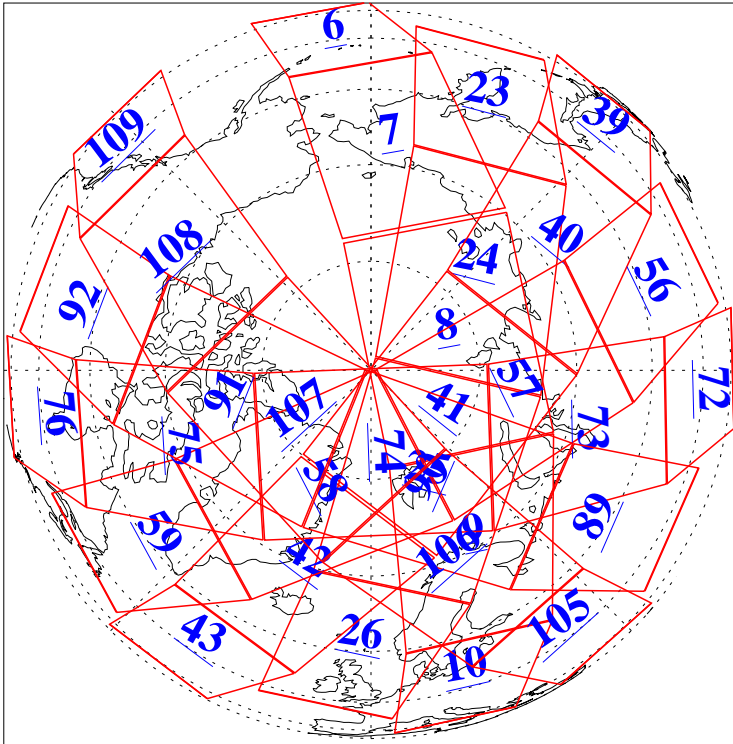

L1B Availability
AMSU Granules: 240
HSB Granules: 0
AIRS Granules: 240

29 Oct 2019
DoY 302
Aqua Day 6387
Granules: 1 to 120

Granules: 121 to 240

Legend: AMSU Available, HSB Available, AIRS Available

L1B Availability
AMSU Granules: 240
HSB Granules: 0
AIRS Granules: 240

29 Oct 2019
DoY 302
Aqua Day 6387
Ascending Granules

Descending Granules

Legend: AMSU Available, HSB Available, AIRS Available

L1B Availability
AMSU Granules: 240
HSB Granules: 0
AIRS Granules: 240

29 Oct 2019
DoY 302
Aqua Day 6387

Northern Hemisphere Granules

Southern Hemisphere Granules

Legend: AMSU Available, HSB Available, AIRS Available