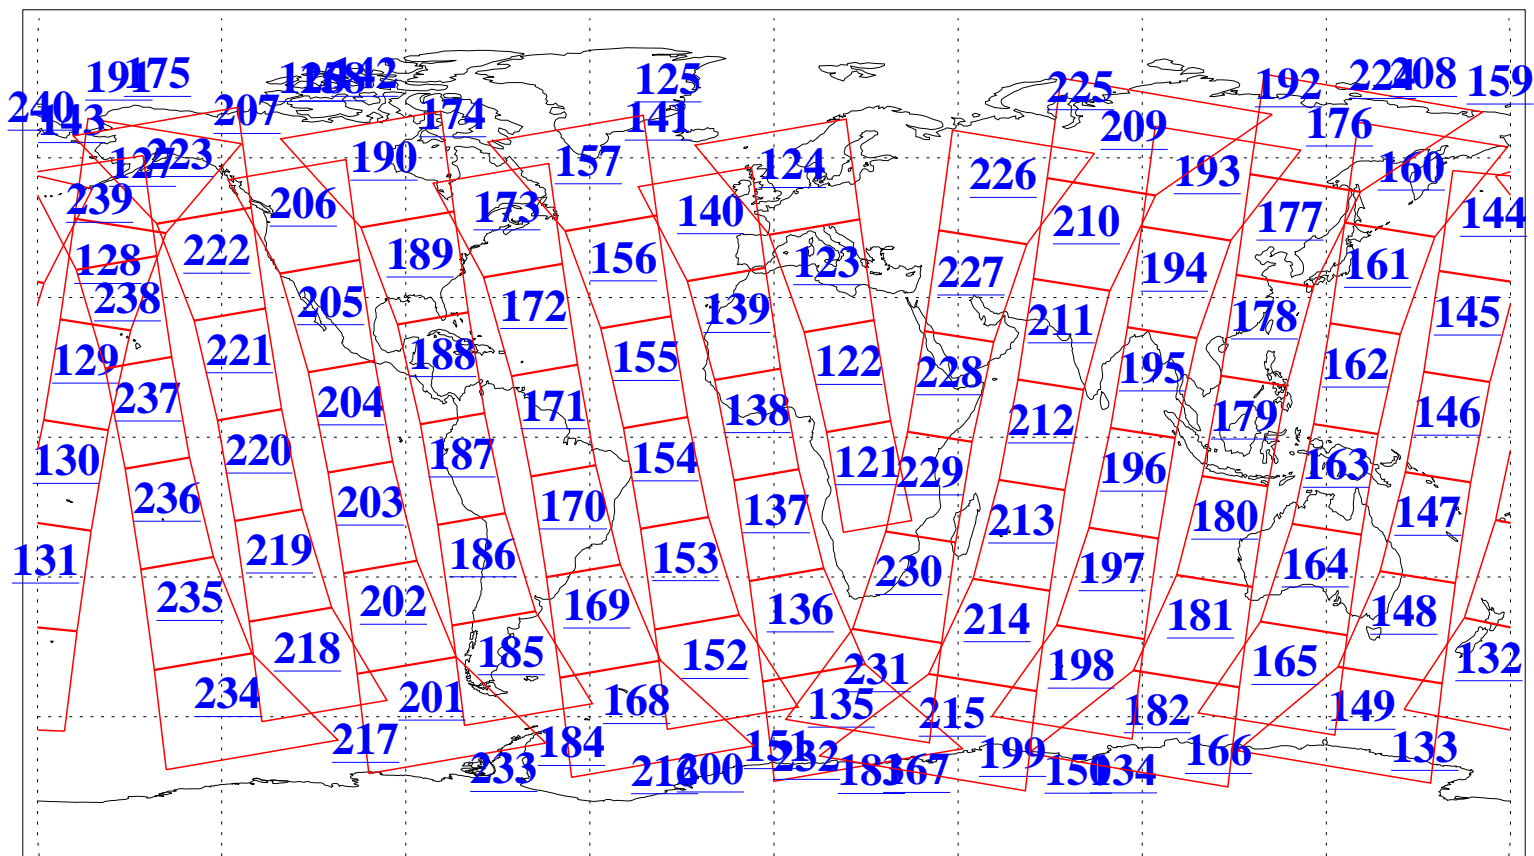

L1B Availability
AMSU Granules: 240
HSB Granules: 0
AIRS Granules: 240

27 Oct 2019
DoY 300
Aqua Day 6385
Granules: 1 to 120

Granules: 121 to 240

Legend: AMSU Available, HSB Available, AIRS Available

L1B Availability
AMSU Granules: 240
HSB Granules: 0
AIRS Granules: 240

27 Oct 2019
DoY 300
Aqua Day 6385
Ascending Granules

Descending Granules

Legend: AMSU Available, HSB Available, AIRS Available

L1B Availability
 AMSU Granules: 240
 HSB Granules: 0
 AIRS Granules: 240

27 Oct 2019
 DoY 300
 Aqua Day 6385

Northern Hemisphere Granules

Southern Hemisphere Granules

Legend: AMSU Available, HSB Available, AIRS Available