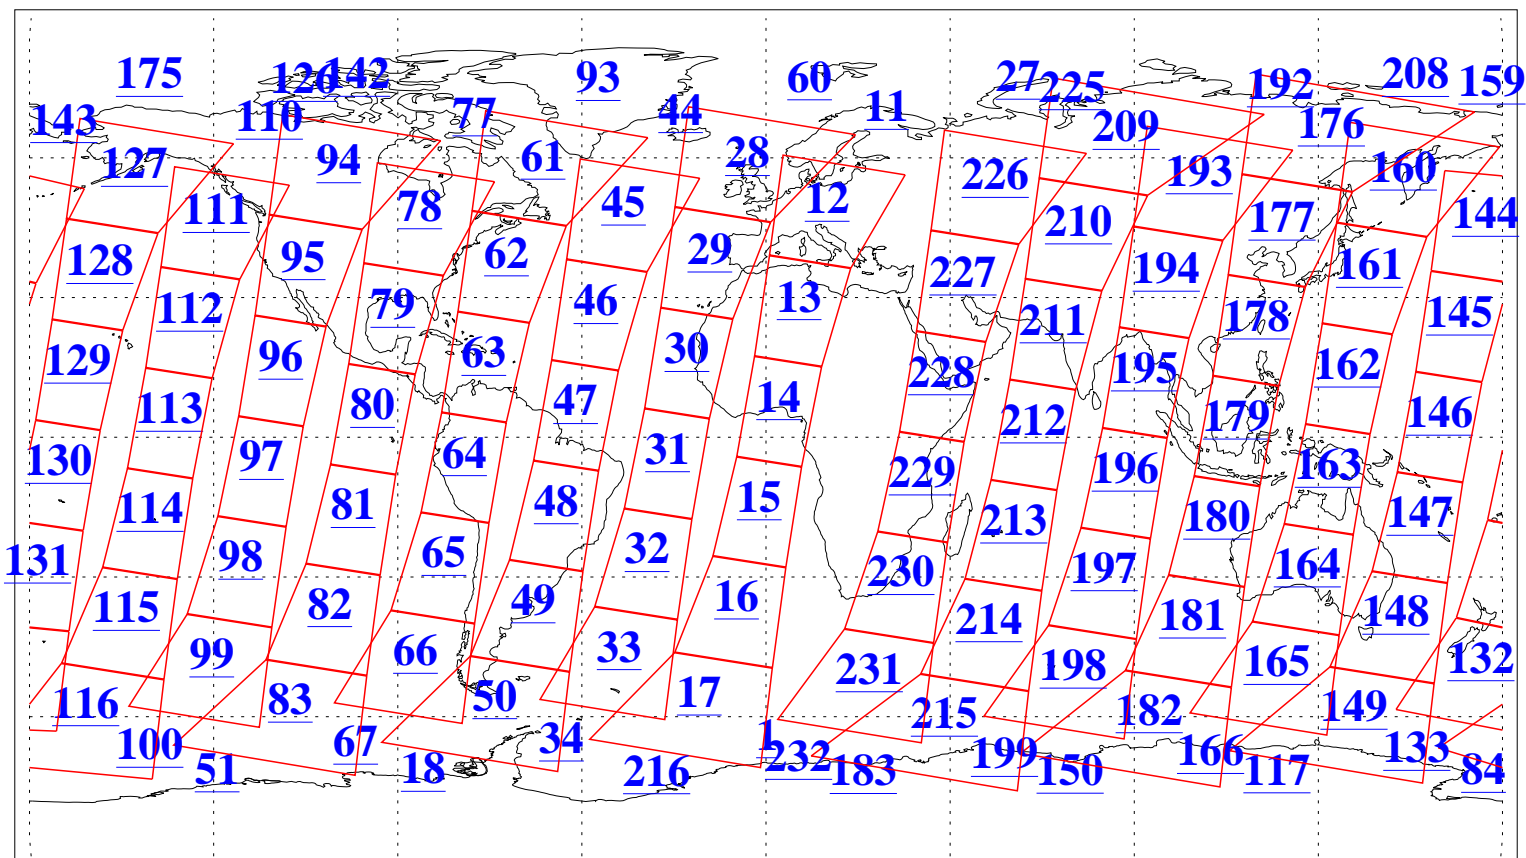

L1B Availability
AMSU Granules: 240
HSB Granules: 0
AIRS Granules: 240

27 Oct 2019
DoY 300
Aqua Day 6385
Granules: 1 to 120

Granules: 121 to 240

Legend: AMSU Available, HSB Available, AIRS Available

L1B Availability
AMSU Granules: 240
HSB Granules: 0
AIRS Granules: 240

27 Oct 2019
DoY 300
Aqua Day 6385
Ascending Granules

Descending Granules

Legend: AMSU Available, HSB Available, AIRS Available

L1B Availability
 AMSU Granules: 240
 HSB Granules: 0
 AIRS Granules: 240

27 Oct 2019
 DoY 300
 Aqua Day 6385

Northern Hemisphere Granules

Southern Hemisphere Granules

Legend: AMSU Available, HSB Available, AIRS Available