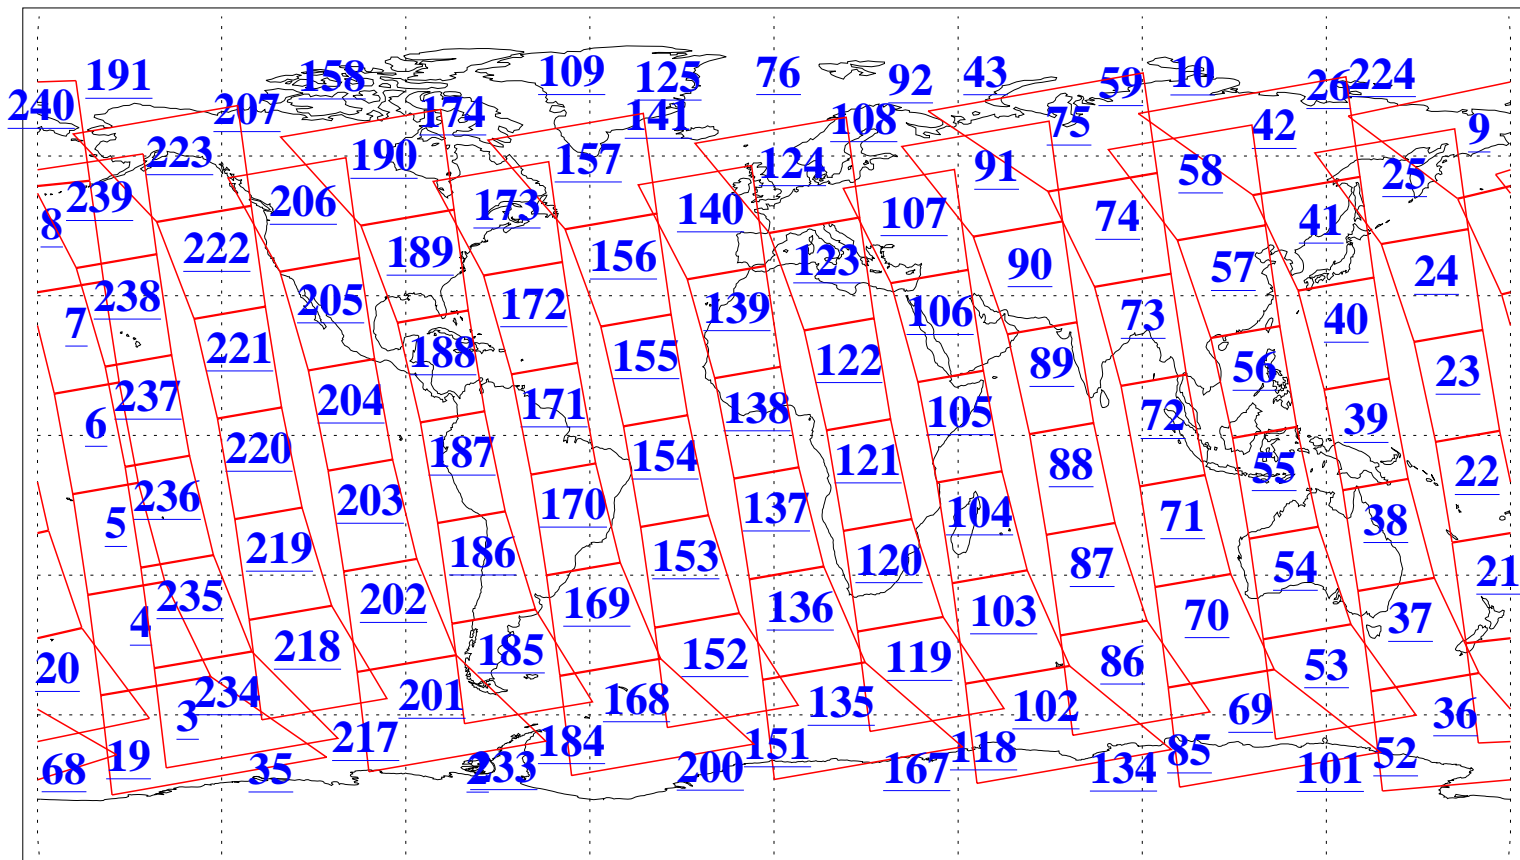

L1B Availability
AMSU Granules: 240
HSB Granules: 0
AIRS Granules: 240

27 Oct 2019
DoY 300
Aqua Day 6385
Granules: 1 to 120

Granules: 121 to 240

Legend: AMSU Available, HSB Available, AIRS Available

L1B Availability
AMSU Granules: 240
HSB Granules: 0
AIRS Granules: 240

27 Oct 2019
DoY 300
Aqua Day 6385
Ascending Granules

Descending Granules

Legend: AMSU Available, HSB Available, AIRS Available

L1B Availability
 AMSU Granules: 240
 HSB Granules: 0
 AIRS Granules: 240

27 Oct 2019
 DoY 300
 Aqua Day 6385

Northern Hemisphere Granules

Southern Hemisphere Granules

Legend: AMSU Available, HSB Available, AIRS Available