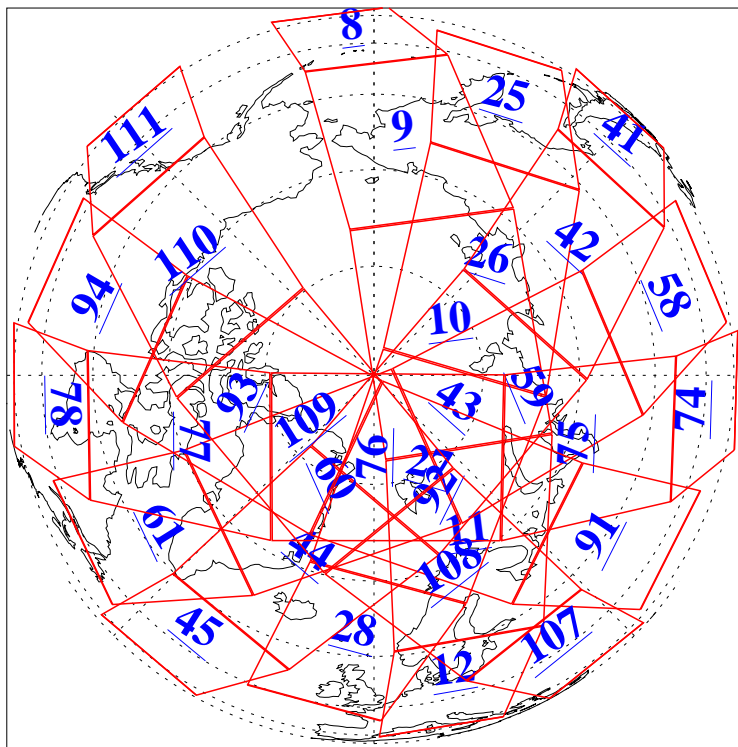

L1B Availability
AMSU Granules: 240
HSB Granules: 0
AIRS Granules: 240

27 Oct 2019
DoY 300
Aqua Day 6385
Granules: 1 to 120

Granules: 121 to 240

Legend: AMSU Available, HSB Available, AIRS Available

L1B Availability
AMSU Granules: 240
HSB Granules: 0
AIRS Granules: 240

27 Oct 2019
DoY 300
Aqua Day 6385
Ascending Granules

Descending Granules

Legend: AMSU Available, HSB Available, AIRS Available

L1B Availability
 AMSU Granules: 240
 HSB Granules: 0
 AIRS Granules: 240

27 Oct 2019
 DoY 300
 Aqua Day 6385

Northern Hemisphere Granules

Southern Hemisphere Granules

Legend: AMSU Available, HSB Available, AIRS Available