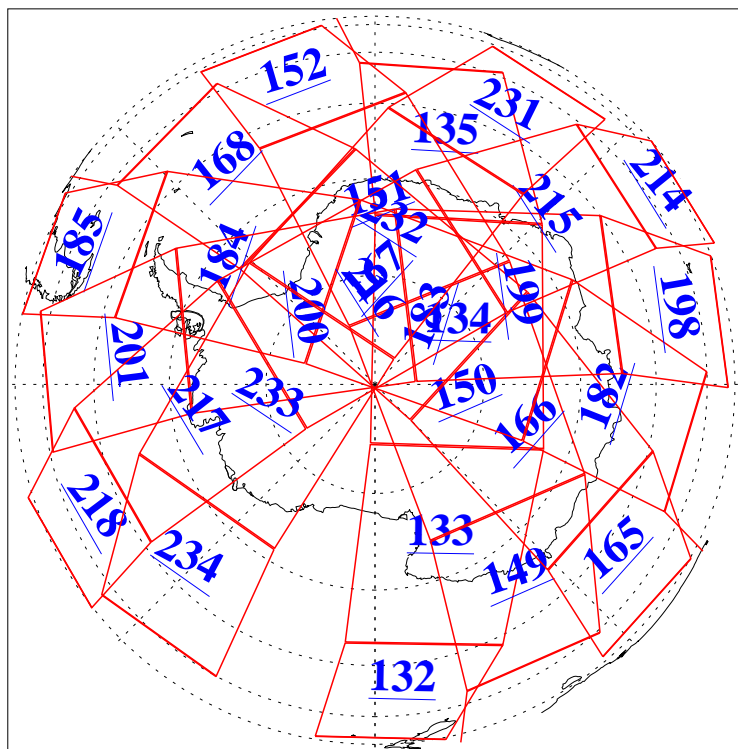

L1B Availability
AMSU Granules: 240
HSB Granules: 0
AIRS Granules: 240

27 Oct 2019
DoY 300
Aqua Day 6385
Granules: 1 to 120

Granules: 121 to 240

Legend: AMSU Available, HSB Available, AIRS Available

L1B Availability
AMSU Granules: 240
HSB Granules: 0
AIRS Granules: 240

27 Oct 2019
DoY 300
Aqua Day 6385
Ascending Granules

Descending Granules

Legend: AMSU Available, HSB Available, AIRS Available

L1B Availability
 AMSU Granules: 240
 HSB Granules: 0
 AIRS Granules: 240

27 Oct 2019
 DoY 300
 Aqua Day 6385

Northern Hemisphere Granules

Southern Hemisphere Granules

Legend: AMSU Available, HSB Available, AIRS Available