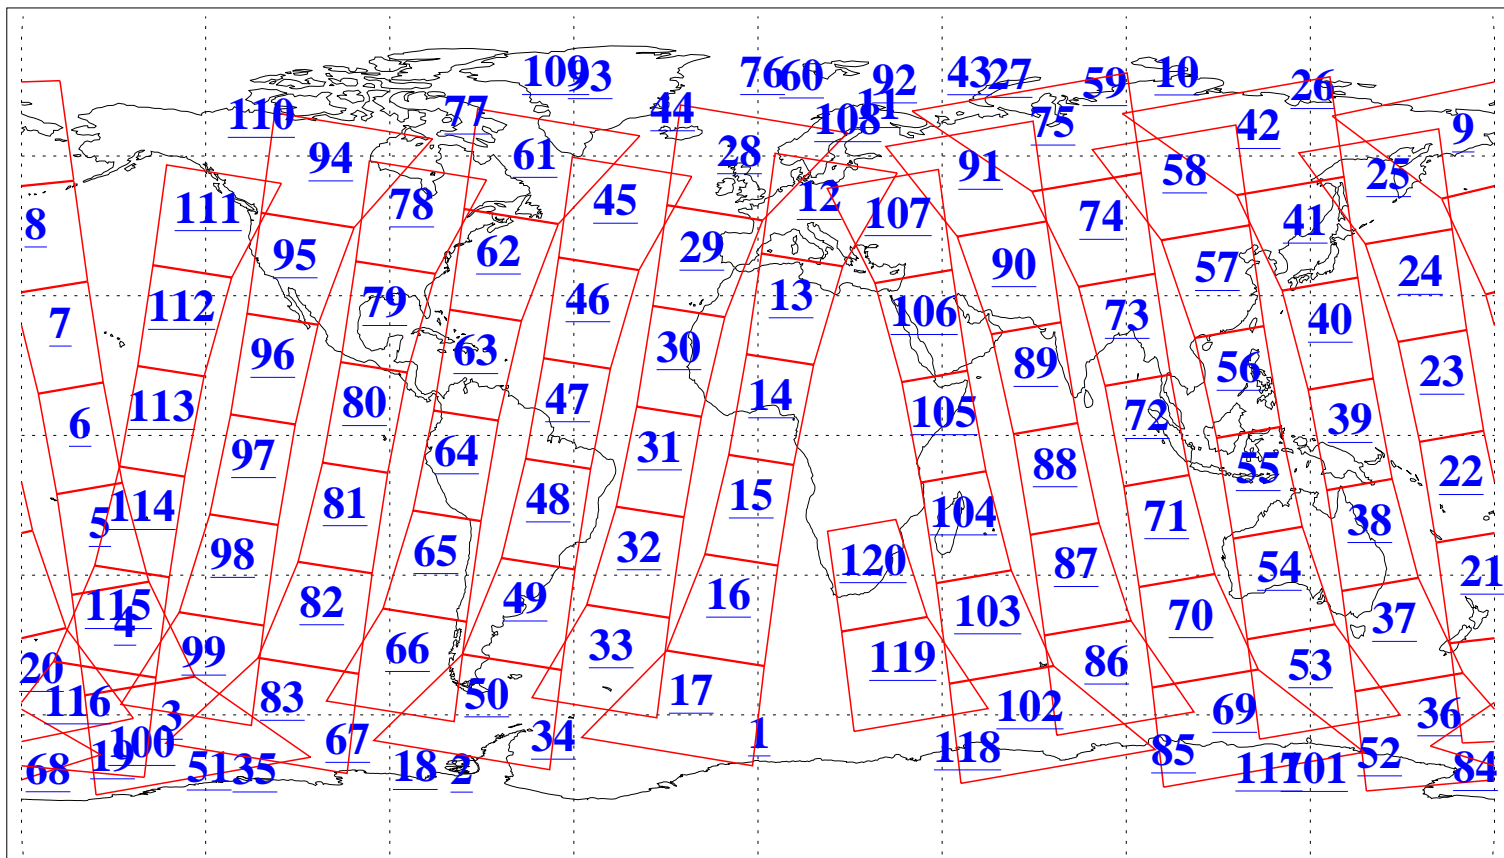

L1B Availability
AMSU Granules: 240
HSB Granules: 0
AIRS Granules: 240

27 Oct 2019
DoY 300
Aqua Day 6385
Granules: 1 to 120

Granules: 121 to 240

Legend: AMSU Available, HSB Available, AIRS Available

L1B Availability
AMSU Granules: 240
HSB Granules: 0
AIRS Granules: 240

27 Oct 2019
DoY 300
Aqua Day 6385
Ascending Granules

Descending Granules

Legend: AMSU Available, HSB Available, AIRS Available

L1B Availability
 AMSU Granules: 240
 HSB Granules: 0
 AIRS Granules: 240

27 Oct 2019
 DoY 300
 Aqua Day 6385

Northern Hemisphere Granules

Southern Hemisphere Granules

Legend: AMSU Available, HSB Available, AIRS Available