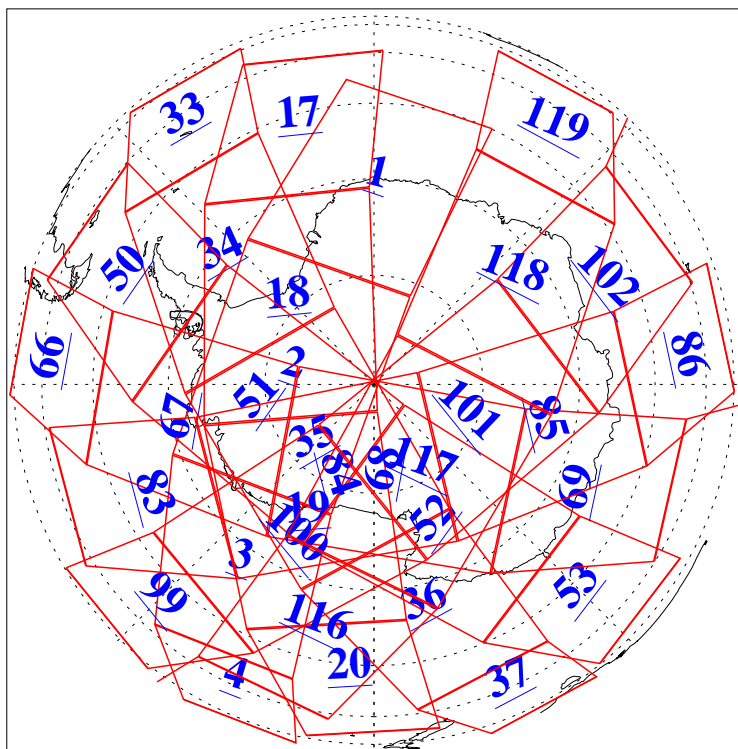

L1B Availability
AMSU Granules: 240
HSB Granules: 0
AIRS Granules: 240

27 Oct 2019
DoY 300
Aqua Day 6385
Granules: 1 to 120

Granules: 121 to 240

Legend: AMSU Available, HSB Available, AIRS Available

L1B Availability
AMSU Granules: 240
HSB Granules: 0
AIRS Granules: 240

27 Oct 2019
DoY 300
Aqua Day 6385
Ascending Granules

Descending Granules

Legend: AMSU Available, HSB Available, AIRS Available

L1B Availability
 AMSU Granules: 240
 HSB Granules: 0
 AIRS Granules: 240

27 Oct 2019
 DoY 300
 Aqua Day 6385

Northern Hemisphere Granules

Southern Hemisphere Granules

Legend: AMSU Available, HSB Available, AIRS Available