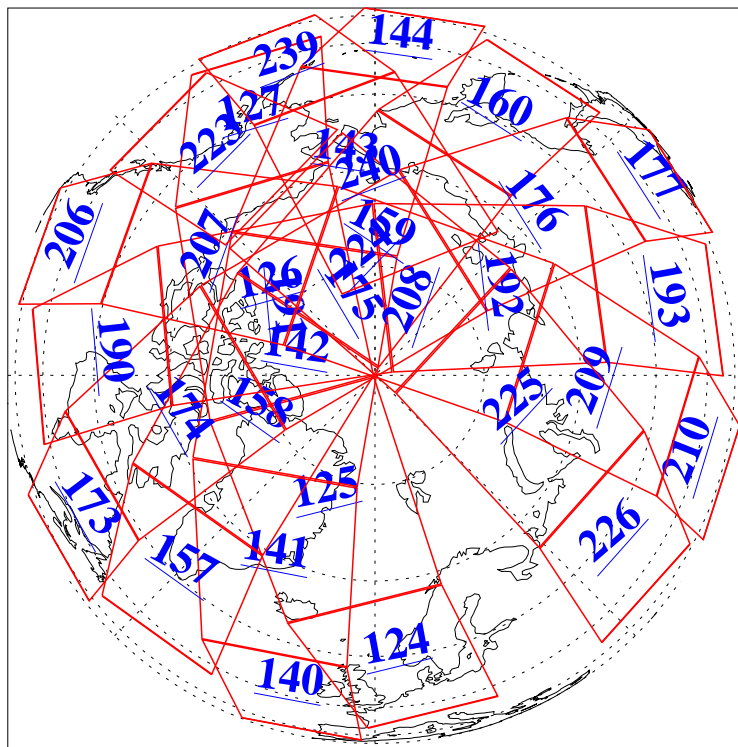

L1B Availability
AMSU Granules: 240
HSB Granules: 0
AIRS Granules: 240

27 Oct 2019
DoY 300
Aqua Day 6385
Granules: 1 to 120

Granules: 121 to 240

Legend: AMSU Available, HSB Available, AIRS Available

L1B Availability
AMSU Granules: 240
HSB Granules: 0
AIRS Granules: 240

27 Oct 2019
DoY 300
Aqua Day 6385
Ascending Granules

Descending Granules

Legend: AMSU Available, HSB Available, AIRS Available

L1B Availability
 AMSU Granules: 240
 HSB Granules: 0
 AIRS Granules: 240

27 Oct 2019
 DoY 300
 Aqua Day 6385

Northern Hemisphere Granules

Southern Hemisphere Granules

Legend: AMSU Available, HSB Available, AIRS Available