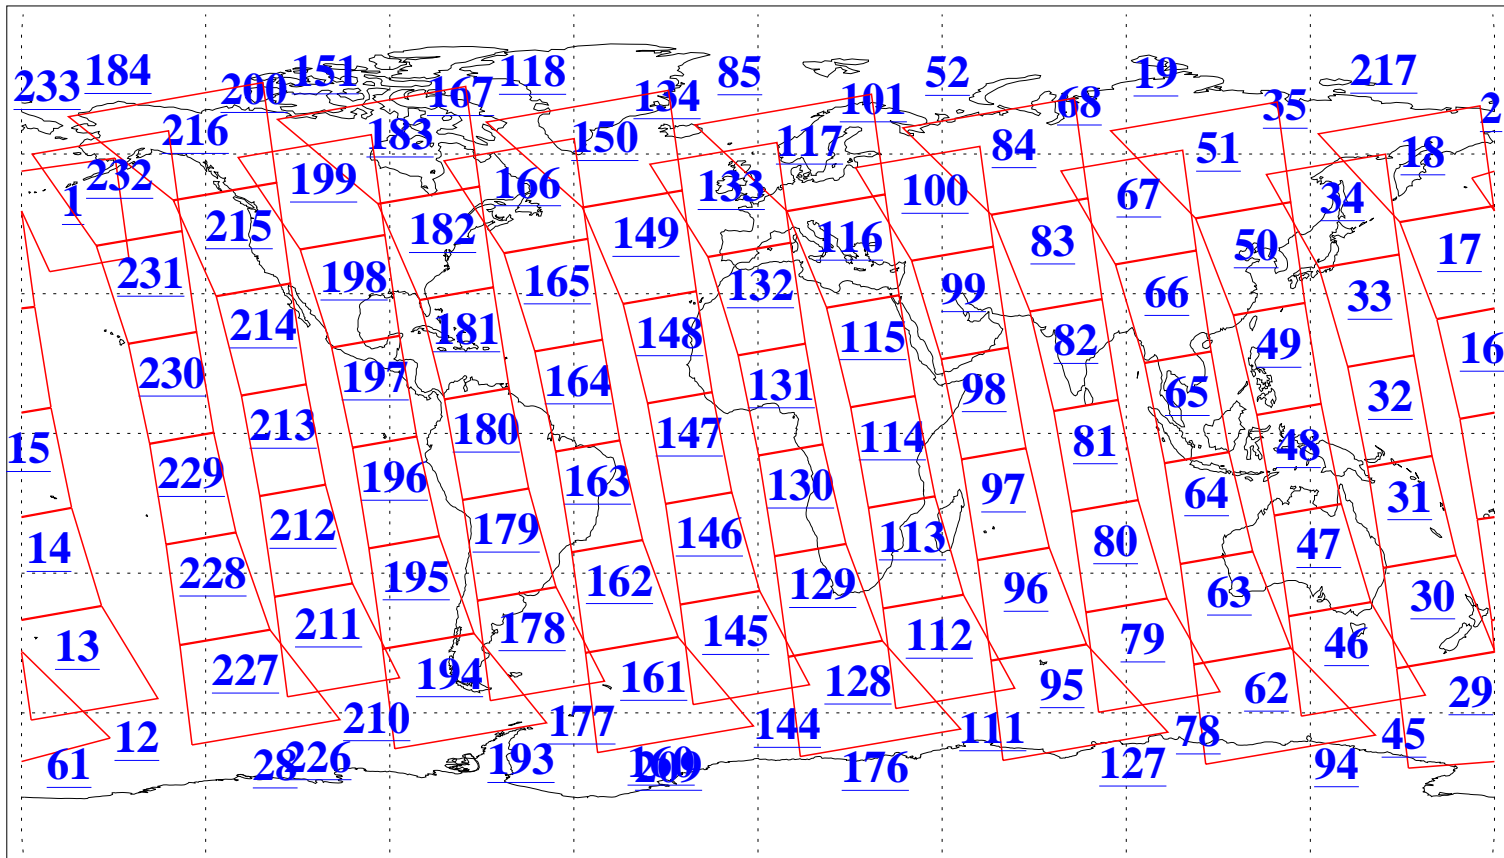

L1B Availability
AMSU Granules: 240
HSB Granules: 0
AIRS Granules: 240

26 Oct 2019
DoY 299
Aqua Day 6384
Granules: 1 to 120

Granules: 121 to 240

Legend: AMSU Available, HSB Available, AIRS Available

L1B Availability
AMSU Granules: 240
HSB Granules: 0
AIRS Granules: 240

26 Oct 2019
DoY 299
Aqua Day 6384
Ascending Granules

Descending Granules

Legend: AMSU Available, HSB Available, AIRS Available

L1B Availability
AMSU Granules: 240
HSB Granules: 0
AIRS Granules: 240

26 Oct 2019
DoY 299
Aqua Day 6384

Northern Hemisphere Granules

Southern Hemisphere Granules

Legend: AMSU Available, HSB Available, AIRS Available