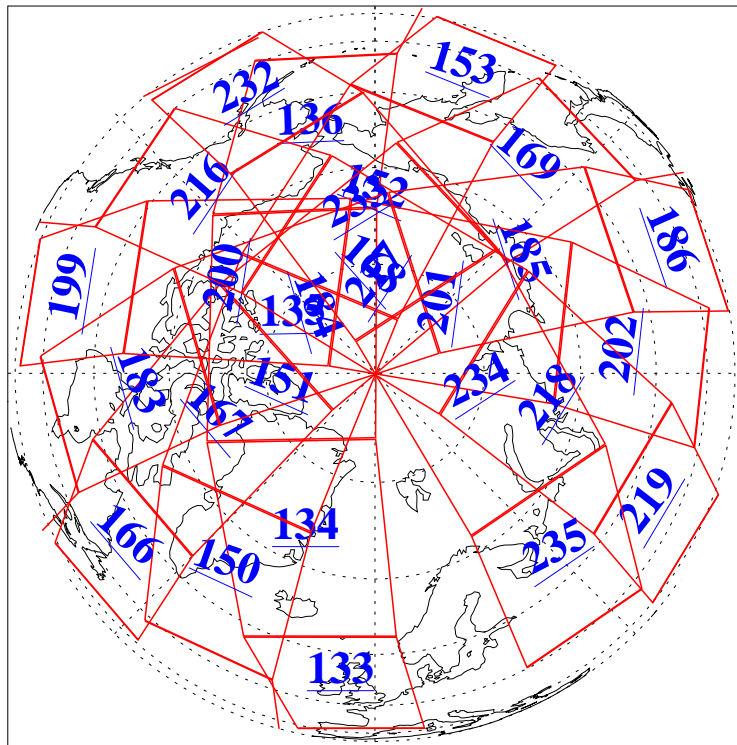

26 Oct 2019
DoY 299
Aqua Day 6384
Ascending Granules

Descending Granules

Legend: AMSU Available, HSB Available, AIRS Available

L1B Availability
AMSU Granules: 240
HSB Granules: 0
AIRS Granules: 240

26 Oct 2019
DoY 299
Aqua Day 6384

Northern Hemisphere Granules

Southern Hemisphere Granules

Legend: AMSU Available, HSB Available, AIRS Available