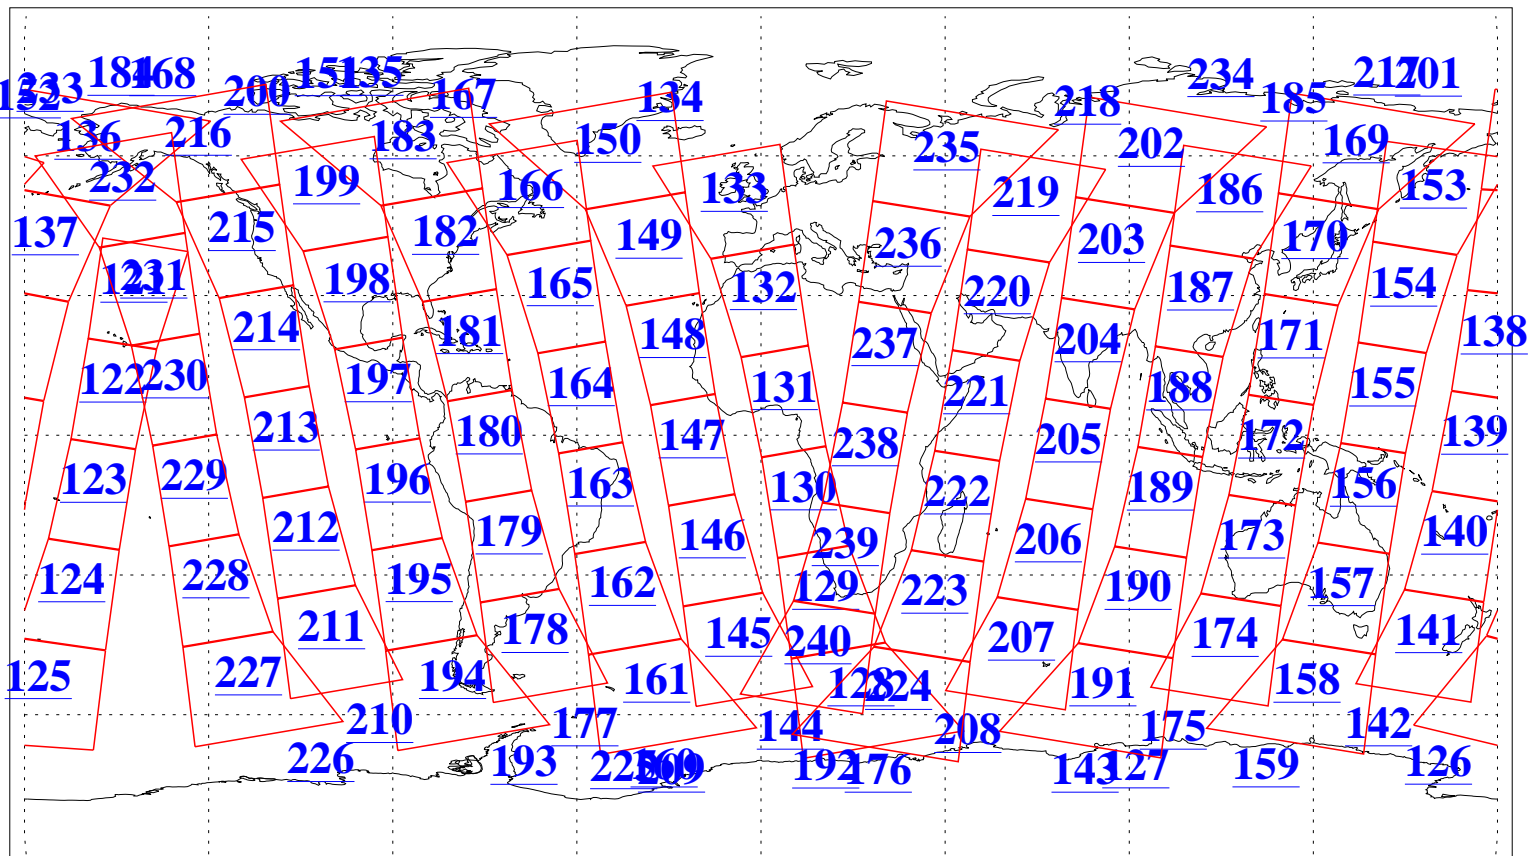

L1B Availability
AMSU Granules: 240
HSB Granules: 0
AIRS Granules: 240

26 Oct 2019
DoY 299
Aqua Day 6384
Granules: 1 to 120

Granules: 121 to 240

Legend: AMSU Available, HSB Available, AIRS Available

L1B Availability
AMSU Granules: 240
HSB Granules: 0
AIRS Granules: 240

26 Oct 2019
DoY 299
Aqua Day 6384
Ascending Granules

Descending Granules

Legend: AMSU Available, HSB Available, AIRS Available

L1B Availability
AMSU Granules: 240
HSB Granules: 0
AIRS Granules: 240

26 Oct 2019
DoY 299
Aqua Day 6384