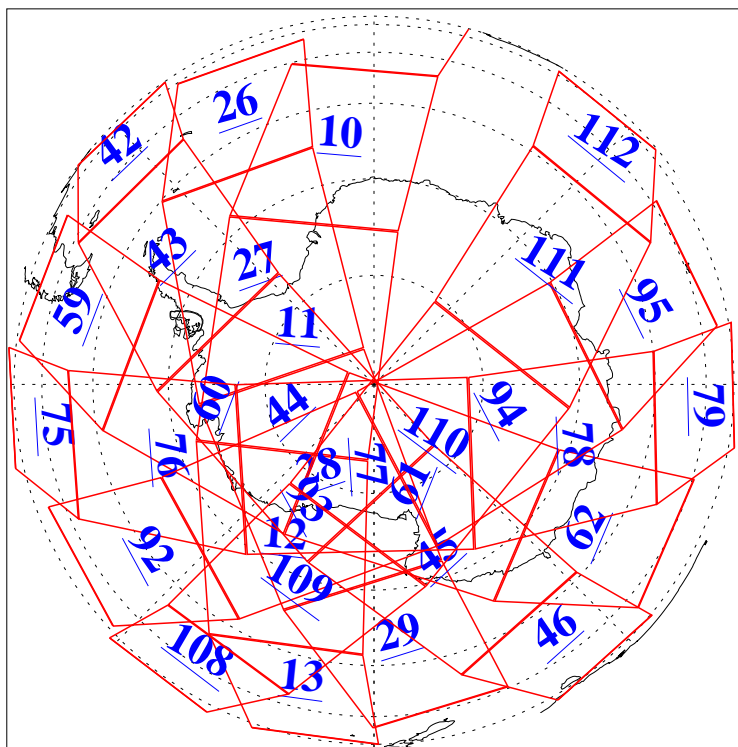

L1B Availability
AMSU Granules: 240
HSB Granules: 0
AIRS Granules: 240

26 Oct 2019
DoY 299
Aqua Day 6384
Granules: 1 to 120

Granules: 121 to 240

Legend: AMSU Available, HSB Available, AIRS Available

L1B Availability
AMSU Granules: 240
HSB Granules: 0
AIRS Granules: 240

26 Oct 2019
DoY 299
Aqua Day 6384
Ascending Granules

Descending Granules

Legend: AMSU Available, HSB Available, AIRS Available

L1B Availability
AMSU Granules: 240
HSB Granules: 0
AIRS Granules: 240

26 Oct 2019
DoY 299
Aqua Day 6384

Northern Hemisphere Granules

Southern Hemisphere Granules

Legend: AMSU Available, HSB Available, AIRS Available