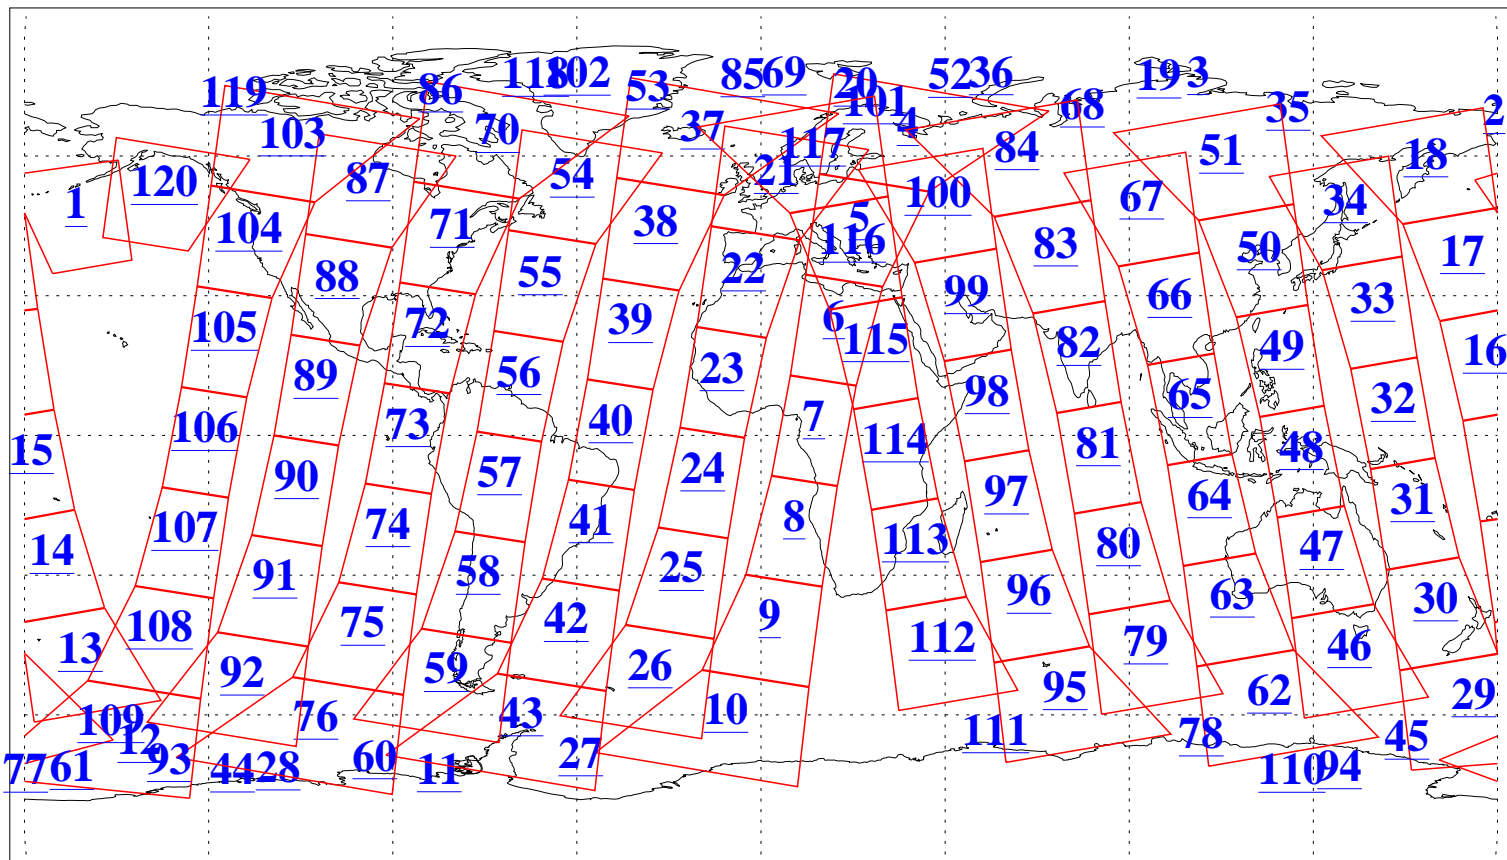

L1B Availability
AMSU Granules: 240
HSB Granules: 0
AIRS Granules: 240

26 Oct 2019
DoY 299
Aqua Day 6384
Granules: 1 to 120

Granules: 121 to 240

Legend: AMSU Available, HSB Available, AIRS Available

L1B Availability
AMSU Granules: 240
HSB Granules: 0
AIRS Granules: 240

26 Oct 2019
DoY 299
Aqua Day 6384
Ascending Granules

Descending Granules

Legend: AMSU Available, HSB Available, AIRS Available

L1B Availability
AMSU Granules: 240
HSB Granules: 0
AIRS Granules: 240

26 Oct 2019
DoY 299
Aqua Day 6384

Northern Hemisphere Granules

Southern Hemisphere Granules

Legend: AMSU Available, HSB Available, AIRS Available