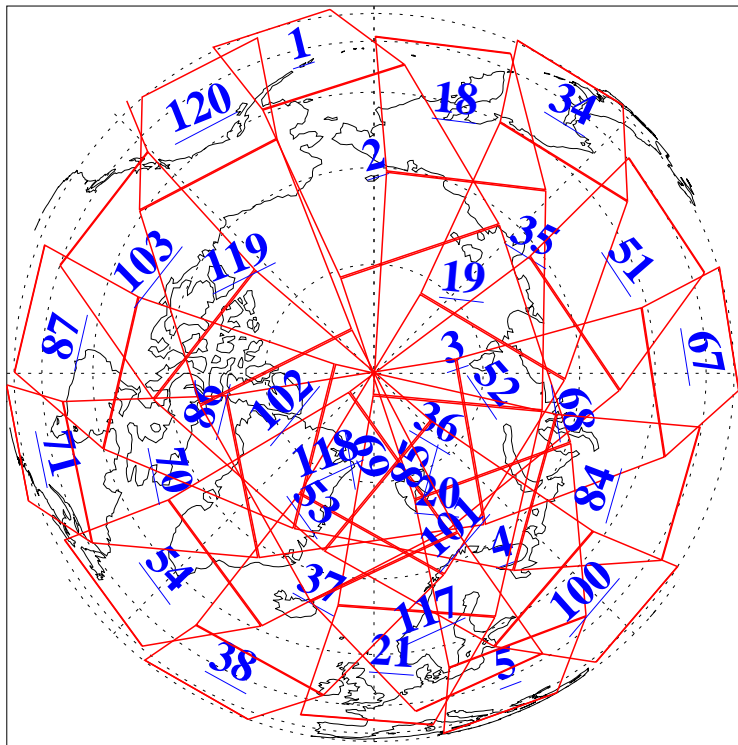

L1B Availability
AMSU Granules: 240
HSB Granules: 0
AIRS Granules: 240

26 Oct 2019
DoY 299
Aqua Day 6384
Granules: 1 to 120

Granules: 121 to 240

Legend: AMSU Available, HSB Available, AIRS Available

L1B Availability
AMSU Granules: 240
HSB Granules: 0
AIRS Granules: 240

26 Oct 2019
DoY 299
Aqua Day 6384
Ascending Granules

Descending Granules

Legend: AMSU Available, HSB Available, AIRS Available

L1B Availability
AMSU Granules: 240
HSB Granules: 0
AIRS Granules: 240

26 Oct 2019
DoY 299
Aqua Day 6384

Northern Hemisphere Granules

Southern Hemisphere Granules

Legend: AMSU Available, HSB Available, AIRS Available