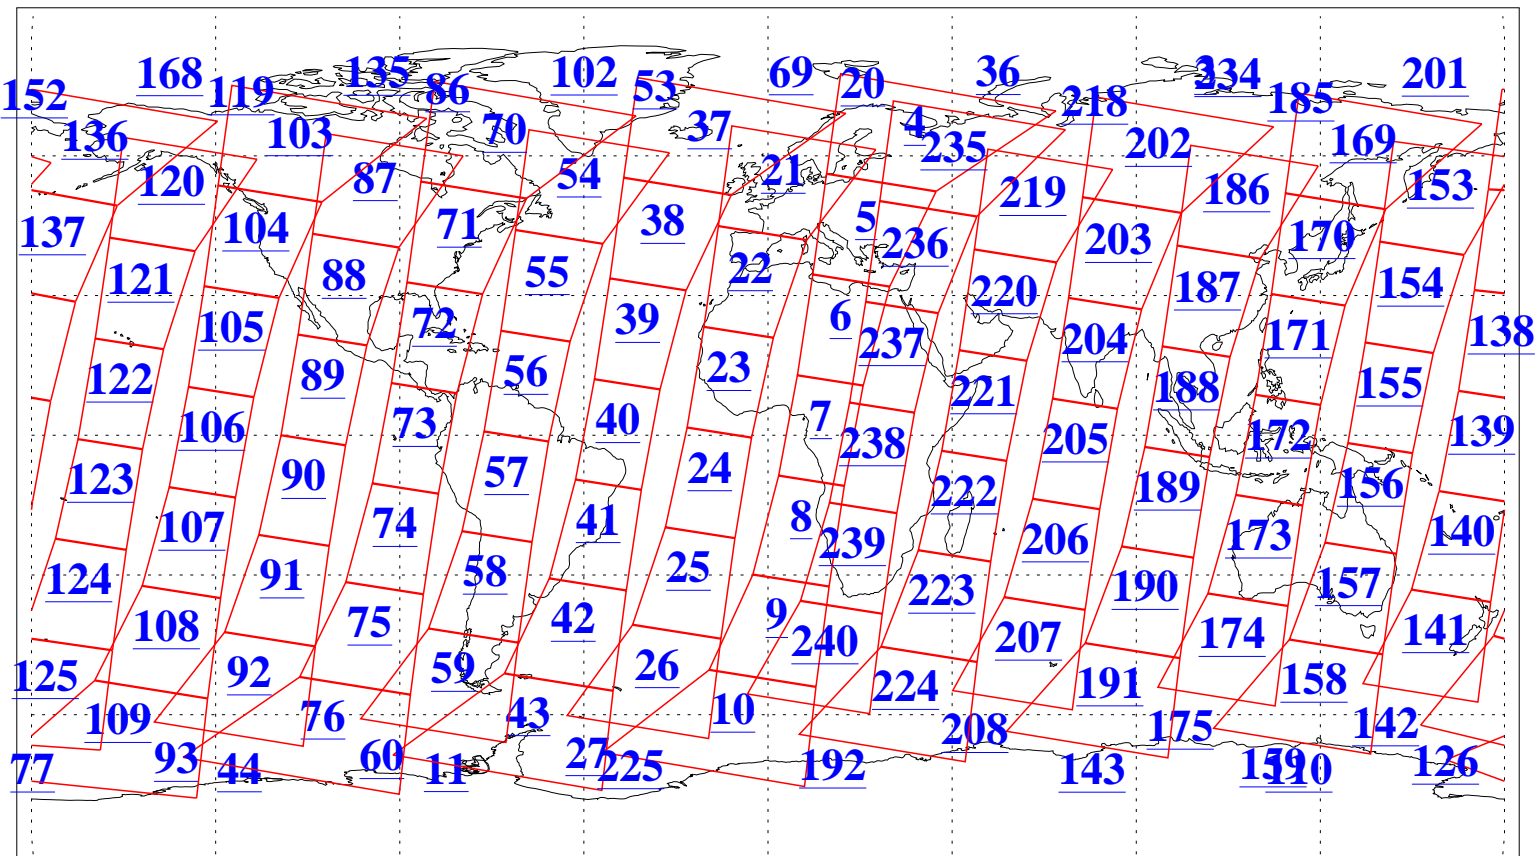

L1B Availability
AMSU Granules: 240
HSB Granules: 0
AIRS Granules: 240

26 Oct 2019
DoY 299
Aqua Day 6384
Granules: 1 to 120

Granules: 121 to 240

Legend: AMSU Available, HSB Available, AIRS Available

L1B Availability
AMSU Granules: 240
HSB Granules: 0
AIRS Granules: 240

26 Oct 2019
DoY 299
Aqua Day 6384
Ascending Granules

Descending Granules

Legend: AMSU Available, HSB Available, AIRS Available

L1B Availability
AMSU Granules: 240
HSB Granules: 0
AIRS Granules: 240

26 Oct 2019
DoY 299
Aqua Day 6384

Northern Hemisphere Granules

Southern Hemisphere Granules

Legend: AMSU Available, HSB Available, AIRS Available