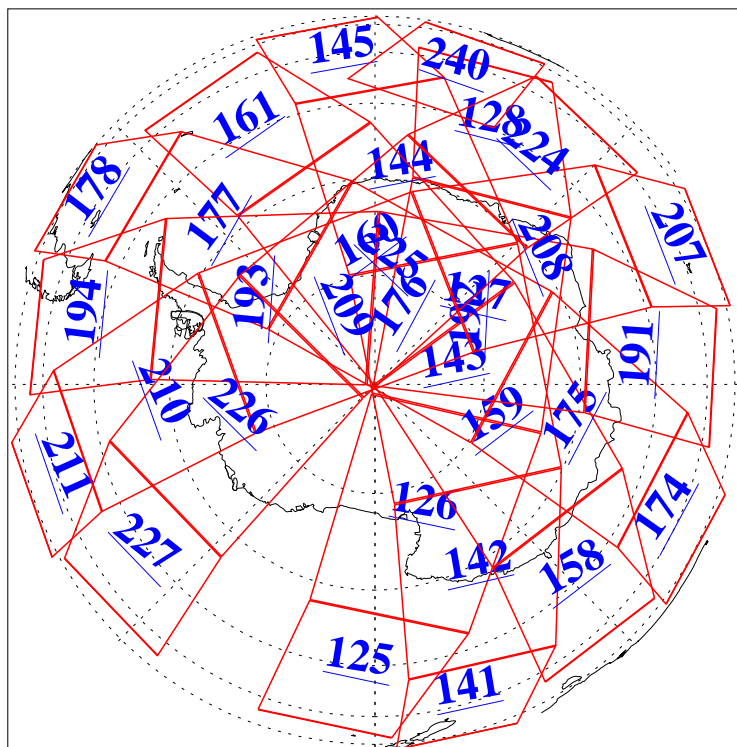

L1B Availability
AMSU Granules: 240
HSB Granules: 0
AIRS Granules: 240

26 Oct 2019
DoY 299
Aqua Day 6384
Granules: 1 to 120

Granules: 121 to 240

Legend: AMSU Available, HSB Available, AIRS Available

L1B Availability
AMSU Granules: 240
HSB Granules: 0
AIRS Granules: 240

26 Oct 2019
DoY 299
Aqua Day 6384
Ascending Granules

Descending Granules

Legend: AMSU Available, HSB Available, AIRS Available

L1B Availability
AMSU Granules: 240
HSB Granules: 0
AIRS Granules: 240

26 Oct 2019
DoY 299
Aqua Day 6384

Northern Hemisphere Granules

Southern Hemisphere Granules

Legend: AMSU Available, HSB Available, AIRS Available