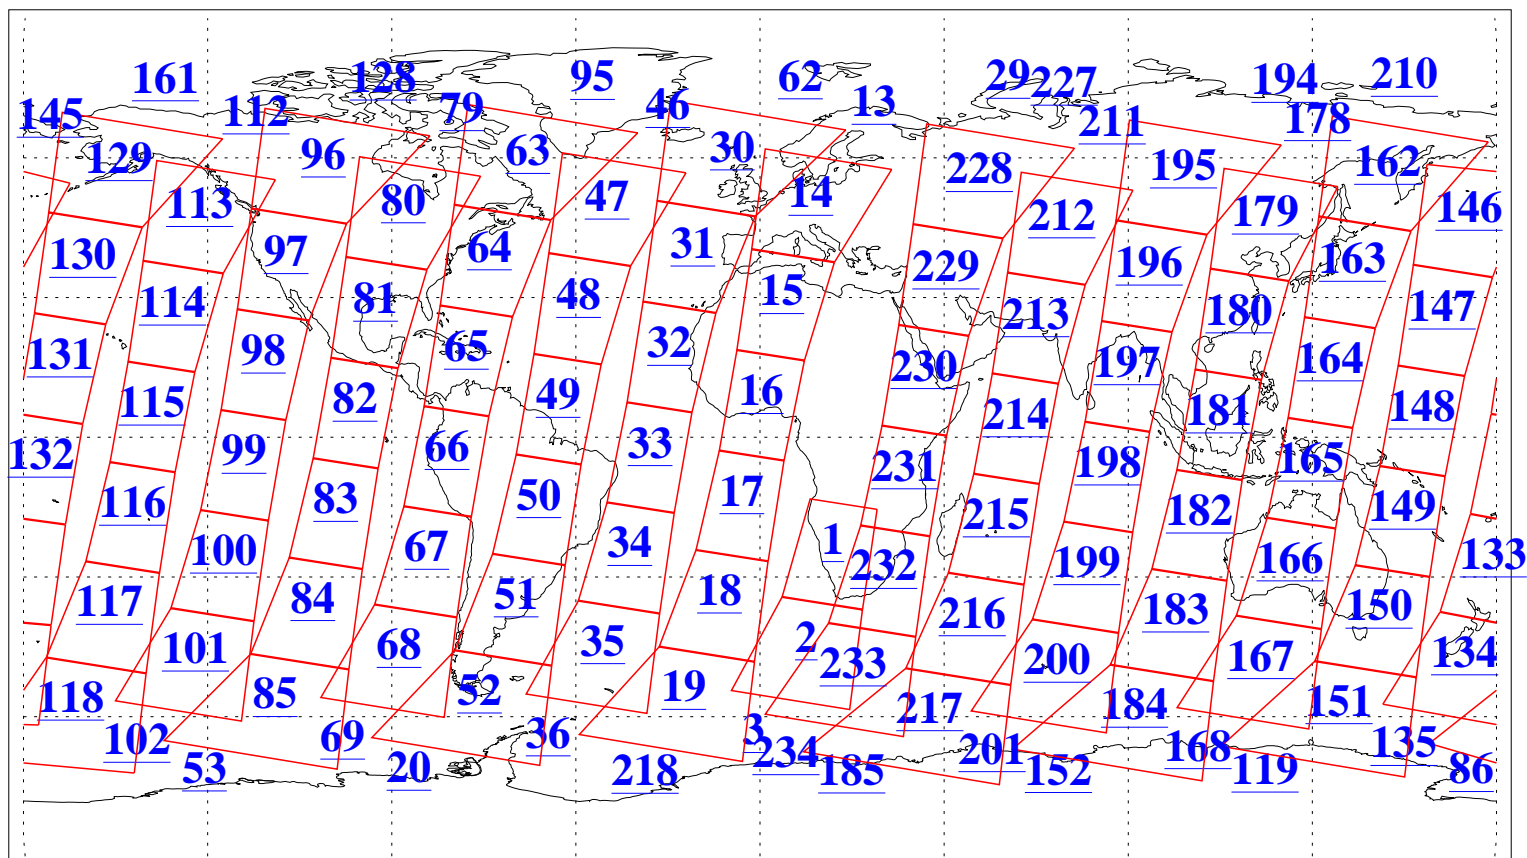

L1B Availability
AMSU Granules: 240
HSB Granules: 0
AIRS Granules: 240

25 Oct 2019
DoY 298
Aqua Day 6383
Granules: 1 to 120

Granules: 121 to 240

Legend: AMSU Available, HSB Available, AIRS Available

L1B Availability
AMSU Granules: 240
HSB Granules: 0
AIRS Granules: 240

25 Oct 2019
DoY 298
Aqua Day 6383

Ascending Granules

Descending Granules

Legend: AMSU Available, HSB Available, AIRS Available

L1B Availability
 AMSU Granules: 240
 HSB Granules: 0
 AIRS Granules: 240

25 Oct 2019
 DoY 298
 Aqua Day 6383

Northern Hemisphere Granules

Southern Hemisphere Granules

Legend: AMSU Available, HSB Available, AIRS Available