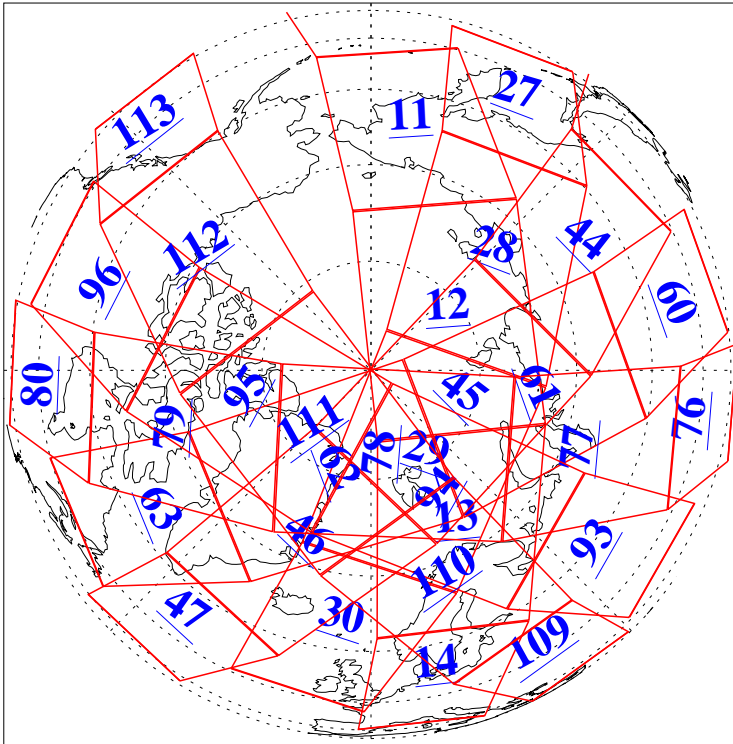

L1B Availability
AMSU Granules: 240
HSB Granules: 0
AIRS Granules: 240

25 Oct 2019
DoY 298
Aqua Day 6383
Granules: 1 to 120

Granules: 121 to 240

Legend: AMSU Available, HSB Available, AIRS Available

L1B Availability
AMSU Granules: 240
HSB Granules: 0
AIRS Granules: 240

25 Oct 2019
DoY 298
Aqua Day 6383

Ascending Granules

Descending Granules

Legend: AMSU Available, HSB Available, AIRS Available

L1B Availability
 AMSU Granules: 240
 HSB Granules: 0
 AIRS Granules: 240

25 Oct 2019
 DoY 298
 Aqua Day 6383

Northern Hemisphere Granules

Southern Hemisphere Granules

Legend: AMSU Available, HSB Available, AIRS Available