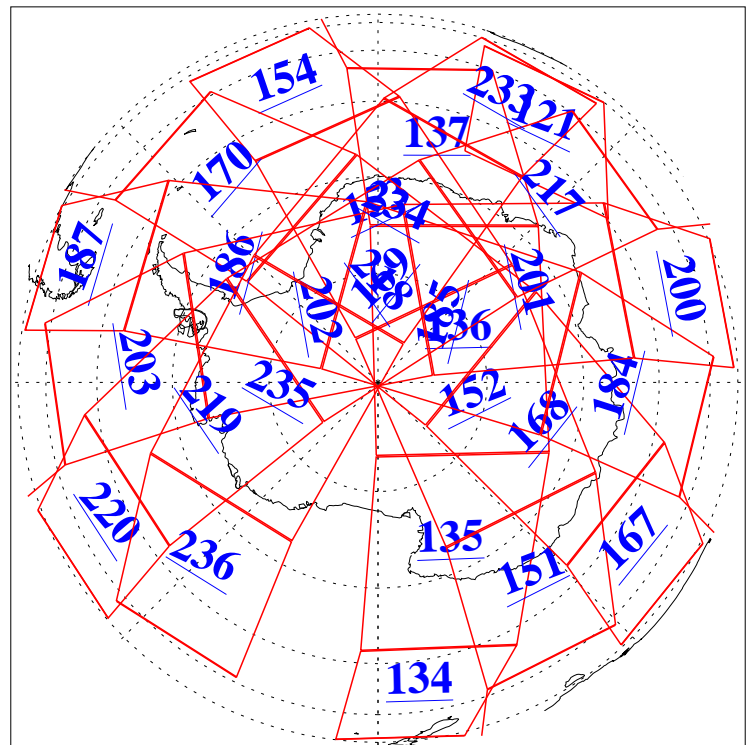

L1B Availability
AMSU Granules: 240
HSB Granules: 0
AIRS Granules: 240

25 Oct 2019
DoY 298
Aqua Day 6383
Granules: 1 to 120

Granules: 121 to 240

Legend: AMSU Available, HSB Available, AIRS Available

L1B Availability
AMSU Granules: 240
HSB Granules: 0
AIRS Granules: 240

25 Oct 2019
DoY 298
Aqua Day 6383

Ascending Granules

Descending Granules

Legend: AMSU Available, HSB Available, AIRS Available

L1B Availability
 AMSU Granules: 240
 HSB Granules: 0
 AIRS Granules: 240

25 Oct 2019
 DoY 298
 Aqua Day 6383

Northern Hemisphere Granules

Southern Hemisphere Granules

Legend: AMSU Available, HSB Available, AIRS Available