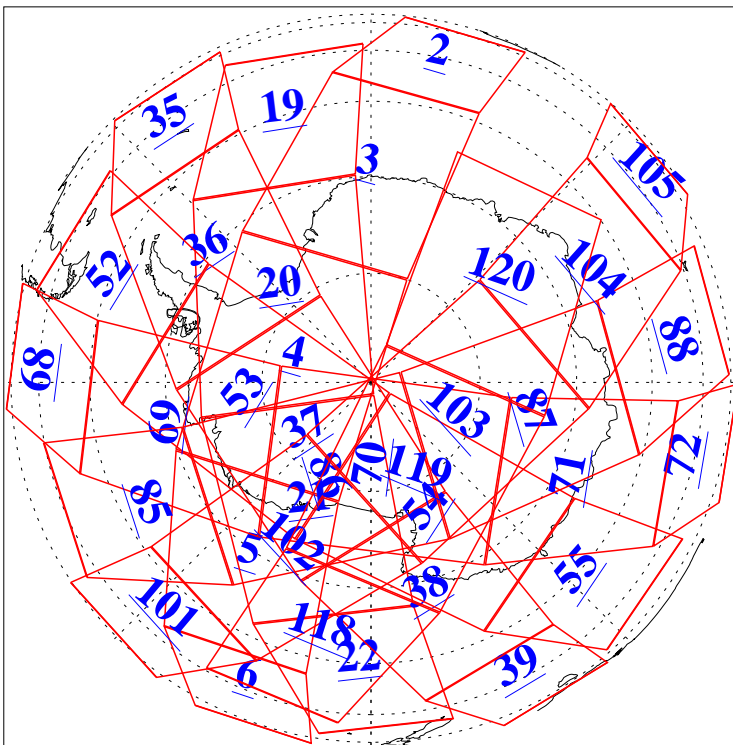

L1B Availability
AMSU Granules: 240
HSB Granules: 0
AIRS Granules: 240

25 Oct 2019
DoY 298
Aqua Day 6383
Granules: 1 to 120

Granules: 121 to 240

Legend: AMSU Available, HSB Available, AIRS Available

L1B Availability
AMSU Granules: 240
HSB Granules: 0
AIRS Granules: 240

25 Oct 2019
DoY 298
Aqua Day 6383

Ascending Granules

Descending Granules

Legend: AMSU Available, HSB Available, AIRS Available

L1B Availability
 AMSU Granules: 240
 HSB Granules: 0
 AIRS Granules: 240

25 Oct 2019
 DoY 298
 Aqua Day 6383

Northern Hemisphere Granules

Southern Hemisphere Granules

Legend: AMSU Available, HSB Available, AIRS Available