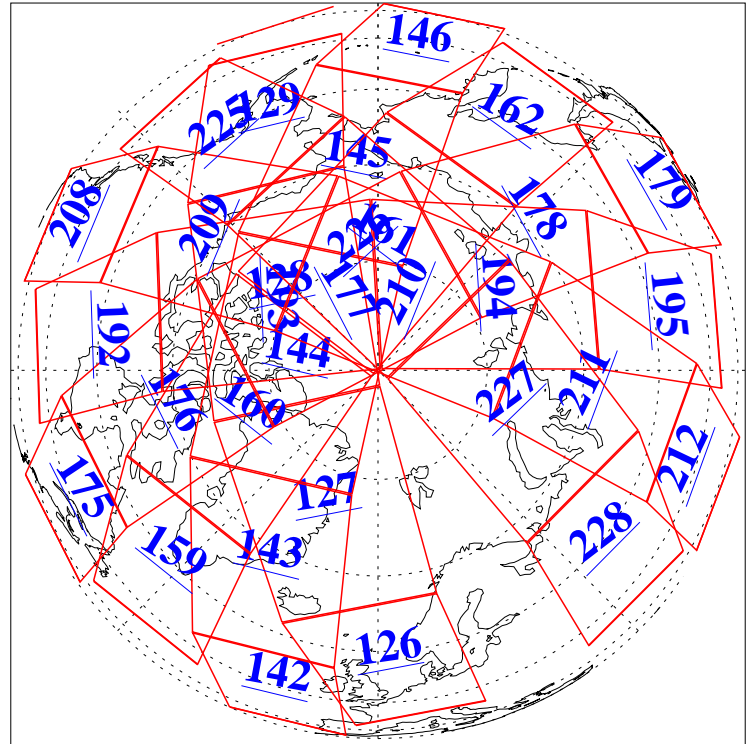

25 Oct 2019
DoY 298
Aqua Day 6383

Ascending Granules

Descending Granules

Legend: AMSU Available, HSB Available, AIRS Available

L1B Availability
 AMSU Granules: 240
 HSB Granules: 0
 AIRS Granules: 240

25 Oct 2019
 DoY 298
 Aqua Day 6383

Northern Hemisphere Granules

Southern Hemisphere Granules

Legend: AMSU Available, HSB Available, AIRS Available