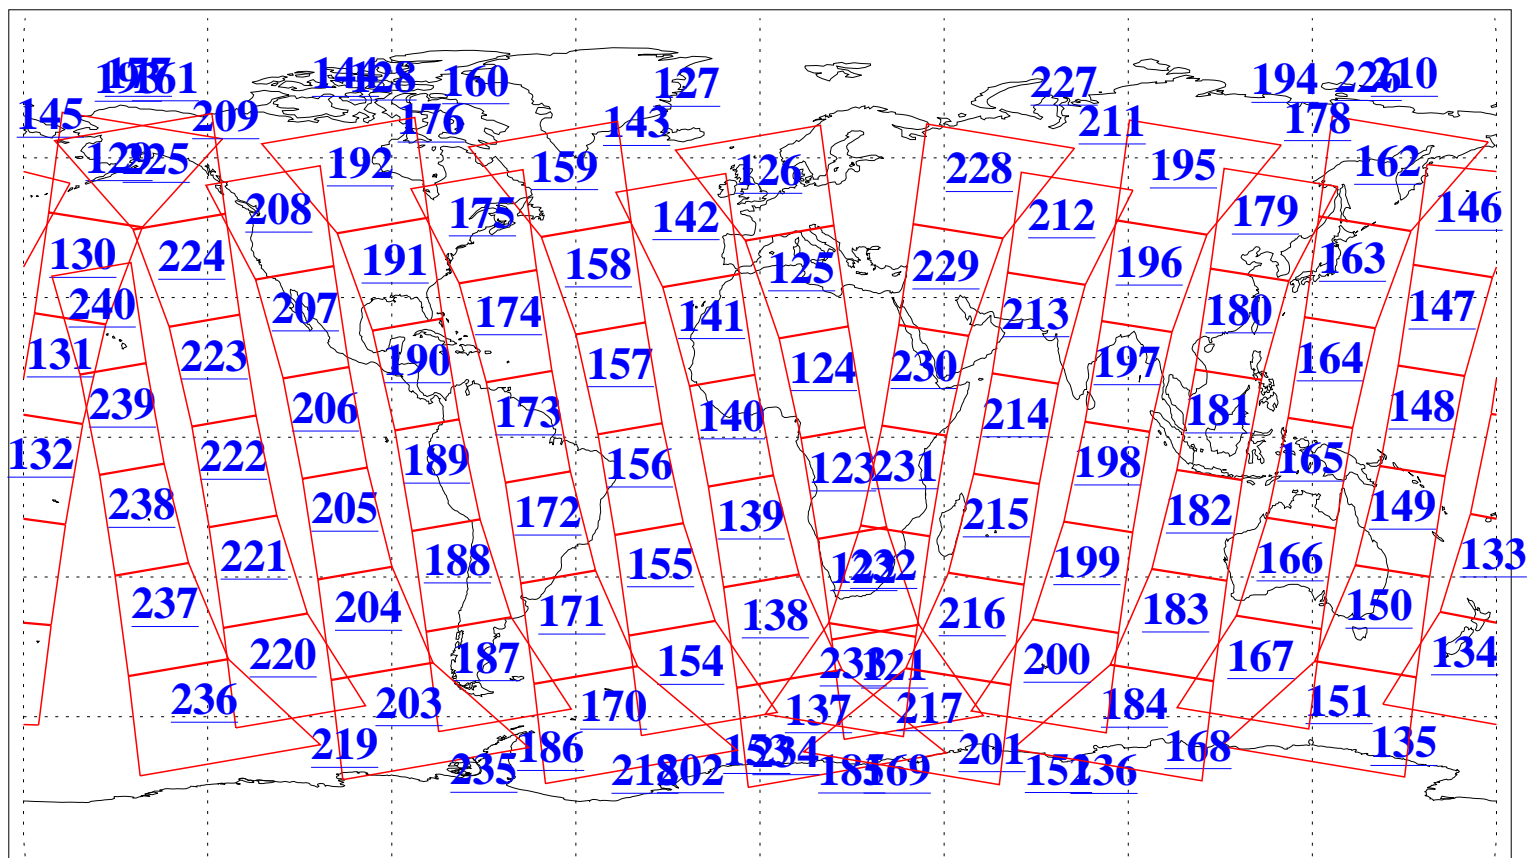

L1B Availability
AMSU Granules: 240
HSB Granules: 0
AIRS Granules: 240

25 Oct 2019
DoY 298
Aqua Day 6383
Granules: 1 to 120

Granules: 121 to 240

Legend: AMSU Available, HSB Available, AIRS Available

L1B Availability
AMSU Granules: 240
HSB Granules: 0
AIRS Granules: 240

25 Oct 2019
DoY 298
Aqua Day 6383

Ascending Granules

Descending Granules

Legend: AMSU Available, HSB Available, AIRS Available

L1B Availability
 AMSU Granules: 240
 HSB Granules: 0
 AIRS Granules: 240

25 Oct 2019
 DoY 298
 Aqua Day 6383

Northern Hemisphere Granules

Southern Hemisphere Granules

Legend: AMSU Available, HSB Available, AIRS Available