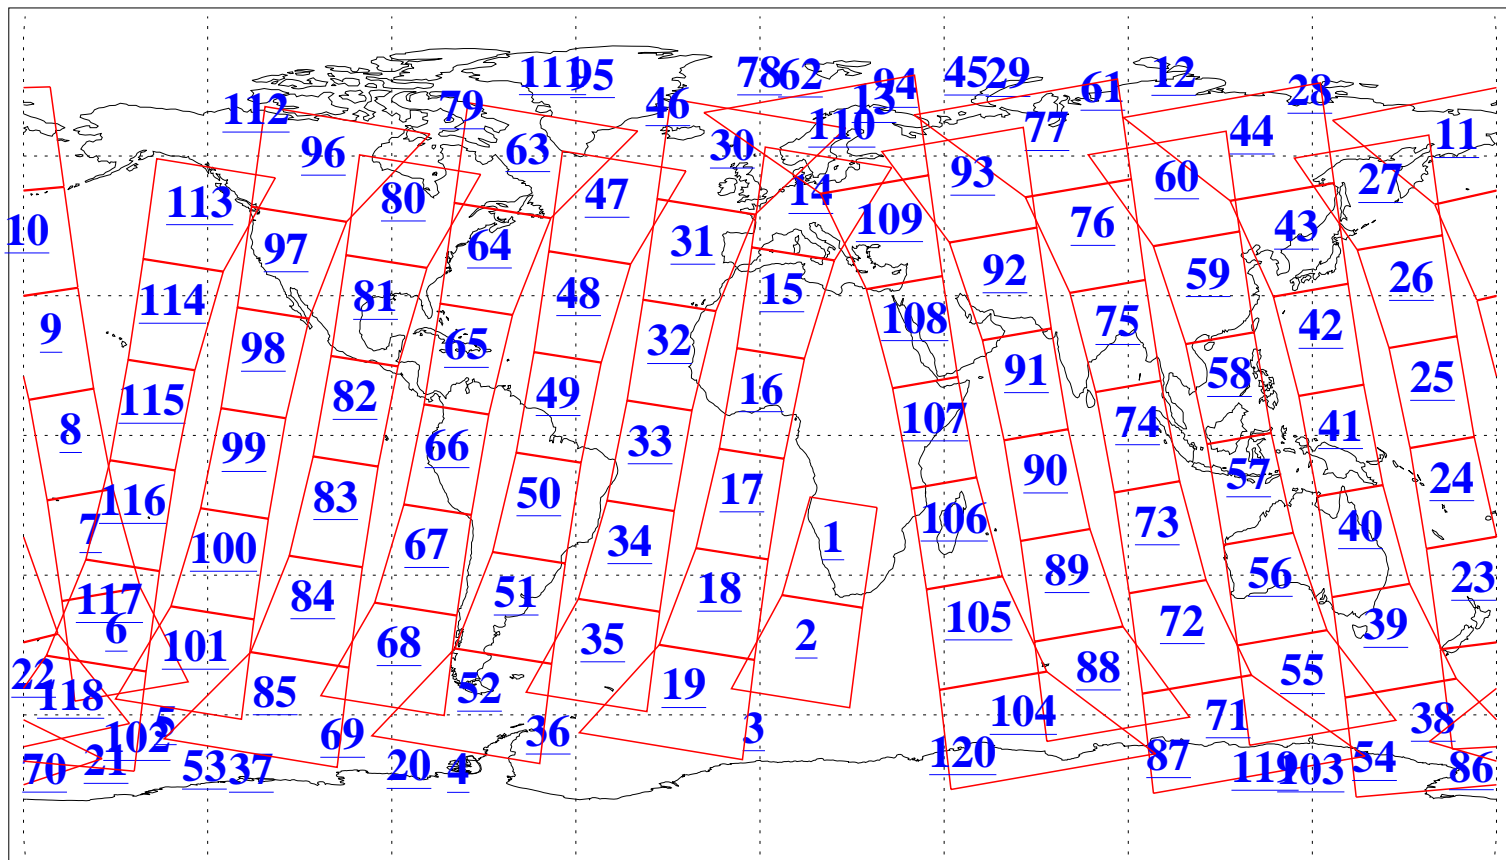

L1B Availability
AMSU Granules: 240
HSB Granules: 0
AIRS Granules: 240

25 Oct 2019
DoY 298
Aqua Day 6383
Granules: 1 to 120

Granules: 121 to 240

Legend: AMSU Available, HSB Available, AIRS Available

L1B Availability
AMSU Granules: 240
HSB Granules: 0
AIRS Granules: 240

25 Oct 2019
DoY 298
Aqua Day 6383

Ascending Granules

Descending Granules

Legend: AMSU Available, HSB Available, AIRS Available

L1B Availability
 AMSU Granules: 240
 HSB Granules: 0
 AIRS Granules: 240

25 Oct 2019
 DoY 298
 Aqua Day 6383

Northern Hemisphere Granules

Southern Hemisphere Granules

Legend: AMSU Available, HSB Available, AIRS Available