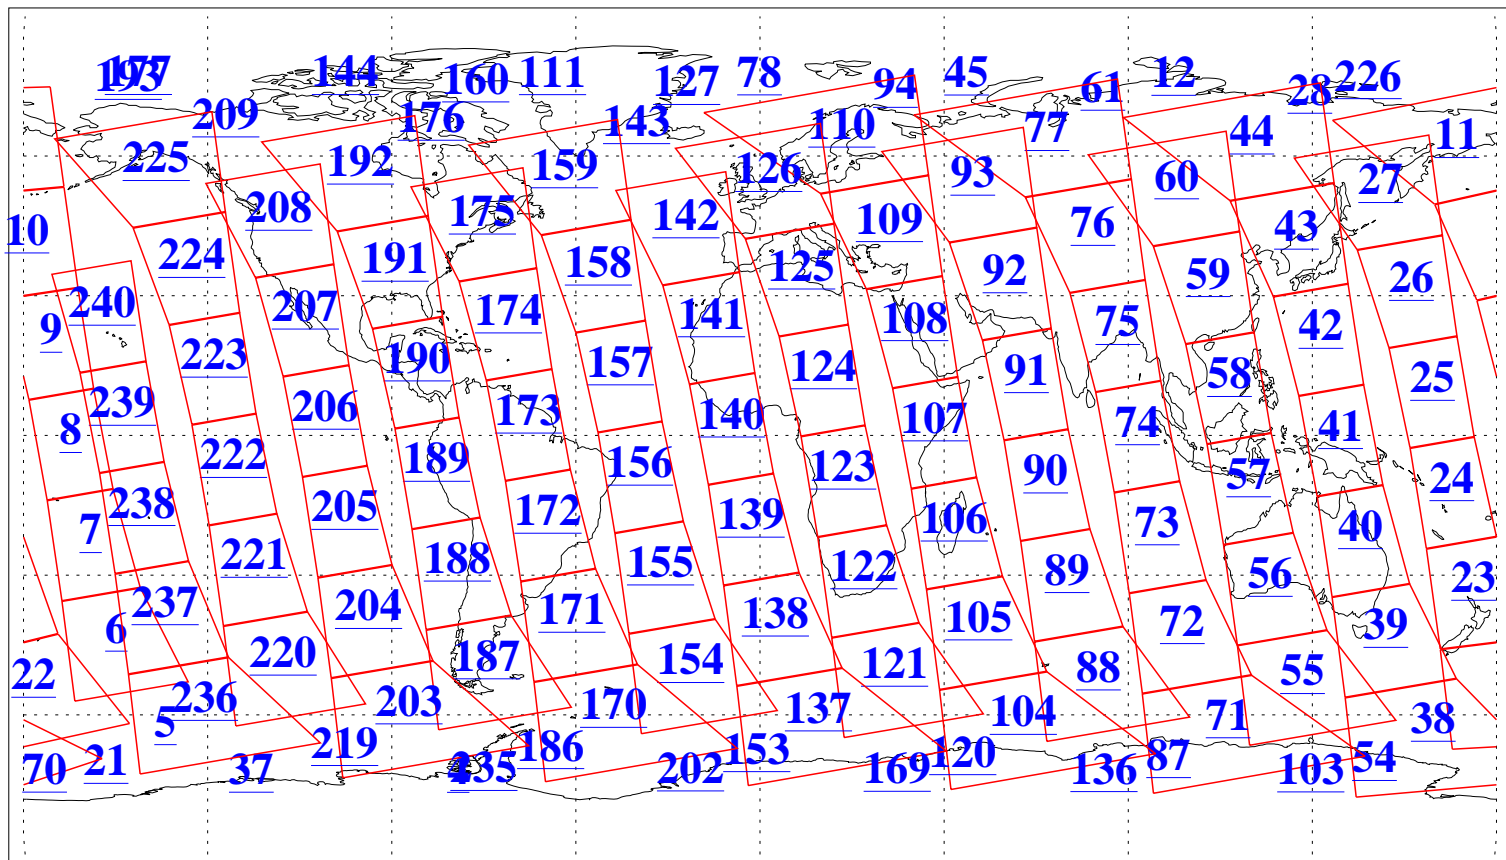

L1B Availability
AMSU Granules: 240
HSB Granules: 0
AIRS Granules: 240

25 Oct 2019
DoY 298
Aqua Day 6383
Granules: 1 to 120

Granules: 121 to 240

Legend: AMSU Available, HSB Available, AIRS Available

L1B Availability
AMSU Granules: 240
HSB Granules: 0
AIRS Granules: 240

25 Oct 2019
DoY 298
Aqua Day 6383

Ascending Granules

Descending Granules

Legend: AMSU Available, HSB Available, AIRS Available

L1B Availability
 AMSU Granules: 240
 HSB Granules: 0
 AIRS Granules: 240

25 Oct 2019
 DoY 298
 Aqua Day 6383

Northern Hemisphere Granules

Southern Hemisphere Granules

Legend: AMSU Available, HSB Available, AIRS Available