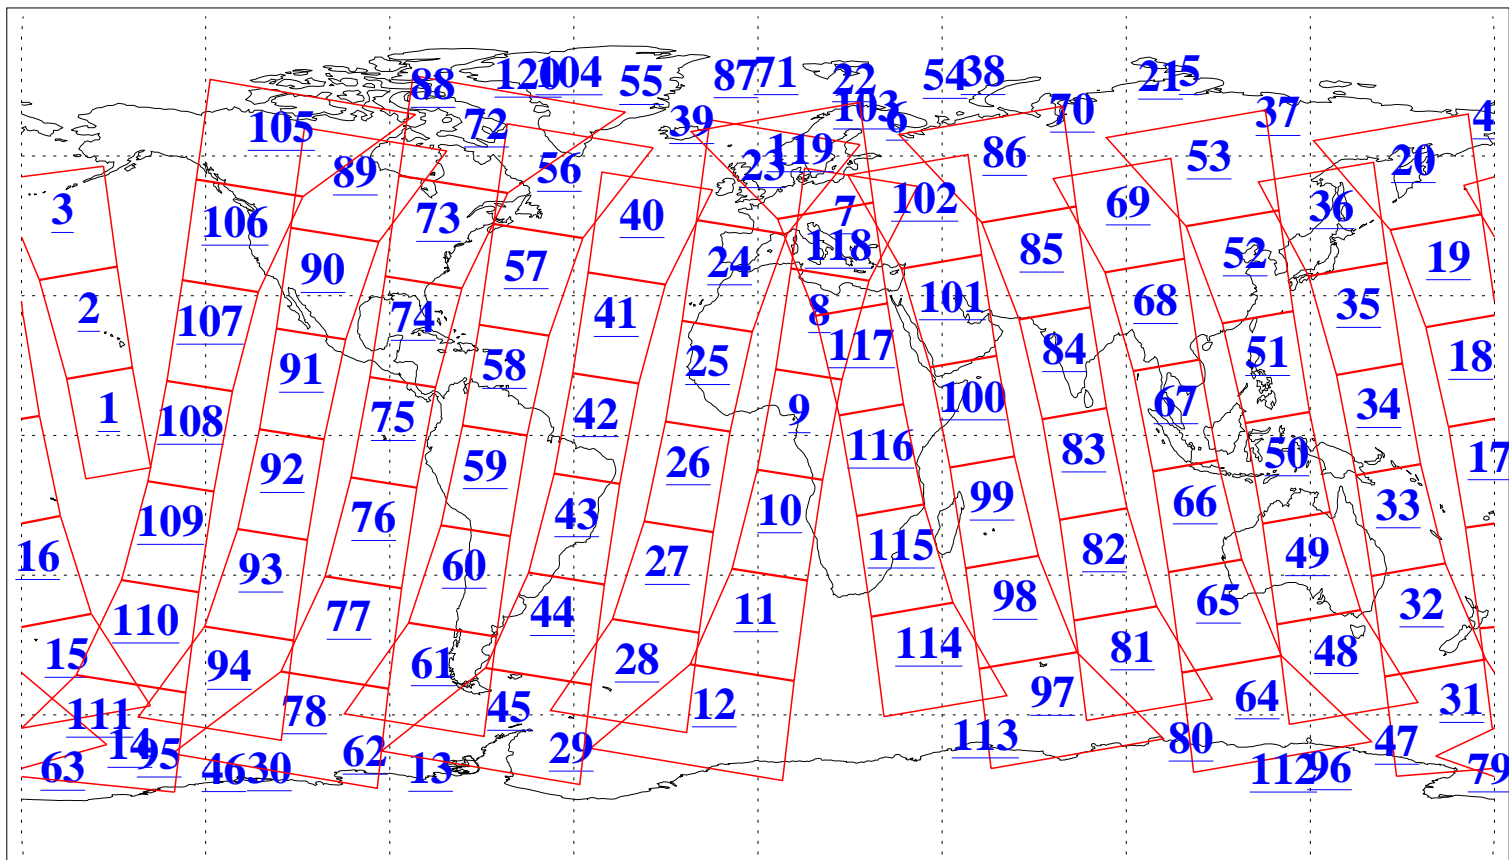

L1B Availability
AMSU Granules: 240
HSB Granules: 0
AIRS Granules: 240

24 Oct 2019
DoY 297
Aqua Day 6382
Granules: 1 to 120

Granules: 121 to 240

Legend: AMSU Available, HSB Available, AIRS Available

L1B Availability
AMSU Granules: 240
HSB Granules: 0
AIRS Granules: 240

24 Oct 2019
DoY 297
Aqua Day 6382
Ascending Granules

Descending Granules

Legend: AMSU Available, HSB Available, AIRS Available

L1B Availability
 AMSU Granules: 240
 HSB Granules: 0
 AIRS Granules: 240

24 Oct 2019
 DoY 297
 Aqua Day 6382

Northern Hemisphere Granules

Southern Hemisphere Granules

Legend: AMSU Available, HSB Available, AIRS Available