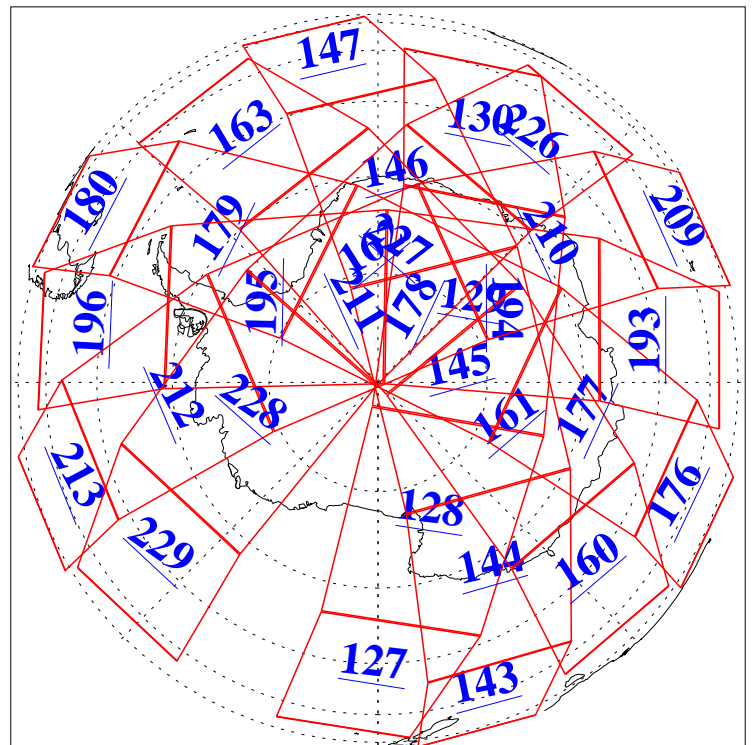

24 Oct 2019
DoY 297
Aqua Day 6382
Ascending Granules

Descending Granules

Legend: AMSU Available, HSB Available, AIRS Available

L1B Availability
 AMSU Granules: 240
 HSB Granules: 0
 AIRS Granules: 240

24 Oct 2019
 DoY 297
 Aqua Day 6382

Northern Hemisphere Granules

Southern Hemisphere Granules

Legend: AMSU Available, HSB Available, AIRS Available