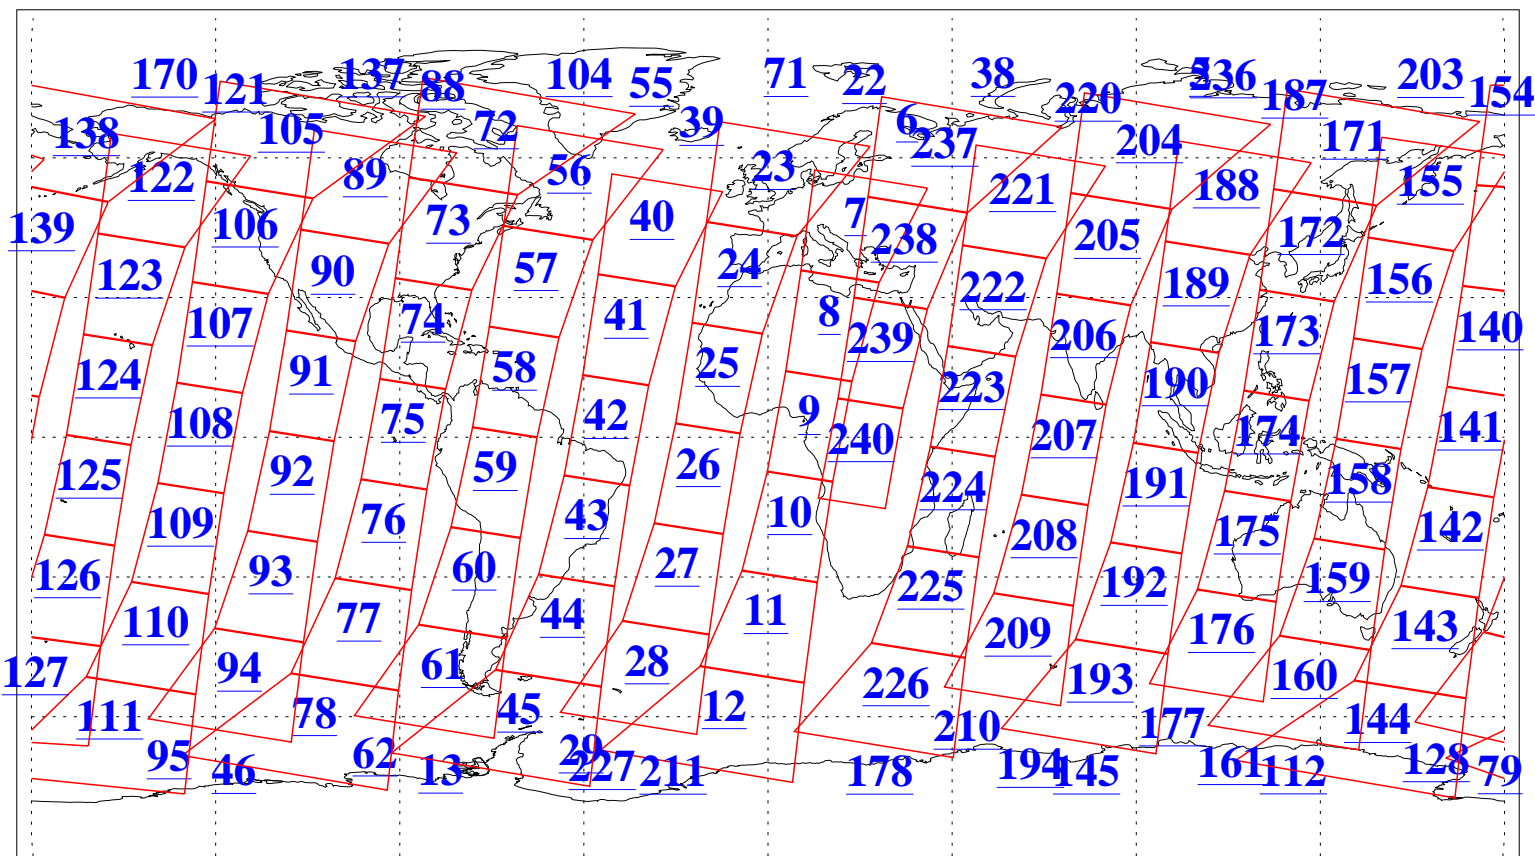

L1B Availability
AMSU Granules: 240
HSB Granules: 0
AIRS Granules: 240

24 Oct 2019
DoY 297
Aqua Day 6382
Granules: 1 to 120

Granules: 121 to 240

Legend: AMSU Available, HSB Available, AIRS Available

L1B Availability
AMSU Granules: 240
HSB Granules: 0
AIRS Granules: 240

24 Oct 2019
DoY 297
Aqua Day 6382
Ascending Granules

Descending Granules

Legend: AMSU Available, HSB Available, AIRS Available

L1B Availability
 AMSU Granules: 240
 HSB Granules: 0
 AIRS Granules: 240

24 Oct 2019
 DoY 297
 Aqua Day 6382