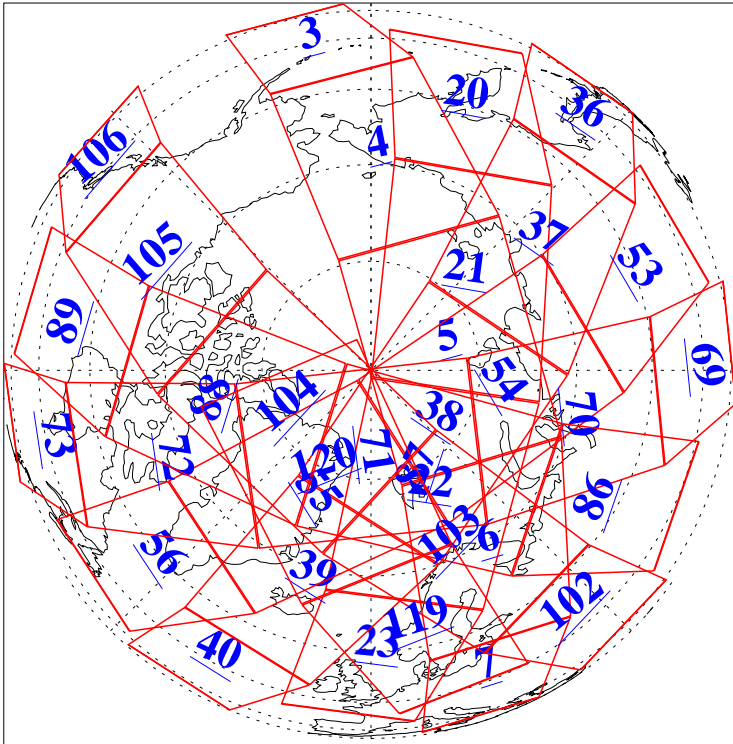

L1B Availability
AMSU Granules: 240
HSB Granules: 0
AIRS Granules: 240

24 Oct 2019
DoY 297
Aqua Day 6382
Granules: 1 to 120

Granules: 121 to 240

Legend: AMSU Available, HSB Available, AIRS Available

L1B Availability
AMSU Granules: 240
HSB Granules: 0
AIRS Granules: 240

24 Oct 2019
DoY 297
Aqua Day 6382
Ascending Granules

Descending Granules

Legend: AMSU Available, HSB Available, AIRS Available

L1B Availability
 AMSU Granules: 240
 HSB Granules: 0
 AIRS Granules: 240

24 Oct 2019
 DoY 297
 Aqua Day 6382

Northern Hemisphere Granules

Southern Hemisphere Granules

Legend: AMSU Available, HSB Available, AIRS Available