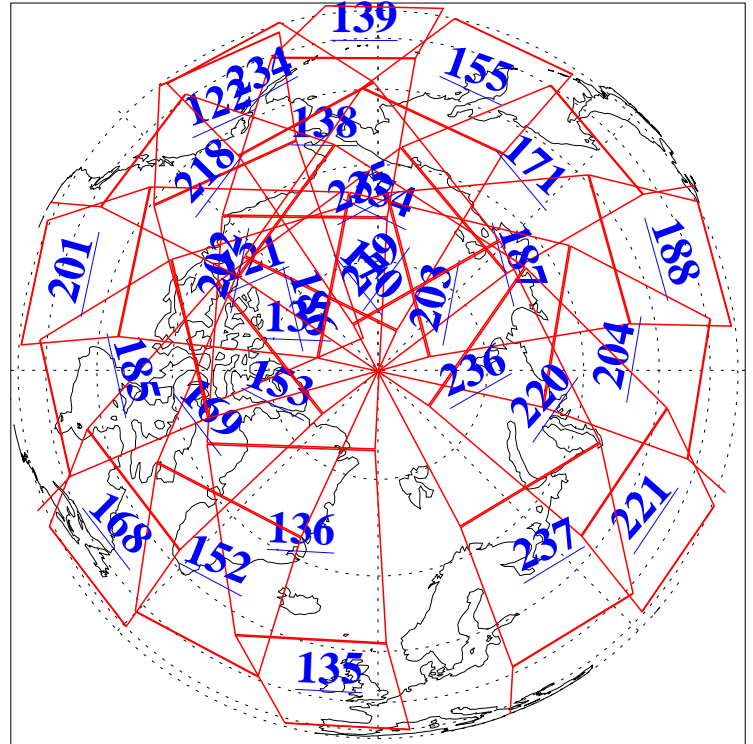

L1B Availability
AMSU Granules: 240
HSB Granules: 0
AIRS Granules: 240

24 Oct 2019
DoY 297
Aqua Day 6382
Granules: 1 to 120

Granules: 121 to 240

Legend: AMSU Available, HSB Available, AIRS Available

L1B Availability
AMSU Granules: 240
HSB Granules: 0
AIRS Granules: 240

24 Oct 2019
DoY 297
Aqua Day 6382
Ascending Granules

Descending Granules

Legend: AMSU Available, HSB Available, AIRS Available

L1B Availability
 AMSU Granules: 240
 HSB Granules: 0
 AIRS Granules: 240

24 Oct 2019
 DoY 297
 Aqua Day 6382

Northern Hemisphere Granules

Southern Hemisphere Granules

Legend: AMSU Available, HSB Available, AIRS Available