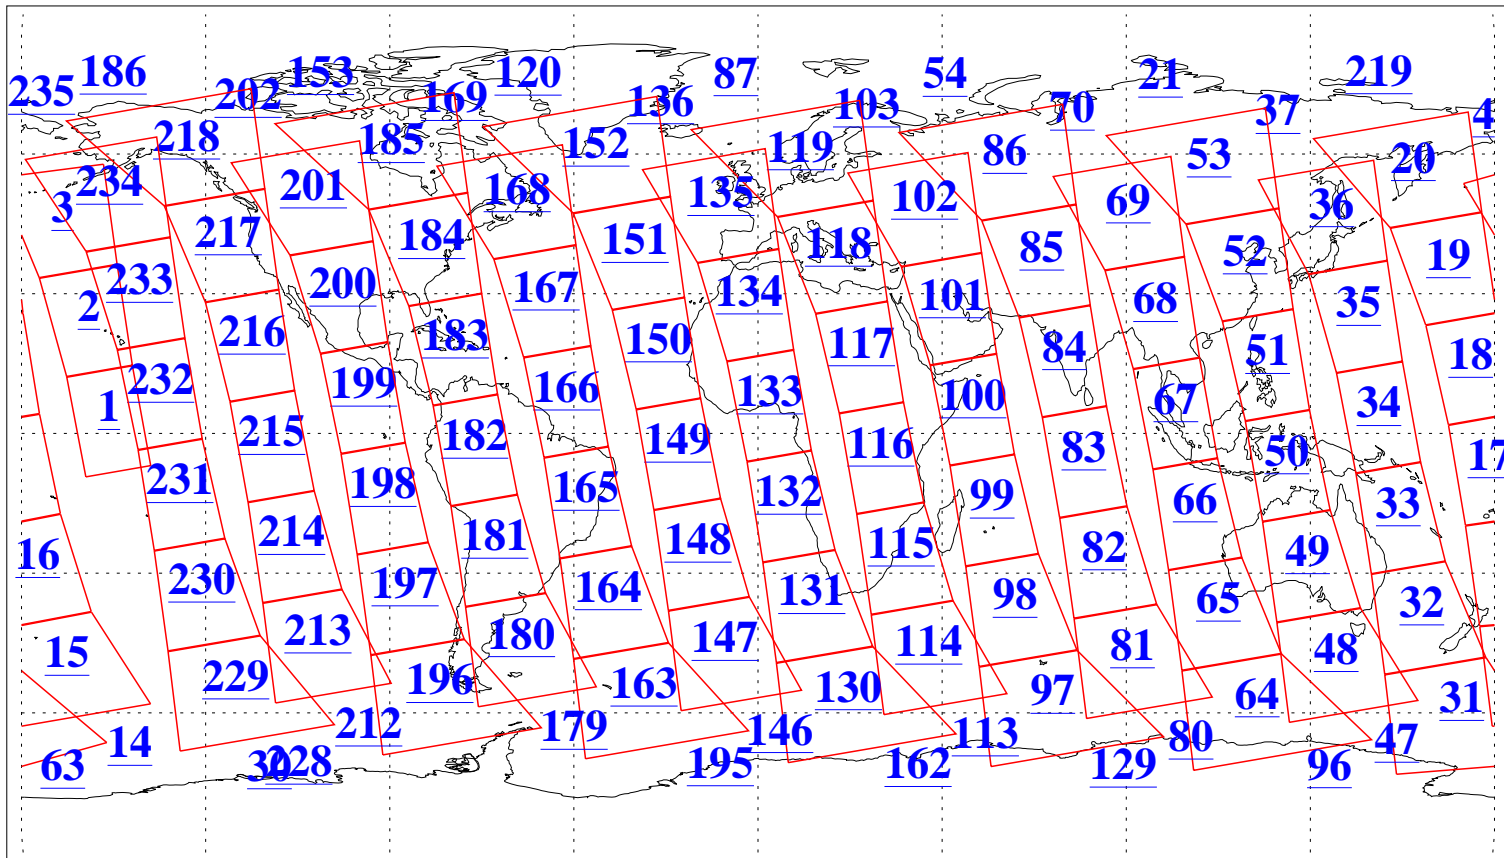

L1B Availability
AMSU Granules: 240
HSB Granules: 0
AIRS Granules: 240

24 Oct 2019
DoY 297
Aqua Day 6382
Granules: 1 to 120

Granules: 121 to 240

Legend: AMSU Available, HSB Available, AIRS Available

L1B Availability
AMSU Granules: 240
HSB Granules: 0
AIRS Granules: 240

24 Oct 2019
DoY 297
Aqua Day 6382
Ascending Granules

Descending Granules

Legend: AMSU Available, HSB Available, AIRS Available

L1B Availability
 AMSU Granules: 240
 HSB Granules: 0
 AIRS Granules: 240

24 Oct 2019
 DoY 297
 Aqua Day 6382

Northern Hemisphere Granules

Southern Hemisphere Granules

Legend: AMSU Available, HSB Available, AIRS Available