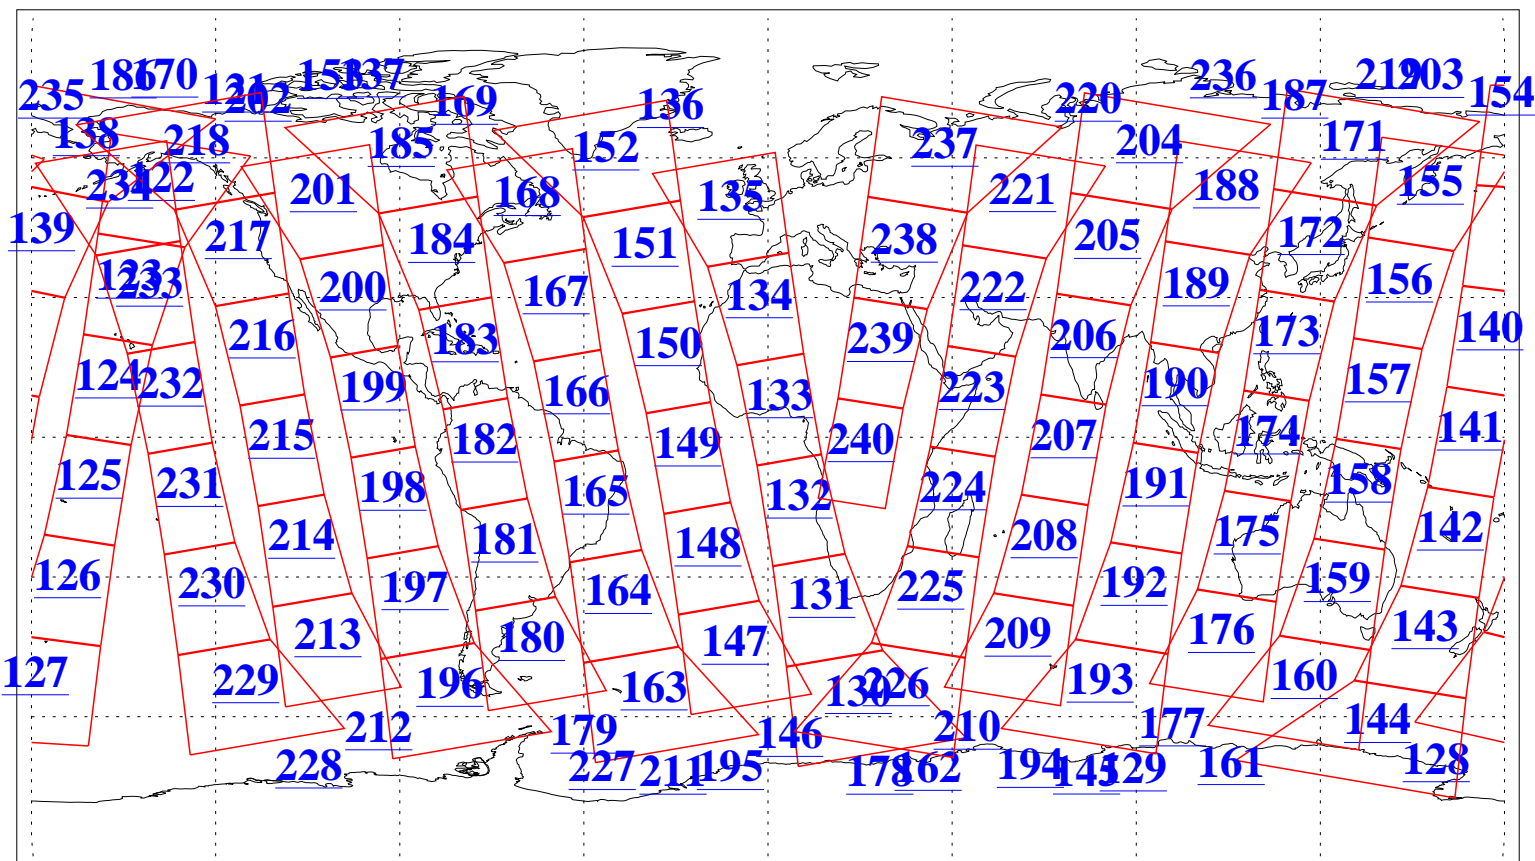

L1B Availability
AMSU Granules: 240
HSB Granules: 0
AIRS Granules: 240

24 Oct 2019
DoY 297
Aqua Day 6382
Granules: 1 to 120

Granules: 121 to 240

Legend: AMSU Available, HSB Available, AIRS Available

L1B Availability
AMSU Granules: 240
HSB Granules: 0
AIRS Granules: 240

24 Oct 2019
DoY 297
Aqua Day 6382
Ascending Granules

Descending Granules

Legend: AMSU Available, HSB Available, AIRS Available

L1B Availability
 AMSU Granules: 240
 HSB Granules: 0
 AIRS Granules: 240

24 Oct 2019
 DoY 297
 Aqua Day 6382

Northern Hemisphere Granules

Southern Hemisphere Granules

Legend: AMSU Available, HSB Available, AIRS Available