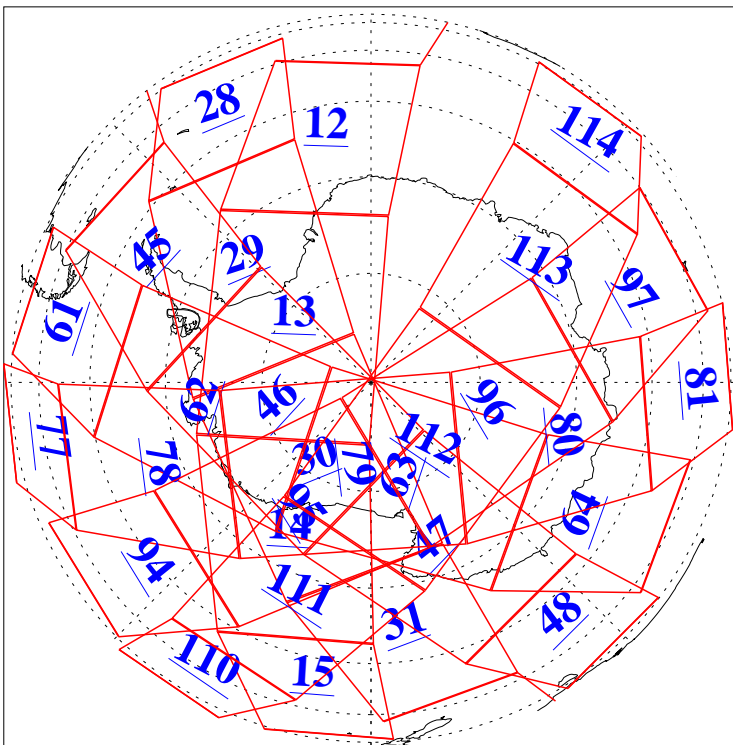

L1B Availability
AMSU Granules: 240
HSB Granules: 0
AIRS Granules: 240

24 Oct 2019
DoY 297
Aqua Day 6382
Granules: 1 to 120

Granules: 121 to 240

Legend: AMSU Available, HSB Available, AIRS Available

L1B Availability
AMSU Granules: 240
HSB Granules: 0
AIRS Granules: 240

24 Oct 2019
DoY 297
Aqua Day 6382
Ascending Granules

Descending Granules

Legend: AMSU Available, HSB Available, AIRS Available

L1B Availability
 AMSU Granules: 240
 HSB Granules: 0
 AIRS Granules: 240

24 Oct 2019
 DoY 297
 Aqua Day 6382

Northern Hemisphere Granules

Southern Hemisphere Granules

Legend: AMSU Available, HSB Available, AIRS Available