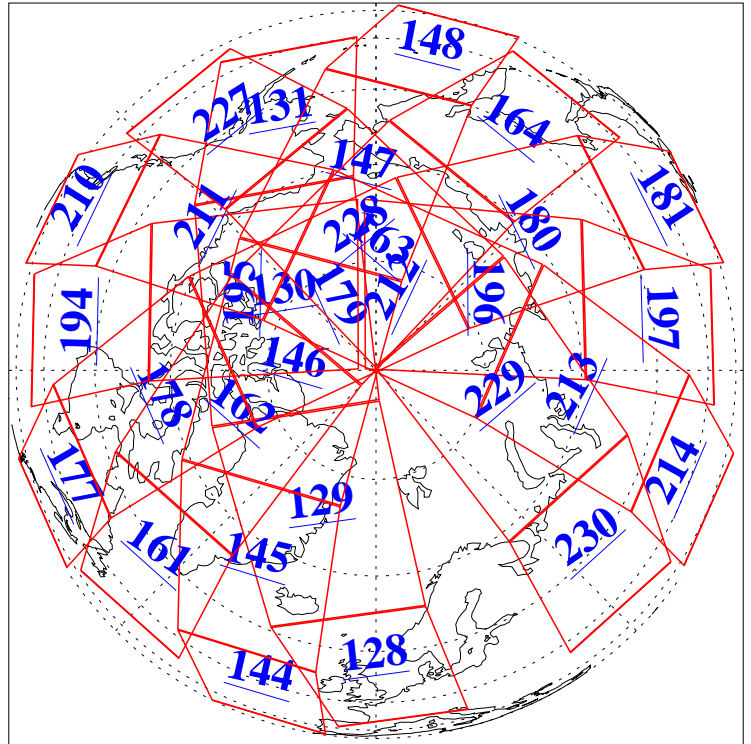

L1B Availability
AMSU Granules: 240
HSB Granules: 0
AIRS Granules: 240

23 Oct 2019
DoY 296
Aqua Day 6381
Granules: 1 to 120

Granules: 121 to 240

Legend: AMSU Available, HSB Available, AIRS Available

L1B Availability
AMSU Granules: 240
HSB Granules: 0
AIRS Granules: 240

23 Oct 2019
DoY 296
Aqua Day 6381
Ascending Granules

Descending Granules

Legend: AMSU Available, HSB Available, AIRS Available

L1B Availability
 AMSU Granules: 240
 HSB Granules: 0
 AIRS Granules: 240

23 Oct 2019
 DoY 296
 Aqua Day 6381

Northern Hemisphere Granules

Southern Hemisphere Granules

Legend: AMSU Available, HSB Available, AIRS Available