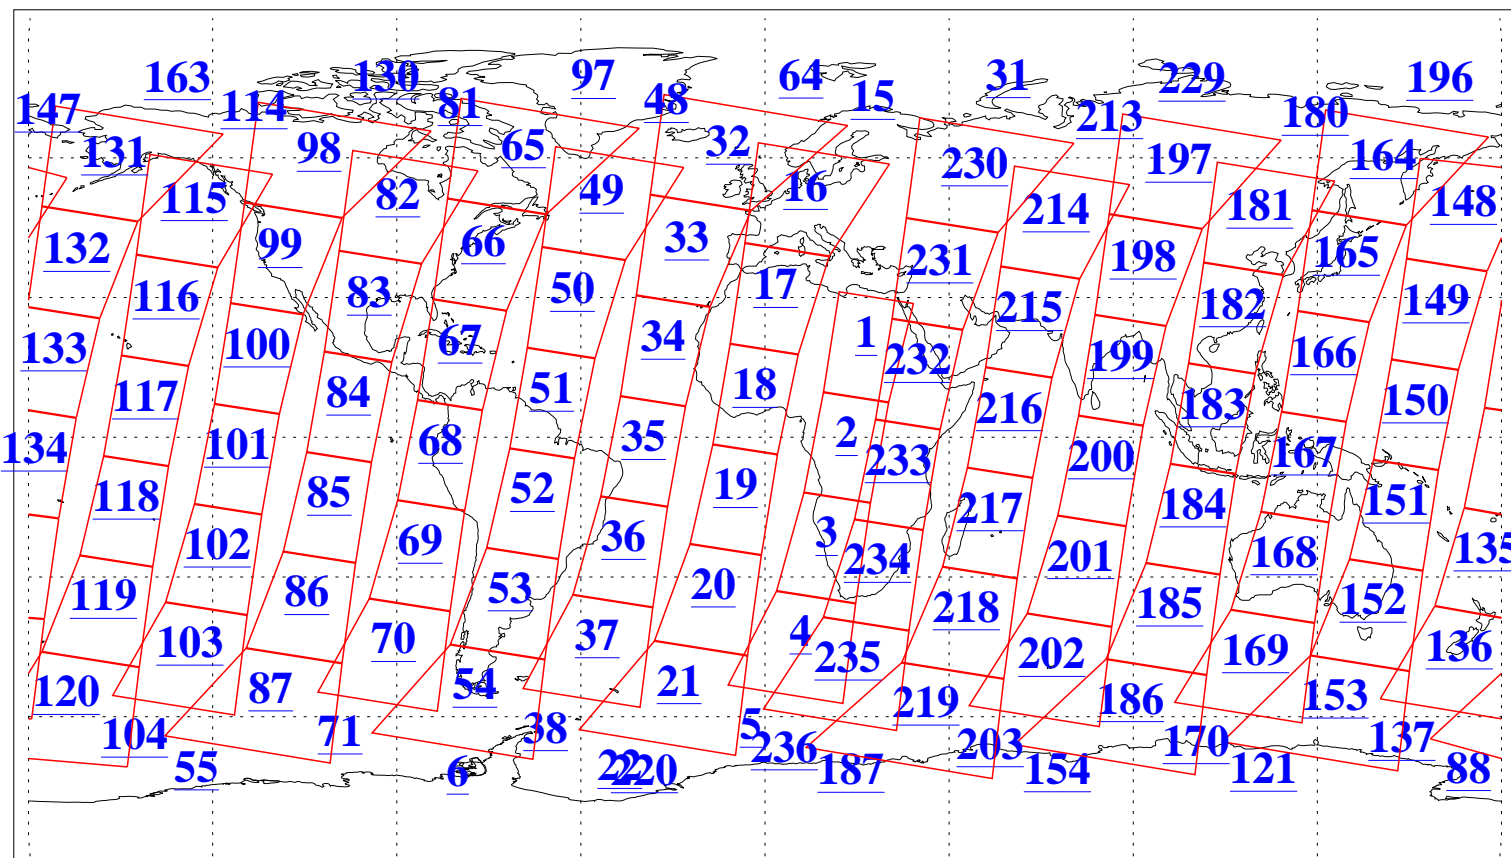

L1B Availability
AMSU Granules: 240
HSB Granules: 0
AIRS Granules: 240

23 Oct 2019
DoY 296
Aqua Day 6381
Granules: 1 to 120

Granules: 121 to 240

Legend: AMSU Available, HSB Available, AIRS Available

L1B Availability
AMSU Granules: 240
HSB Granules: 0
AIRS Granules: 240

23 Oct 2019
DoY 296
Aqua Day 6381
Ascending Granules

Descending Granules

Legend: AMSU Available, HSB Available, AIRS Available

L1B Availability
 AMSU Granules: 240
 HSB Granules: 0
 AIRS Granules: 240

23 Oct 2019
 DoY 296
 Aqua Day 6381

Northern Hemisphere Granules

Southern Hemisphere Granules

Legend: AMSU Available, HSB Available, AIRS Available