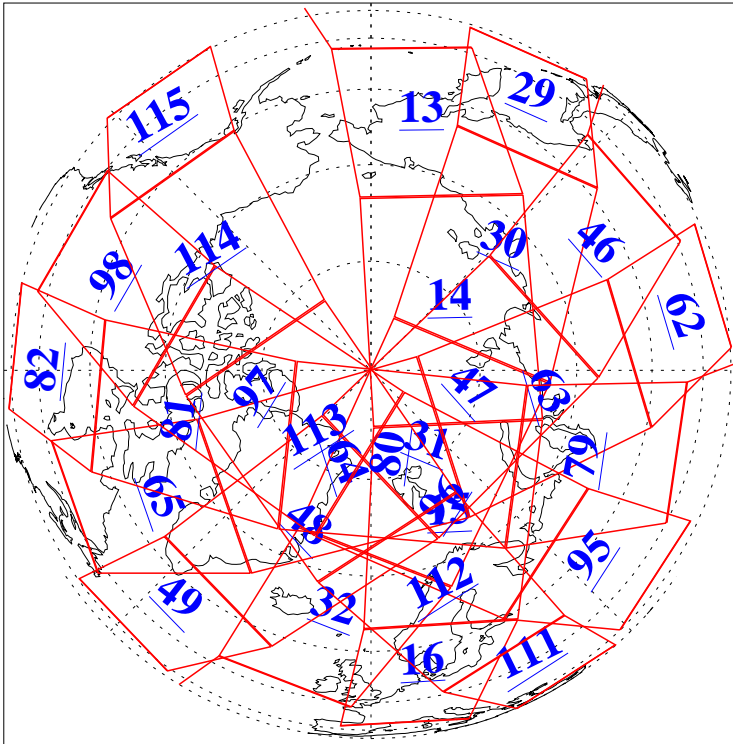

L1B Availability
AMSU Granules: 240
HSB Granules: 0
AIRS Granules: 240

23 Oct 2019
DoY 296
Aqua Day 6381
Granules: 1 to 120

Granules: 121 to 240

Legend: AMSU Available, HSB Available, AIRS Available

L1B Availability
AMSU Granules: 240
HSB Granules: 0
AIRS Granules: 240

23 Oct 2019
DoY 296
Aqua Day 6381
Ascending Granules

Descending Granules

Legend: AMSU Available, HSB Available, AIRS Available

L1B Availability
 AMSU Granules: 240
 HSB Granules: 0
 AIRS Granules: 240

23 Oct 2019
 DoY 296
 Aqua Day 6381

Northern Hemisphere Granules

Southern Hemisphere Granules

Legend: AMSU Available, HSB Available, AIRS Available