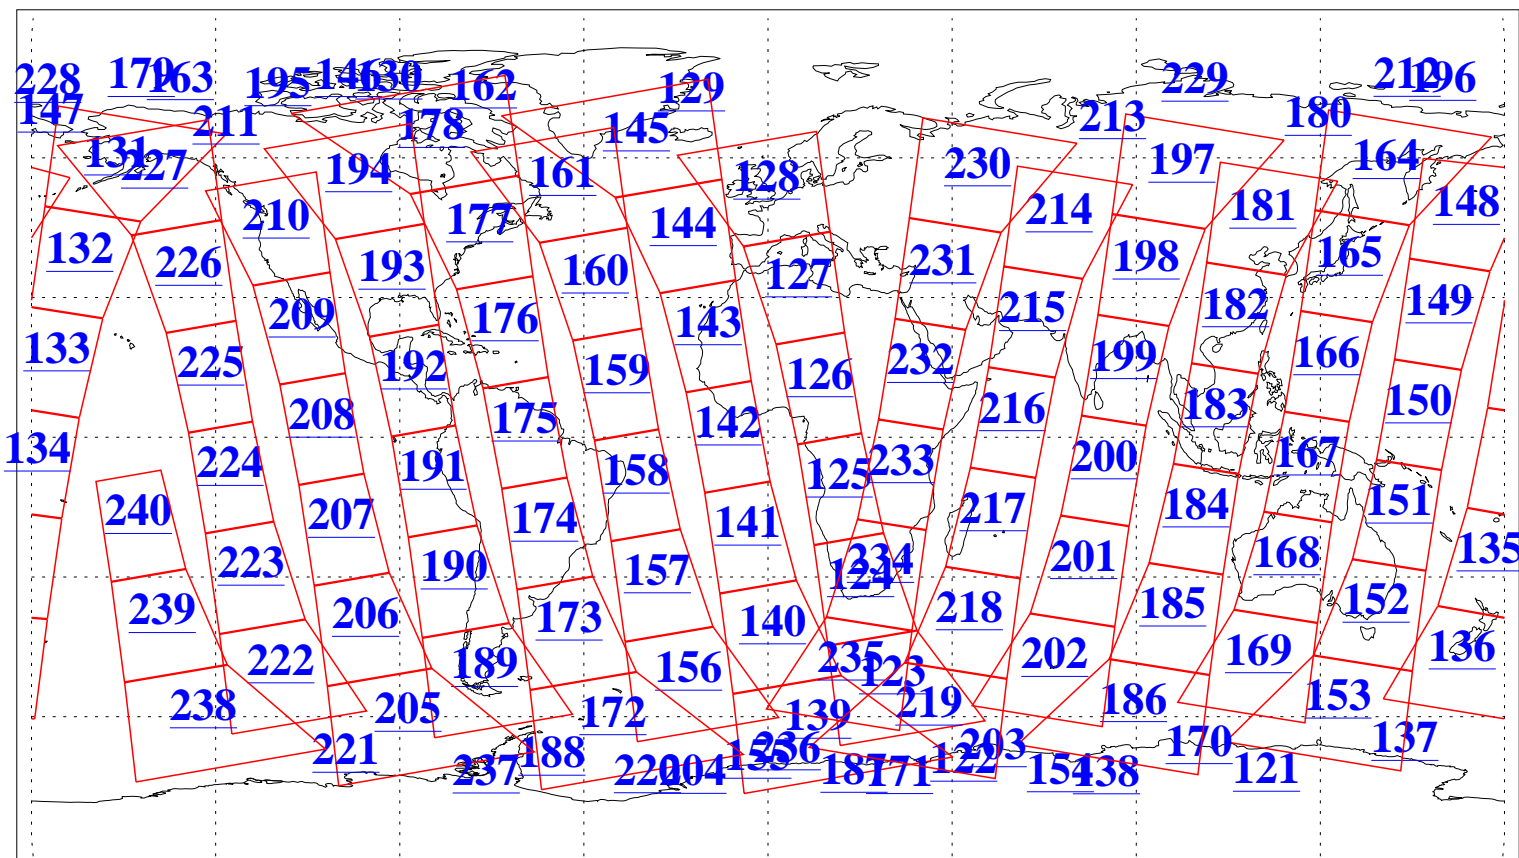

L1B Availability
AMSU Granules: 240
HSB Granules: 0
AIRS Granules: 240

23 Oct 2019
DoY 296
Aqua Day 6381
Granules: 1 to 120

Granules: 121 to 240

Legend: AMSU Available, HSB Available, AIRS Available

L1B Availability
AMSU Granules: 240
HSB Granules: 0
AIRS Granules: 240

23 Oct 2019
DoY 296
Aqua Day 6381
Ascending Granules

Descending Granules

Legend: AMSU Available, HSB Available, AIRS Available

L1B Availability
 AMSU Granules: 240
 HSB Granules: 0
 AIRS Granules: 240

23 Oct 2019
 DoY 296
 Aqua Day 6381

Northern Hemisphere Granules

Southern Hemisphere Granules

Legend: AMSU Available, HSB Available, AIRS Available