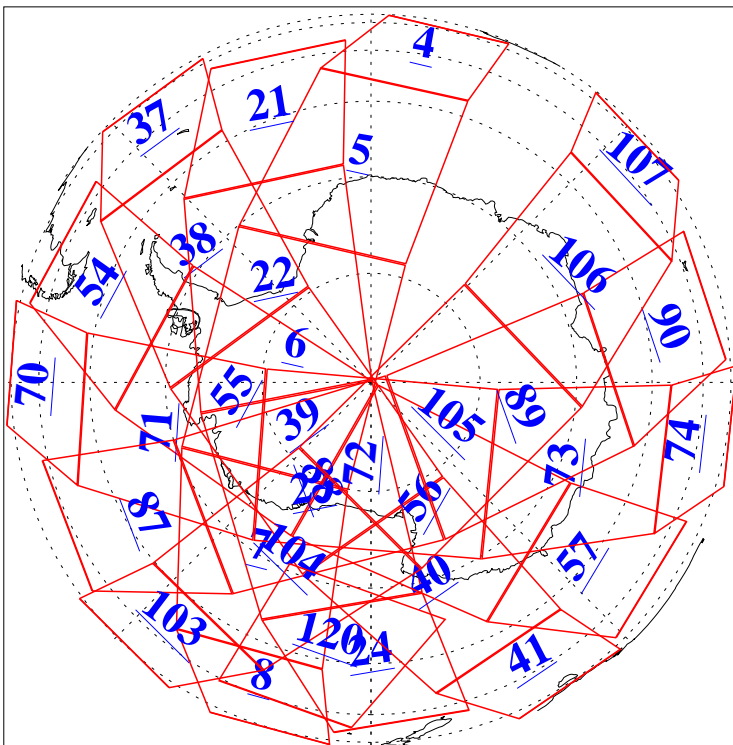

L1B Availability
AMSU Granules: 240
HSB Granules: 0
AIRS Granules: 240

23 Oct 2019
DoY 296
Aqua Day 6381
Granules: 1 to 120

Granules: 121 to 240

Legend: AMSU Available, HSB Available, AIRS Available

L1B Availability
AMSU Granules: 240
HSB Granules: 0
AIRS Granules: 240

23 Oct 2019
DoY 296
Aqua Day 6381
Ascending Granules

Descending Granules

Legend: AMSU Available, HSB Available, AIRS Available

L1B Availability
 AMSU Granules: 240
 HSB Granules: 0
 AIRS Granules: 240

23 Oct 2019
 DoY 296
 Aqua Day 6381

Northern Hemisphere Granules

Southern Hemisphere Granules

Legend: AMSU Available, HSB Available, AIRS Available