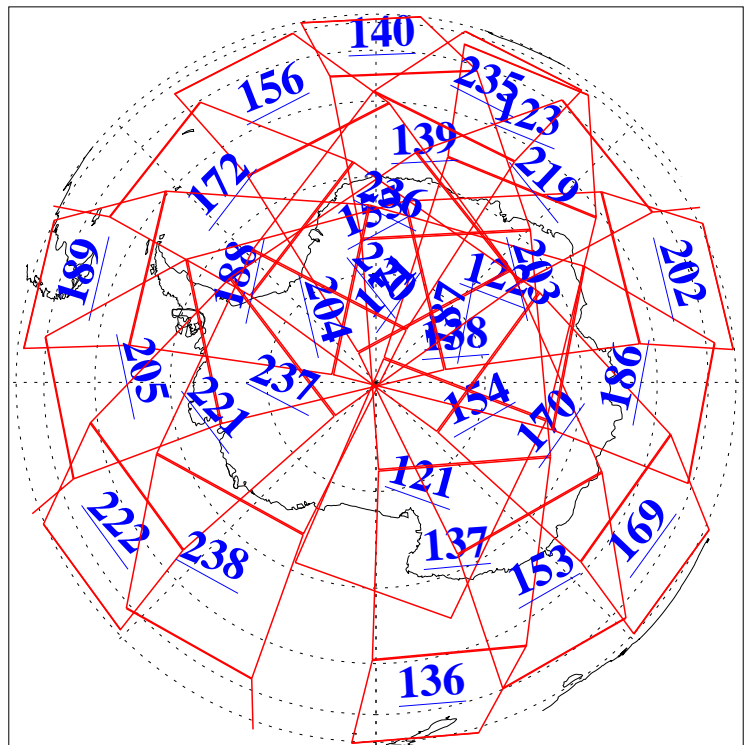

L1B Availability
AMSU Granules: 240
HSB Granules: 0
AIRS Granules: 240

23 Oct 2019
DoY 296
Aqua Day 6381
Granules: 1 to 120

Granules: 121 to 240

Legend: AMSU Available, HSB Available, AIRS Available

L1B Availability
AMSU Granules: 240
HSB Granules: 0
AIRS Granules: 240

23 Oct 2019
DoY 296
Aqua Day 6381
Ascending Granules

Descending Granules

Legend: AMSU Available, HSB Available, AIRS Available

L1B Availability
 AMSU Granules: 240
 HSB Granules: 0
 AIRS Granules: 240

23 Oct 2019
 DoY 296
 Aqua Day 6381

Northern Hemisphere Granules

Southern Hemisphere Granules

Legend: AMSU Available, HSB Available, AIRS Available