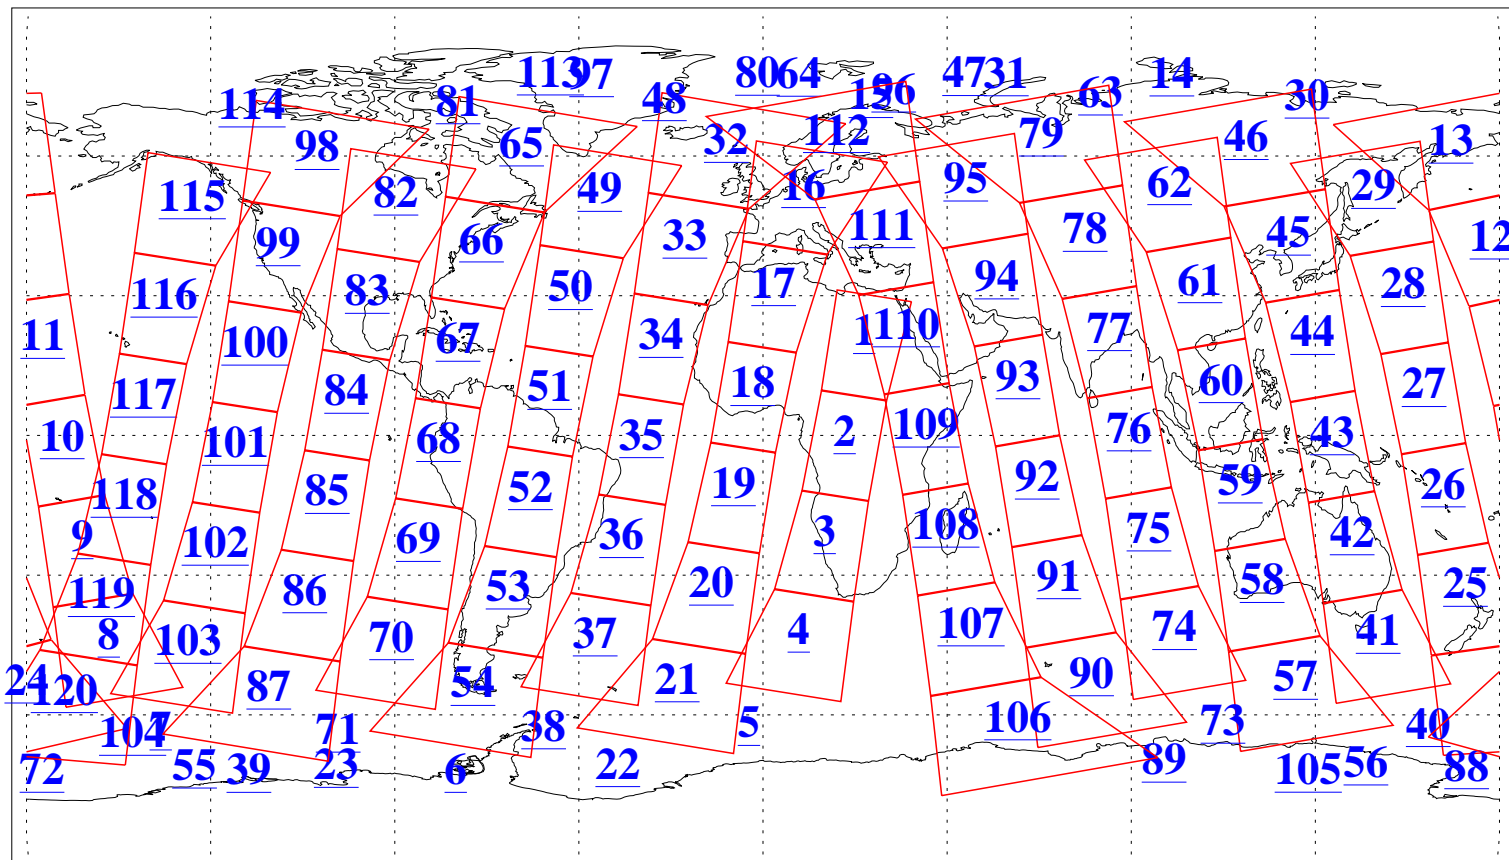

L1B Availability
AMSU Granules: 240
HSB Granules: 0
AIRS Granules: 240

23 Oct 2019
DoY 296
Aqua Day 6381
Granules: 1 to 120

Granules: 121 to 240

Legend: AMSU Available, HSB Available, AIRS Available

L1B Availability
AMSU Granules: 240
HSB Granules: 0
AIRS Granules: 240

23 Oct 2019
DoY 296
Aqua Day 6381
Ascending Granules

Descending Granules

Legend: AMSU Available, HSB Available, AIRS Available

L1B Availability
 AMSU Granules: 240
 HSB Granules: 0
 AIRS Granules: 240

23 Oct 2019
 DoY 296
 Aqua Day 6381

Northern Hemisphere Granules

Southern Hemisphere Granules

Legend: AMSU Available, HSB Available, AIRS Available