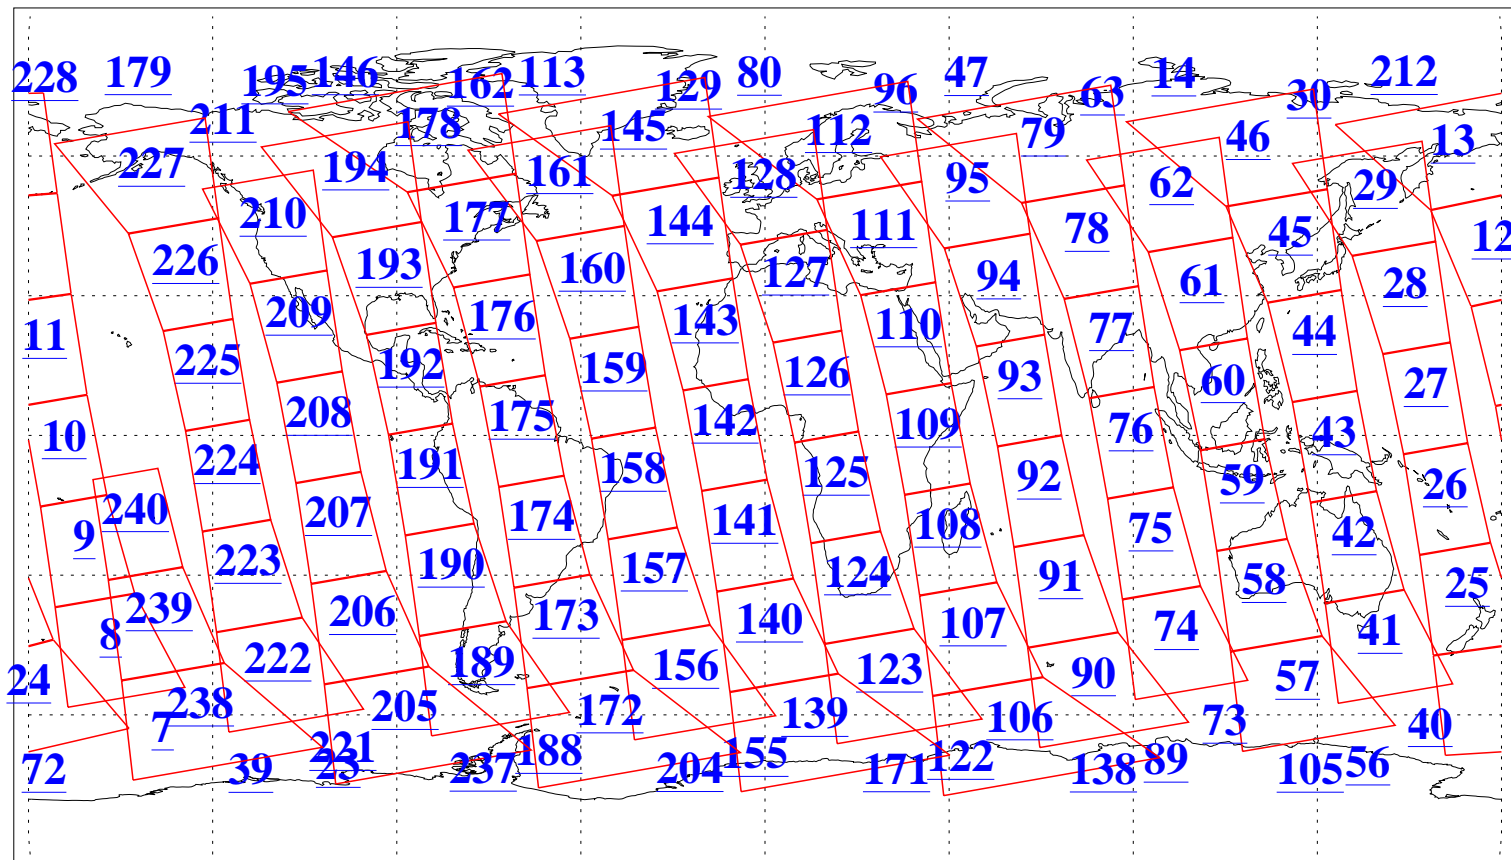

L1B Availability
AMSU Granules: 240
HSB Granules: 0
AIRS Granules: 240

23 Oct 2019
DoY 296
Aqua Day 6381
Granules: 1 to 120

Granules: 121 to 240

Legend: AMSU Available, HSB Available, AIRS Available

L1B Availability
AMSU Granules: 240
HSB Granules: 0
AIRS Granules: 240

23 Oct 2019
DoY 296
Aqua Day 6381
Ascending Granules

Descending Granules

Legend: AMSU Available, HSB Available, AIRS Available

L1B Availability
 AMSU Granules: 240
 HSB Granules: 0
 AIRS Granules: 240

23 Oct 2019
 DoY 296
 Aqua Day 6381

Northern Hemisphere Granules

Southern Hemisphere Granules

Legend: AMSU Available, HSB Available, AIRS Available