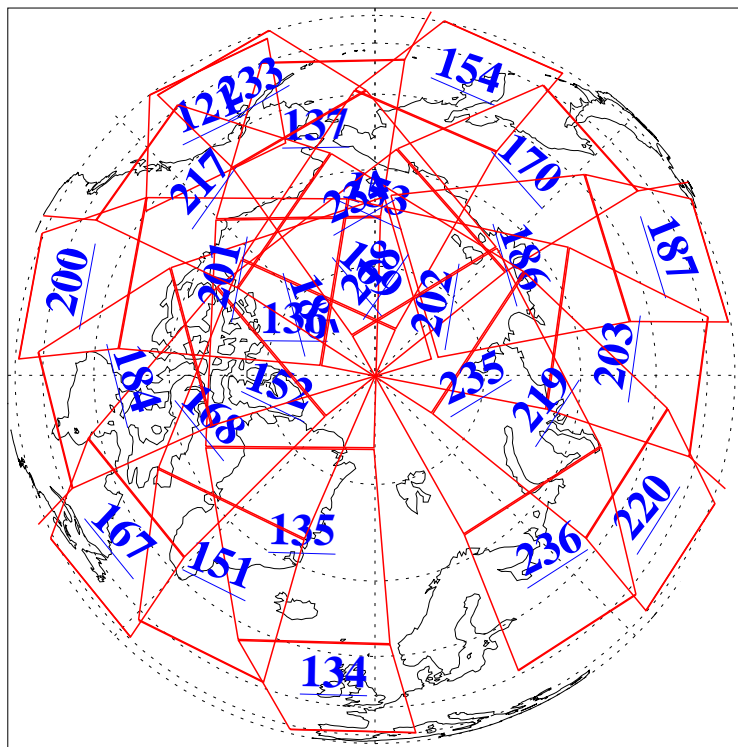

L1B Availability
AMSU Granules: 240
HSB Granules: 0
AIRS Granules: 240

17 Oct 2019
DoY 290
Aqua Day 6375
Granules: 1 to 120

Granules: 121 to 240

Legend: AMSU Available, HSB Available, AIRS Available

L1B Availability
AMSU Granules: 240
HSB Granules: 0
AIRS Granules: 240

17 Oct 2019
DoY 290
Aqua Day 6375
Ascending Granules

Descending Granules

Legend: AMSU Available, HSB Available, AIRS Available

L1B Availability
 AMSU Granules: 240
 HSB Granules: 0
 AIRS Granules: 240

17 Oct 2019
 DoY 290
 Aqua Day 6375

Northern Hemisphere Granules

Southern Hemisphere Granules

Legend: AMSU Available, HSB Available, AIRS Available