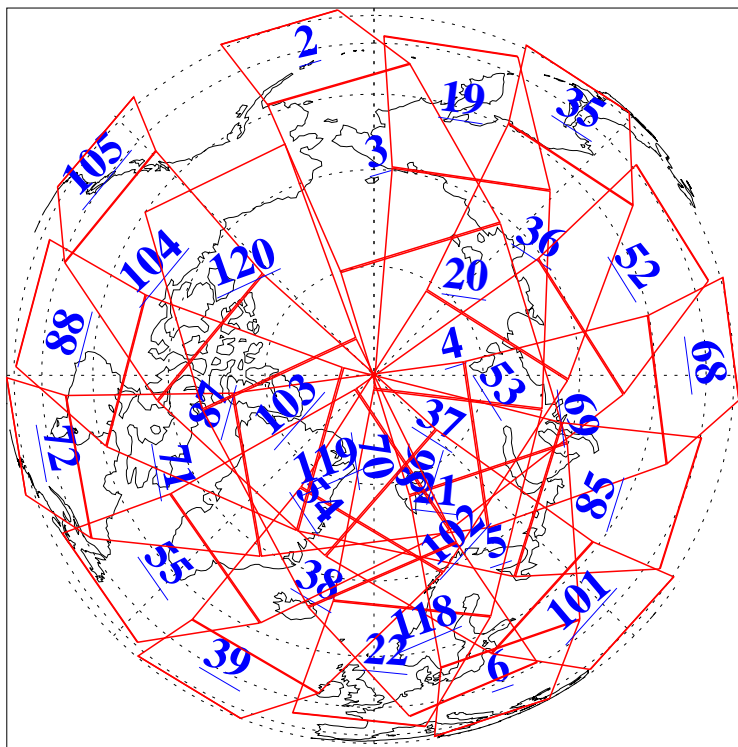

L1B Availability
AMSU Granules: 240
HSB Granules: 0
AIRS Granules: 240

17 Oct 2019
DoY 290
Aqua Day 6375
Granules: 1 to 120

Granules: 121 to 240

Legend: AMSU Available, HSB Available, AIRS Available

L1B Availability
AMSU Granules: 240
HSB Granules: 0
AIRS Granules: 240

17 Oct 2019
DoY 290
Aqua Day 6375
Ascending Granules

Descending Granules

Legend: AMSU Available, HSB Available, AIRS Available

L1B Availability
 AMSU Granules: 240
 HSB Granules: 0
 AIRS Granules: 240

17 Oct 2019
 DoY 290
 Aqua Day 6375

Northern Hemisphere Granules

Southern Hemisphere Granules

Legend: AMSU Available, HSB Available, AIRS Available