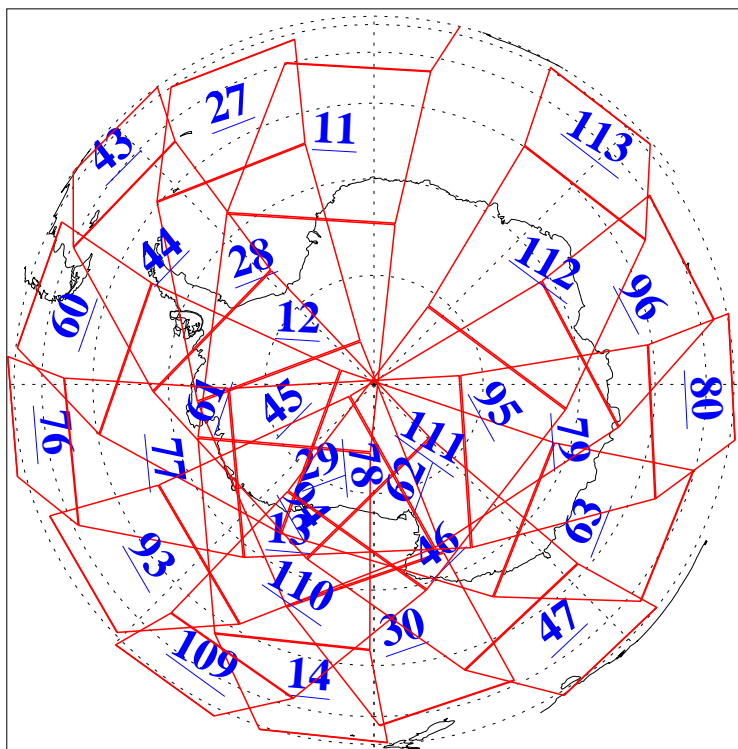

L1B Availability
AMSU Granules: 240
HSB Granules: 0
AIRS Granules: 240

17 Oct 2019
DoY 290
Aqua Day 6375
Granules: 1 to 120

Granules: 121 to 240

Legend: AMSU Available, HSB Available, AIRS Available

L1B Availability
AMSU Granules: 240
HSB Granules: 0
AIRS Granules: 240

17 Oct 2019
DoY 290
Aqua Day 6375
Ascending Granules

Descending Granules

Legend: AMSU Available, HSB Available, AIRS Available

L1B Availability
 AMSU Granules: 240
 HSB Granules: 0
 AIRS Granules: 240

17 Oct 2019
 DoY 290
 Aqua Day 6375

Northern Hemisphere Granules

Southern Hemisphere Granules

Legend: AMSU Available, HSB Available, AIRS Available