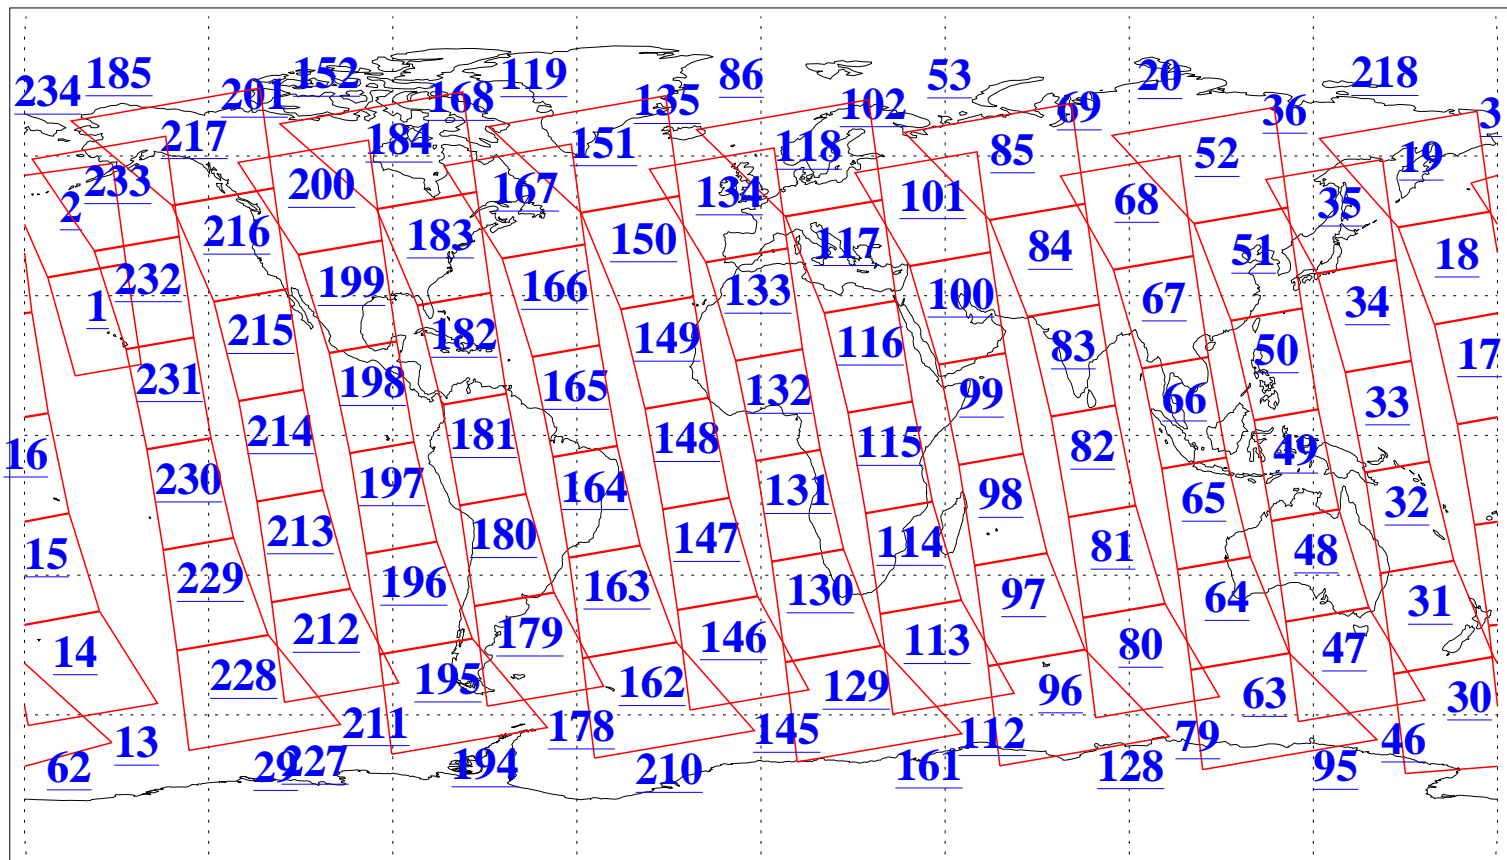

L1B Availability
AMSU Granules: 240
HSB Granules: 0
AIRS Granules: 240

17 Oct 2019
DoY 290
Aqua Day 6375
Granules: 1 to 120

Granules: 121 to 240

Legend: AMSU Available, HSB Available, AIRS Available

L1B Availability
AMSU Granules: 240
HSB Granules: 0
AIRS Granules: 240

17 Oct 2019
DoY 290
Aqua Day 6375
Ascending Granules

Descending Granules

Legend: AMSU Available, HSB Available, AIRS Available

L1B Availability
 AMSU Granules: 240
 HSB Granules: 0
 AIRS Granules: 240

17 Oct 2019
 DoY 290
 Aqua Day 6375

Northern Hemisphere Granules

Southern Hemisphere Granules

Legend: AMSU Available, HSB Available, AIRS Available