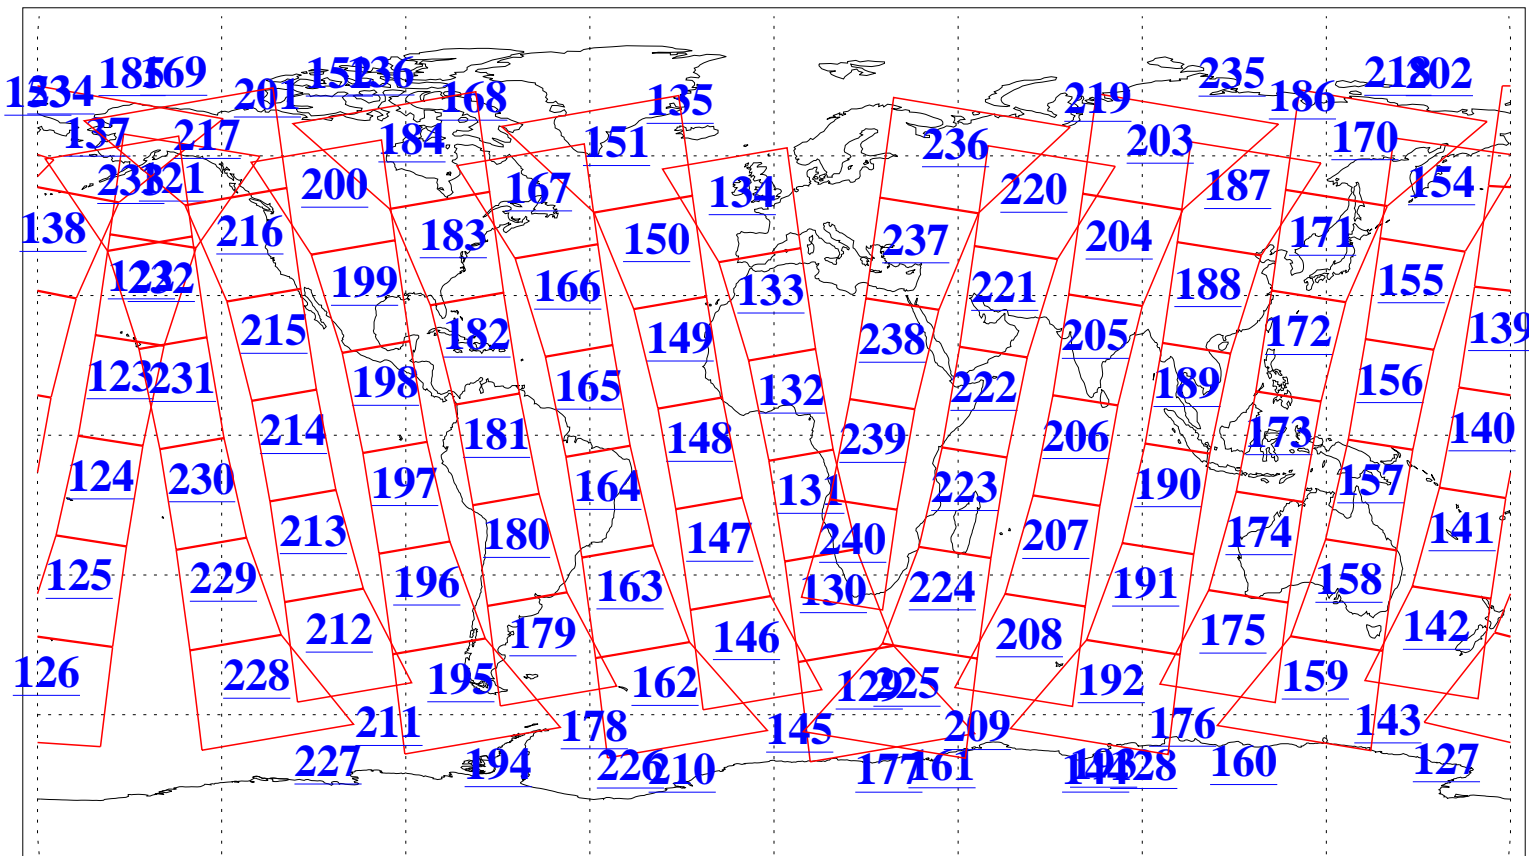

L1B Availability
AMSU Granules: 240
HSB Granules: 0
AIRS Granules: 240

17 Oct 2019
DoY 290
Aqua Day 6375
Granules: 1 to 120

Granules: 121 to 240

Legend: AMSU Available, HSB Available, AIRS Available

L1B Availability
AMSU Granules: 240
HSB Granules: 0
AIRS Granules: 240

17 Oct 2019
DoY 290
Aqua Day 6375
Ascending Granules

Descending Granules

Legend: AMSU Available, HSB Available, AIRS Available

L1B Availability
 AMSU Granules: 240
 HSB Granules: 0
 AIRS Granules: 240

17 Oct 2019
 DoY 290
 Aqua Day 6375

Northern Hemisphere Granules

Southern Hemisphere Granules

Legend: AMSU Available, HSB Available, AIRS Available