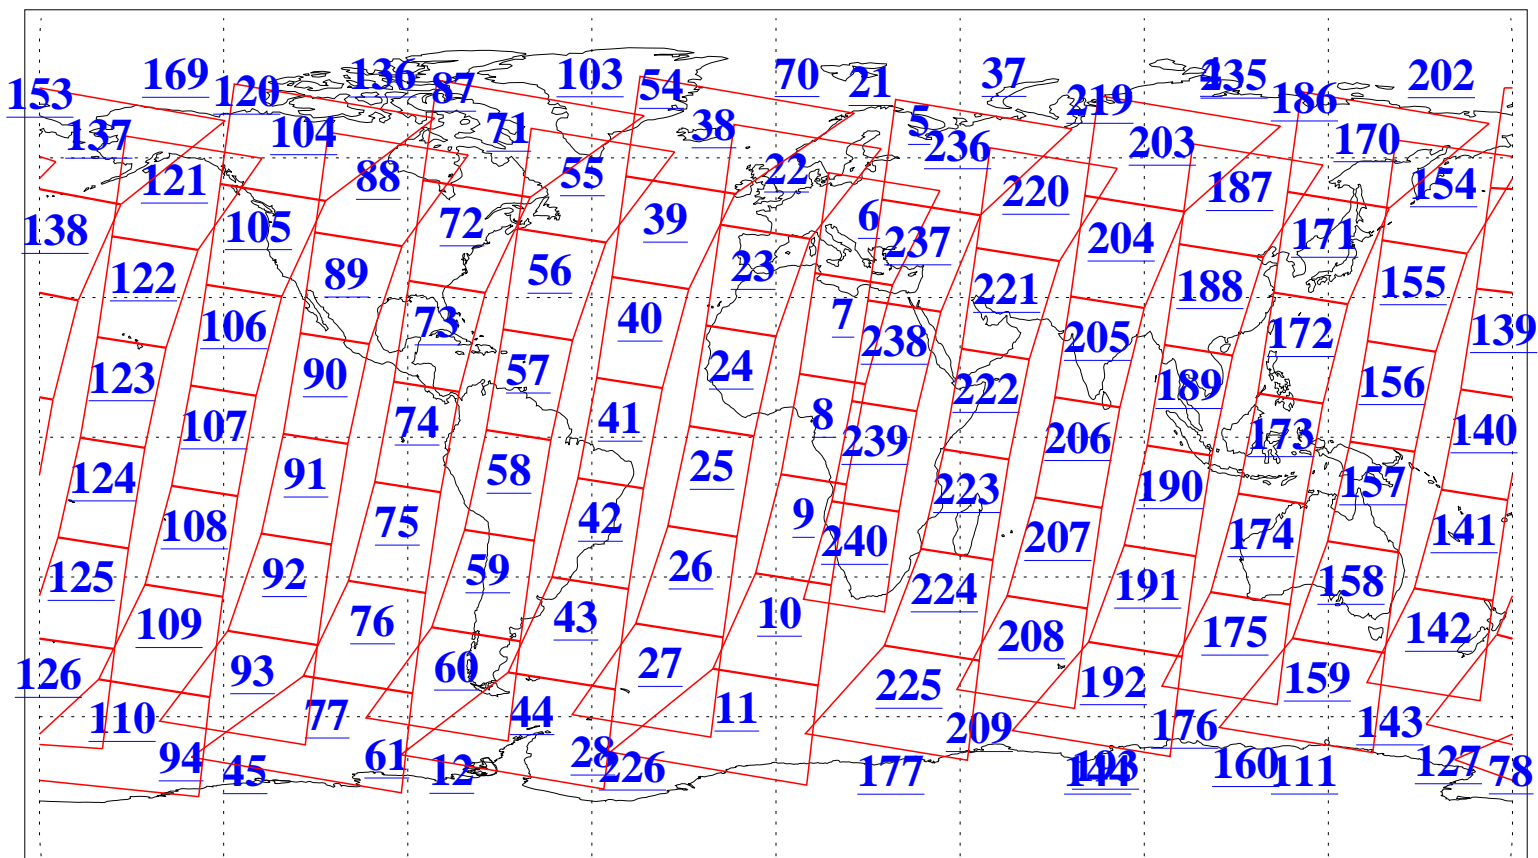

L1B Availability
AMSU Granules: 240
HSB Granules: 0
AIRS Granules: 240

17 Oct 2019
DoY 290
Aqua Day 6375
Granules: 1 to 120

Granules: 121 to 240

Legend: AMSU Available, HSB Available, AIRS Available

L1B Availability
AMSU Granules: 240
HSB Granules: 0
AIRS Granules: 240

17 Oct 2019
DoY 290
Aqua Day 6375
Ascending Granules

Descending Granules

Legend: AMSU Available, HSB Available, AIRS Available

L1B Availability
 AMSU Granules: 240
 HSB Granules: 0
 AIRS Granules: 240

17 Oct 2019
 DoY 290
 Aqua Day 6375

Northern Hemisphere Granules

Southern Hemisphere Granules

Legend: AMSU Available, HSB Available, AIRS Available