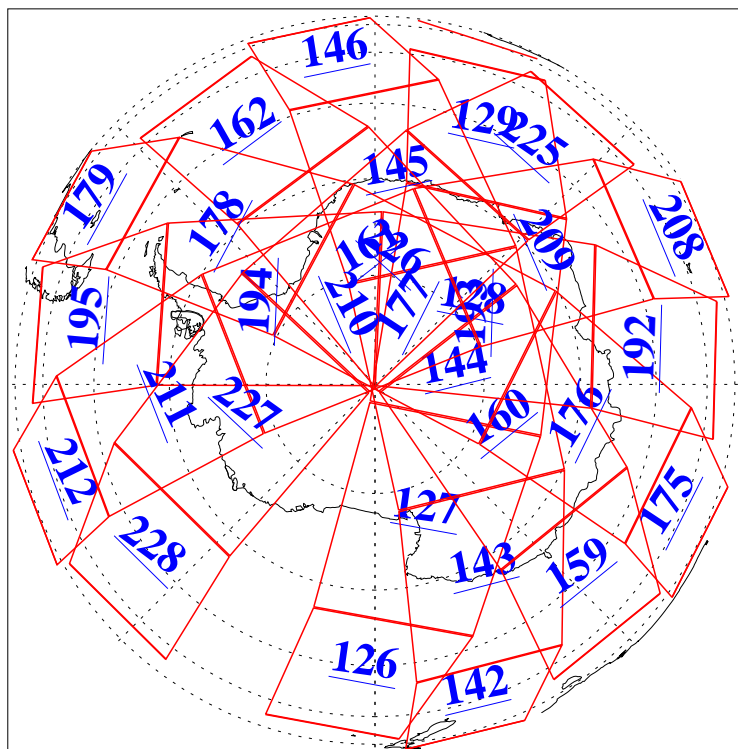

L1B Availability
AMSU Granules: 240
HSB Granules: 0
AIRS Granules: 240

17 Oct 2019
DoY 290
Aqua Day 6375
Granules: 1 to 120

Granules: 121 to 240

Legend: AMSU Available, HSB Available, AIRS Available

L1B Availability
AMSU Granules: 240
HSB Granules: 0
AIRS Granules: 240

17 Oct 2019
DoY 290
Aqua Day 6375
Ascending Granules

Descending Granules

Legend: AMSU Available, HSB Available, AIRS Available

L1B Availability
 AMSU Granules: 240
 HSB Granules: 0
 AIRS Granules: 240

17 Oct 2019
 DoY 290
 Aqua Day 6375

Northern Hemisphere Granules

Southern Hemisphere Granules

Legend: AMSU Available, HSB Available, AIRS Available