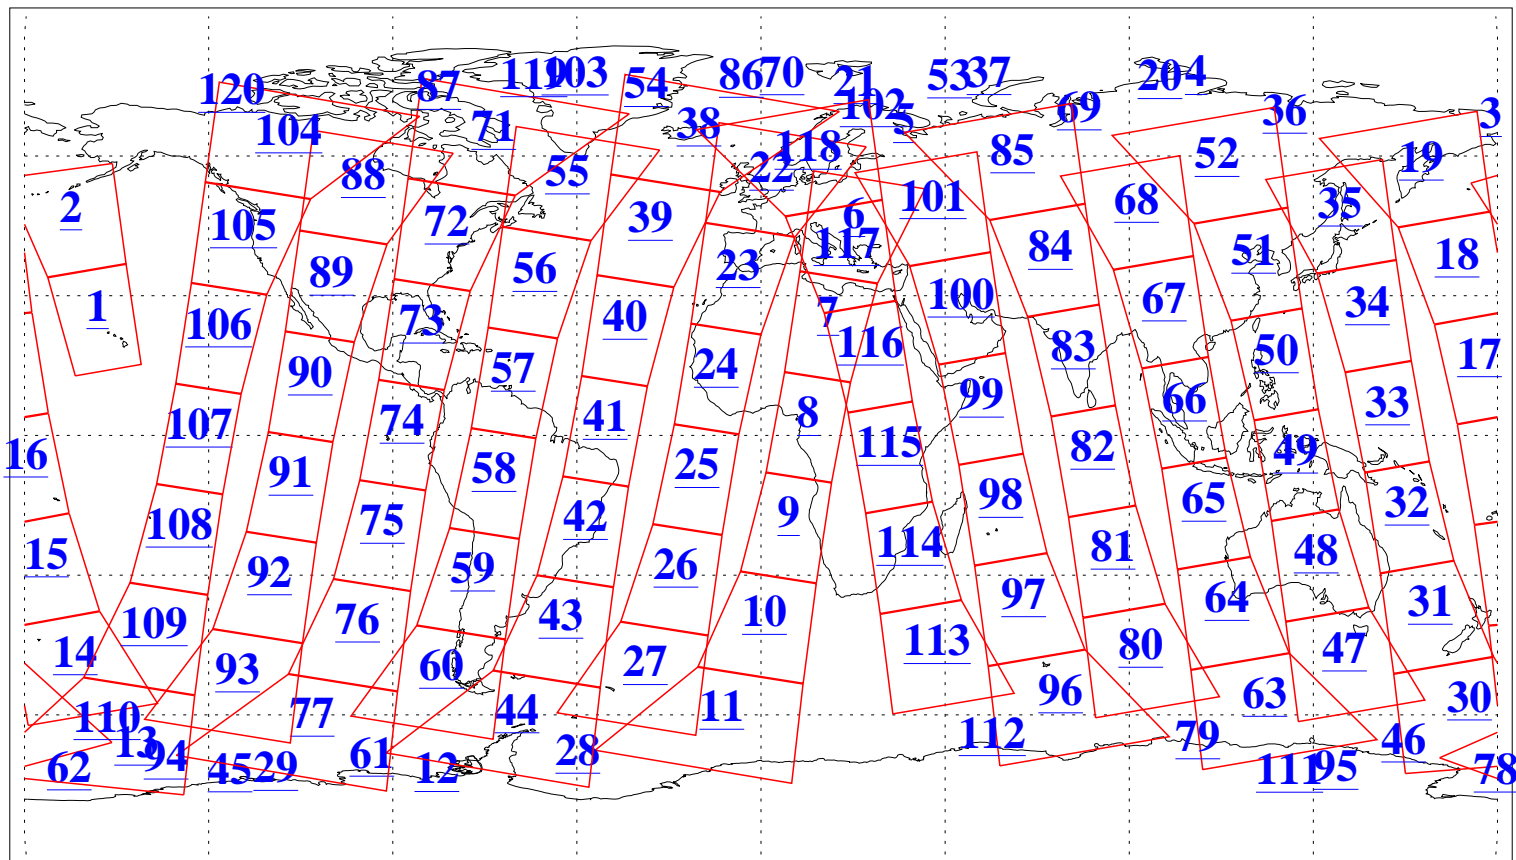

L1B Availability
AMSU Granules: 240
HSB Granules: 0
AIRS Granules: 240

17 Oct 2019
DoY 290
Aqua Day 6375
Granules: 1 to 120

Granules: 121 to 240

Legend: AMSU Available, HSB Available, AIRS Available

L1B Availability
AMSU Granules: 240
HSB Granules: 0
AIRS Granules: 240

17 Oct 2019
DoY 290
Aqua Day 6375
Ascending Granules

Descending Granules

Legend: AMSU Available, HSB Available, AIRS Available

L1B Availability
 AMSU Granules: 240
 HSB Granules: 0
 AIRS Granules: 240

17 Oct 2019
 DoY 290
 Aqua Day 6375

Northern Hemisphere Granules

Southern Hemisphere Granules

Legend: AMSU Available, HSB Available, AIRS Available