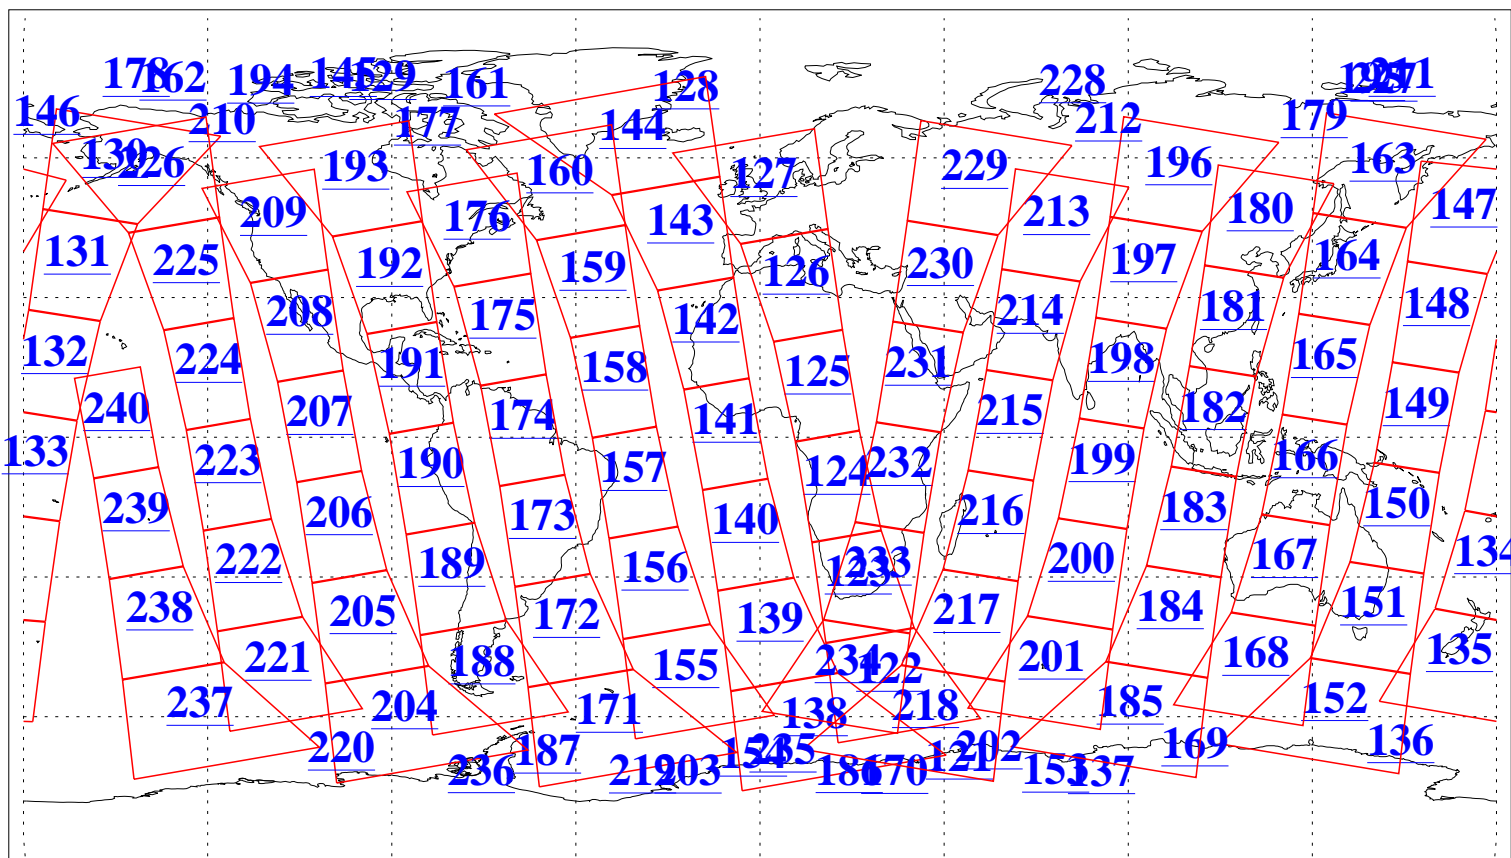

L1B Availability
AMSU Granules: 240
HSB Granules: 0
AIRS Granules: 240

16 Oct 2019
DoY 289
Aqua Day 6374
Granules: 1 to 120

Granules: 121 to 240

Legend: AMSU Available, HSB Available, AIRS Available

L1B Availability
AMSU Granules: 240
HSB Granules: 0
AIRS Granules: 240

16 Oct 2019
DoY 289
Aqua Day 6374
Ascending Granules

Descending Granules

Legend: AMSU Available, HSB Available, AIRS Available

L1B Availability
 AMSU Granules: 240
 HSB Granules: 0
 AIRS Granules: 240

16 Oct 2019
 DoY 289
 Aqua Day 6374

Northern Hemisphere Granules

Southern Hemisphere Granules

Legend: AMSU Available, HSB Available, AIRS Available