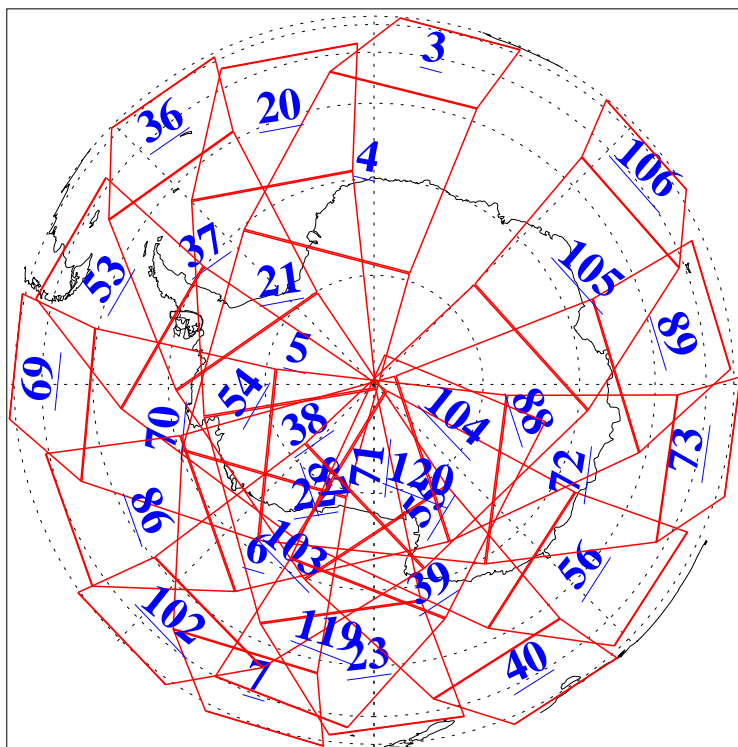

L1B Availability
AMSU Granules: 240
HSB Granules: 0
AIRS Granules: 240

16 Oct 2019
DoY 289
Aqua Day 6374
Granules: 1 to 120

Granules: 121 to 240

Legend: AMSU Available, HSB Available, AIRS Available

L1B Availability
AMSU Granules: 240
HSB Granules: 0
AIRS Granules: 240

16 Oct 2019
DoY 289
Aqua Day 6374
Ascending Granules

Descending Granules

Legend: AMSU Available, HSB Available, AIRS Available

L1B Availability
 AMSU Granules: 240
 HSB Granules: 0
 AIRS Granules: 240

16 Oct 2019
 DoY 289
 Aqua Day 6374

Northern Hemisphere Granules

Southern Hemisphere Granules

Legend: AMSU Available, HSB Available, AIRS Available