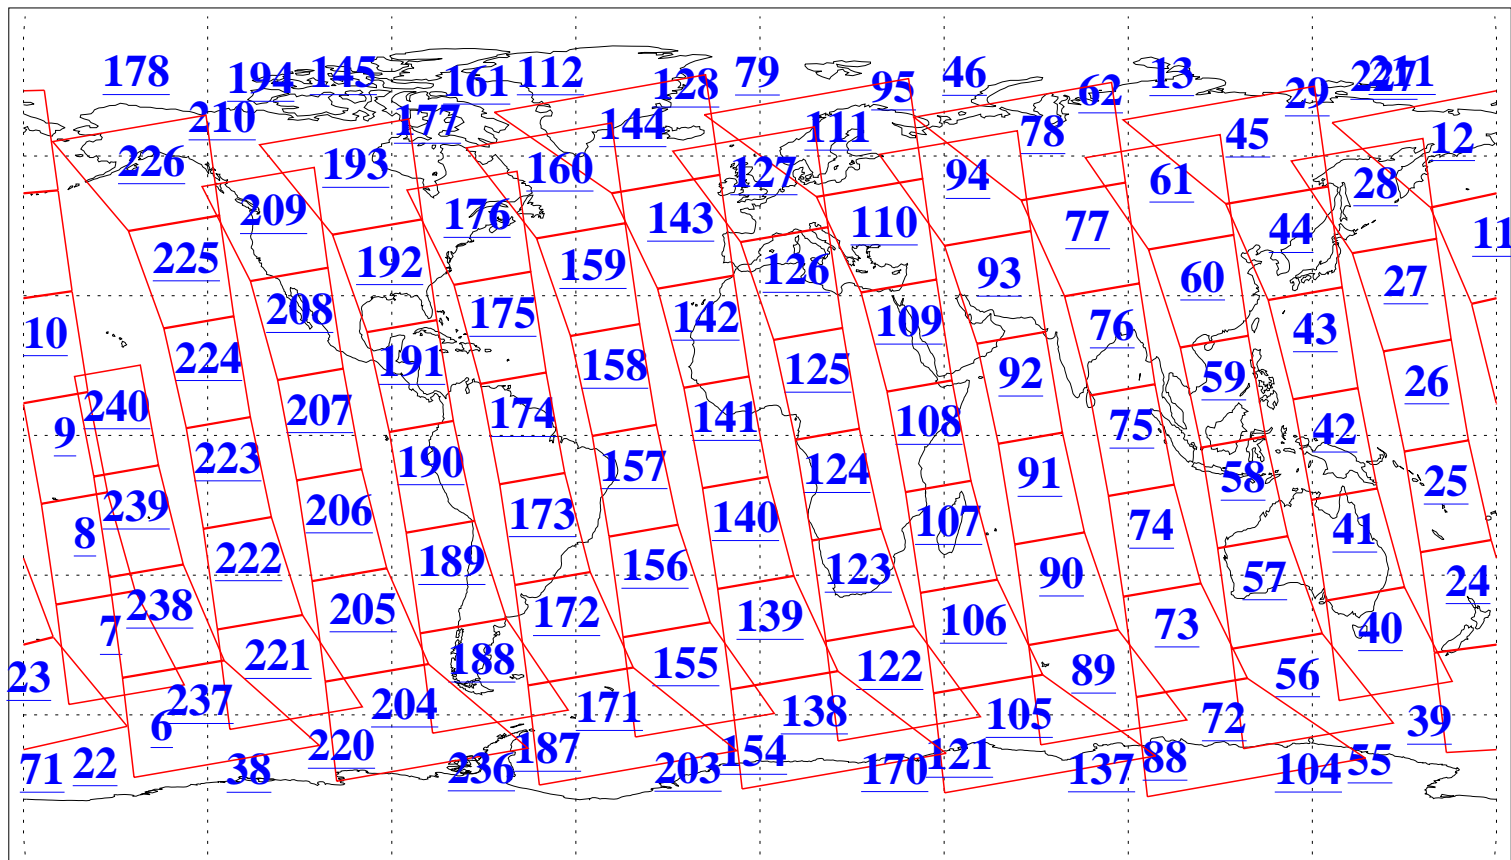

L1B Availability
AMSU Granules: 240
HSB Granules: 0
AIRS Granules: 240

16 Oct 2019
DoY 289
Aqua Day 6374
Granules: 1 to 120

Granules: 121 to 240

Legend: AMSU Available, HSB Available, AIRS Available

L1B Availability
AMSU Granules: 240
HSB Granules: 0
AIRS Granules: 240

16 Oct 2019
DoY 289
Aqua Day 6374
Ascending Granules

Descending Granules

Legend: AMSU Available, HSB Available, AIRS Available

L1B Availability
 AMSU Granules: 240
 HSB Granules: 0
 AIRS Granules: 240

16 Oct 2019
 DoY 289
 Aqua Day 6374

Northern Hemisphere Granules

Southern Hemisphere Granules

Legend: AMSU Available, HSB Available, AIRS Available