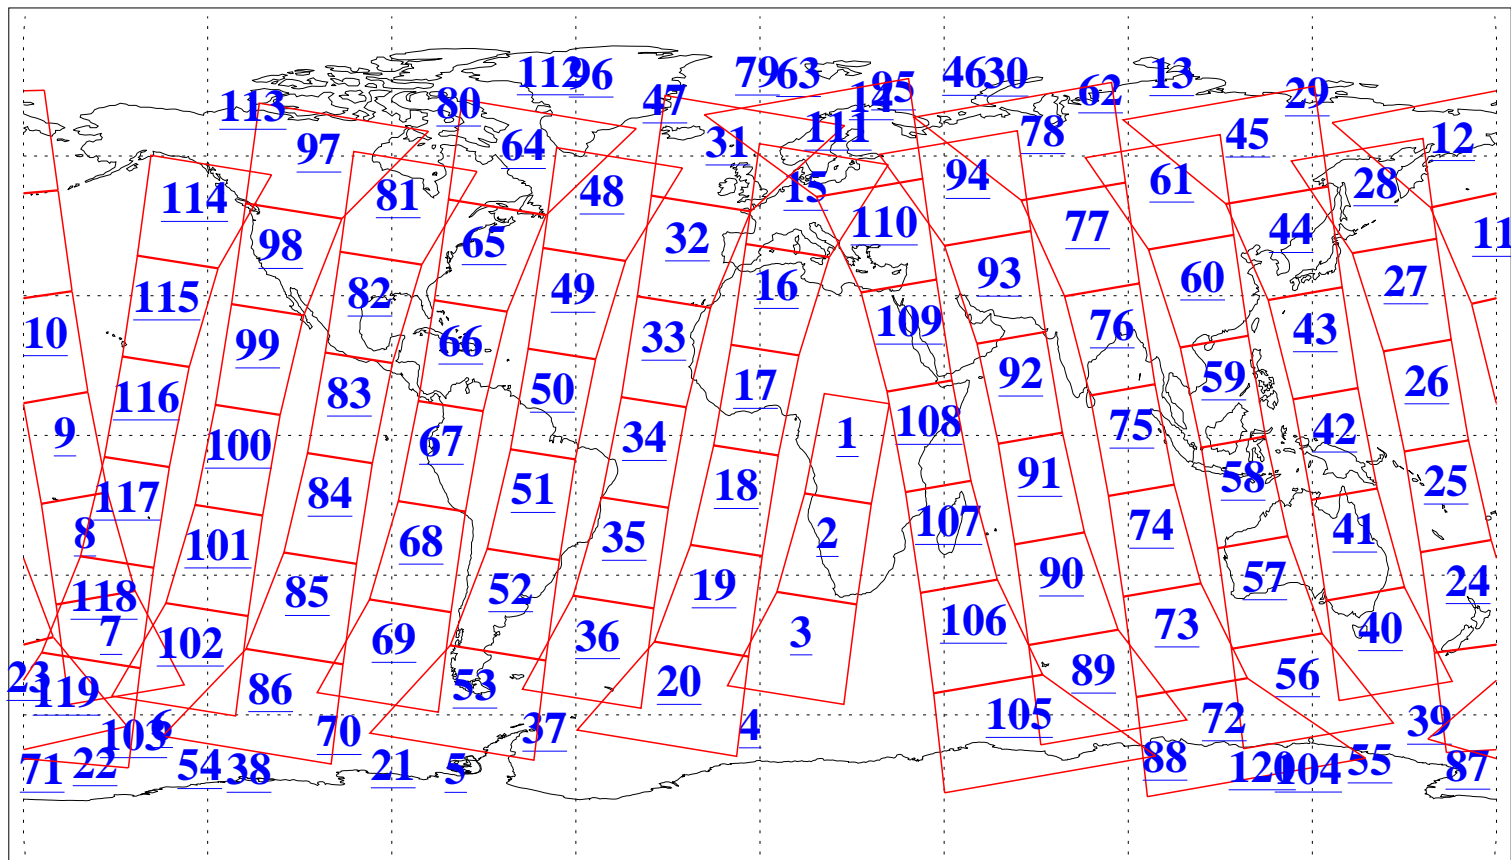

L1B Availability
AMSU Granules: 240
HSB Granules: 0
AIRS Granules: 240

16 Oct 2019
DoY 289
Aqua Day 6374
Granules: 1 to 120

Granules: 121 to 240

Legend: AMSU Available, HSB Available, AIRS Available

L1B Availability
AMSU Granules: 240
HSB Granules: 0
AIRS Granules: 240

16 Oct 2019
DoY 289
Aqua Day 6374
Ascending Granules

Descending Granules

Legend: AMSU Available, HSB Available, AIRS Available

L1B Availability
 AMSU Granules: 240
 HSB Granules: 0
 AIRS Granules: 240

16 Oct 2019
 DoY 289
 Aqua Day 6374

Northern Hemisphere Granules

Southern Hemisphere Granules

Legend: AMSU Available, HSB Available, AIRS Available