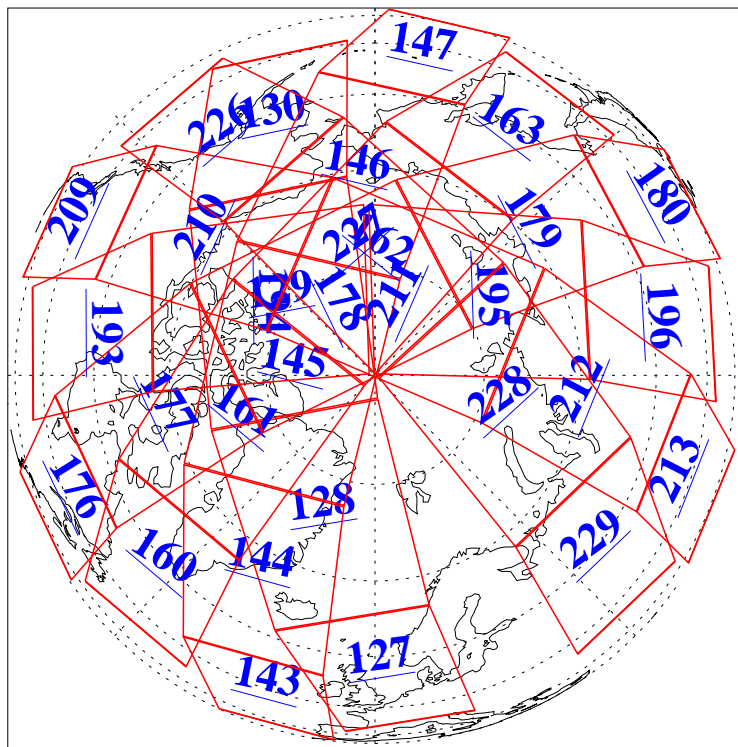

16 Oct 2019
DoY 289
Aqua Day 6374
Ascending Granules

Descending Granules

Legend: AMSU Available, HSB Available, AIRS Available

L1B Availability
 AMSU Granules: 240
 HSB Granules: 0
 AIRS Granules: 240

16 Oct 2019
 DoY 289
 Aqua Day 6374

Northern Hemisphere Granules

Southern Hemisphere Granules

Legend: AMSU Available, HSB Available, AIRS Available