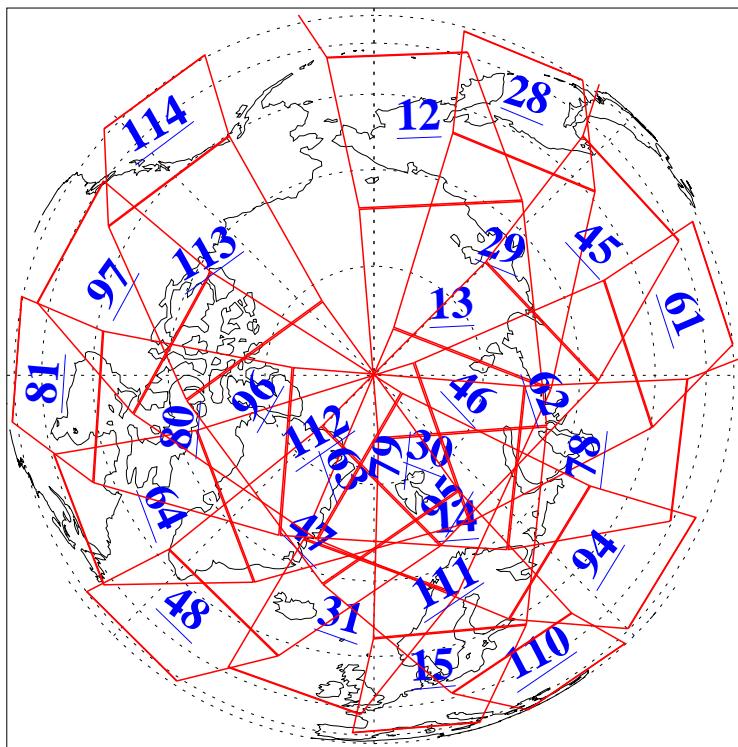

L1B Availability
AMSU Granules: 240
HSB Granules: 0
AIRS Granules: 240

16 Oct 2019
DoY 289
Aqua Day 6374
Granules: 1 to 120

Granules: 121 to 240

Legend: AMSU Available, HSB Available, AIRS Available

L1B Availability
AMSU Granules: 240
HSB Granules: 0
AIRS Granules: 240

16 Oct 2019
DoY 289
Aqua Day 6374
Ascending Granules

Descending Granules

Legend: AMSU Available, HSB Available, AIRS Available

L1B Availability
 AMSU Granules: 240
 HSB Granules: 0
 AIRS Granules: 240

16 Oct 2019
 DoY 289
 Aqua Day 6374

Northern Hemisphere Granules

Southern Hemisphere Granules

Legend: AMSU Available, HSB Available, AIRS Available