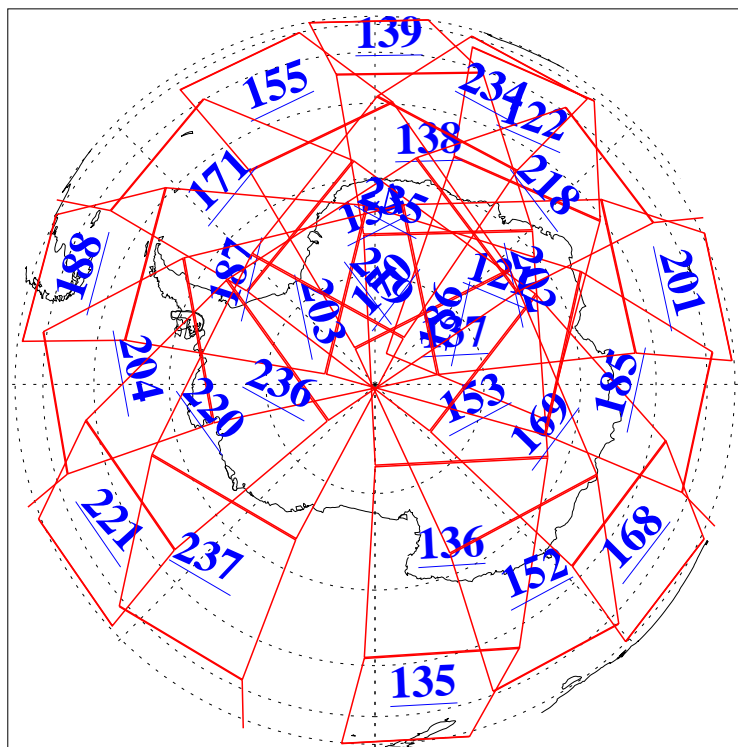

L1B Availability
AMSU Granules: 240
HSB Granules: 0
AIRS Granules: 240

16 Oct 2019
DoY 289
Aqua Day 6374
Granules: 1 to 120

Granules: 121 to 240

Legend: AMSU Available, HSB Available, AIRS Available

L1B Availability
AMSU Granules: 240
HSB Granules: 0
AIRS Granules: 240

16 Oct 2019
DoY 289
Aqua Day 6374
Ascending Granules

Descending Granules

Legend: AMSU Available, HSB Available, AIRS Available

L1B Availability
 AMSU Granules: 240
 HSB Granules: 0
 AIRS Granules: 240

16 Oct 2019
 DoY 289
 Aqua Day 6374

Northern Hemisphere Granules

Southern Hemisphere Granules

Legend: AMSU Available, HSB Available, AIRS Available