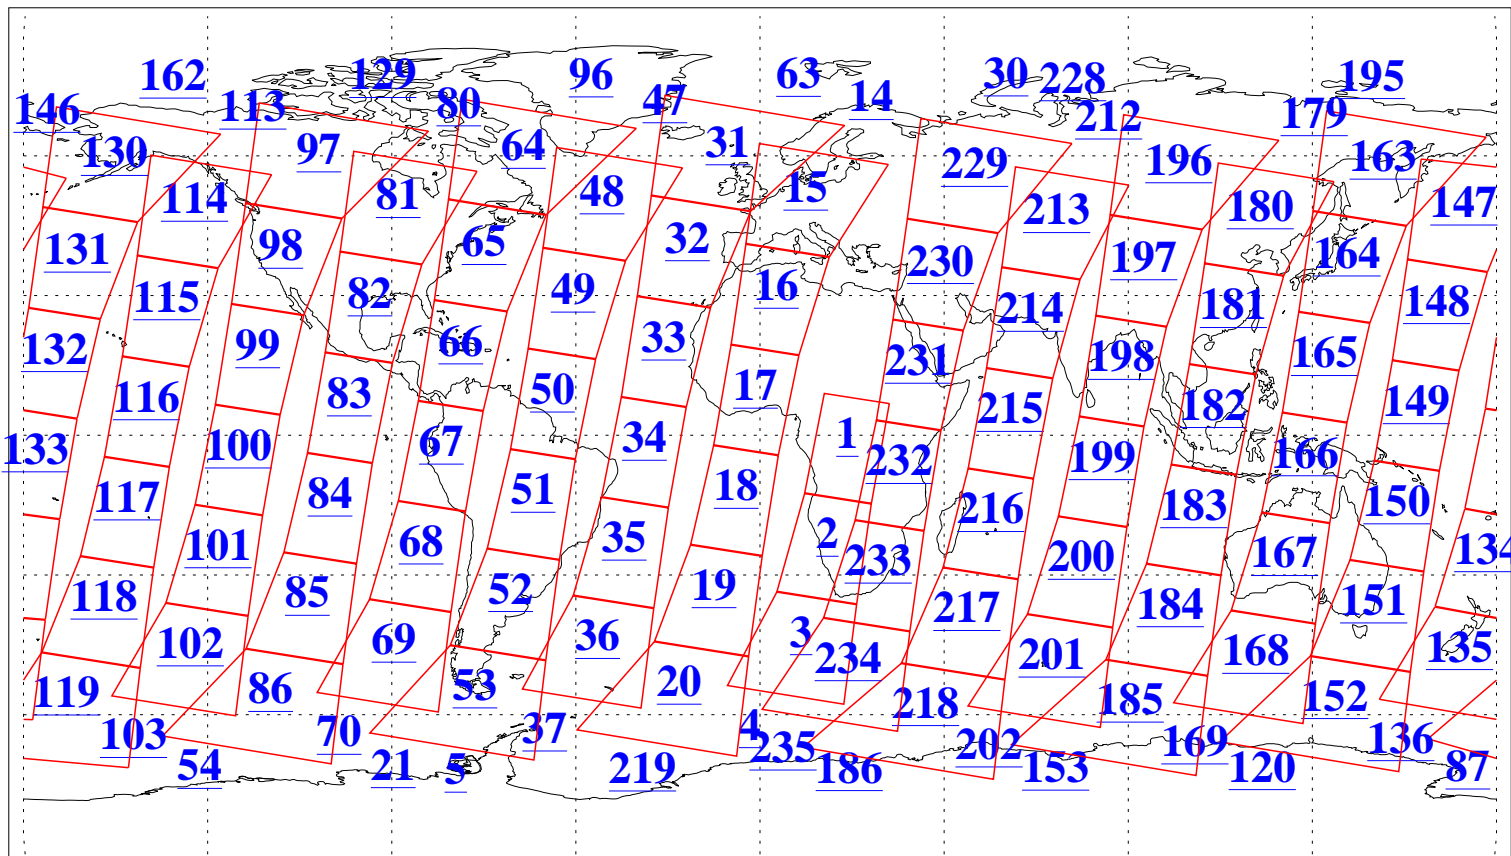

L1B Availability
AMSU Granules: 240
HSB Granules: 0
AIRS Granules: 240

16 Oct 2019
DoY 289
Aqua Day 6374
Granules: 1 to 120

Granules: 121 to 240

Legend: AMSU Available, HSB Available, AIRS Available

L1B Availability
AMSU Granules: 240
HSB Granules: 0
AIRS Granules: 240

16 Oct 2019
DoY 289
Aqua Day 6374
Ascending Granules

Descending Granules

Legend: AMSU Available, HSB Available, AIRS Available

L1B Availability
 AMSU Granules: 240
 HSB Granules: 0
 AIRS Granules: 240

16 Oct 2019
 DoY 289
 Aqua Day 6374

Northern Hemisphere Granules

Southern Hemisphere Granules

Legend: AMSU Available, HSB Available, AIRS Available