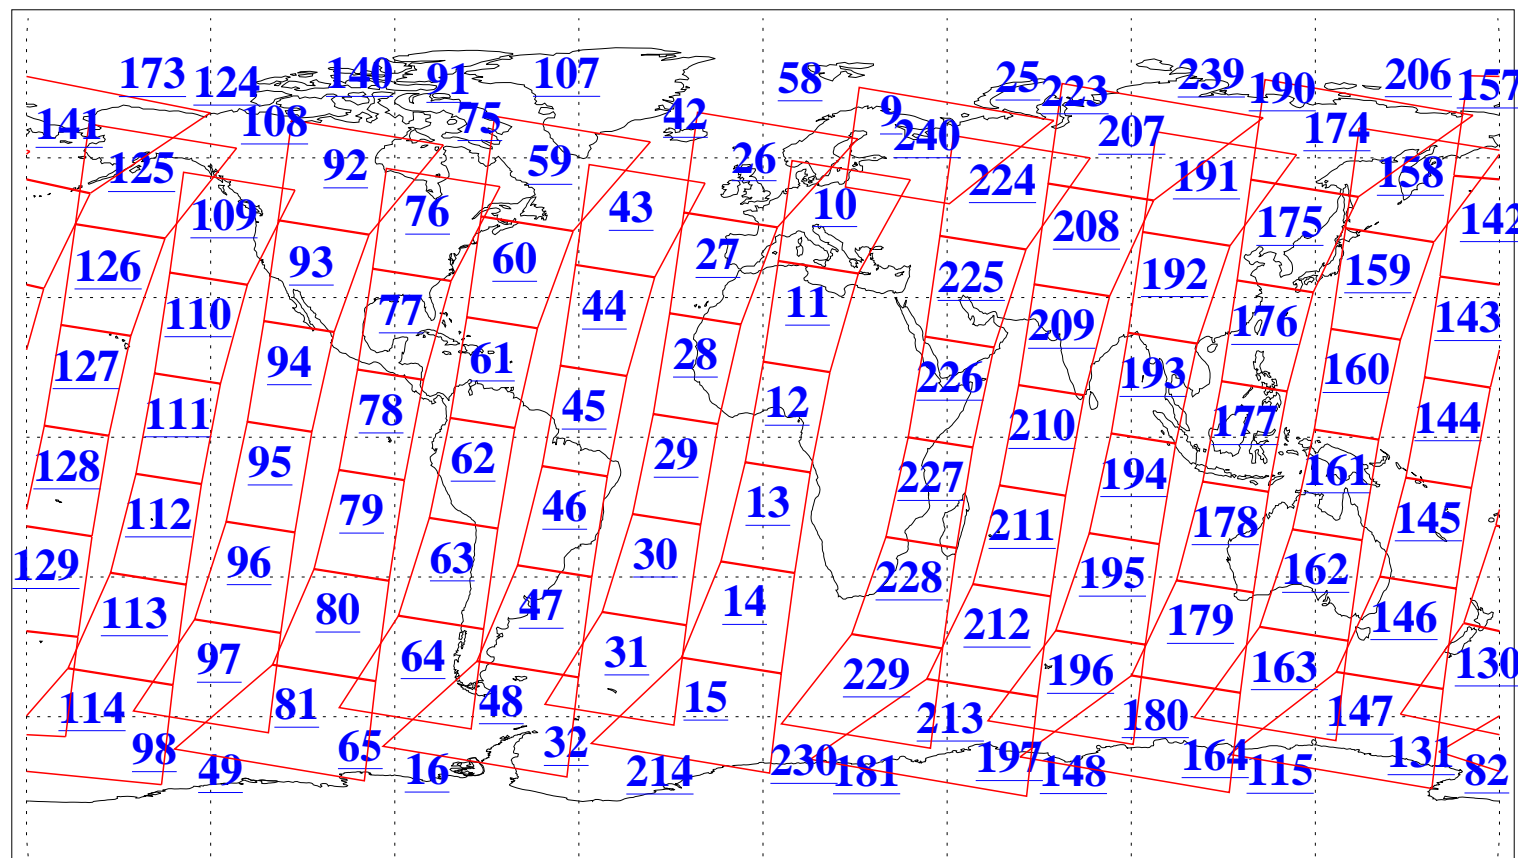

L1B Availability
AMSU Granules: 240
HSB Granules: 0
AIRS Granules: 240

13 Oct 2019
DoY 286
Aqua Day 6371
Granules: 1 to 120

Granules: 121 to 240

Legend: AMSU Available, HSB Available, AIRS Available

L1B Availability
AMSU Granules: 240
HSB Granules: 0
AIRS Granules: 240

13 Oct 2019
DoY 286
Aqua Day 6371
Ascending Granules

Descending Granules

Legend: AMSU Available, HSB Available, AIRS Available

L1B Availability
 AMSU Granules: 240
 HSB Granules: 0
 AIRS Granules: 240

13 Oct 2019
 DoY 286
 Aqua Day 6371

Northern Hemisphere Granules

Southern Hemisphere Granules

Legend: AMSU Available, HSB Available, AIRS Available