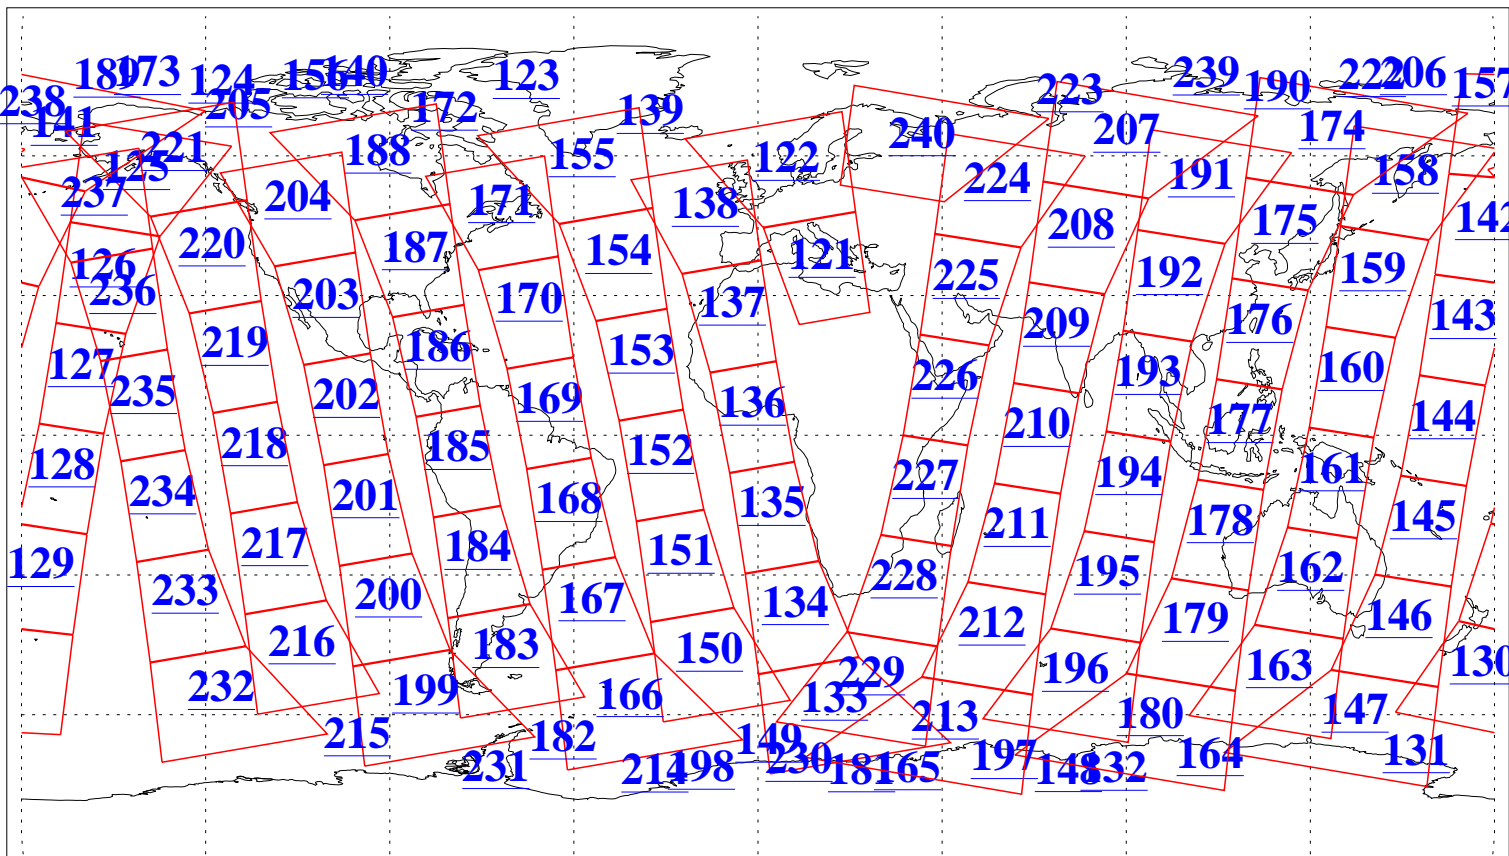

L1B Availability
AMSU Granules: 240
HSB Granules: 0
AIRS Granules: 240

13 Oct 2019
DoY 286
Aqua Day 6371
Granules: 1 to 120

Granules: 121 to 240

Legend: AMSU Available, HSB Available, AIRS Available

L1B Availability
AMSU Granules: 240
HSB Granules: 0
AIRS Granules: 240

13 Oct 2019
DoY 286
Aqua Day 6371
Ascending Granules

Descending Granules

Legend: AMSU Available, HSB Available, AIRS Available

L1B Availability
 AMSU Granules: 240
 HSB Granules: 0
 AIRS Granules: 240

13 Oct 2019
 DoY 286
 Aqua Day 6371

Northern Hemisphere Granules

Southern Hemisphere Granules

Legend: AMSU Available, HSB Available, AIRS Available