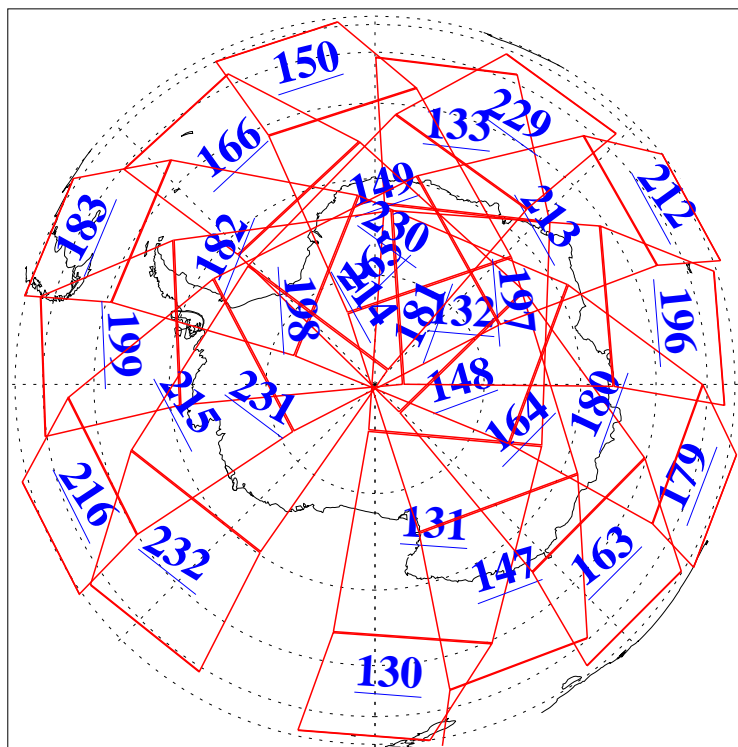

13 Oct 2019
DoY 286
Aqua Day 6371
Ascending Granules

Descending Granules

Legend: AMSU Available, HSB Available, AIRS Available

L1B Availability
 AMSU Granules: 240
 HSB Granules: 0
 AIRS Granules: 240

13 Oct 2019
 DoY 286
 Aqua Day 6371

Northern Hemisphere Granules

Southern Hemisphere Granules

Legend: AMSU Available, HSB Available, AIRS Available