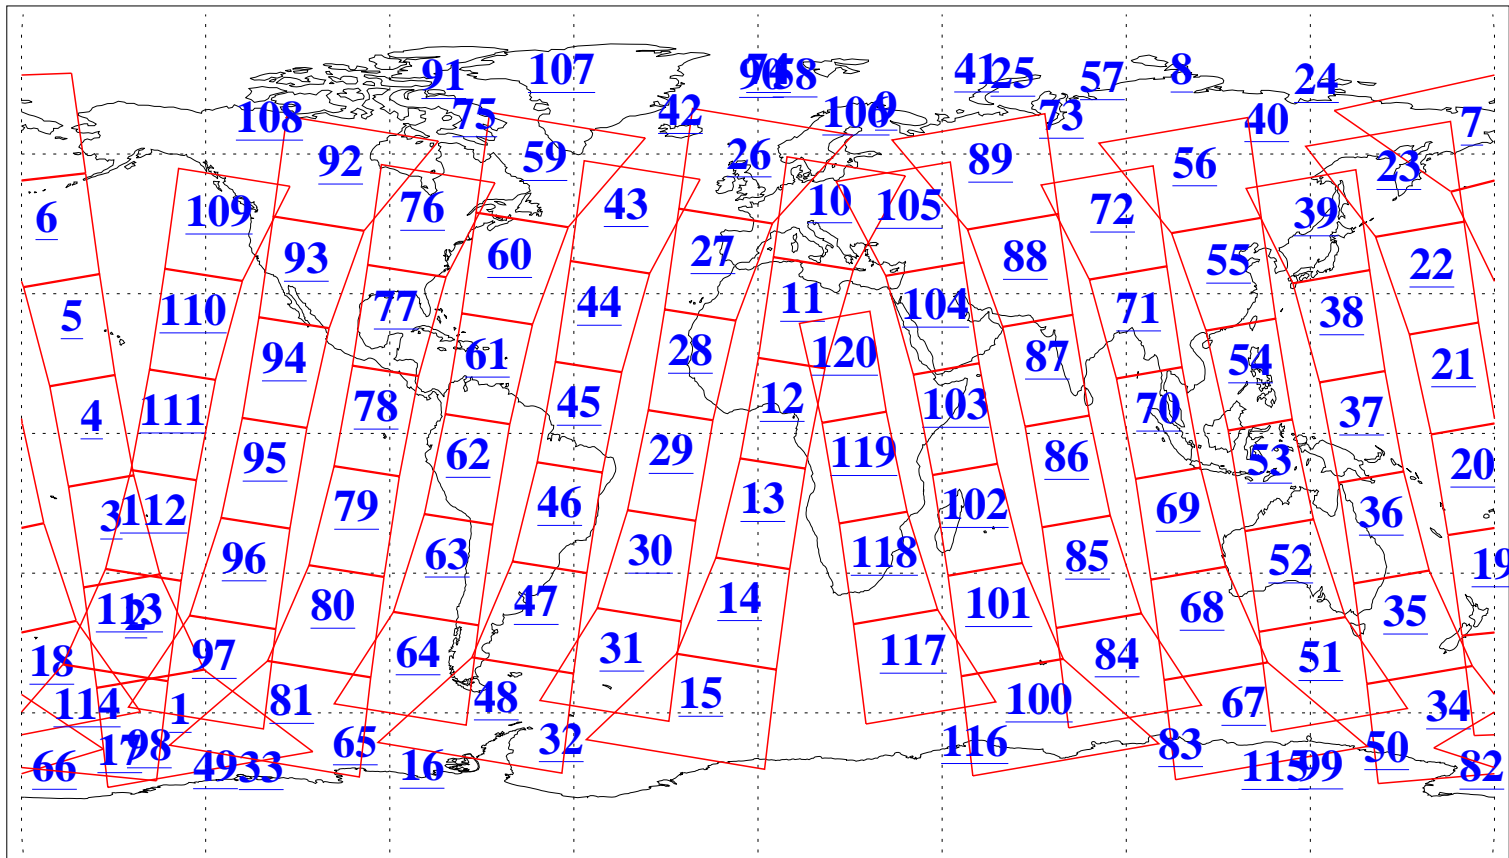

L1B Availability
AMSU Granules: 240
HSB Granules: 0
AIRS Granules: 240

13 Oct 2019
DoY 286
Aqua Day 6371
Granules: 1 to 120

Granules: 121 to 240

Legend: AMSU Available, HSB Available, AIRS Available

L1B Availability
AMSU Granules: 240
HSB Granules: 0
AIRS Granules: 240

13 Oct 2019
DoY 286
Aqua Day 6371
Ascending Granules

Descending Granules

Legend: AMSU Available, HSB Available, AIRS Available

L1B Availability
 AMSU Granules: 240
 HSB Granules: 0
 AIRS Granules: 240

13 Oct 2019
 DoY 286
 Aqua Day 6371

Northern Hemisphere Granules

Southern Hemisphere Granules

Legend: AMSU Available, HSB Available, AIRS Available