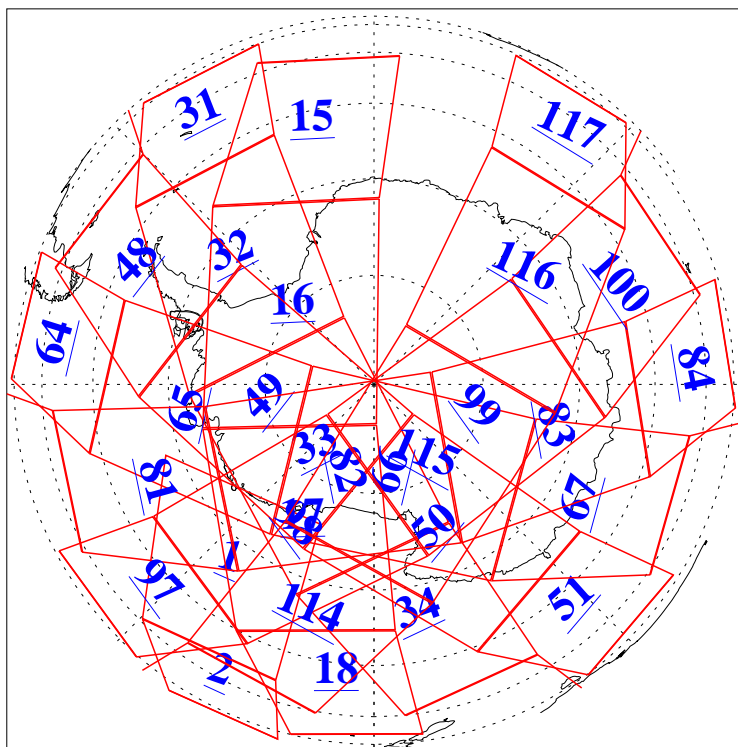

L1B Availability
AMSU Granules: 240
HSB Granules: 0
AIRS Granules: 240

13 Oct 2019
DoY 286
Aqua Day 6371
Granules: 1 to 120

Granules: 121 to 240

Legend: AMSU Available, HSB Available, AIRS Available

L1B Availability
AMSU Granules: 240
HSB Granules: 0
AIRS Granules: 240

13 Oct 2019
DoY 286
Aqua Day 6371
Ascending Granules

Descending Granules

Legend: AMSU Available, HSB Available, AIRS Available

L1B Availability
 AMSU Granules: 240
 HSB Granules: 0
 AIRS Granules: 240

13 Oct 2019
 DoY 286
 Aqua Day 6371

Northern Hemisphere Granules

Southern Hemisphere Granules

Legend: AMSU Available, HSB Available, AIRS Available