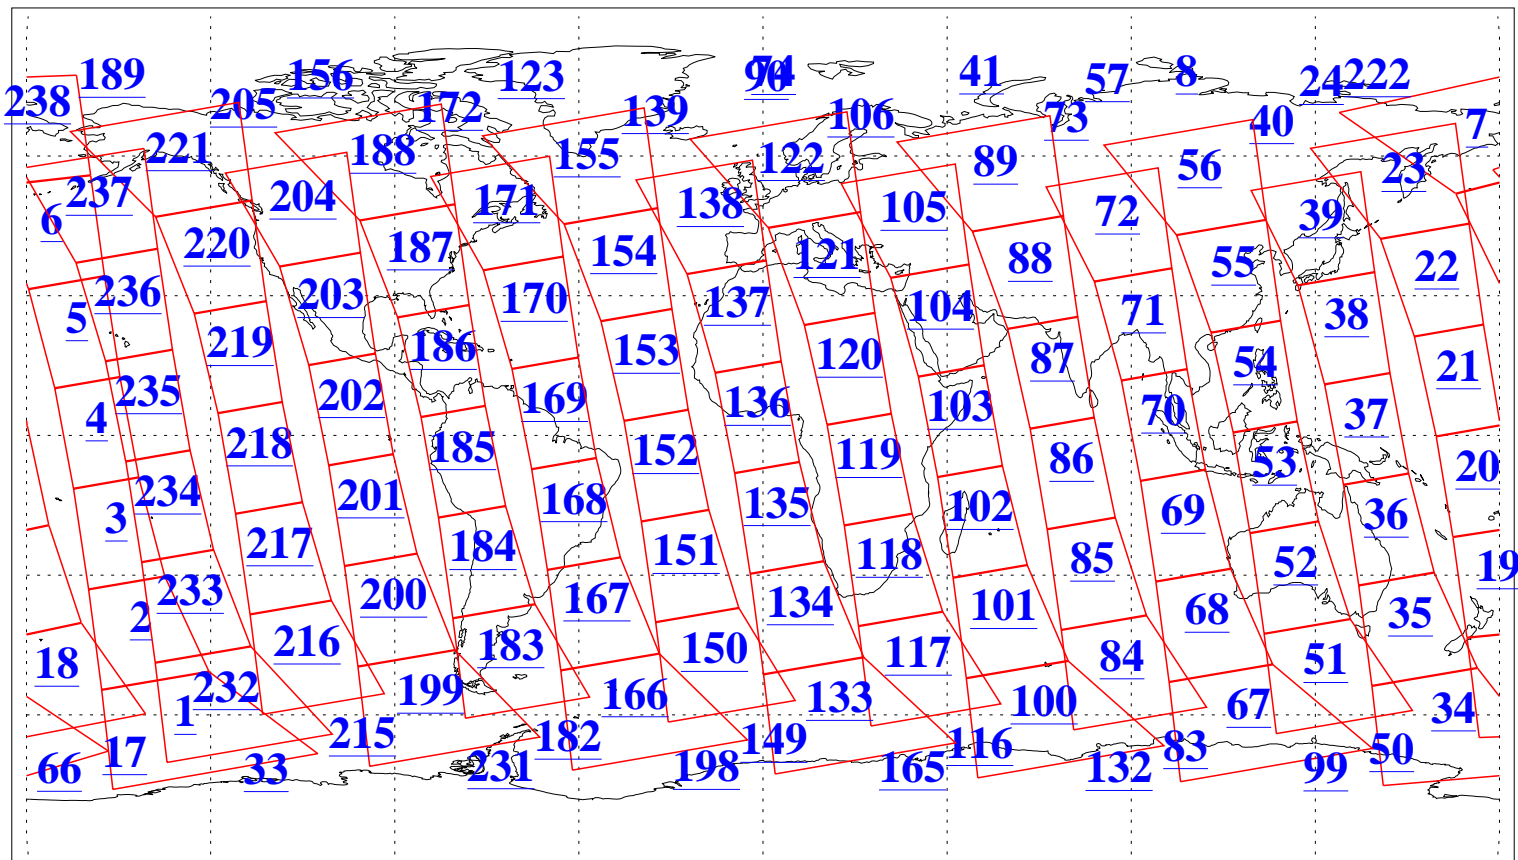

L1B Availability
AMSU Granules: 240
HSB Granules: 0
AIRS Granules: 240

13 Oct 2019
DoY 286
Aqua Day 6371
Granules: 1 to 120

Granules: 121 to 240

Legend: AMSU Available, HSB Available, AIRS Available

L1B Availability
AMSU Granules: 240
HSB Granules: 0
AIRS Granules: 240

13 Oct 2019
DoY 286
Aqua Day 6371
Ascending Granules

Descending Granules

Legend: AMSU Available, HSB Available, AIRS Available

L1B Availability
 AMSU Granules: 240
 HSB Granules: 0
 AIRS Granules: 240

13 Oct 2019
 DoY 286
 Aqua Day 6371

Northern Hemisphere Granules

Southern Hemisphere Granules

Legend: AMSU Available, HSB Available, AIRS Available