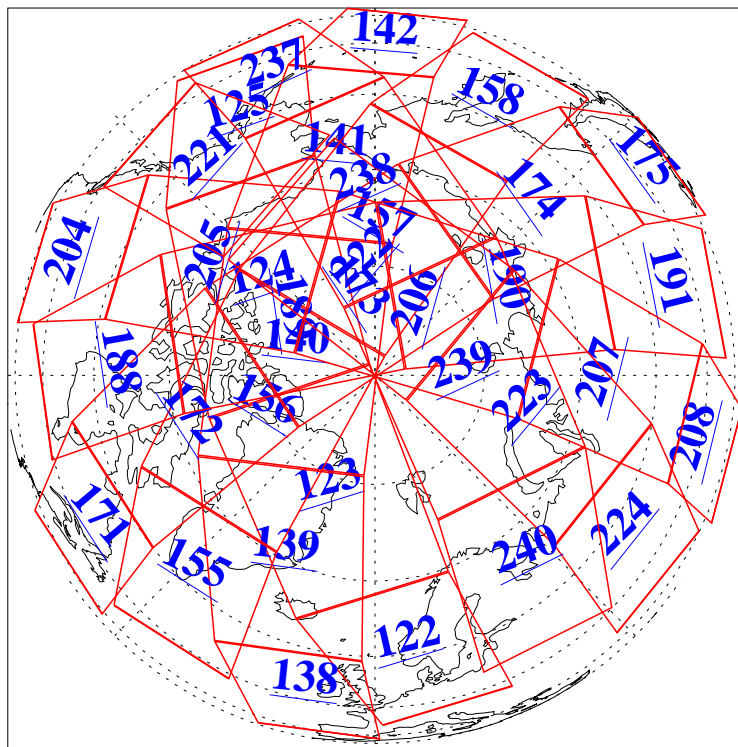

L1B Availability
AMSU Granules: 240
HSB Granules: 0
AIRS Granules: 240

13 Oct 2019
DoY 286
Aqua Day 6371
Granules: 1 to 120

Granules: 121 to 240

Legend: AMSU Available, HSB Available, AIRS Available

L1B Availability
AMSU Granules: 240
HSB Granules: 0
AIRS Granules: 240

13 Oct 2019
DoY 286
Aqua Day 6371
Ascending Granules

Descending Granules

Legend: AMSU Available, HSB Available, AIRS Available

L1B Availability
 AMSU Granules: 240
 HSB Granules: 0
 AIRS Granules: 240

13 Oct 2019
 DoY 286
 Aqua Day 6371

Northern Hemisphere Granules

Southern Hemisphere Granules

Legend: AMSU Available, HSB Available, AIRS Available