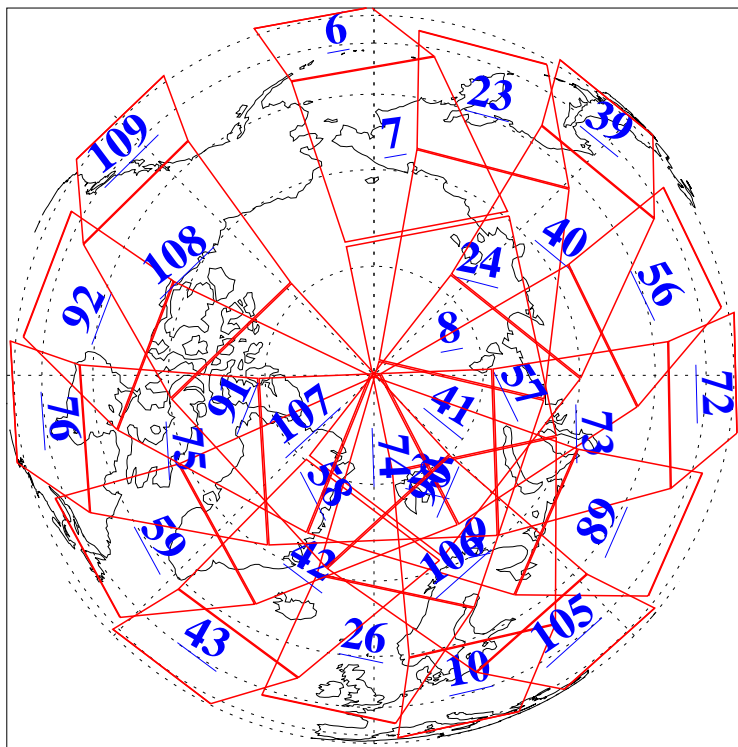

L1B Availability
AMSU Granules: 240
HSB Granules: 0
AIRS Granules: 240

13 Oct 2019
DoY 286
Aqua Day 6371
Granules: 1 to 120

Granules: 121 to 240

Legend: AMSU Available, HSB Available, AIRS Available

L1B Availability
AMSU Granules: 240
HSB Granules: 0
AIRS Granules: 240

13 Oct 2019
DoY 286
Aqua Day 6371
Ascending Granules

Descending Granules

Legend: AMSU Available, HSB Available, AIRS Available

L1B Availability
 AMSU Granules: 240
 HSB Granules: 0
 AIRS Granules: 240

13 Oct 2019
 DoY 286
 Aqua Day 6371

Northern Hemisphere Granules

Southern Hemisphere Granules

Legend: AMSU Available, HSB Available, AIRS Available