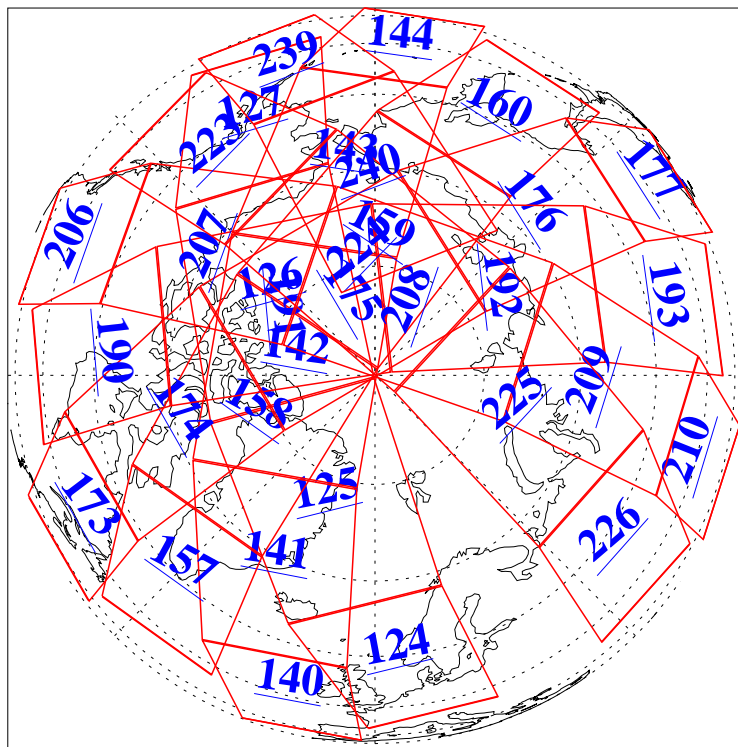

L1B Availability
AMSU Granules: 240
HSB Granules: 0
AIRS Granules: 232

11 Oct 2019
DoY 284
Aqua Day 6369
Granules: 1 to 120

Granules: 121 to 240

Legend: AMSU Available, HSB Available, AIRS Available

L1B Availability
AMSU Granules: 240
HSB Granules: 0
AIRS Granules: 232

11 Oct 2019
DoY 284
Aqua Day 6369
Ascending Granules

Descending Granules

Legend: AMSU Available, HSB Available, AIRS Available

L1B Availability
 AMSU Granules: 240
 HSB Granules: 0
 AIRS Granules: 232

11 Oct 2019
 DoY 284
 Aqua Day 6369

Northern Hemisphere Granules

Southern Hemisphere Granules

Legend: AMSU Available, HSB Available, AIRS Available