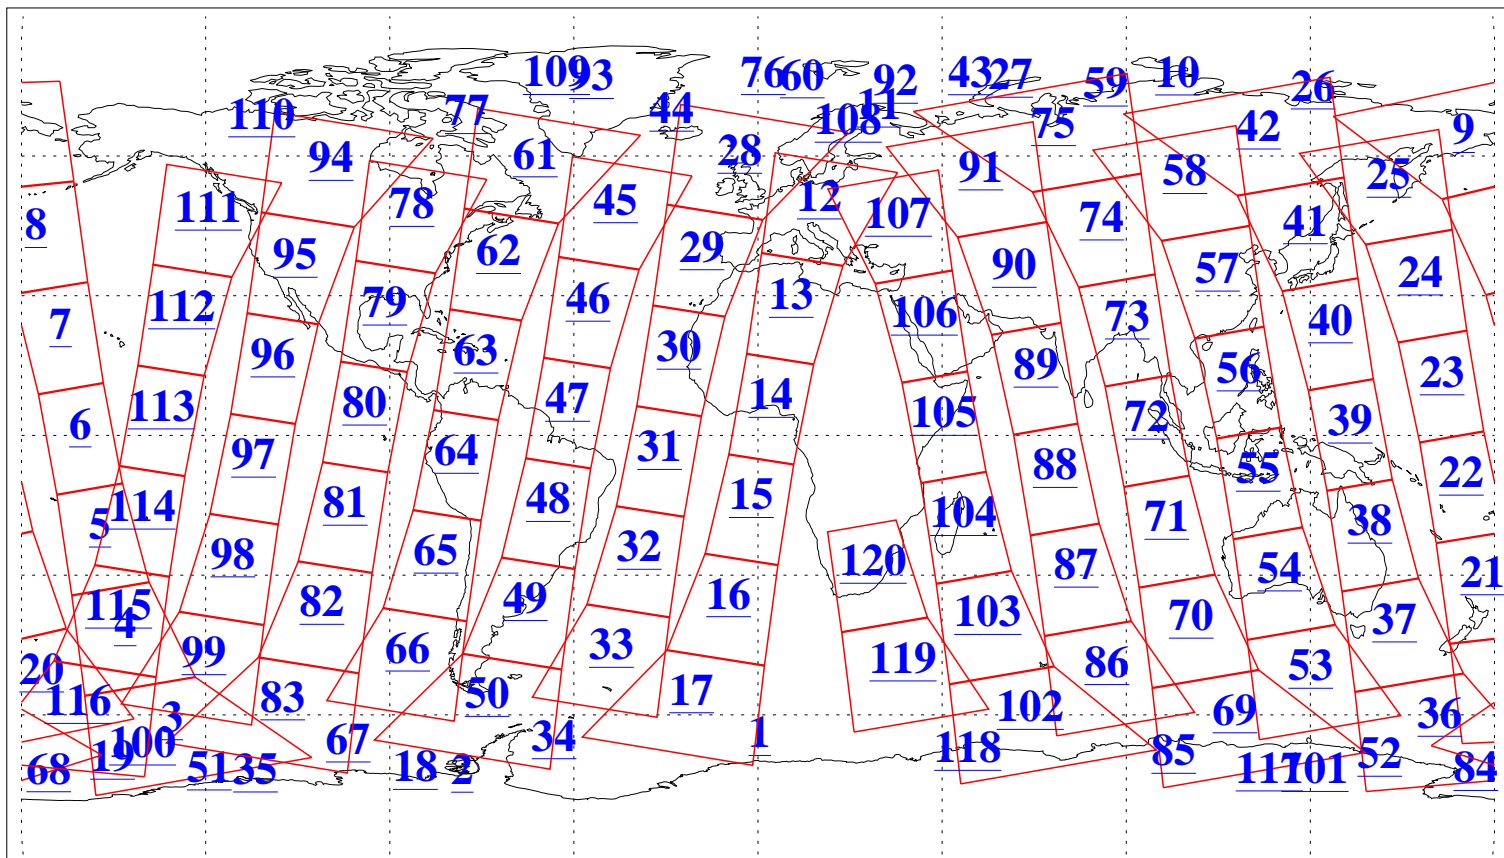

L1B Availability
AMSU Granules: 240
HSB Granules: 0
AIRS Granules: 232

11 Oct 2019
DoY 284
Aqua Day 6369
Granules: 1 to 120

Granules: 121 to 240

Legend: AMSU Available, HSB Available, AIRS Available

L1B Availability
AMSU Granules: 240
HSB Granules: 0
AIRS Granules: 232

11 Oct 2019
DoY 284
Aqua Day 6369
Ascending Granules

Descending Granules

Legend: AMSU Available, HSB Available, AIRS Available

L1B Availability
 AMSU Granules: 240
 HSB Granules: 0
 AIRS Granules: 232

11 Oct 2019
 DoY 284
 Aqua Day 6369

Northern Hemisphere Granules

Southern Hemisphere Granules

Legend: AMSU Available, HSB Available, AIRS Available