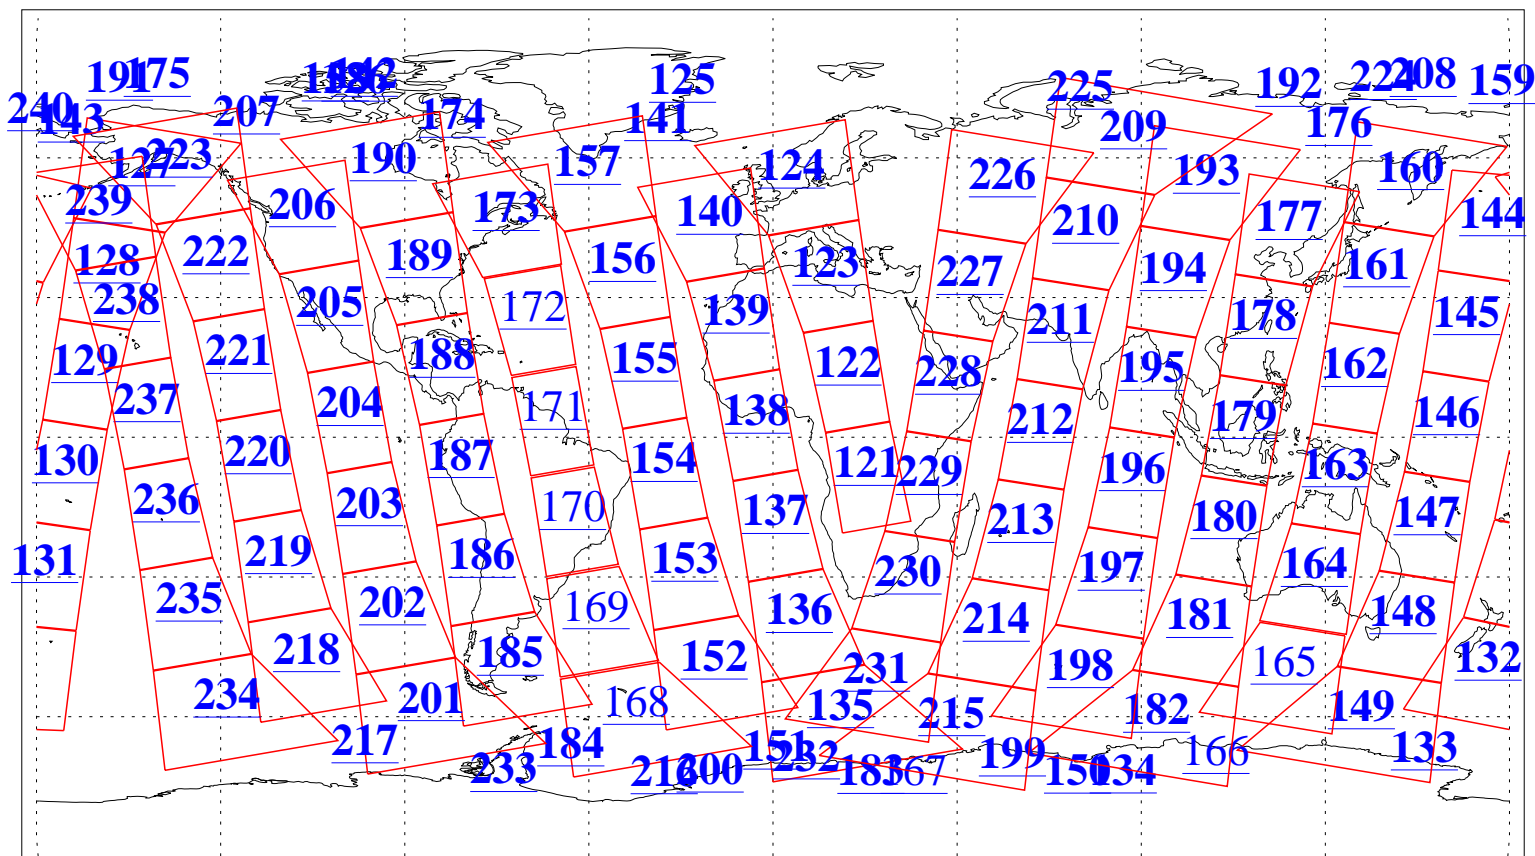

L1B Availability
AMSU Granules: 240
HSB Granules: 0
AIRS Granules: 232

11 Oct 2019
DoY 284
Aqua Day 6369
Granules: 1 to 120

Granules: 121 to 240

Legend: AMSU Available, HSB Available, AIRS Available

L1B Availability
AMSU Granules: 240
HSB Granules: 0
AIRS Granules: 232

11 Oct 2019
DoY 284
Aqua Day 6369
Ascending Granules

Descending Granules

Legend: AMSU Available, HSB Available, AIRS Available

L1B Availability
 AMSU Granules: 240
 HSB Granules: 0
 AIRS Granules: 232

11 Oct 2019
 DoY 284
 Aqua Day 6369

Northern Hemisphere Granules

Southern Hemisphere Granules

Legend: AMSU Available, HSB Available, AIRS Available