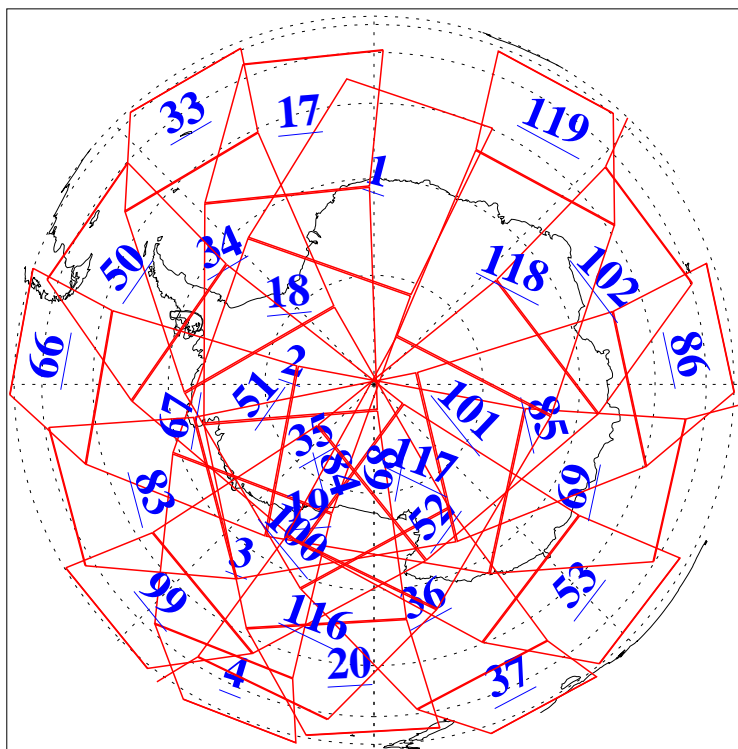

L1B Availability
AMSU Granules: 240
HSB Granules: 0
AIRS Granules: 232

11 Oct 2019
DoY 284
Aqua Day 6369
Granules: 1 to 120

Granules: 121 to 240

Legend: AMSU Available, HSB Available, AIRS Available

L1B Availability
AMSU Granules: 240
HSB Granules: 0
AIRS Granules: 232

11 Oct 2019
DoY 284
Aqua Day 6369
Ascending Granules

Descending Granules

Legend: AMSU Available, HSB Available, AIRS Available

L1B Availability
 AMSU Granules: 240
 HSB Granules: 0
 AIRS Granules: 232

11 Oct 2019
 DoY 284
 Aqua Day 6369

Northern Hemisphere Granules

Southern Hemisphere Granules

Legend: AMSU Available, HSB Available, AIRS Available