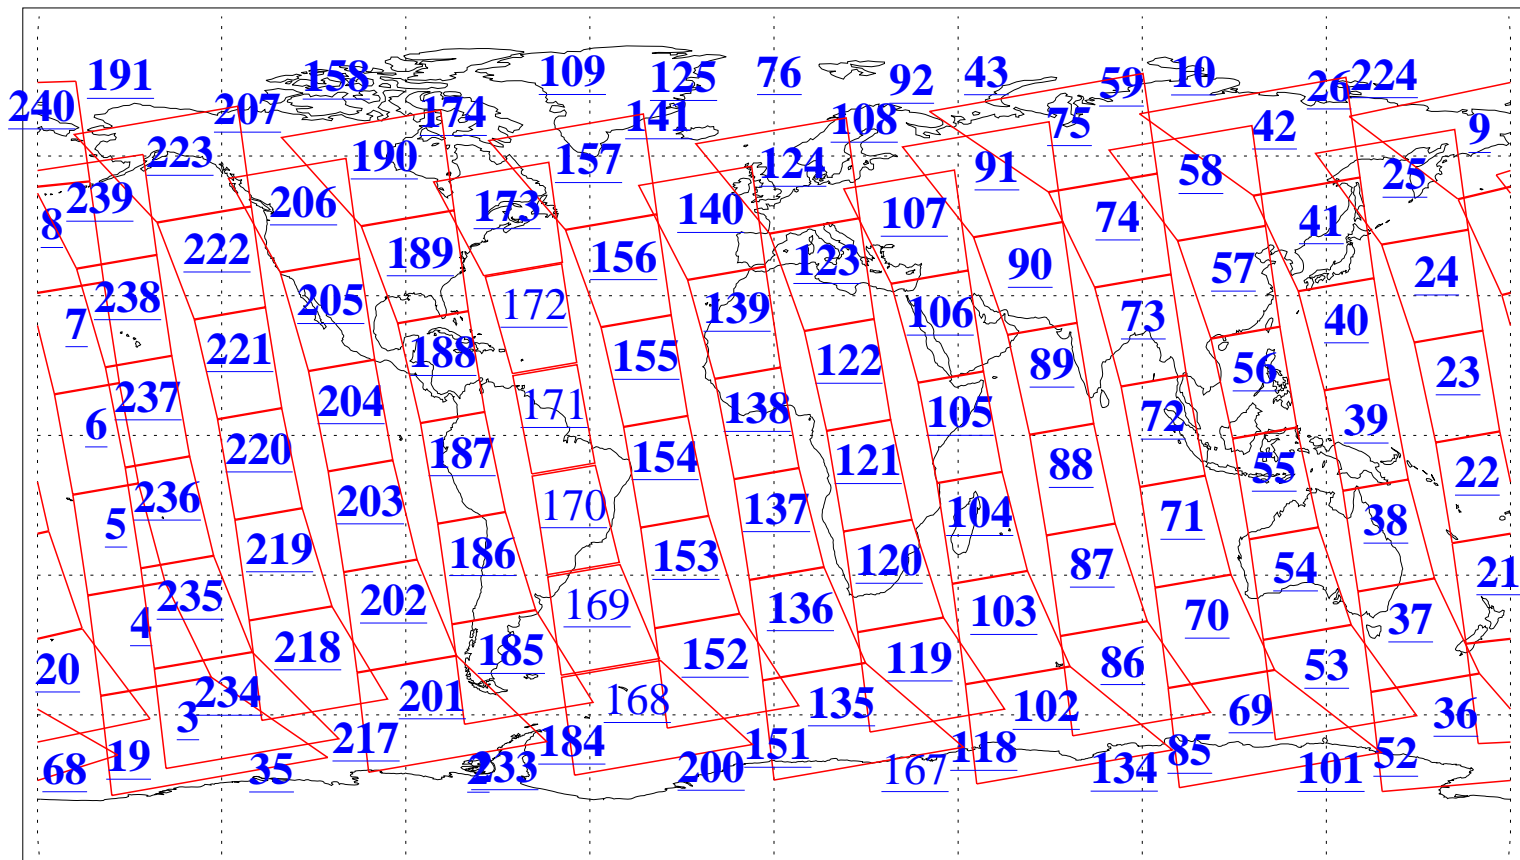

L1B Availability
AMSU Granules: 240
HSB Granules: 0
AIRS Granules: 232

11 Oct 2019
DoY 284
Aqua Day 6369
Granules: 1 to 120

Granules: 121 to 240

Legend: AMSU Available, HSB Available, AIRS Available

L1B Availability
AMSU Granules: 240
HSB Granules: 0
AIRS Granules: 232

11 Oct 2019
DoY 284
Aqua Day 6369
Ascending Granules

Descending Granules

Legend: AMSU Available, HSB Available, AIRS Available

L1B Availability
 AMSU Granules: 240
 HSB Granules: 0
 AIRS Granules: 232

11 Oct 2019
 DoY 284
 Aqua Day 6369

Northern Hemisphere Granules

Southern Hemisphere Granules

Legend: AMSU Available, HSB Available, AIRS Available