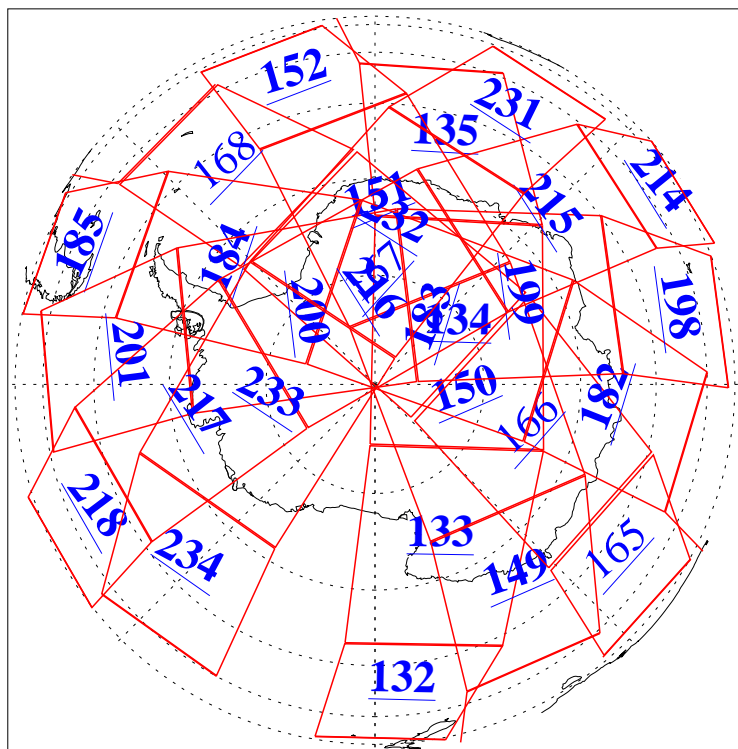

L1B Availability
AMSU Granules: 240
HSB Granules: 0
AIRS Granules: 232

11 Oct 2019
DoY 284
Aqua Day 6369
Granules: 1 to 120

Granules: 121 to 240

Legend: AMSU Available, HSB Available, AIRS Available

L1B Availability
AMSU Granules: 240
HSB Granules: 0
AIRS Granules: 232

11 Oct 2019
DoY 284
Aqua Day 6369
Ascending Granules

Descending Granules

Legend: AMSU Available, HSB Available, AIRS Available

L1B Availability
 AMSU Granules: 240
 HSB Granules: 0
 AIRS Granules: 232

11 Oct 2019
 DoY 284
 Aqua Day 6369

Northern Hemisphere Granules

Southern Hemisphere Granules

Legend: AMSU Available, HSB Available, AIRS Available