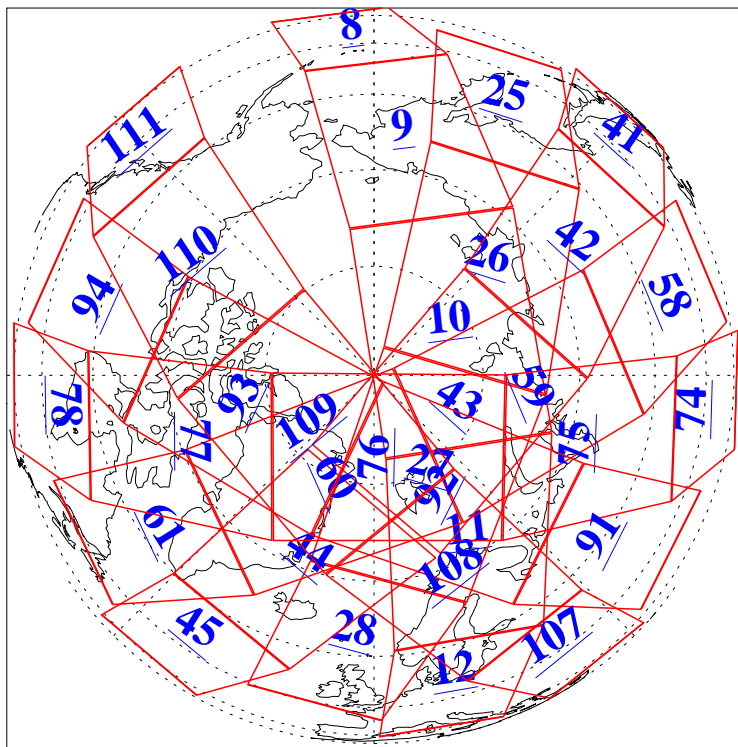

L1B Availability
AMSU Granules: 240
HSB Granules: 0
AIRS Granules: 232

11 Oct 2019
DoY 284
Aqua Day 6369
Granules: 1 to 120

Granules: 121 to 240

Legend: AMSU Available, HSB Available, AIRS Available

L1B Availability
AMSU Granules: 240
HSB Granules: 0
AIRS Granules: 232

11 Oct 2019
DoY 284
Aqua Day 6369
Ascending Granules

Descending Granules

Legend: AMSU Available, HSB Available, AIRS Available

L1B Availability
 AMSU Granules: 240
 HSB Granules: 0
 AIRS Granules: 232

11 Oct 2019
 DoY 284
 Aqua Day 6369

Northern Hemisphere Granules

Southern Hemisphere Granules

Legend: AMSU Available, HSB Available, AIRS Available