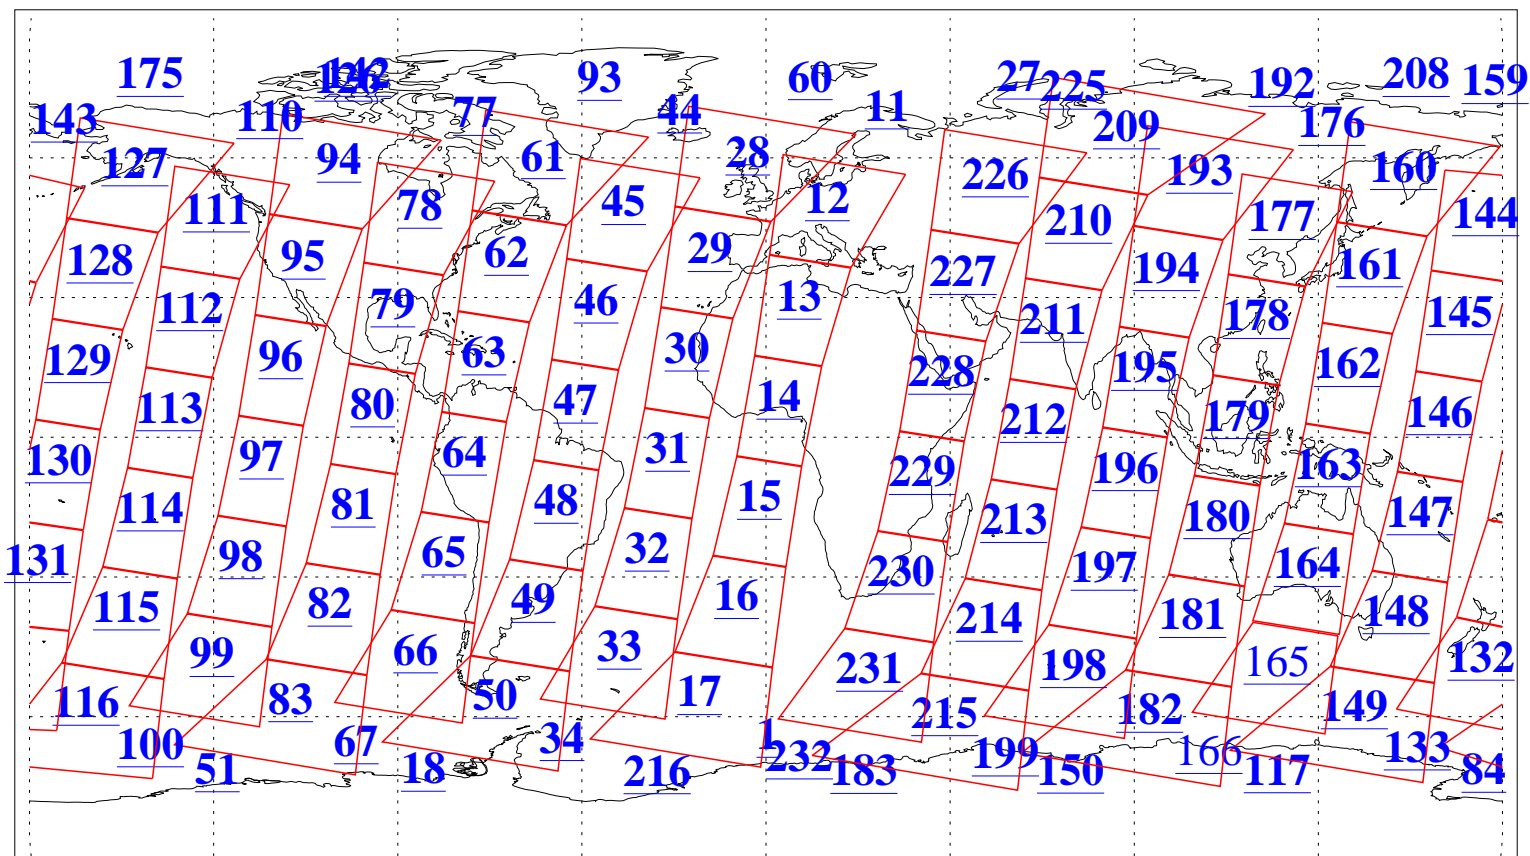

L1B Availability
AMSU Granules: 240
HSB Granules: 0
AIRS Granules: 232

11 Oct 2019
DoY 284
Aqua Day 6369
Granules: 1 to 120

Granules: 121 to 240

Legend: AMSU Available, HSB Available, AIRS Available

L1B Availability
AMSU Granules: 240
HSB Granules: 0
AIRS Granules: 232

11 Oct 2019
DoY 284
Aqua Day 6369
Ascending Granules

Descending Granules

Legend: AMSU Available, HSB Available, AIRS Available

L1B Availability
 AMSU Granules: 240
 HSB Granules: 0
 AIRS Granules: 232

11 Oct 2019
 DoY 284
 Aqua Day 6369

Northern Hemisphere Granules

Southern Hemisphere Granules

Legend: AMSU Available, HSB Available, AIRS Available