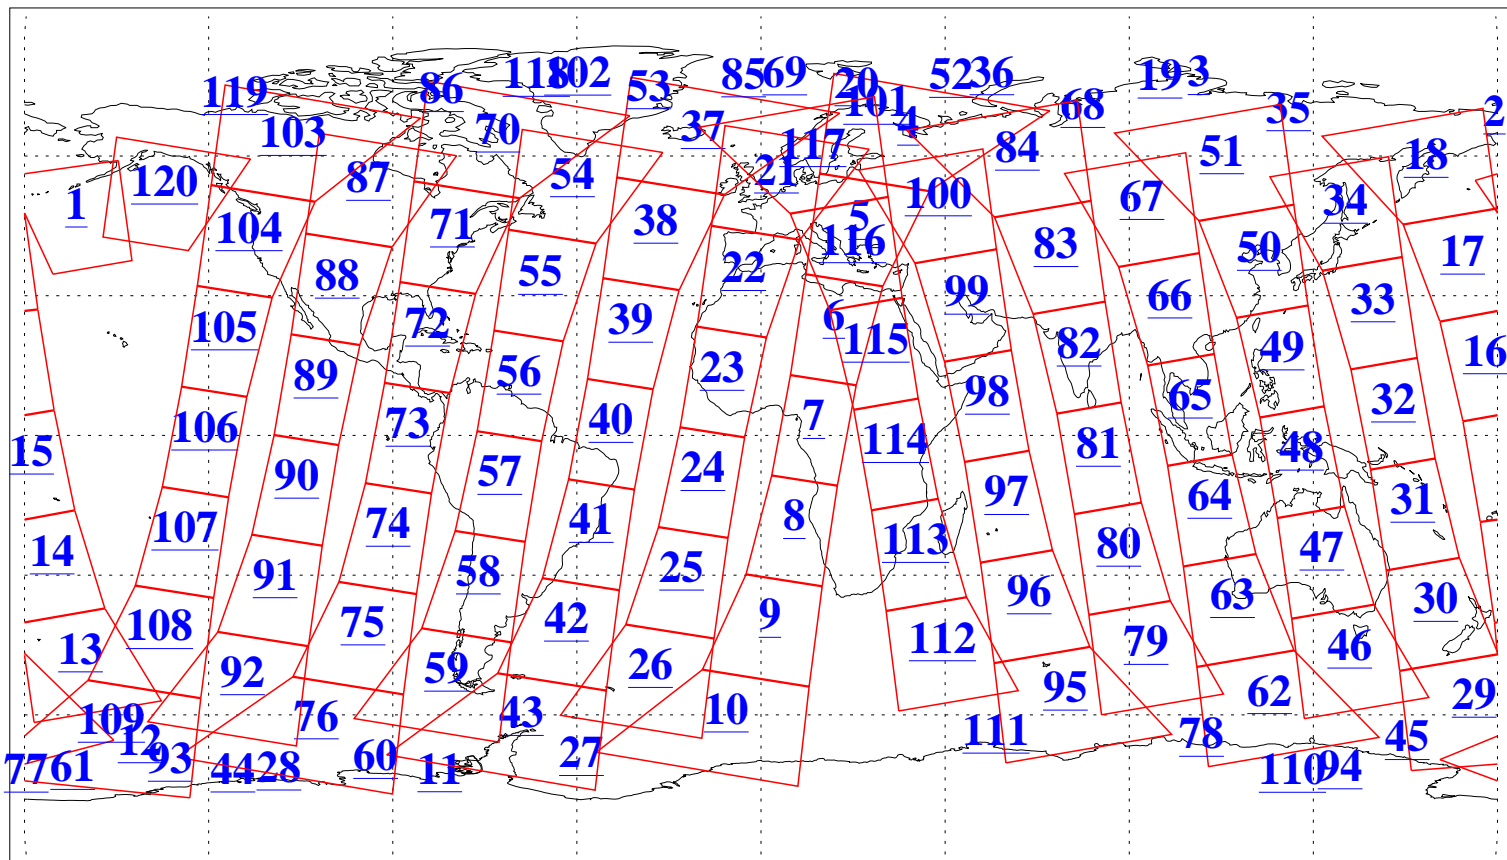

L1B Availability
AMSU Granules: 240
HSB Granules: 0
AIRS Granules: 240

10 Oct 2019
DoY 283
Aqua Day 6368
Granules: 1 to 120

Granules: 121 to 240

Legend: AMSU Available, HSB Available, AIRS Available

L1B Availability
AMSU Granules: 240
HSB Granules: 0
AIRS Granules: 240

10 Oct 2019
DoY 283
Aqua Day 6368

Ascending Granules

Descending Granules

Legend: AMSU Available, HSB Available, AIRS Available

L1B Availability
 AMSU Granules: 240
 HSB Granules: 0
 AIRS Granules: 240

10 Oct 2019
 DoY 283
 Aqua Day 6368

Northern Hemisphere Granules

Southern Hemisphere Granules

Legend: AMSU Available, HSB Available, AIRS Available