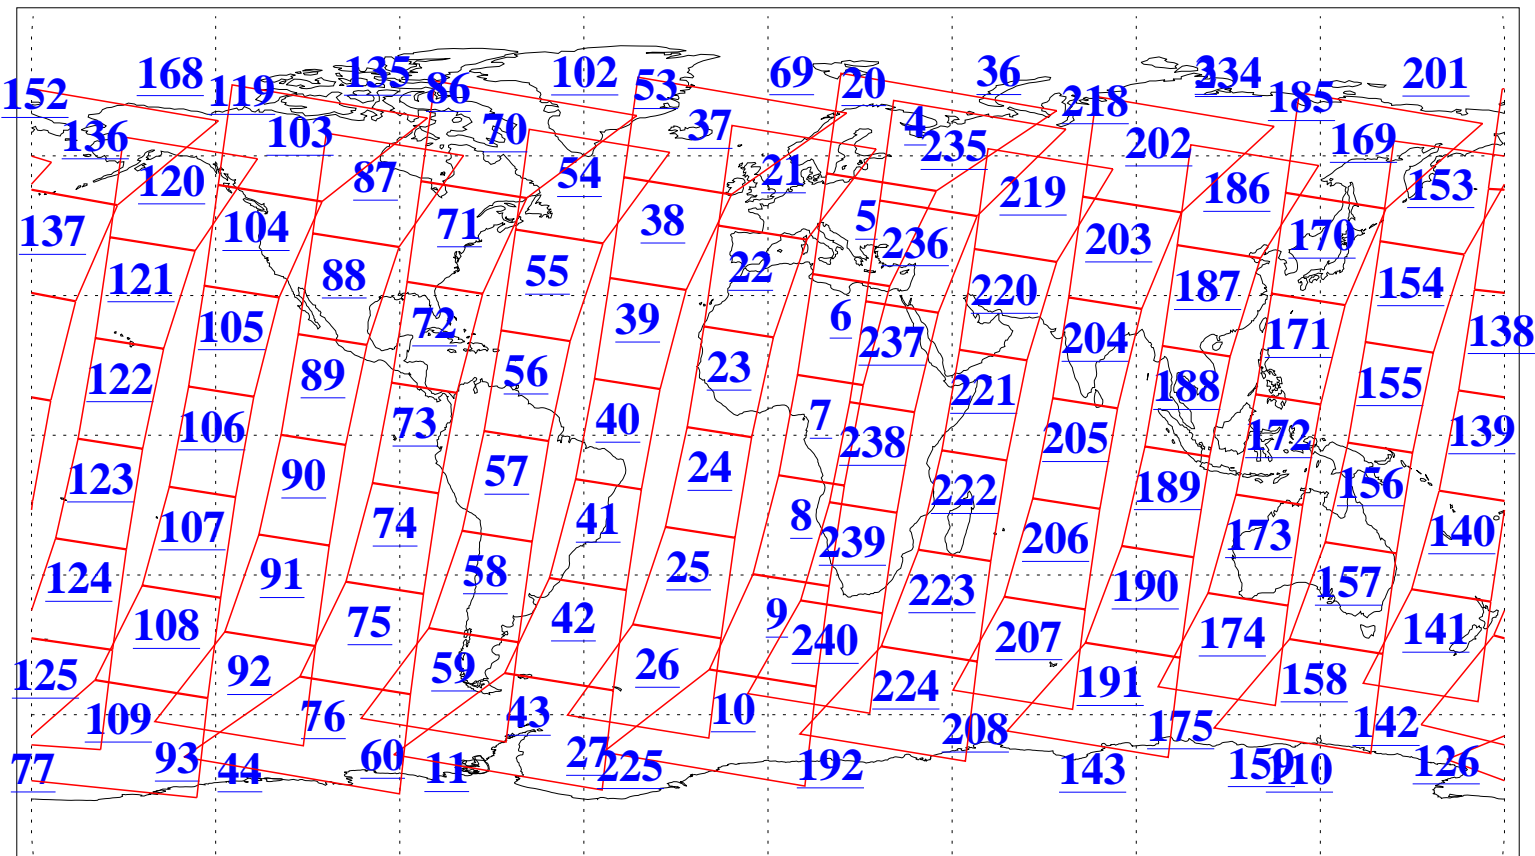

L1B Availability
AMSU Granules: 240
HSB Granules: 0
AIRS Granules: 240

10 Oct 2019
DoY 283
Aqua Day 6368
Granules: 1 to 120

Granules: 121 to 240

Legend: AMSU Available, HSB Available, AIRS Available

L1B Availability
AMSU Granules: 240
HSB Granules: 0
AIRS Granules: 240

10 Oct 2019
DoY 283
Aqua Day 6368

Ascending Granules

Descending Granules

Legend: AMSU Available, HSB Available, AIRS Available

L1B Availability
 AMSU Granules: 240
 HSB Granules: 0
 AIRS Granules: 240

10 Oct 2019
 DoY 283
 Aqua Day 6368

Northern Hemisphere Granules

Southern Hemisphere Granules

Legend: AMSU Available, HSB Available, AIRS Available