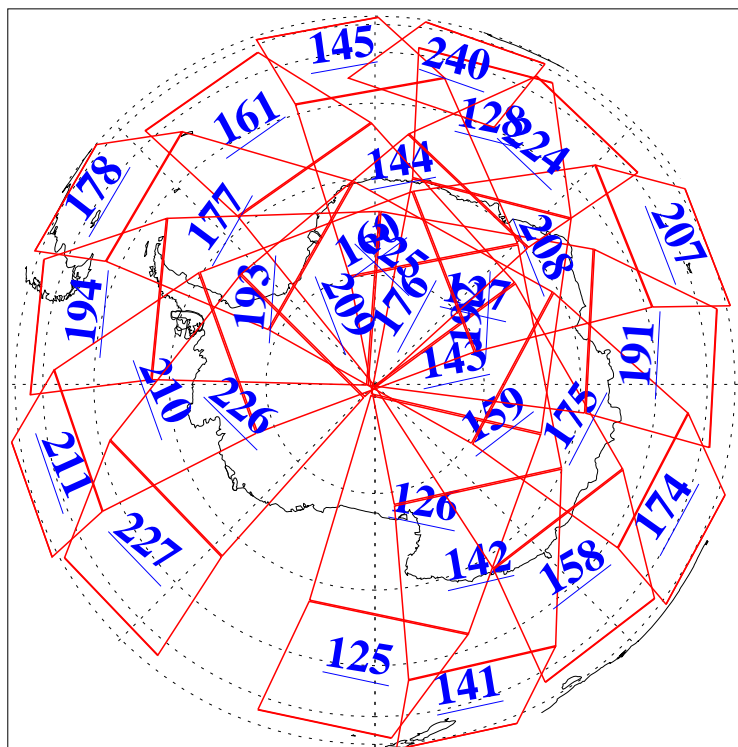

L1B Availability
AMSU Granules: 240
HSB Granules: 0
AIRS Granules: 240

10 Oct 2019
DoY 283
Aqua Day 6368
Granules: 1 to 120

Granules: 121 to 240

Legend: AMSU Available, HSB Available, AIRS Available

L1B Availability
AMSU Granules: 240
HSB Granules: 0
AIRS Granules: 240

10 Oct 2019
DoY 283
Aqua Day 6368

Ascending Granules

Descending Granules

Legend: AMSU Available, HSB Available, AIRS Available

L1B Availability
 AMSU Granules: 240
 HSB Granules: 0
 AIRS Granules: 240

10 Oct 2019
 DoY 283
 Aqua Day 6368

Northern Hemisphere Granules

Southern Hemisphere Granules

Legend: AMSU Available, HSB Available, AIRS Available