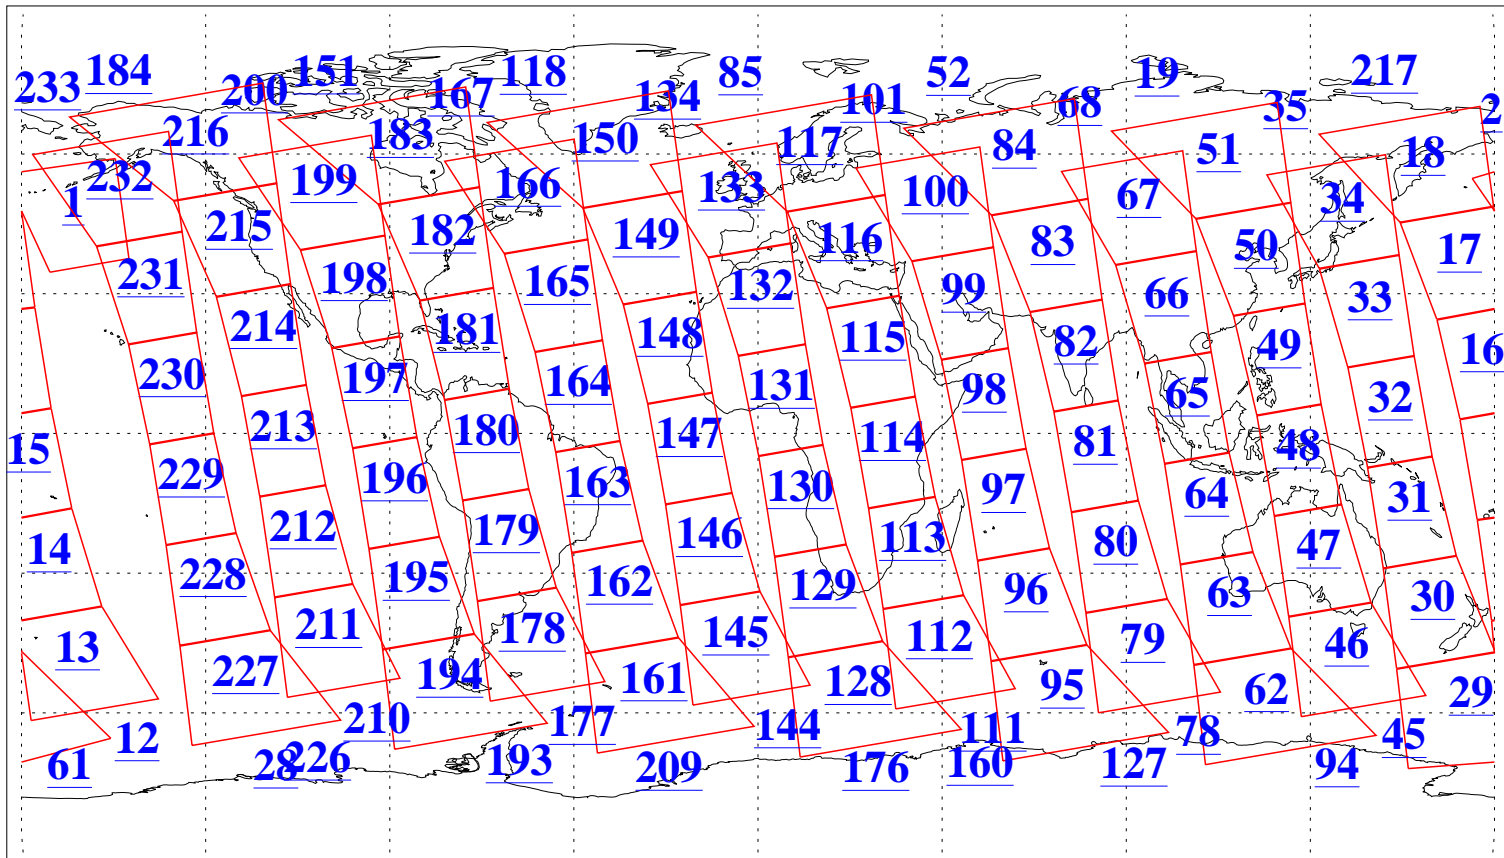

L1B Availability
AMSU Granules: 240
HSB Granules: 0
AIRS Granules: 240

10 Oct 2019
DoY 283
Aqua Day 6368
Granules: 1 to 120

Granules: 121 to 240

Legend: AMSU Available, HSB Available, AIRS Available

L1B Availability
AMSU Granules: 240
HSB Granules: 0
AIRS Granules: 240

10 Oct 2019
DoY 283
Aqua Day 6368

Ascending Granules

Descending Granules

Legend: AMSU Available, HSB Available, AIRS Available

L1B Availability
 AMSU Granules: 240
 HSB Granules: 0
 AIRS Granules: 240

10 Oct 2019
 DoY 283
 Aqua Day 6368

Northern Hemisphere Granules

Southern Hemisphere Granules

Legend: AMSU Available, HSB Available, AIRS Available