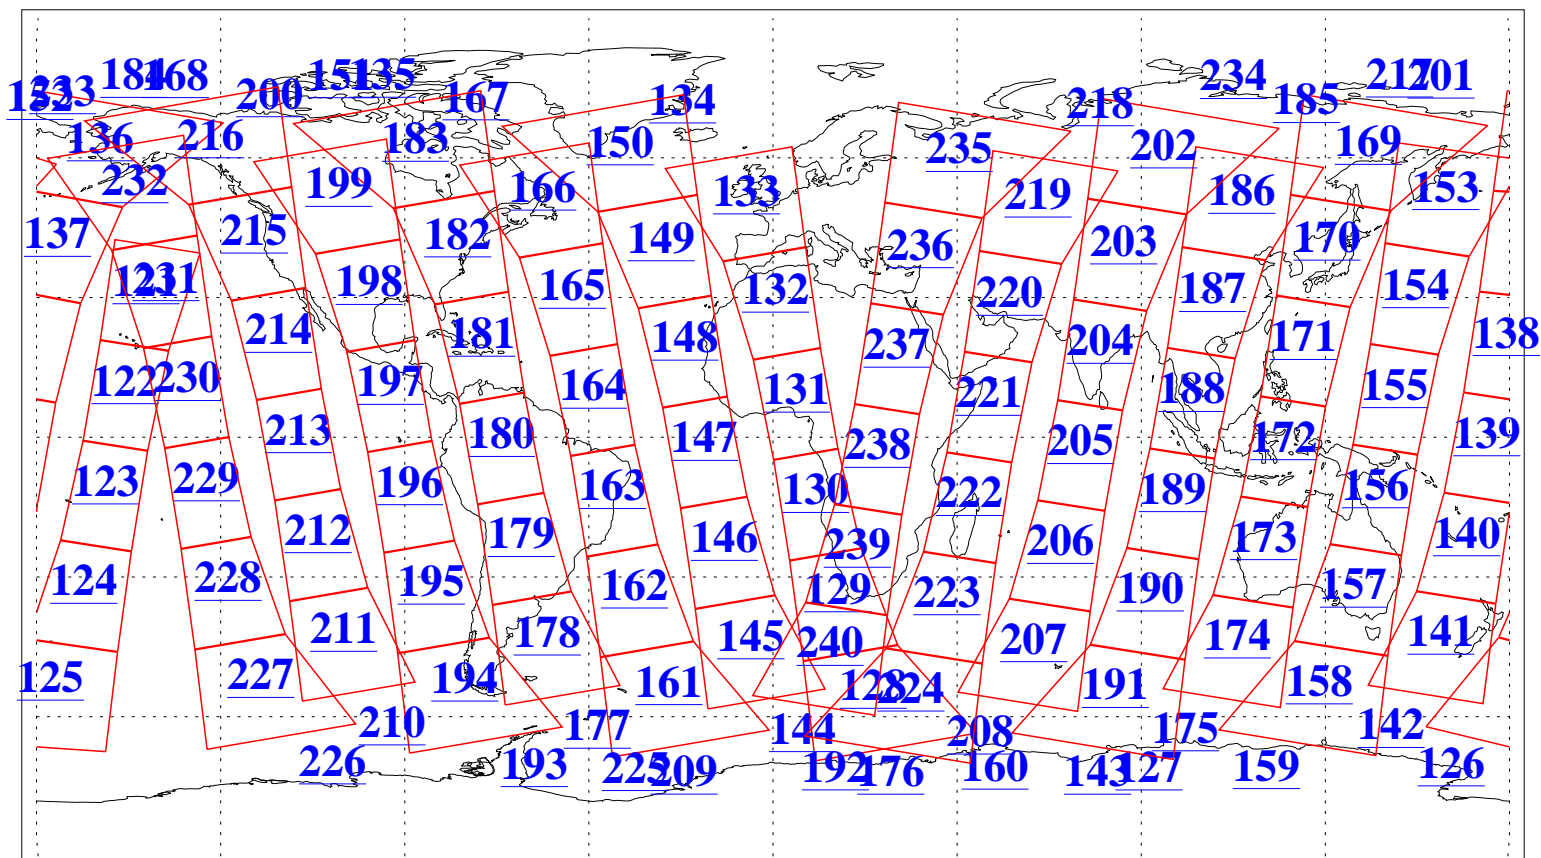

L1B Availability
AMSU Granules: 240
HSB Granules: 0
AIRS Granules: 240

10 Oct 2019
DoY 283
Aqua Day 6368
Granules: 1 to 120

Granules: 121 to 240

Legend: AMSU Available, HSB Available, AIRS Available

L1B Availability
AMSU Granules: 240
HSB Granules: 0
AIRS Granules: 240

10 Oct 2019
DoY 283
Aqua Day 6368

Ascending Granules

Descending Granules

Legend: AMSU Available, HSB Available, AIRS Available

L1B Availability
 AMSU Granules: 240
 HSB Granules: 0
 AIRS Granules: 240

10 Oct 2019
 DoY 283
 Aqua Day 6368