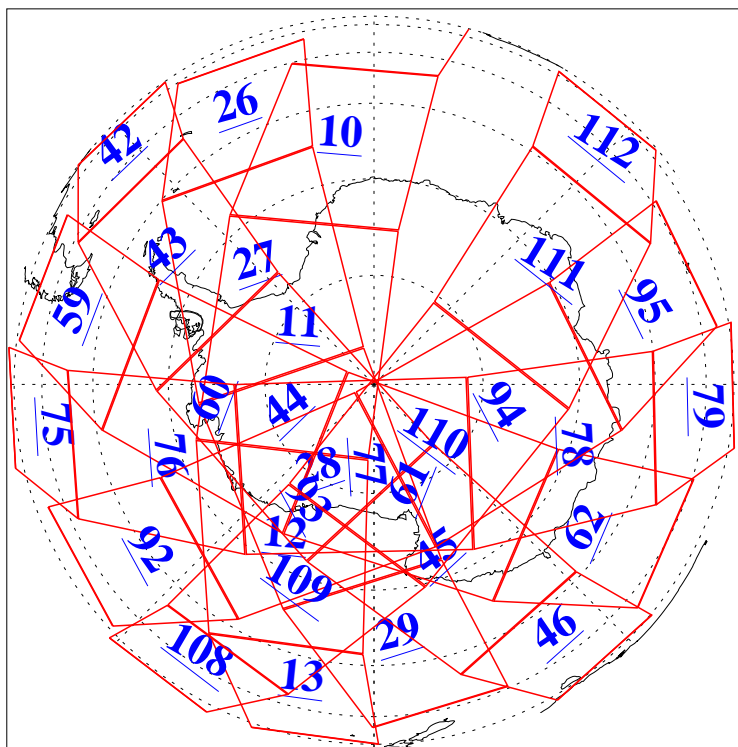

L1B Availability
AMSU Granules: 240
HSB Granules: 0
AIRS Granules: 240

10 Oct 2019
DoY 283
Aqua Day 6368
Granules: 1 to 120

Granules: 121 to 240

Legend: AMSU Available, HSB Available, AIRS Available

L1B Availability
AMSU Granules: 240
HSB Granules: 0
AIRS Granules: 240

10 Oct 2019
DoY 283
Aqua Day 6368

Ascending Granules

Descending Granules

Legend: AMSU Available, HSB Available, AIRS Available

L1B Availability
 AMSU Granules: 240
 HSB Granules: 0
 AIRS Granules: 240

10 Oct 2019
 DoY 283
 Aqua Day 6368

Northern Hemisphere Granules

Southern Hemisphere Granules

Legend: AMSU Available, HSB Available, AIRS Available