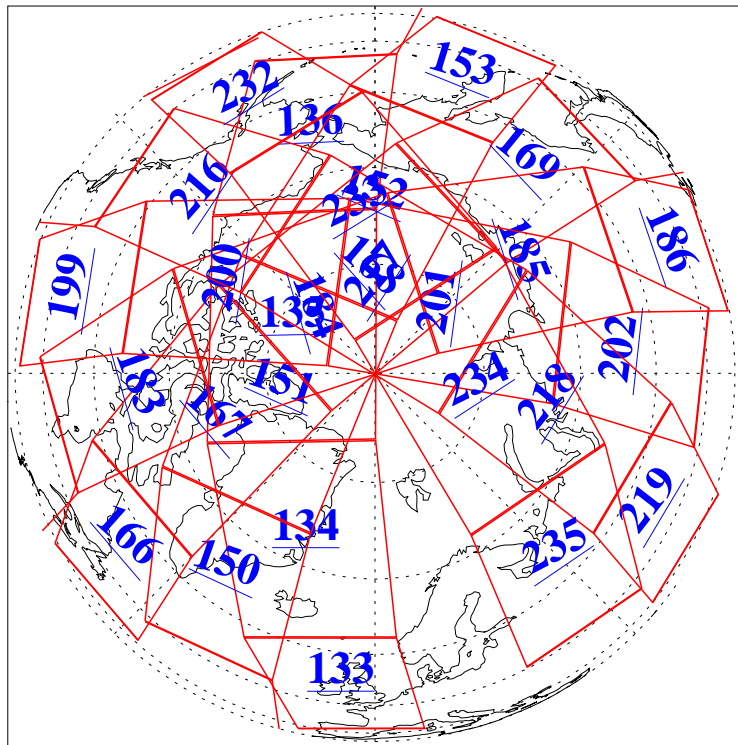

10 Oct 2019
DoY 283
Aqua Day 6368

Ascending Granules

Descending Granules

Legend: AMSU Available, HSB Available, AIRS Available

L1B Availability
 AMSU Granules: 240
 HSB Granules: 0
 AIRS Granules: 240

10 Oct 2019
 DoY 283
 Aqua Day 6368

Northern Hemisphere Granules

Southern Hemisphere Granules

Legend: AMSU Available, HSB Available, AIRS Available