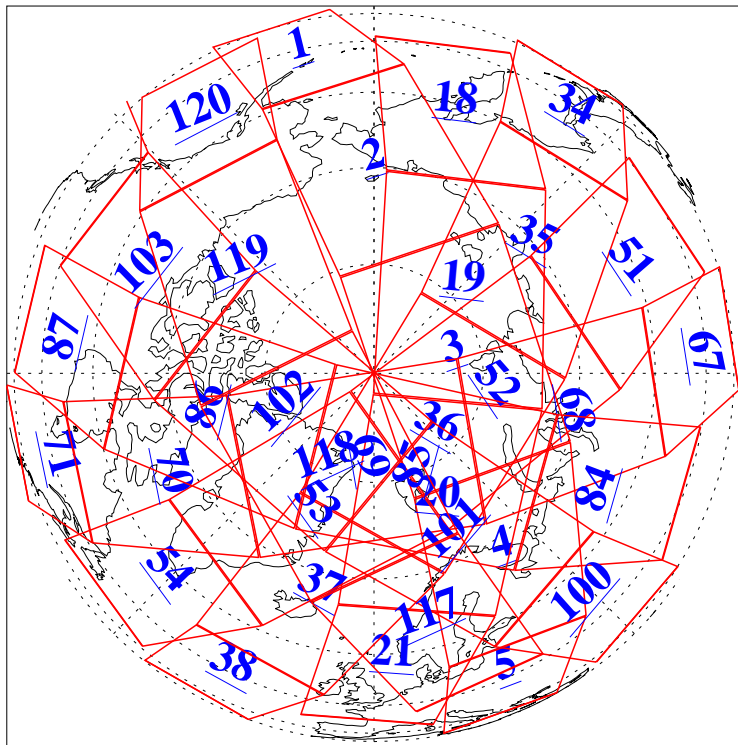

L1B Availability
AMSU Granules: 240
HSB Granules: 0
AIRS Granules: 240

10 Oct 2019
DoY 283
Aqua Day 6368
Granules: 1 to 120

Granules: 121 to 240

Legend: AMSU Available, HSB Available, AIRS Available

L1B Availability
AMSU Granules: 240
HSB Granules: 0
AIRS Granules: 240

10 Oct 2019
DoY 283
Aqua Day 6368

Ascending Granules

Descending Granules

Legend: AMSU Available, HSB Available, AIRS Available

L1B Availability
 AMSU Granules: 240
 HSB Granules: 0
 AIRS Granules: 240

10 Oct 2019
 DoY 283
 Aqua Day 6368

Northern Hemisphere Granules

Southern Hemisphere Granules

Legend: AMSU Available, HSB Available, AIRS Available