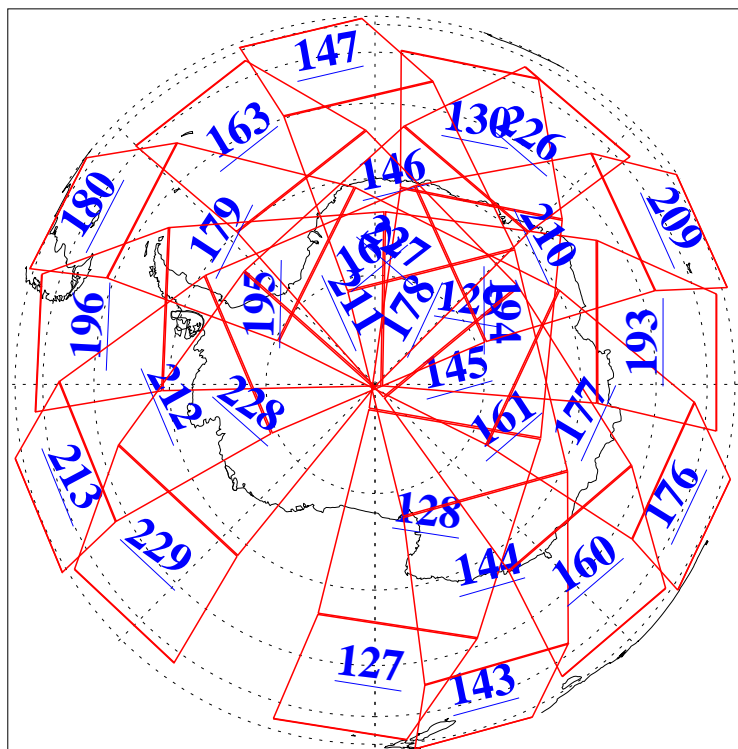

8 Oct 2019
DoY 281
Aqua Day 6366

Ascending Granules

Descending Granules

Legend: AMSU Available, HSB Available, AIRS Available

L1B Availability
 AMSU Granules: 240
 HSB Granules: 0
 AIRS Granules: 240

8 Oct 2019
 DoY 281
 Aqua Day 6366

Northern Hemisphere Granules

Southern Hemisphere Granules

Legend: AMSU Available, HSB Available, AIRS Available