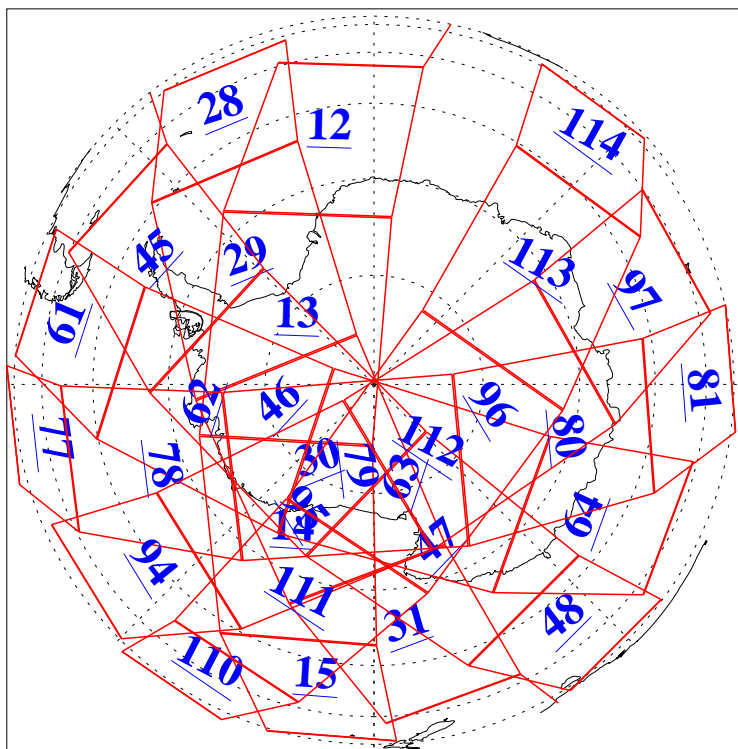

L1B Availability
AMSU Granules: 240
HSB Granules: 0
AIRS Granules: 240

8 Oct 2019
DoY 281
Aqua Day 6366
Granules: 1 to 120

Granules: 121 to 240

Legend: AMSU Available, HSB Available, AIRS Available

L1B Availability
AMSU Granules: 240
HSB Granules: 0
AIRS Granules: 240

8 Oct 2019
DoY 281
Aqua Day 6366

Ascending Granules

Descending Granules

Legend: AMSU Available, HSB Available, AIRS Available

L1B Availability
 AMSU Granules: 240
 HSB Granules: 0
 AIRS Granules: 240

8 Oct 2019
 DoY 281
 Aqua Day 6366

Northern Hemisphere Granules

Southern Hemisphere Granules

Legend: AMSU Available, HSB Available, AIRS Available