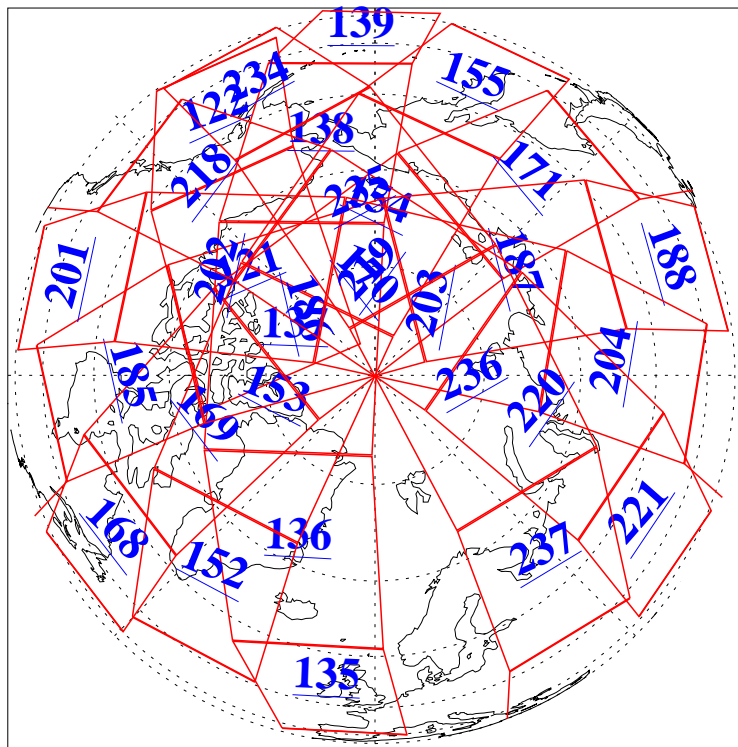

L1B Availability
AMSU Granules: 240
HSB Granules: 0
AIRS Granules: 240

8 Oct 2019
DoY 281
Aqua Day 6366
Granules: 1 to 120

Granules: 121 to 240

Legend: AMSU Available, HSB Available, AIRS Available

L1B Availability
AMSU Granules: 240
HSB Granules: 0
AIRS Granules: 240

8 Oct 2019
DoY 281
Aqua Day 6366

Ascending Granules

Descending Granules

Legend: AMSU Available, HSB Available, AIRS Available

L1B Availability
 AMSU Granules: 240
 HSB Granules: 0
 AIRS Granules: 240

8 Oct 2019
 DoY 281
 Aqua Day 6366

Northern Hemisphere Granules

Southern Hemisphere Granules

Legend: AMSU Available, HSB Available, AIRS Available