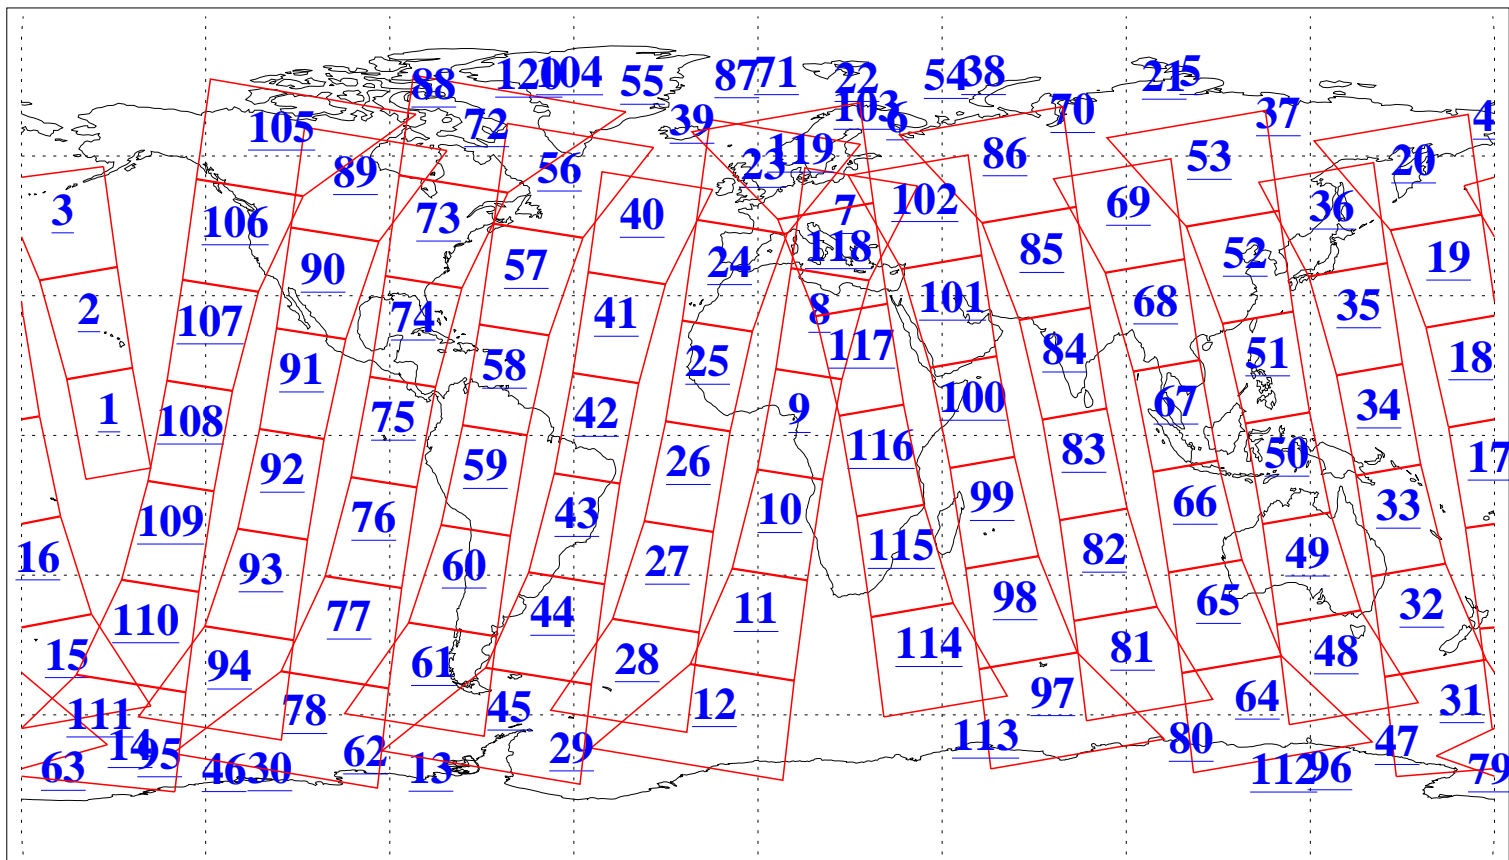

L1B Availability
AMSU Granules: 240
HSB Granules: 0
AIRS Granules: 240

8 Oct 2019
DoY 281
Aqua Day 6366
Granules: 1 to 120

Granules: 121 to 240

Legend: AMSU Available, HSB Available, AIRS Available

L1B Availability
AMSU Granules: 240
HSB Granules: 0
AIRS Granules: 240

8 Oct 2019
DoY 281
Aqua Day 6366

Ascending Granules

Descending Granules

Legend: AMSU Available, HSB Available, AIRS Available

L1B Availability
 AMSU Granules: 240
 HSB Granules: 0
 AIRS Granules: 240

8 Oct 2019
 DoY 281
 Aqua Day 6366

Northern Hemisphere Granules

Southern Hemisphere Granules

Legend: AMSU Available, HSB Available, AIRS Available