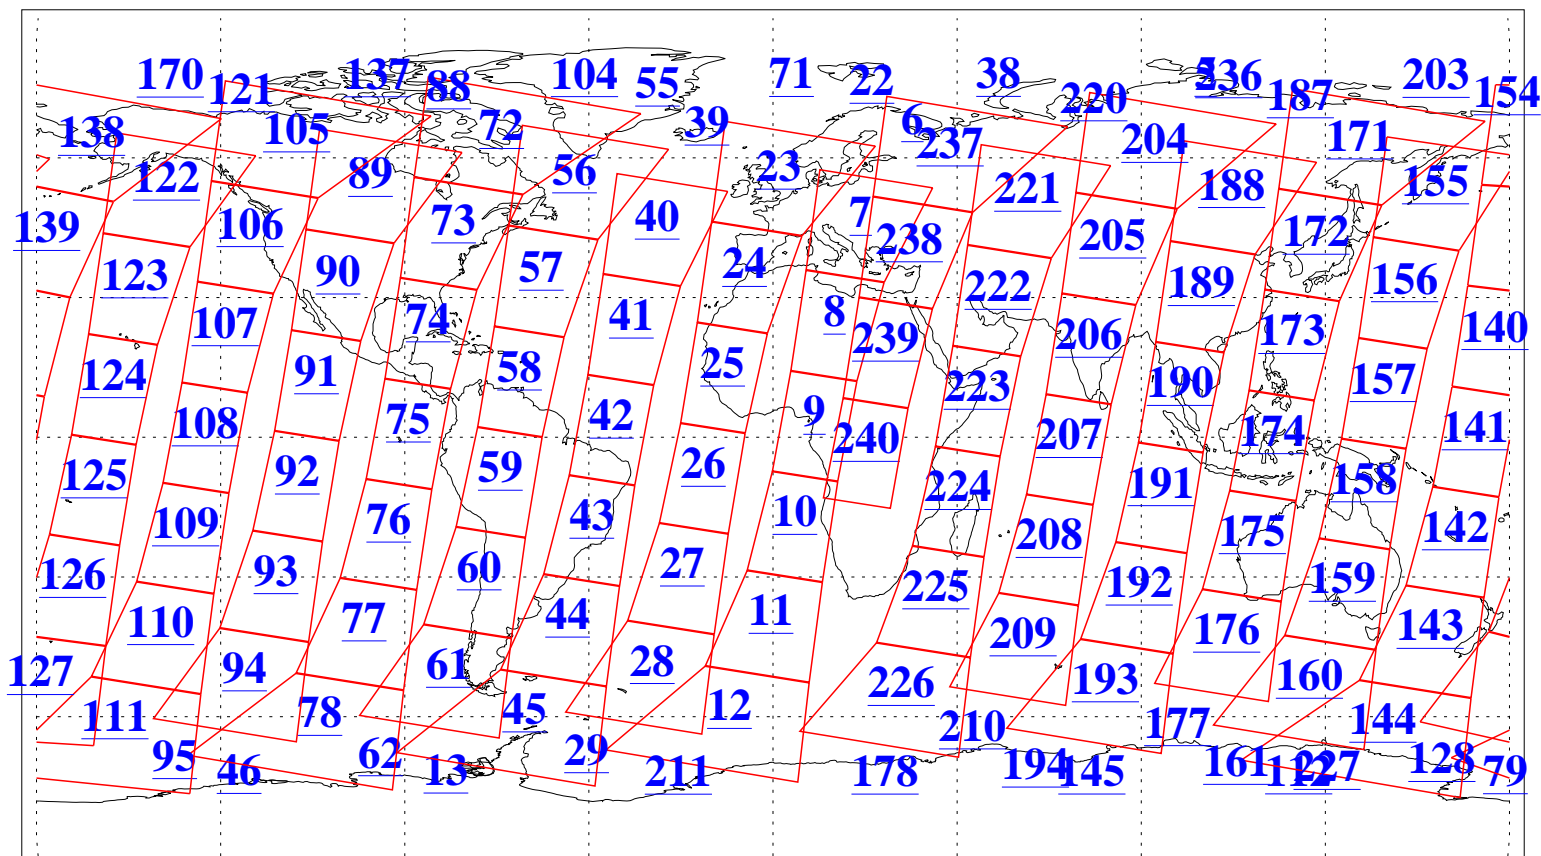

L1B Availability
AMSU Granules: 240
HSB Granules: 0
AIRS Granules: 240

8 Oct 2019
DoY 281
Aqua Day 6366
Granules: 1 to 120

Granules: 121 to 240

Legend: AMSU Available, HSB Available, AIRS Available

L1B Availability
AMSU Granules: 240
HSB Granules: 0
AIRS Granules: 240

8 Oct 2019
DoY 281
Aqua Day 6366

Ascending Granules

Descending Granules

Legend: AMSU Available, HSB Available, AIRS Available

L1B Availability
 AMSU Granules: 240
 HSB Granules: 0
 AIRS Granules: 240

8 Oct 2019
 DoY 281
 Aqua Day 6366