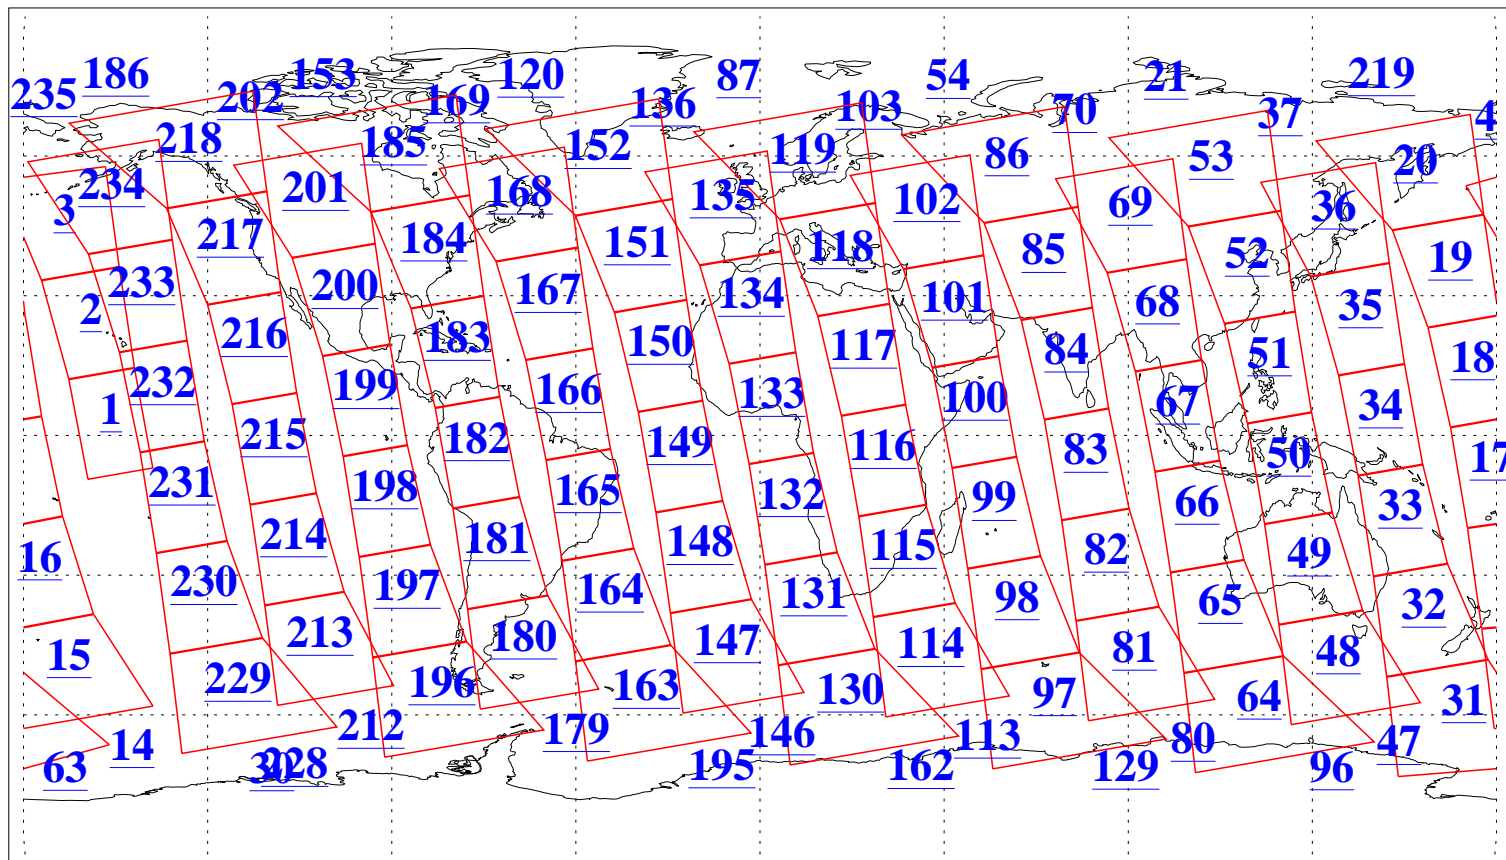

L1B Availability
AMSU Granules: 240
HSB Granules: 0
AIRS Granules: 240

8 Oct 2019
DoY 281
Aqua Day 6366
Granules: 1 to 120

Granules: 121 to 240

Legend: AMSU Available, HSB Available, AIRS Available

L1B Availability
AMSU Granules: 240
HSB Granules: 0
AIRS Granules: 240

8 Oct 2019
DoY 281
Aqua Day 6366

Ascending Granules

Descending Granules

Legend: AMSU Available, HSB Available, AIRS Available

L1B Availability
 AMSU Granules: 240
 HSB Granules: 0
 AIRS Granules: 240

8 Oct 2019
 DoY 281
 Aqua Day 6366

Northern Hemisphere Granules

Southern Hemisphere Granules

Legend: AMSU Available, HSB Available, AIRS Available