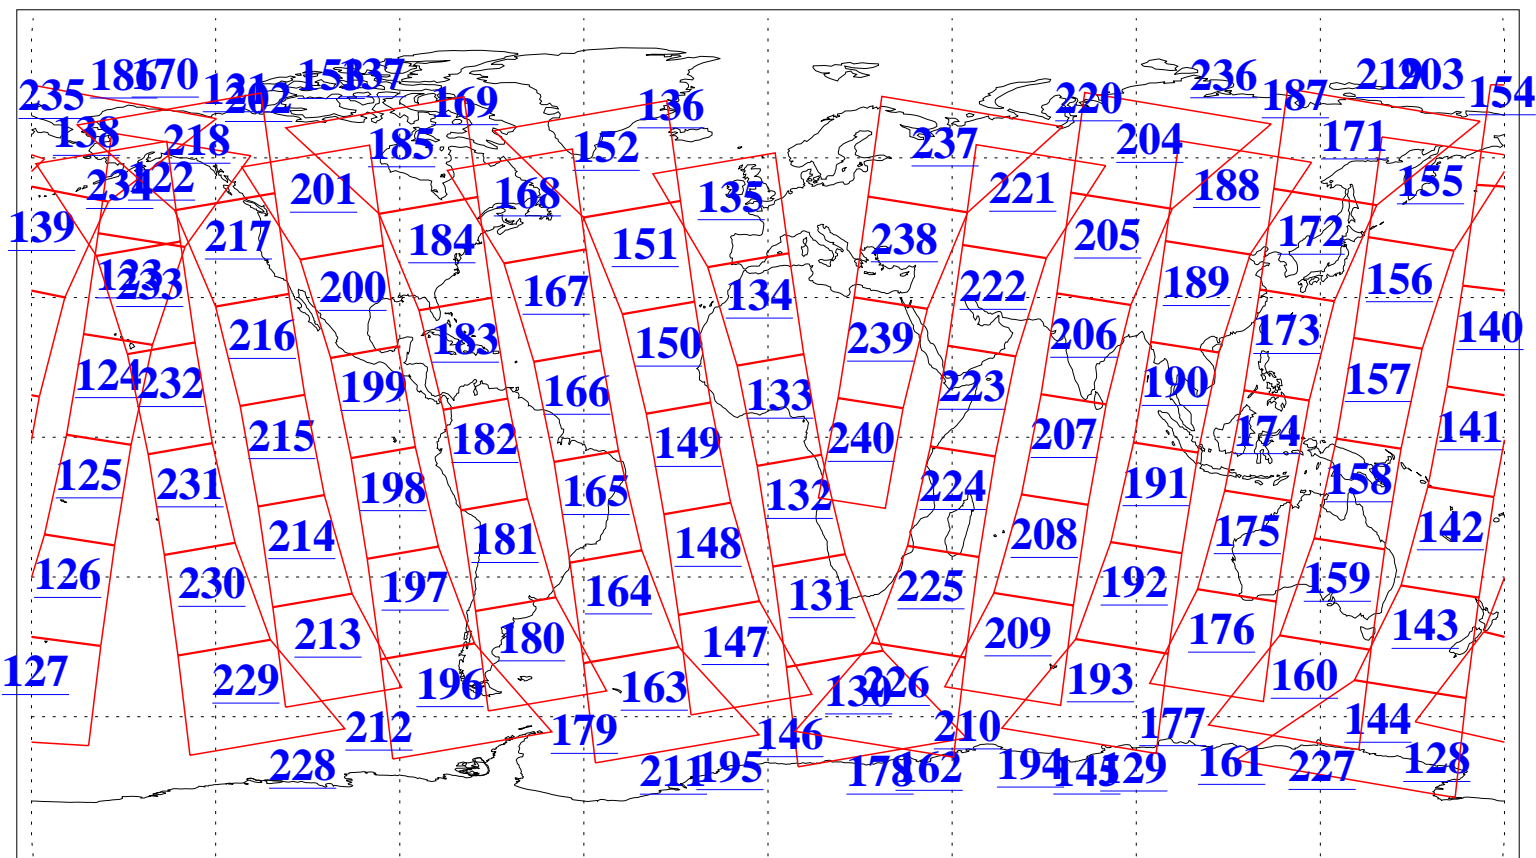

L1B Availability
AMSU Granules: 240
HSB Granules: 0
AIRS Granules: 240

8 Oct 2019
DoY 281
Aqua Day 6366
Granules: 1 to 120

Granules: 121 to 240

Legend: AMSU Available, HSB Available, AIRS Available

L1B Availability
AMSU Granules: 240
HSB Granules: 0
AIRS Granules: 240

8 Oct 2019
DoY 281
Aqua Day 6366

Ascending Granules

Descending Granules

Legend: AMSU Available, HSB Available, AIRS Available

L1B Availability
 AMSU Granules: 240
 HSB Granules: 0
 AIRS Granules: 240

8 Oct 2019
 DoY 281
 Aqua Day 6366

Northern Hemisphere Granules

Southern Hemisphere Granules

Legend: AMSU Available, HSB Available, AIRS Available