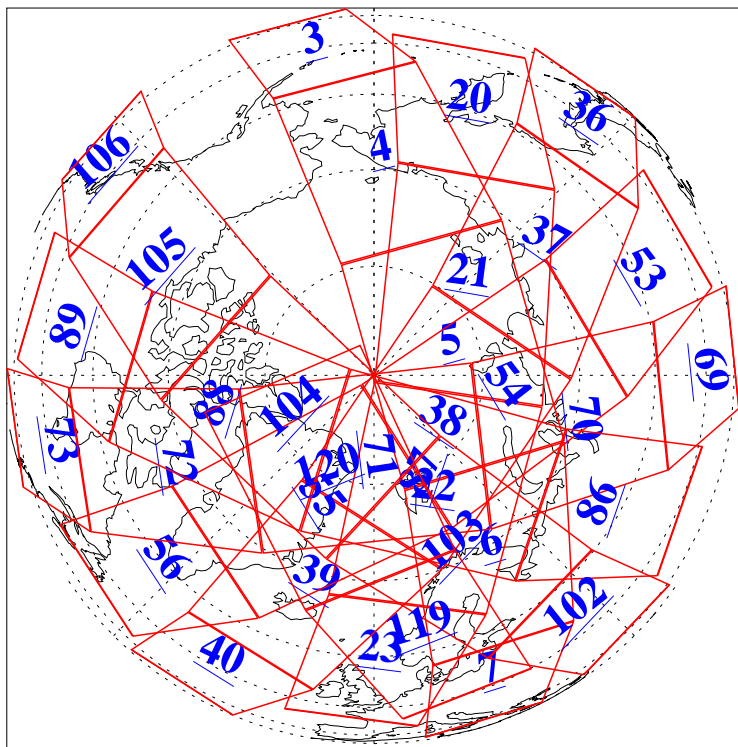

L1B Availability
AMSU Granules: 240
HSB Granules: 0
AIRS Granules: 240

8 Oct 2019
DoY 281
Aqua Day 6366
Granules: 1 to 120

Granules: 121 to 240

Legend: AMSU Available, HSB Available, AIRS Available

L1B Availability
AMSU Granules: 240
HSB Granules: 0
AIRS Granules: 240

8 Oct 2019
DoY 281
Aqua Day 6366

Ascending Granules

Descending Granules

Legend: AMSU Available, HSB Available, AIRS Available

L1B Availability
 AMSU Granules: 240
 HSB Granules: 0
 AIRS Granules: 240

8 Oct 2019
 DoY 281
 Aqua Day 6366

Northern Hemisphere Granules

Southern Hemisphere Granules

Legend: AMSU Available, HSB Available, AIRS Available