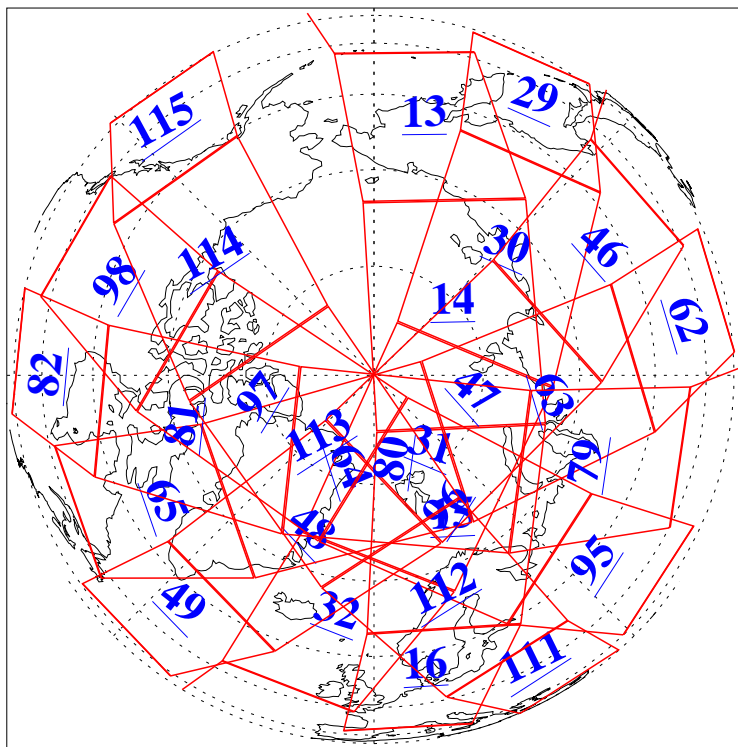

L1B Availability  
AMSU Granules: 240  
HSB Granules: 0  
AIRS Granules: 240

7 Oct 2019  
DoY 280  
Aqua Day 6365  
Granules: 1 to 120

Granules: 121 to 240

Legend: AMSU Available, HSB Available, AIRS Available

L1B Availability  
AMSU Granules: 240  
HSB Granules: 0  
AIRS Granules: 240

7 Oct 2019  
DoY 280  
Aqua Day 6365

Ascending Granules

Descending Granules

Legend: AMSU Available, HSB Available, AIRS Available

L1B Availability  
 AMSU Granules: 240  
 HSB Granules: 0  
 AIRS Granules: 240

7 Oct 2019  
 DoY 280  
 Aqua Day 6365

Northern Hemisphere Granules

Southern Hemisphere Granules

Legend: AMSU Available, HSB Available, AIRS Available