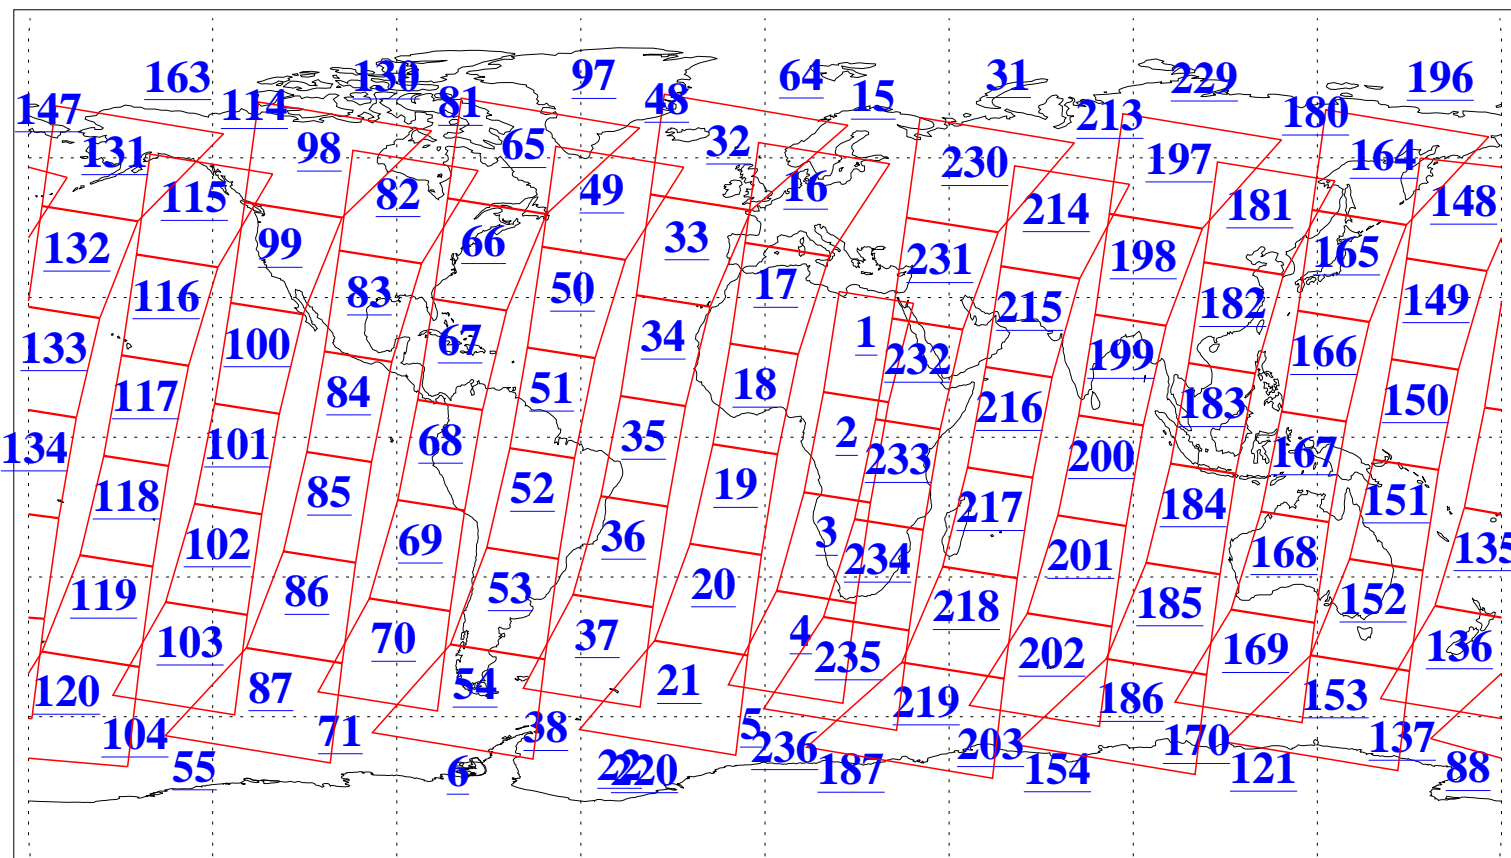

L1B Availability  
AMSU Granules: 240  
HSB Granules: 0  
AIRS Granules: 240

7 Oct 2019  
DoY 280  
Aqua Day 6365  
Granules: 1 to 120

Granules: 121 to 240

Legend: AMSU Available, HSB Available, AIRS Available

L1B Availability  
AMSU Granules: 240  
HSB Granules: 0  
AIRS Granules: 240

7 Oct 2019  
DoY 280  
Aqua Day 6365

Ascending Granules

Descending Granules

Legend: AMSU Available, HSB Available, AIRS Available

L1B Availability  
 AMSU Granules: 240  
 HSB Granules: 0  
 AIRS Granules: 240

7 Oct 2019  
 DoY 280  
 Aqua Day 6365

Northern Hemisphere Granules

Southern Hemisphere Granules

Legend: AMSU Available, HSB Available, AIRS Available