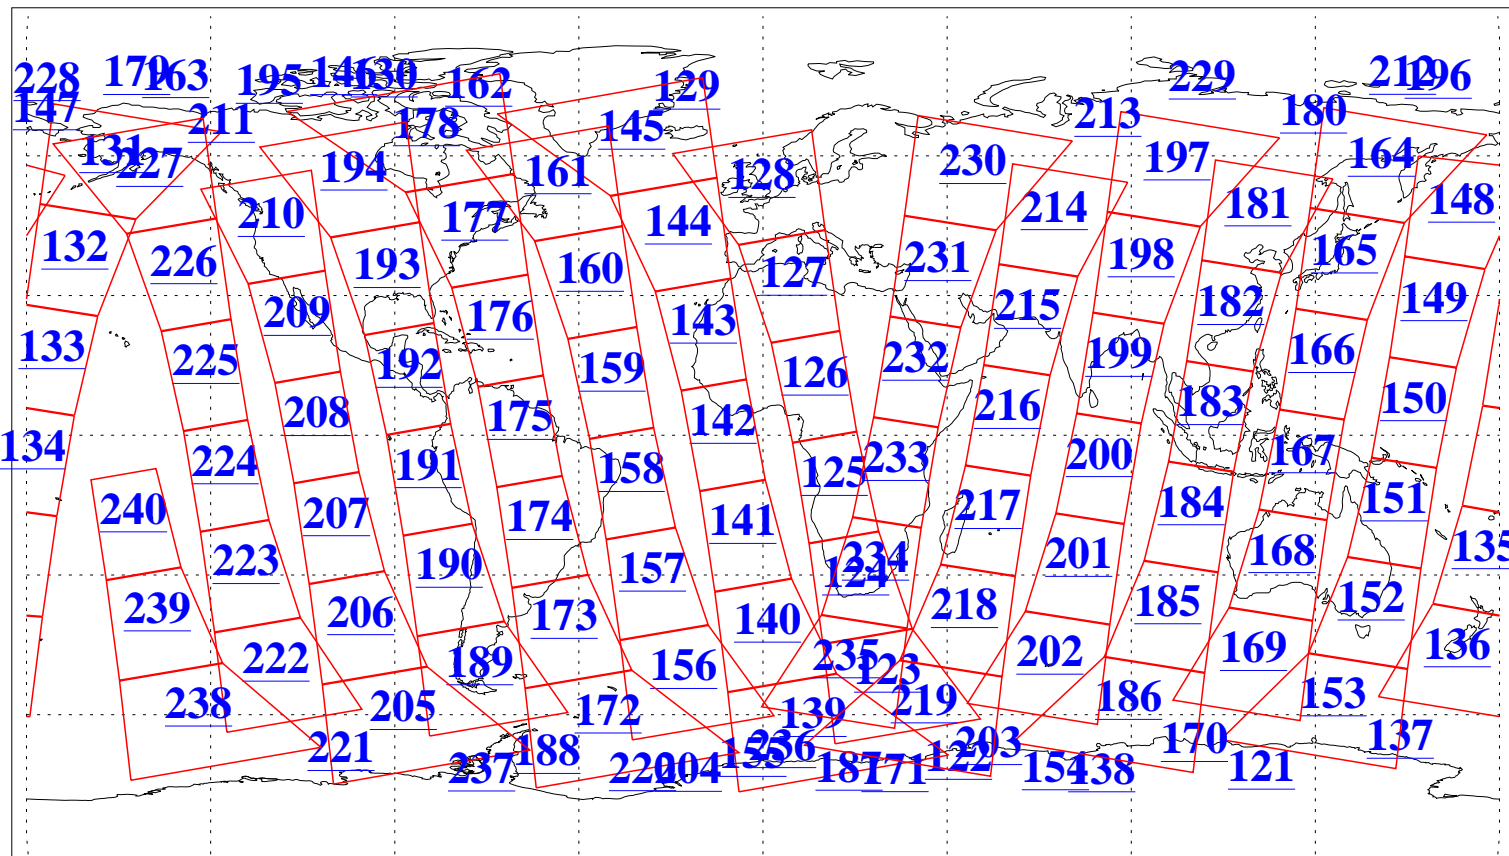

L1B Availability  
AMSU Granules: 240  
HSB Granules: 0  
AIRS Granules: 240

7 Oct 2019  
DoY 280  
Aqua Day 6365  
Granules: 1 to 120

Granules: 121 to 240

Legend: AMSU Available, HSB Available, AIRS Available

L1B Availability  
AMSU Granules: 240  
HSB Granules: 0  
AIRS Granules: 240

7 Oct 2019  
DoY 280  
Aqua Day 6365

Ascending Granules

Descending Granules

Legend: AMSU Available, HSB Available, AIRS Available

L1B Availability  
 AMSU Granules: 240  
 HSB Granules: 0  
 AIRS Granules: 240

7 Oct 2019  
 DoY 280  
 Aqua Day 6365

Northern Hemisphere Granules

Southern Hemisphere Granules

Legend: AMSU Available, HSB Available, AIRS Available