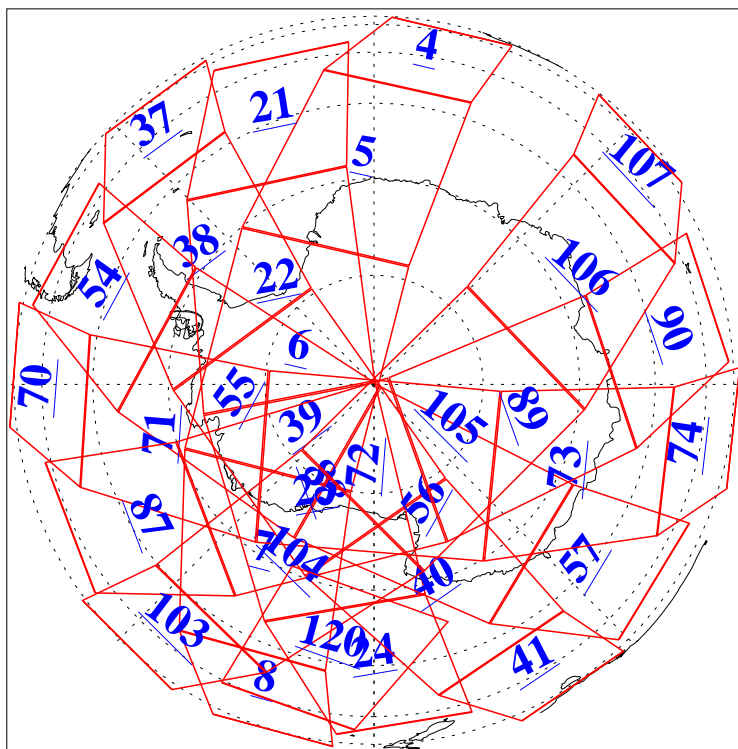

L1B Availability  
AMSU Granules: 240  
HSB Granules: 0  
AIRS Granules: 240

7 Oct 2019  
DoY 280  
Aqua Day 6365  
Granules: 1 to 120

Granules: 121 to 240

Legend: AMSU Available, HSB Available, AIRS Available

L1B Availability  
AMSU Granules: 240  
HSB Granules: 0  
AIRS Granules: 240

7 Oct 2019  
DoY 280  
Aqua Day 6365

Ascending Granules

Descending Granules

Legend: AMSU Available, HSB Available, AIRS Available

L1B Availability  
 AMSU Granules: 240  
 HSB Granules: 0  
 AIRS Granules: 240

7 Oct 2019  
 DoY 280  
 Aqua Day 6365

Northern Hemisphere Granules

Southern Hemisphere Granules

Legend: AMSU Available, HSB Available, AIRS Available