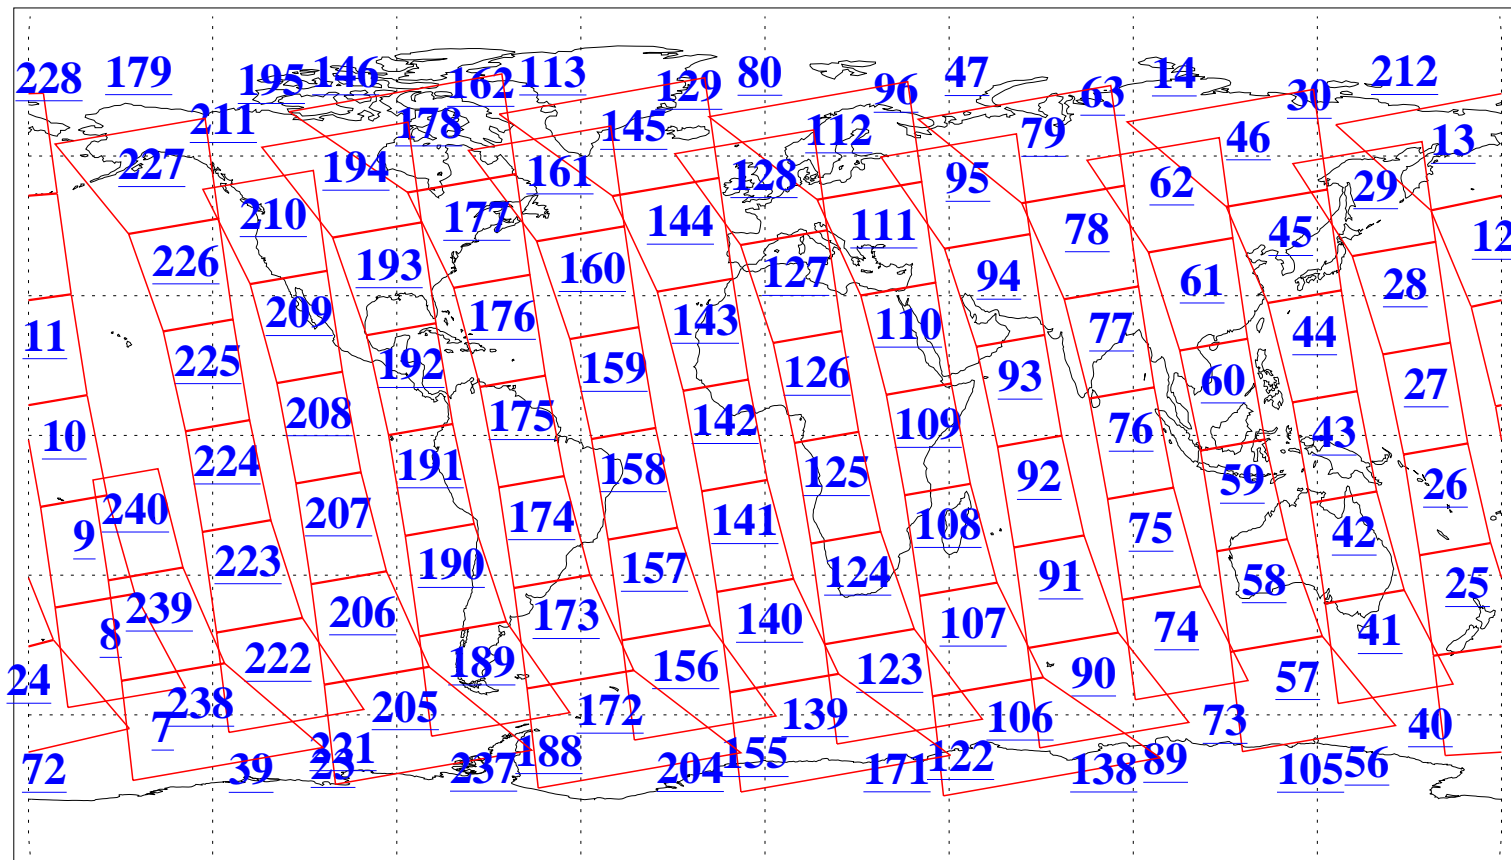

L1B Availability  
AMSU Granules: 240  
HSB Granules: 0  
AIRS Granules: 240

7 Oct 2019  
DoY 280  
Aqua Day 6365  
Granules: 1 to 120

Granules: 121 to 240

Legend: AMSU Available, HSB Available, AIRS Available

L1B Availability  
AMSU Granules: 240  
HSB Granules: 0  
AIRS Granules: 240

7 Oct 2019  
DoY 280  
Aqua Day 6365

Ascending Granules

Descending Granules

Legend: AMSU Available, HSB Available, AIRS Available

L1B Availability  
 AMSU Granules: 240  
 HSB Granules: 0  
 AIRS Granules: 240

7 Oct 2019  
 DoY 280  
 Aqua Day 6365

Northern Hemisphere Granules

Southern Hemisphere Granules

Legend: AMSU Available, HSB Available, AIRS Available