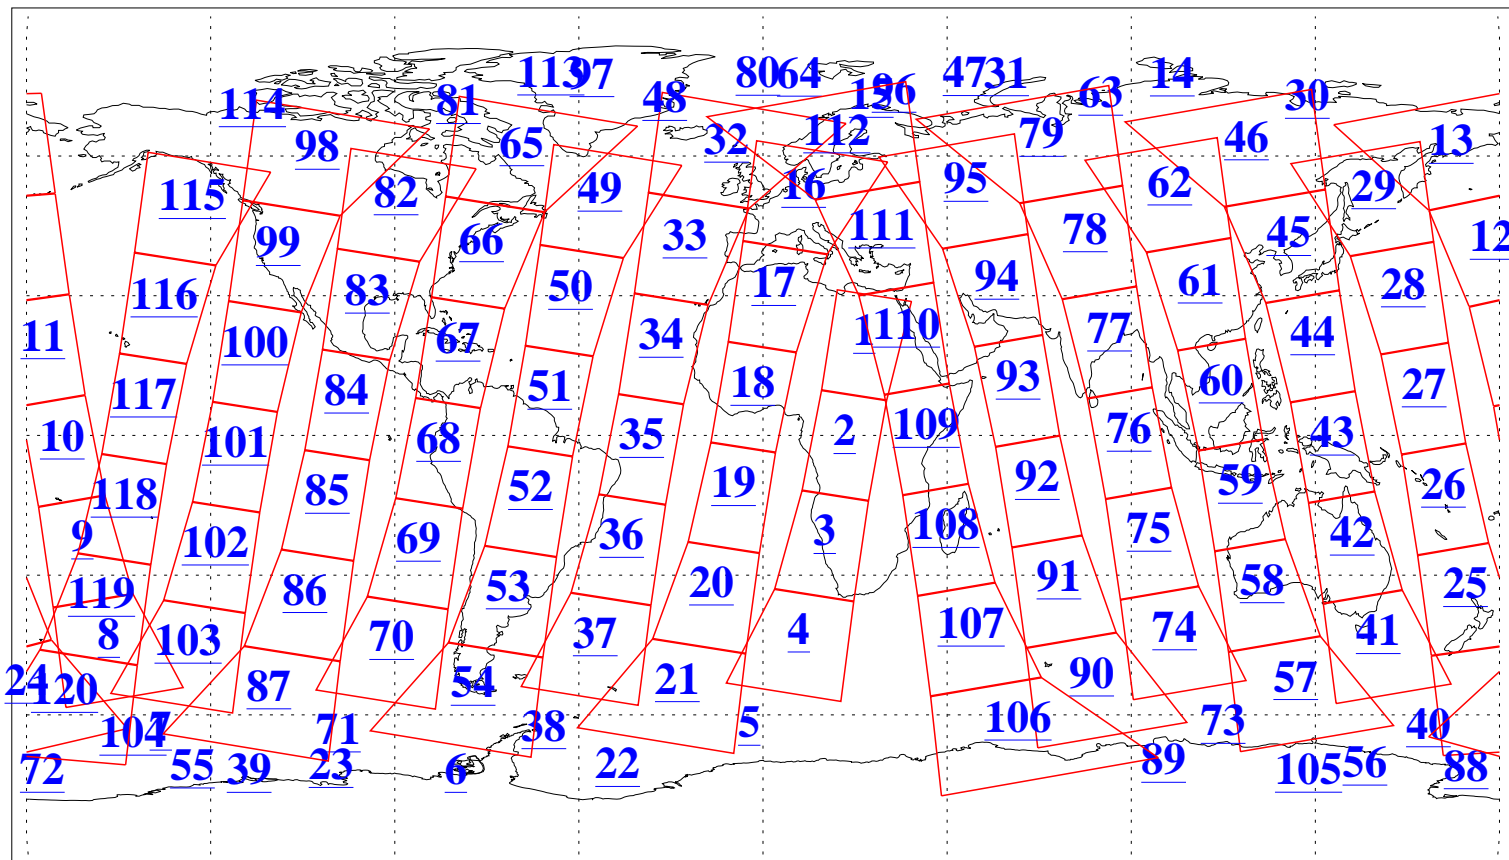

L1B Availability  
AMSU Granules: 240  
HSB Granules: 0  
AIRS Granules: 240

7 Oct 2019  
DoY 280  
Aqua Day 6365  
Granules: 1 to 120

Granules: 121 to 240

Legend: AMSU Available, HSB Available, AIRS Available

L1B Availability  
AMSU Granules: 240  
HSB Granules: 0  
AIRS Granules: 240

7 Oct 2019  
DoY 280  
Aqua Day 6365

Ascending Granules

Descending Granules

Legend: AMSU Available, HSB Available, AIRS Available

L1B Availability  
 AMSU Granules: 240  
 HSB Granules: 0  
 AIRS Granules: 240

7 Oct 2019  
 DoY 280  
 Aqua Day 6365

Northern Hemisphere Granules

Southern Hemisphere Granules

Legend: AMSU Available, HSB Available, AIRS Available