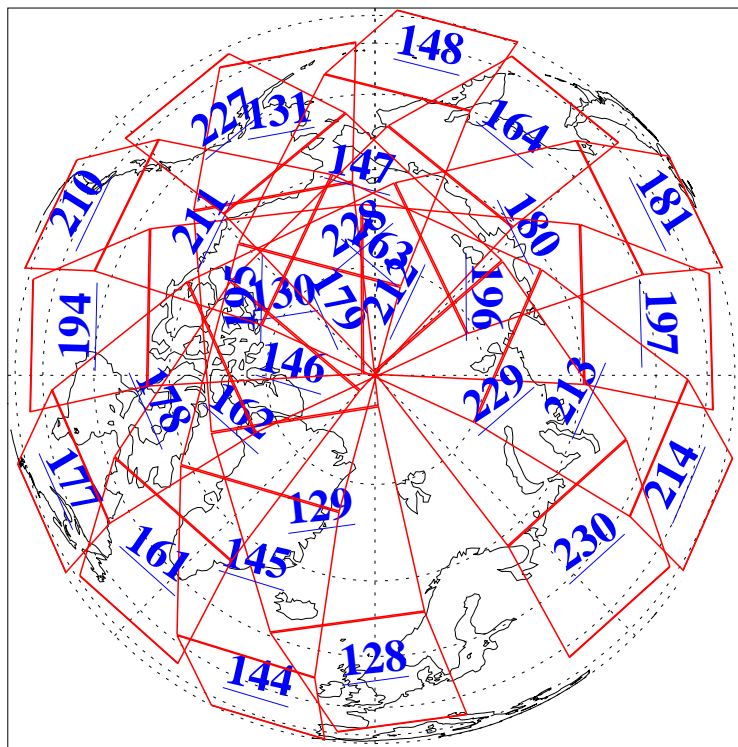

L1B Availability  
AMSU Granules: 240  
HSB Granules: 0  
AIRS Granules: 240

7 Oct 2019  
DoY 280  
Aqua Day 6365

Ascending Granules

Descending Granules

Legend: AMSU Available, HSB Available, AIRS Available

L1B Availability  
 AMSU Granules: 240  
 HSB Granules: 0  
 AIRS Granules: 240

7 Oct 2019  
 DoY 280  
 Aqua Day 6365

Northern Hemisphere Granules

Southern Hemisphere Granules

Legend: AMSU Available, HSB Available, AIRS Available