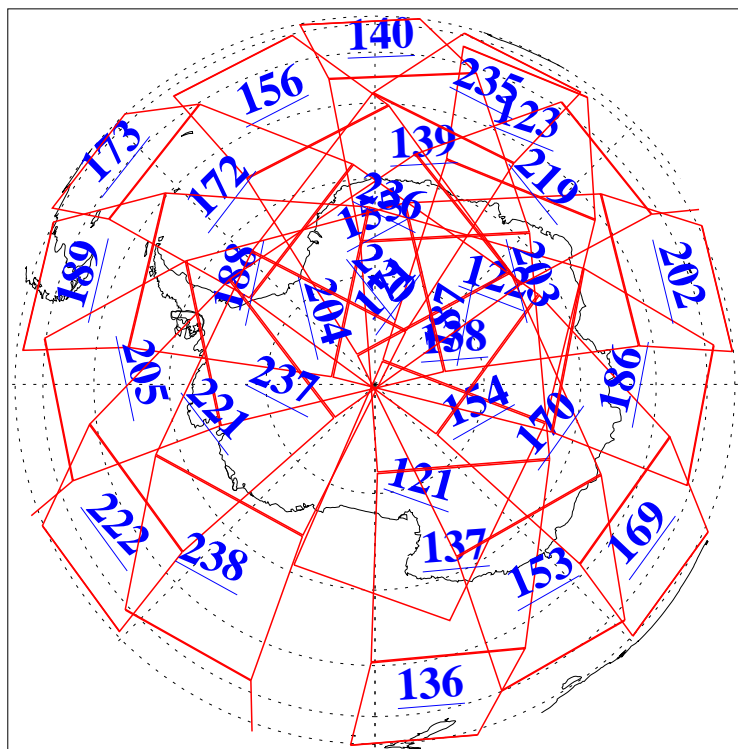

L1B Availability  
AMSU Granules: 240  
HSB Granules: 0  
AIRS Granules: 240

7 Oct 2019  
DoY 280  
Aqua Day 6365  
Granules: 1 to 120

Granules: 121 to 240

Legend: AMSU Available, HSB Available, AIRS Available

L1B Availability  
AMSU Granules: 240  
HSB Granules: 0  
AIRS Granules: 240

7 Oct 2019  
DoY 280  
Aqua Day 6365

Ascending Granules

Descending Granules

Legend: AMSU Available, HSB Available, AIRS Available

L1B Availability  
 AMSU Granules: 240  
 HSB Granules: 0  
 AIRS Granules: 240

7 Oct 2019  
 DoY 280  
 Aqua Day 6365

Northern Hemisphere Granules

Southern Hemisphere Granules

Legend: AMSU Available, HSB Available, AIRS Available