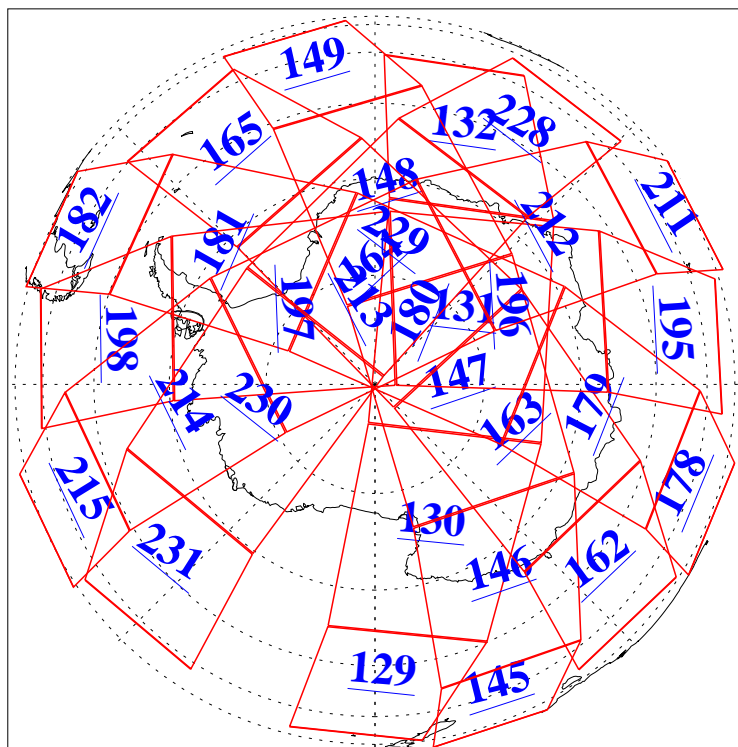

6 Oct 2019
DoY 279
Aqua Day 6364
Ascending Granules

Descending Granules

Legend: AMSU Available, HSB Available, AIRS Available

L1B Availability
 AMSU Granules: 240
 HSB Granules: 0
 AIRS Granules: 240

6 Oct 2019
 DoY 279
 Aqua Day 6364

Northern Hemisphere Granules

Southern Hemisphere Granules

Legend: AMSU Available, HSB Available, AIRS Available