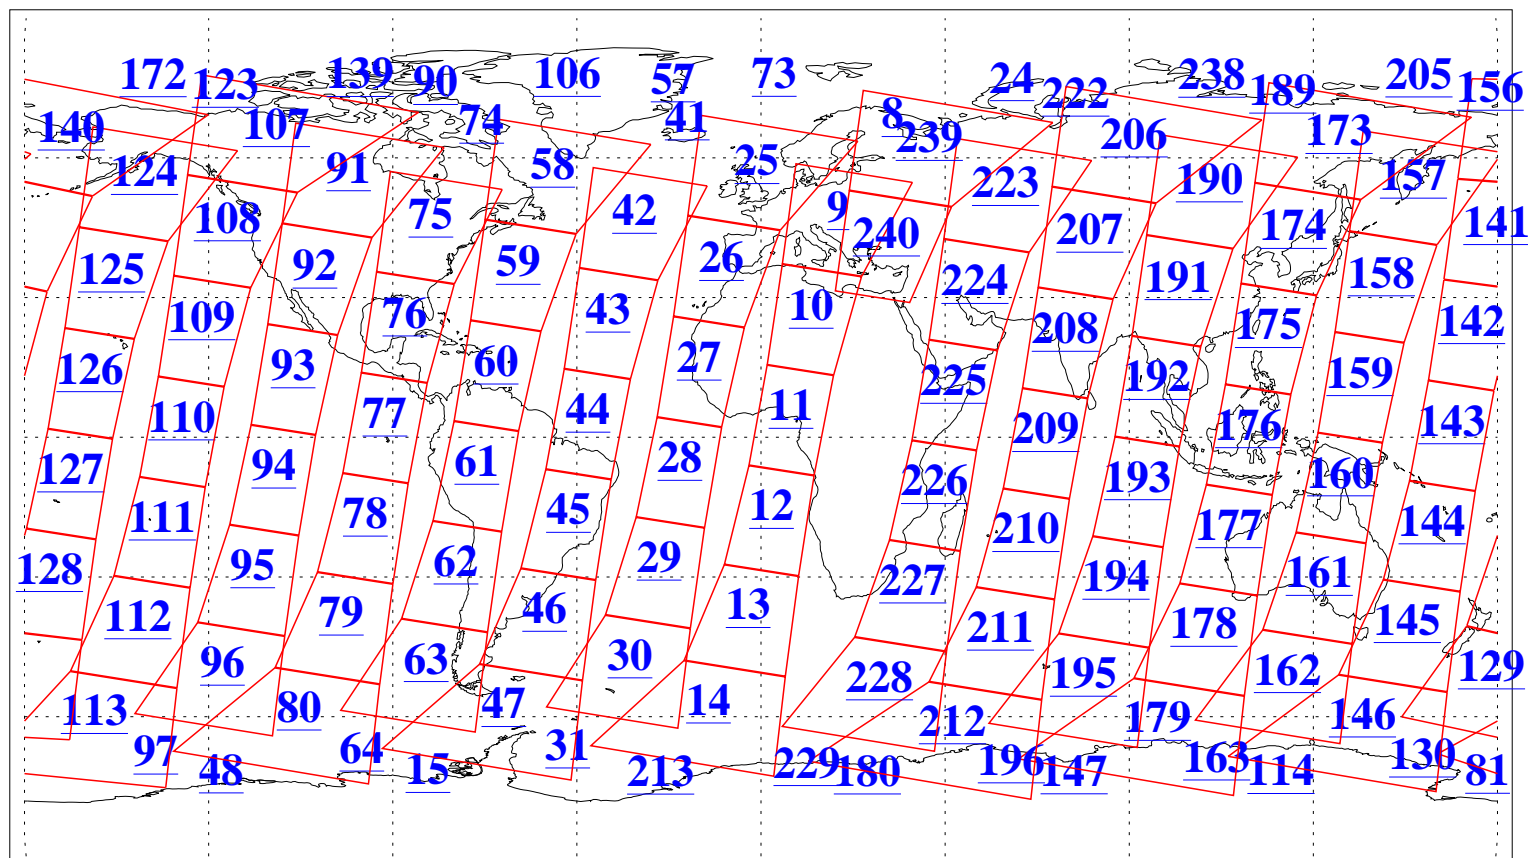

L1B Availability
AMSU Granules: 240
HSB Granules: 0
AIRS Granules: 240

6 Oct 2019
DoY 279
Aqua Day 6364
Granules: 1 to 120

Granules: 121 to 240

Legend: AMSU Available, HSB Available, AIRS Available

L1B Availability
AMSU Granules: 240
HSB Granules: 0
AIRS Granules: 240

6 Oct 2019
DoY 279
Aqua Day 6364
Ascending Granules

Descending Granules

Legend: AMSU Available, HSB Available, AIRS Available

L1B Availability
 AMSU Granules: 240
 HSB Granules: 0
 AIRS Granules: 240

6 Oct 2019
 DoY 279
 Aqua Day 6364

Northern Hemisphere Granules

Southern Hemisphere Granules

Legend: AMSU Available, HSB Available, AIRS Available