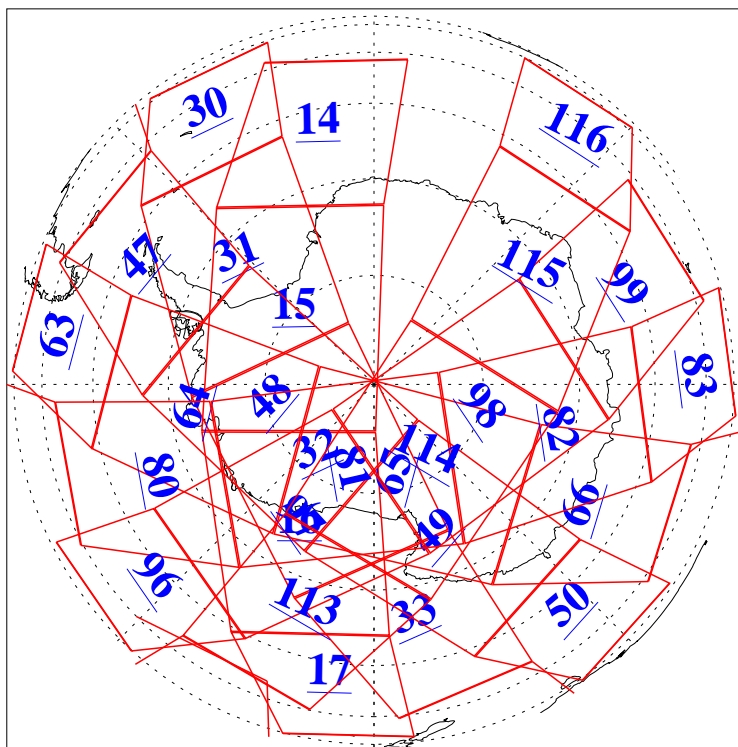

L1B Availability
AMSU Granules: 240
HSB Granules: 0
AIRS Granules: 240

6 Oct 2019
DoY 279
Aqua Day 6364
Granules: 1 to 120

Granules: 121 to 240

Legend: AMSU Available, HSB Available, AIRS Available

L1B Availability
AMSU Granules: 240
HSB Granules: 0
AIRS Granules: 240

6 Oct 2019
DoY 279
Aqua Day 6364
Ascending Granules

Descending Granules

Legend: AMSU Available, HSB Available, AIRS Available

L1B Availability
 AMSU Granules: 240
 HSB Granules: 0
 AIRS Granules: 240

6 Oct 2019
 DoY 279
 Aqua Day 6364

Northern Hemisphere Granules

Southern Hemisphere Granules

Legend: AMSU Available, HSB Available, AIRS Available