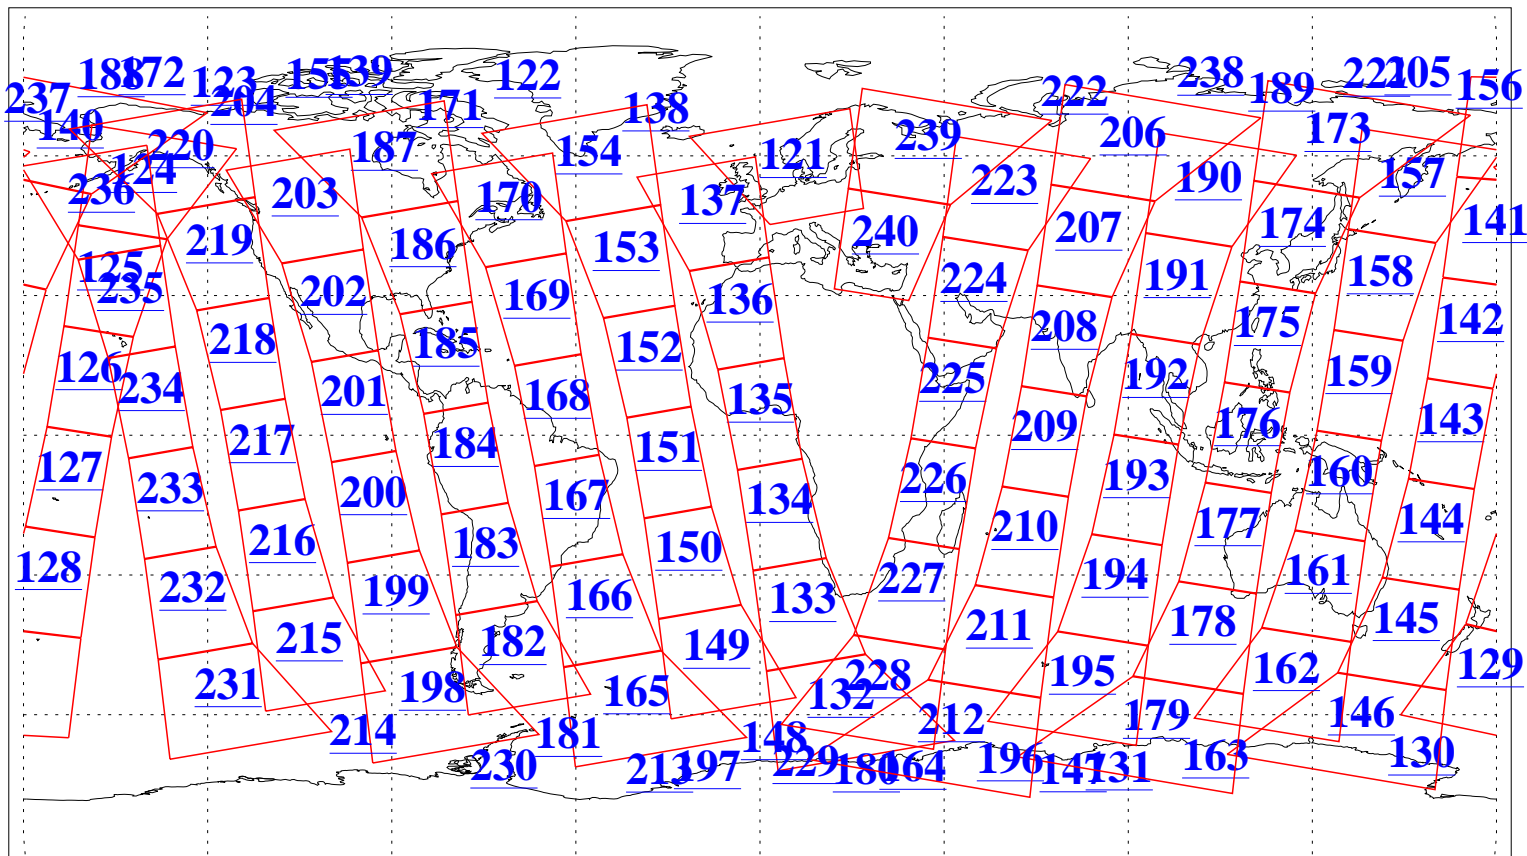

L1B Availability
AMSU Granules: 240
HSB Granules: 0
AIRS Granules: 240

6 Oct 2019
DoY 279
Aqua Day 6364
Granules: 1 to 120

Granules: 121 to 240

Legend: AMSU Available, HSB Available, AIRS Available

L1B Availability
AMSU Granules: 240
HSB Granules: 0
AIRS Granules: 240

6 Oct 2019
DoY 279
Aqua Day 6364
Ascending Granules

Descending Granules

Legend: AMSU Available, HSB Available, AIRS Available

L1B Availability
 AMSU Granules: 240
 HSB Granules: 0
 AIRS Granules: 240

6 Oct 2019
 DoY 279
 Aqua Day 6364

Northern Hemisphere Granules

Southern Hemisphere Granules

Legend: AMSU Available, HSB Available, AIRS Available