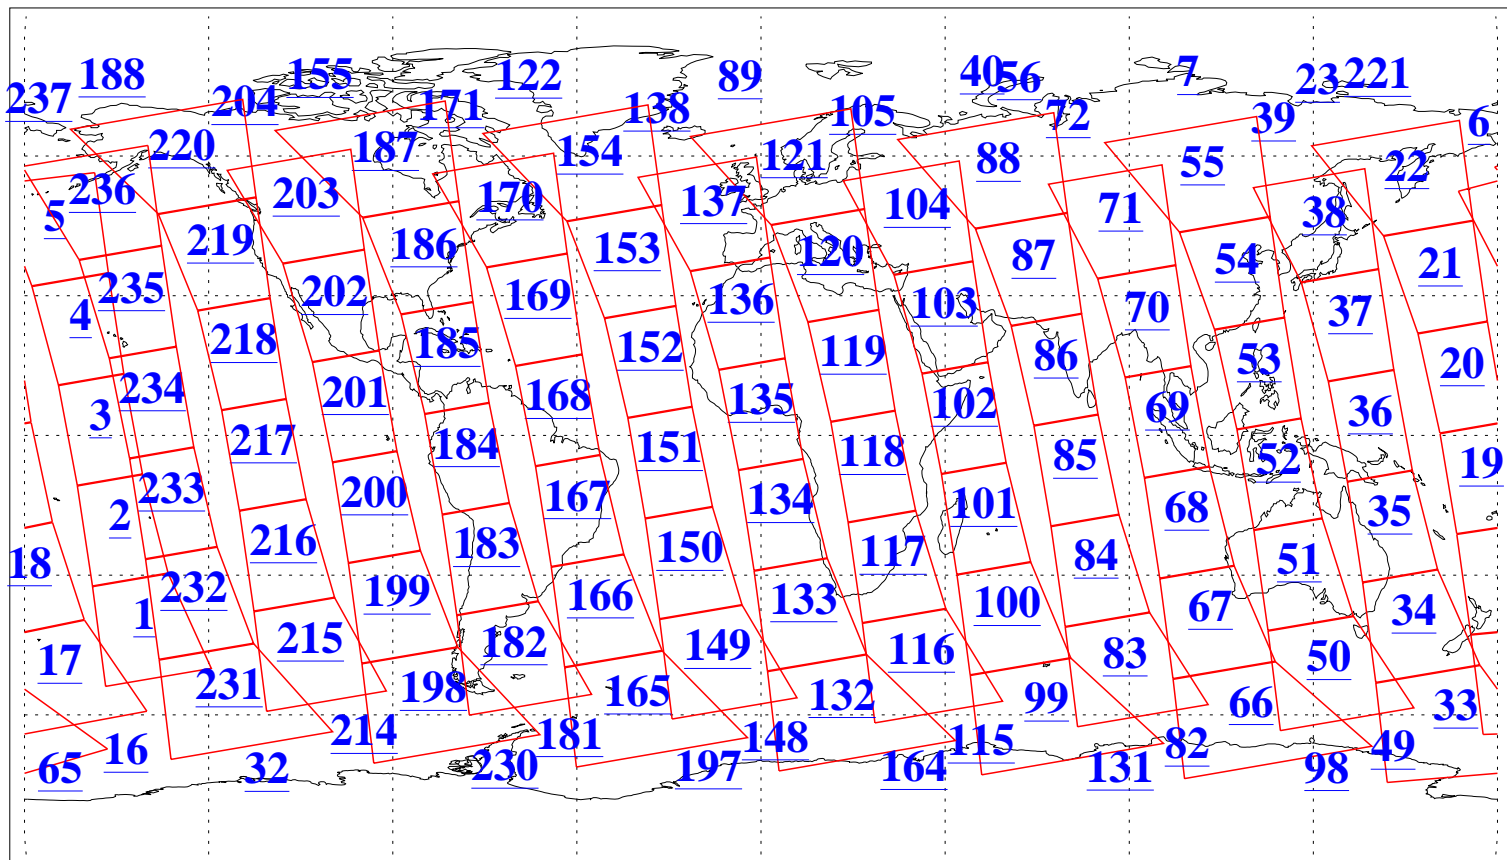

L1B Availability
AMSU Granules: 240
HSB Granules: 0
AIRS Granules: 240

6 Oct 2019
DoY 279
Aqua Day 6364
Granules: 1 to 120

Granules: 121 to 240

Legend: AMSU Available, HSB Available, AIRS Available

L1B Availability
AMSU Granules: 240
HSB Granules: 0
AIRS Granules: 240

6 Oct 2019
DoY 279
Aqua Day 6364
Ascending Granules

Descending Granules

Legend: AMSU Available, HSB Available, AIRS Available

L1B Availability
 AMSU Granules: 240
 HSB Granules: 0
 AIRS Granules: 240

6 Oct 2019
 DoY 279
 Aqua Day 6364

Northern Hemisphere Granules

Southern Hemisphere Granules

Legend: AMSU Available, HSB Available, AIRS Available