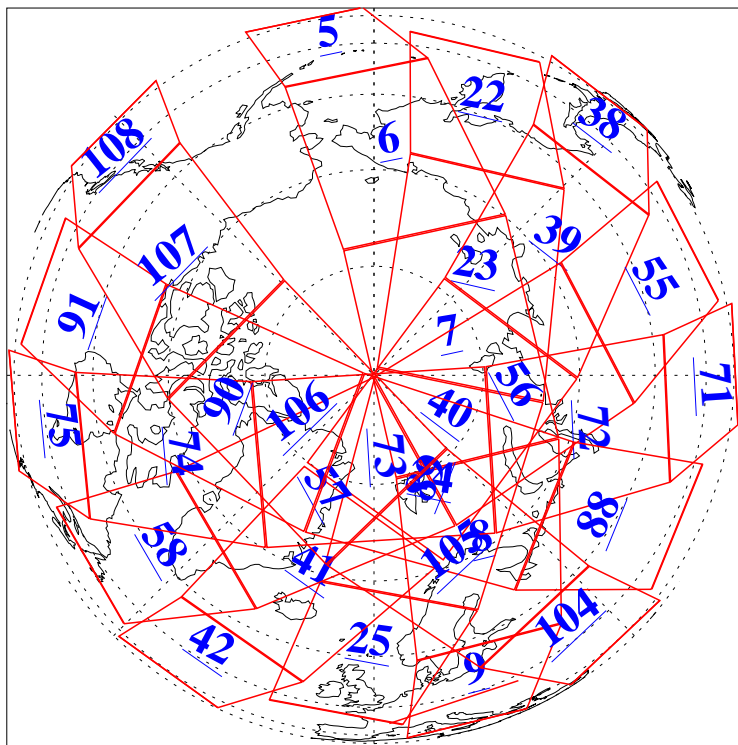

L1B Availability
AMSU Granules: 240
HSB Granules: 0
AIRS Granules: 240

6 Oct 2019
DoY 279
Aqua Day 6364
Granules: 1 to 120

Granules: 121 to 240

Legend: AMSU Available, HSB Available, AIRS Available

L1B Availability
AMSU Granules: 240
HSB Granules: 0
AIRS Granules: 240

6 Oct 2019
DoY 279
Aqua Day 6364
Ascending Granules

Descending Granules

Legend: AMSU Available, HSB Available, AIRS Available

L1B Availability
 AMSU Granules: 240
 HSB Granules: 0
 AIRS Granules: 240

6 Oct 2019
 DoY 279
 Aqua Day 6364

Northern Hemisphere Granules

Southern Hemisphere Granules

Legend: AMSU Available, HSB Available, AIRS Available