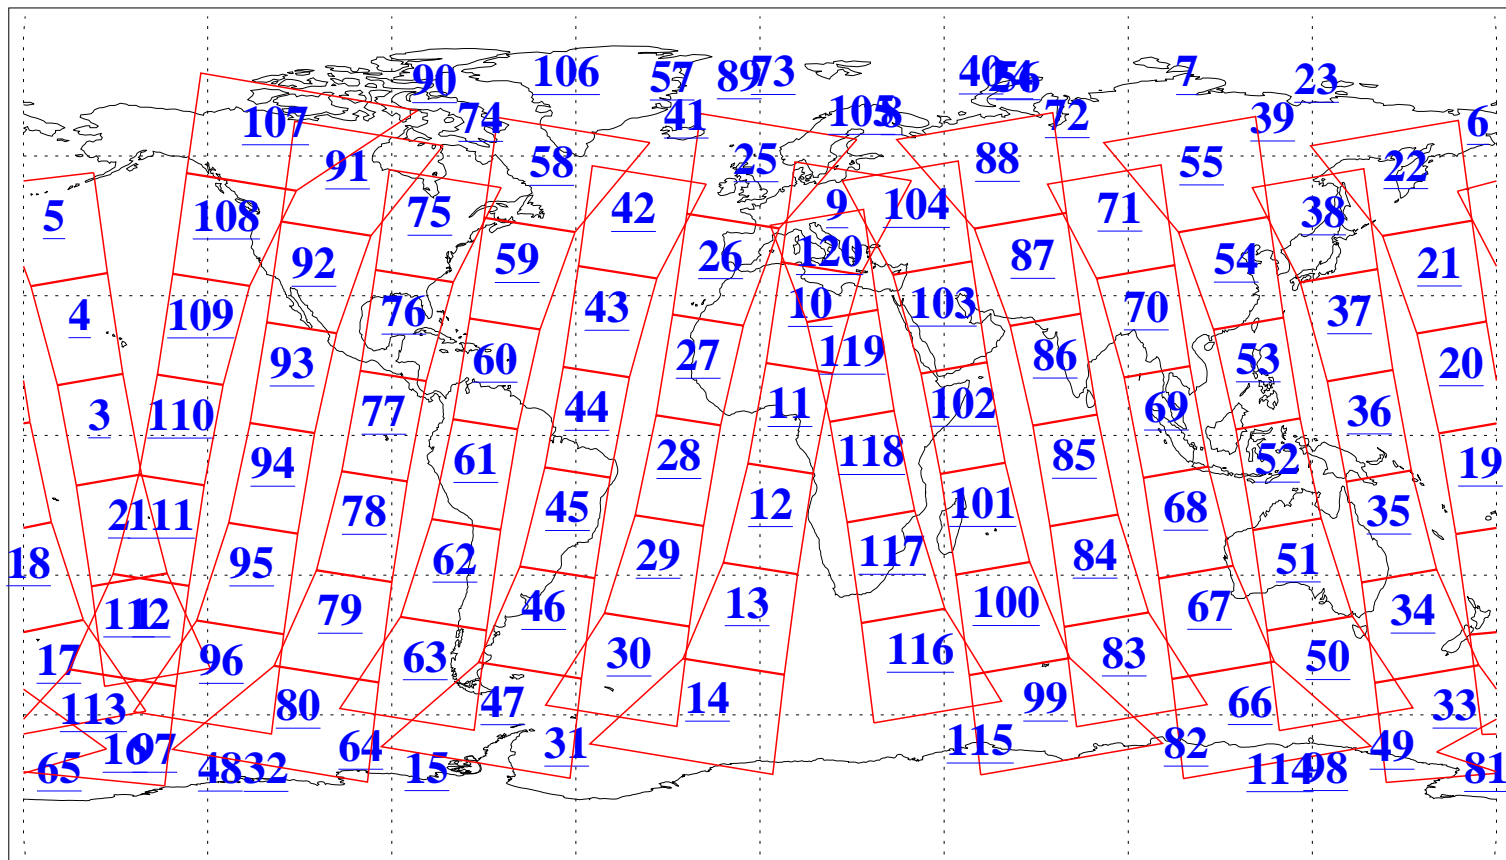

L1B Availability
AMSU Granules: 240
HSB Granules: 0
AIRS Granules: 240

6 Oct 2019
DoY 279
Aqua Day 6364
Granules: 1 to 120

Granules: 121 to 240

Legend: AMSU Available, HSB Available, AIRS Available

L1B Availability
AMSU Granules: 240
HSB Granules: 0
AIRS Granules: 240

6 Oct 2019
DoY 279
Aqua Day 6364
Ascending Granules

Descending Granules

Legend: AMSU Available, HSB Available, AIRS Available

L1B Availability
 AMSU Granules: 240
 HSB Granules: 0
 AIRS Granules: 240

6 Oct 2019
 DoY 279
 Aqua Day 6364

Northern Hemisphere Granules

Southern Hemisphere Granules

Legend: AMSU Available, HSB Available, AIRS Available