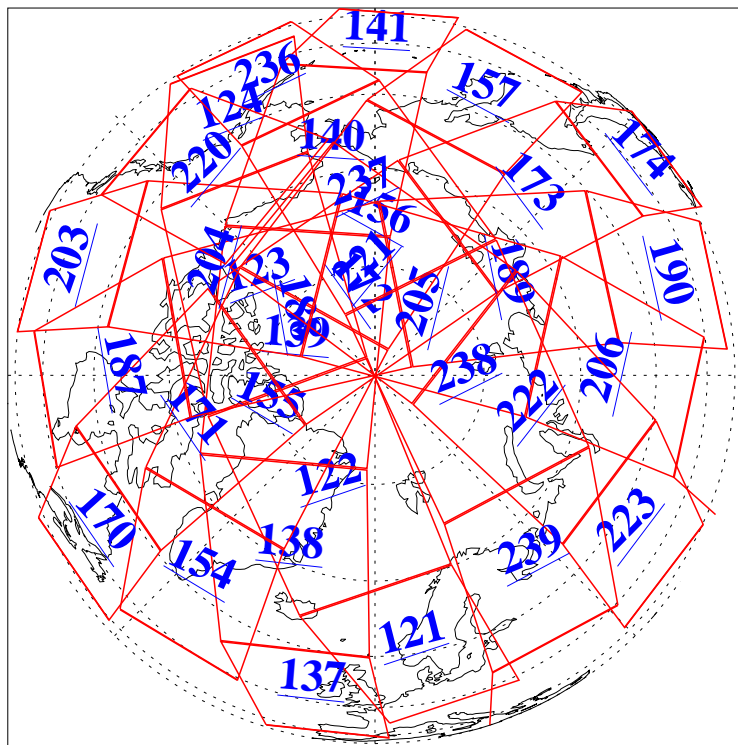

6 Oct 2019
DoY 279
Aqua Day 6364
Ascending Granules

Descending Granules

Legend: AMSU Available, HSB Available, AIRS Available

L1B Availability
 AMSU Granules: 240
 HSB Granules: 0
 AIRS Granules: 240

6 Oct 2019
 DoY 279
 Aqua Day 6364

Northern Hemisphere Granules

Southern Hemisphere Granules

Legend: AMSU Available, HSB Available, AIRS Available