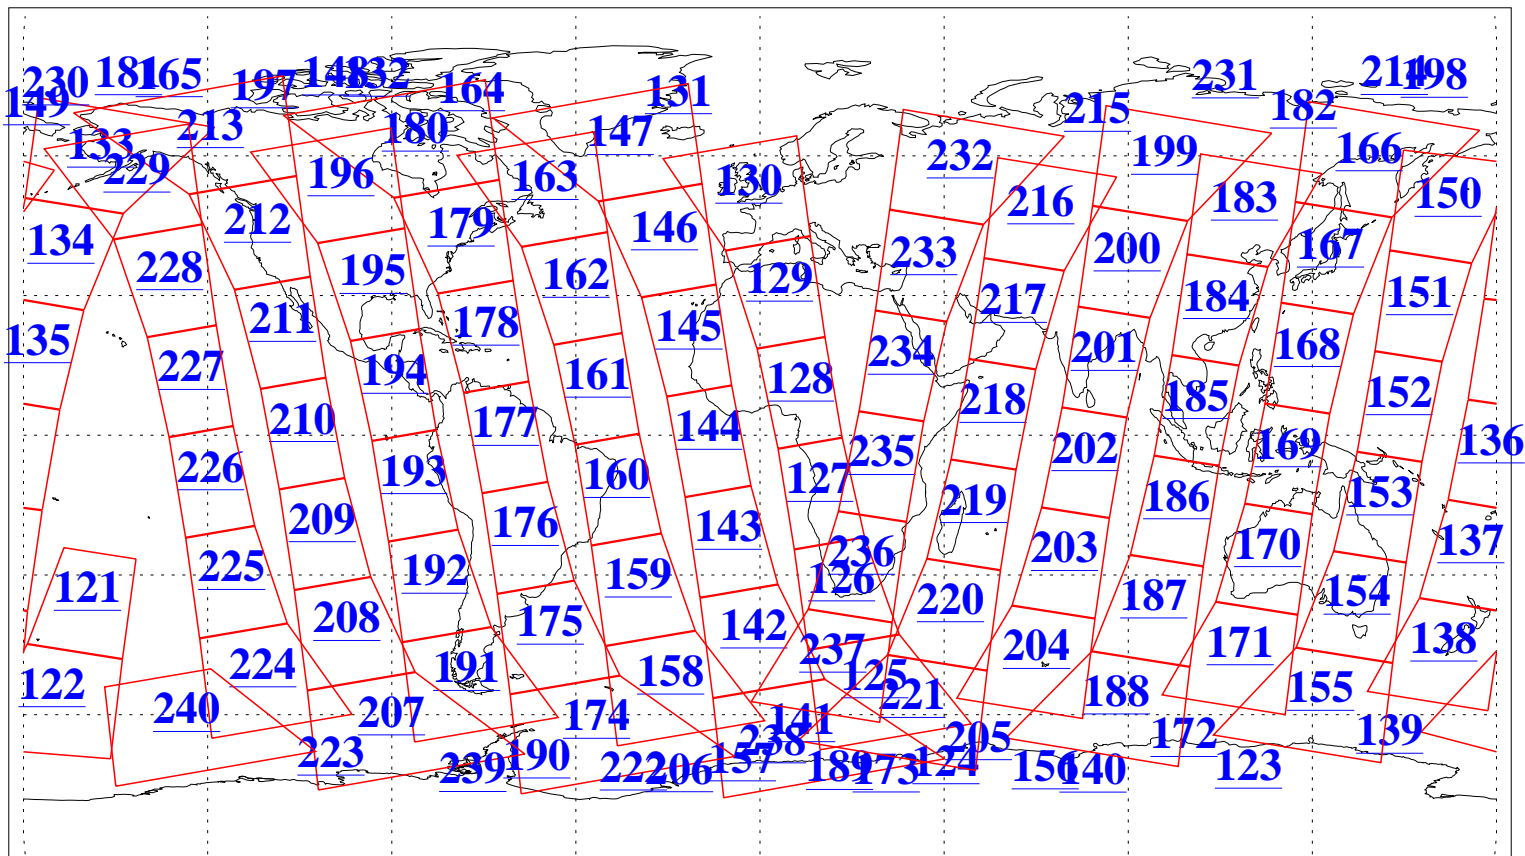

L1B Availability
AMSU Granules: 240
HSB Granules: 0
AIRS Granules: 240

5 Oct 2019
DoY 278
Aqua Day 6363
Granules: 1 to 120

Granules: 121 to 240

Legend: AMSU Available, HSB Available, AIRS Available

L1B Availability
AMSU Granules: 240
HSB Granules: 0
AIRS Granules: 240

5 Oct 2019
DoY 278
Aqua Day 6363

Ascending Granules

Descending Granules

Legend: AMSU Available, HSB Available, AIRS Available

L1B Availability
 AMSU Granules: 240
 HSB Granules: 0
 AIRS Granules: 240

5 Oct 2019
 DoY 278
 Aqua Day 6363

Northern Hemisphere Granules

Southern Hemisphere Granules

Legend: AMSU Available, *HSB Available*, **AIRS Available**