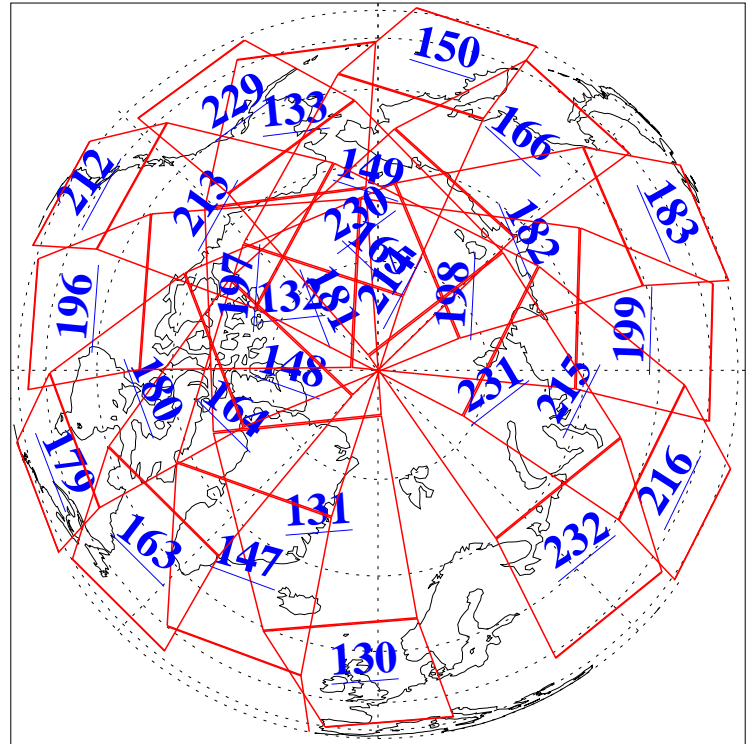

5 Oct 2019
DoY 278
Aqua Day 6363

Ascending Granules

Descending Granules

Legend: AMSU Available, HSB Available, AIRS Available

L1B Availability
 AMSU Granules: 240
 HSB Granules: 0
 AIRS Granules: 240

5 Oct 2019
 DoY 278
 Aqua Day 6363

Northern Hemisphere Granules

Southern Hemisphere Granules

Legend: AMSU Available, *HSB Available*, **AIRS Available**