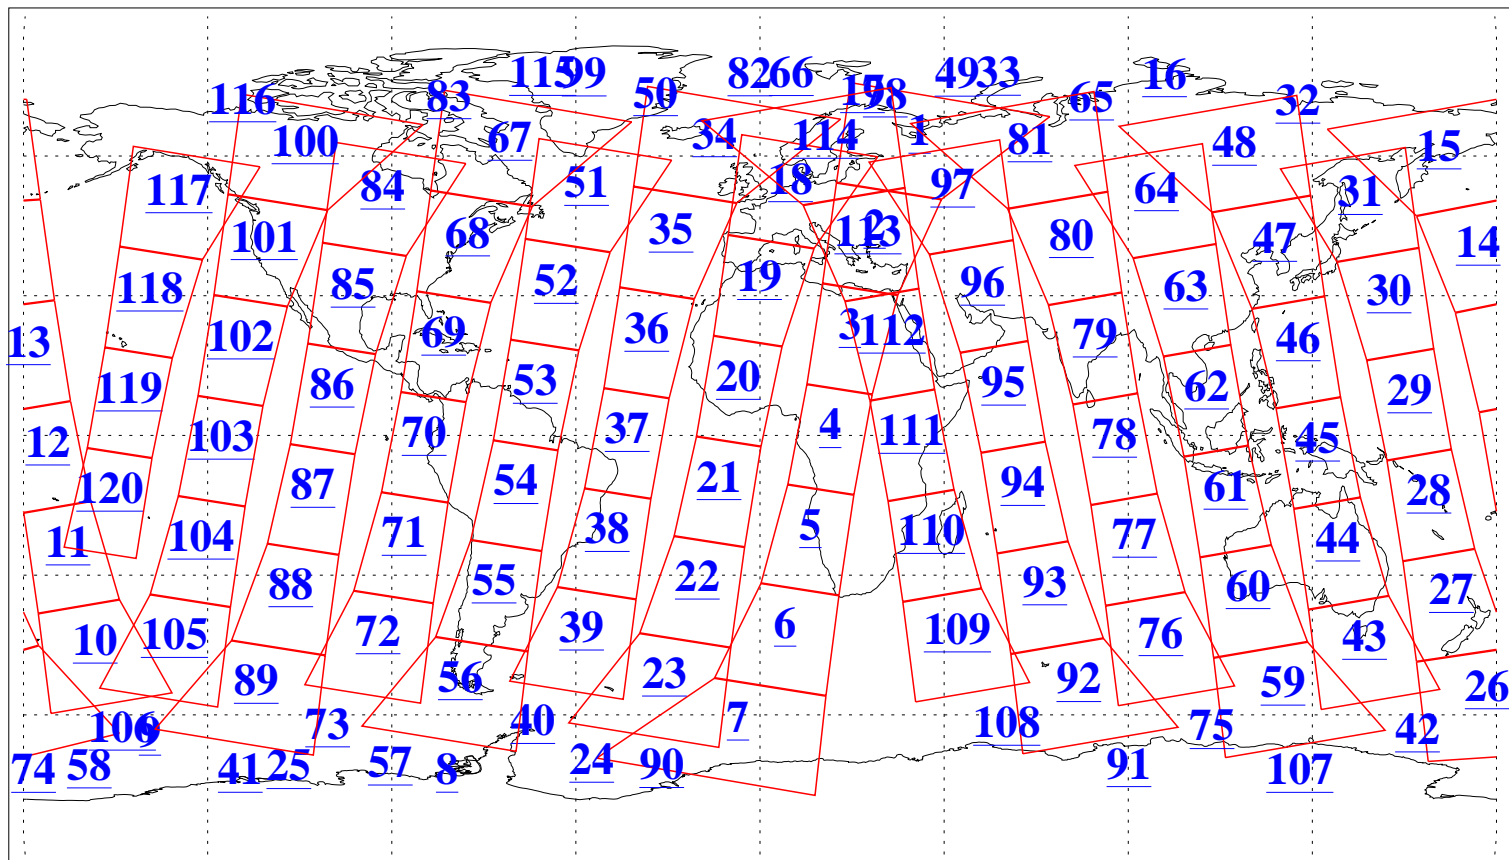

L1B Availability
AMSU Granules: 240
HSB Granules: 0
AIRS Granules: 240

5 Oct 2019
DoY 278
Aqua Day 6363
Granules: 1 to 120

Granules: 121 to 240

Legend: AMSU Available, HSB Available, AIRS Available

L1B Availability
AMSU Granules: 240
HSB Granules: 0
AIRS Granules: 240

5 Oct 2019
DoY 278
Aqua Day 6363

Ascending Granules

Descending Granules

Legend: AMSU Available, HSB Available, AIRS Available

L1B Availability
 AMSU Granules: 240
 HSB Granules: 0
 AIRS Granules: 240

5 Oct 2019
 DoY 278
 Aqua Day 6363

Northern Hemisphere Granules

Southern Hemisphere Granules

Legend: AMSU Available, *HSB Available*, **AIRS Available**