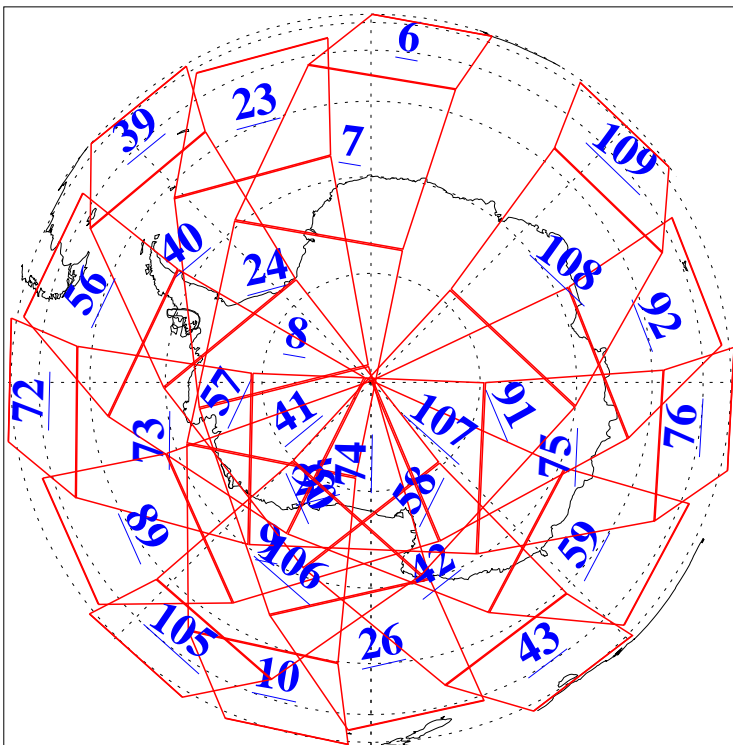

L1B Availability
AMSU Granules: 240
HSB Granules: 0
AIRS Granules: 240

5 Oct 2019
DoY 278
Aqua Day 6363
Granules: 1 to 120

Granules: 121 to 240

Legend: AMSU Available, HSB Available, AIRS Available

L1B Availability
AMSU Granules: 240
HSB Granules: 0
AIRS Granules: 240

5 Oct 2019
DoY 278
Aqua Day 6363

Ascending Granules

Descending Granules

Legend: AMSU Available, HSB Available, AIRS Available

L1B Availability
 AMSU Granules: 240
 HSB Granules: 0
 AIRS Granules: 240

5 Oct 2019
 DoY 278
 Aqua Day 6363

Northern Hemisphere Granules

Southern Hemisphere Granules

Legend: AMSU Available, *HSB Available*, **AIRS Available**