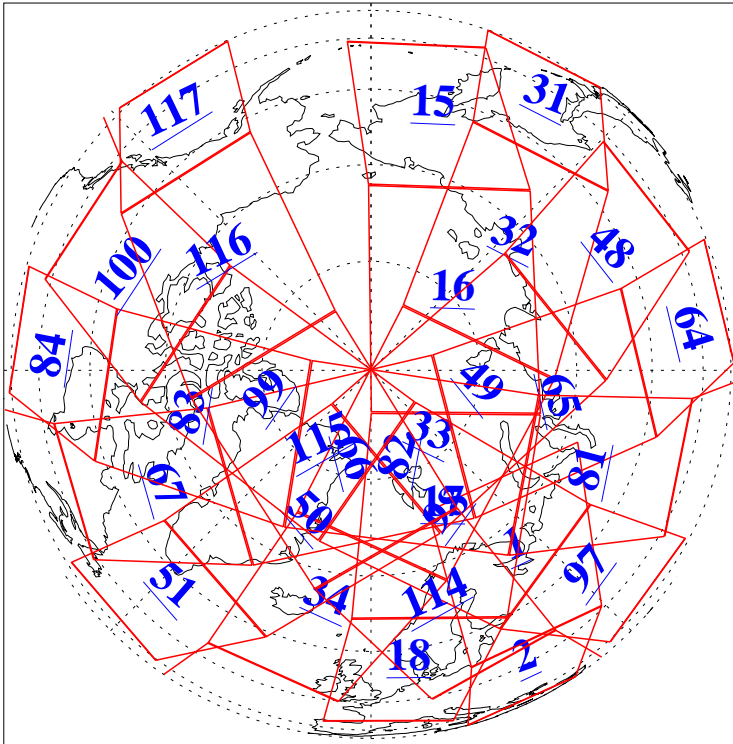

L1B Availability
AMSU Granules: 240
HSB Granules: 0
AIRS Granules: 240

5 Oct 2019
DoY 278
Aqua Day 6363
Granules: 1 to 120

Granules: 121 to 240

Legend: AMSU Available, HSB Available, AIRS Available

L1B Availability
AMSU Granules: 240
HSB Granules: 0
AIRS Granules: 240

5 Oct 2019
DoY 278
Aqua Day 6363

Ascending Granules

Descending Granules

Legend: AMSU Available, HSB Available, AIRS Available

L1B Availability
 AMSU Granules: 240
 HSB Granules: 0
 AIRS Granules: 240

5 Oct 2019
 DoY 278
 Aqua Day 6363

Northern Hemisphere Granules

Southern Hemisphere Granules

Legend: AMSU Available, *HSB Available*, **AIRS Available**