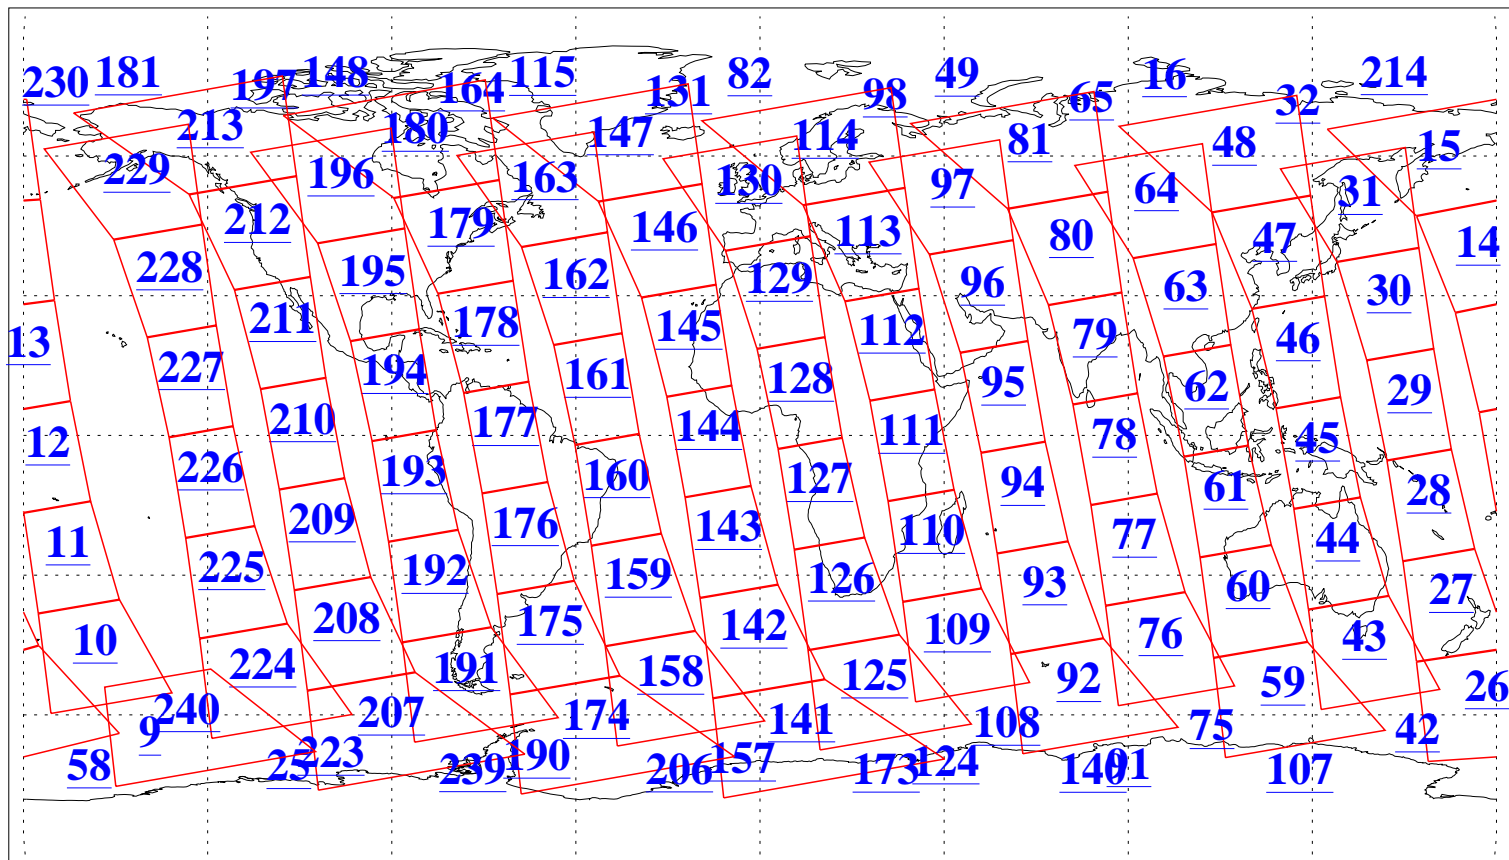

L1B Availability
AMSU Granules: 240
HSB Granules: 0
AIRS Granules: 240

5 Oct 2019
DoY 278
Aqua Day 6363
Granules: 1 to 120

Granules: 121 to 240

Legend: AMSU Available, HSB Available, AIRS Available

L1B Availability
AMSU Granules: 240
HSB Granules: 0
AIRS Granules: 240

5 Oct 2019
DoY 278
Aqua Day 6363

Ascending Granules

Descending Granules

Legend: AMSU Available, HSB Available, AIRS Available

L1B Availability
 AMSU Granules: 240
 HSB Granules: 0
 AIRS Granules: 240

5 Oct 2019
 DoY 278
 Aqua Day 6363

Northern Hemisphere Granules

Southern Hemisphere Granules

Legend: AMSU Available, *HSB Available*, **AIRS Available**