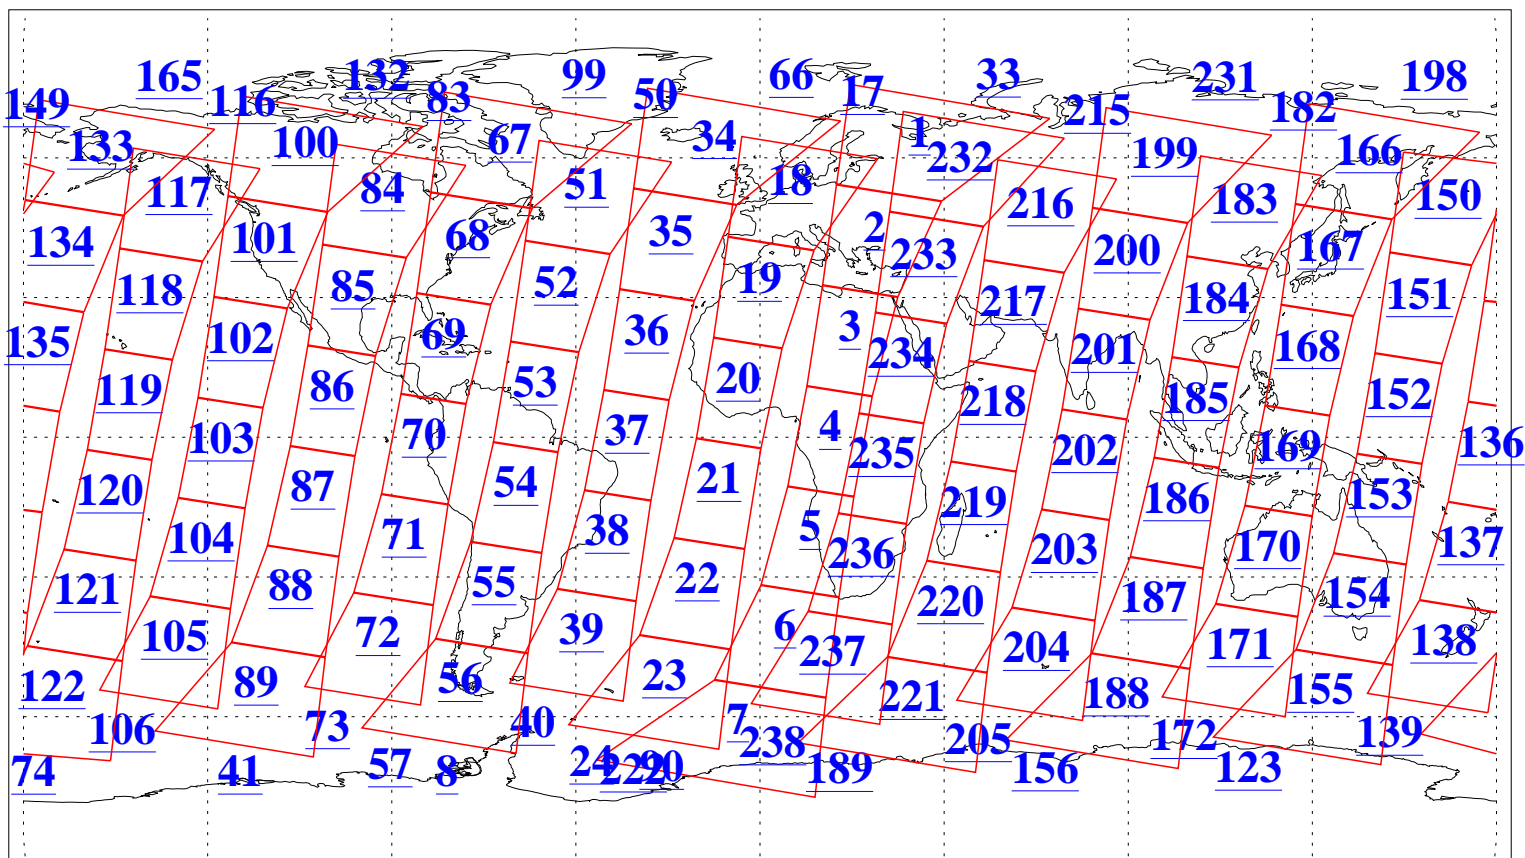

L1B Availability
AMSU Granules: 240
HSB Granules: 0
AIRS Granules: 240

5 Oct 2019
DoY 278
Aqua Day 6363
Granules: 1 to 120

Granules: 121 to 240

Legend: AMSU Available, HSB Available, AIRS Available

L1B Availability
AMSU Granules: 240
HSB Granules: 0
AIRS Granules: 240

5 Oct 2019
DoY 278
Aqua Day 6363

Ascending Granules

Descending Granules

Legend: AMSU Available, HSB Available, AIRS Available

L1B Availability
 AMSU Granules: 240
 HSB Granules: 0
 AIRS Granules: 240

5 Oct 2019
 DoY 278
 Aqua Day 6363

Northern Hemisphere Granules

Southern Hemisphere Granules

Legend: AMSU Available, *HSB Available*, **AIRS Available**