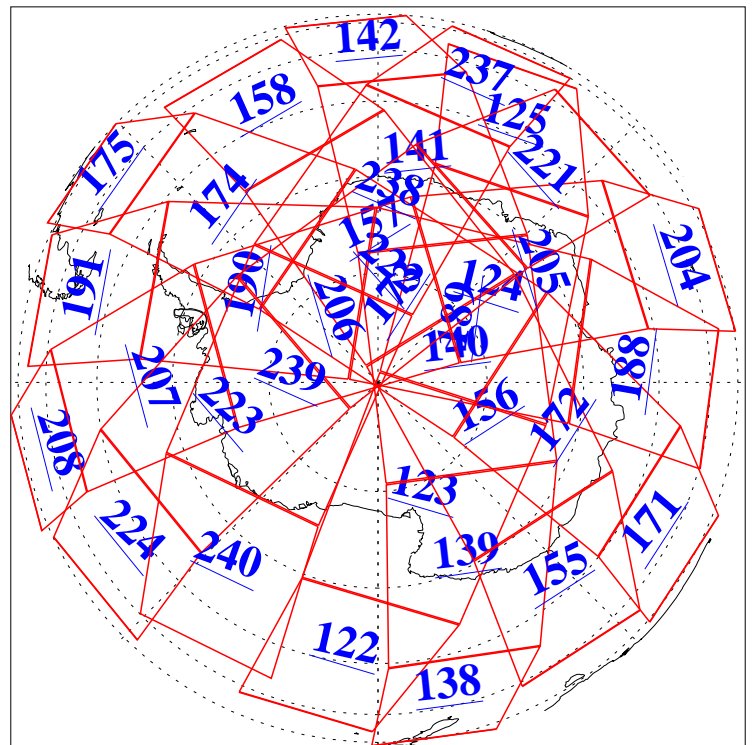

L1B Availability
AMSU Granules: 240
HSB Granules: 0
AIRS Granules: 240

5 Oct 2019
DoY 278
Aqua Day 6363
Granules: 1 to 120

Granules: 121 to 240

Legend: AMSU Available, HSB Available, AIRS Available

L1B Availability
AMSU Granules: 240
HSB Granules: 0
AIRS Granules: 240

5 Oct 2019
DoY 278
Aqua Day 6363

Ascending Granules

Descending Granules

Legend: AMSU Available, HSB Available, AIRS Available

L1B Availability
 AMSU Granules: 240
 HSB Granules: 0
 AIRS Granules: 240

5 Oct 2019
 DoY 278
 Aqua Day 6363

Northern Hemisphere Granules

Southern Hemisphere Granules

Legend: AMSU Available, *HSB Available*, **AIRS Available**