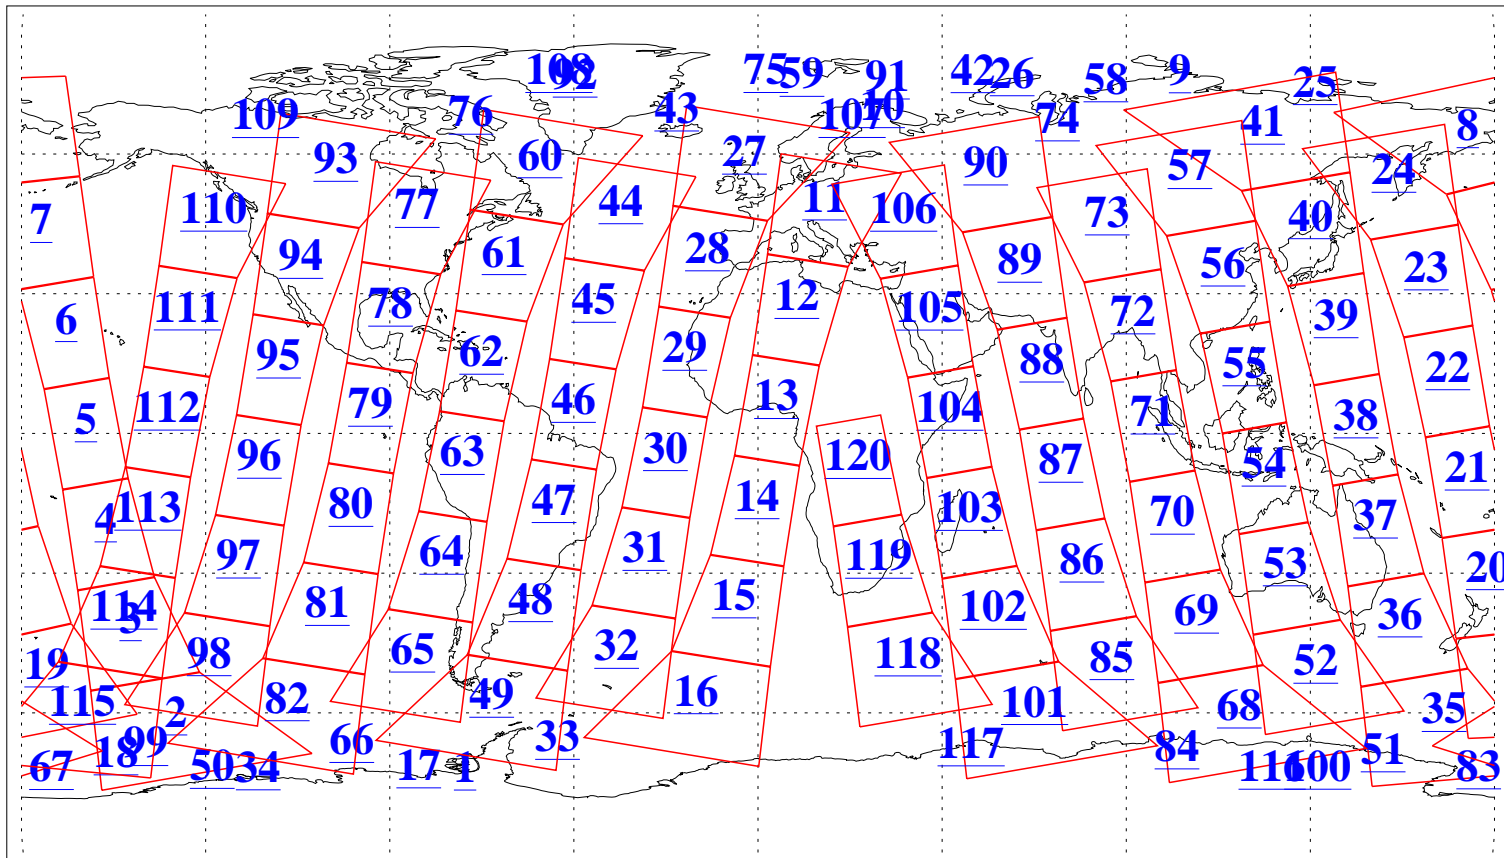

L1B Availability
AMSU Granules: 240
HSB Granules: 0
AIRS Granules: 240

4 Oct 2019
DoY 277
Aqua Day 6362
Granules: 1 to 120

Granules: 121 to 240

Legend: AMSU Available, HSB Available, AIRS Available

L1B Availability
AMSU Granules: 240
HSB Granules: 0
AIRS Granules: 240

4 Oct 2019
DoY 277
Aqua Day 6362
Ascending Granules

Descending Granules

Legend: AMSU Available, HSB Available, AIRS Available

L1B Availability
 AMSU Granules: 240
 HSB Granules: 0
 AIRS Granules: 240

4 Oct 2019
 DoY 277
 Aqua Day 6362

Northern Hemisphere Granules

Southern Hemisphere Granules

Legend: AMSU Available, HSB Available, AIRS Available