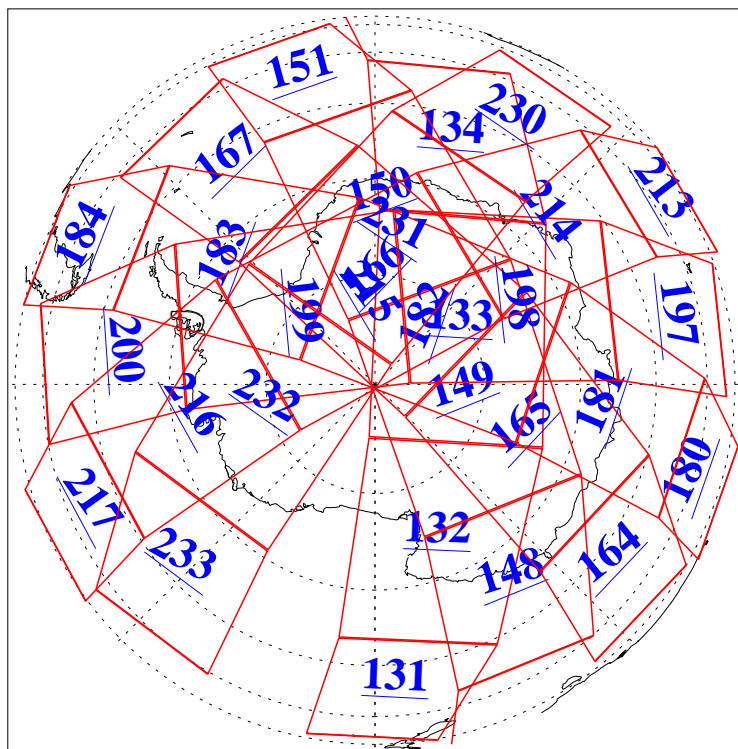

L1B Availability
AMSU Granules: 240
HSB Granules: 0
AIRS Granules: 240

4 Oct 2019
DoY 277
Aqua Day 6362
Granules: 1 to 120

Granules: 121 to 240

Legend: AMSU Available, HSB Available, AIRS Available

L1B Availability
AMSU Granules: 240
HSB Granules: 0
AIRS Granules: 240

4 Oct 2019
DoY 277
Aqua Day 6362
Ascending Granules

Descending Granules

Legend: AMSU Available, HSB Available, AIRS Available

L1B Availability
 AMSU Granules: 240
 HSB Granules: 0
 AIRS Granules: 240

4 Oct 2019
 DoY 277
 Aqua Day 6362

Northern Hemisphere Granules

Southern Hemisphere Granules

Legend: AMSU Available, HSB Available, AIRS Available