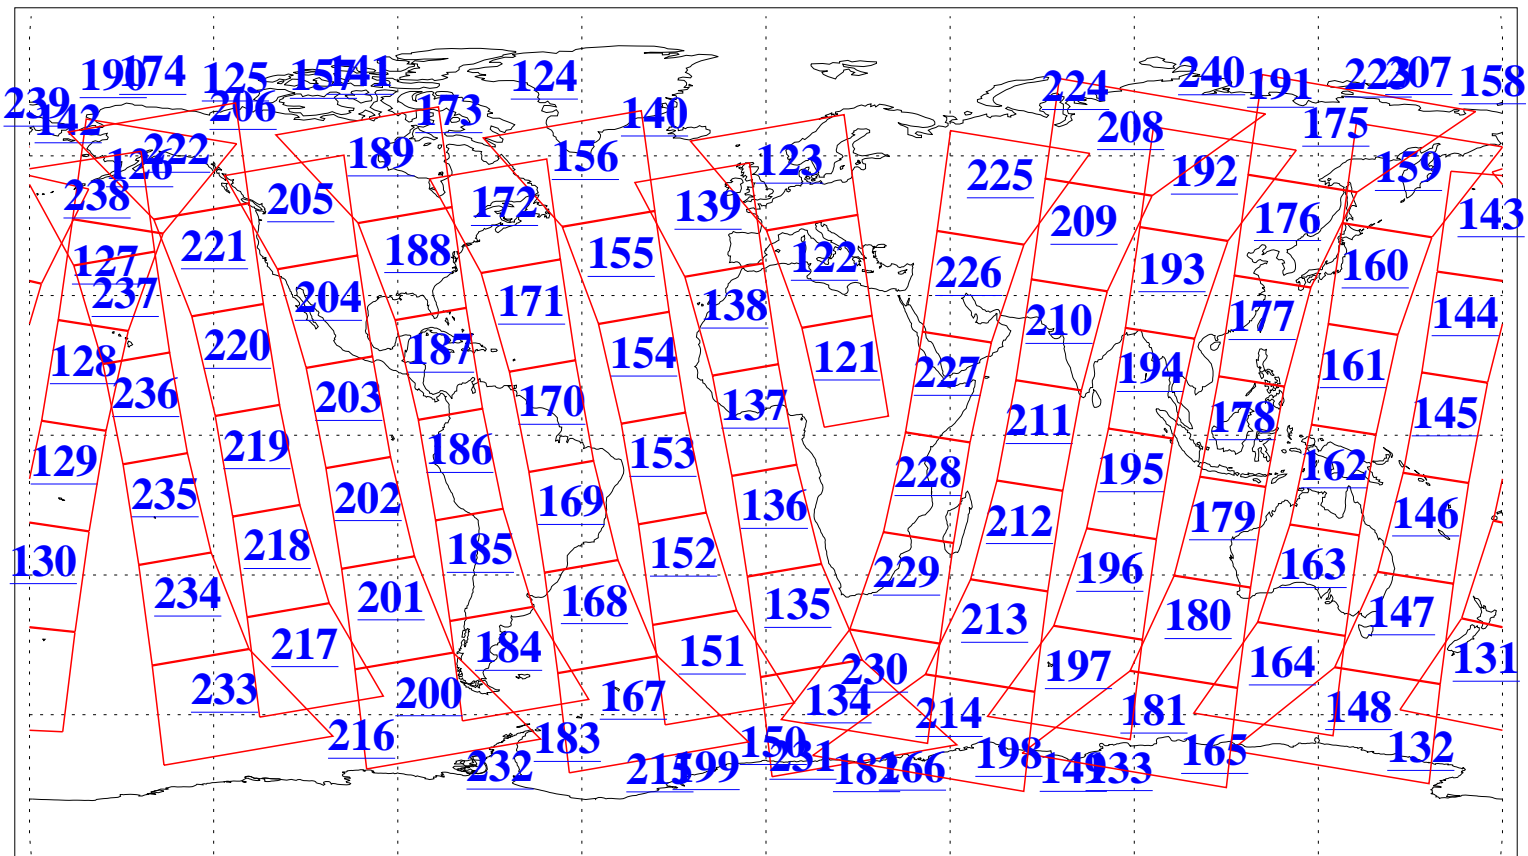

L1B Availability
AMSU Granules: 240
HSB Granules: 0
AIRS Granules: 240

4 Oct 2019
DoY 277
Aqua Day 6362
Granules: 1 to 120

Granules: 121 to 240

Legend: AMSU Available, HSB Available, AIRS Available

L1B Availability
AMSU Granules: 240
HSB Granules: 0
AIRS Granules: 240

4 Oct 2019
DoY 277
Aqua Day 6362
Ascending Granules

Descending Granules

Legend: AMSU Available, HSB Available, AIRS Available

L1B Availability
 AMSU Granules: 240
 HSB Granules: 0
 AIRS Granules: 240

4 Oct 2019
 DoY 277
 Aqua Day 6362

Northern Hemisphere Granules

Southern Hemisphere Granules

Legend: AMSU Available, HSB Available, AIRS Available