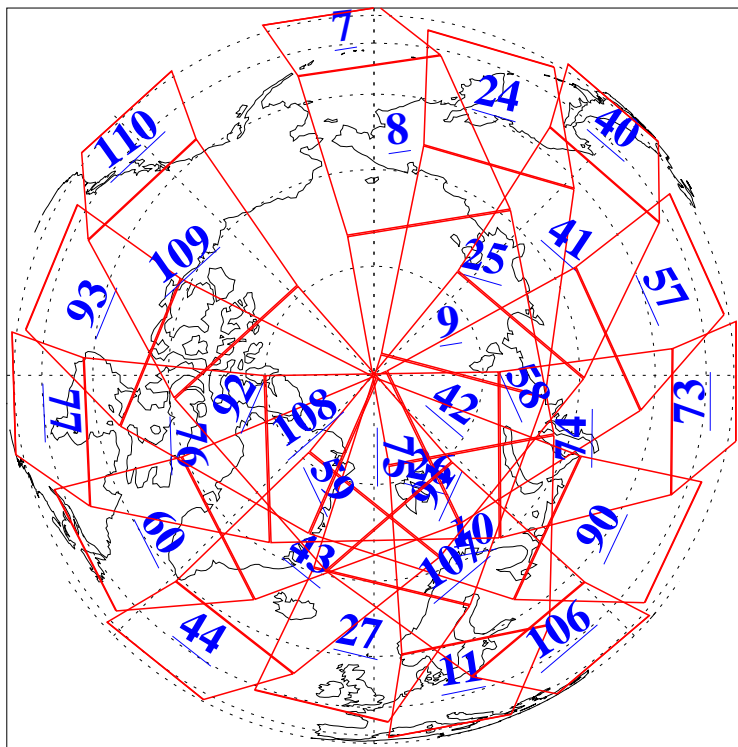

L1B Availability
AMSU Granules: 240
HSB Granules: 0
AIRS Granules: 240

4 Oct 2019
DoY 277
Aqua Day 6362
Granules: 1 to 120

Granules: 121 to 240

Legend: AMSU Available, HSB Available, AIRS Available

L1B Availability
AMSU Granules: 240
HSB Granules: 0
AIRS Granules: 240

4 Oct 2019
DoY 277
Aqua Day 6362
Ascending Granules

Descending Granules

Legend: AMSU Available, HSB Available, AIRS Available

L1B Availability
 AMSU Granules: 240
 HSB Granules: 0
 AIRS Granules: 240

4 Oct 2019
 DoY 277
 Aqua Day 6362

Northern Hemisphere Granules

Southern Hemisphere Granules

Legend: AMSU Available, HSB Available, AIRS Available