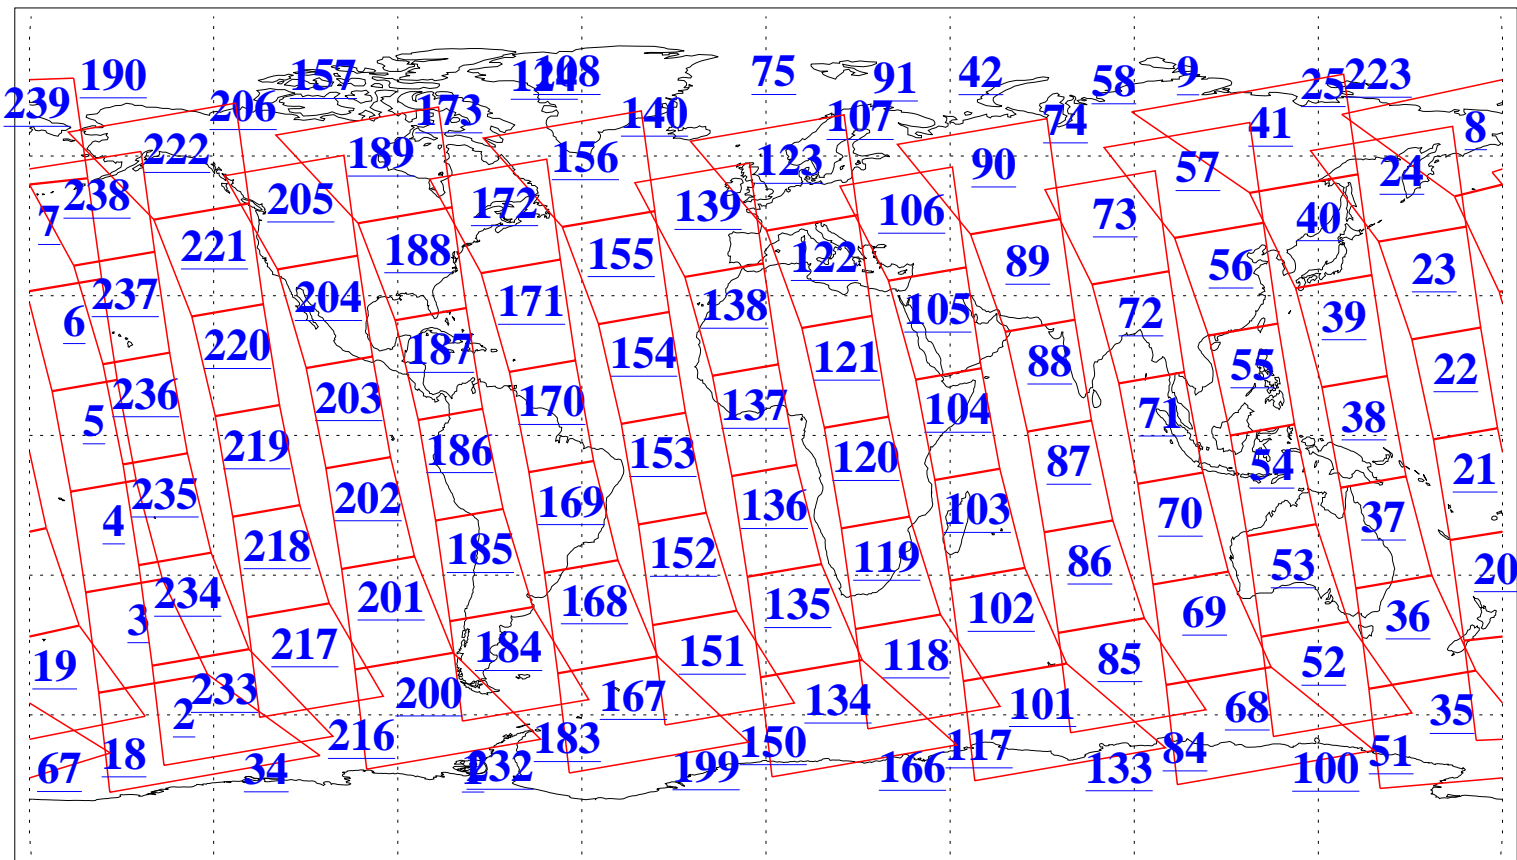

L1B Availability
AMSU Granules: 240
HSB Granules: 0
AIRS Granules: 240

4 Oct 2019
DoY 277
Aqua Day 6362
Granules: 1 to 120

Granules: 121 to 240

Legend: AMSU Available, HSB Available, AIRS Available

L1B Availability
AMSU Granules: 240
HSB Granules: 0
AIRS Granules: 240

4 Oct 2019
DoY 277
Aqua Day 6362
Ascending Granules

Descending Granules

Legend: AMSU Available, HSB Available, AIRS Available

L1B Availability
 AMSU Granules: 240
 HSB Granules: 0
 AIRS Granules: 240

4 Oct 2019
 DoY 277
 Aqua Day 6362

Northern Hemisphere Granules

Southern Hemisphere Granules

Legend: AMSU Available, HSB Available, AIRS Available