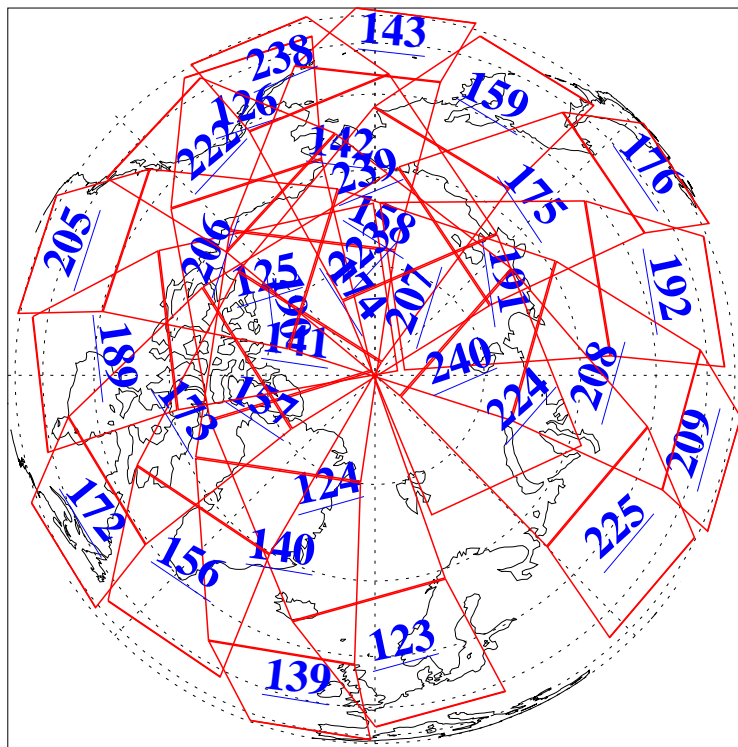

L1B Availability
AMSU Granules: 240
HSB Granules: 0
AIRS Granules: 240

4 Oct 2019
DoY 277
Aqua Day 6362
Granules: 1 to 120

Granules: 121 to 240

Legend: AMSU Available, HSB Available, AIRS Available

L1B Availability
AMSU Granules: 240
HSB Granules: 0
AIRS Granules: 240

4 Oct 2019
DoY 277
Aqua Day 6362
Ascending Granules

Descending Granules

Legend: AMSU Available, HSB Available, AIRS Available

L1B Availability
 AMSU Granules: 240
 HSB Granules: 0
 AIRS Granules: 240

4 Oct 2019
 DoY 277
 Aqua Day 6362

Northern Hemisphere Granules

Southern Hemisphere Granules

Legend: AMSU Available, HSB Available, AIRS Available