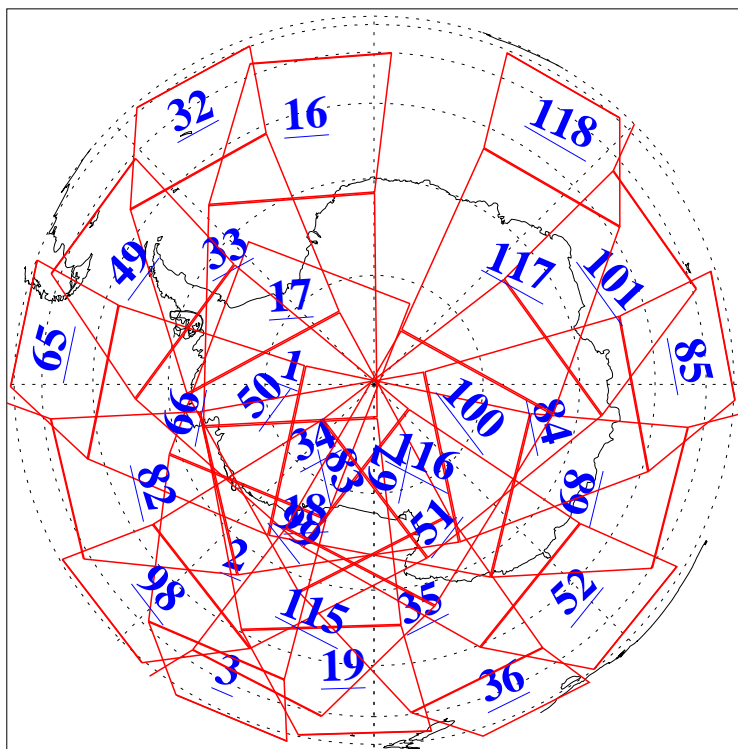

L1B Availability
AMSU Granules: 240
HSB Granules: 0
AIRS Granules: 240

4 Oct 2019
DoY 277
Aqua Day 6362
Granules: 1 to 120

Granules: 121 to 240

Legend: AMSU Available, HSB Available, AIRS Available

L1B Availability
AMSU Granules: 240
HSB Granules: 0
AIRS Granules: 240

4 Oct 2019
DoY 277
Aqua Day 6362
Ascending Granules

Descending Granules

Legend: AMSU Available, HSB Available, AIRS Available

L1B Availability
 AMSU Granules: 240
 HSB Granules: 0
 AIRS Granules: 240

4 Oct 2019
 DoY 277
 Aqua Day 6362

Northern Hemisphere Granules

Southern Hemisphere Granules

Legend: AMSU Available, HSB Available, AIRS Available