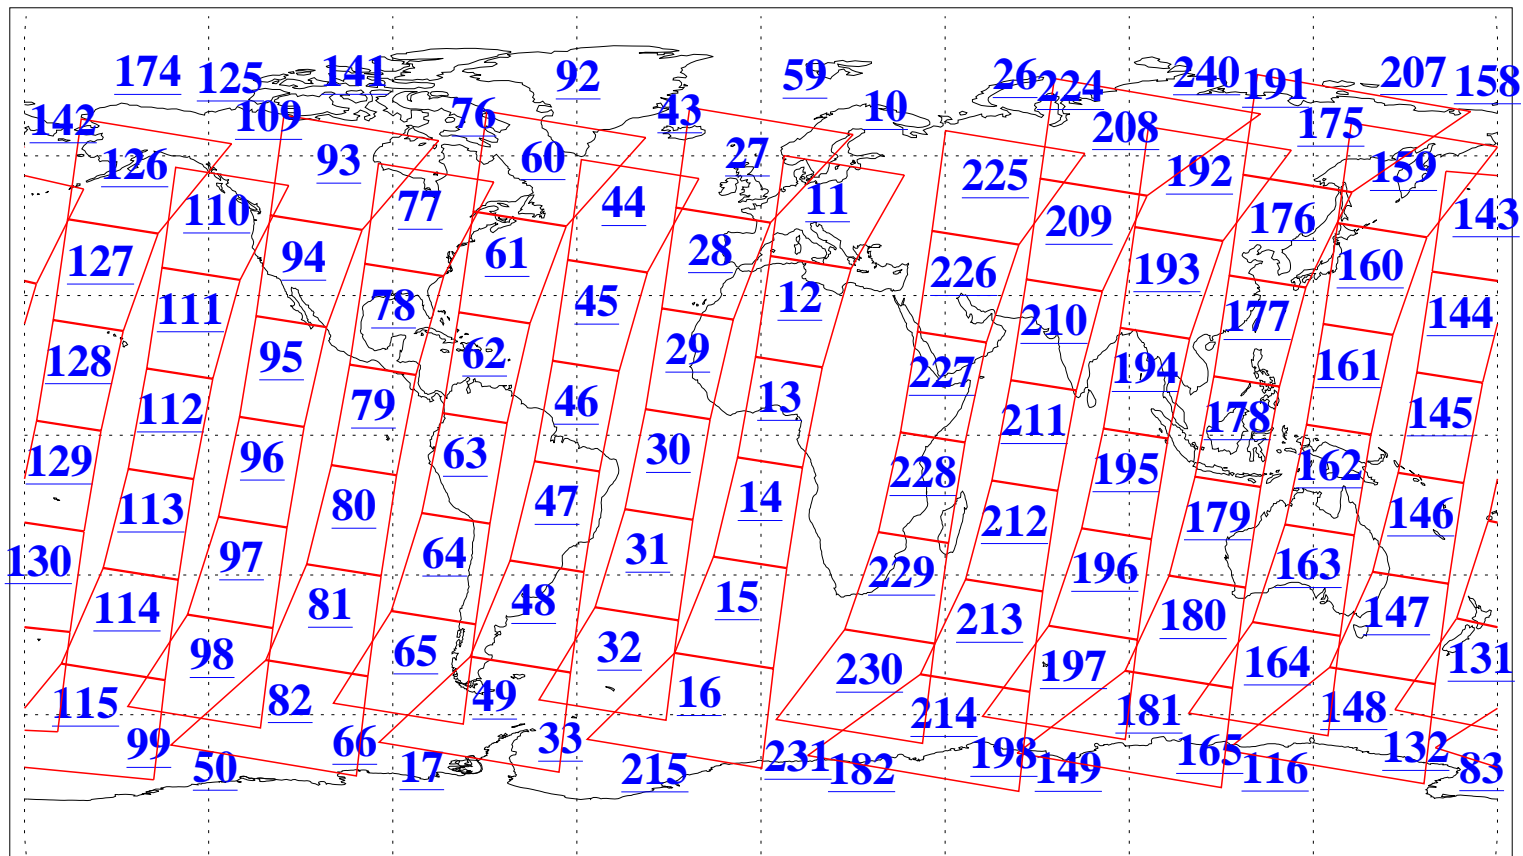

L1B Availability
AMSU Granules: 240
HSB Granules: 0
AIRS Granules: 240

4 Oct 2019
DoY 277
Aqua Day 6362
Granules: 1 to 120

Granules: 121 to 240

Legend: AMSU Available, HSB Available, AIRS Available

L1B Availability
AMSU Granules: 240
HSB Granules: 0
AIRS Granules: 240

4 Oct 2019
DoY 277
Aqua Day 6362
Ascending Granules

Descending Granules

Legend: AMSU Available, HSB Available, AIRS Available

L1B Availability
 AMSU Granules: 240
 HSB Granules: 0
 AIRS Granules: 240

4 Oct 2019
 DoY 277
 Aqua Day 6362

Northern Hemisphere Granules

Southern Hemisphere Granules

Legend: AMSU Available, HSB Available, AIRS Available