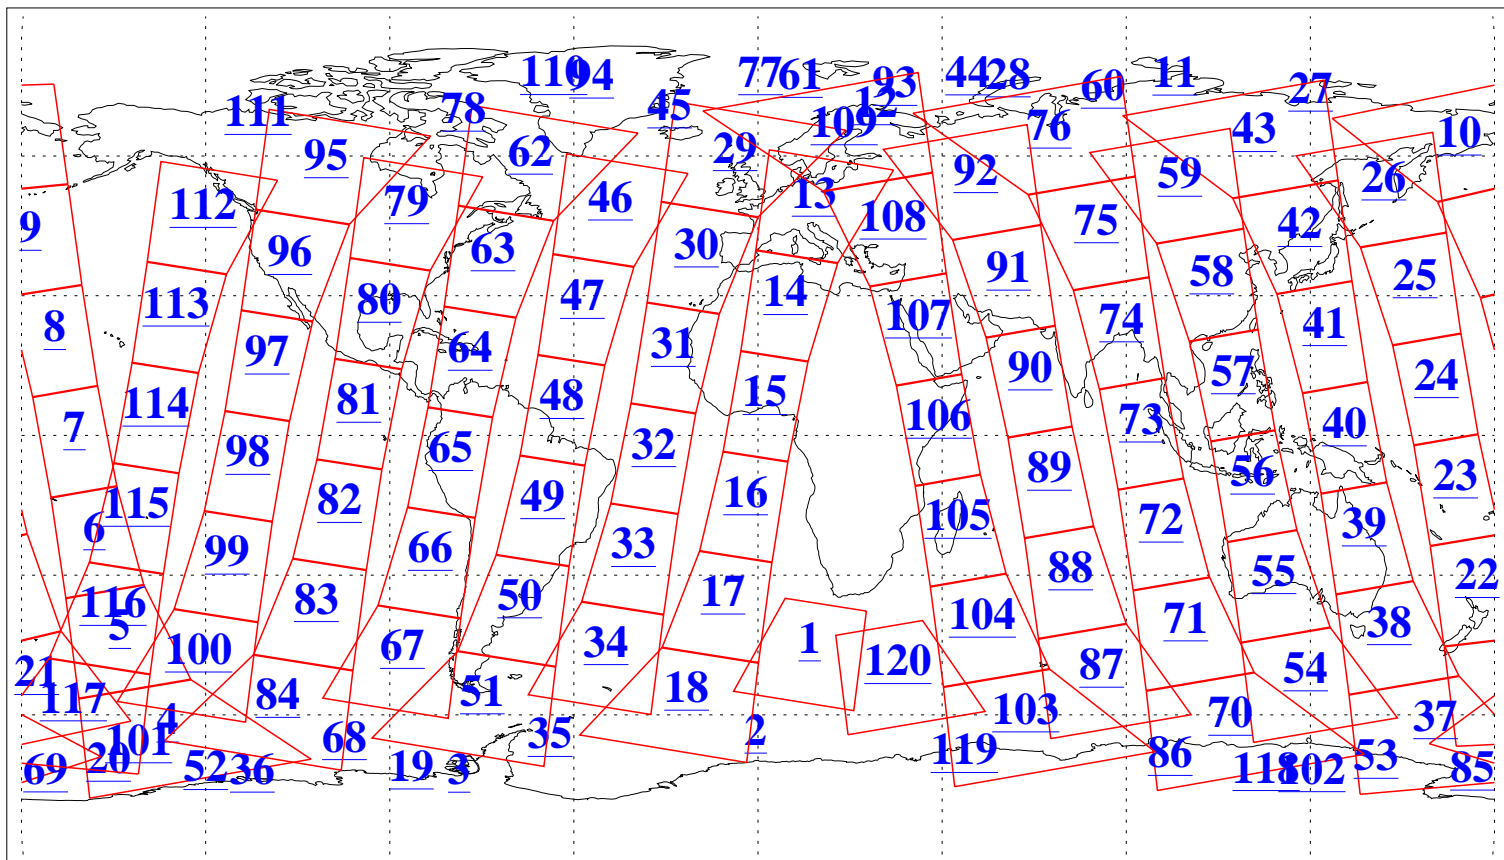

L1B Availability
AMSU Granules: 240
HSB Granules: 0
AIRS Granules: 218

2 Oct 2019
DoY 275
Aqua Day 6360
Granules: 1 to 120

Granules: 121 to 240

Legend: AMSU Available, HSB Available, AIRS Available

L1B Availability
AMSU Granules: 240
HSB Granules: 0
AIRS Granules: 218

2 Oct 2019
DoY 275
Aqua Day 6360

Ascending Granules

Descending Granules

Legend: AMSU Available, HSB Available, AIRS Available

L1B Availability
 AMSU Granules: 240
 HSB Granules: 0
 AIRS Granules: 218

2 Oct 2019
 DoY 275
 Aqua Day 6360

Northern Hemisphere Granules

Southern Hemisphere Granules

Legend: AMSU Available, HSB Available, AIRS Available