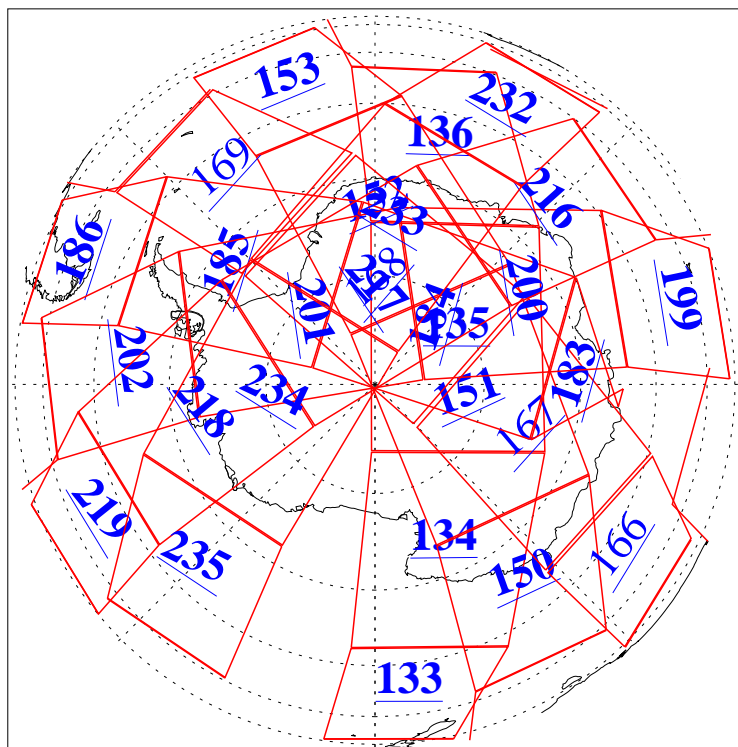

L1B Availability
AMSU Granules: 240
HSB Granules: 0
AIRS Granules: 218

2 Oct 2019
DoY 275
Aqua Day 6360
Granules: 1 to 120

Granules: 121 to 240

Legend: AMSU Available, HSB Available, AIRS Available

L1B Availability
AMSU Granules: 240
HSB Granules: 0
AIRS Granules: 218

2 Oct 2019
DoY 275
Aqua Day 6360

Ascending Granules

Descending Granules

Legend: AMSU Available, HSB Available, AIRS Available

L1B Availability
 AMSU Granules: 240
 HSB Granules: 0
 AIRS Granules: 218

2 Oct 2019
 DoY 275
 Aqua Day 6360

Northern Hemisphere Granules

Southern Hemisphere Granules

Legend: AMSU Available, HSB Available, AIRS Available