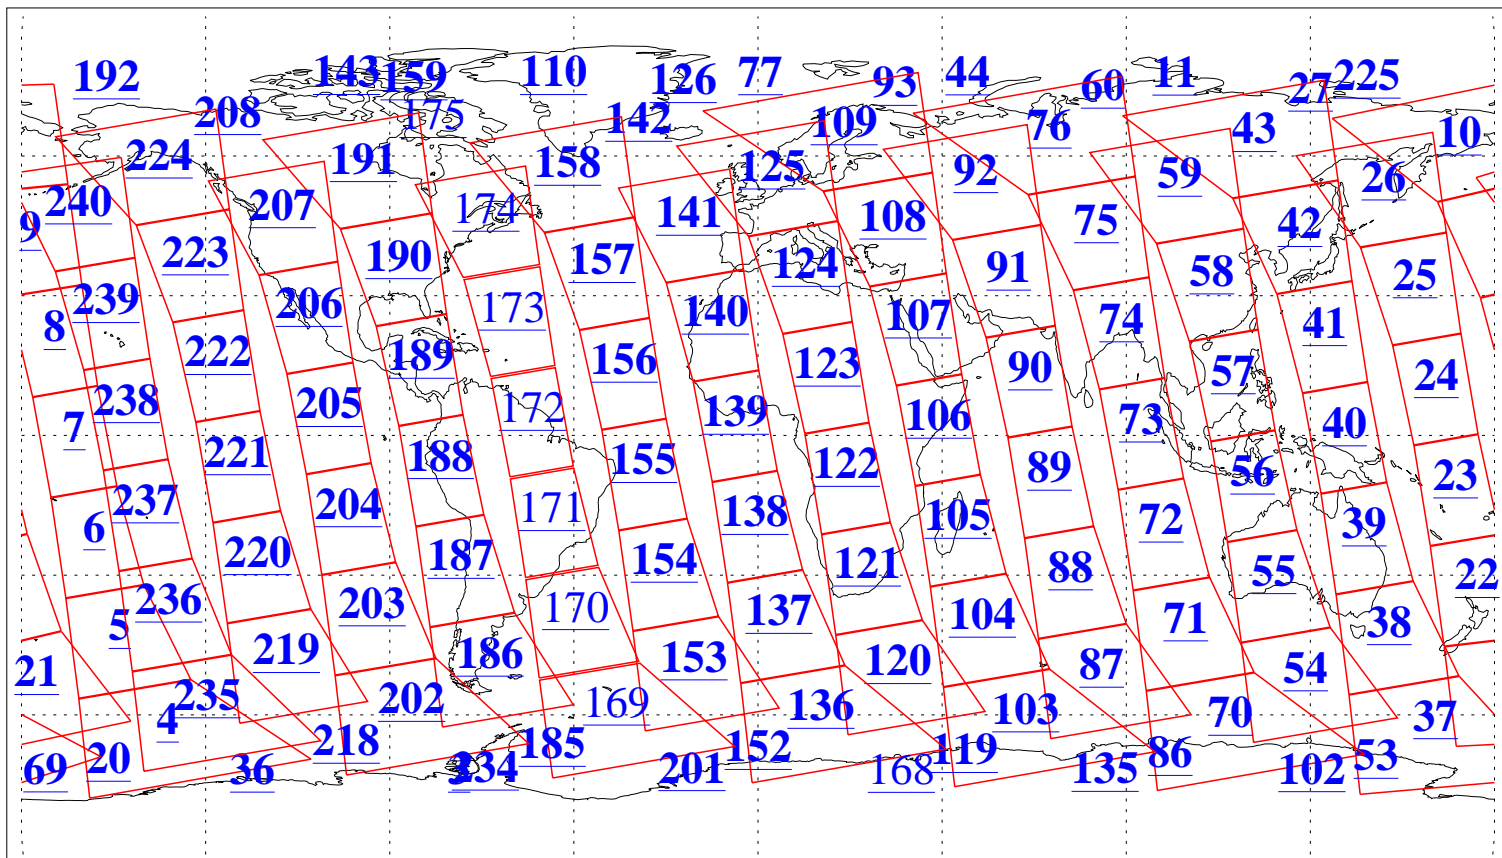

L1B Availability
AMSU Granules: 240
HSB Granules: 0
AIRS Granules: 218

2 Oct 2019
DoY 275
Aqua Day 6360
Granules: 1 to 120

Granules: 121 to 240

Legend: AMSU Available, HSB Available, AIRS Available

L1B Availability
AMSU Granules: 240
HSB Granules: 0
AIRS Granules: 218

2 Oct 2019
DoY 275
Aqua Day 6360

Ascending Granules

Descending Granules

Legend: AMSU Available, HSB Available, AIRS Available

L1B Availability
 AMSU Granules: 240
 HSB Granules: 0
 AIRS Granules: 218

2 Oct 2019
 DoY 275
 Aqua Day 6360

Northern Hemisphere Granules

Southern Hemisphere Granules

Legend: AMSU Available, HSB Available, AIRS Available