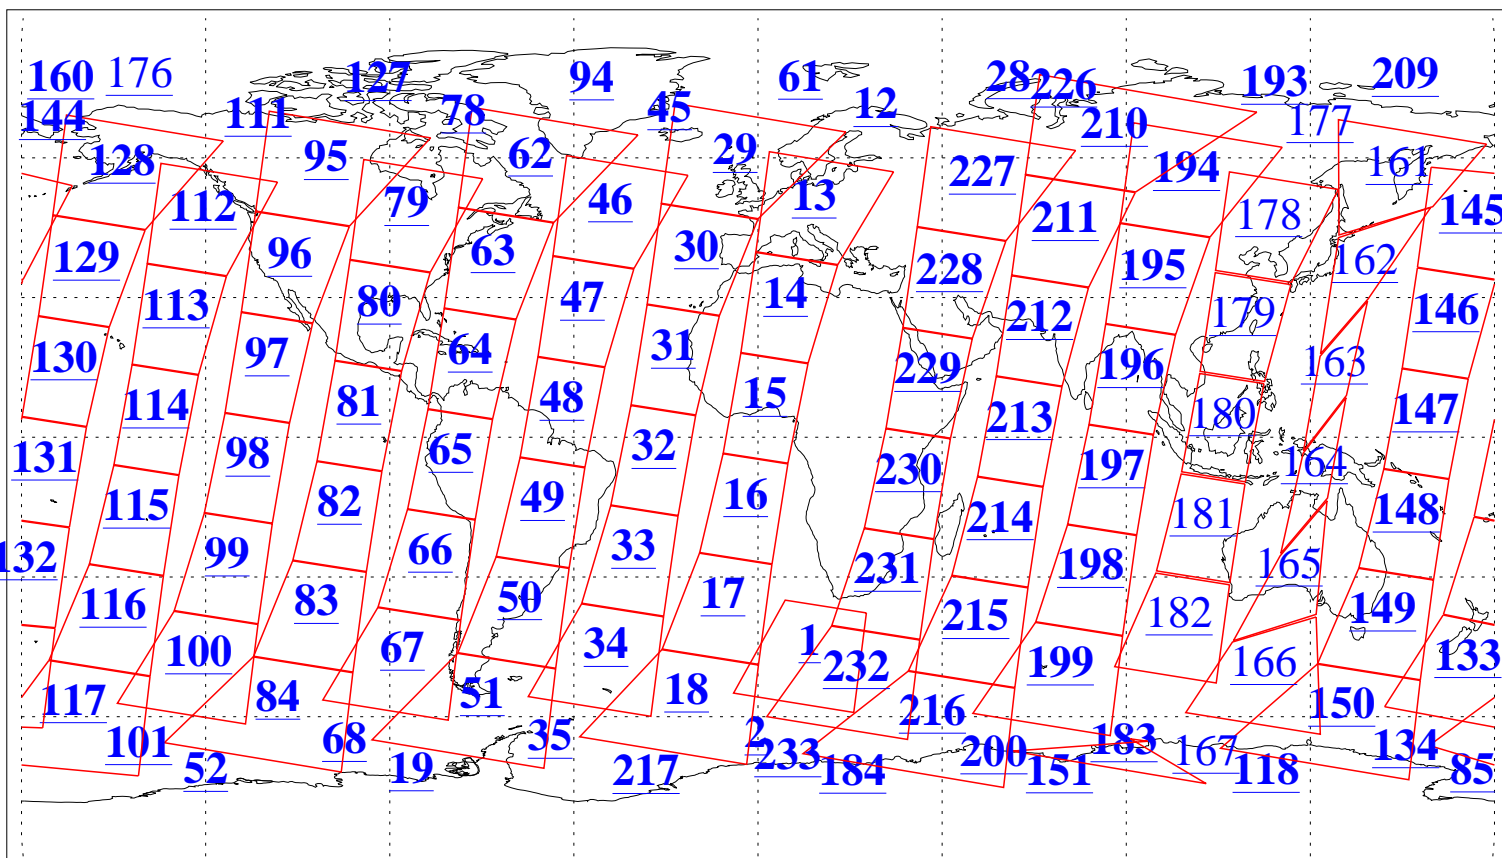

L1B Availability
AMSU Granules: 240
HSB Granules: 0
AIRS Granules: 218

2 Oct 2019
DoY 275
Aqua Day 6360
Granules: 1 to 120

Granules: 121 to 240

Legend: AMSU Available, HSB Available, AIRS Available

L1B Availability
AMSU Granules: 240
HSB Granules: 0
AIRS Granules: 218

2 Oct 2019
DoY 275
Aqua Day 6360

Ascending Granules

Descending Granules

Legend: AMSU Available, HSB Available, AIRS Available

L1B Availability
 AMSU Granules: 240
 HSB Granules: 0
 AIRS Granules: 218

2 Oct 2019
 DoY 275
 Aqua Day 6360

Northern Hemisphere Granules

Southern Hemisphere Granules

Legend: AMSU Available, HSB Available, AIRS Available