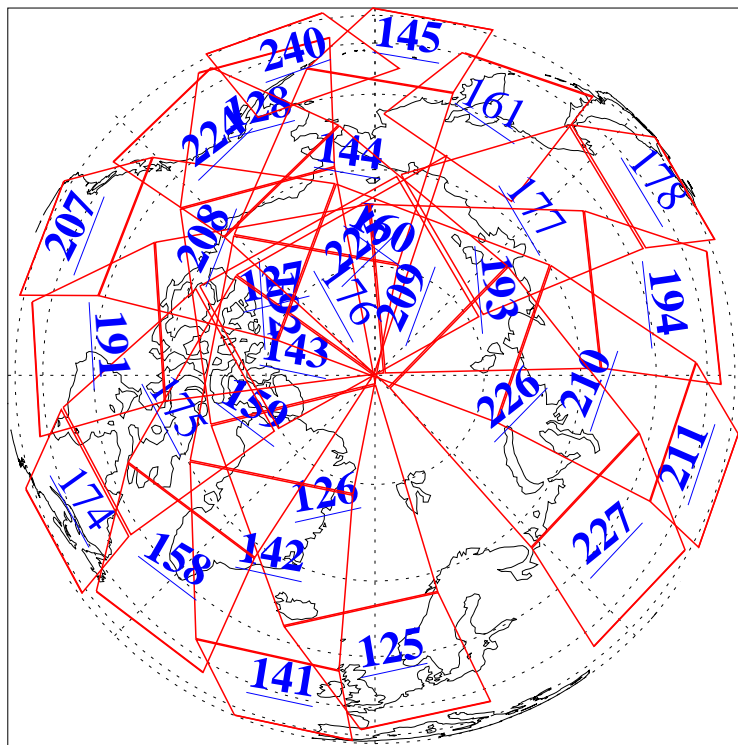

2 Oct 2019
DoY 275
Aqua Day 6360

Ascending Granules

Descending Granules

Legend: AMSU Available, HSB Available, AIRS Available

L1B Availability
 AMSU Granules: 240
 HSB Granules: 0
 AIRS Granules: 218

2 Oct 2019
 DoY 275
 Aqua Day 6360

Northern Hemisphere Granules

Southern Hemisphere Granules

Legend: AMSU Available, HSB Available, AIRS Available