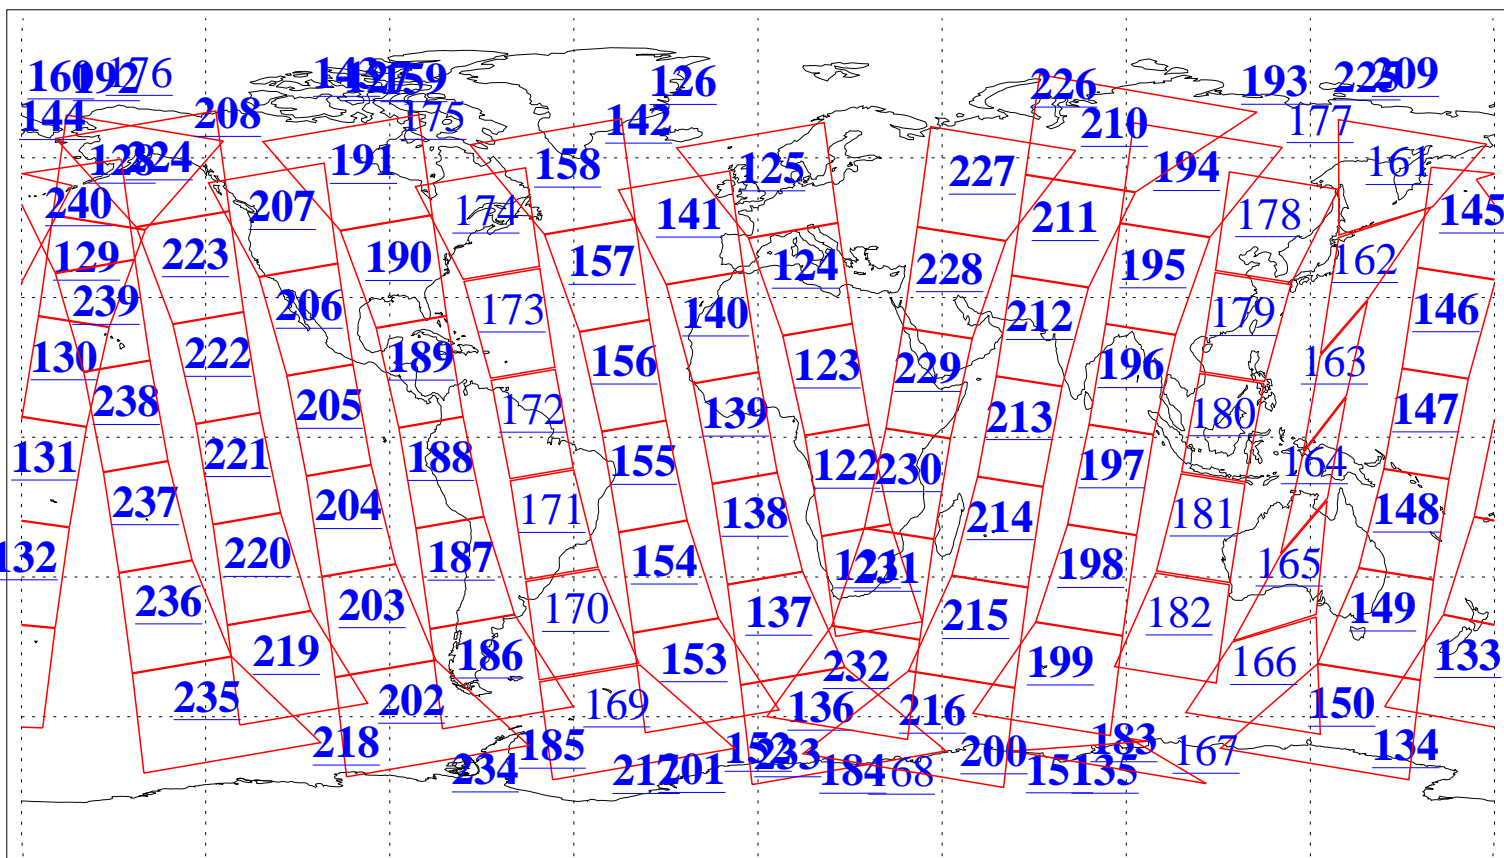

L1B Availability
AMSU Granules: 240
HSB Granules: 0
AIRS Granules: 218

2 Oct 2019
DoY 275
Aqua Day 6360
Granules: 1 to 120

Granules: 121 to 240

Legend: AMSU Available, HSB Available, AIRS Available

L1B Availability
AMSU Granules: 240
HSB Granules: 0
AIRS Granules: 218

2 Oct 2019
DoY 275
Aqua Day 6360

Ascending Granules

Descending Granules

Legend: AMSU Available, HSB Available, AIRS Available

L1B Availability
 AMSU Granules: 240
 HSB Granules: 0
 AIRS Granules: 218

2 Oct 2019
 DoY 275
 Aqua Day 6360

Northern Hemisphere Granules

Southern Hemisphere Granules

Legend: AMSU Available, HSB Available, AIRS Available