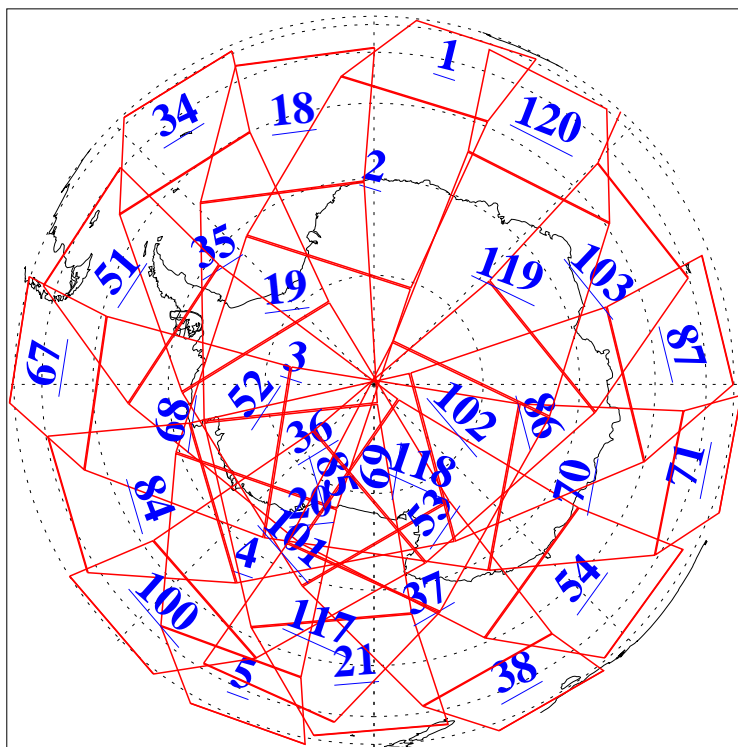

L1B Availability
AMSU Granules: 240
HSB Granules: 0
AIRS Granules: 218

2 Oct 2019
DoY 275
Aqua Day 6360
Granules: 1 to 120

Granules: 121 to 240

Legend: AMSU Available, HSB Available, AIRS Available

L1B Availability
AMSU Granules: 240
HSB Granules: 0
AIRS Granules: 218

2 Oct 2019
DoY 275
Aqua Day 6360

Ascending Granules

Descending Granules

Legend: AMSU Available, HSB Available, AIRS Available

L1B Availability
 AMSU Granules: 240
 HSB Granules: 0
 AIRS Granules: 218

2 Oct 2019
 DoY 275
 Aqua Day 6360

Northern Hemisphere Granules

Southern Hemisphere Granules

Legend: AMSU Available, HSB Available, AIRS Available