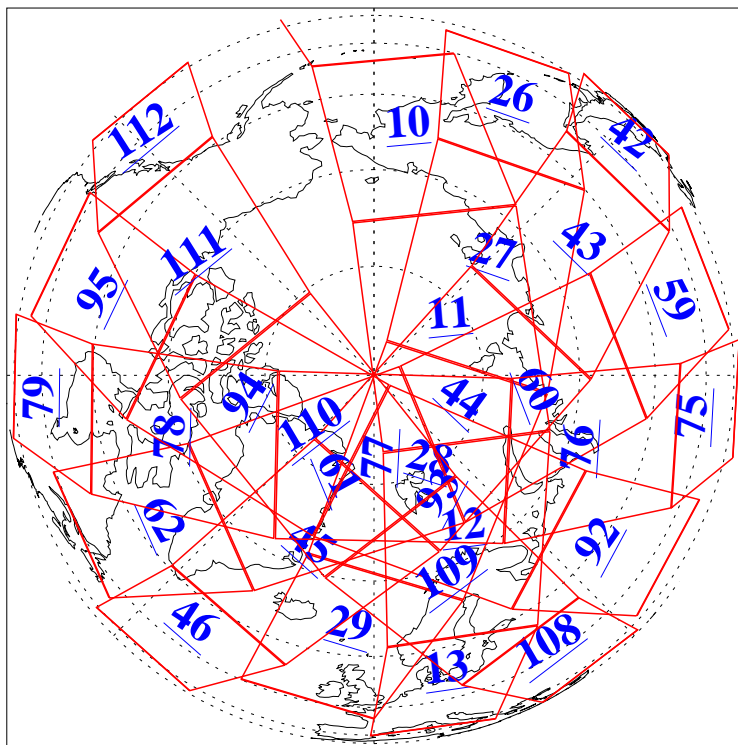

L1B Availability
AMSU Granules: 240
HSB Granules: 0
AIRS Granules: 218

2 Oct 2019
DoY 275
Aqua Day 6360
Granules: 1 to 120

Granules: 121 to 240

Legend: AMSU Available, HSB Available, AIRS Available

L1B Availability
AMSU Granules: 240
HSB Granules: 0
AIRS Granules: 218

2 Oct 2019
DoY 275
Aqua Day 6360

Ascending Granules

Descending Granules

Legend: AMSU Available, HSB Available, AIRS Available

L1B Availability
 AMSU Granules: 240
 HSB Granules: 0
 AIRS Granules: 218

2 Oct 2019
 DoY 275
 Aqua Day 6360

Northern Hemisphere Granules

Southern Hemisphere Granules

Legend: AMSU Available, HSB Available, AIRS Available