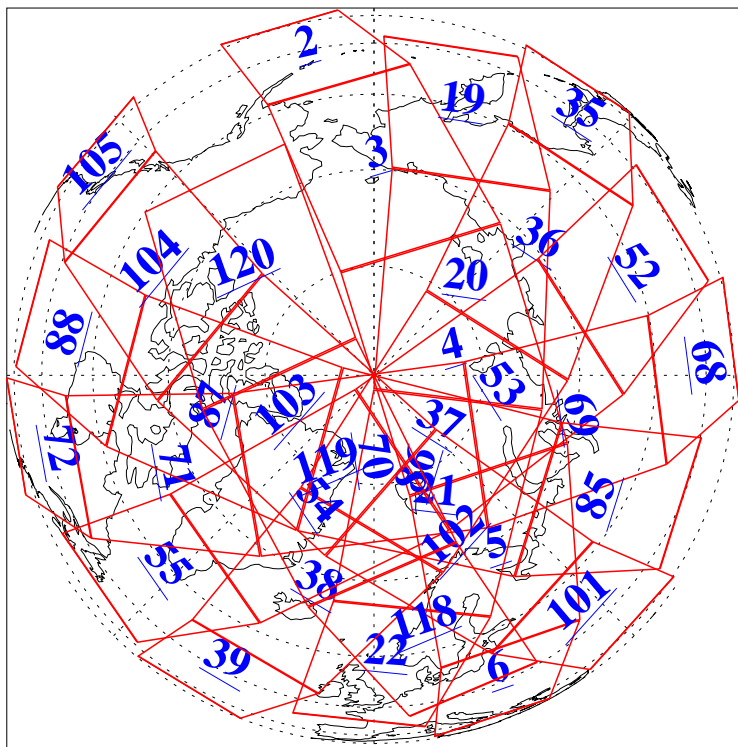

L1B Availability
AMSU Granules: 240
HSB Granules: 0
AIRS Granules: 240

1 Oct 2019
DoY 274
Aqua Day 6359
Granules: 1 to 120

Granules: 121 to 240

Legend: AMSU Available, HSB Available, AIRS Available

L1B Availability
AMSU Granules: 240
HSB Granules: 0
AIRS Granules: 240

1 Oct 2019
DoY 274
Aqua Day 6359

Ascending Granules

Descending Granules

Legend: AMSU Available, HSB Available, AIRS Available

L1B Availability
 AMSU Granules: 240
 HSB Granules: 0
 AIRS Granules: 240

1 Oct 2019
 DoY 274
 Aqua Day 6359

Northern Hemisphere Granules

Southern Hemisphere Granules

Legend: AMSU Available, HSB Available, AIRS Available