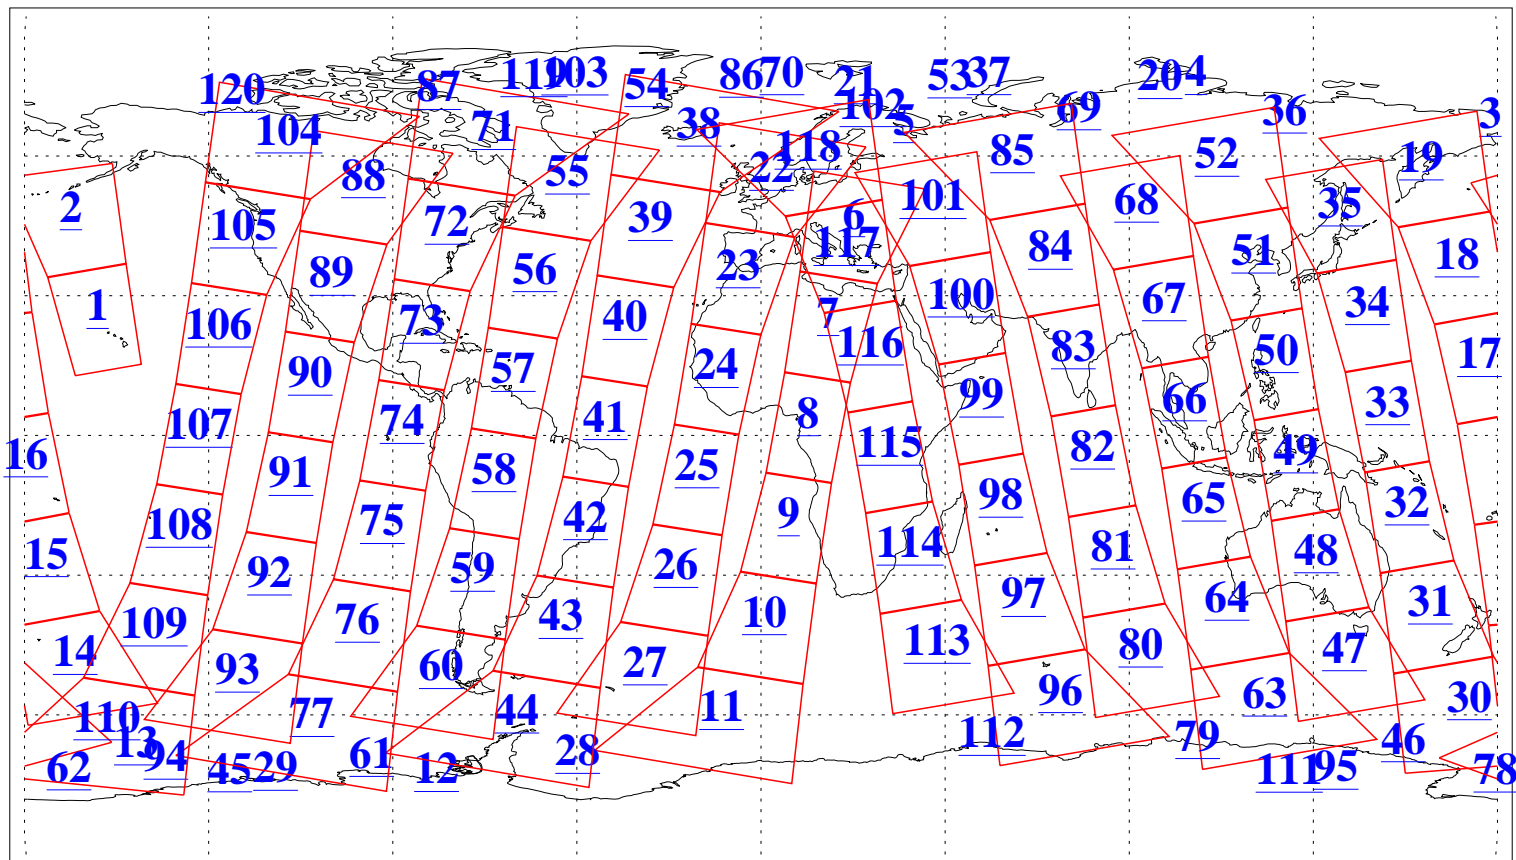

L1B Availability
AMSU Granules: 240
HSB Granules: 0
AIRS Granules: 240

1 Oct 2019
DoY 274
Aqua Day 6359
Granules: 1 to 120

Granules: 121 to 240

Legend: AMSU Available, HSB Available, AIRS Available

L1B Availability
AMSU Granules: 240
HSB Granules: 0
AIRS Granules: 240

1 Oct 2019
DoY 274
Aqua Day 6359

Ascending Granules

Descending Granules

Legend: AMSU Available, HSB Available, AIRS Available

L1B Availability
 AMSU Granules: 240
 HSB Granules: 0
 AIRS Granules: 240

1 Oct 2019
 DoY 274
 Aqua Day 6359

Northern Hemisphere Granules

Southern Hemisphere Granules

Legend: AMSU Available, HSB Available, AIRS Available