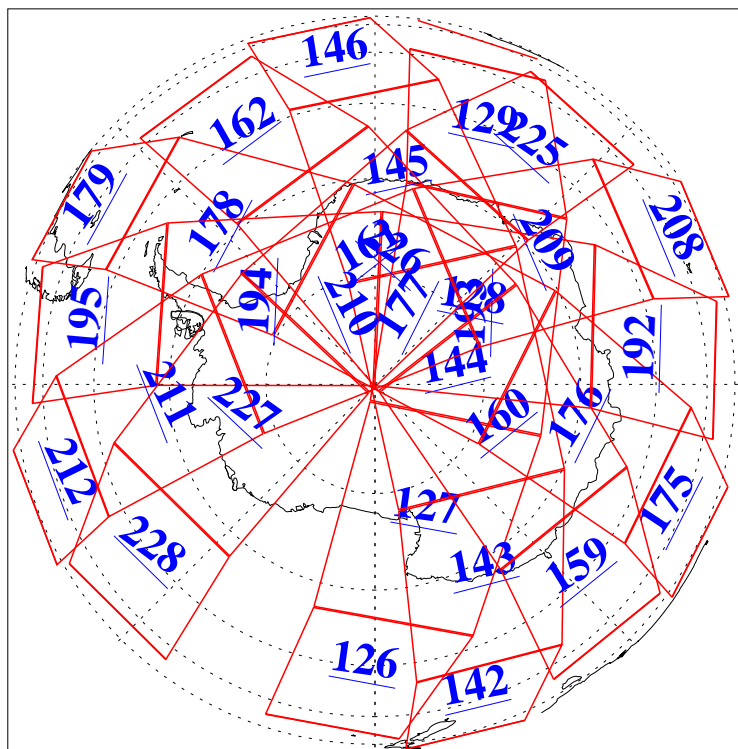

L1B Availability
AMSU Granules: 240
HSB Granules: 0
AIRS Granules: 240

1 Oct 2019
DoY 274
Aqua Day 6359
Granules: 1 to 120

Granules: 121 to 240

Legend: AMSU Available, HSB Available, AIRS Available

L1B Availability
AMSU Granules: 240
HSB Granules: 0
AIRS Granules: 240

1 Oct 2019
DoY 274
Aqua Day 6359

Ascending Granules

Descending Granules

Legend: AMSU Available, HSB Available, AIRS Available

L1B Availability
 AMSU Granules: 240
 HSB Granules: 0
 AIRS Granules: 240

1 Oct 2019
 DoY 274
 Aqua Day 6359

Northern Hemisphere Granules

Southern Hemisphere Granules

Legend: AMSU Available, HSB Available, AIRS Available