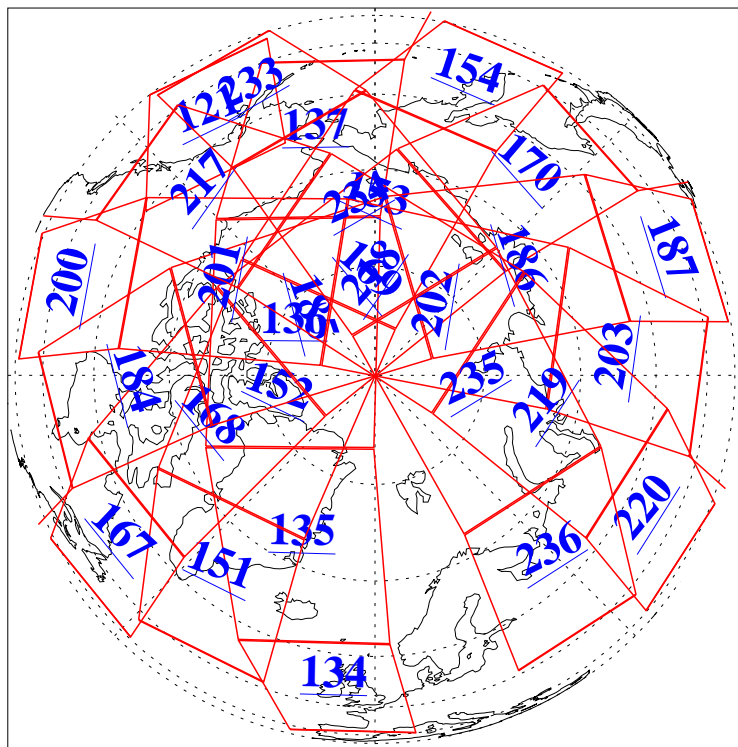

1 Oct 2019
DoY 274
Aqua Day 6359

Ascending Granules

Descending Granules

Legend: AMSU Available, HSB Available, AIRS Available

L1B Availability
 AMSU Granules: 240
 HSB Granules: 0
 AIRS Granules: 240

1 Oct 2019
 DoY 274
 Aqua Day 6359

Northern Hemisphere Granules

Southern Hemisphere Granules

Legend: AMSU Available, HSB Available, AIRS Available