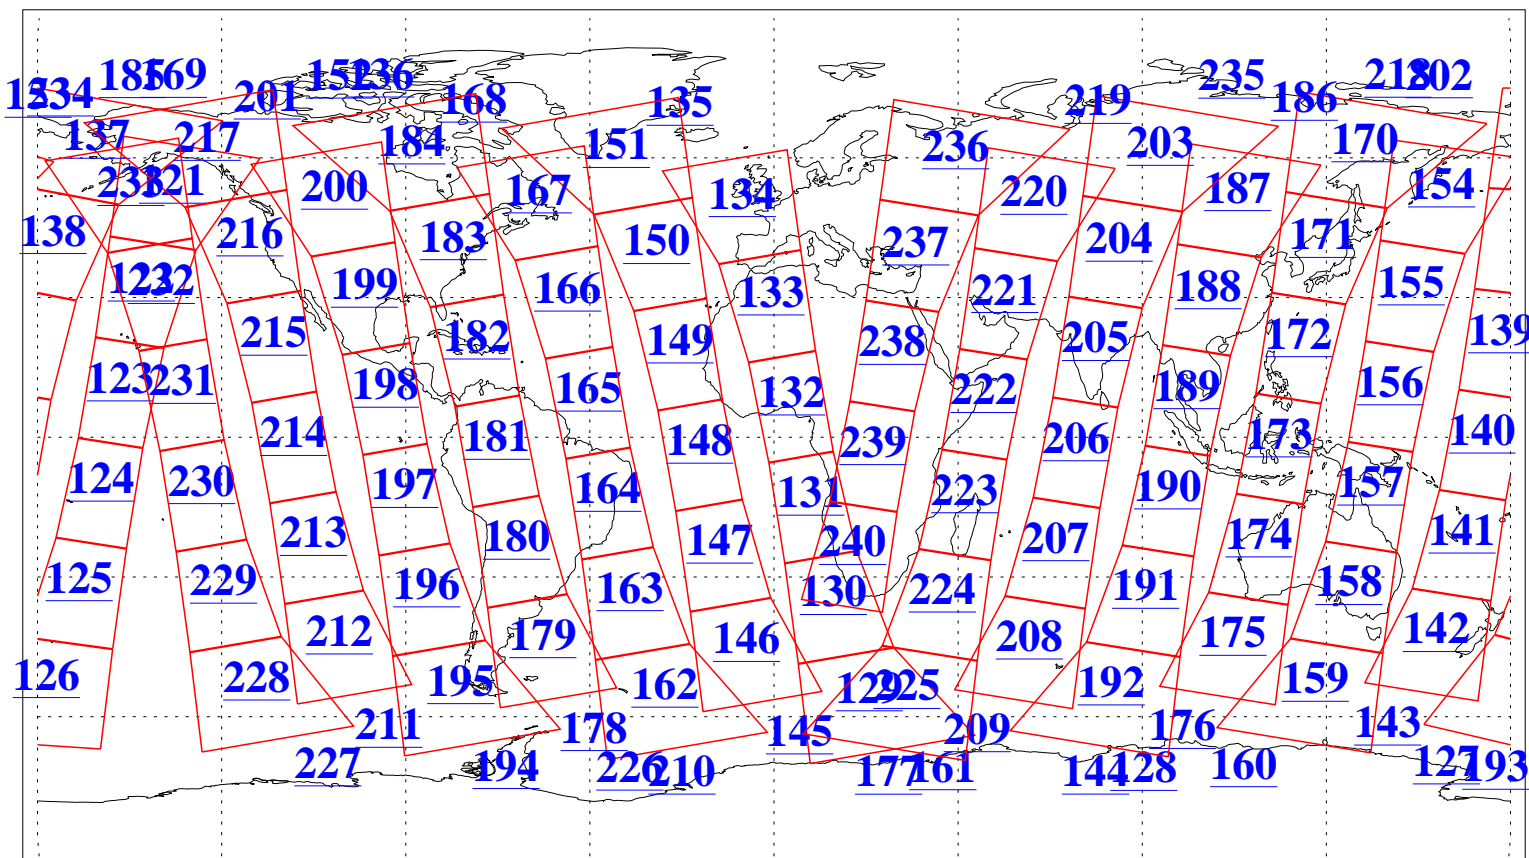

L1B Availability
AMSU Granules: 240
HSB Granules: 0
AIRS Granules: 240

1 Oct 2019
DoY 274
Aqua Day 6359
Granules: 1 to 120

Granules: 121 to 240

Legend: AMSU Available, HSB Available, AIRS Available

L1B Availability
AMSU Granules: 240
HSB Granules: 0
AIRS Granules: 240

1 Oct 2019
DoY 274
Aqua Day 6359

Ascending Granules

Descending Granules

Legend: AMSU Available, HSB Available, AIRS Available

L1B Availability
 AMSU Granules: 240
 HSB Granules: 0
 AIRS Granules: 240

1 Oct 2019
 DoY 274
 Aqua Day 6359

Northern Hemisphere Granules

Southern Hemisphere Granules

Legend: AMSU Available, HSB Available, AIRS Available