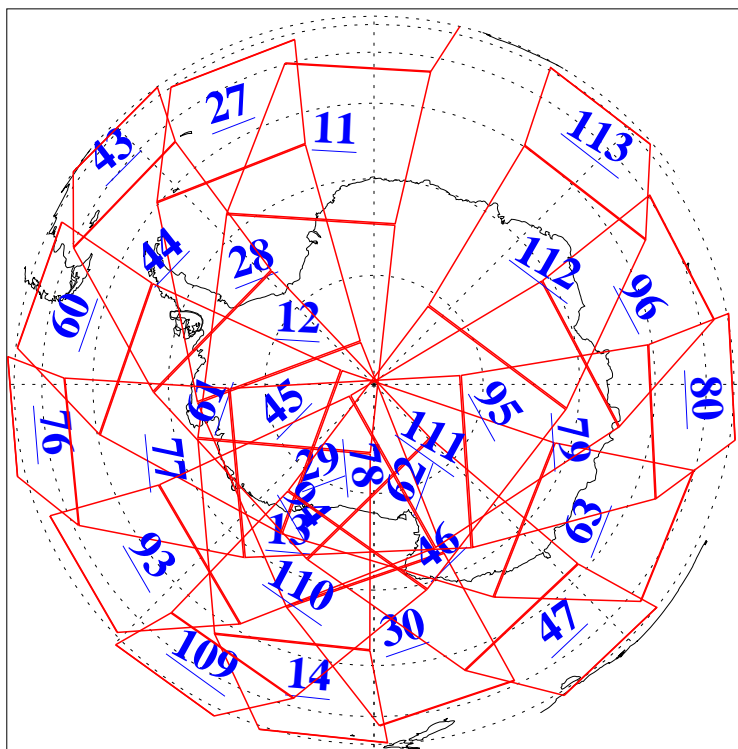

L1B Availability
AMSU Granules: 240
HSB Granules: 0
AIRS Granules: 240

1 Oct 2019
DoY 274
Aqua Day 6359
Granules: 1 to 120

Granules: 121 to 240

Legend: AMSU Available, HSB Available, AIRS Available

L1B Availability
AMSU Granules: 240
HSB Granules: 0
AIRS Granules: 240

1 Oct 2019
DoY 274
Aqua Day 6359

Ascending Granules

Descending Granules

Legend: AMSU Available, HSB Available, AIRS Available

L1B Availability
 AMSU Granules: 240
 HSB Granules: 0
 AIRS Granules: 240

1 Oct 2019
 DoY 274
 Aqua Day 6359

Northern Hemisphere Granules

Southern Hemisphere Granules

Legend: AMSU Available, HSB Available, AIRS Available