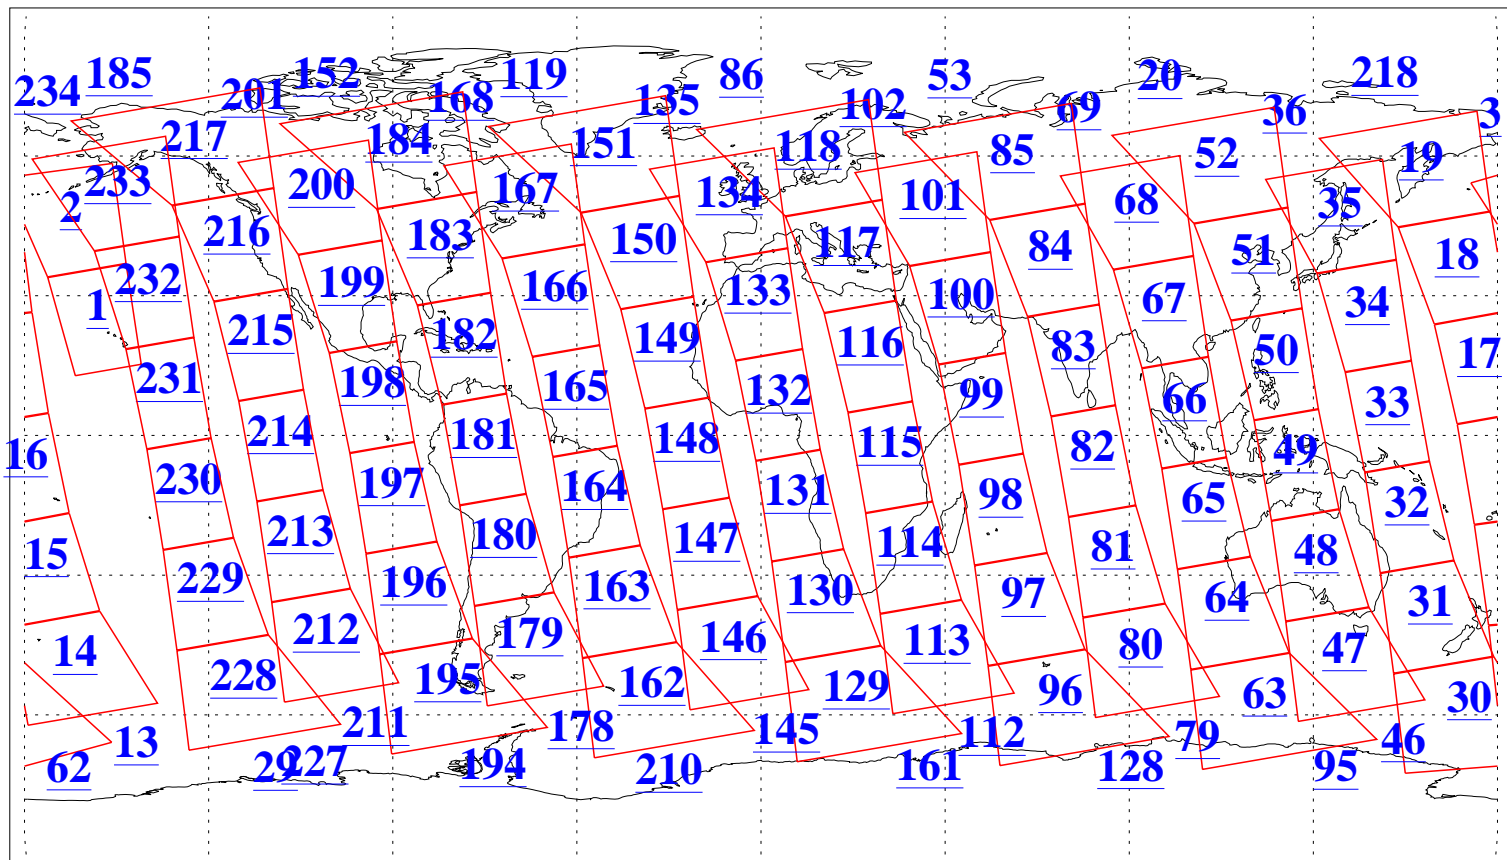

L1B Availability
AMSU Granules: 240
HSB Granules: 0
AIRS Granules: 240

1 Oct 2019
DoY 274
Aqua Day 6359
Granules: 1 to 120

Granules: 121 to 240

Legend: AMSU Available, HSB Available, AIRS Available

L1B Availability
AMSU Granules: 240
HSB Granules: 0
AIRS Granules: 240

1 Oct 2019
DoY 274
Aqua Day 6359

Ascending Granules

Descending Granules

Legend: AMSU Available, HSB Available, AIRS Available

L1B Availability
 AMSU Granules: 240
 HSB Granules: 0
 AIRS Granules: 240

1 Oct 2019
 DoY 274
 Aqua Day 6359

Northern Hemisphere Granules

Southern Hemisphere Granules

Legend: AMSU Available, HSB Available, AIRS Available