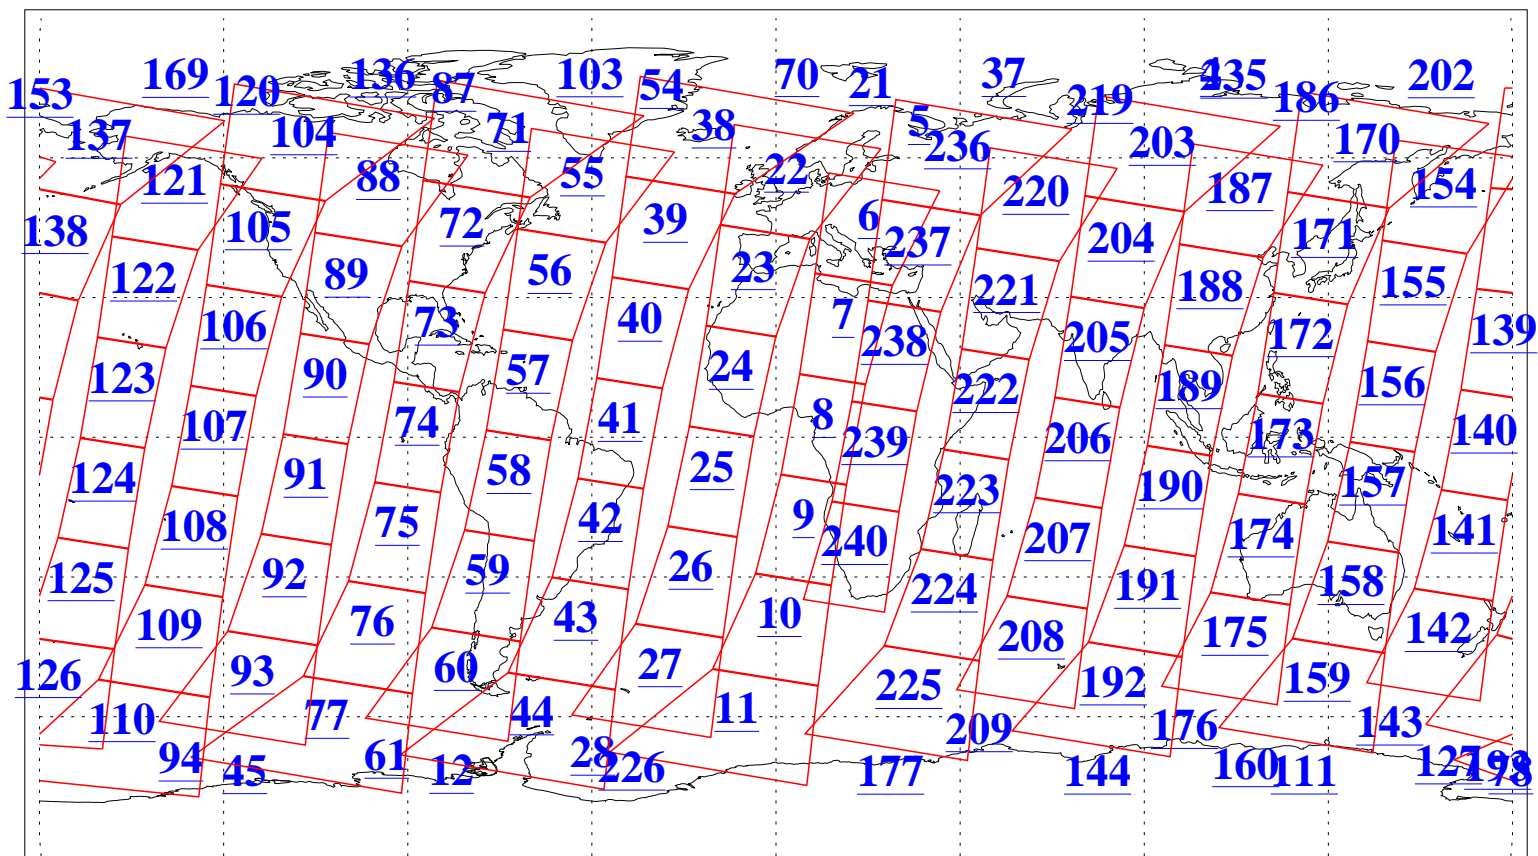

L1B Availability
AMSU Granules: 240
HSB Granules: 0
AIRS Granules: 240

1 Oct 2019
DoY 274
Aqua Day 6359
Granules: 1 to 120

Granules: 121 to 240

Legend: AMSU Available, HSB Available, AIRS Available

L1B Availability
AMSU Granules: 240
HSB Granules: 0
AIRS Granules: 240

1 Oct 2019
DoY 274
Aqua Day 6359

Ascending Granules

Descending Granules

Legend: AMSU Available, HSB Available, AIRS Available

L1B Availability
 AMSU Granules: 240
 HSB Granules: 0
 AIRS Granules: 240

1 Oct 2019
 DoY 274
 Aqua Day 6359

Northern Hemisphere Granules

Southern Hemisphere Granules

Legend: AMSU Available, HSB Available, AIRS Available