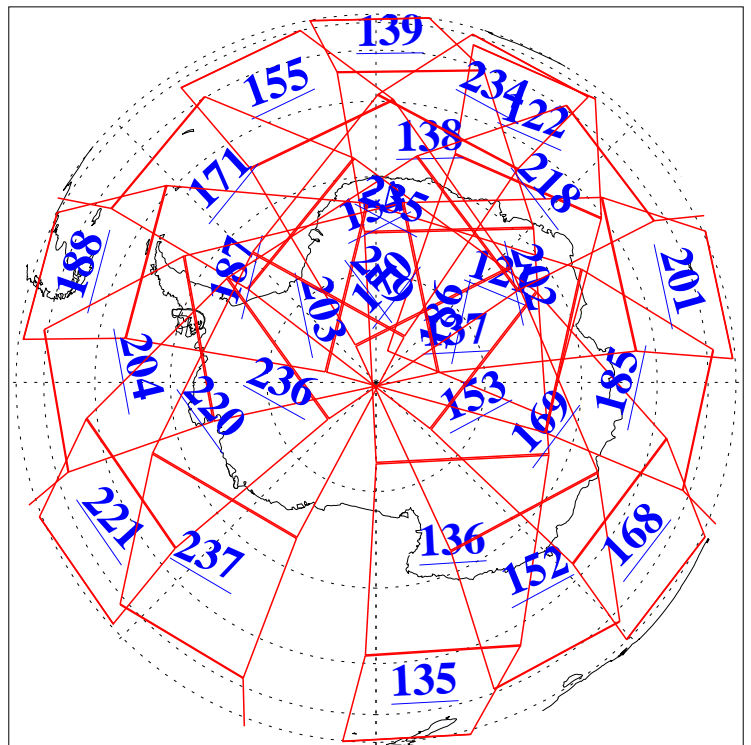

L1B Availability
AMSU Granules: 240
HSB Granules: 0
AIRS Granules: 240

30 Sep 2019
DoY 273
Aqua Day 6358
Granules: 1 to 120

Granules: 121 to 240

Legend: AMSU Available, HSB Available, AIRS Available

L1B Availability
AMSU Granules: 240
HSB Granules: 0
AIRS Granules: 240

30 Sep 2019
DoY 273
Aqua Day 6358
Ascending Granules

Descending Granules

Legend: AMSU Available, HSB Available, AIRS Available

L1B Availability
 AMSU Granules: 240
 HSB Granules: 0
 AIRS Granules: 240

30 Sep 2019
 DoY 273
 Aqua Day 6358

Northern Hemisphere Granules

Southern Hemisphere Granules

Legend: AMSU Available, HSB Available, AIRS Available