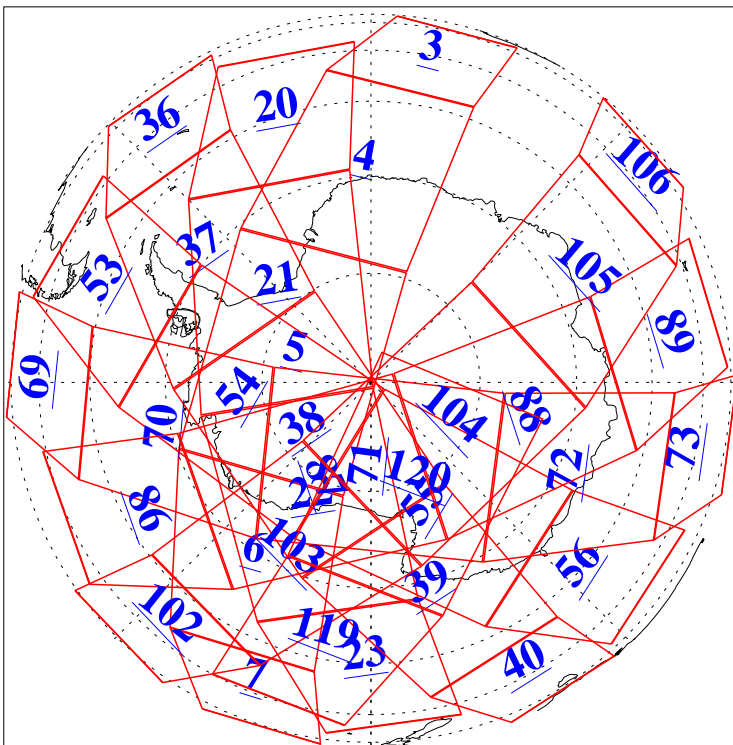

L1B Availability
AMSU Granules: 240
HSB Granules: 0
AIRS Granules: 240

30 Sep 2019
DoY 273
Aqua Day 6358
Granules: 1 to 120

Granules: 121 to 240

Legend: AMSU Available, HSB Available, AIRS Available

L1B Availability
AMSU Granules: 240
HSB Granules: 0
AIRS Granules: 240

30 Sep 2019
DoY 273
Aqua Day 6358
Ascending Granules

Descending Granules

Legend: AMSU Available, HSB Available, AIRS Available

L1B Availability
 AMSU Granules: 240
 HSB Granules: 0
 AIRS Granules: 240

30 Sep 2019
 DoY 273
 Aqua Day 6358

Northern Hemisphere Granules

Southern Hemisphere Granules

Legend: AMSU Available, HSB Available, AIRS Available