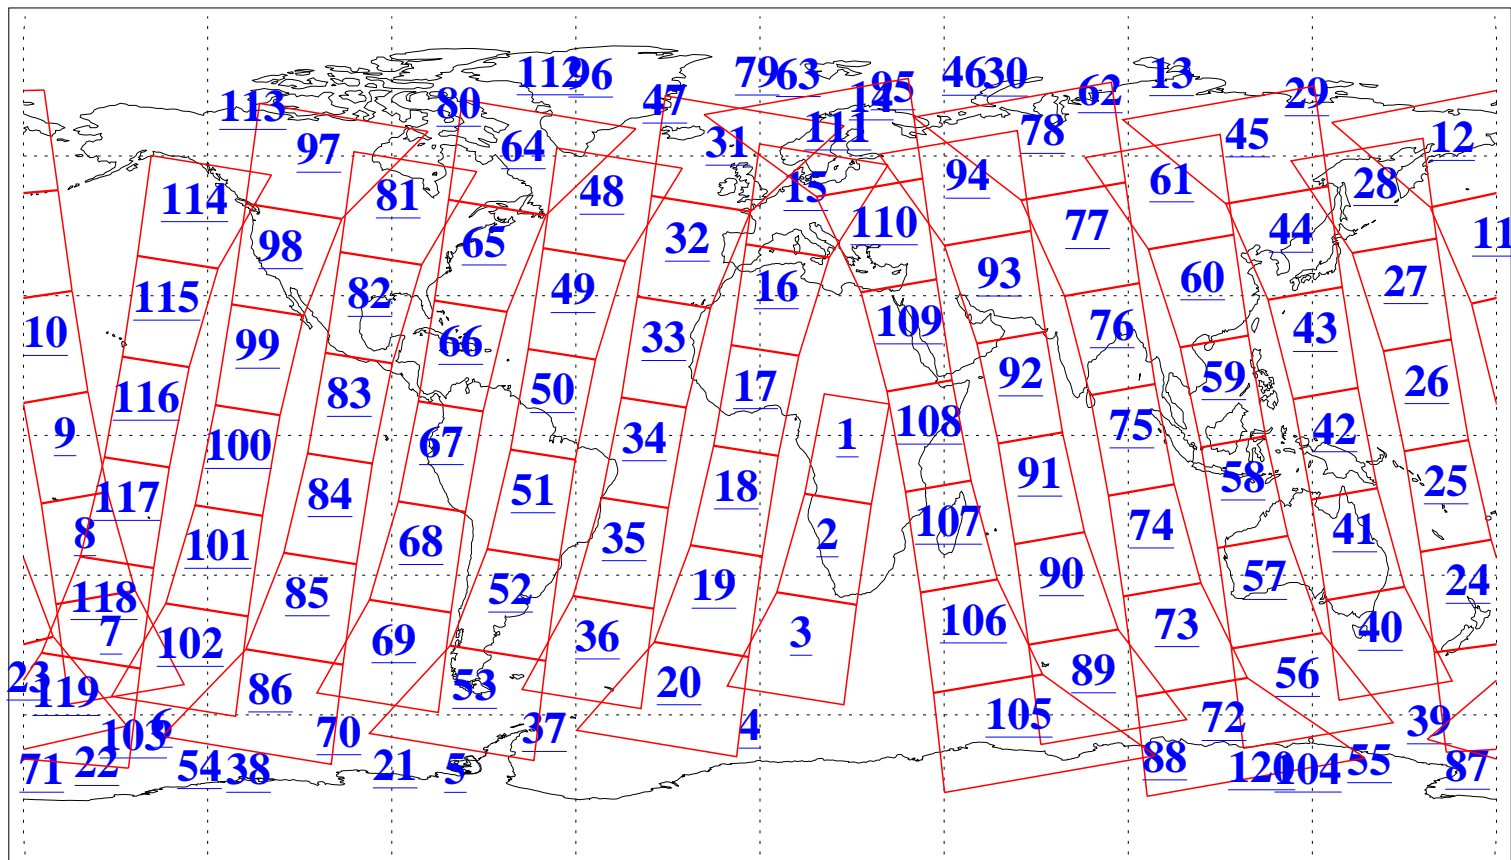

L1B Availability
AMSU Granules: 240
HSB Granules: 0
AIRS Granules: 240

30 Sep 2019
DoY 273
Aqua Day 6358
Granules: 1 to 120

Granules: 121 to 240

Legend: AMSU Available, HSB Available, AIRS Available

L1B Availability
AMSU Granules: 240
HSB Granules: 0
AIRS Granules: 240

30 Sep 2019
DoY 273
Aqua Day 6358
Ascending Granules

Descending Granules

Legend: AMSU Available, HSB Available, AIRS Available

L1B Availability
 AMSU Granules: 240
 HSB Granules: 0
 AIRS Granules: 240

30 Sep 2019
 DoY 273
 Aqua Day 6358

Northern Hemisphere Granules

Southern Hemisphere Granules

Legend: AMSU Available, HSB Available, AIRS Available