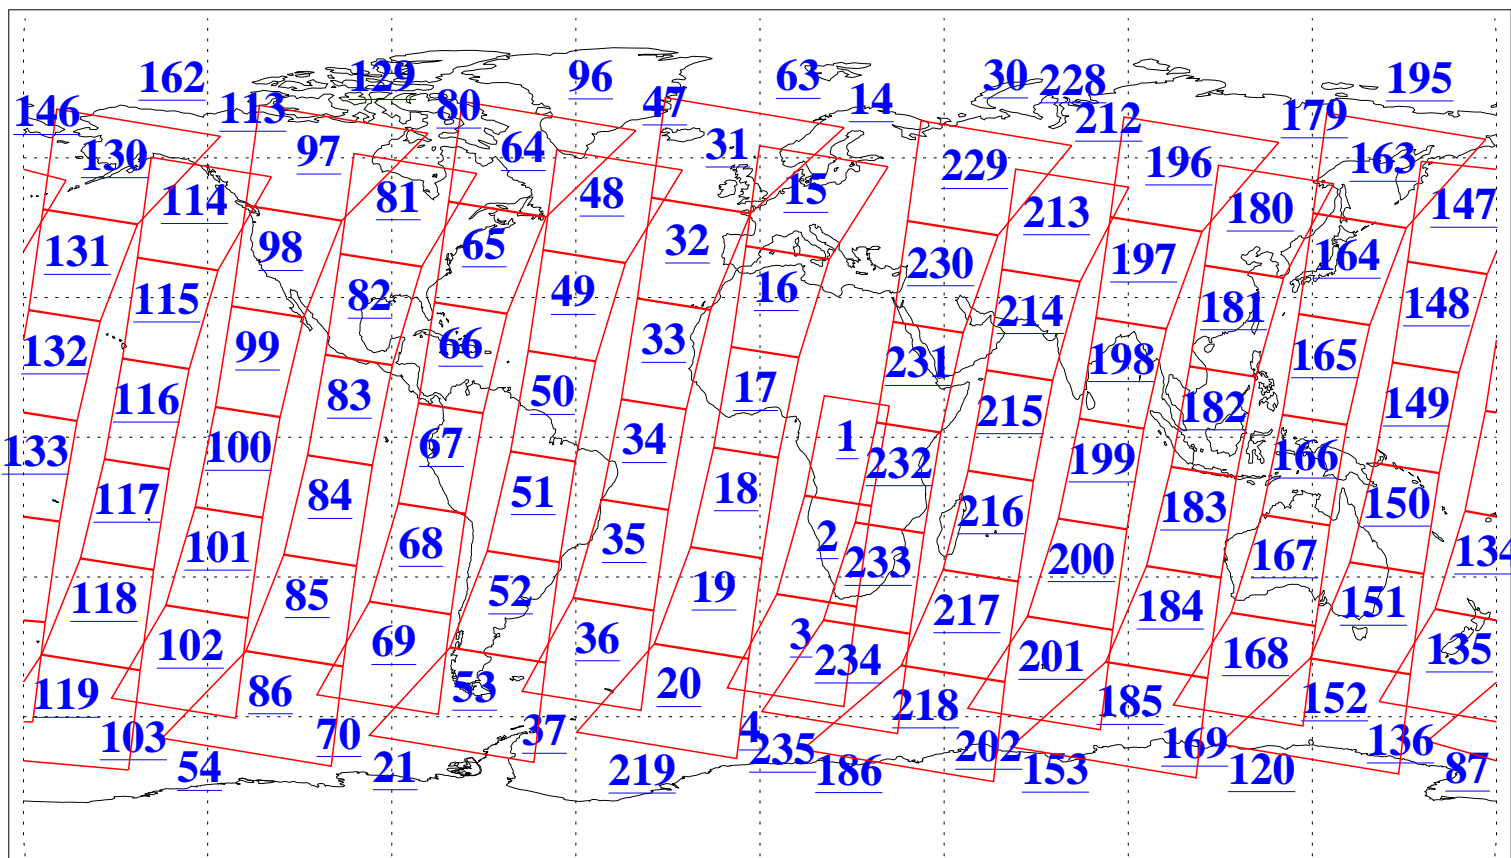

L1B Availability
AMSU Granules: 240
HSB Granules: 0
AIRS Granules: 240

30 Sep 2019
DoY 273
Aqua Day 6358
Granules: 1 to 120

Granules: 121 to 240

Legend: AMSU Available, HSB Available, AIRS Available

L1B Availability
AMSU Granules: 240
HSB Granules: 0
AIRS Granules: 240

30 Sep 2019
DoY 273
Aqua Day 6358
Ascending Granules

Descending Granules

Legend: AMSU Available, HSB Available, AIRS Available

L1B Availability
 AMSU Granules: 240
 HSB Granules: 0
 AIRS Granules: 240

30 Sep 2019
 DoY 273
 Aqua Day 6358

Northern Hemisphere Granules

Southern Hemisphere Granules

Legend: AMSU Available, HSB Available, AIRS Available