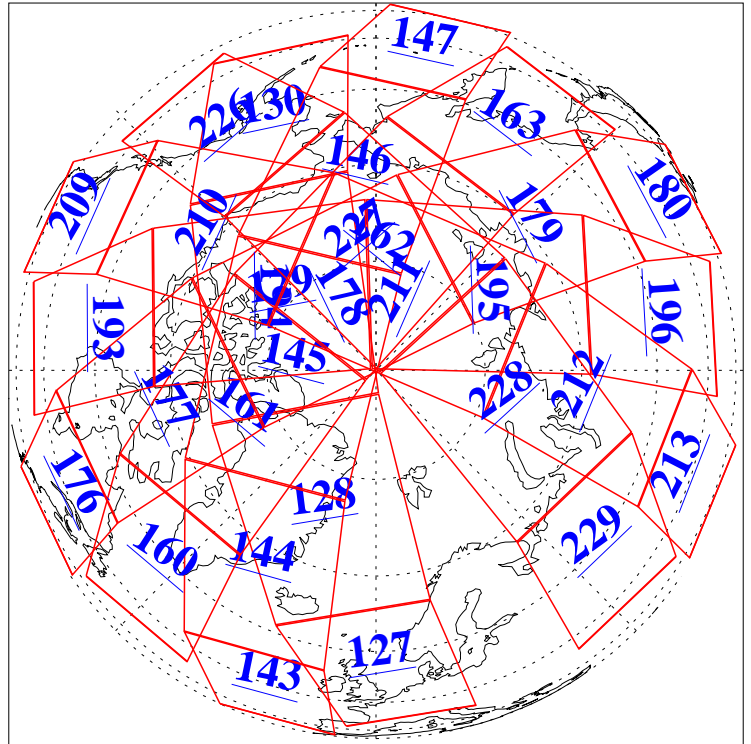

30 Sep 2019
DoY 273
Aqua Day 6358
Ascending Granules

Descending Granules

Legend: AMSU Available, HSB Available, AIRS Available

L1B Availability
 AMSU Granules: 240
 HSB Granules: 0
 AIRS Granules: 240

30 Sep 2019
 DoY 273
 Aqua Day 6358

Northern Hemisphere Granules

Southern Hemisphere Granules

Legend: AMSU Available, HSB Available, AIRS Available