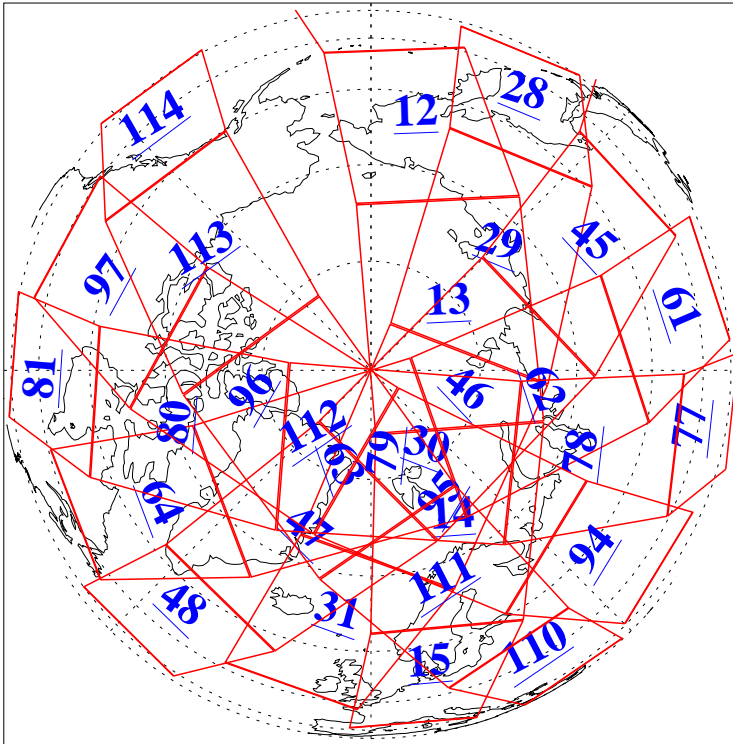

L1B Availability
AMSU Granules: 240
HSB Granules: 0
AIRS Granules: 240

30 Sep 2019
DoY 273
Aqua Day 6358
Granules: 1 to 120

Granules: 121 to 240

Legend: AMSU Available, HSB Available, AIRS Available

L1B Availability
AMSU Granules: 240
HSB Granules: 0
AIRS Granules: 240

30 Sep 2019
DoY 273
Aqua Day 6358
Ascending Granules

Descending Granules

Legend: AMSU Available, HSB Available, AIRS Available

L1B Availability
 AMSU Granules: 240
 HSB Granules: 0
 AIRS Granules: 240

30 Sep 2019
 DoY 273
 Aqua Day 6358

Northern Hemisphere Granules

Southern Hemisphere Granules

Legend: AMSU Available, HSB Available, AIRS Available