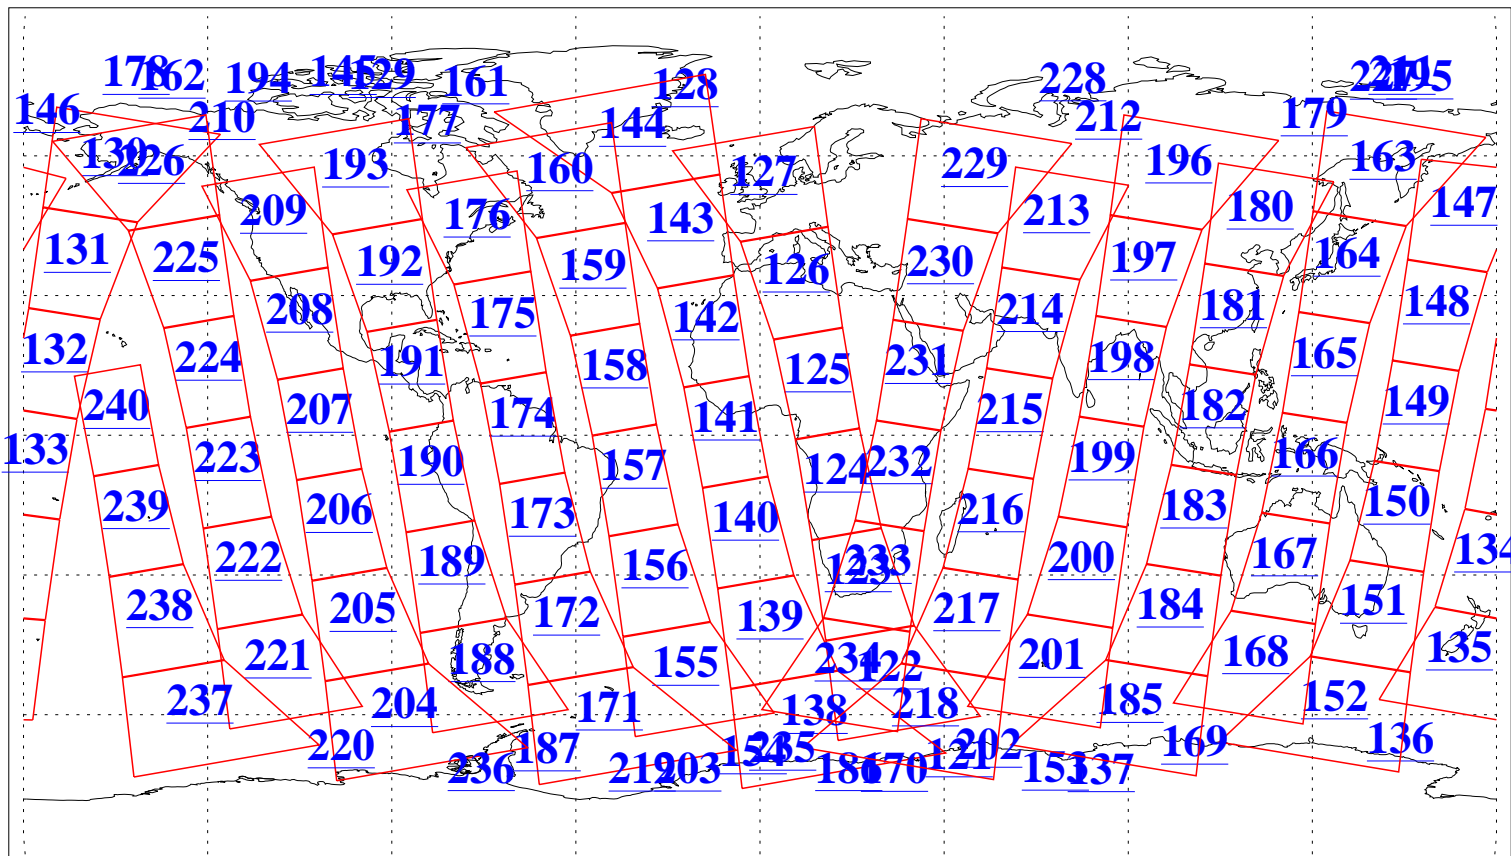

L1B Availability
AMSU Granules: 240
HSB Granules: 0
AIRS Granules: 240

30 Sep 2019
DoY 273
Aqua Day 6358
Granules: 1 to 120

Granules: 121 to 240

Legend: AMSU Available, HSB Available, AIRS Available

L1B Availability
AMSU Granules: 240
HSB Granules: 0
AIRS Granules: 240

30 Sep 2019
DoY 273
Aqua Day 6358
Ascending Granules

Descending Granules

Legend: AMSU Available, HSB Available, AIRS Available

L1B Availability
 AMSU Granules: 240
 HSB Granules: 0
 AIRS Granules: 240

30 Sep 2019
 DoY 273
 Aqua Day 6358

Northern Hemisphere Granules

Southern Hemisphere Granules

Legend: AMSU Available, HSB Available, AIRS Available