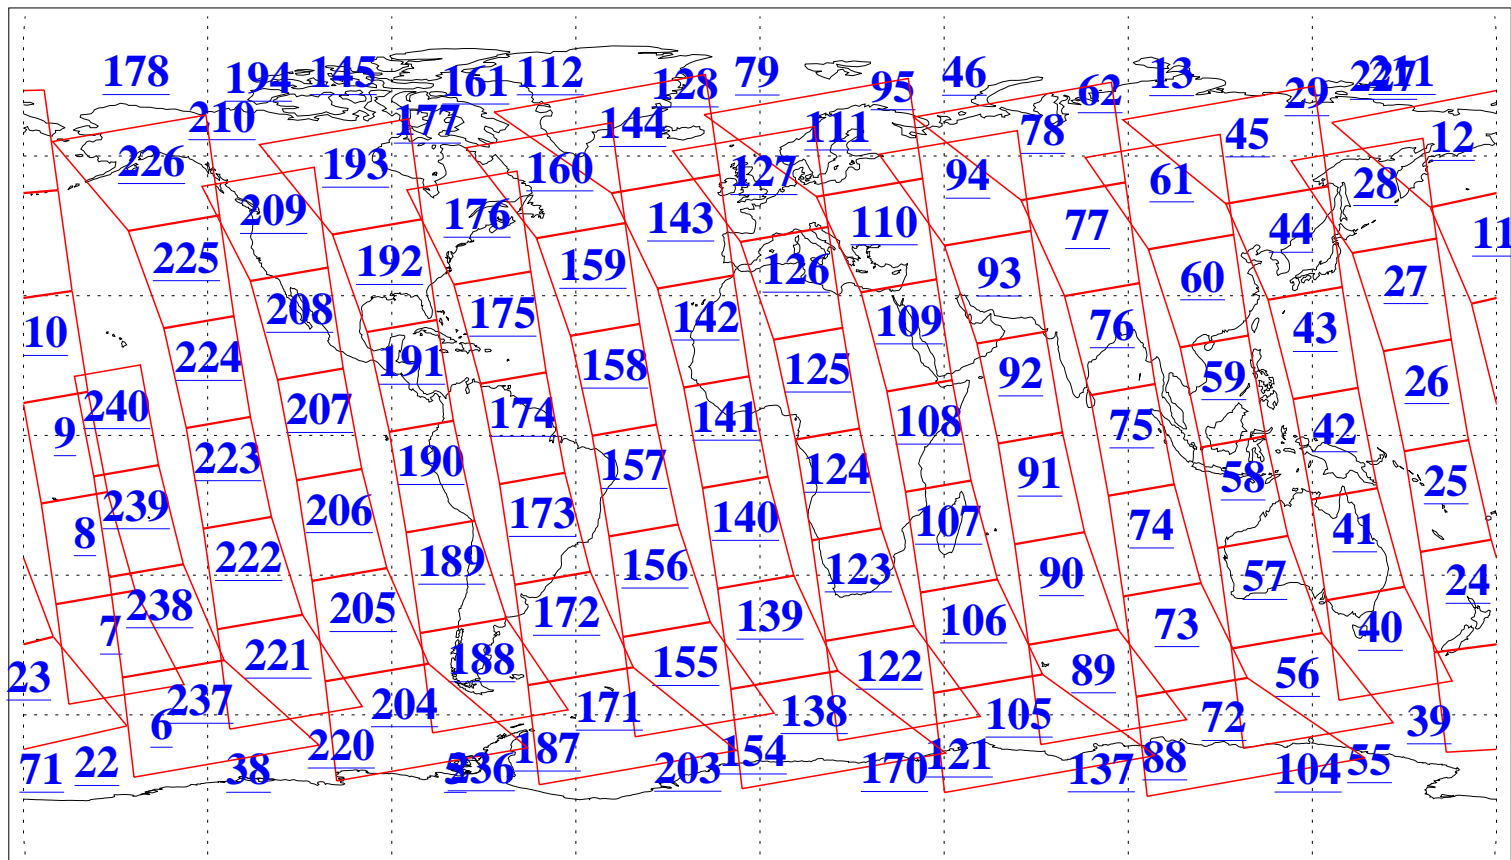

L1B Availability
AMSU Granules: 240
HSB Granules: 0
AIRS Granules: 240

30 Sep 2019
DoY 273
Aqua Day 6358
Granules: 1 to 120

Granules: 121 to 240

Legend: AMSU Available, HSB Available, AIRS Available

L1B Availability
AMSU Granules: 240
HSB Granules: 0
AIRS Granules: 240

30 Sep 2019
DoY 273
Aqua Day 6358
Ascending Granules

Descending Granules

Legend: AMSU Available, HSB Available, AIRS Available

L1B Availability
 AMSU Granules: 240
 HSB Granules: 0
 AIRS Granules: 240

30 Sep 2019
 DoY 273
 Aqua Day 6358

Northern Hemisphere Granules

Southern Hemisphere Granules

Legend: AMSU Available, HSB Available, AIRS Available