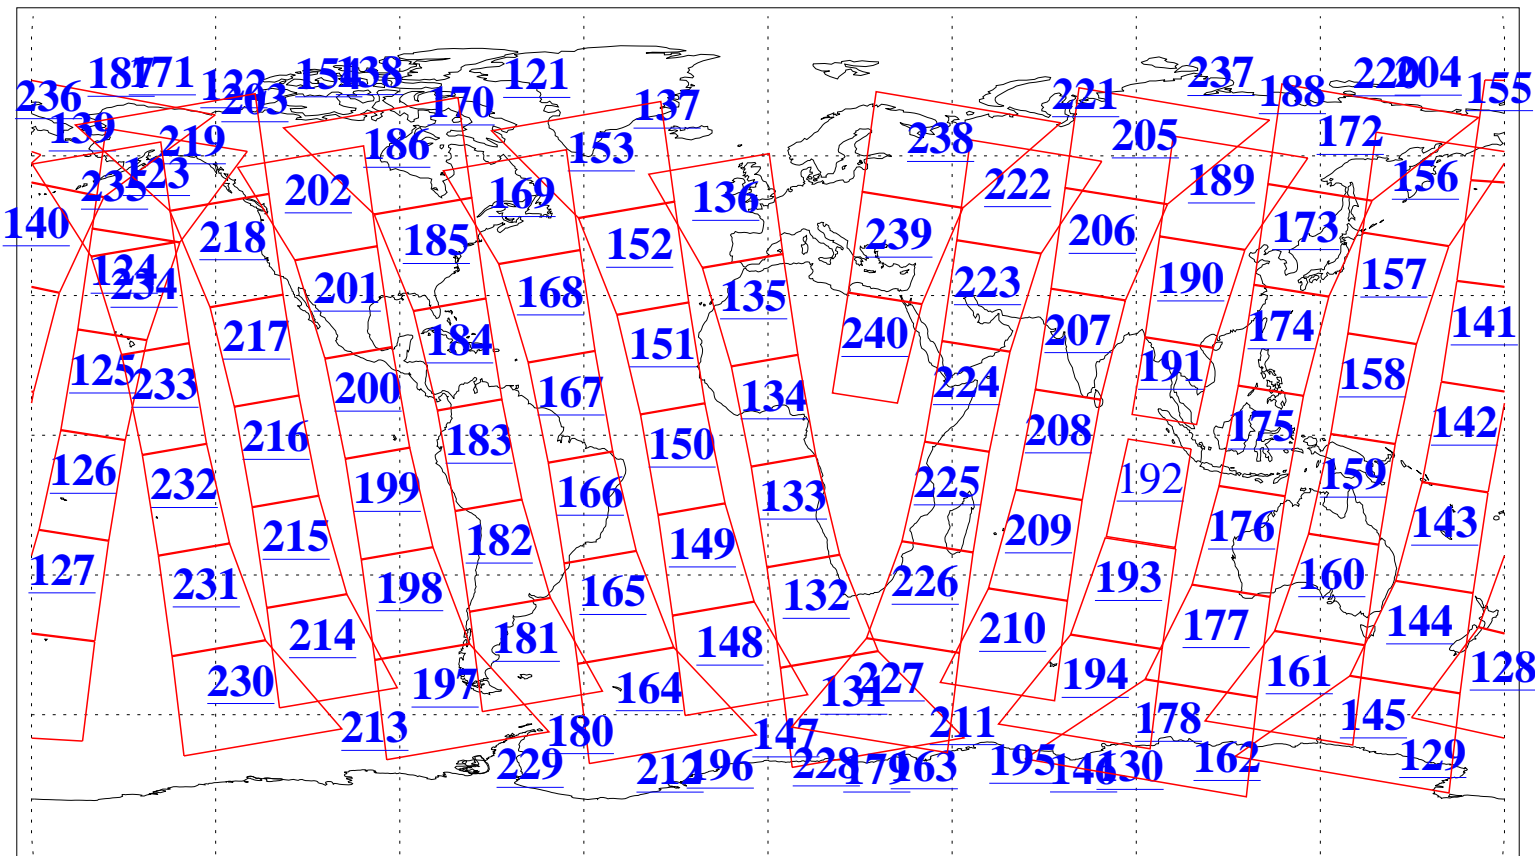

L1B Availability
 AMSU Granules: 240
 HSB Granules: 0
 AIRS Granules: 239

29 Sep 2019
 DoY 272
 Aqua Day 6357
 Granules: 1 to 120

Granules: 121 to 240

Legend: AMSU Available, HSB Available, AIRS Available

L1B Availability
AMSU Granules: 240
HSB Granules: 0
AIRS Granules: 239

29 Sep 2019
DoY 272
Aqua Day 6357

Ascending Granules

Descending Granules

Legend: AMSU Available, HSB Available, AIRS Available

L1B Availability
 AMSU Granules: 240
 HSB Granules: 0
 AIRS Granules: 239

29 Sep 2019
 DoY 272
 Aqua Day 6357

Northern Hemisphere Granules

Southern Hemisphere Granules

Legend: AMSU Available, HSB Available, AIRS Available