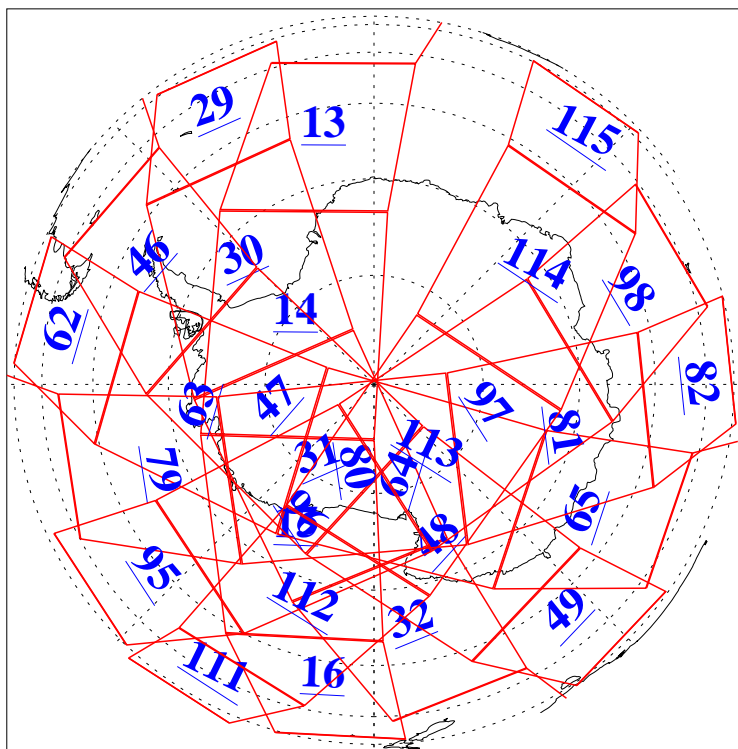

L1B Availability
 AMSU Granules: 240
 HSB Granules: 0
 AIRS Granules: 239

29 Sep 2019
 DoY 272
 Aqua Day 6357
 Granules: 1 to 120

Granules: 121 to 240

Legend: AMSU Available, HSB Available, AIRS Available

L1B Availability
AMSU Granules: 240
HSB Granules: 0
AIRS Granules: 239

29 Sep 2019
DoY 272
Aqua Day 6357

Ascending Granules

Descending Granules

Legend: AMSU Available, HSB Available, AIRS Available

L1B Availability
 AMSU Granules: 240
 HSB Granules: 0
 AIRS Granules: 239

29 Sep 2019
 DoY 272
 Aqua Day 6357

Northern Hemisphere Granules

Southern Hemisphere Granules

Legend: AMSU Available, HSB Available, AIRS Available