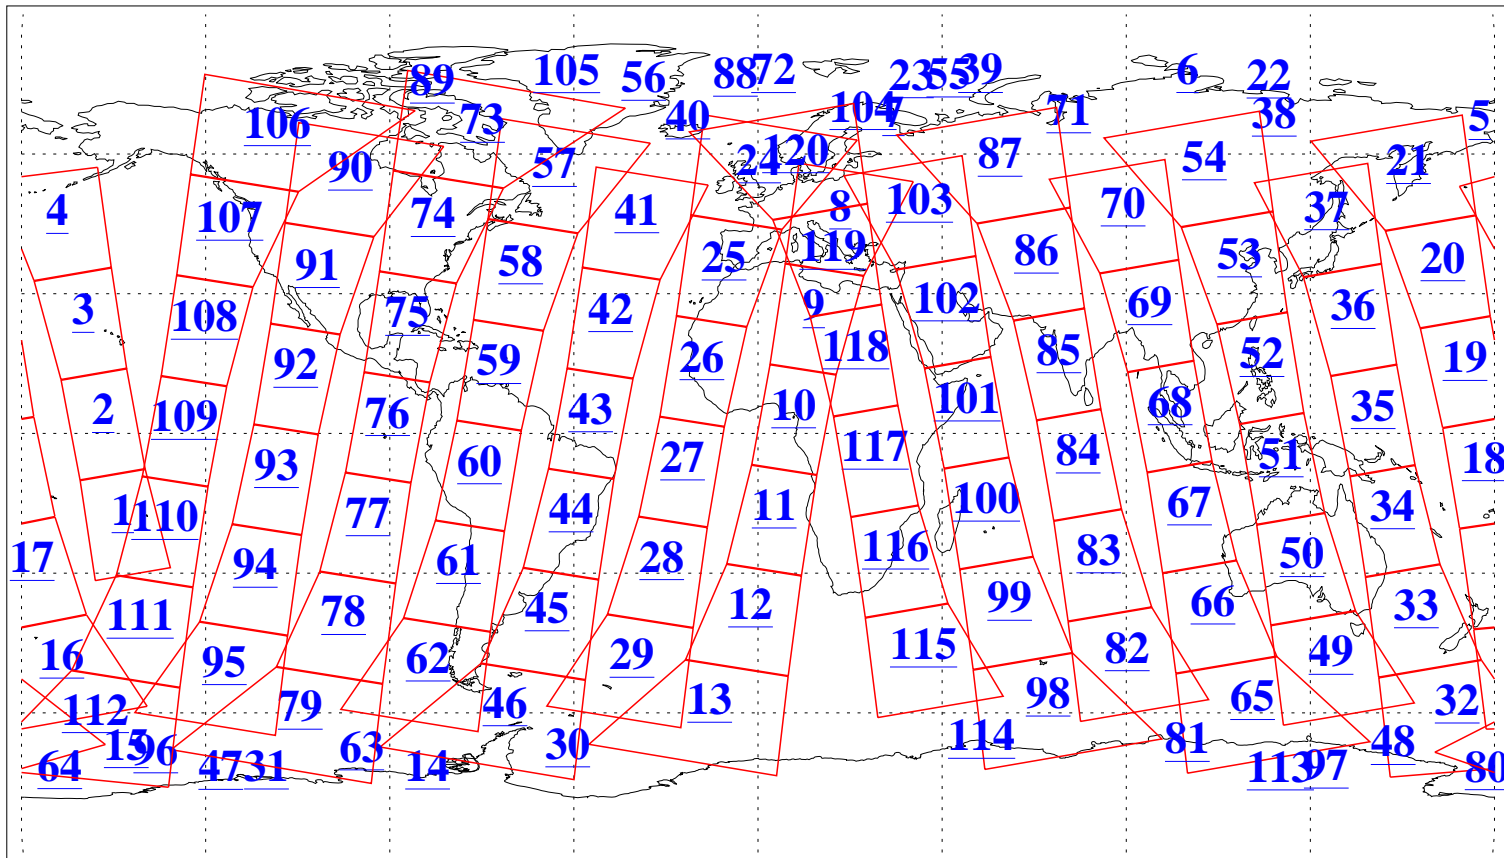

L1B Availability
 AMSU Granules: 240
 HSB Granules: 0
 AIRS Granules: 239

29 Sep 2019
 DoY 272
 Aqua Day 6357
 Granules: 1 to 120

Granules: 121 to 240

Legend: AMSU Available, HSB Available, AIRS Available

L1B Availability
AMSU Granules: 240
HSB Granules: 0
AIRS Granules: 239

29 Sep 2019
DoY 272
Aqua Day 6357

Ascending Granules

Descending Granules

Legend: AMSU Available, HSB Available, AIRS Available

L1B Availability
 AMSU Granules: 240
 HSB Granules: 0
 AIRS Granules: 239

29 Sep 2019
 DoY 272
 Aqua Day 6357

Northern Hemisphere Granules

Southern Hemisphere Granules

Legend: AMSU Available, HSB Available, AIRS Available