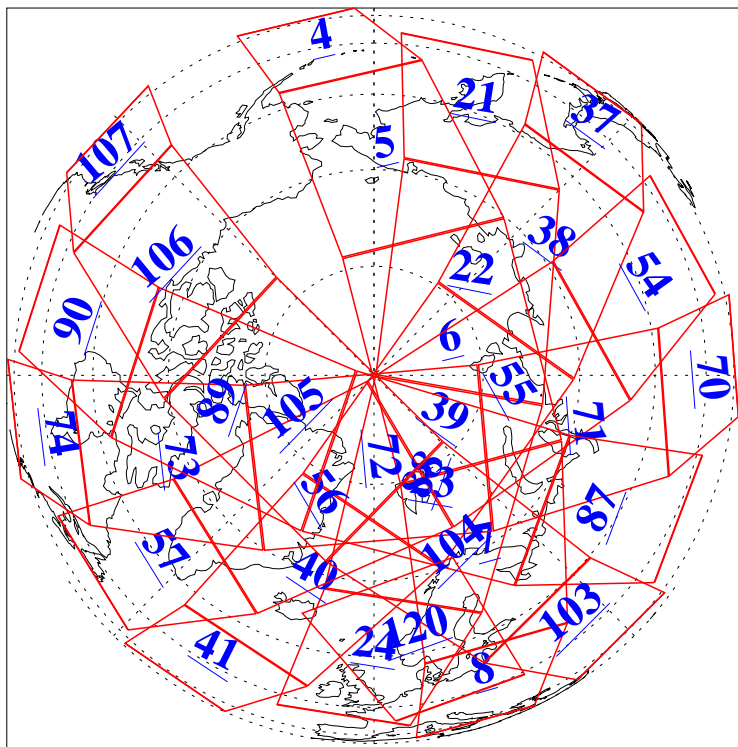

L1B Availability
 AMSU Granules: 240
 HSB Granules: 0
 AIRS Granules: 239

29 Sep 2019
 DoY 272
 Aqua Day 6357
 Granules: 1 to 120

Granules: 121 to 240

Legend: AMSU Available, HSB Available, AIRS Available

L1B Availability
AMSU Granules: 240
HSB Granules: 0
AIRS Granules: 239

29 Sep 2019
DoY 272
Aqua Day 6357

Ascending Granules

Descending Granules

Legend: AMSU Available, HSB Available, AIRS Available

L1B Availability
 AMSU Granules: 240
 HSB Granules: 0
 AIRS Granules: 239

29 Sep 2019
 DoY 272
 Aqua Day 6357

Northern Hemisphere Granules

Southern Hemisphere Granules

Legend: AMSU Available, HSB Available, AIRS Available