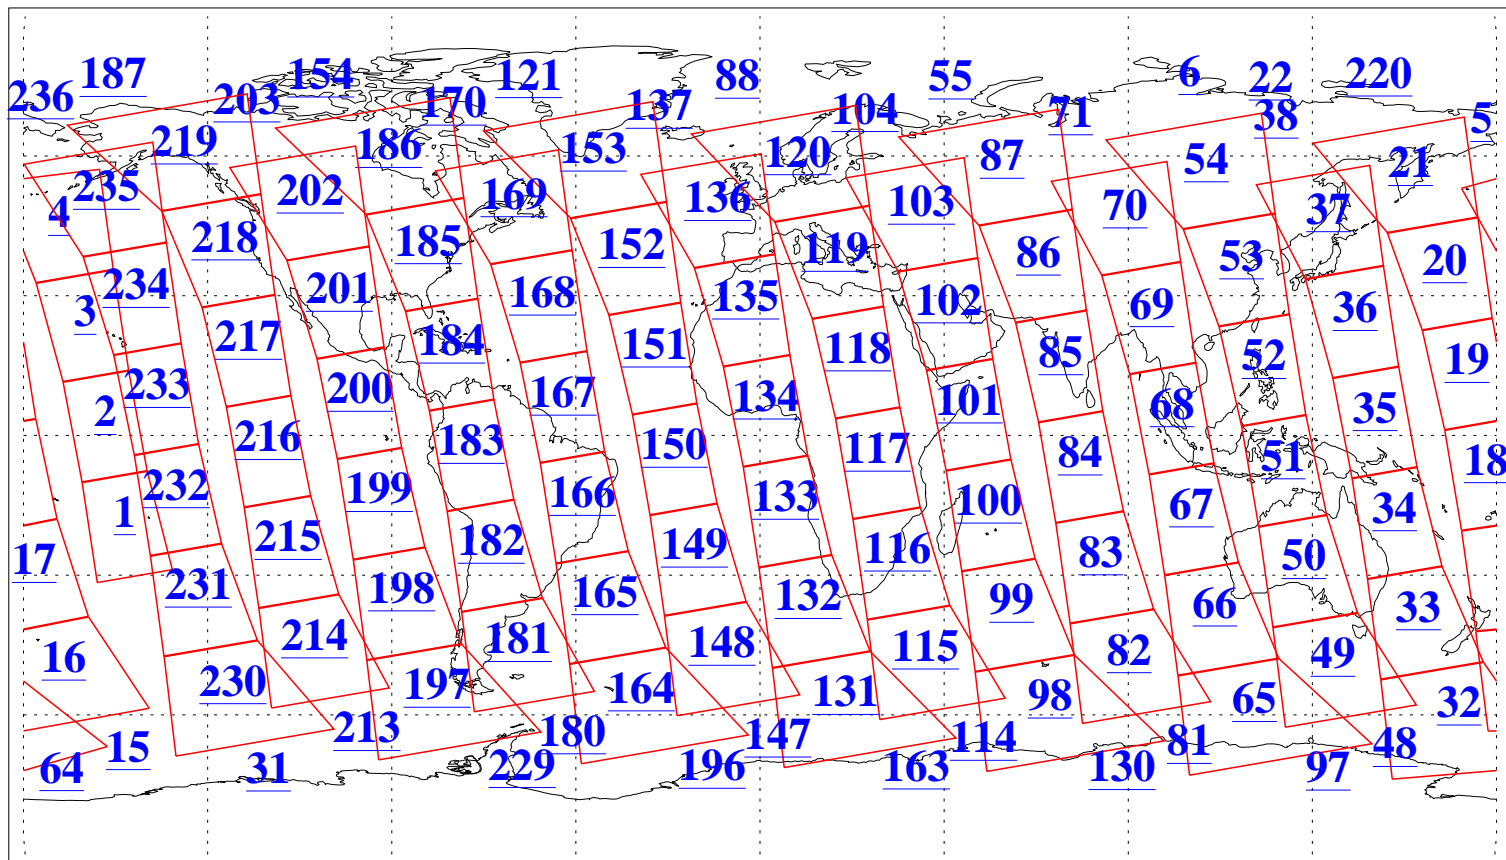

L1B Availability
 AMSU Granules: 240
 HSB Granules: 0
 AIRS Granules: 239

29 Sep 2019
 DoY 272
 Aqua Day 6357
 Granules: 1 to 120

Granules: 121 to 240

Legend: AMSU Available, HSB Available, AIRS Available

L1B Availability
AMSU Granules: 240
HSB Granules: 0
AIRS Granules: 239

29 Sep 2019
DoY 272
Aqua Day 6357

Ascending Granules

Descending Granules

Legend: AMSU Available, HSB Available, AIRS Available

L1B Availability
 AMSU Granules: 240
 HSB Granules: 0
 AIRS Granules: 239

29 Sep 2019
 DoY 272
 Aqua Day 6357

Northern Hemisphere Granules

Southern Hemisphere Granules

Legend: AMSU Available, HSB Available, AIRS Available