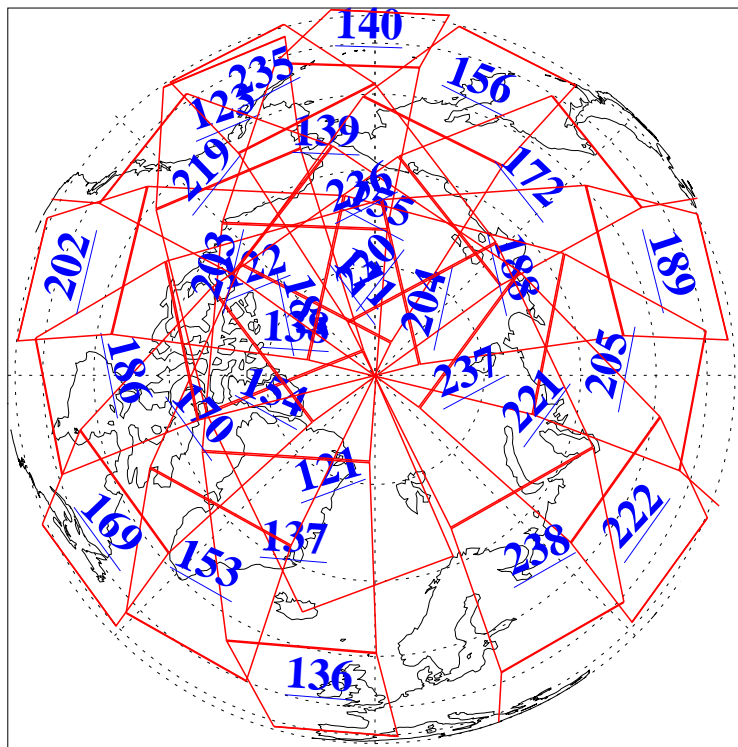

L1B Availability
AMSU Granules: 240
HSB Granules: 0
AIRS Granules: 239

29 Sep 2019
DoY 272
Aqua Day 6357

Ascending Granules

Descending Granules

Legend: AMSU Available, HSB Available, AIRS Available

L1B Availability
 AMSU Granules: 240
 HSB Granules: 0
 AIRS Granules: 239

29 Sep 2019
 DoY 272
 Aqua Day 6357

Northern Hemisphere Granules

Southern Hemisphere Granules

Legend: AMSU Available, HSB Available, AIRS Available