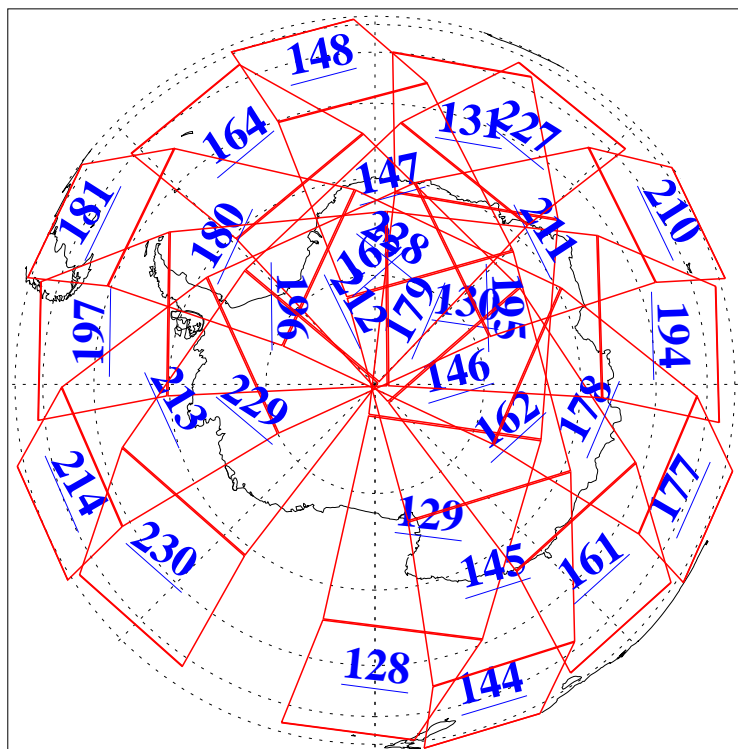

Legend: AMSU Available, HSB Available, AIRS Available