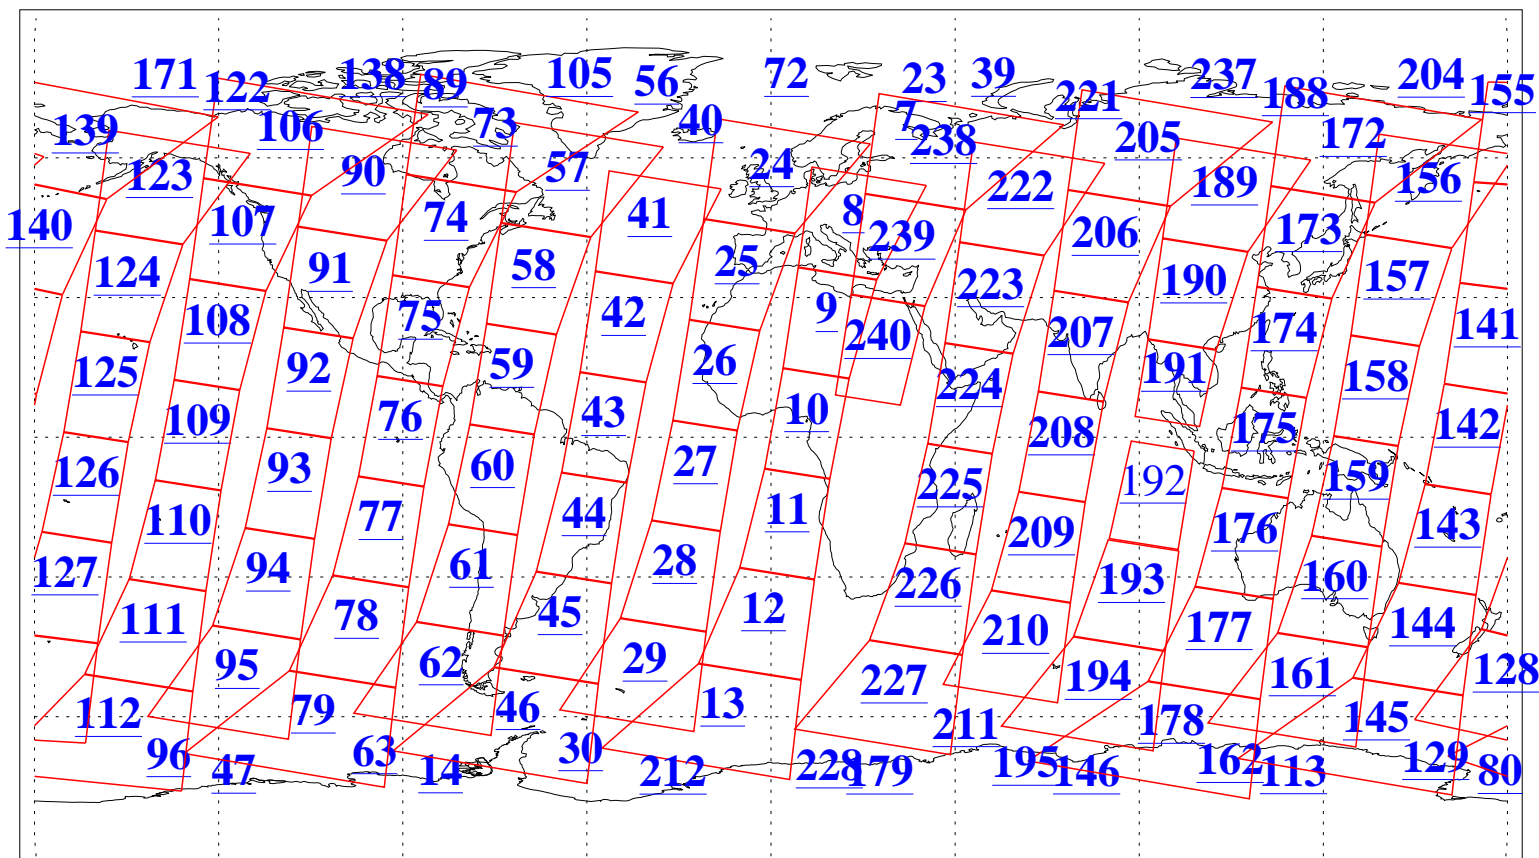

L1B Availability
 AMSU Granules: 240
 HSB Granules: 0
 AIRS Granules: 239

29 Sep 2019
 DoY 272
 Aqua Day 6357
 Granules: 1 to 120

Granules: 121 to 240

Legend: AMSU Available, HSB Available, AIRS Available

L1B Availability
AMSU Granules: 240
HSB Granules: 0
AIRS Granules: 239

29 Sep 2019
DoY 272
Aqua Day 6357

Ascending Granules

Descending Granules

Legend: AMSU Available, HSB Available, AIRS Available

L1B Availability
 AMSU Granules: 240
 HSB Granules: 0
 AIRS Granules: 239