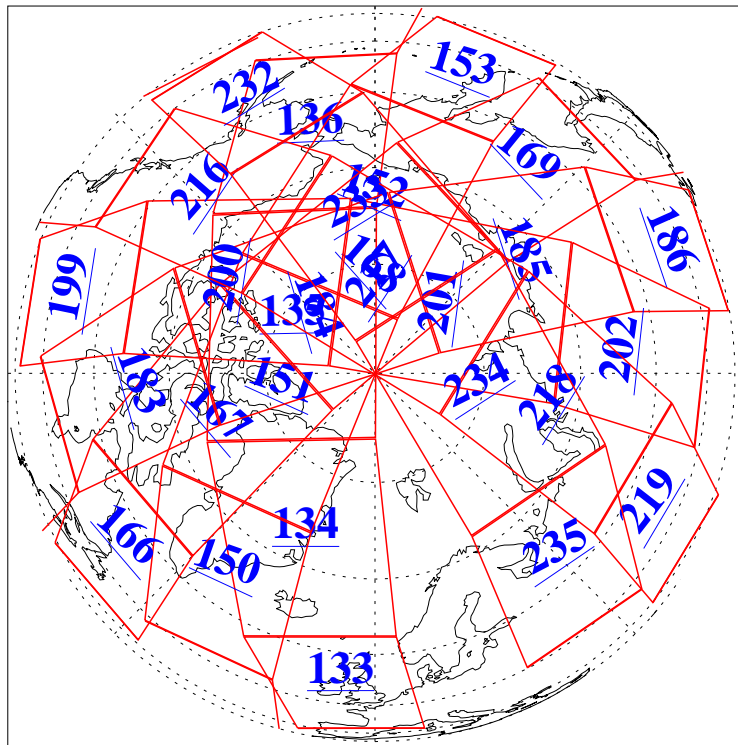

L1B Availability  
AMSU Granules: 240  
HSB Granules: 0  
AIRS Granules: 240

24 Sep 2019  
DoY 267  
Aqua Day 6352

Ascending Granules

Descending Granules

Legend: AMSU Available, HSB Available, AIRS Available

L1B Availability  
 AMSU Granules: 240  
 HSB Granules: 0  
 AIRS Granules: 240

24 Sep 2019  
 DoY 267  
 Aqua Day 6352

Northern Hemisphere Granules

Southern Hemisphere Granules

Legend: AMSU Available, HSB Available, AIRS Available