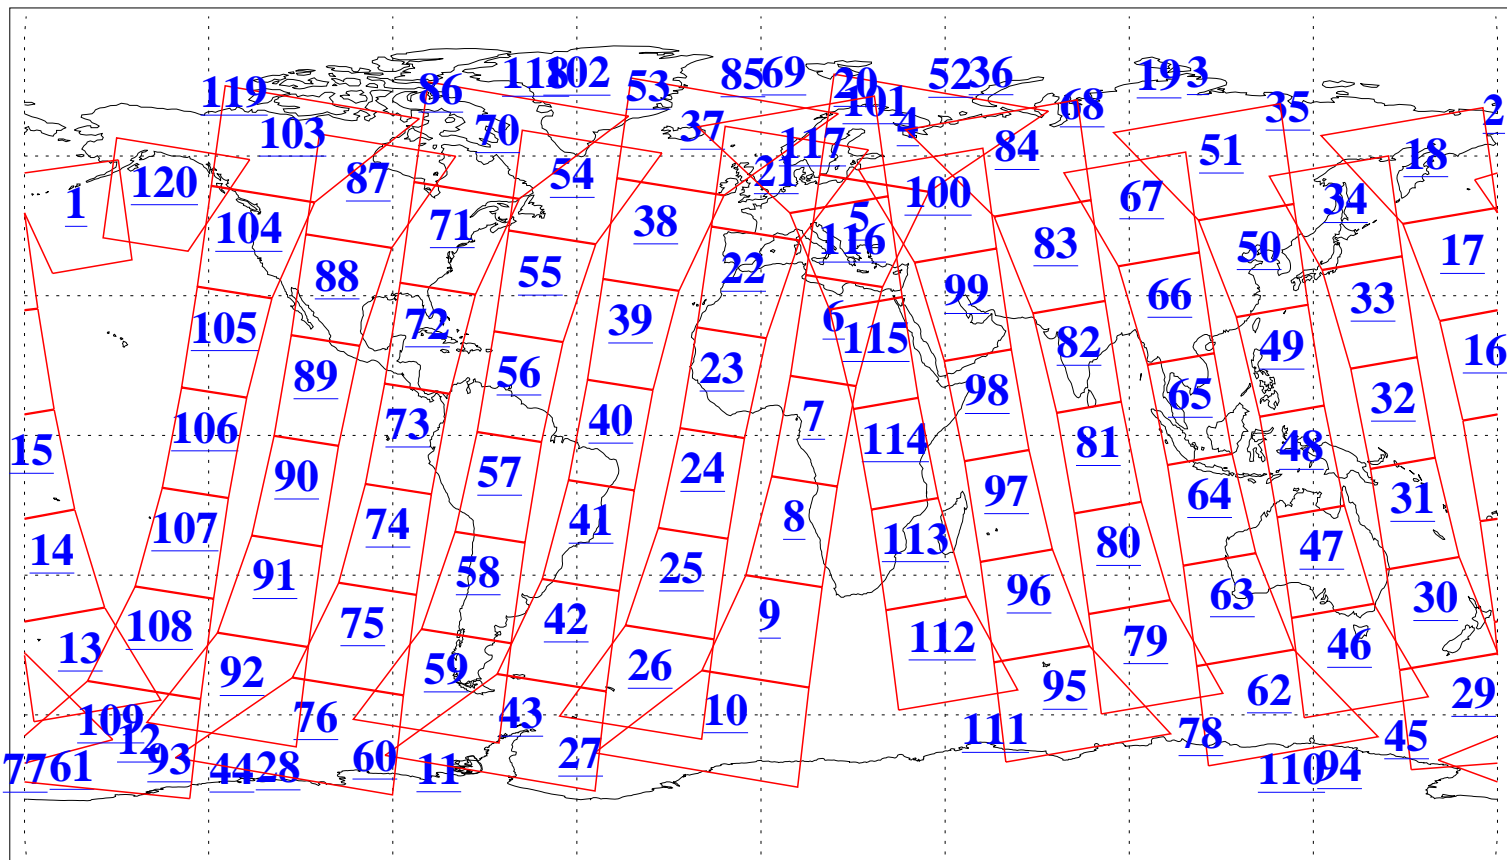

L1B Availability  
AMSU Granules: 240  
HSB Granules: 0  
AIRS Granules: 240

24 Sep 2019  
DoY 267  
Aqua Day 6352  
Granules: 1 to 120

Granules: 121 to 240

Legend: AMSU Available, HSB Available, AIRS Available

L1B Availability  
AMSU Granules: 240  
HSB Granules: 0  
AIRS Granules: 240

24 Sep 2019  
DoY 267  
Aqua Day 6352

Ascending Granules

Descending Granules

Legend: AMSU Available, HSB Available, AIRS Available

L1B Availability  
 AMSU Granules: 240  
 HSB Granules: 0  
 AIRS Granules: 240

24 Sep 2019  
 DoY 267  
 Aqua Day 6352

Northern Hemisphere Granules

Southern Hemisphere Granules

Legend: AMSU Available, HSB Available, AIRS Available