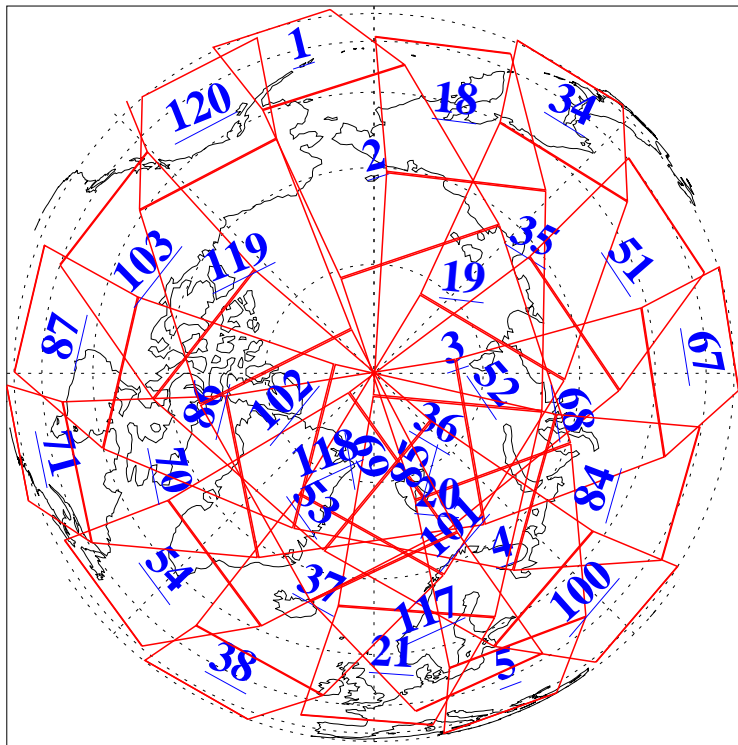

L1B Availability  
AMSU Granules: 240  
HSB Granules: 0  
AIRS Granules: 240

24 Sep 2019  
DoY 267  
Aqua Day 6352  
Granules: 1 to 120

Granules: 121 to 240

Legend: AMSU Available, HSB Available, AIRS Available

L1B Availability  
AMSU Granules: 240  
HSB Granules: 0  
AIRS Granules: 240

24 Sep 2019  
DoY 267  
Aqua Day 6352

Ascending Granules

Descending Granules

Legend: AMSU Available, HSB Available, AIRS Available

L1B Availability  
 AMSU Granules: 240  
 HSB Granules: 0  
 AIRS Granules: 240

24 Sep 2019  
 DoY 267  
 Aqua Day 6352

Northern Hemisphere Granules

Southern Hemisphere Granules

Legend: AMSU Available, HSB Available, AIRS Available