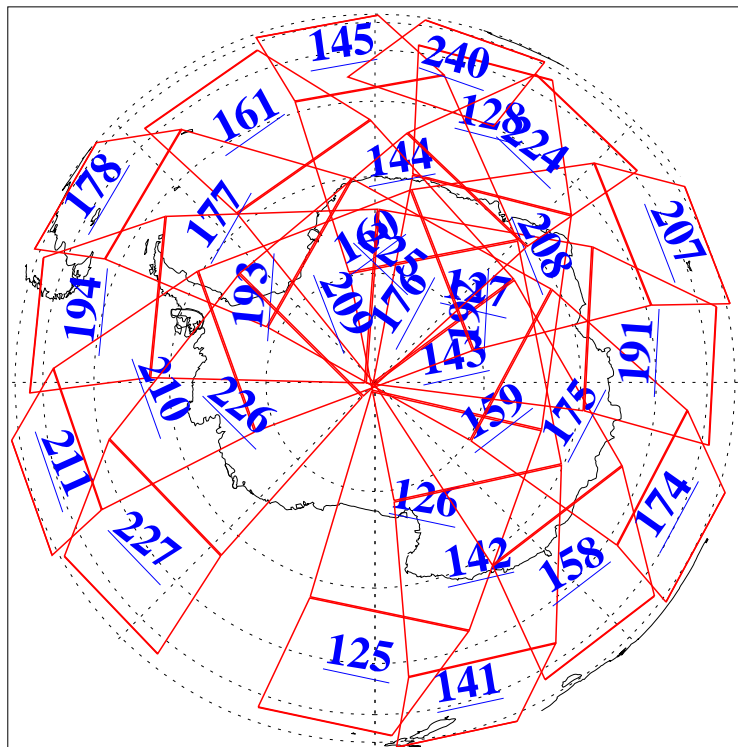

L1B Availability  
AMSU Granules: 240  
HSB Granules: 0  
AIRS Granules: 240

24 Sep 2019  
DoY 267  
Aqua Day 6352  
Granules: 1 to 120

Granules: 121 to 240

Legend: AMSU Available, HSB Available, AIRS Available

L1B Availability  
AMSU Granules: 240  
HSB Granules: 0  
AIRS Granules: 240

24 Sep 2019  
DoY 267  
Aqua Day 6352

Ascending Granules

Descending Granules

Legend: AMSU Available, HSB Available, AIRS Available

L1B Availability  
 AMSU Granules: 240  
 HSB Granules: 0  
 AIRS Granules: 240

24 Sep 2019  
 DoY 267  
 Aqua Day 6352

Northern Hemisphere Granules

Southern Hemisphere Granules

Legend: AMSU Available, HSB Available, AIRS Available