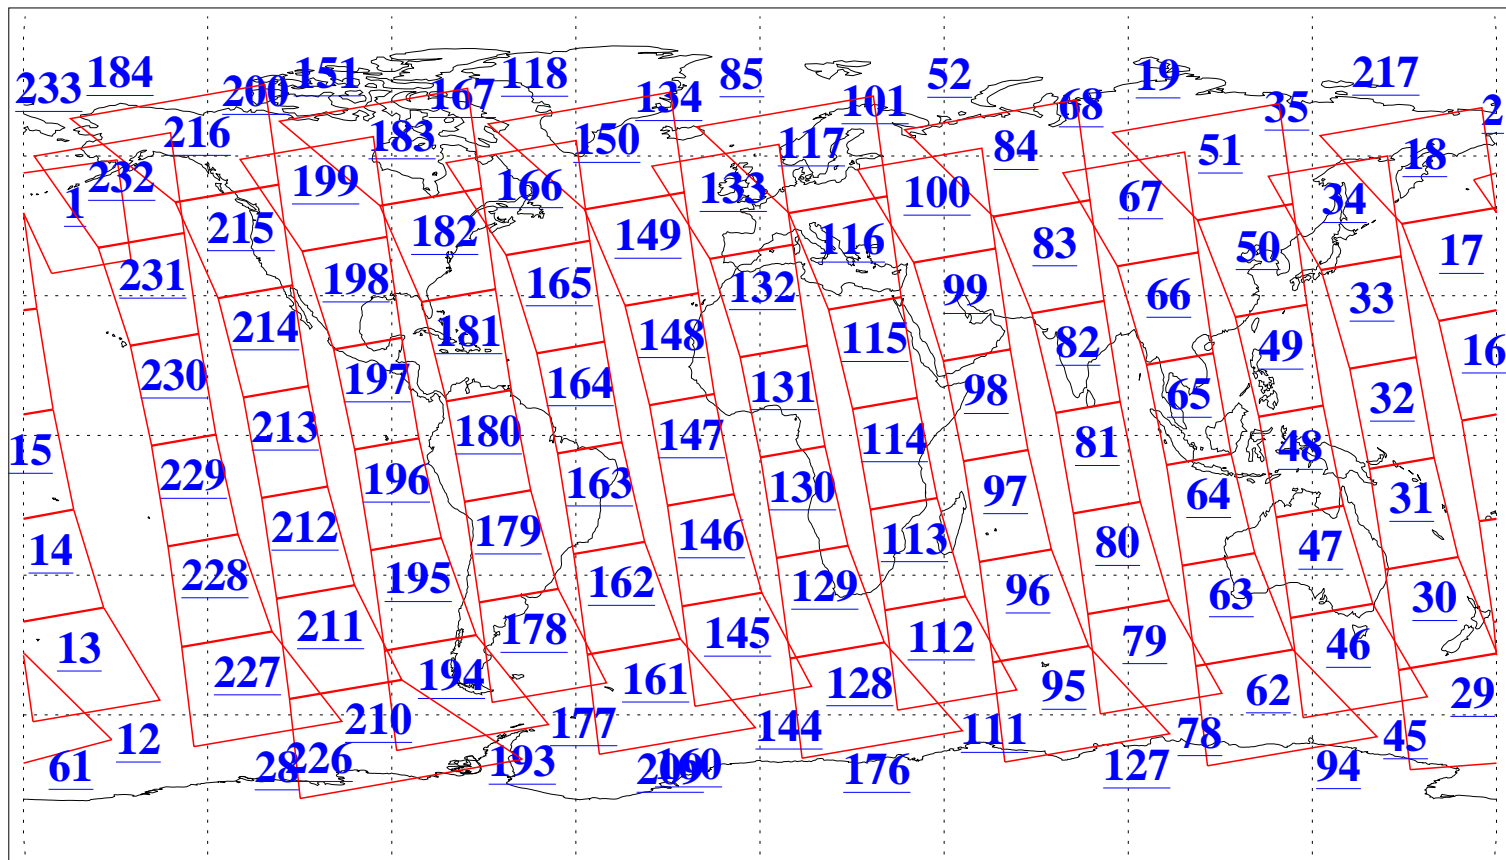

L1B Availability  
AMSU Granules: 240  
HSB Granules: 0  
AIRS Granules: 240

24 Sep 2019  
DoY 267  
Aqua Day 6352  
Granules: 1 to 120

Granules: 121 to 240

Legend: AMSU Available, HSB Available, AIRS Available

L1B Availability  
AMSU Granules: 240  
HSB Granules: 0  
AIRS Granules: 240

24 Sep 2019  
DoY 267  
Aqua Day 6352

Ascending Granules

Descending Granules

Legend: AMSU Available, HSB Available, AIRS Available

L1B Availability  
 AMSU Granules: 240  
 HSB Granules: 0  
 AIRS Granules: 240

24 Sep 2019  
 DoY 267  
 Aqua Day 6352

Northern Hemisphere Granules

Southern Hemisphere Granules

Legend: AMSU Available, HSB Available, AIRS Available