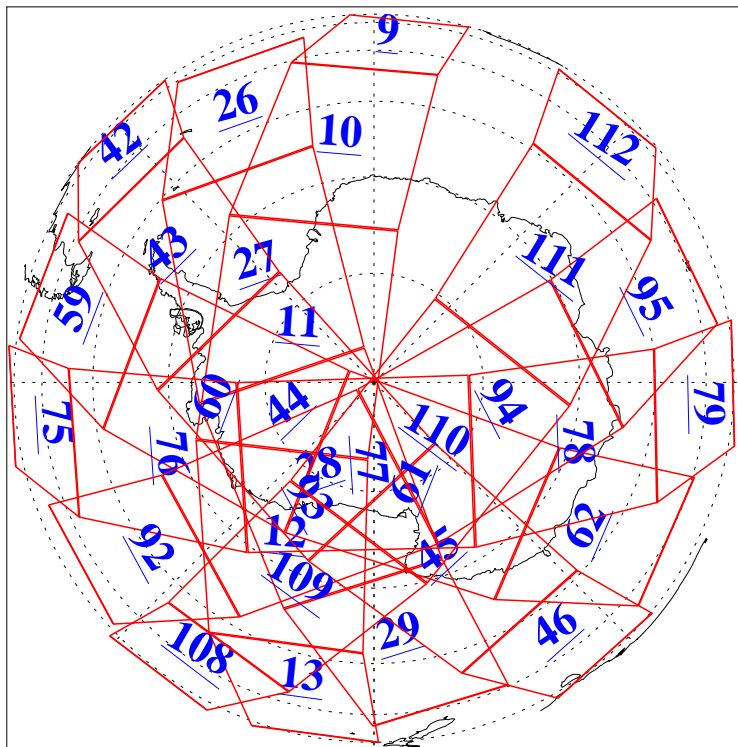

L1B Availability  
AMSU Granules: 240  
HSB Granules: 0  
AIRS Granules: 240

24 Sep 2019  
DoY 267  
Aqua Day 6352  
Granules: 1 to 120

Granules: 121 to 240

Legend: AMSU Available, HSB Available, AIRS Available

L1B Availability  
AMSU Granules: 240  
HSB Granules: 0  
AIRS Granules: 240

24 Sep 2019  
DoY 267  
Aqua Day 6352

Ascending Granules

Descending Granules

Legend: AMSU Available, HSB Available, AIRS Available

L1B Availability  
 AMSU Granules: 240  
 HSB Granules: 0  
 AIRS Granules: 240

24 Sep 2019  
 DoY 267  
 Aqua Day 6352

Northern Hemisphere Granules

Southern Hemisphere Granules

Legend: AMSU Available, HSB Available, AIRS Available