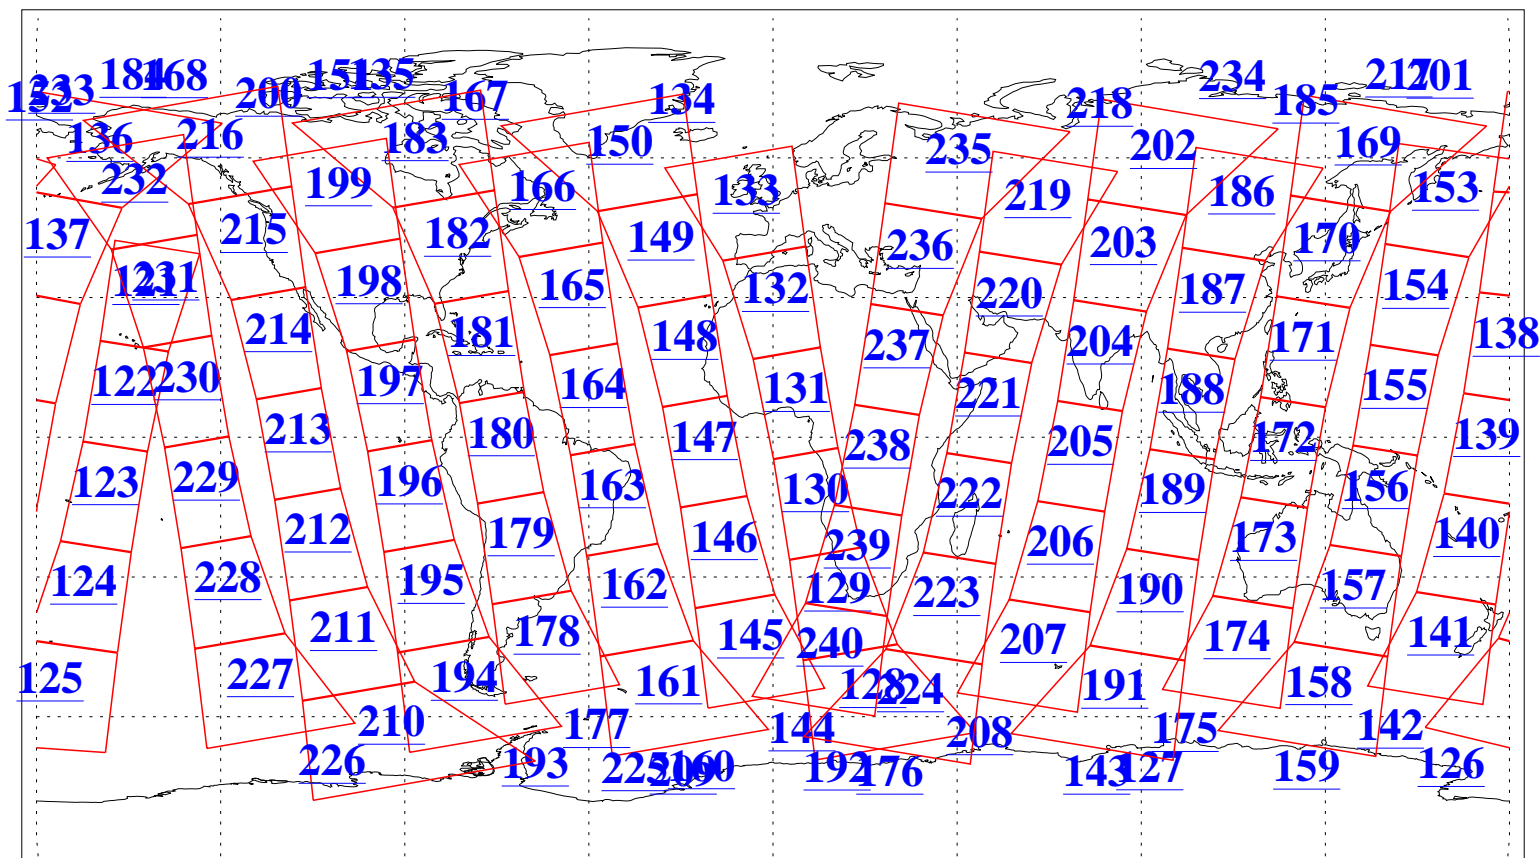

L1B Availability  
AMSU Granules: 240  
HSB Granules: 0  
AIRS Granules: 240

24 Sep 2019  
DoY 267  
Aqua Day 6352  
Granules: 1 to 120

Granules: 121 to 240

Legend: AMSU Available, HSB Available, AIRS Available

L1B Availability  
AMSU Granules: 240  
HSB Granules: 0  
AIRS Granules: 240

24 Sep 2019  
DoY 267  
Aqua Day 6352

Ascending Granules

Descending Granules

Legend: AMSU Available, HSB Available, AIRS Available

L1B Availability  
 AMSU Granules: 240  
 HSB Granules: 0  
 AIRS Granules: 240

24 Sep 2019  
 DoY 267  
 Aqua Day 6352

Northern Hemisphere Granules

Southern Hemisphere Granules

Legend: AMSU Available, HSB Available, AIRS Available