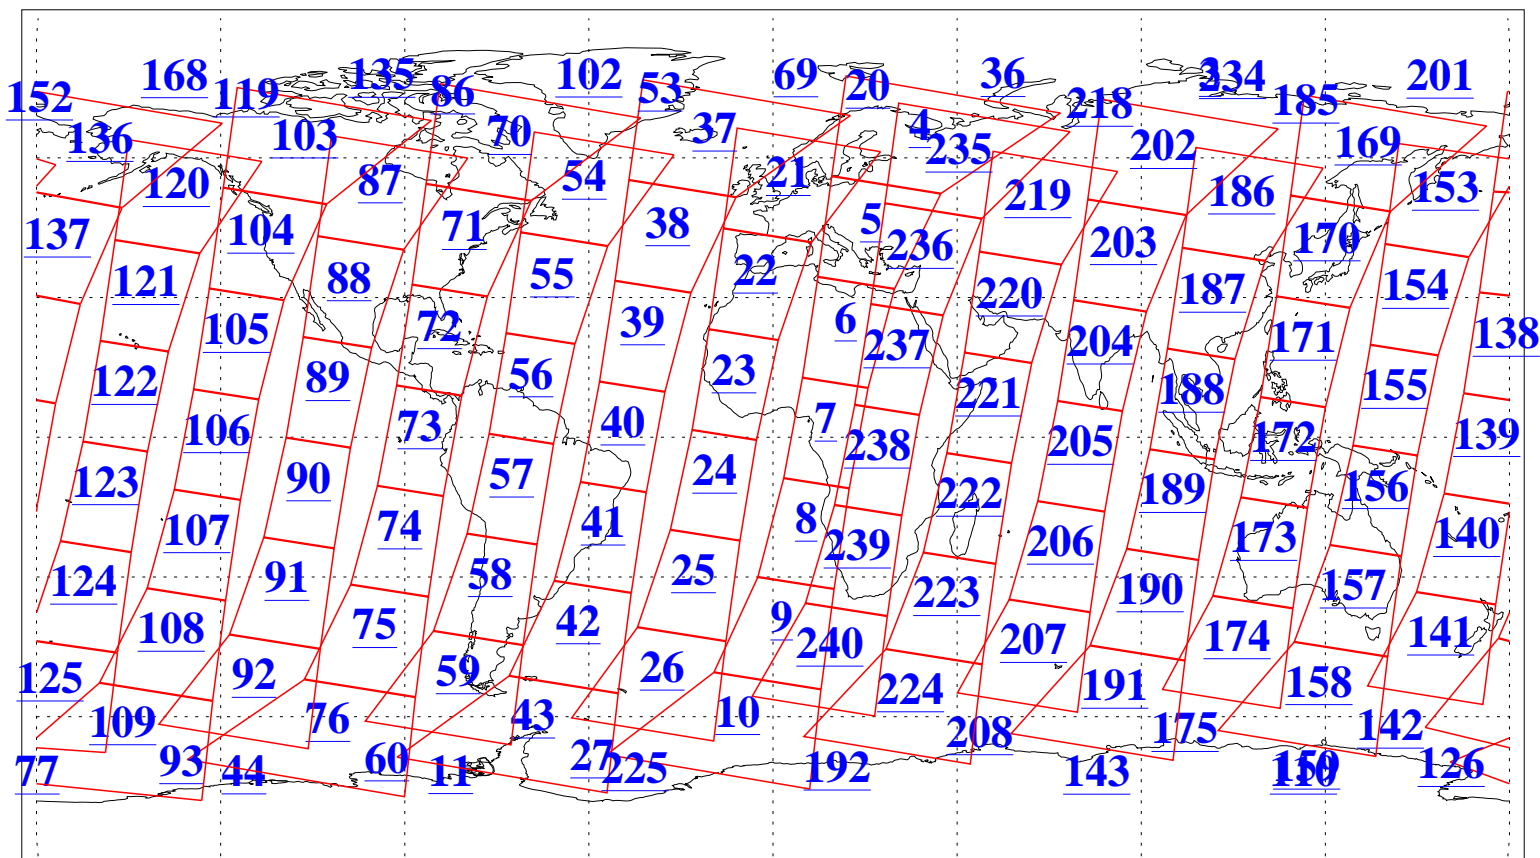

L1B Availability  
AMSU Granules: 240  
HSB Granules: 0  
AIRS Granules: 240

24 Sep 2019  
DoY 267  
Aqua Day 6352  
Granules: 1 to 120

Granules: 121 to 240

Legend: AMSU Available, HSB Available, AIRS Available

L1B Availability  
AMSU Granules: 240  
HSB Granules: 0  
AIRS Granules: 240

24 Sep 2019  
DoY 267  
Aqua Day 6352

Ascending Granules

Descending Granules

Legend: AMSU Available, HSB Available, AIRS Available

L1B Availability  
 AMSU Granules: 240  
 HSB Granules: 0  
 AIRS Granules: 240

24 Sep 2019  
 DoY 267  
 Aqua Day 6352

Northern Hemisphere Granules

Southern Hemisphere Granules

Legend: AMSU Available, HSB Available, AIRS Available