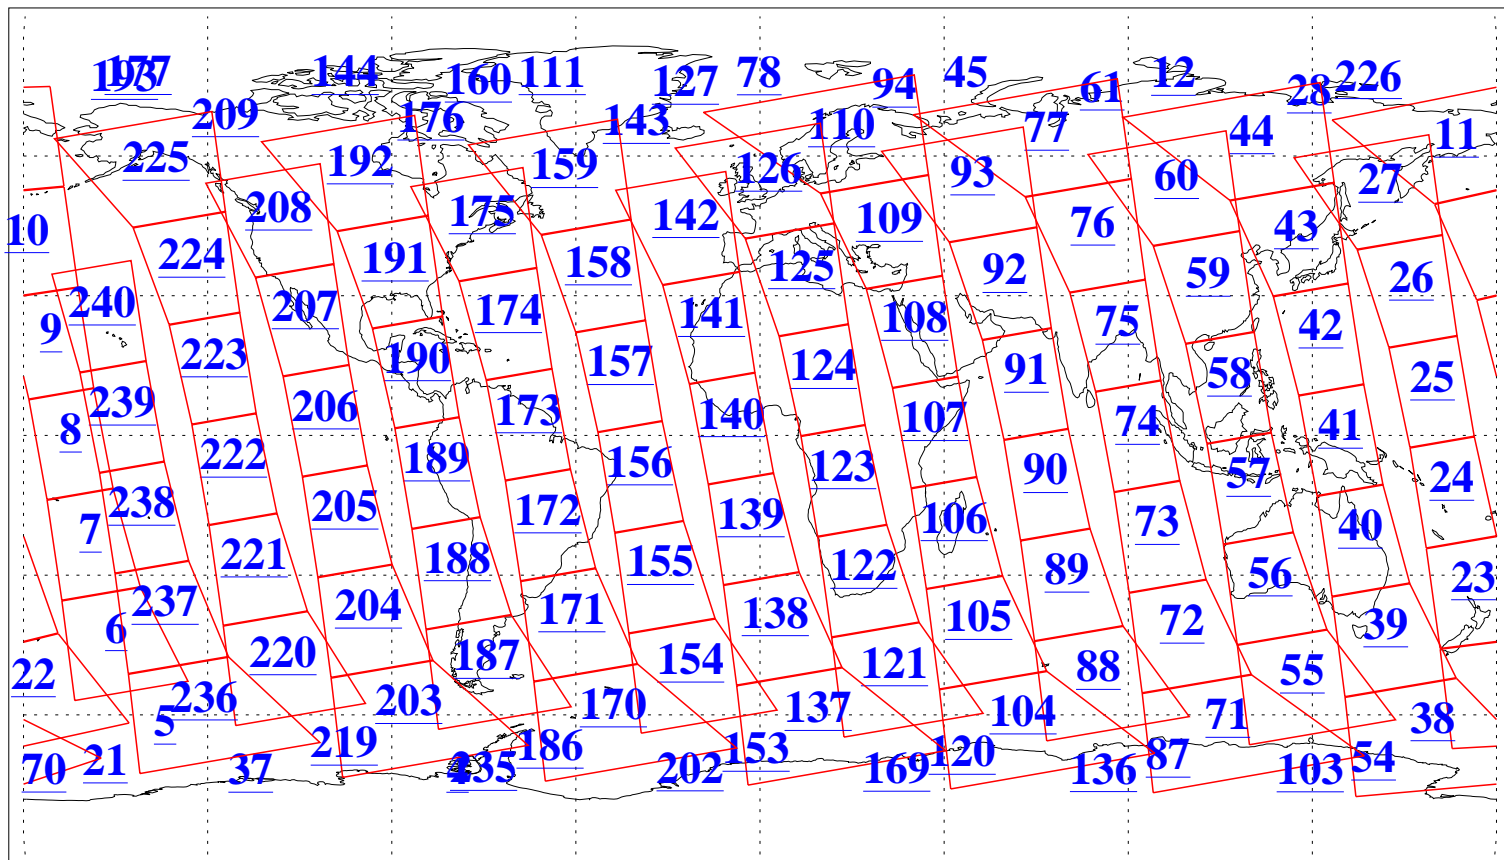

L1B Availability
AMSU Granules: 239
HSB Granules: 0
AIRS Granules: 240

23 Sep 2019
DoY 266
Aqua Day 6351
Granules: 1 to 120

Granules: 121 to 240

Legend: AMSU Available, HSB Available, AIRS Available

L1B Availability
AMSU Granules: 239
HSB Granules: 0
AIRS Granules: 240

23 Sep 2019
DoY 266
Aqua Day 6351

Ascending Granules

Descending Granules

Legend: AMSU Available, HSB Available, AIRS Available

L1B Availability
 AMSU Granules: 239
 HSB Granules: 0
 AIRS Granules: 240

23 Sep 2019
 DoY 266
 Aqua Day 6351

Northern Hemisphere Granules

Southern Hemisphere Granules

Legend: AMSU Available, HSB Available, AIRS Available