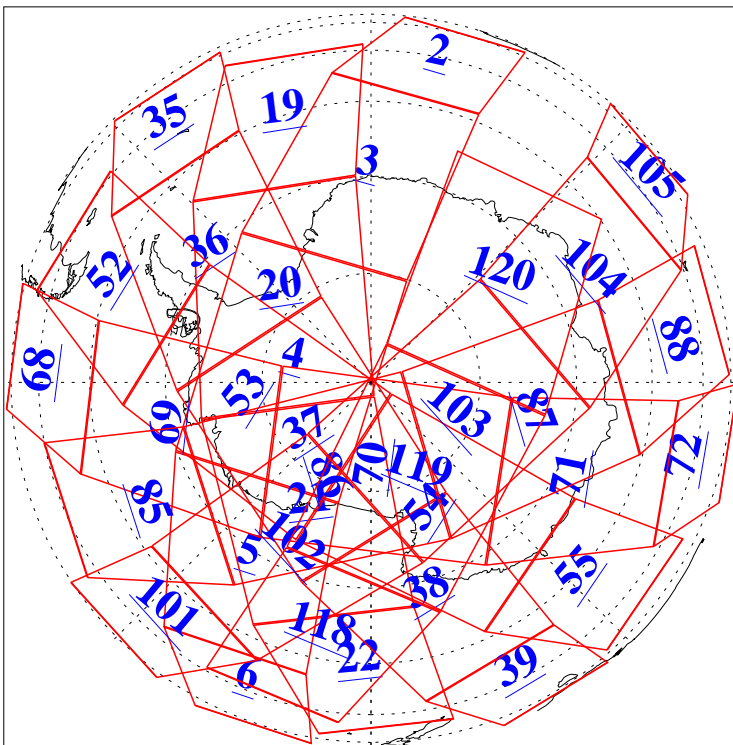

L1B Availability
AMSU Granules: 239
HSB Granules: 0
AIRS Granules: 240

23 Sep 2019
DoY 266
Aqua Day 6351
Granules: 1 to 120

Granules: 121 to 240

Legend: AMSU Available, HSB Available, AIRS Available

L1B Availability
AMSU Granules: 239
HSB Granules: 0
AIRS Granules: 240

23 Sep 2019
DoY 266
Aqua Day 6351

Ascending Granules

Descending Granules

Legend: AMSU Available, HSB Available, AIRS Available

L1B Availability
 AMSU Granules: 239
 HSB Granules: 0
 AIRS Granules: 240

23 Sep 2019
 DoY 266
 Aqua Day 6351

Northern Hemisphere Granules

Southern Hemisphere Granules

Legend: AMSU Available, HSB Available, AIRS Available