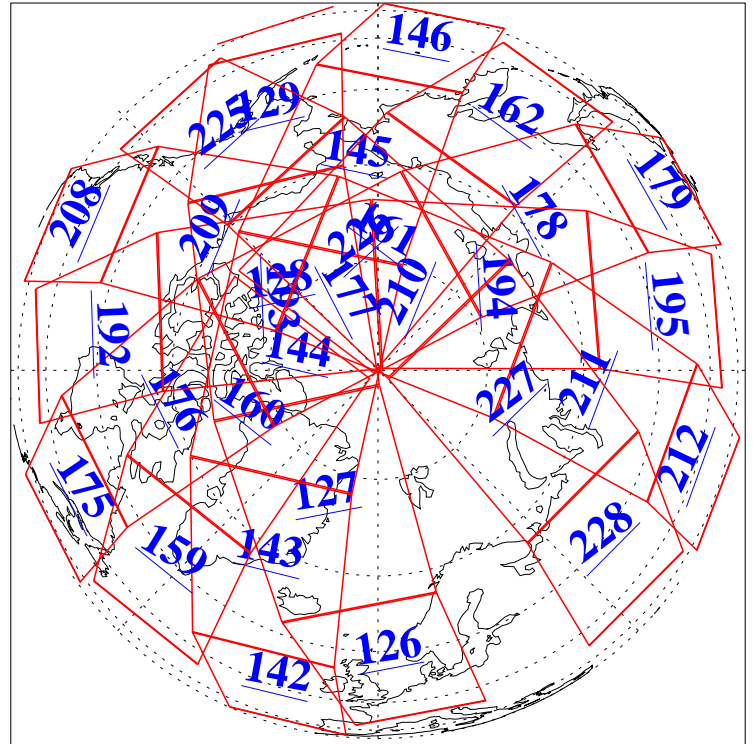

23 Sep 2019
DoY 266
Aqua Day 6351

Ascending Granules

Descending Granules

Legend: AMSU Available, HSB Available, AIRS Available

L1B Availability
 AMSU Granules: 239
 HSB Granules: 0
 AIRS Granules: 240

23 Sep 2019
 DoY 266
 Aqua Day 6351

Northern Hemisphere Granules

Southern Hemisphere Granules

Legend: AMSU Available, HSB Available, AIRS Available