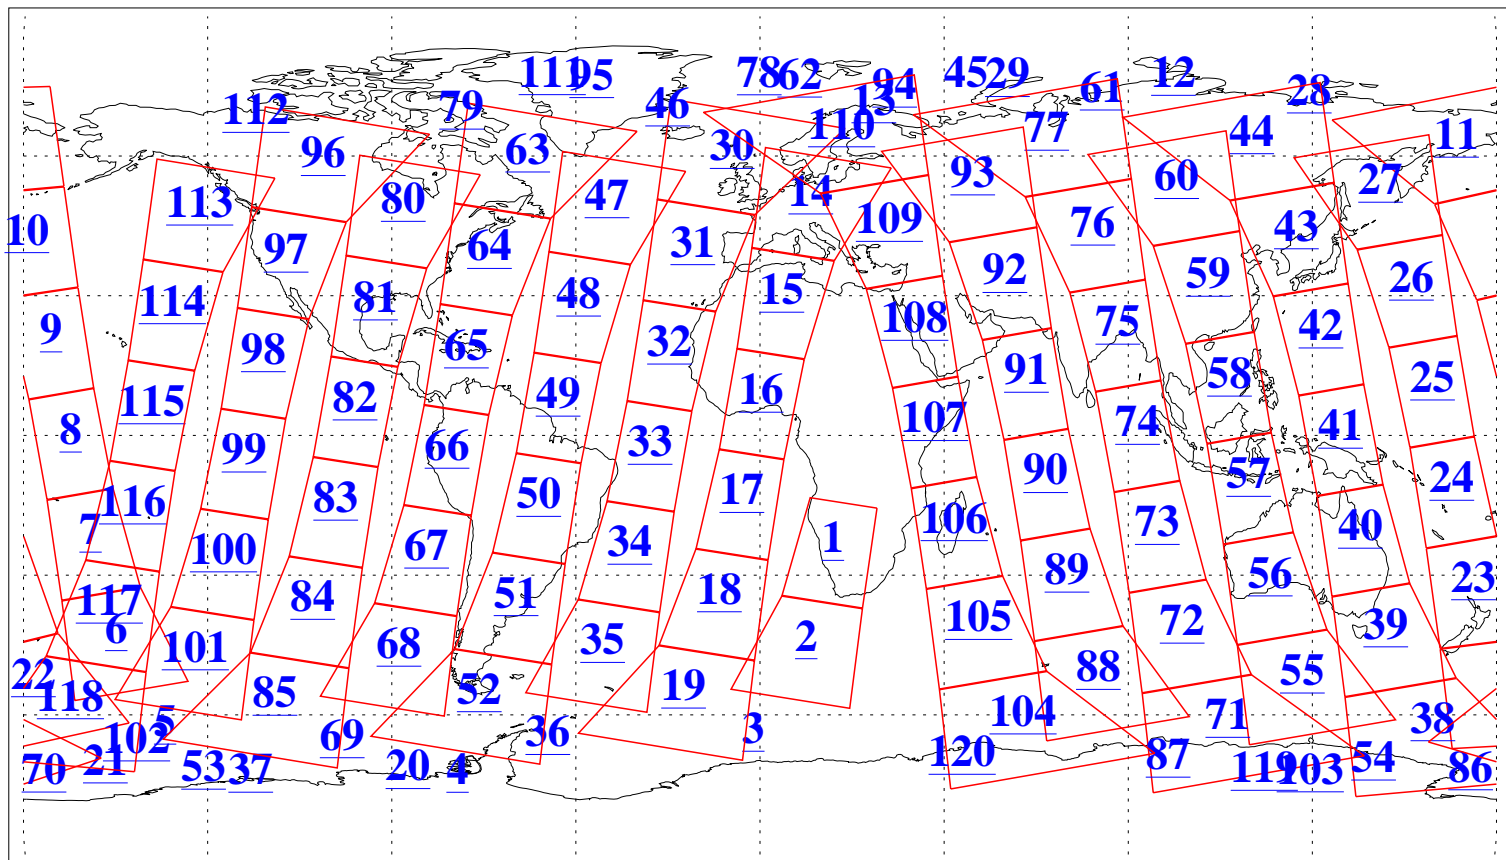

L1B Availability
AMSU Granules: 239
HSB Granules: 0
AIRS Granules: 240

23 Sep 2019
DoY 266
Aqua Day 6351
Granules: 1 to 120

Granules: 121 to 240

Legend: AMSU Available, HSB Available, AIRS Available

L1B Availability
AMSU Granules: 239
HSB Granules: 0
AIRS Granules: 240

23 Sep 2019
DoY 266
Aqua Day 6351

Ascending Granules

Descending Granules

Legend: AMSU Available, HSB Available, AIRS Available

L1B Availability
 AMSU Granules: 239
 HSB Granules: 0
 AIRS Granules: 240

23 Sep 2019
 DoY 266
 Aqua Day 6351

Northern Hemisphere Granules

Southern Hemisphere Granules

Legend: AMSU Available, HSB Available, AIRS Available