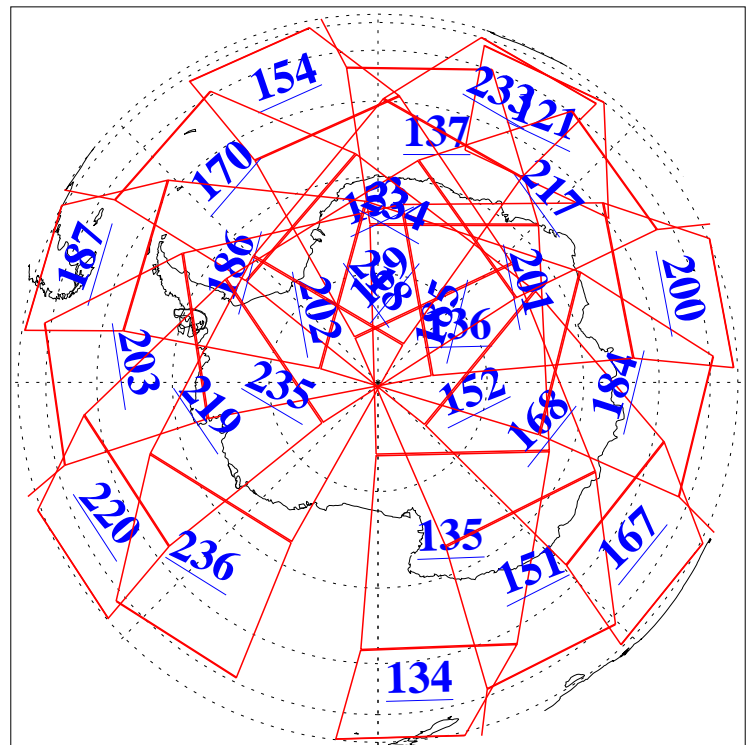

23 Sep 2019
DoY 266
Aqua Day 6351

Ascending Granules

Descending Granules

Legend: AMSU Available, HSB Available, AIRS Available

L1B Availability
 AMSU Granules: 239
 HSB Granules: 0
 AIRS Granules: 240

23 Sep 2019
 DoY 266
 Aqua Day 6351

Northern Hemisphere Granules

Southern Hemisphere Granules

Legend: AMSU Available, HSB Available, AIRS Available