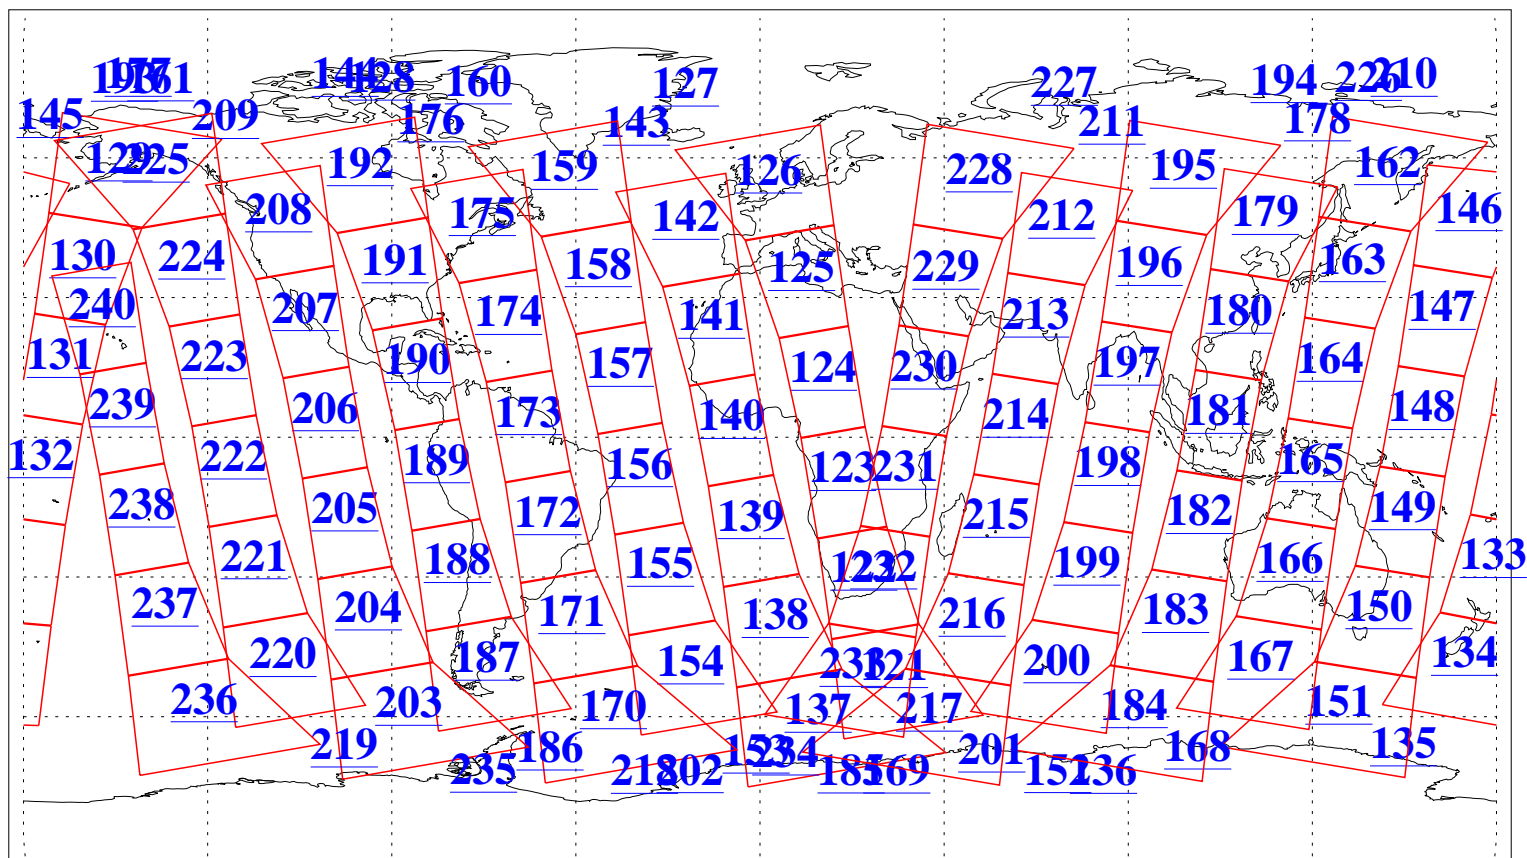

L1B Availability
AMSU Granules: 239
HSB Granules: 0
AIRS Granules: 240

23 Sep 2019
DoY 266
Aqua Day 6351
Granules: 1 to 120

Granules: 121 to 240

Legend: AMSU Available, HSB Available, AIRS Available

L1B Availability
AMSU Granules: 239
HSB Granules: 0
AIRS Granules: 240

23 Sep 2019
DoY 266
Aqua Day 6351

Ascending Granules

Descending Granules

Legend: AMSU Available, HSB Available, AIRS Available

L1B Availability
 AMSU Granules: 239
 HSB Granules: 0
 AIRS Granules: 240

23 Sep 2019
 DoY 266
 Aqua Day 6351

Northern Hemisphere Granules

Southern Hemisphere Granules

Legend: AMSU Available, HSB Available, AIRS Available