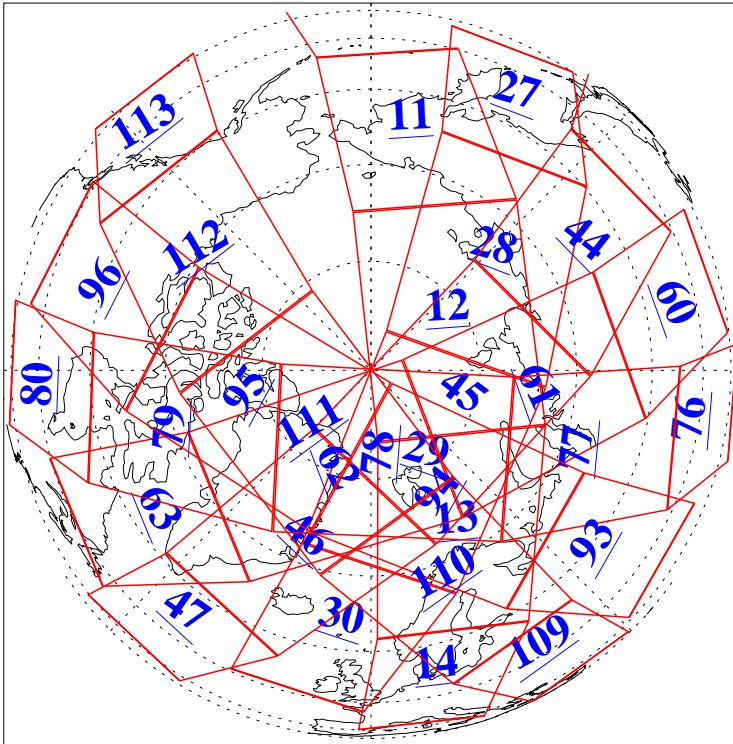

L1B Availability
AMSU Granules: 239
HSB Granules: 0
AIRS Granules: 240

23 Sep 2019
DoY 266
Aqua Day 6351
Granules: 1 to 120

Granules: 121 to 240

Legend: AMSU Available, HSB Available, AIRS Available

L1B Availability
AMSU Granules: 239
HSB Granules: 0
AIRS Granules: 240

23 Sep 2019
DoY 266
Aqua Day 6351

Ascending Granules

Descending Granules

Legend: AMSU Available, HSB Available, AIRS Available

L1B Availability
 AMSU Granules: 239
 HSB Granules: 0
 AIRS Granules: 240

23 Sep 2019
 DoY 266
 Aqua Day 6351

Northern Hemisphere Granules

Southern Hemisphere Granules

Legend: AMSU Available, HSB Available, AIRS Available