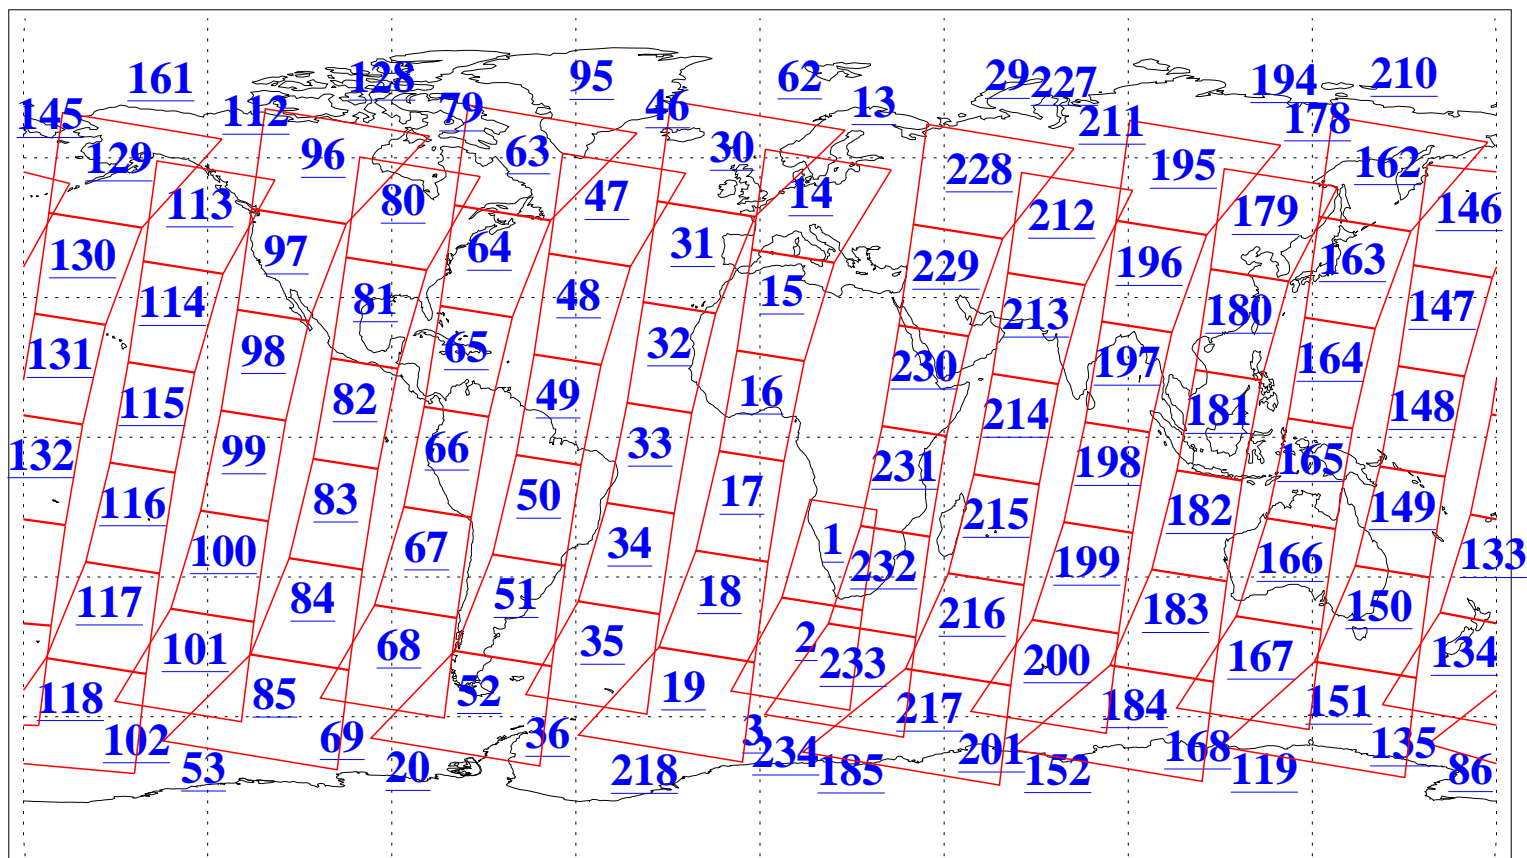

L1B Availability
AMSU Granules: 239
HSB Granules: 0
AIRS Granules: 240

23 Sep 2019
DoY 266
Aqua Day 6351
Granules: 1 to 120

Granules: 121 to 240

Legend: AMSU Available, HSB Available, AIRS Available

L1B Availability
AMSU Granules: 239
HSB Granules: 0
AIRS Granules: 240

23 Sep 2019
DoY 266
Aqua Day 6351

Ascending Granules

Descending Granules

Legend: AMSU Available, HSB Available, AIRS Available

L1B Availability
 AMSU Granules: 239
 HSB Granules: 0
 AIRS Granules: 240

23 Sep 2019
 DoY 266
 Aqua Day 6351

Northern Hemisphere Granules

Southern Hemisphere Granules

Legend: AMSU Available, HSB Available, AIRS Available