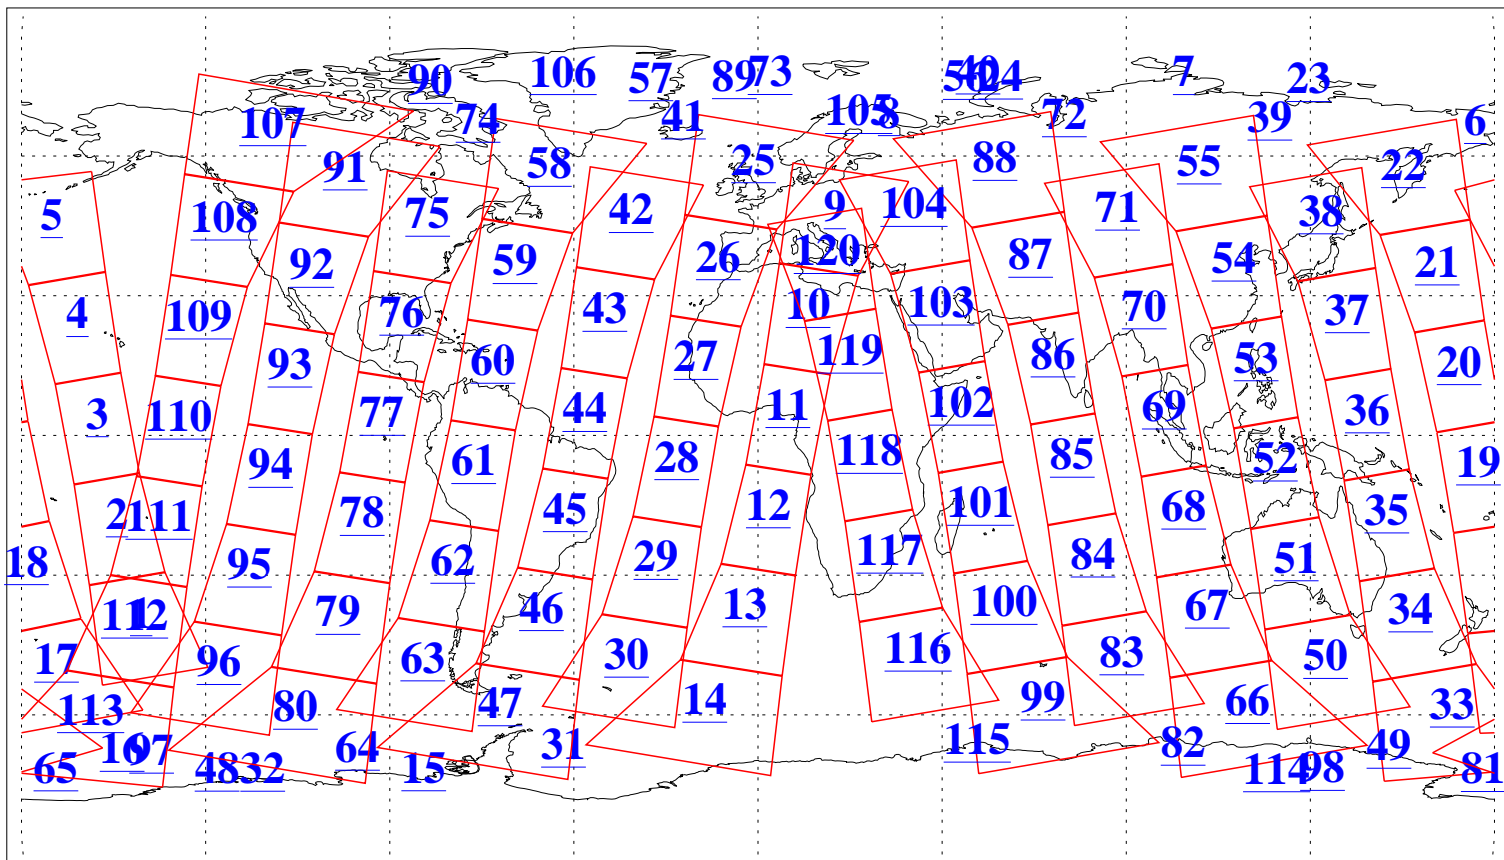

L1B Availability  
AMSU Granules: 240  
HSB Granules: 0  
AIRS Granules: 240

20 Sep 2019  
DoY 263  
Aqua Day 6348  
Granules: 1 to 120

Granules: 121 to 240

Legend: AMSU Available, HSB Available, AIRS Available

L1B Availability  
AMSU Granules: 240  
HSB Granules: 0  
AIRS Granules: 240

20 Sep 2019  
DoY 263  
Aqua Day 6348  
Ascending Granules

Descending Granules

Legend: AMSU Available, HSB Available, AIRS Available