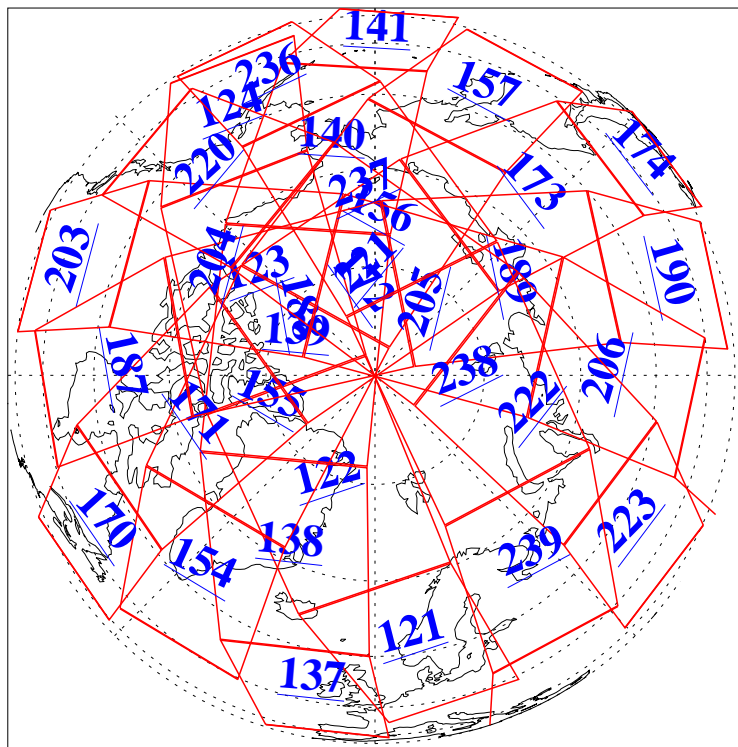

L1B Availability  
AMSU Granules: 240  
HSB Granules: 0  
AIRS Granules: 240

20 Sep 2019  
DoY 263  
Aqua Day 6348  
Granules: 1 to 120

Granules: 121 to 240

Legend: AMSU Available, HSB Available, AIRS Available

L1B Availability  
AMSU Granules: 240  
HSB Granules: 0  
AIRS Granules: 240

20 Sep 2019  
DoY 263  
Aqua Day 6348  
Ascending Granules

Descending Granules

Legend: AMSU Available, HSB Available, AIRS Available

### Northern Hemisphere Granules