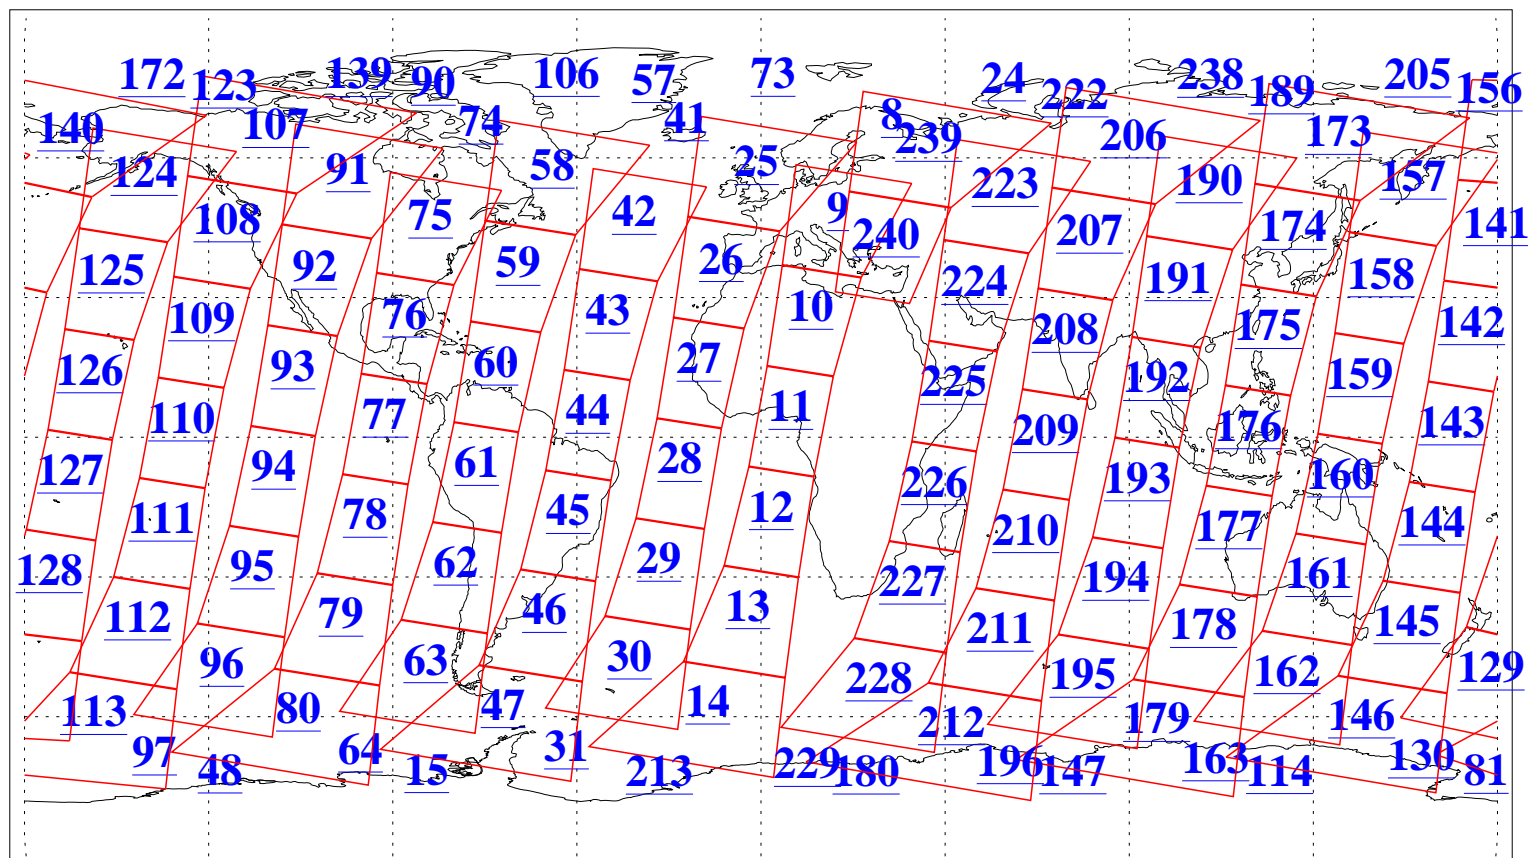

L1B Availability  
AMSU Granules: 240  
HSB Granules: 0  
AIRS Granules: 240

20 Sep 2019  
DoY 263  
Aqua Day 6348  
Granules: 1 to 120

Granules: 121 to 240

Legend: AMSU Available, HSB Available, AIRS Available

L1B Availability  
AMSU Granules: 240  
HSB Granules: 0  
AIRS Granules: 240

20 Sep 2019  
DoY 263  
Aqua Day 6348  
Ascending Granules

Descending Granules

Legend: AMSU Available, HSB Available, AIRS Available