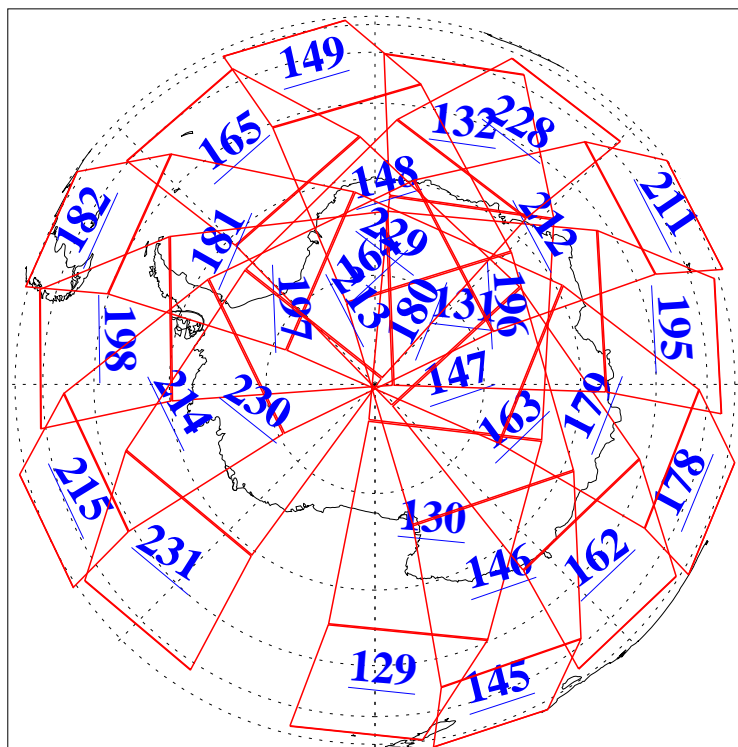

Legend: AMSU Available, HSB Available, AIRS Available