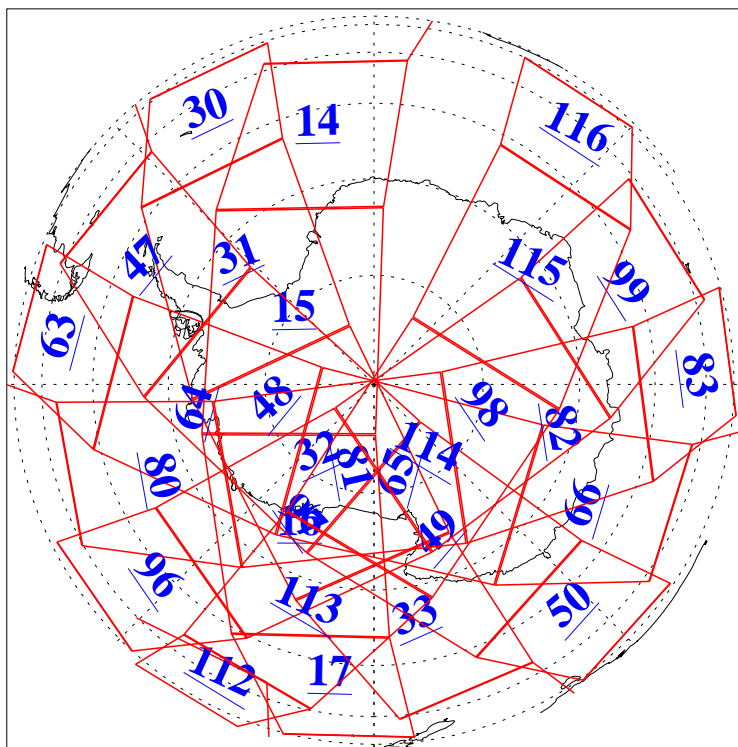

Legend: AMSU Available, HSB Available, AIRS Available