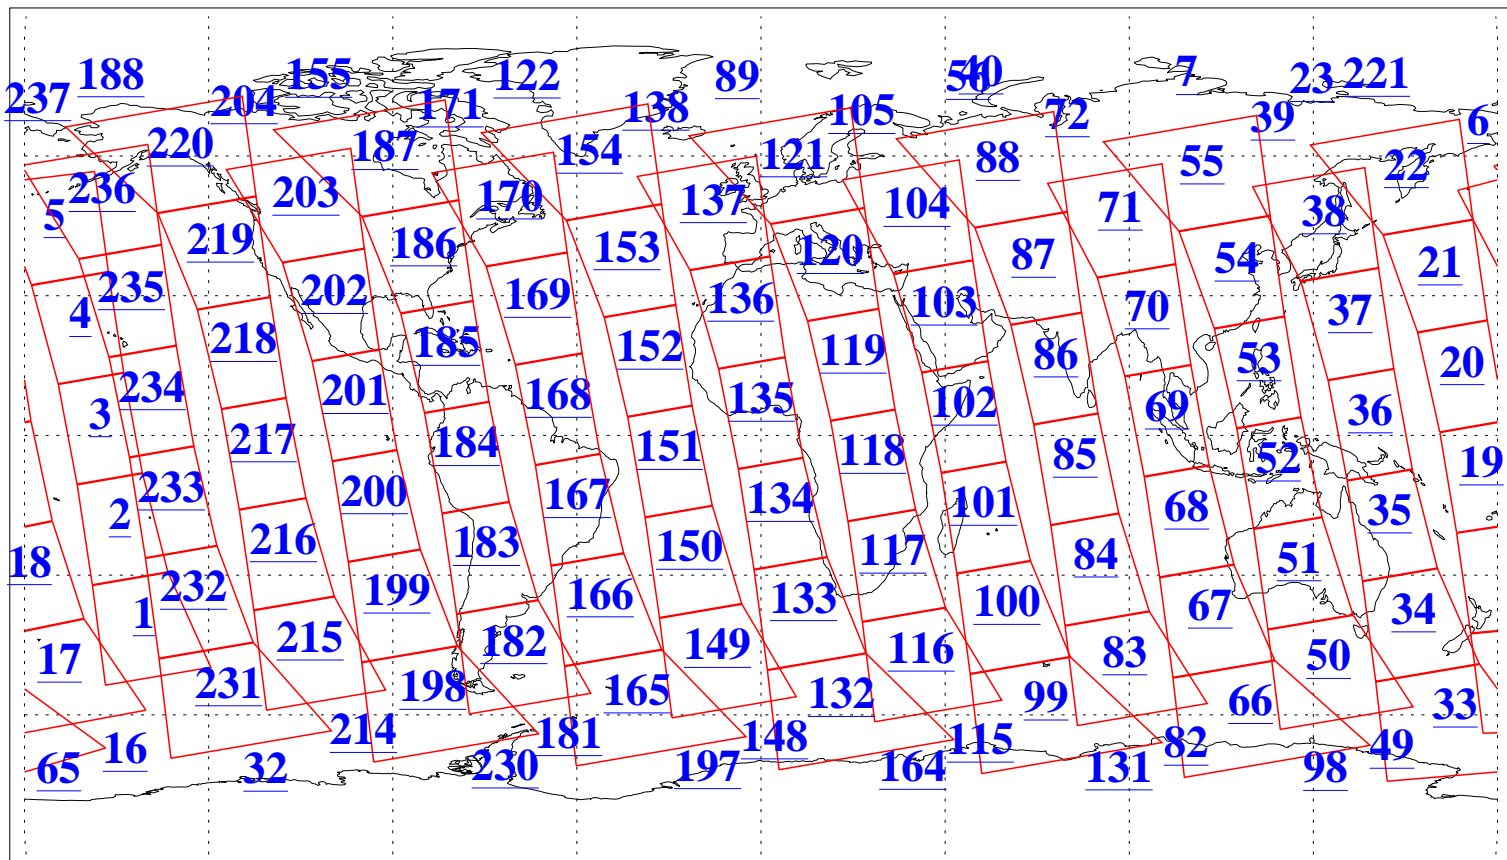

L1B Availability  
AMSU Granules: 240  
HSB Granules: 0  
AIRS Granules: 240

20 Sep 2019  
DoY 263  
Aqua Day 6348  
Granules: 1 to 120

Granules: 121 to 240

Legend: AMSU Available, HSB Available, AIRS Available

L1B Availability  
AMSU Granules: 240  
HSB Granules: 0  
AIRS Granules: 240

20 Sep 2019  
DoY 263  
Aqua Day 6348  
Ascending Granules

Descending Granules

Legend: AMSU Available, HSB Available, AIRS Available

### Northern Hemisphere Granules