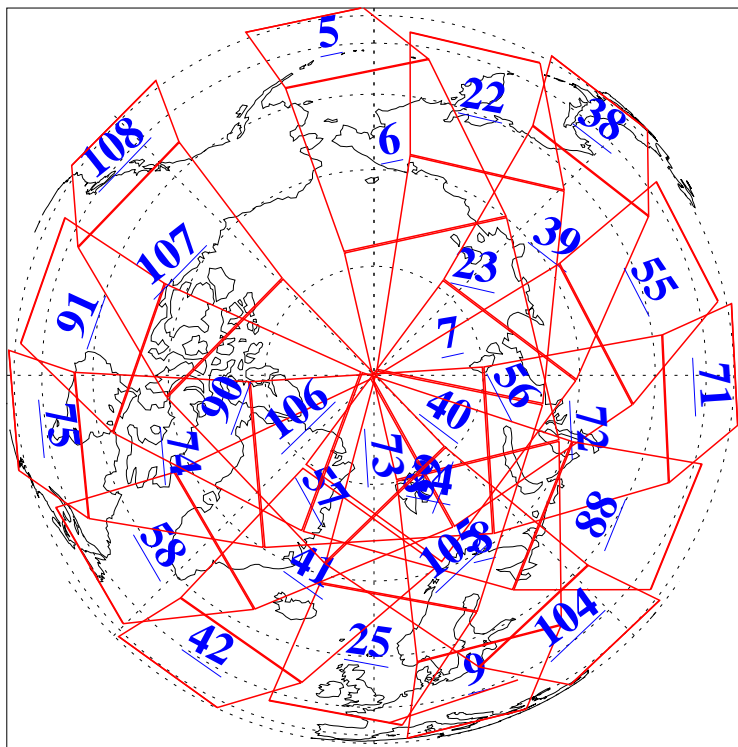

L1B Availability  
AMSU Granules: 240  
HSB Granules: 0  
AIRS Granules: 240

20 Sep 2019  
DoY 263  
Aqua Day 6348  
Granules: 1 to 120

Granules: 121 to 240

Legend: AMSU Available, HSB Available, AIRS Available

L1B Availability  
AMSU Granules: 240  
HSB Granules: 0  
AIRS Granules: 240

20 Sep 2019  
DoY 263  
Aqua Day 6348  
Ascending Granules

Descending Granules

Legend: AMSU Available, HSB Available, AIRS Available

### Northern Hemisphere Granules