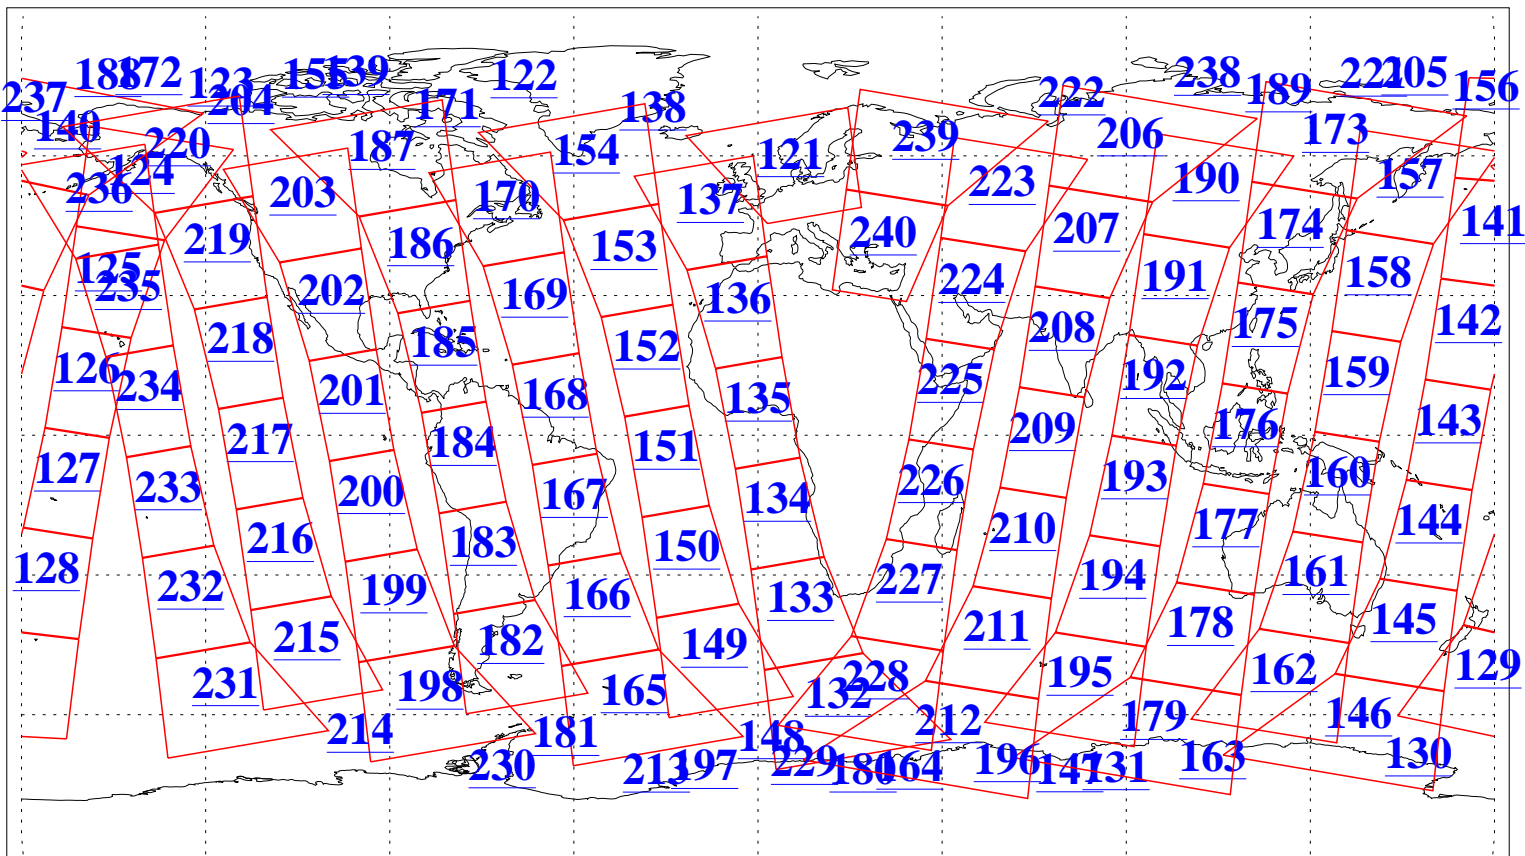

L1B Availability  
AMSU Granules: 240  
HSB Granules: 0  
AIRS Granules: 240

20 Sep 2019  
DoY 263  
Aqua Day 6348  
Granules: 1 to 120

Granules: 121 to 240

Legend: AMSU Available, HSB Available, AIRS Available

L1B Availability  
AMSU Granules: 240  
HSB Granules: 0  
AIRS Granules: 240

20 Sep 2019  
DoY 263  
Aqua Day 6348  
Ascending Granules

Descending Granules

Legend: AMSU Available, HSB Available, AIRS Available