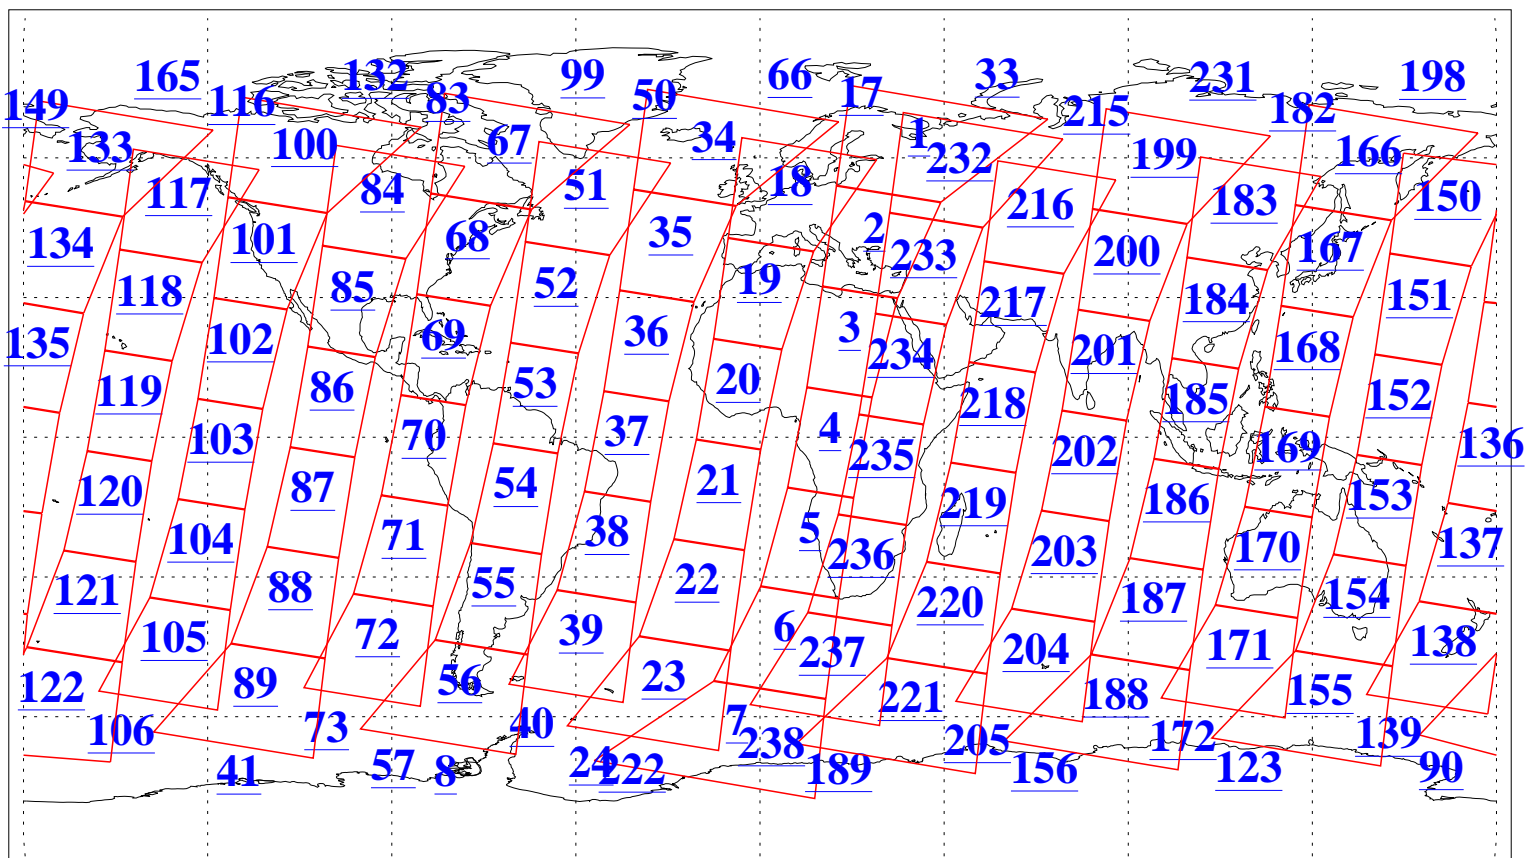

L1B Availability
AMSU Granules: 240
HSB Granules: 0
AIRS Granules: 240

19 Sep 2019
DoY 262
Aqua Day 6347
Granules: 1 to 120

Granules: 121 to 240

Legend: AMSU Available, HSB Available, AIRS Available

L1B Availability
AMSU Granules: 240
HSB Granules: 0
AIRS Granules: 240

19 Sep 2019
DoY 262
Aqua Day 6347
Ascending Granules

Descending Granules

Legend: AMSU Available, HSB Available, AIRS Available

L1B Availability
 AMSU Granules: 240
 HSB Granules: 0
 AIRS Granules: 240

19 Sep 2019
 DoY 262
 Aqua Day 6347

Northern Hemisphere Granules

Southern Hemisphere Granules

Legend: AMSU Available, HSB Available, AIRS Available