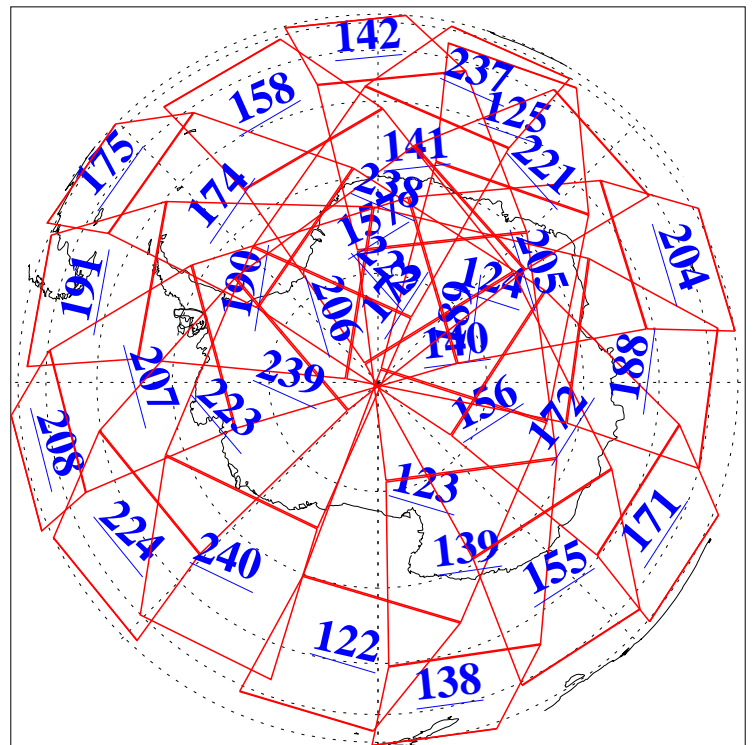

L1B Availability
AMSU Granules: 240
HSB Granules: 0
AIRS Granules: 240

19 Sep 2019
DoY 262
Aqua Day 6347
Granules: 1 to 120

Granules: 121 to 240

Legend: AMSU Available, HSB Available, AIRS Available

L1B Availability
AMSU Granules: 240
HSB Granules: 0
AIRS Granules: 240

19 Sep 2019
DoY 262
Aqua Day 6347
Ascending Granules

Descending Granules

Legend: AMSU Available, HSB Available, AIRS Available

L1B Availability
 AMSU Granules: 240
 HSB Granules: 0
 AIRS Granules: 240

19 Sep 2019
 DoY 262
 Aqua Day 6347

Northern Hemisphere Granules

Southern Hemisphere Granules

Legend: AMSU Available, HSB Available, AIRS Available