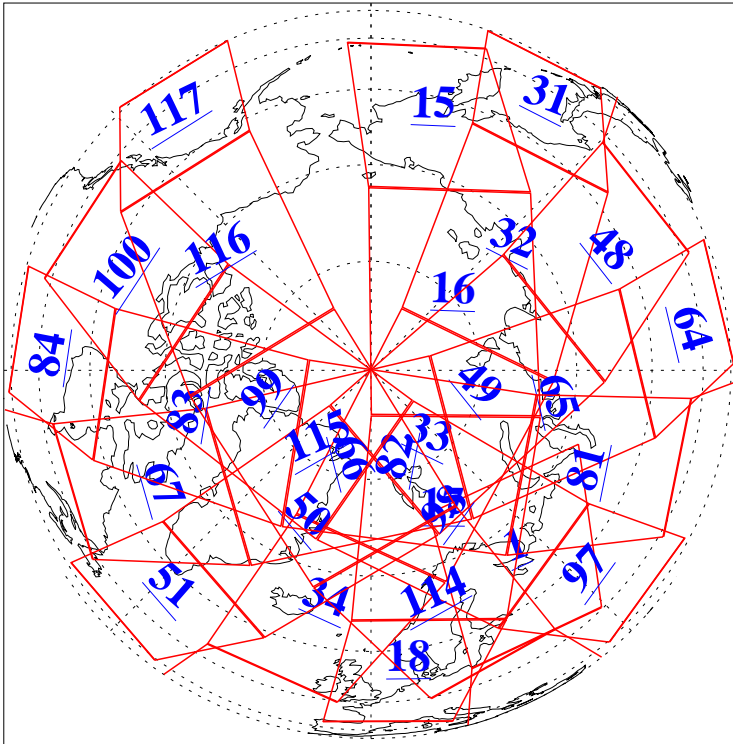

L1B Availability
AMSU Granules: 240
HSB Granules: 0
AIRS Granules: 240

19 Sep 2019
DoY 262
Aqua Day 6347
Granules: 1 to 120

Granules: 121 to 240

Legend: AMSU Available, HSB Available, AIRS Available

L1B Availability
AMSU Granules: 240
HSB Granules: 0
AIRS Granules: 240

19 Sep 2019
DoY 262
Aqua Day 6347
Ascending Granules

Descending Granules

Legend: AMSU Available, HSB Available, AIRS Available

L1B Availability
 AMSU Granules: 240
 HSB Granules: 0
 AIRS Granules: 240

19 Sep 2019
 DoY 262
 Aqua Day 6347

Northern Hemisphere Granules

Southern Hemisphere Granules

Legend: AMSU Available, HSB Available, AIRS Available