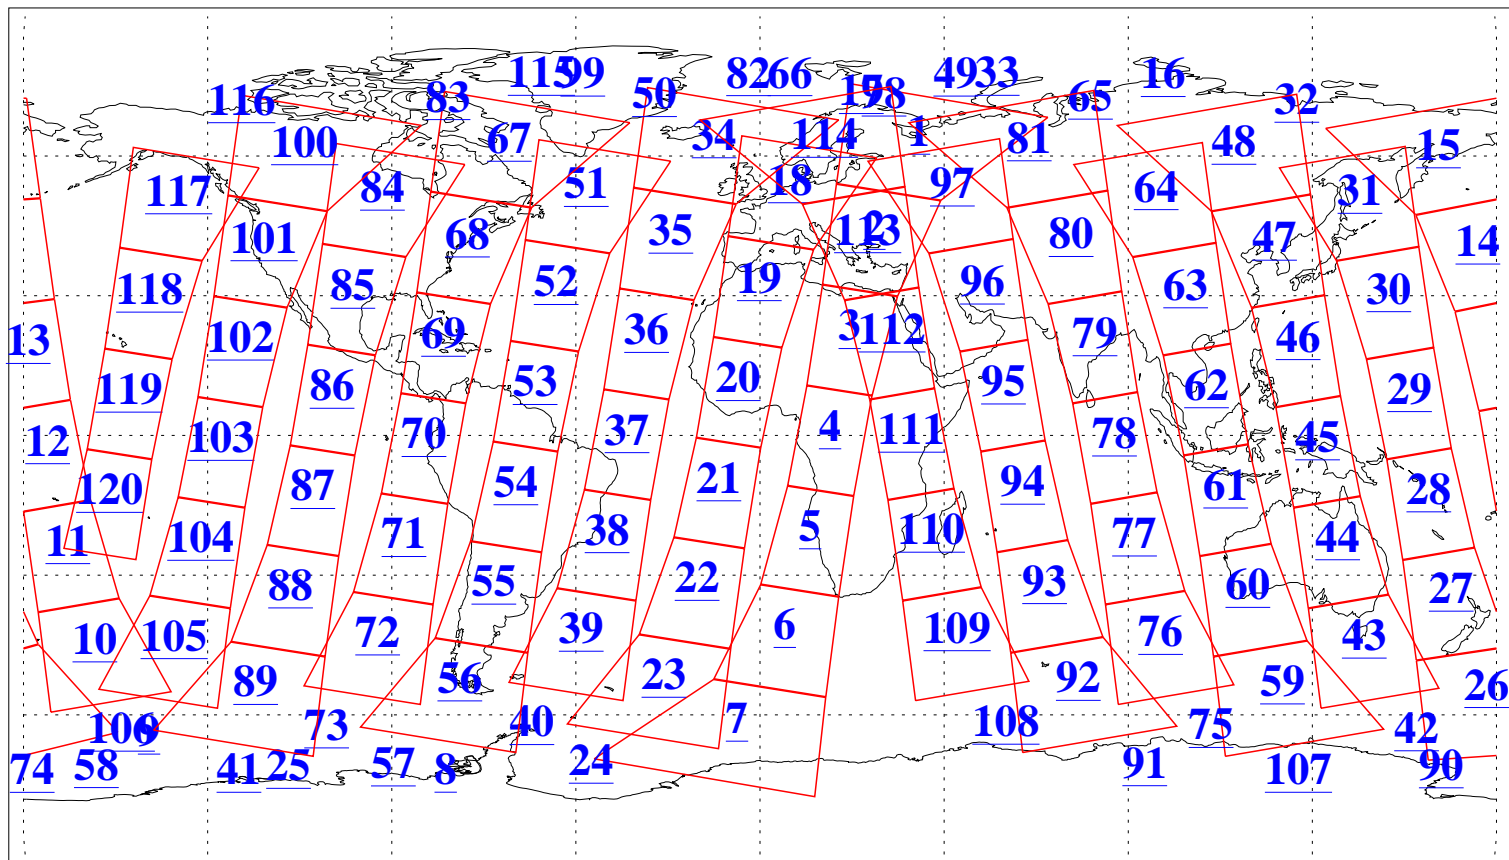

L1B Availability
AMSU Granules: 240
HSB Granules: 0
AIRS Granules: 240

19 Sep 2019
DoY 262
Aqua Day 6347
Granules: 1 to 120

Granules: 121 to 240

Legend: AMSU Available, HSB Available, AIRS Available

L1B Availability
AMSU Granules: 240
HSB Granules: 0
AIRS Granules: 240

19 Sep 2019
DoY 262
Aqua Day 6347
Ascending Granules

Descending Granules

Legend: AMSU Available, HSB Available, AIRS Available

L1B Availability
 AMSU Granules: 240
 HSB Granules: 0
 AIRS Granules: 240

19 Sep 2019
 DoY 262
 Aqua Day 6347

Northern Hemisphere Granules

Southern Hemisphere Granules

Legend: AMSU Available, HSB Available, AIRS Available