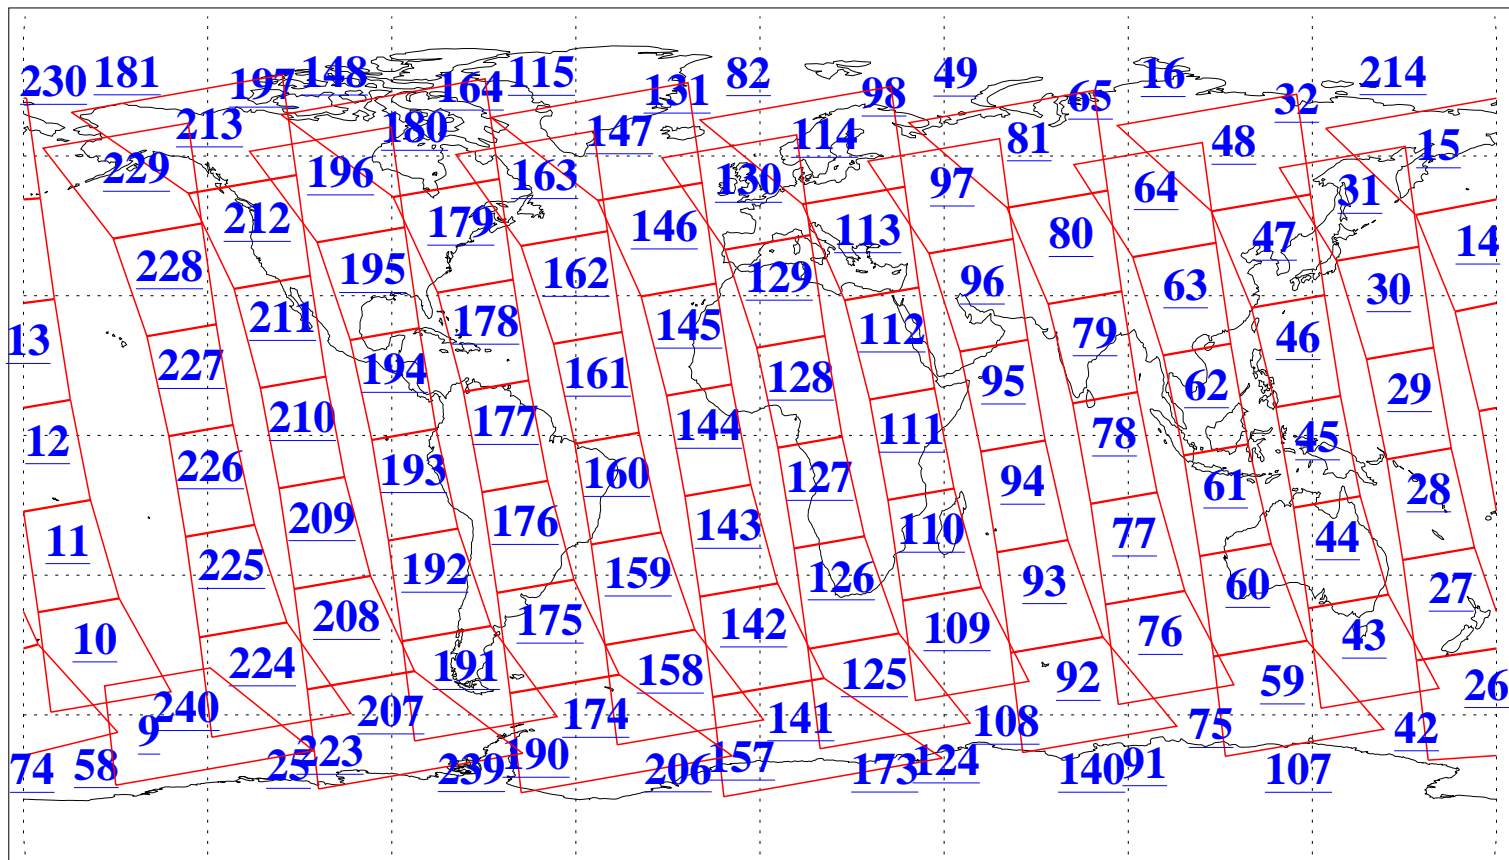

L1B Availability
AMSU Granules: 240
HSB Granules: 0
AIRS Granules: 240

19 Sep 2019
DoY 262
Aqua Day 6347
Granules: 1 to 120

Granules: 121 to 240

Legend: AMSU Available, HSB Available, AIRS Available

L1B Availability
AMSU Granules: 240
HSB Granules: 0
AIRS Granules: 240

19 Sep 2019
DoY 262
Aqua Day 6347
Ascending Granules

Descending Granules

Legend: AMSU Available, HSB Available, AIRS Available

L1B Availability
 AMSU Granules: 240
 HSB Granules: 0
 AIRS Granules: 240

19 Sep 2019
 DoY 262
 Aqua Day 6347

Northern Hemisphere Granules

Southern Hemisphere Granules

Legend: AMSU Available, HSB Available, AIRS Available