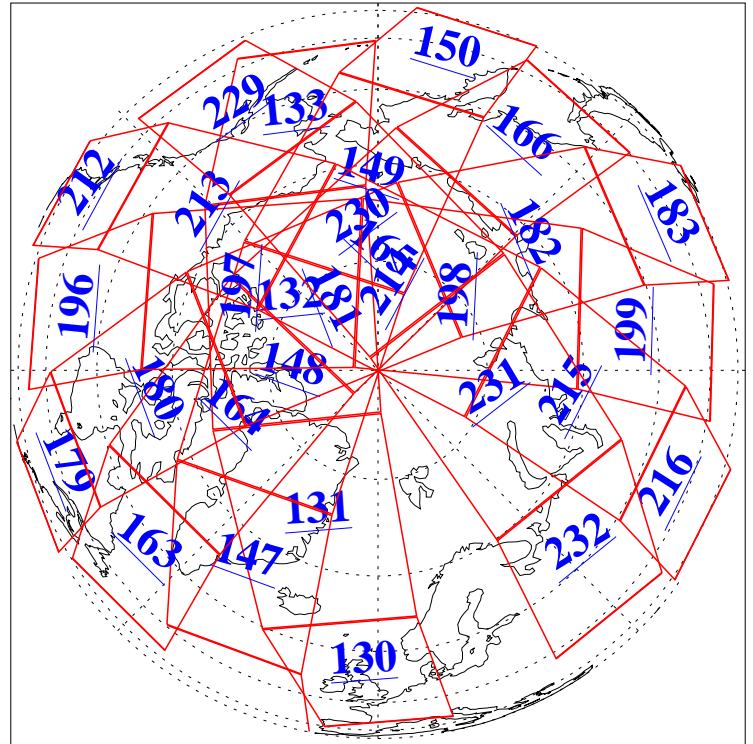

19 Sep 2019
DoY 262
Aqua Day 6347
Ascending Granules

Descending Granules

Legend: AMSU Available, HSB Available, AIRS Available

L1B Availability
 AMSU Granules: 240
 HSB Granules: 0
 AIRS Granules: 240

19 Sep 2019
 DoY 262
 Aqua Day 6347

Northern Hemisphere Granules

Southern Hemisphere Granules

Legend: AMSU Available, HSB Available, AIRS Available