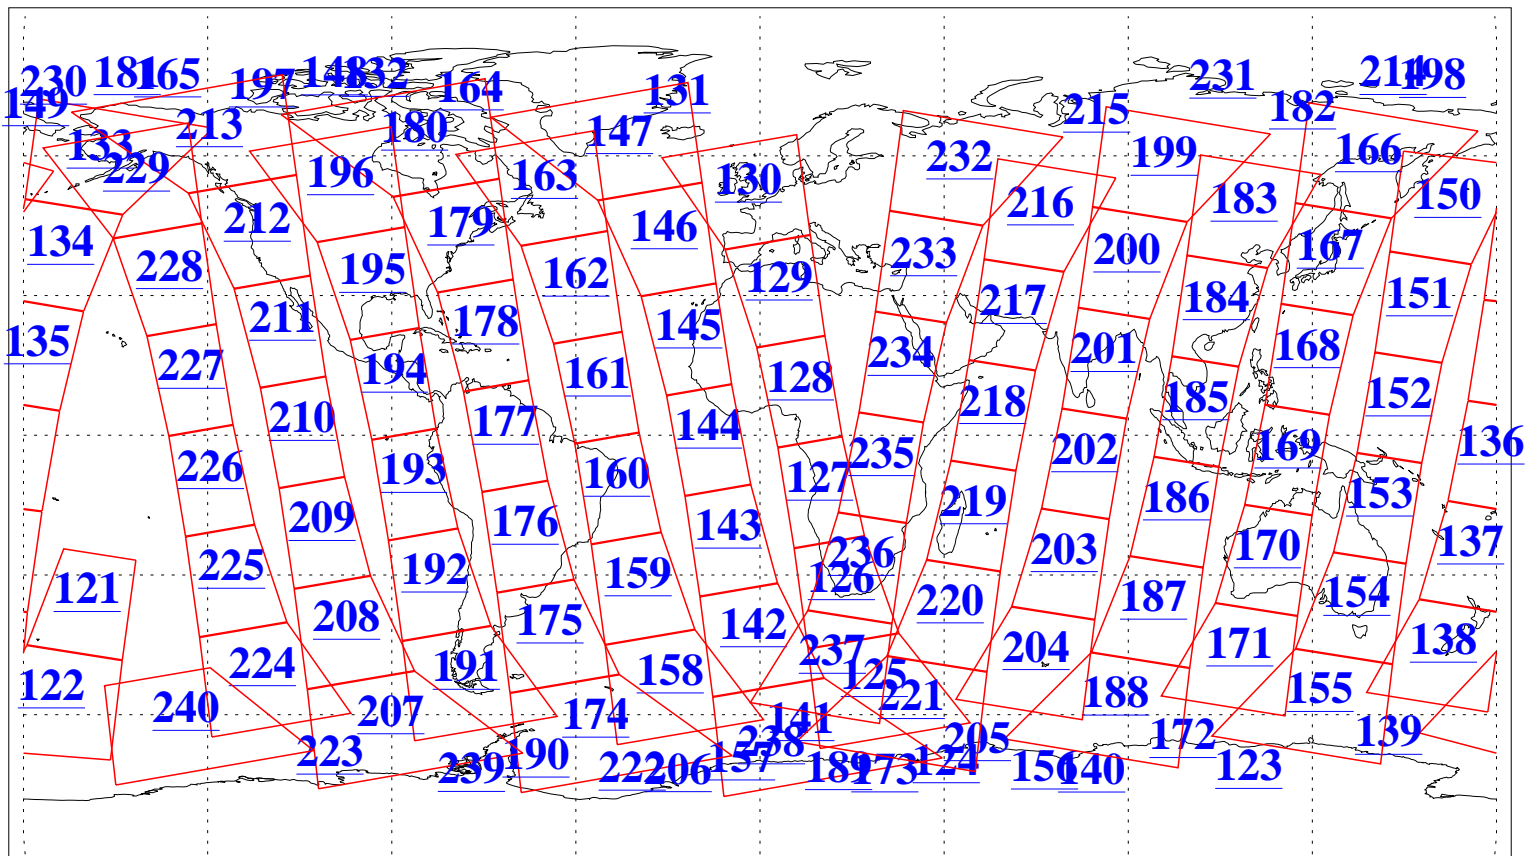

L1B Availability
AMSU Granules: 240
HSB Granules: 0
AIRS Granules: 240

19 Sep 2019
DoY 262
Aqua Day 6347
Granules: 1 to 120

Granules: 121 to 240

Legend: AMSU Available, HSB Available, AIRS Available

L1B Availability
AMSU Granules: 240
HSB Granules: 0
AIRS Granules: 240

19 Sep 2019
DoY 262
Aqua Day 6347
Ascending Granules

Descending Granules

Legend: AMSU Available, HSB Available, AIRS Available

L1B Availability
 AMSU Granules: 240
 HSB Granules: 0
 AIRS Granules: 240

19 Sep 2019
 DoY 262
 Aqua Day 6347

Northern Hemisphere Granules

Southern Hemisphere Granules

Legend: AMSU Available, HSB Available, AIRS Available