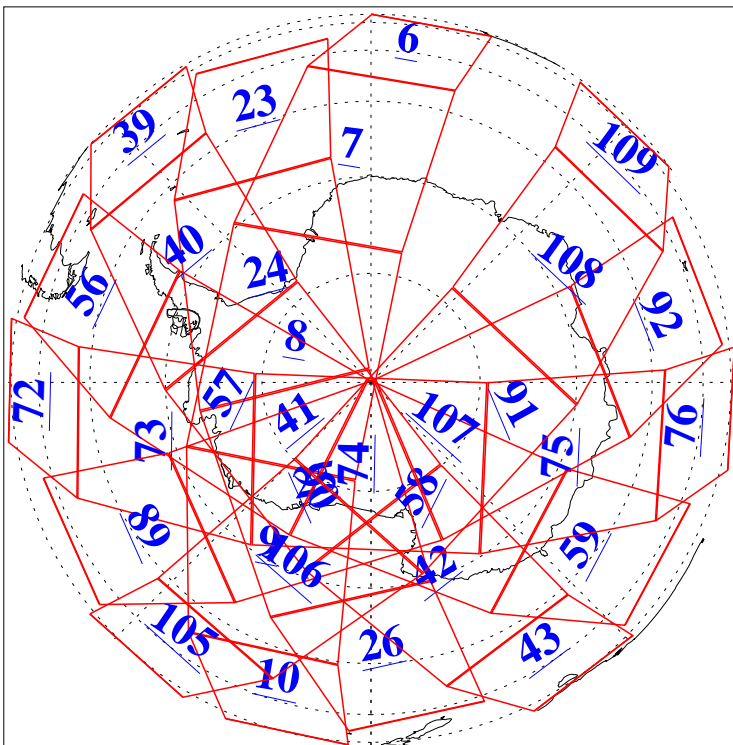

L1B Availability
AMSU Granules: 240
HSB Granules: 0
AIRS Granules: 240

19 Sep 2019
DoY 262
Aqua Day 6347
Granules: 1 to 120

Granules: 121 to 240

Legend: AMSU Available, HSB Available, AIRS Available

L1B Availability
AMSU Granules: 240
HSB Granules: 0
AIRS Granules: 240

19 Sep 2019
DoY 262
Aqua Day 6347
Ascending Granules

Descending Granules

Legend: AMSU Available, HSB Available, AIRS Available

L1B Availability
 AMSU Granules: 240
 HSB Granules: 0
 AIRS Granules: 240

19 Sep 2019
 DoY 262
 Aqua Day 6347

Northern Hemisphere Granules

Southern Hemisphere Granules

Legend: AMSU Available, HSB Available, AIRS Available