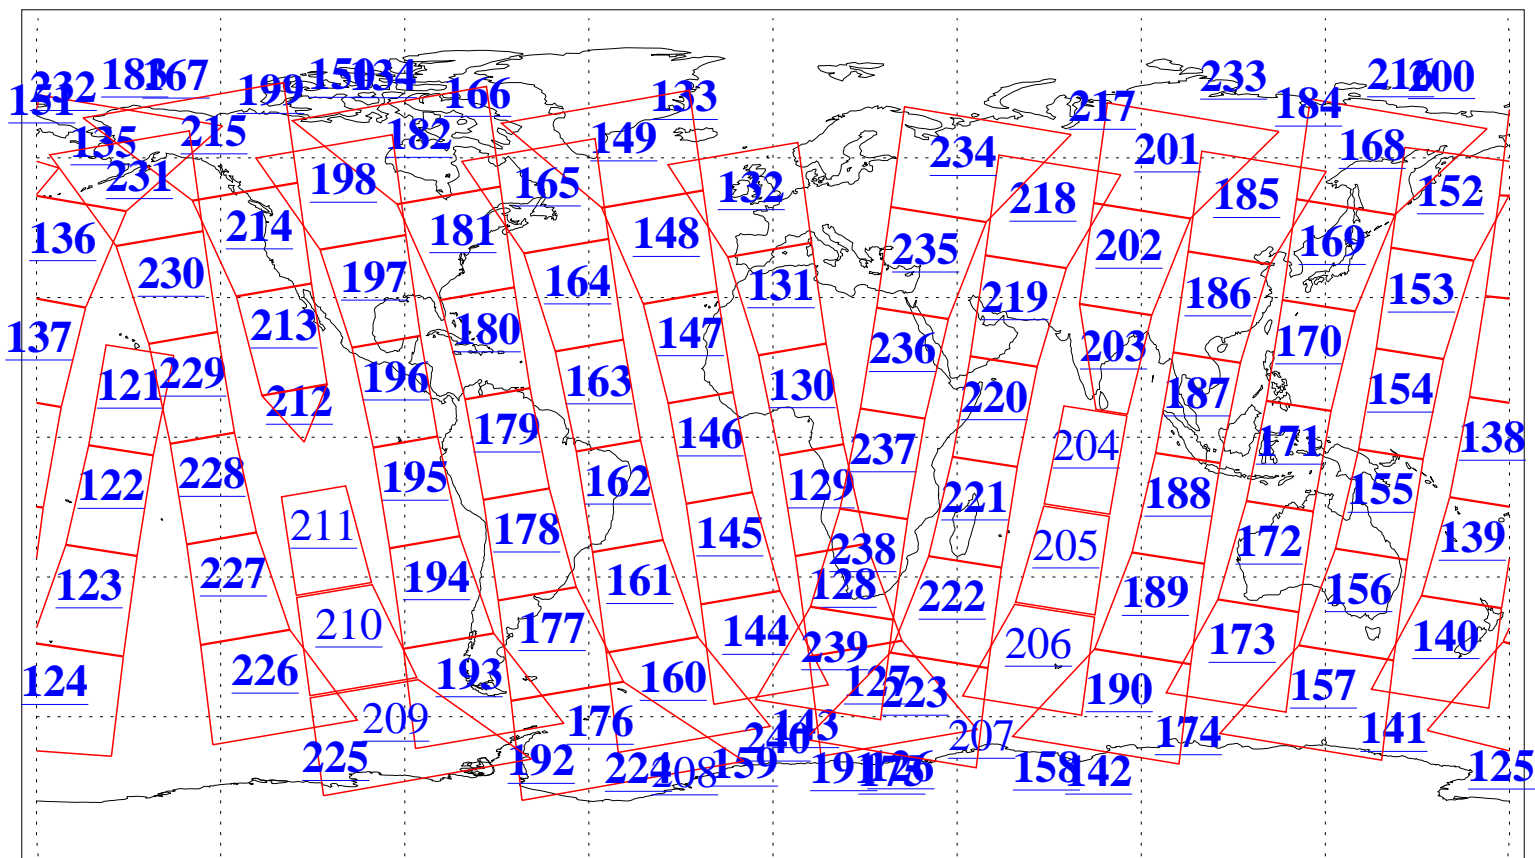

L1B Availability  
AMSU Granules: 240  
HSB Granules: 0  
AIRS Granules: 232

17 Sep 2019  
DoY 260  
Aqua Day 6345  
Granules: 1 to 120

Granules: 121 to 240

Legend: AMSU Available, HSB Available, AIRS Available

L1B Availability  
AMSU Granules: 240  
HSB Granules: 0  
AIRS Granules: 232

17 Sep 2019  
DoY 260  
Aqua Day 6345

Ascending Granules

Descending Granules

Legend: AMSU Available, HSB Available, AIRS Available