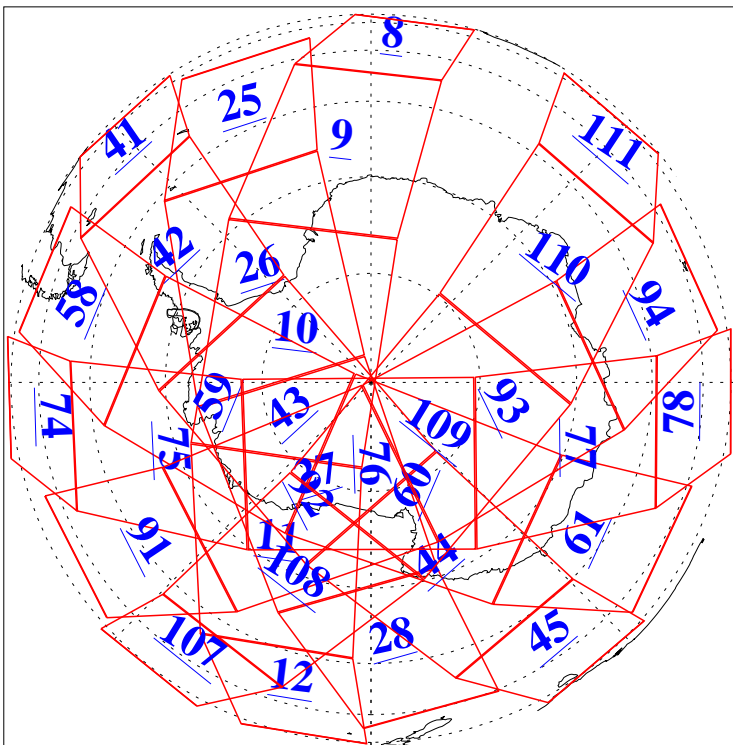

Legend: AMSU Available, HSB Available, AIRS Available