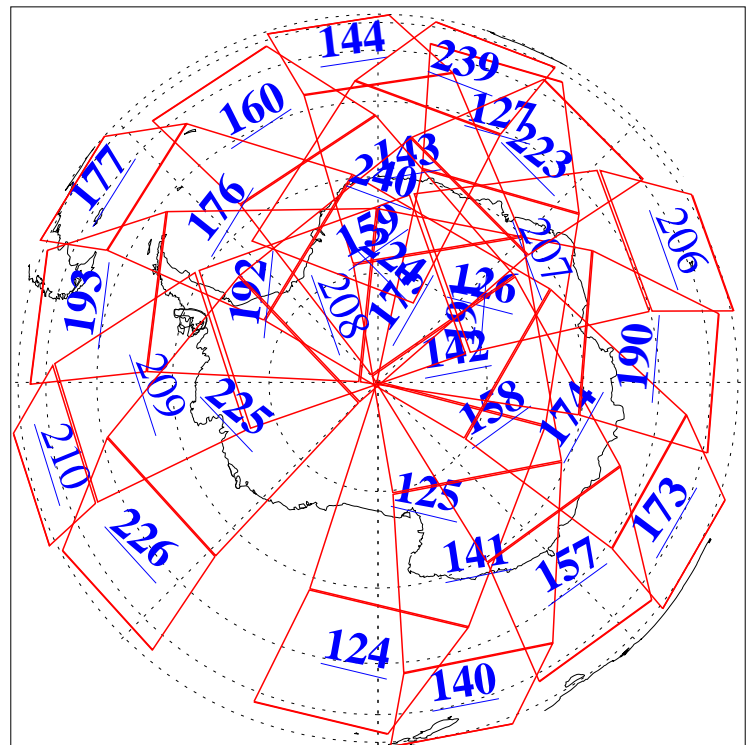

Legend: AMSU Available, HSB Available, AIRS Available