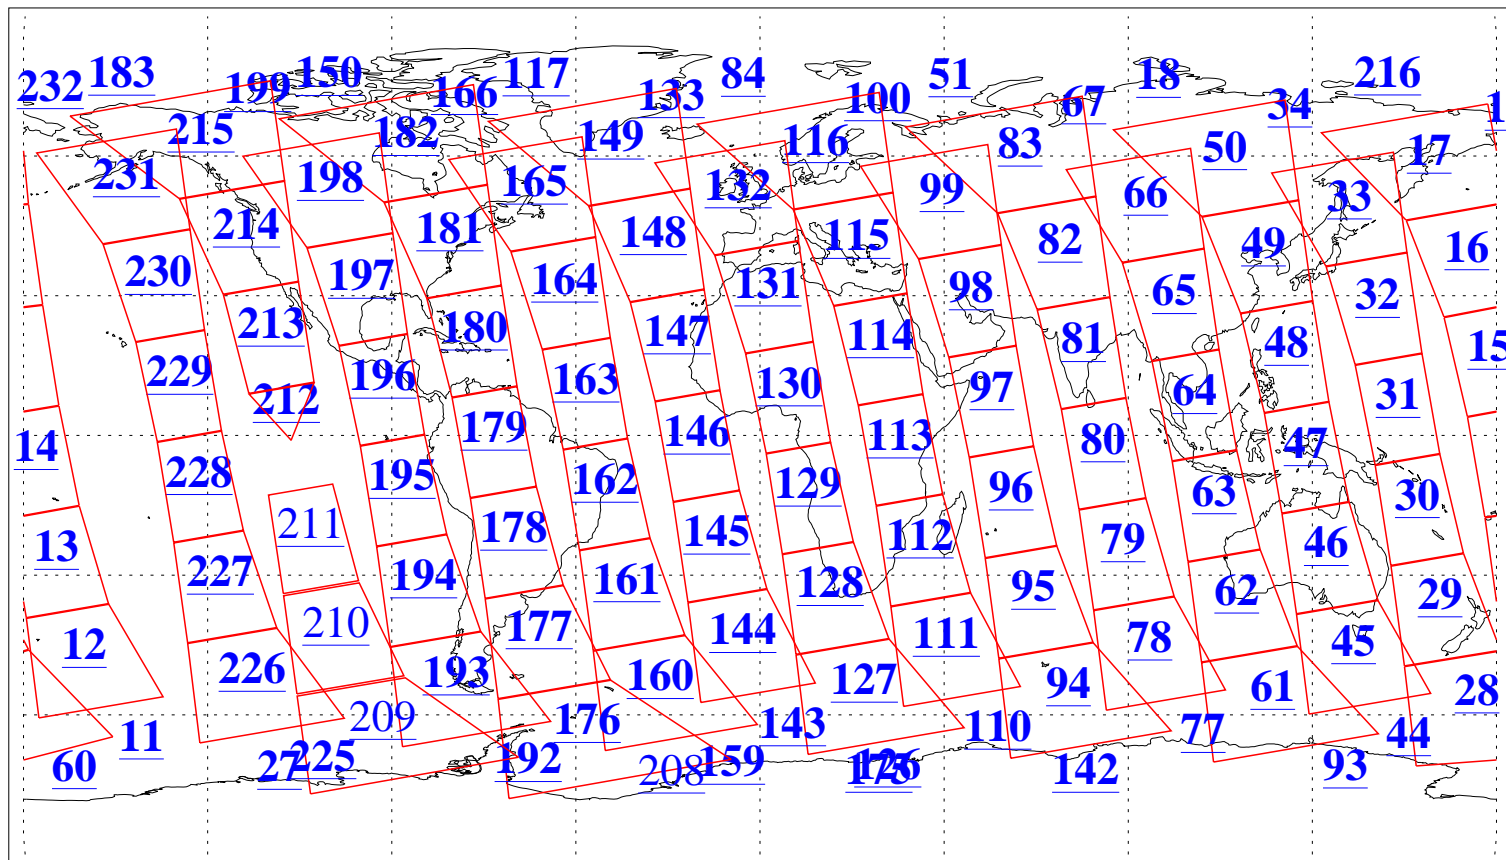

L1B Availability  
AMSU Granules: 240  
HSB Granules: 0  
AIRS Granules: 232

17 Sep 2019  
DoY 260  
Aqua Day 6345  
Granules: 1 to 120

Granules: 121 to 240

Legend: AMSU Available, HSB Available, AIRS Available

L1B Availability  
AMSU Granules: 240  
HSB Granules: 0  
AIRS Granules: 232

17 Sep 2019  
DoY 260  
Aqua Day 6345

Ascending Granules

Descending Granules

Legend: AMSU Available, HSB Available, AIRS Available

### Northern Hemisphere Granules