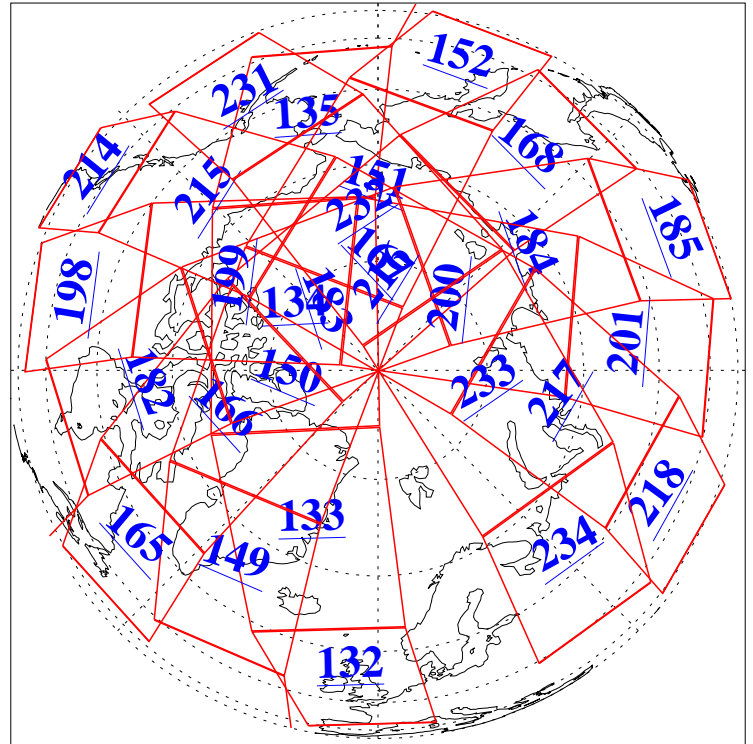

L1B Availability  
AMSU Granules: 240  
HSB Granules: 0  
AIRS Granules: 232

17 Sep 2019  
DoY 260  
Aqua Day 6345

Ascending Granules

Descending Granules

Legend: AMSU Available, HSB Available, AIRS Available

### Northern Hemisphere Granules