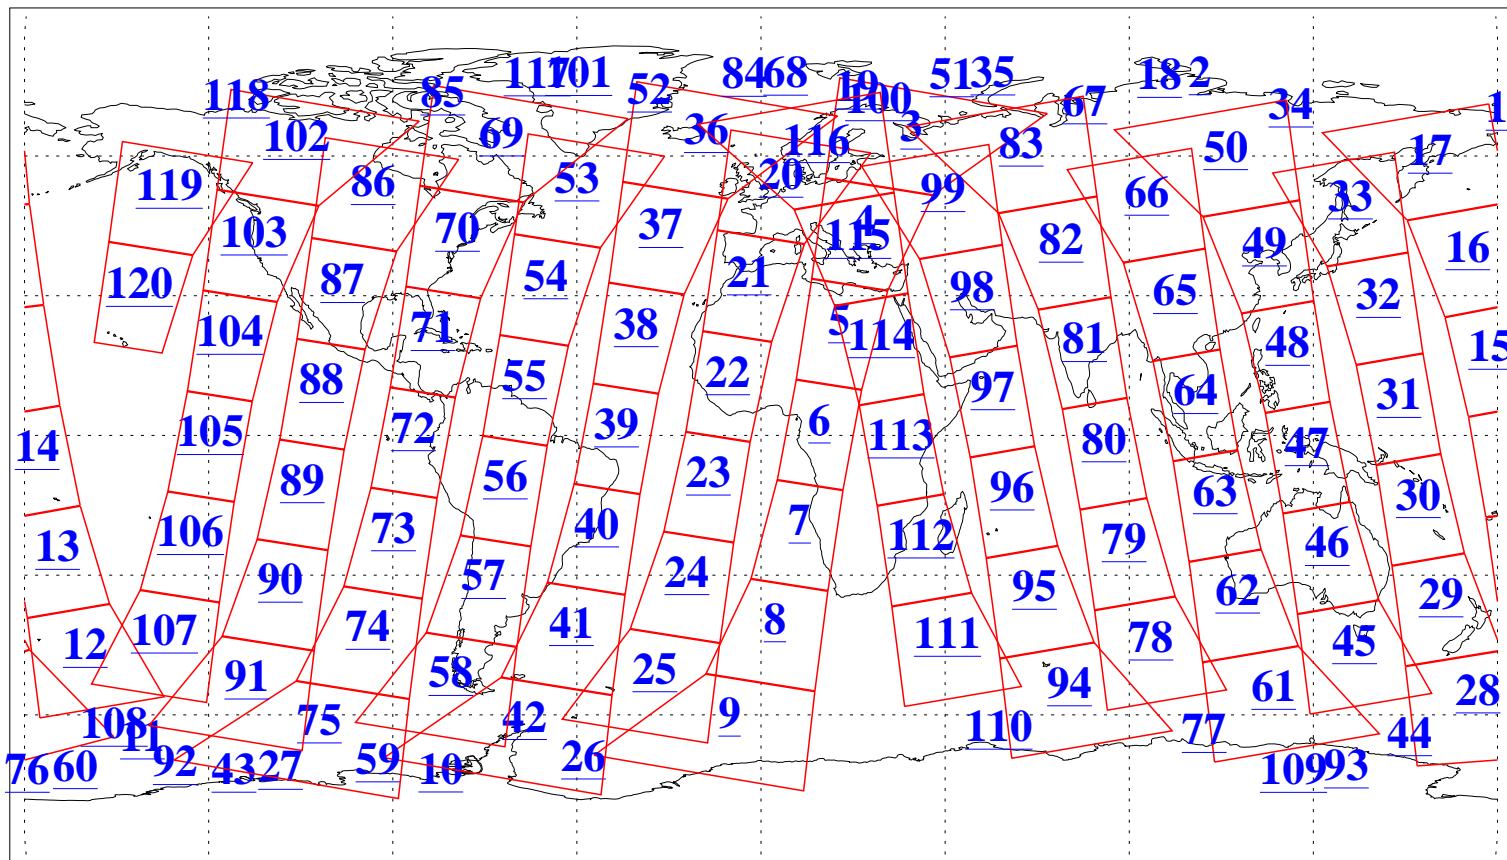

L1B Availability  
AMSU Granules: 240  
HSB Granules: 0  
AIRS Granules: 232

17 Sep 2019  
DoY 260  
Aqua Day 6345  
Granules: 1 to 120

Granules: 121 to 240

Legend: AMSU Available, HSB Available, AIRS Available

L1B Availability  
AMSU Granules: 240  
HSB Granules: 0  
AIRS Granules: 232

17 Sep 2019  
DoY 260  
Aqua Day 6345

Ascending Granules

Descending Granules

Legend: AMSU Available, HSB Available, AIRS Available

### Northern Hemisphere Granules