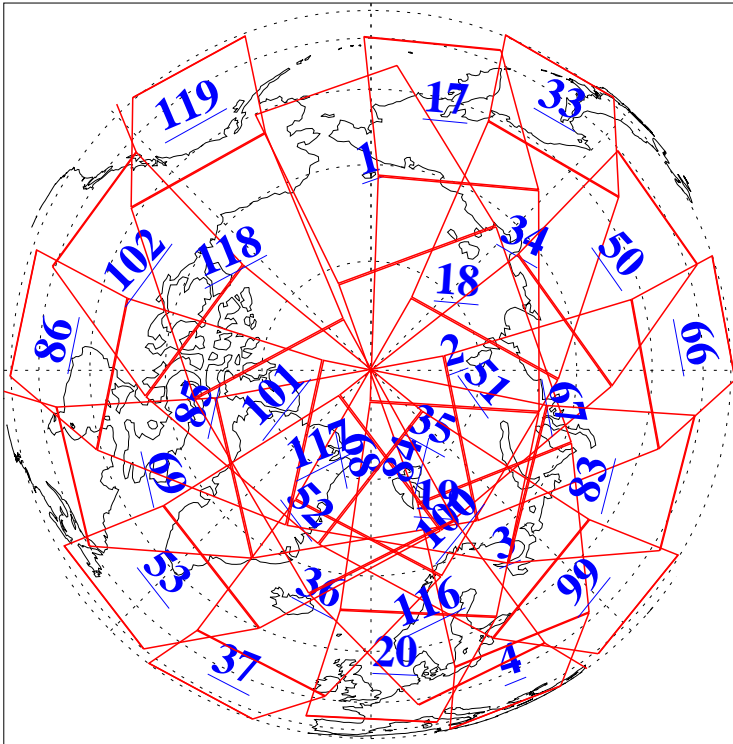

L1B Availability  
AMSU Granules: 240  
HSB Granules: 0  
AIRS Granules: 232

17 Sep 2019  
DoY 260  
Aqua Day 6345  
Granules: 1 to 120

Granules: 121 to 240

Legend: AMSU Available, HSB Available, AIRS Available

L1B Availability  
AMSU Granules: 240  
HSB Granules: 0  
AIRS Granules: 232

17 Sep 2019  
DoY 260  
Aqua Day 6345

Ascending Granules

Descending Granules

Legend: AMSU Available, HSB Available, AIRS Available

### Northern Hemisphere Granules