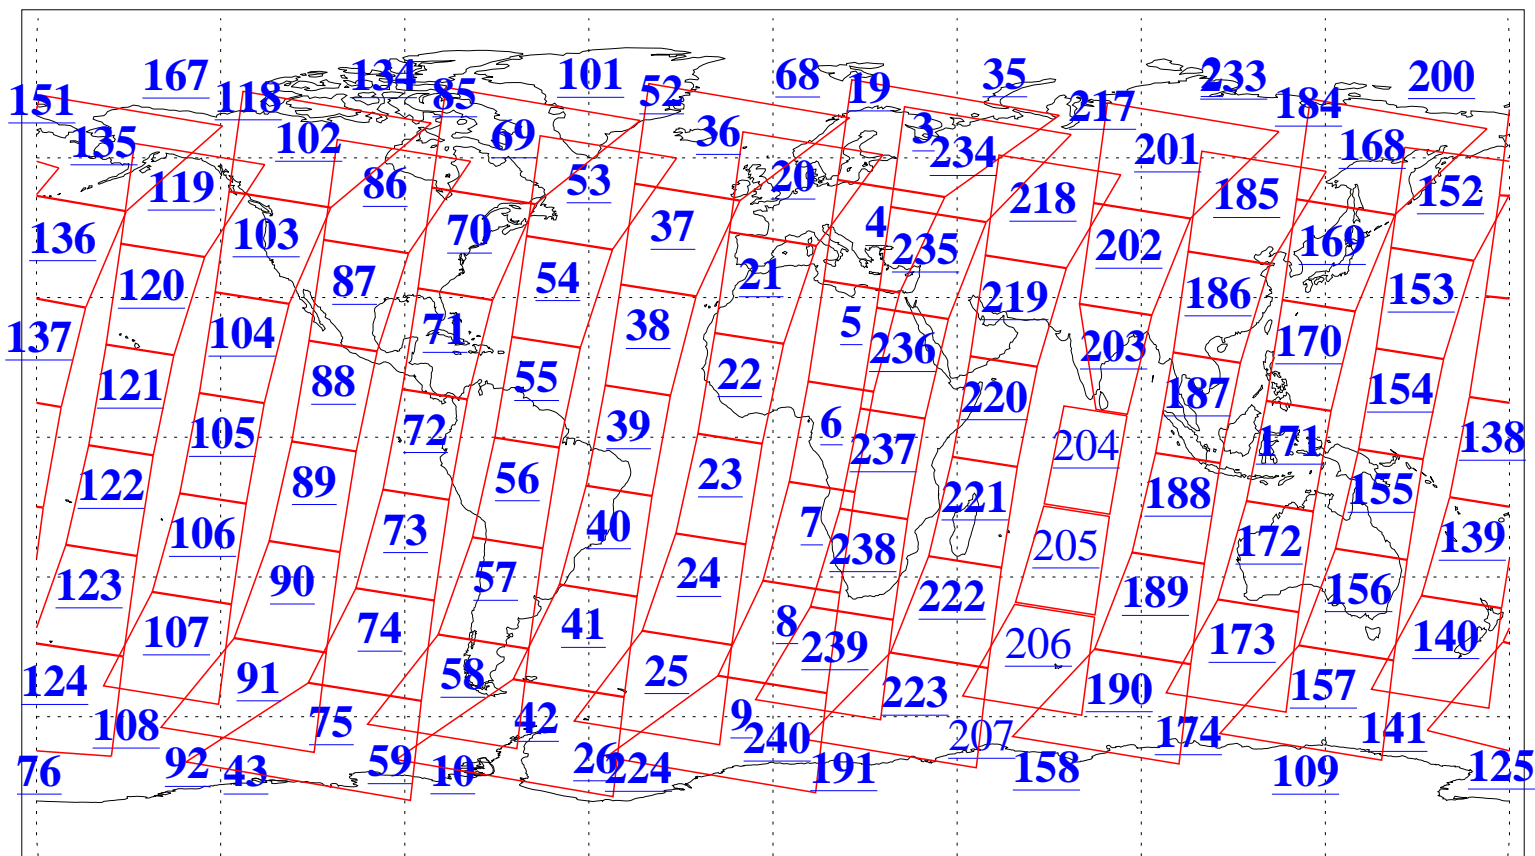

L1B Availability  
AMSU Granules: 240  
HSB Granules: 0  
AIRS Granules: 232

17 Sep 2019  
DoY 260  
Aqua Day 6345  
Granules: 1 to 120

Granules: 121 to 240

Legend: AMSU Available, HSB Available, AIRS Available

L1B Availability  
AMSU Granules: 240  
HSB Granules: 0  
AIRS Granules: 232

17 Sep 2019  
DoY 260  
Aqua Day 6345

Ascending Granules

Descending Granules

Legend: AMSU Available, HSB Available, AIRS Available