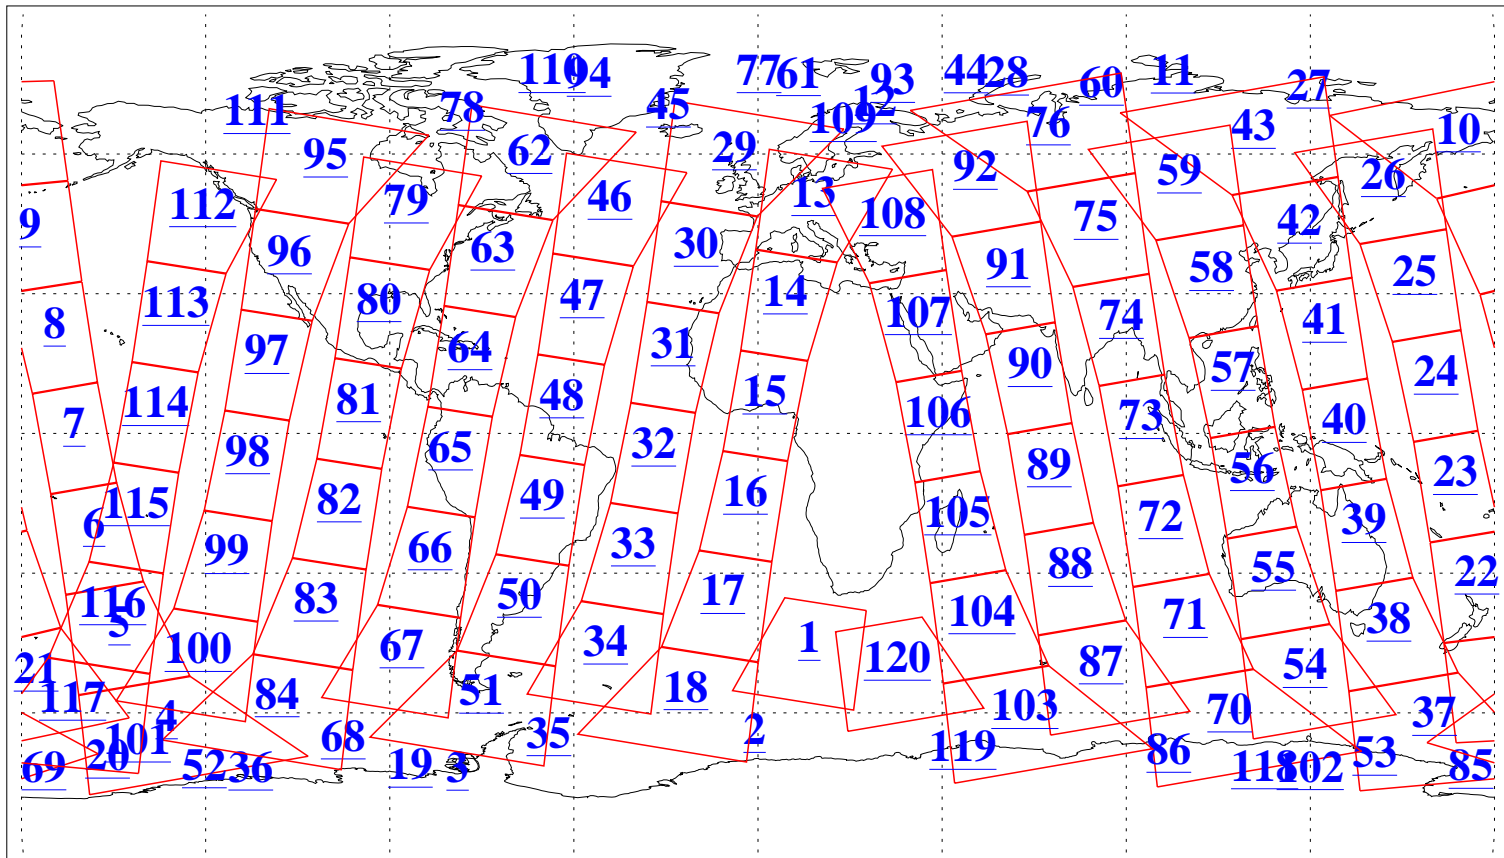

L1B Availability
AMSU Granules: 239
HSB Granules: 0
AIRS Granules: 228

16 Sep 2019
DoY 259
Aqua Day 6344
Granules: 1 to 120

Granules: 121 to 240

Legend: AMSU Available, HSB Available, AIRS Available

L1B Availability
AMSU Granules: 239
HSB Granules: 0
AIRS Granules: 228

16 Sep 2019
DoY 259
Aqua Day 6344
Ascending Granules

Descending Granules

Legend: AMSU Available, HSB Available, AIRS Available

L1B Availability
 AMSU Granules: 239
 HSB Granules: 0
 AIRS Granules: 228

16 Sep 2019
 DoY 259
 Aqua Day 6344

Northern Hemisphere Granules

Southern Hemisphere Granules

Legend: AMSU Available, HSB Available, AIRS Available