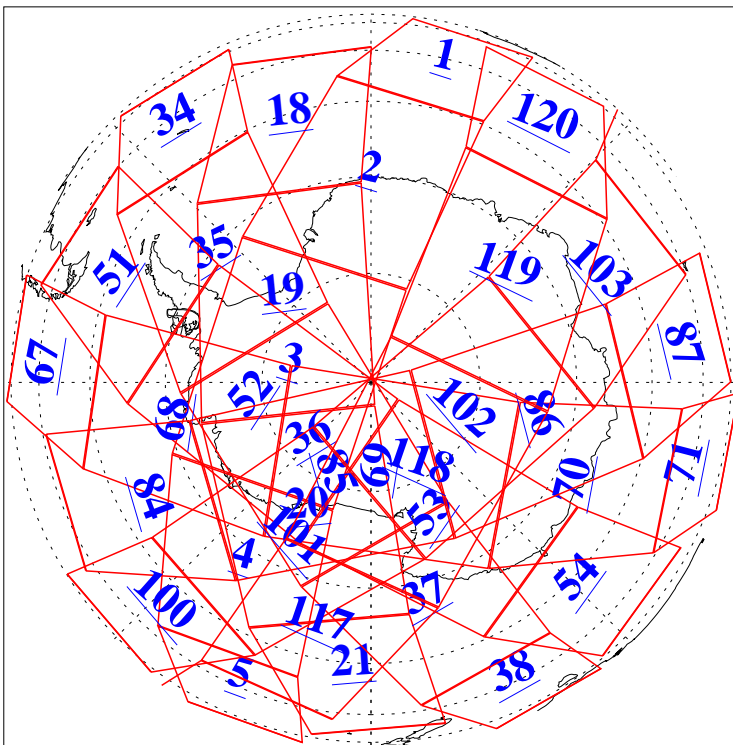

L1B Availability
AMSU Granules: 239
HSB Granules: 0
AIRS Granules: 228

16 Sep 2019
DoY 259
Aqua Day 6344
Granules: 1 to 120

Granules: 121 to 240

Legend: AMSU Available, HSB Available, AIRS Available

L1B Availability
AMSU Granules: 239
HSB Granules: 0
AIRS Granules: 228

16 Sep 2019
DoY 259
Aqua Day 6344
Ascending Granules

Descending Granules

Legend: AMSU Available, HSB Available, AIRS Available

L1B Availability
 AMSU Granules: 239
 HSB Granules: 0
 AIRS Granules: 228

16 Sep 2019
 DoY 259
 Aqua Day 6344

Northern Hemisphere Granules

Southern Hemisphere Granules

Legend: AMSU Available, HSB Available, AIRS Available