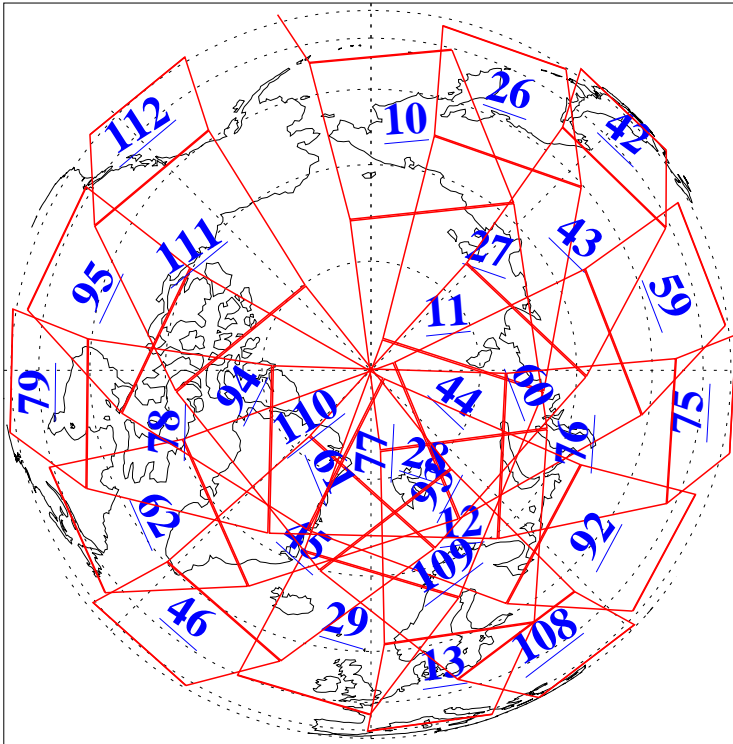

L1B Availability
AMSU Granules: 239
HSB Granules: 0
AIRS Granules: 228

16 Sep 2019
DoY 259
Aqua Day 6344
Granules: 1 to 120

Granules: 121 to 240

Legend: AMSU Available, HSB Available, AIRS Available

L1B Availability
AMSU Granules: 239
HSB Granules: 0
AIRS Granules: 228

16 Sep 2019
DoY 259
Aqua Day 6344
Ascending Granules

Descending Granules

Legend: AMSU Available, HSB Available, AIRS Available

L1B Availability
 AMSU Granules: 239
 HSB Granules: 0
 AIRS Granules: 228

16 Sep 2019
 DoY 259
 Aqua Day 6344

Northern Hemisphere Granules

Southern Hemisphere Granules

Legend: AMSU Available, HSB Available, AIRS Available