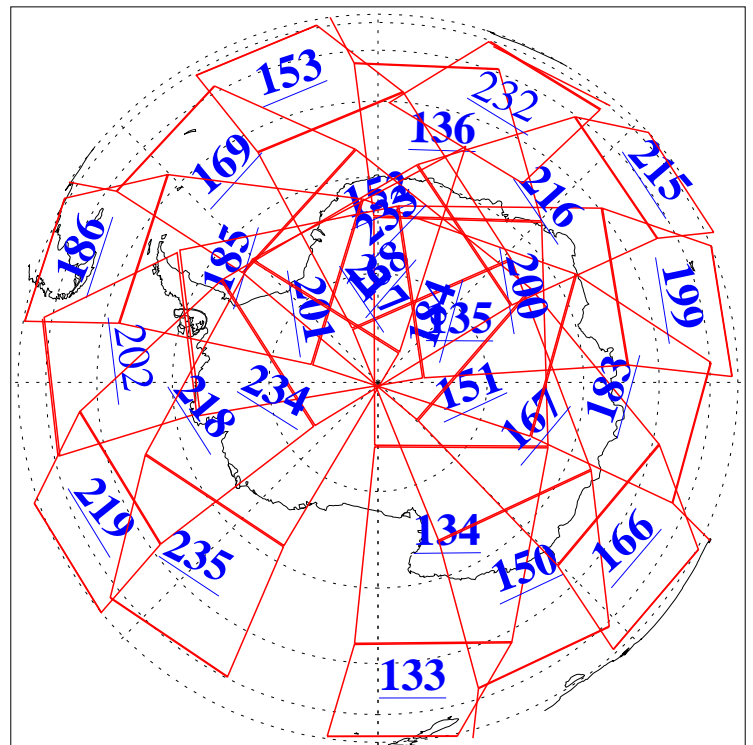

L1B Availability
AMSU Granules: 239
HSB Granules: 0
AIRS Granules: 228

16 Sep 2019
DoY 259
Aqua Day 6344
Granules: 1 to 120

Granules: 121 to 240

Legend: AMSU Available, HSB Available, AIRS Available

L1B Availability
AMSU Granules: 239
HSB Granules: 0
AIRS Granules: 228

16 Sep 2019
DoY 259
Aqua Day 6344
Ascending Granules

Descending Granules

Legend: AMSU Available, HSB Available, AIRS Available

L1B Availability
 AMSU Granules: 239
 HSB Granules: 0
 AIRS Granules: 228

16 Sep 2019
 DoY 259
 Aqua Day 6344

Northern Hemisphere Granules

Southern Hemisphere Granules

Legend: AMSU Available, HSB Available, AIRS Available