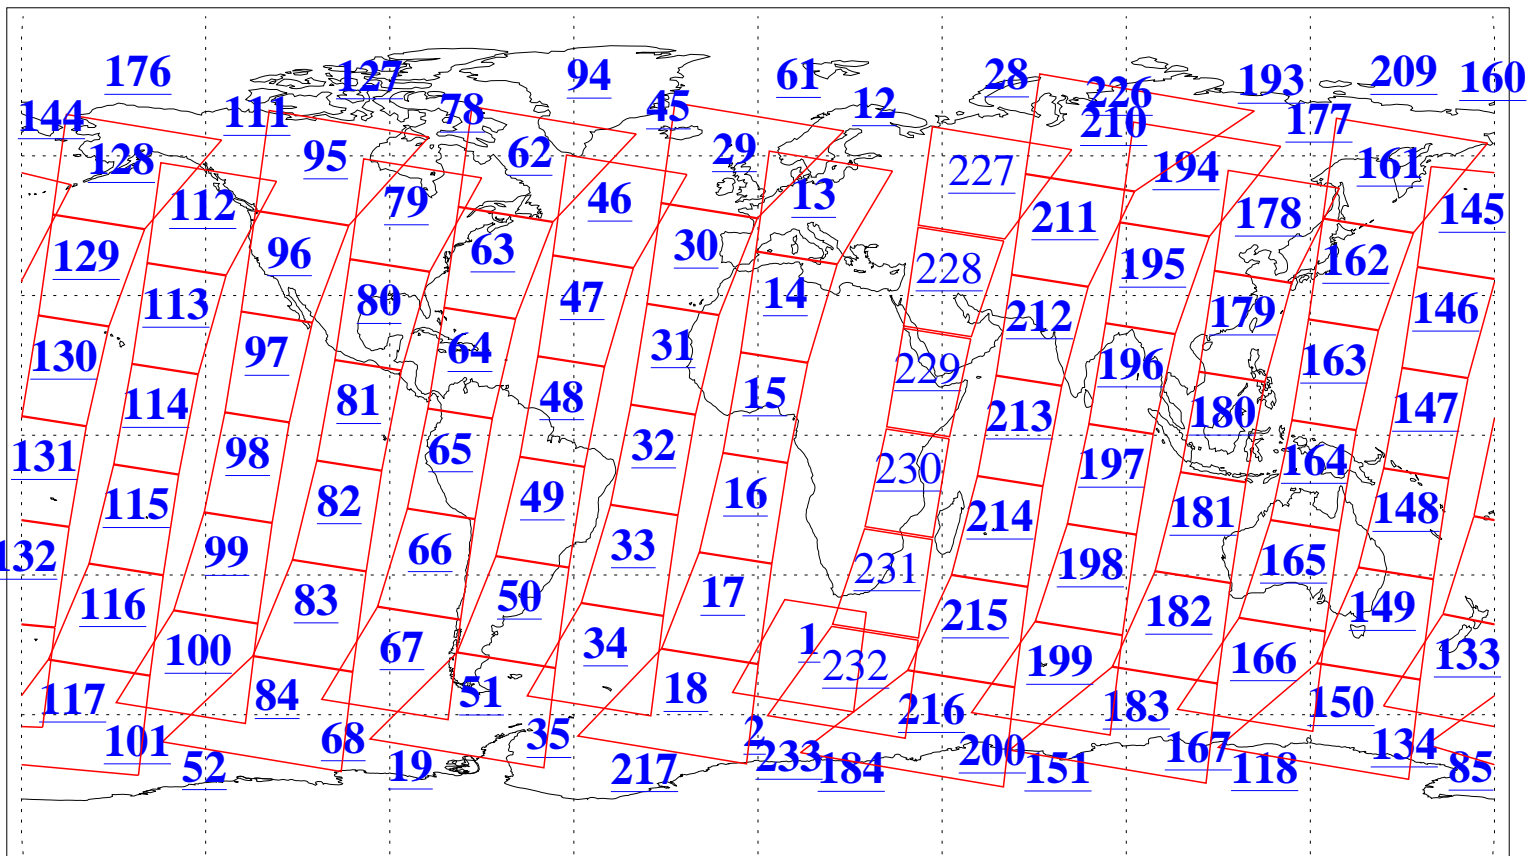

L1B Availability
AMSU Granules: 239
HSB Granules: 0
AIRS Granules: 228

16 Sep 2019
DoY 259
Aqua Day 6344
Granules: 1 to 120

Granules: 121 to 240

Legend: AMSU Available, HSB Available, AIRS Available

L1B Availability
AMSU Granules: 239
HSB Granules: 0
AIRS Granules: 228

16 Sep 2019
DoY 259
Aqua Day 6344
Ascending Granules

Descending Granules

Legend: AMSU Available, HSB Available, AIRS Available

L1B Availability
 AMSU Granules: 239
 HSB Granules: 0
 AIRS Granules: 228

16 Sep 2019
 DoY 259
 Aqua Day 6344

Northern Hemisphere Granules

Southern Hemisphere Granules

Legend: AMSU Available, HSB Available, AIRS Available