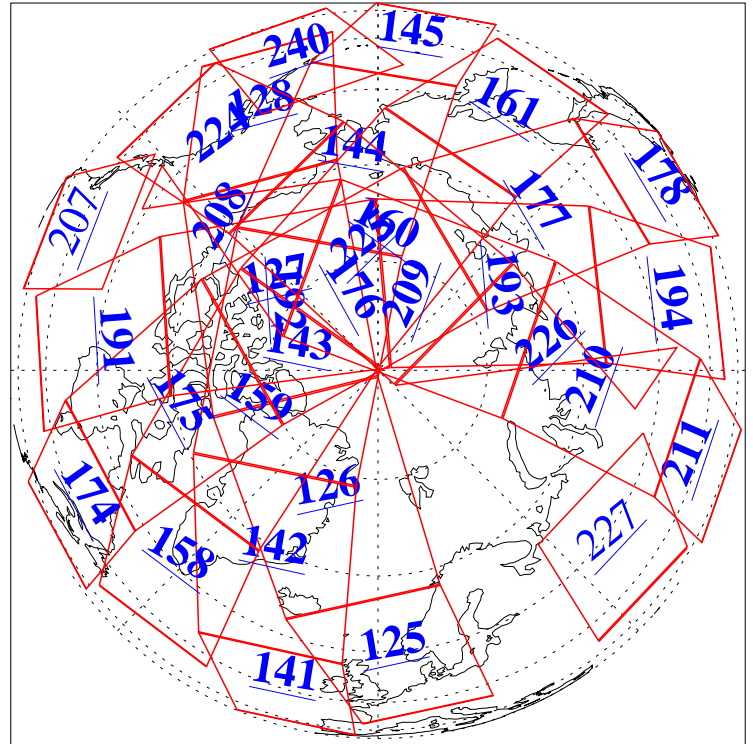

16 Sep 2019
DoY 259
Aqua Day 6344
Ascending Granules

Descending Granules

Legend: AMSU Available, HSB Available, AIRS Available

L1B Availability
 AMSU Granules: 239
 HSB Granules: 0
 AIRS Granules: 228

16 Sep 2019
 DoY 259
 Aqua Day 6344

Northern Hemisphere Granules

Southern Hemisphere Granules

Legend: AMSU Available, HSB Available, AIRS Available