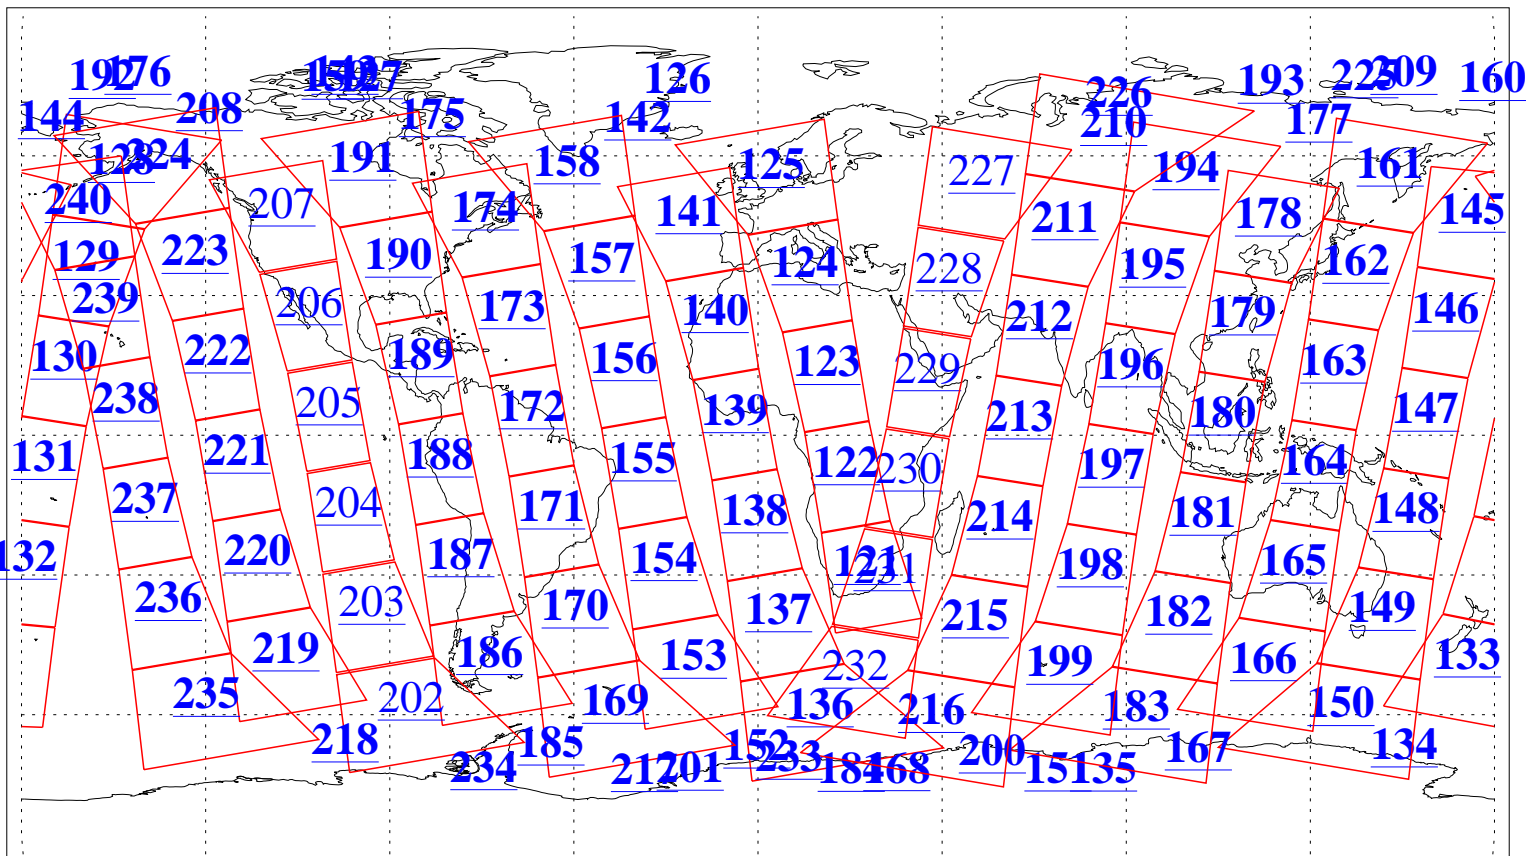

L1B Availability
AMSU Granules: 239
HSB Granules: 0
AIRS Granules: 228

16 Sep 2019
DoY 259
Aqua Day 6344
Granules: 1 to 120

Granules: 121 to 240

Legend: AMSU Available, HSB Available, AIRS Available

L1B Availability
AMSU Granules: 239
HSB Granules: 0
AIRS Granules: 228

16 Sep 2019
DoY 259
Aqua Day 6344
Ascending Granules

Descending Granules

Legend: AMSU Available, HSB Available, AIRS Available

L1B Availability
 AMSU Granules: 239
 HSB Granules: 0
 AIRS Granules: 228

16 Sep 2019
 DoY 259
 Aqua Day 6344

Northern Hemisphere Granules

Southern Hemisphere Granules

Legend: AMSU Available, HSB Available, AIRS Available