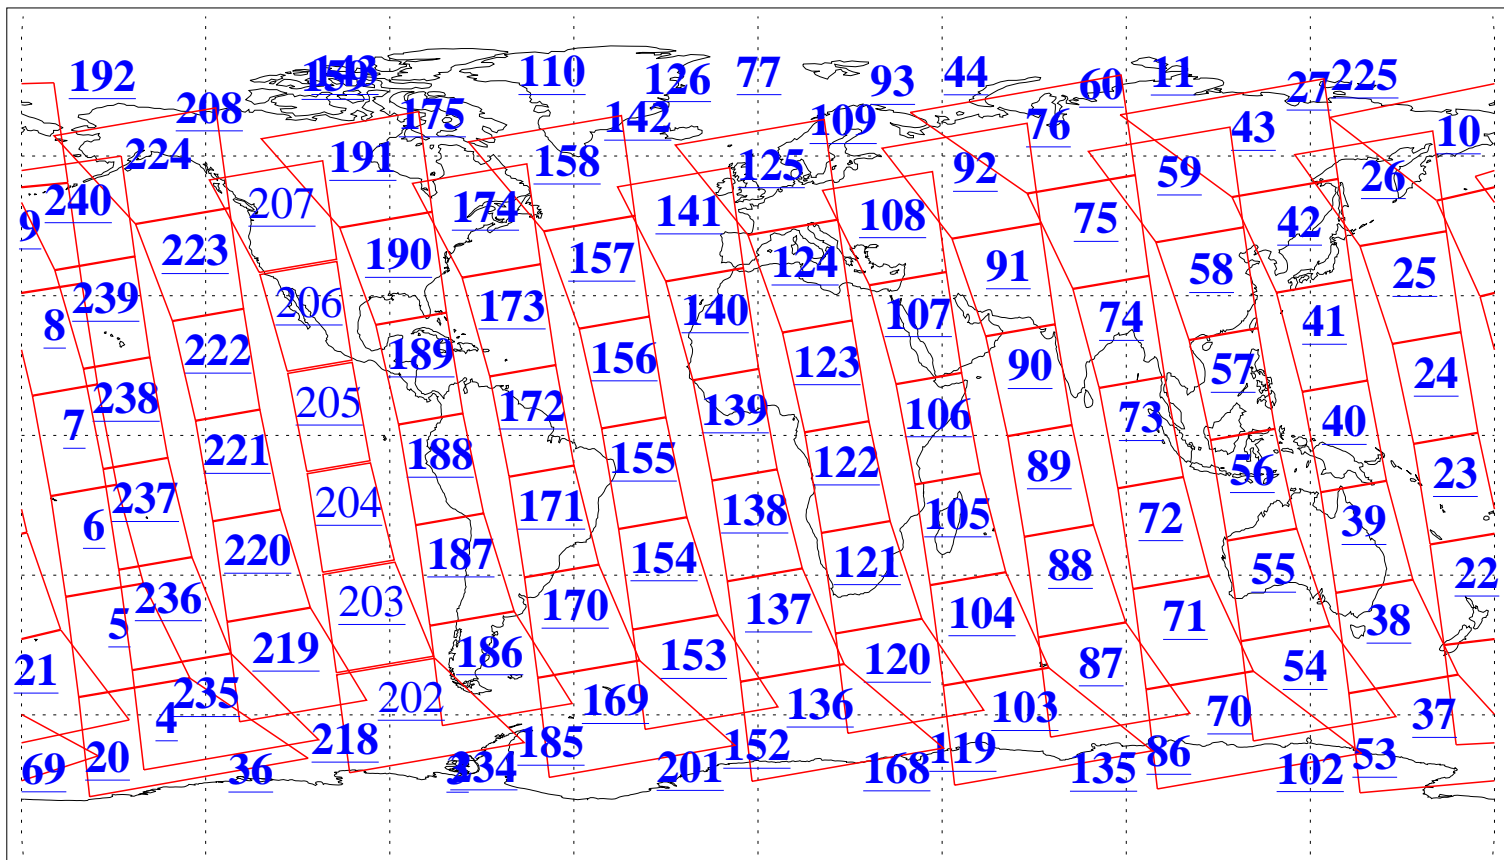

L1B Availability
AMSU Granules: 239
HSB Granules: 0
AIRS Granules: 228

16 Sep 2019
DoY 259
Aqua Day 6344
Granules: 1 to 120

Granules: 121 to 240

Legend: AMSU Available, HSB Available, AIRS Available

L1B Availability
AMSU Granules: 239
HSB Granules: 0
AIRS Granules: 228

16 Sep 2019
DoY 259
Aqua Day 6344
Ascending Granules

Descending Granules

Legend: AMSU Available, HSB Available, AIRS Available

L1B Availability
 AMSU Granules: 239
 HSB Granules: 0
 AIRS Granules: 228

16 Sep 2019
 DoY 259
 Aqua Day 6344

Northern Hemisphere Granules

Southern Hemisphere Granules

Legend: AMSU Available, HSB Available, AIRS Available