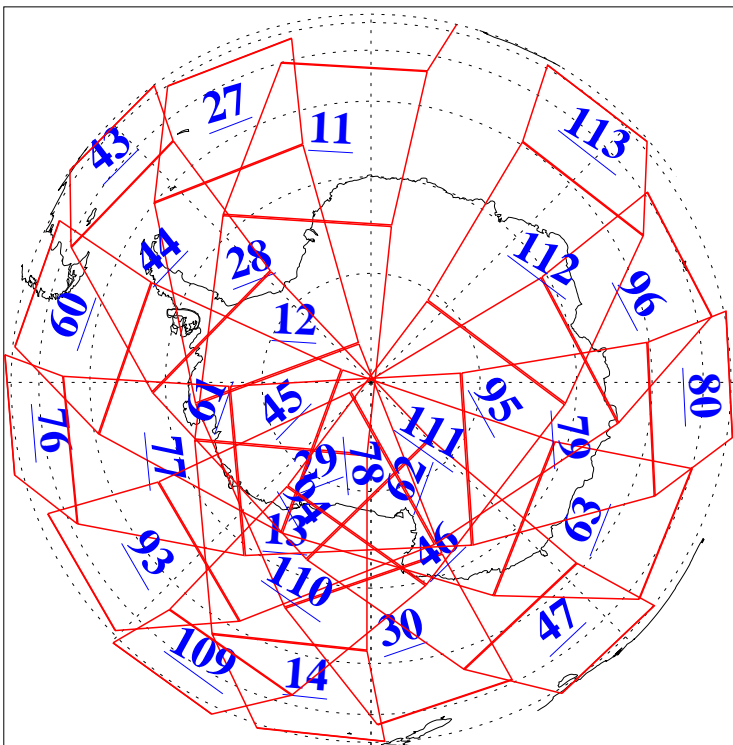

L1B Availability  
AMSU Granules: 240  
HSB Granules: 0  
AIRS Granules: 240

15 Sep 2019  
DoY 258  
Aqua Day 6343  
Granules: 1 to 120

Granules: 121 to 240

Legend: AMSU Available, HSB Available, AIRS Available

L1B Availability  
AMSU Granules: 240  
HSB Granules: 0  
AIRS Granules: 240

15 Sep 2019  
DoY 258  
Aqua Day 6343  
Ascending Granules

Descending Granules

Legend: AMSU Available, HSB Available, AIRS Available

L1B Availability  
 AMSU Granules: 240  
 HSB Granules: 0  
 AIRS Granules: 240

15 Sep 2019  
 DoY 258  
 Aqua Day 6343

Northern Hemisphere Granules

Southern Hemisphere Granules

Legend: AMSU Available, HSB Available, AIRS Available