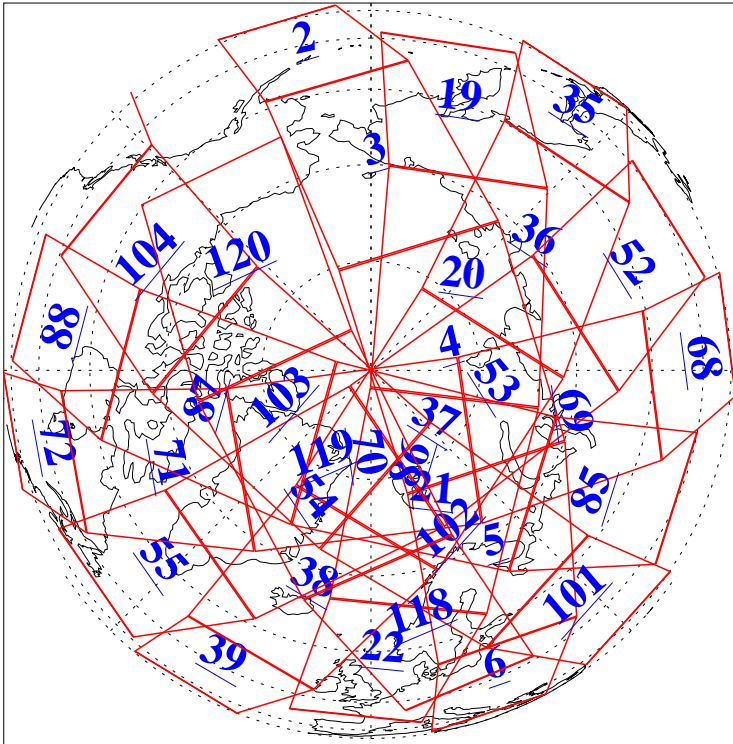

L1B Availability  
AMSU Granules: 240  
HSB Granules: 0  
AIRS Granules: 240

15 Sep 2019  
DoY 258  
Aqua Day 6343  
Granules: 1 to 120

Granules: 121 to 240

Legend: AMSU Available, HSB Available, AIRS Available

L1B Availability  
AMSU Granules: 240  
HSB Granules: 0  
AIRS Granules: 240

15 Sep 2019  
DoY 258  
Aqua Day 6343  
Ascending Granules

Descending Granules

Legend: AMSU Available, HSB Available, AIRS Available

L1B Availability  
 AMSU Granules: 240  
 HSB Granules: 0  
 AIRS Granules: 240

15 Sep 2019  
 DoY 258  
 Aqua Day 6343

Northern Hemisphere Granules

Southern Hemisphere Granules

Legend: AMSU Available, HSB Available, AIRS Available