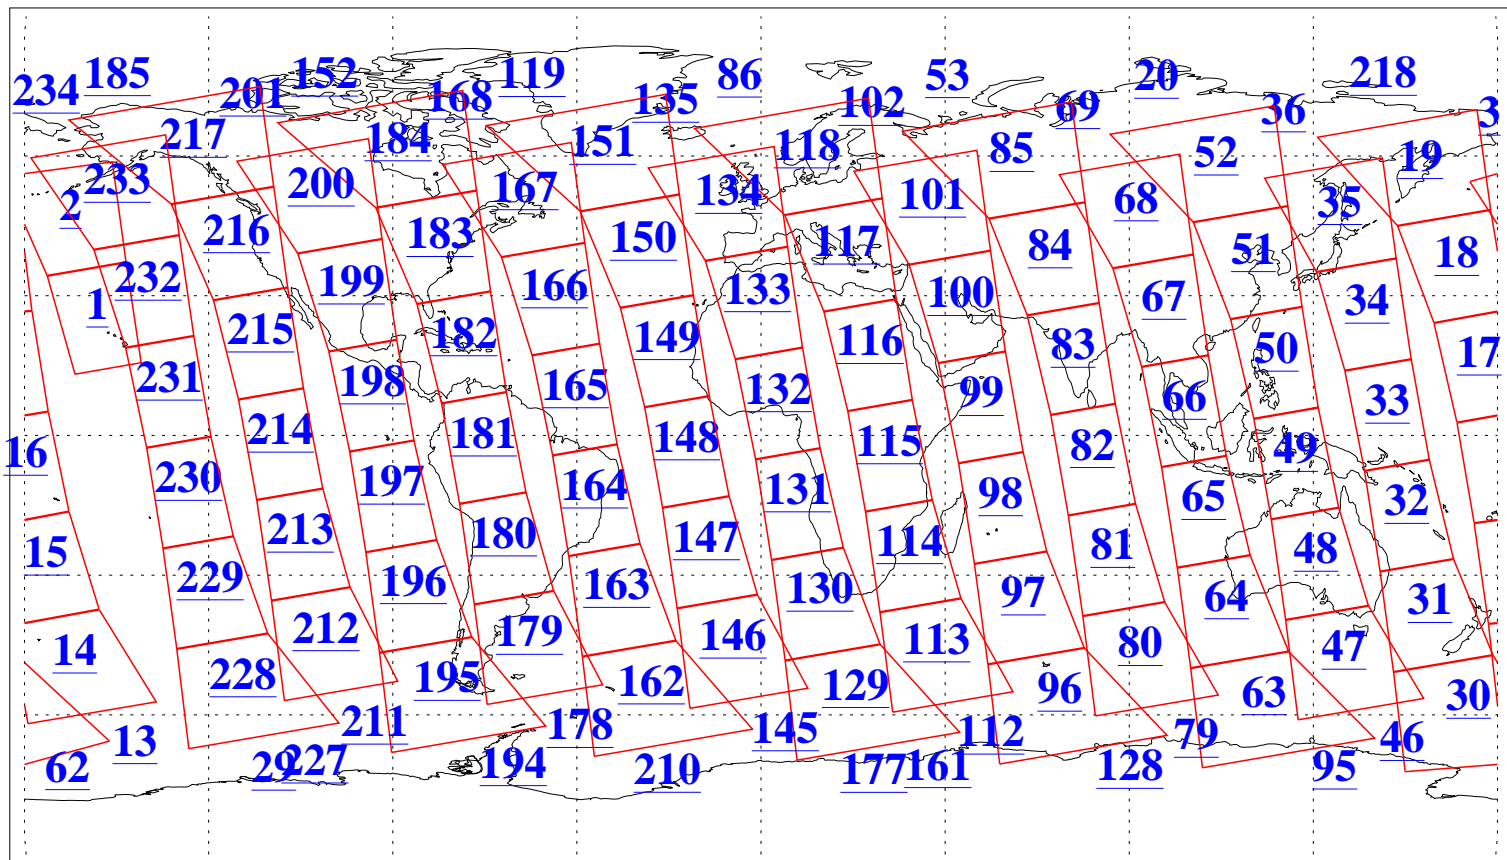

L1B Availability  
AMSU Granules: 240  
HSB Granules: 0  
AIRS Granules: 240

15 Sep 2019  
DoY 258  
Aqua Day 6343  
Granules: 1 to 120

Granules: 121 to 240

Legend: AMSU Available, HSB Available, AIRS Available

L1B Availability  
AMSU Granules: 240  
HSB Granules: 0  
AIRS Granules: 240

15 Sep 2019  
DoY 258  
Aqua Day 6343  
Ascending Granules

Descending Granules

Legend: AMSU Available, HSB Available, AIRS Available

L1B Availability  
 AMSU Granules: 240  
 HSB Granules: 0  
 AIRS Granules: 240

15 Sep 2019  
 DoY 258  
 Aqua Day 6343

Northern Hemisphere Granules

Southern Hemisphere Granules

Legend: AMSU Available, HSB Available, AIRS Available