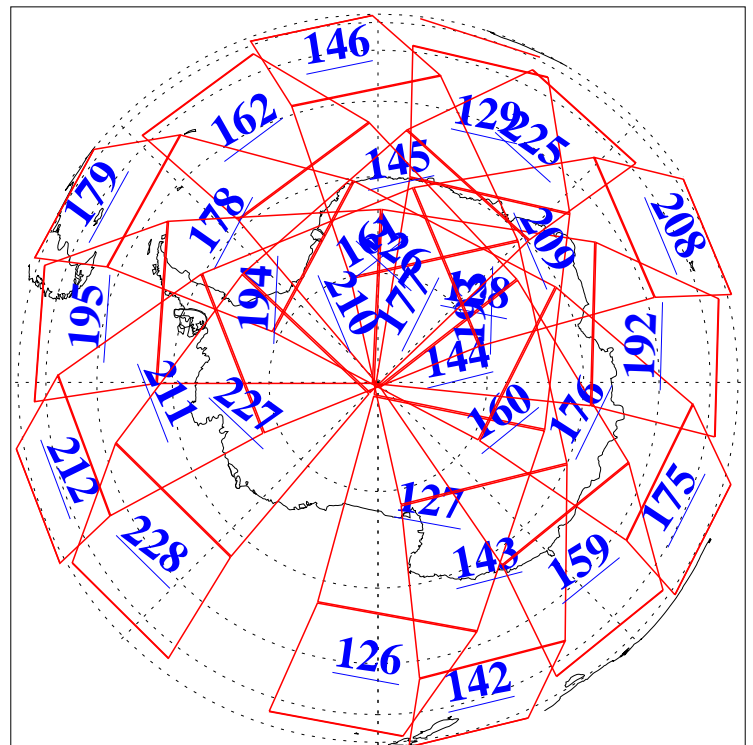

L1B Availability  
AMSU Granules: 240  
HSB Granules: 0  
AIRS Granules: 240

15 Sep 2019  
DoY 258  
Aqua Day 6343  
Granules: 1 to 120

Granules: 121 to 240

Legend: AMSU Available, HSB Available, AIRS Available

L1B Availability  
AMSU Granules: 240  
HSB Granules: 0  
AIRS Granules: 240

15 Sep 2019  
DoY 258  
Aqua Day 6343  
Ascending Granules

Descending Granules

Legend: AMSU Available, HSB Available, AIRS Available

L1B Availability  
 AMSU Granules: 240  
 HSB Granules: 0  
 AIRS Granules: 240

15 Sep 2019  
 DoY 258  
 Aqua Day 6343

Northern Hemisphere Granules

Southern Hemisphere Granules

Legend: AMSU Available, HSB Available, AIRS Available