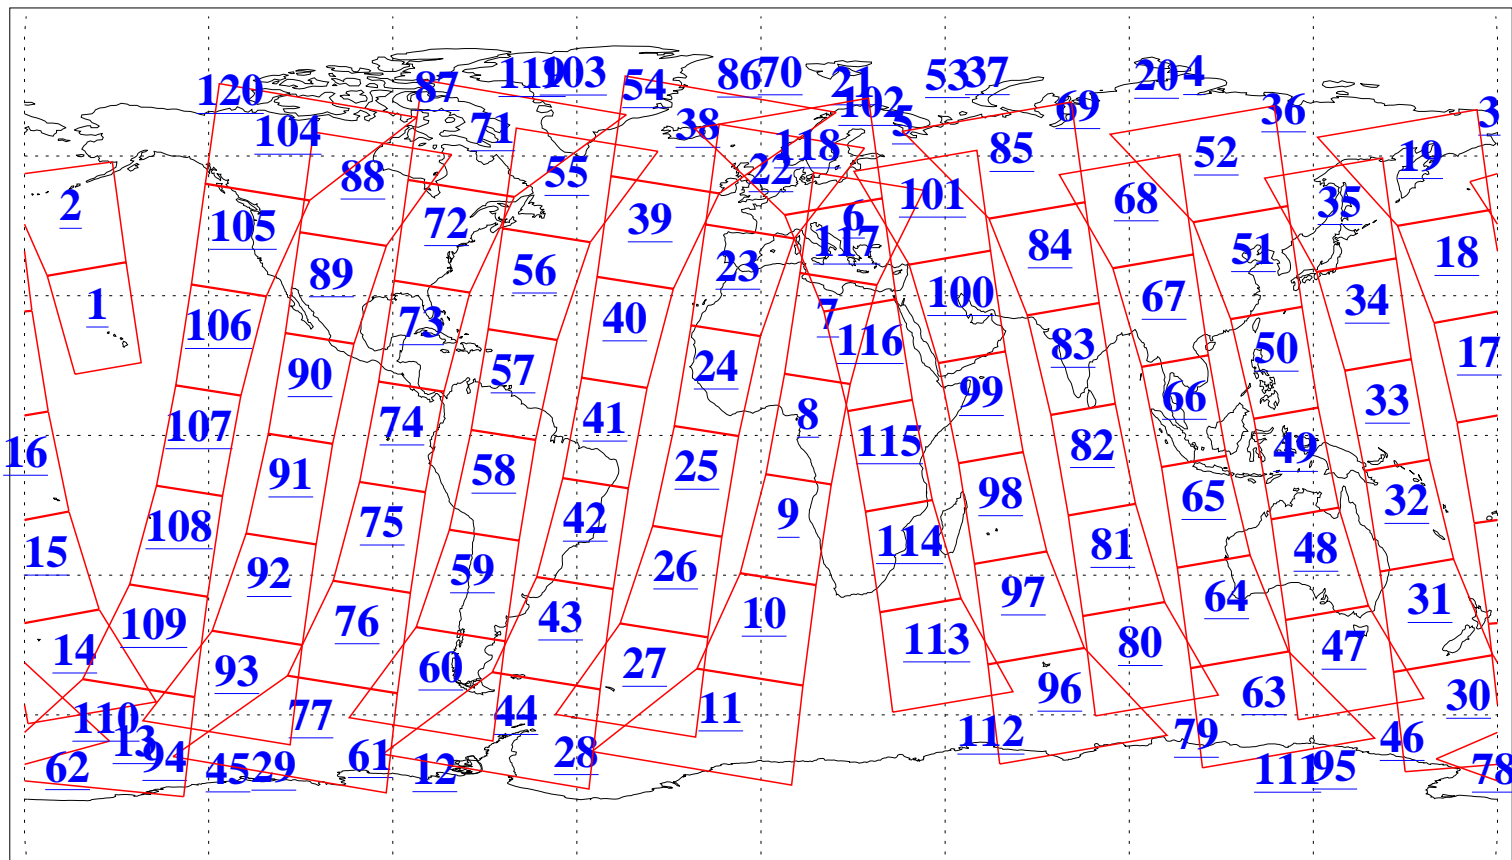

L1B Availability  
AMSU Granules: 240  
HSB Granules: 0  
AIRS Granules: 240

15 Sep 2019  
DoY 258  
Aqua Day 6343  
Granules: 1 to 120

Granules: 121 to 240

Legend: AMSU Available, HSB Available, AIRS Available

L1B Availability  
AMSU Granules: 240  
HSB Granules: 0  
AIRS Granules: 240

15 Sep 2019  
DoY 258  
Aqua Day 6343  
Ascending Granules

Descending Granules

Legend: AMSU Available, HSB Available, AIRS Available

L1B Availability  
 AMSU Granules: 240  
 HSB Granules: 0  
 AIRS Granules: 240

15 Sep 2019  
 DoY 258  
 Aqua Day 6343

Northern Hemisphere Granules

Southern Hemisphere Granules

Legend: AMSU Available, HSB Available, AIRS Available