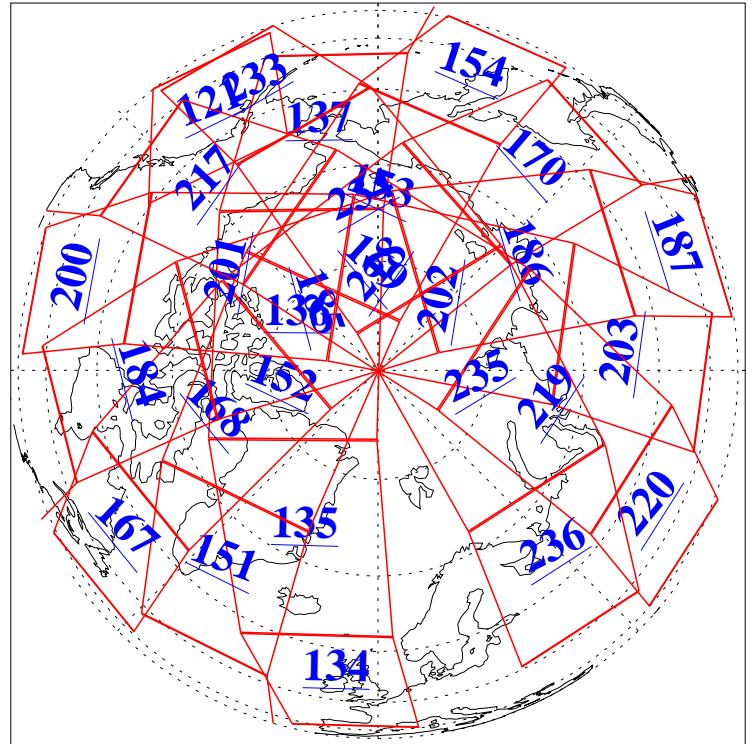

L1B Availability  
AMSU Granules: 240  
HSB Granules: 0  
AIRS Granules: 240

15 Sep 2019  
DoY 258  
Aqua Day 6343  
Ascending Granules

Descending Granules

Legend: AMSU Available, HSB Available, AIRS Available

L1B Availability  
 AMSU Granules: 240  
 HSB Granules: 0  
 AIRS Granules: 240

15 Sep 2019  
 DoY 258  
 Aqua Day 6343

Northern Hemisphere Granules

Southern Hemisphere Granules

Legend: AMSU Available, HSB Available, AIRS Available