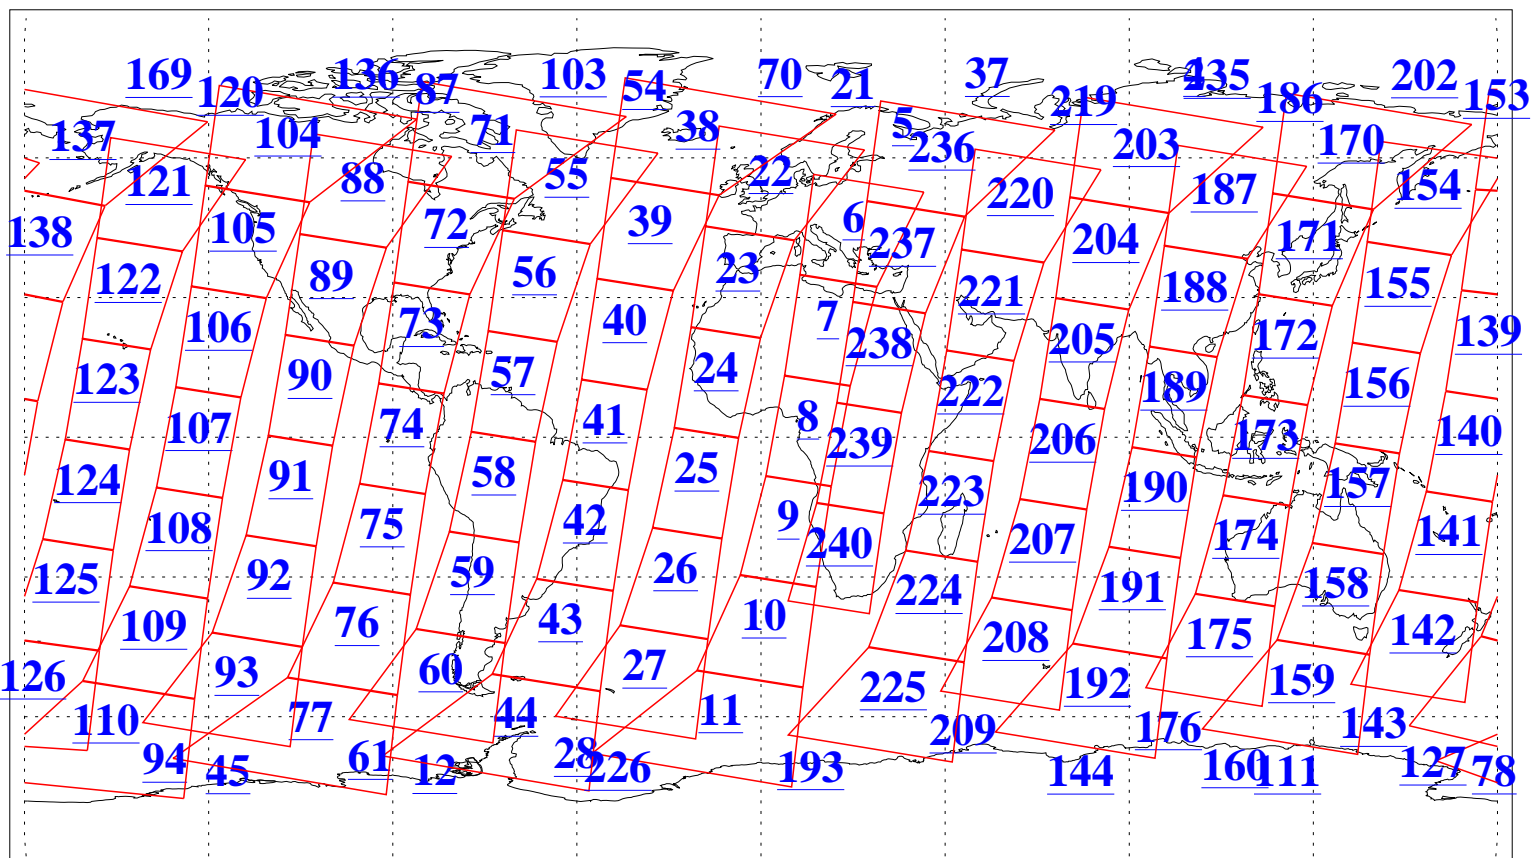

L1B Availability  
AMSU Granules: 240  
HSB Granules: 0  
AIRS Granules: 240

15 Sep 2019  
DoY 258  
Aqua Day 6343  
Granules: 1 to 120

Granules: 121 to 240

Legend: AMSU Available, HSB Available, AIRS Available

L1B Availability  
AMSU Granules: 240  
HSB Granules: 0  
AIRS Granules: 240

15 Sep 2019  
DoY 258  
Aqua Day 6343  
Ascending Granules

Descending Granules

Legend: AMSU Available, HSB Available, AIRS Available