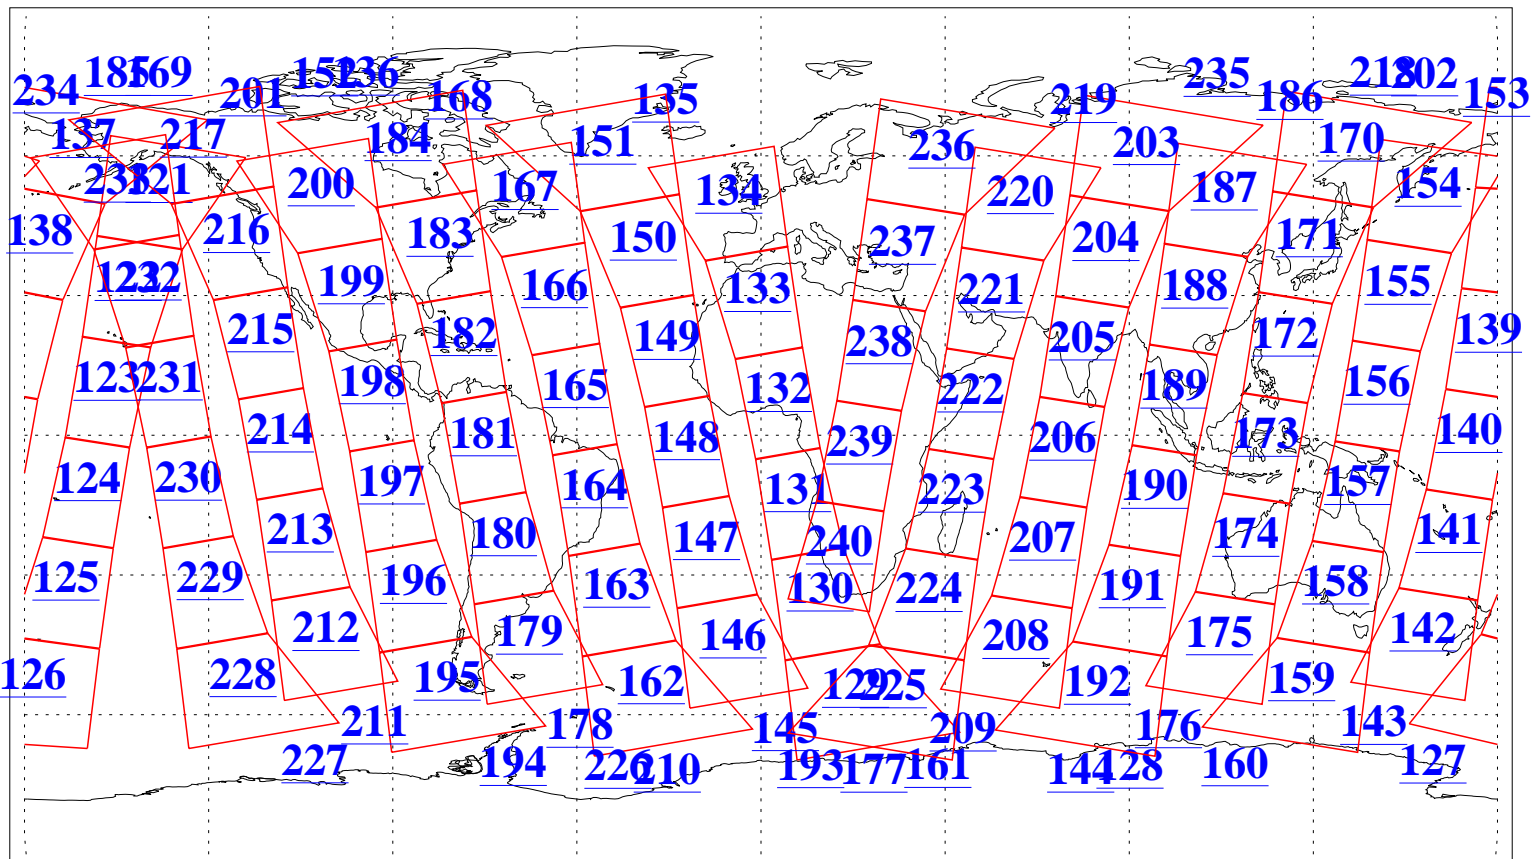

L1B Availability  
AMSU Granules: 240  
HSB Granules: 0  
AIRS Granules: 240

15 Sep 2019  
DoY 258  
Aqua Day 6343  
Granules: 1 to 120

Granules: 121 to 240

Legend: AMSU Available, HSB Available, AIRS Available

L1B Availability  
AMSU Granules: 240  
HSB Granules: 0  
AIRS Granules: 240

15 Sep 2019  
DoY 258  
Aqua Day 6343  
Ascending Granules

Descending Granules

Legend: AMSU Available, HSB Available, AIRS Available