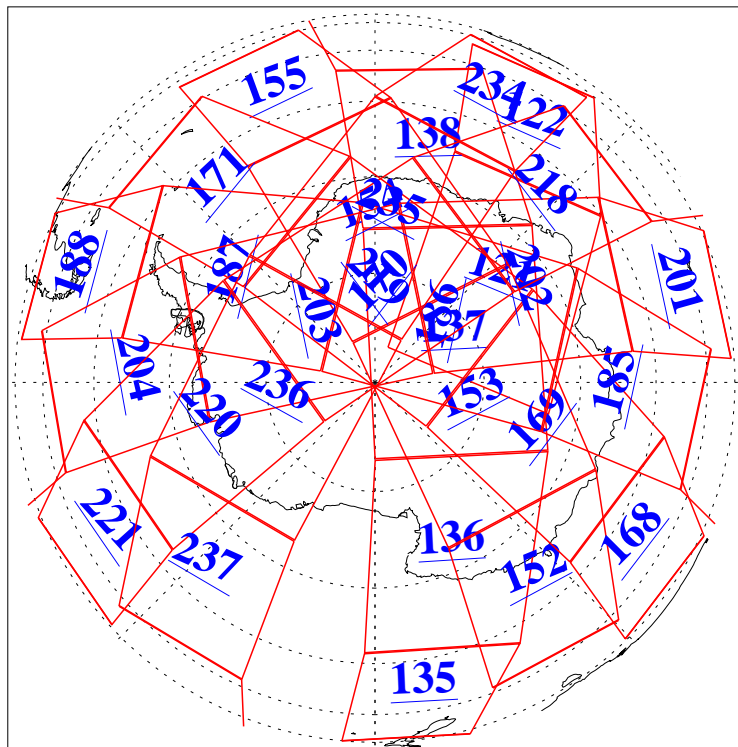

L1B Availability
AMSU Granules: 240
HSB Granules: 0
AIRS Granules: 240

14 Sep 2019
DoY 257
Aqua Day 6342
Granules: 1 to 120

Granules: 121 to 240

Legend: AMSU Available, HSB Available, AIRS Available

L1B Availability
AMSU Granules: 240
HSB Granules: 0
AIRS Granules: 240

14 Sep 2019
DoY 257
Aqua Day 6342
Ascending Granules

Descending Granules

Legend: AMSU Available, HSB Available, AIRS Available

L1B Availability
 AMSU Granules: 240
 HSB Granules: 0
 AIRS Granules: 240

14 Sep 2019
 DoY 257
 Aqua Day 6342

Northern Hemisphere Granules

Southern Hemisphere Granules

Legend: AMSU Available, HSB Available, AIRS Available