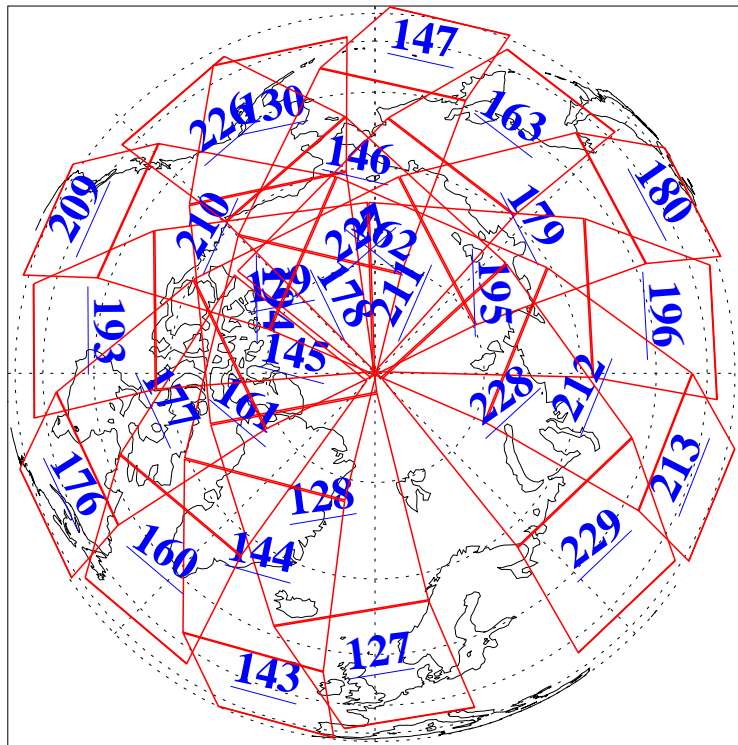

14 Sep 2019
DoY 257
Aqua Day 6342
Ascending Granules

Descending Granules

Legend: AMSU Available, HSB Available, AIRS Available

L1B Availability
 AMSU Granules: 240
 HSB Granules: 0
 AIRS Granules: 240

14 Sep 2019
 DoY 257
 Aqua Day 6342

Northern Hemisphere Granules

Southern Hemisphere Granules

Legend: AMSU Available, HSB Available, AIRS Available