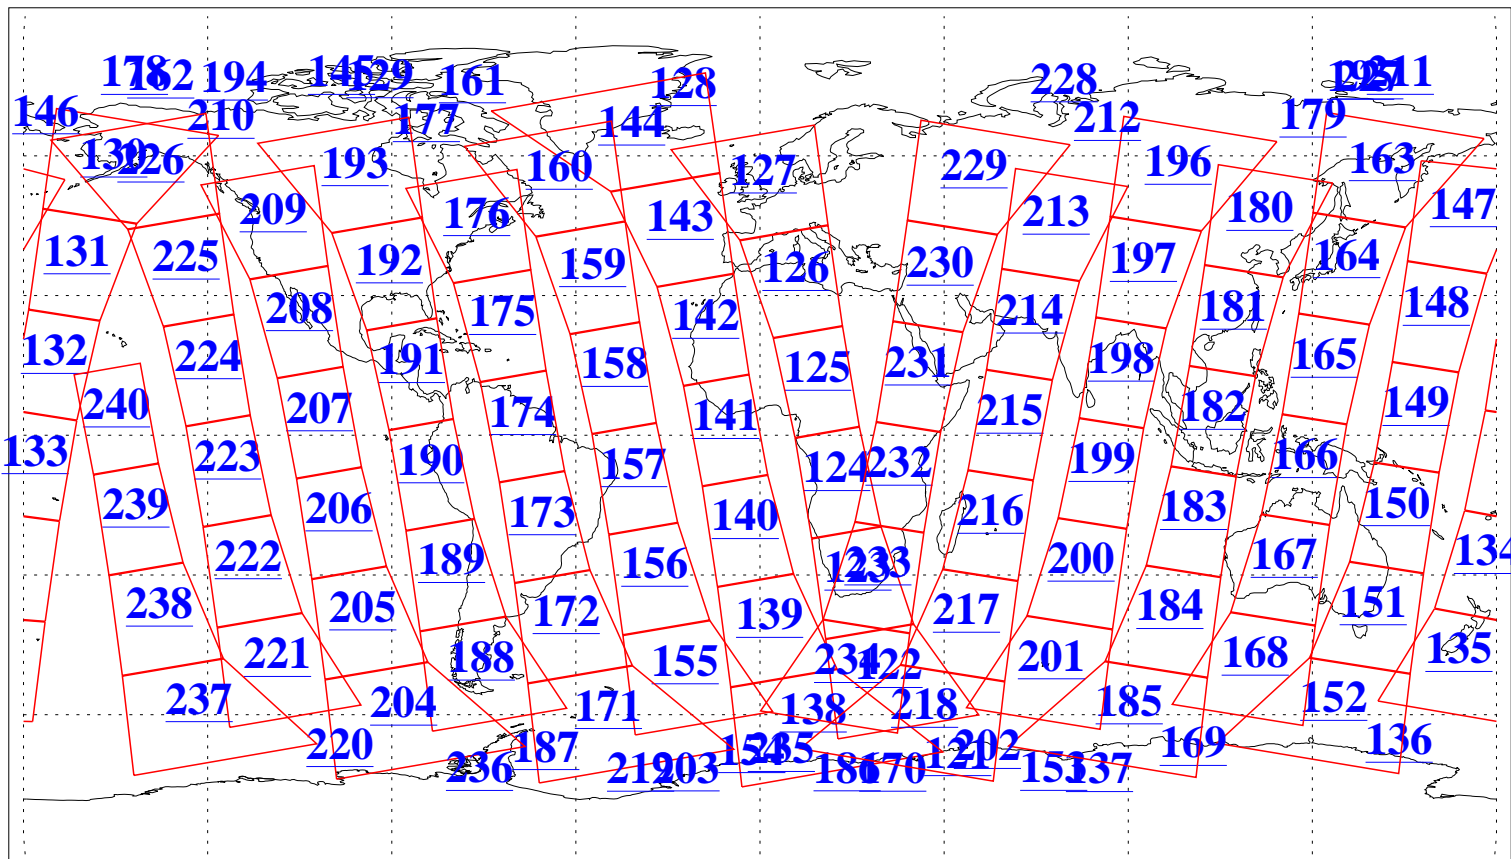

L1B Availability
AMSU Granules: 240
HSB Granules: 0
AIRS Granules: 240

14 Sep 2019
DoY 257
Aqua Day 6342
Granules: 1 to 120

Granules: 121 to 240

Legend: AMSU Available, HSB Available, AIRS Available

L1B Availability
AMSU Granules: 240
HSB Granules: 0
AIRS Granules: 240

14 Sep 2019
DoY 257
Aqua Day 6342
Ascending Granules

Descending Granules

Legend: AMSU Available, HSB Available, AIRS Available

L1B Availability
 AMSU Granules: 240
 HSB Granules: 0
 AIRS Granules: 240

14 Sep 2019
 DoY 257
 Aqua Day 6342

Northern Hemisphere Granules

Southern Hemisphere Granules

Legend: AMSU Available, HSB Available, AIRS Available