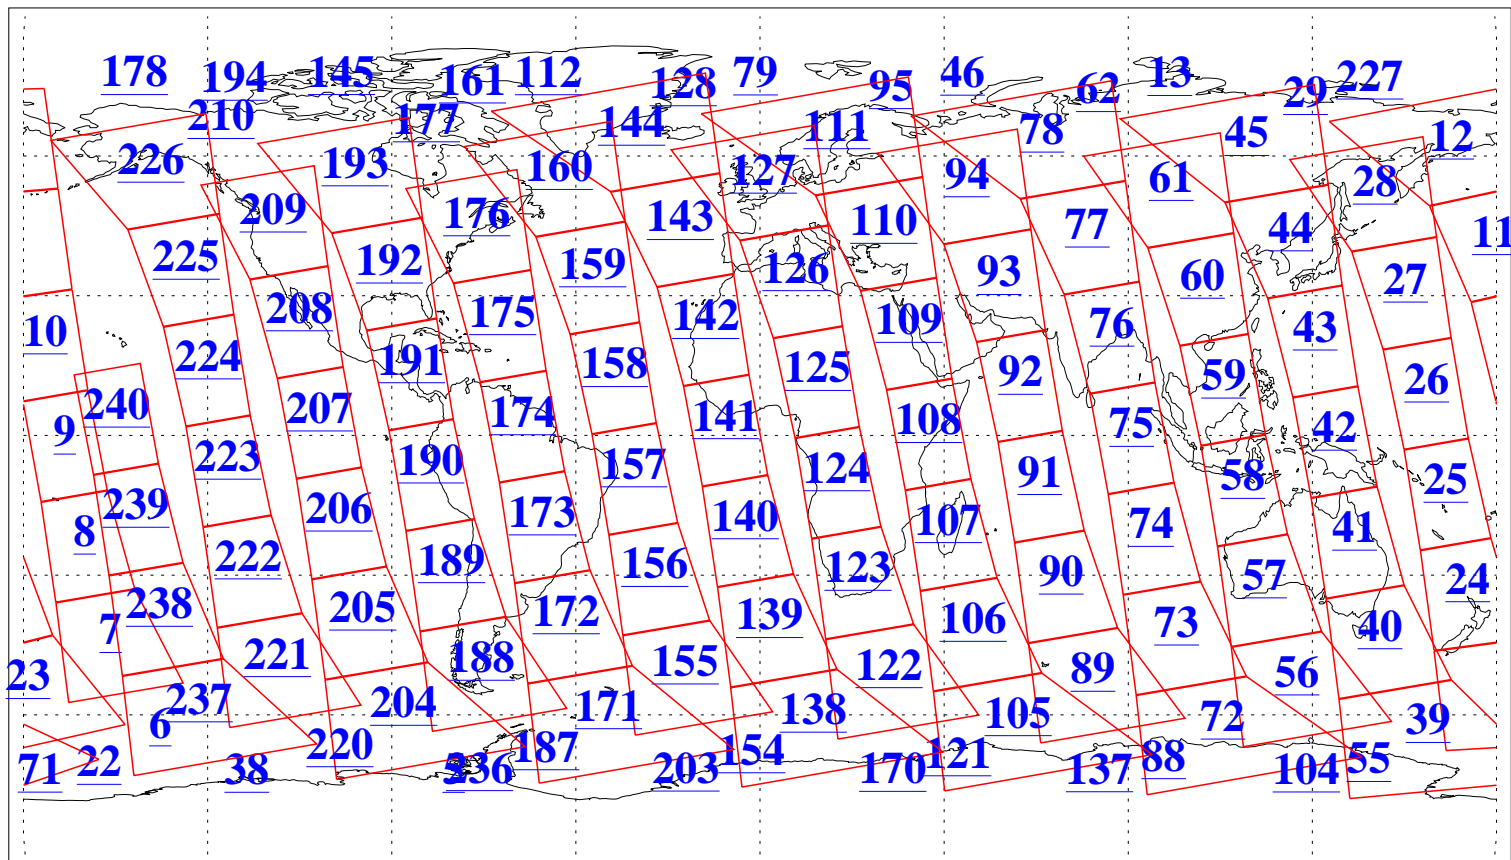

L1B Availability
AMSU Granules: 240
HSB Granules: 0
AIRS Granules: 240

14 Sep 2019
DoY 257
Aqua Day 6342
Granules: 1 to 120

Granules: 121 to 240

Legend: AMSU Available, HSB Available, AIRS Available

L1B Availability
AMSU Granules: 240
HSB Granules: 0
AIRS Granules: 240

14 Sep 2019
DoY 257
Aqua Day 6342
Ascending Granules

Descending Granules

Legend: AMSU Available, HSB Available, AIRS Available

L1B Availability
 AMSU Granules: 240
 HSB Granules: 0
 AIRS Granules: 240

14 Sep 2019
 DoY 257
 Aqua Day 6342

Northern Hemisphere Granules

Southern Hemisphere Granules

Legend: AMSU Available, HSB Available, AIRS Available