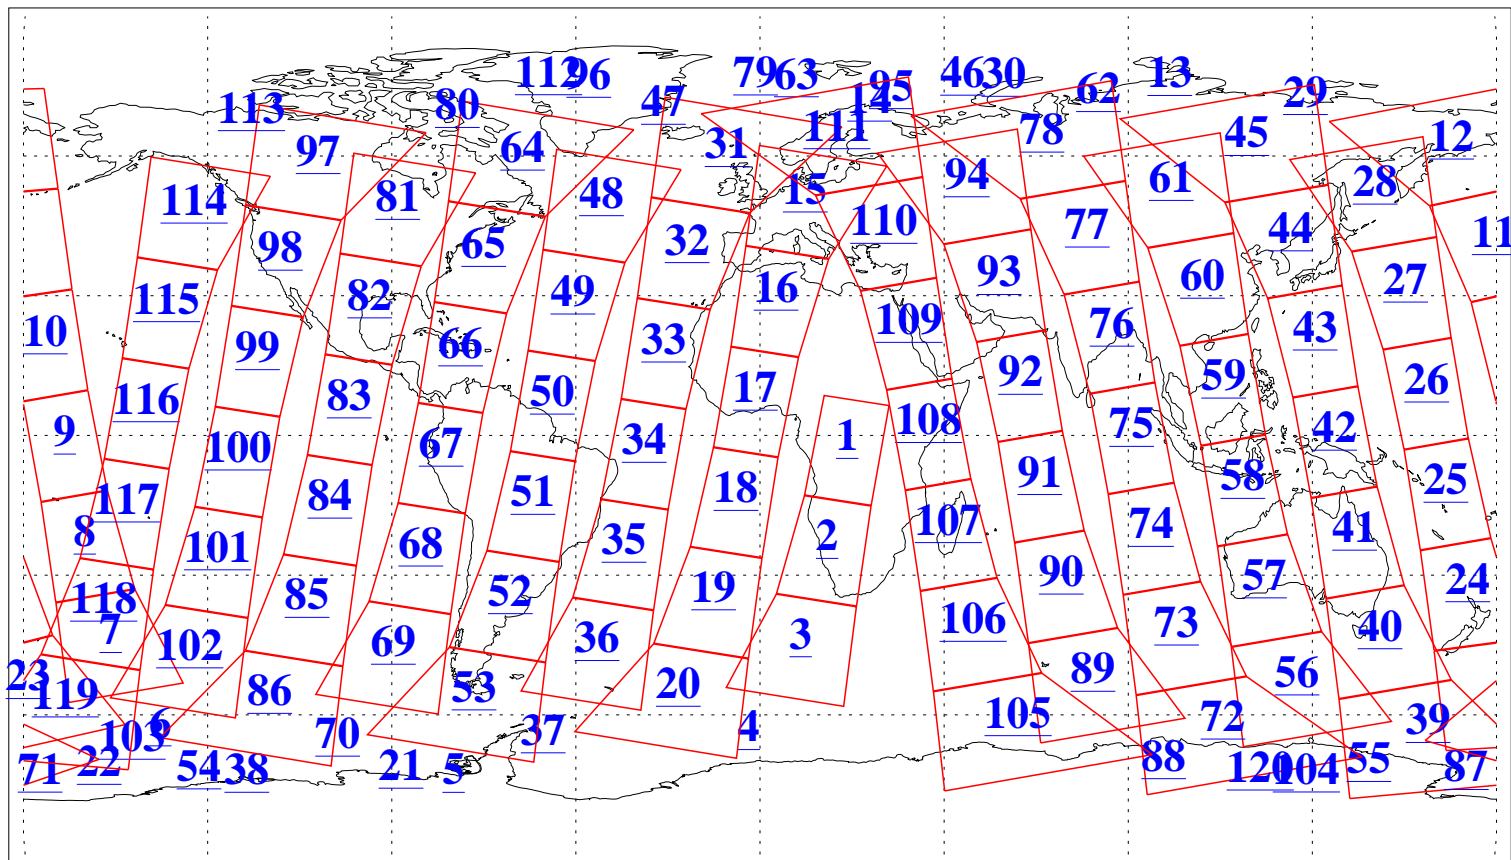

L1B Availability
AMSU Granules: 240
HSB Granules: 0
AIRS Granules: 240

14 Sep 2019
DoY 257
Aqua Day 6342
Granules: 1 to 120

Granules: 121 to 240

Legend: AMSU Available, HSB Available, AIRS Available

L1B Availability
AMSU Granules: 240
HSB Granules: 0
AIRS Granules: 240

14 Sep 2019
DoY 257
Aqua Day 6342
Ascending Granules

Descending Granules

Legend: AMSU Available, HSB Available, AIRS Available

L1B Availability
 AMSU Granules: 240
 HSB Granules: 0
 AIRS Granules: 240

14 Sep 2019
 DoY 257
 Aqua Day 6342

Northern Hemisphere Granules

Southern Hemisphere Granules

Legend: AMSU Available, HSB Available, AIRS Available