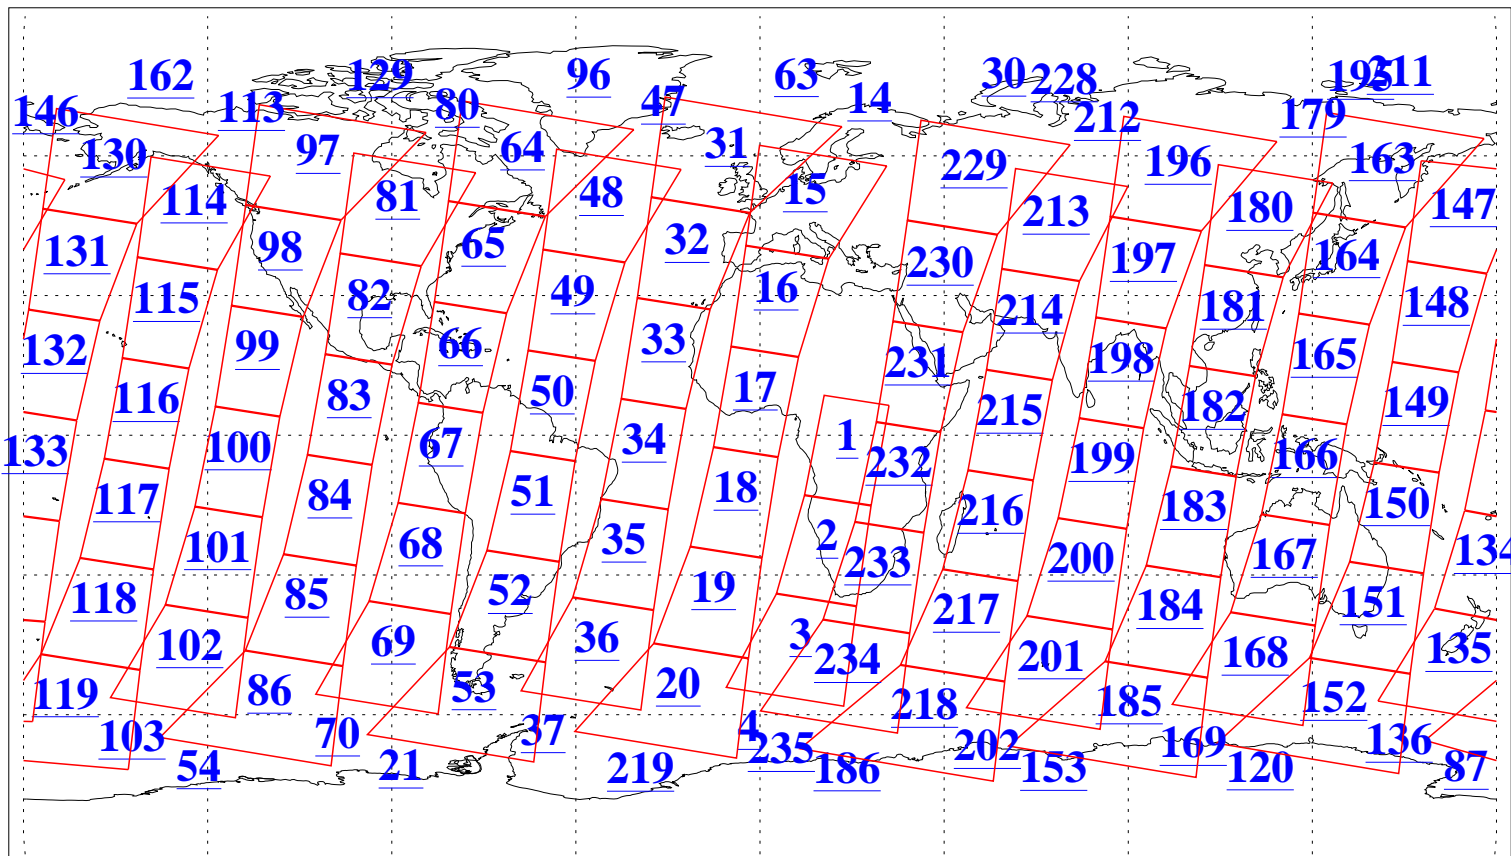

L1B Availability
AMSU Granules: 240
HSB Granules: 0
AIRS Granules: 240

14 Sep 2019
DoY 257
Aqua Day 6342
Granules: 1 to 120

Granules: 121 to 240

Legend: AMSU Available, HSB Available, AIRS Available

L1B Availability
AMSU Granules: 240
HSB Granules: 0
AIRS Granules: 240

14 Sep 2019
DoY 257
Aqua Day 6342
Ascending Granules

Descending Granules

Legend: AMSU Available, HSB Available, AIRS Available

L1B Availability
 AMSU Granules: 240
 HSB Granules: 0
 AIRS Granules: 240

14 Sep 2019
 DoY 257
 Aqua Day 6342

Northern Hemisphere Granules

Southern Hemisphere Granules

Legend: AMSU Available, HSB Available, AIRS Available