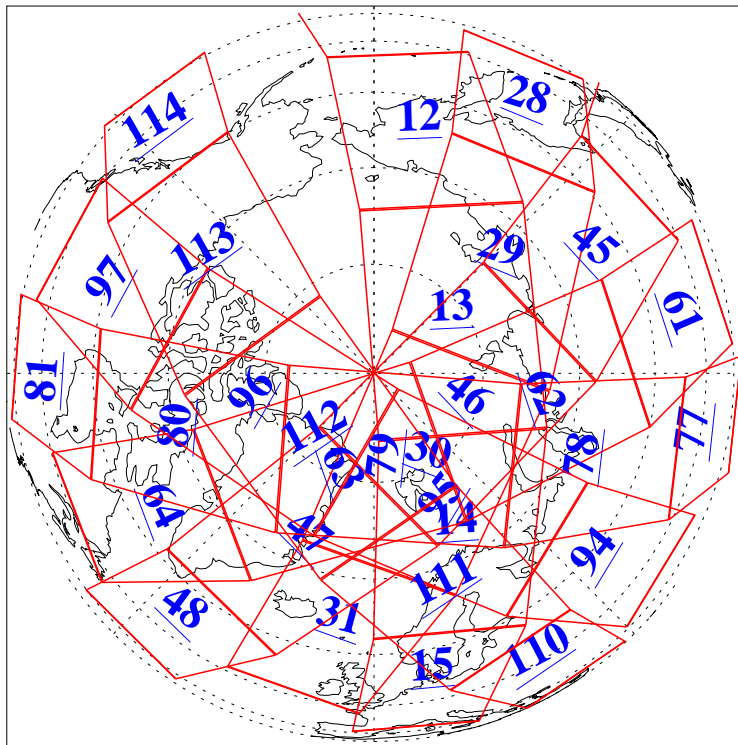

L1B Availability
AMSU Granules: 240
HSB Granules: 0
AIRS Granules: 240

14 Sep 2019
DoY 257
Aqua Day 6342
Granules: 1 to 120

Granules: 121 to 240

Legend: AMSU Available, HSB Available, AIRS Available

L1B Availability
AMSU Granules: 240
HSB Granules: 0
AIRS Granules: 240

14 Sep 2019
DoY 257
Aqua Day 6342
Ascending Granules

Descending Granules

Legend: AMSU Available, HSB Available, AIRS Available

L1B Availability
 AMSU Granules: 240
 HSB Granules: 0
 AIRS Granules: 240

14 Sep 2019
 DoY 257
 Aqua Day 6342

Northern Hemisphere Granules

Southern Hemisphere Granules

Legend: AMSU Available, HSB Available, AIRS Available