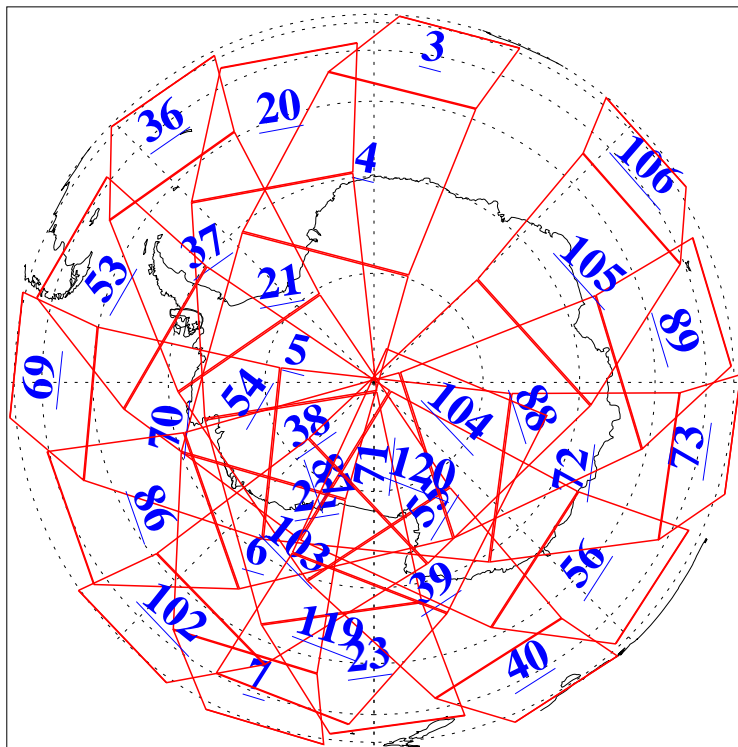

14 Sep 2019
DoY 257
Aqua Day 6342
Ascending Granules

Descending Granules

Legend: AMSU Available, HSB Available, AIRS Available

L1B Availability
 AMSU Granules: 240
 HSB Granules: 0
 AIRS Granules: 240

14 Sep 2019
 DoY 257
 Aqua Day 6342

Northern Hemisphere Granules

Southern Hemisphere Granules

Legend: AMSU Available, HSB Available, AIRS Available