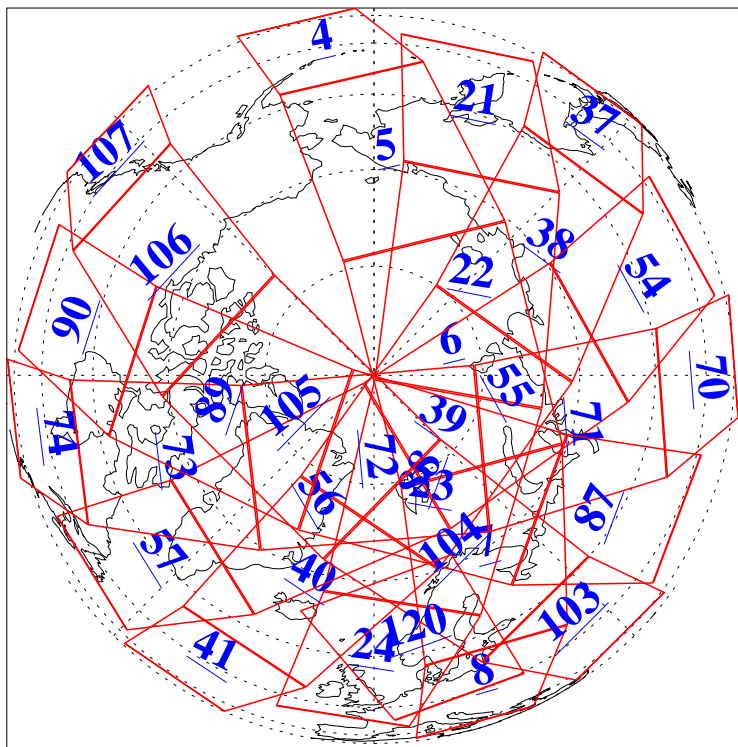

L1B Availability
AMSU Granules: 240
HSB Granules: 0
AIRS Granules: 240

13 Sep 2019
DoY 256
Aqua Day 6341
Ascending Granules

Descending Granules

Legend: AMSU Available, HSB Available, AIRS Available

L1B Availability
 AMSU Granules: 240
 HSB Granules: 0
 AIRS Granules: 240

13 Sep 2019
 DoY 256
 Aqua Day 6341

Northern Hemisphere Granules

Southern Hemisphere Granules

Legend: AMSU Available, HSB Available, AIRS Available