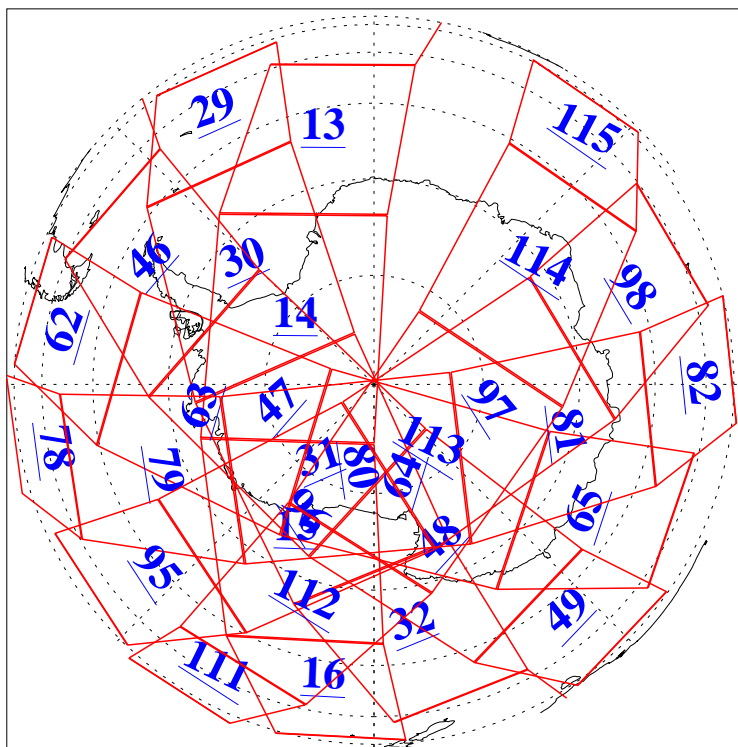

L1B Availability
AMSU Granules: 240
HSB Granules: 0
AIRS Granules: 240

13 Sep 2019
DoY 256
Aqua Day 6341
Ascending Granules

Descending Granules

Legend: AMSU Available, HSB Available, AIRS Available

L1B Availability
 AMSU Granules: 240
 HSB Granules: 0
 AIRS Granules: 240

13 Sep 2019
 DoY 256
 Aqua Day 6341

Northern Hemisphere Granules

Southern Hemisphere Granules

Legend: AMSU Available, HSB Available, AIRS Available