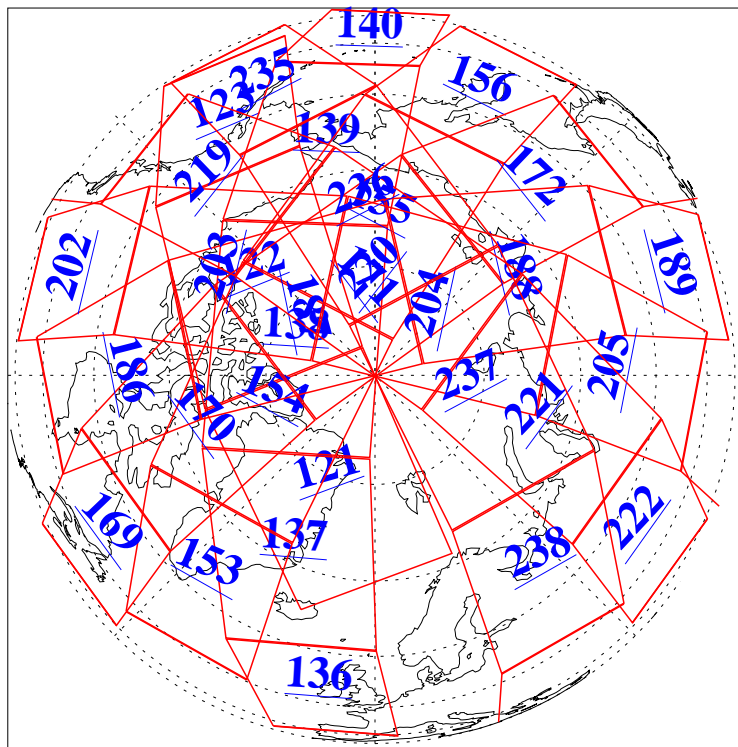

L1B Availability
AMSU Granules: 240
HSB Granules: 0
AIRS Granules: 240

13 Sep 2019
DoY 256
Aqua Day 6341
Ascending Granules

Descending Granules

Legend: AMSU Available, HSB Available, AIRS Available

L1B Availability
 AMSU Granules: 240
 HSB Granules: 0
 AIRS Granules: 240

13 Sep 2019
 DoY 256
 Aqua Day 6341

Northern Hemisphere Granules

Southern Hemisphere Granules

Legend: AMSU Available, HSB Available, AIRS Available