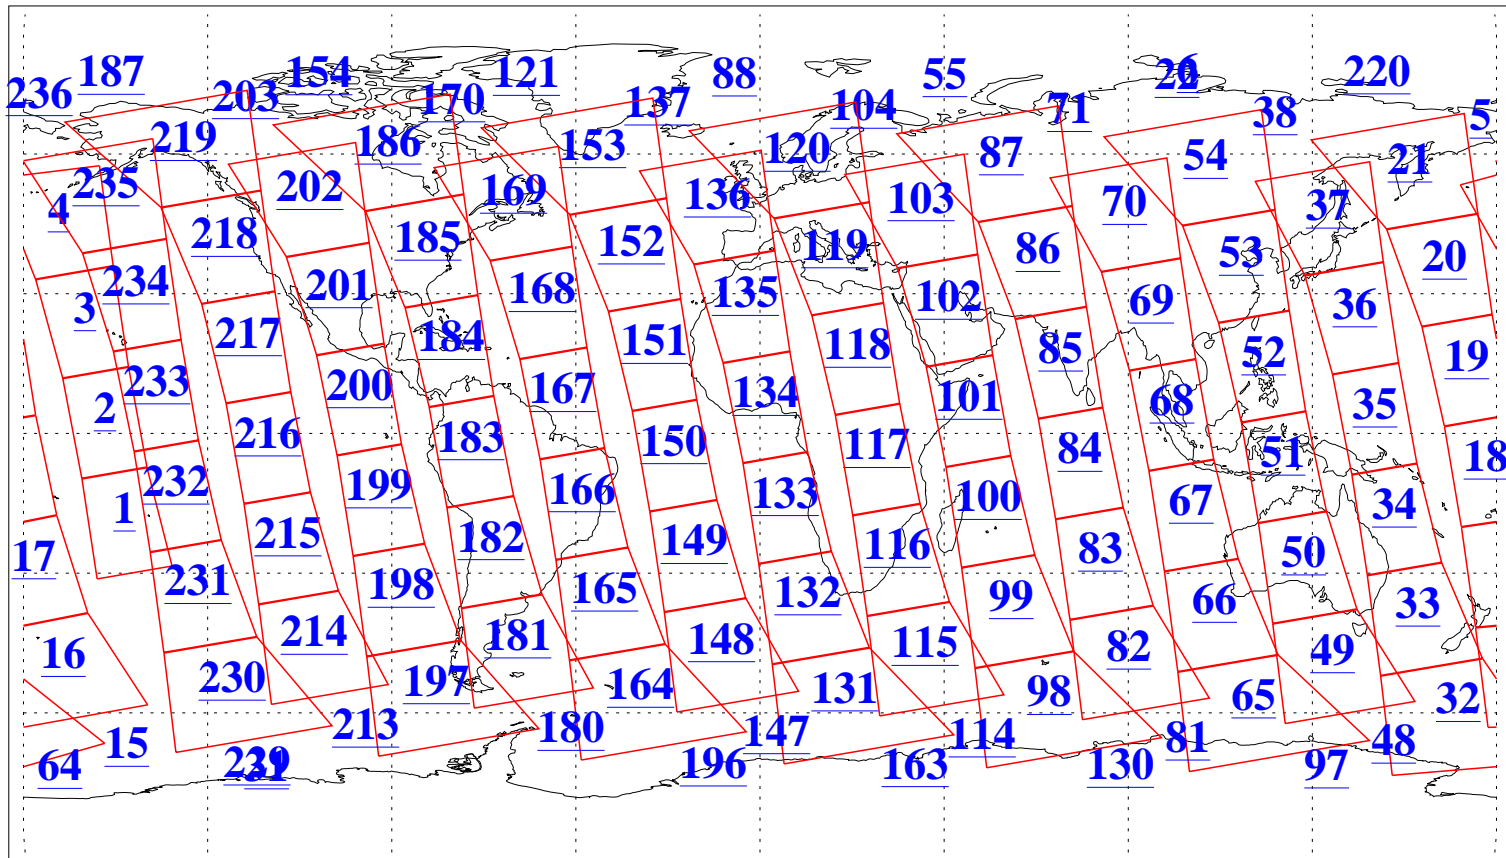

L1B Availability
AMSU Granules: 240
HSB Granules: 0
AIRS Granules: 240

13 Sep 2019
DoY 256
Aqua Day 6341
Ascending Granules

Descending Granules

Legend: AMSU Available, HSB Available, AIRS Available

L1B Availability
 AMSU Granules: 240
 HSB Granules: 0
 AIRS Granules: 240

13 Sep 2019
 DoY 256
 Aqua Day 6341

Northern Hemisphere Granules

Southern Hemisphere Granules

Legend: AMSU Available, HSB Available, AIRS Available