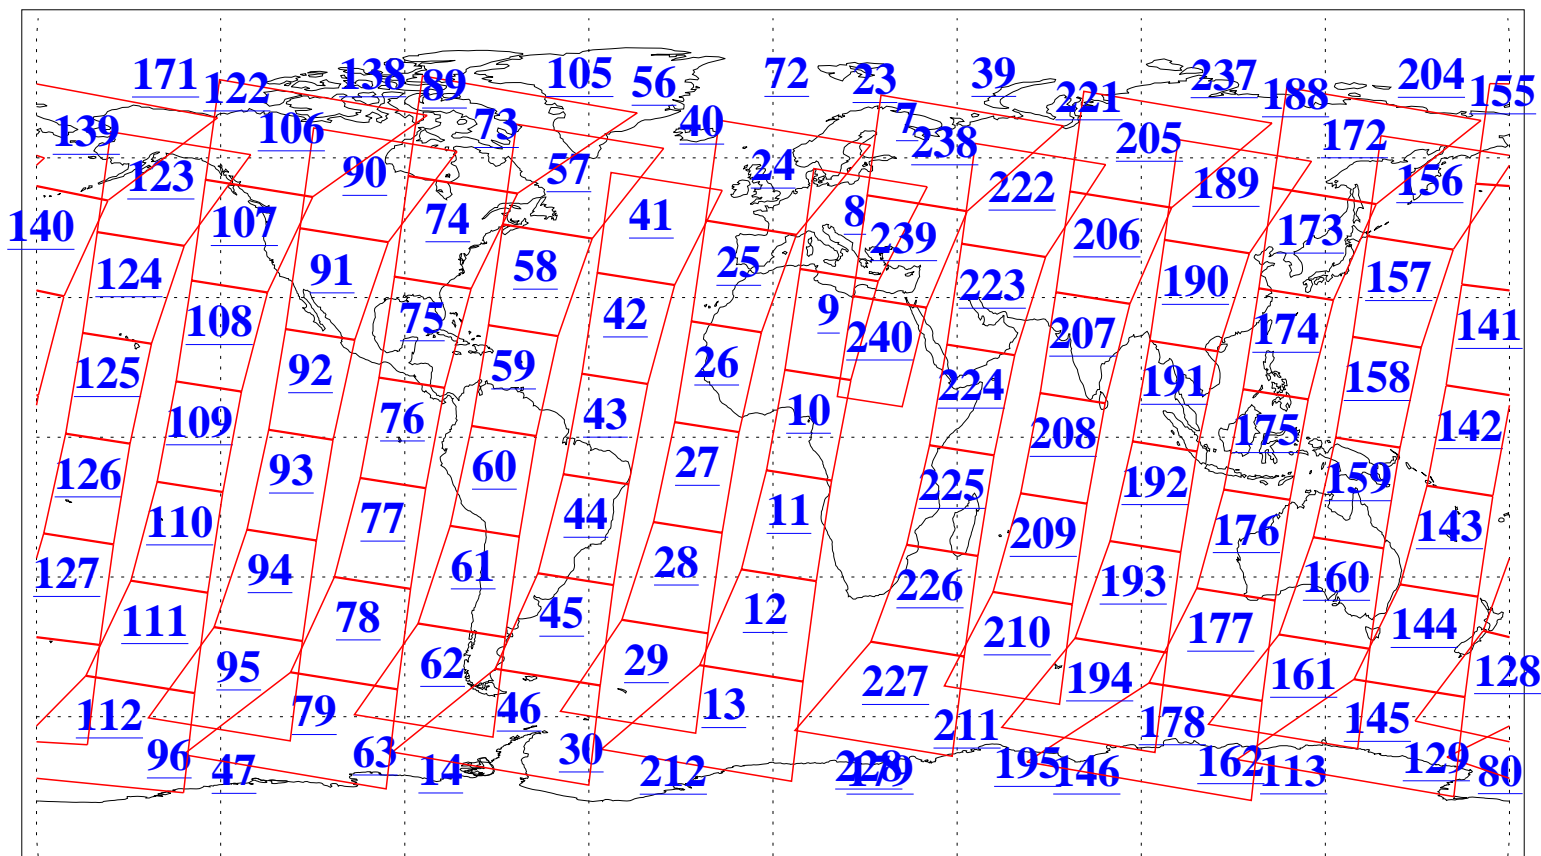

L1B Availability
AMSU Granules: 240
HSB Granules: 0
AIRS Granules: 240

13 Sep 2019
DoY 256
Aqua Day 6341
Ascending Granules

Descending Granules

Legend: AMSU Available, HSB Available, AIRS Available

L1B Availability
 AMSU Granules: 240
 HSB Granules: 0
 AIRS Granules: 240

13 Sep 2019
 DoY 256
 Aqua Day 6341

Northern Hemisphere Granules

Southern Hemisphere Granules

Legend: AMSU Available, HSB Available, AIRS Available