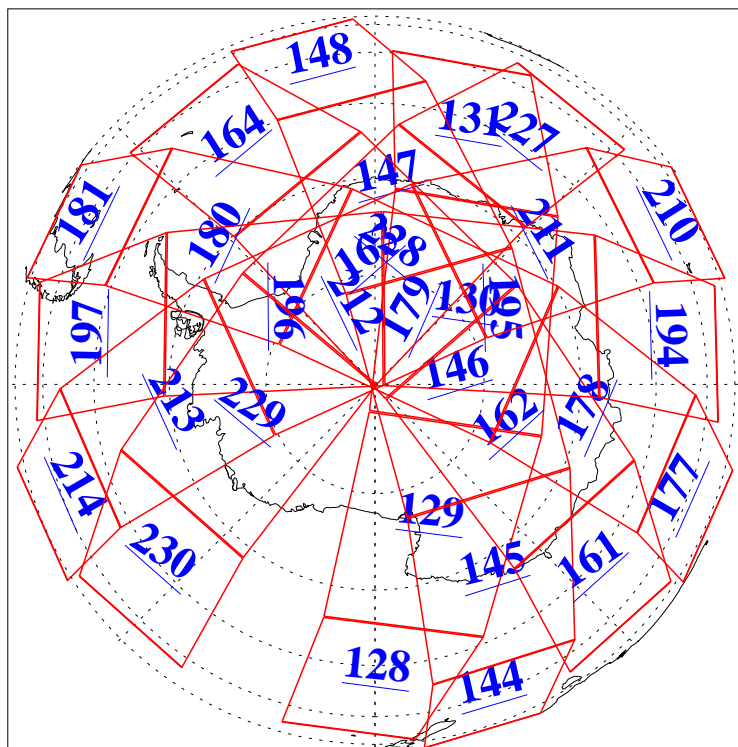

L1B Availability
AMSU Granules: 240
HSB Granules: 0
AIRS Granules: 240

13 Sep 2019
DoY 256
Aqua Day 6341
Ascending Granules

Descending Granules

Legend: AMSU Available, HSB Available, AIRS Available

L1B Availability
 AMSU Granules: 240
 HSB Granules: 0
 AIRS Granules: 240

13 Sep 2019
 DoY 256
 Aqua Day 6341

Northern Hemisphere Granules

Southern Hemisphere Granules

Legend: AMSU Available, HSB Available, AIRS Available