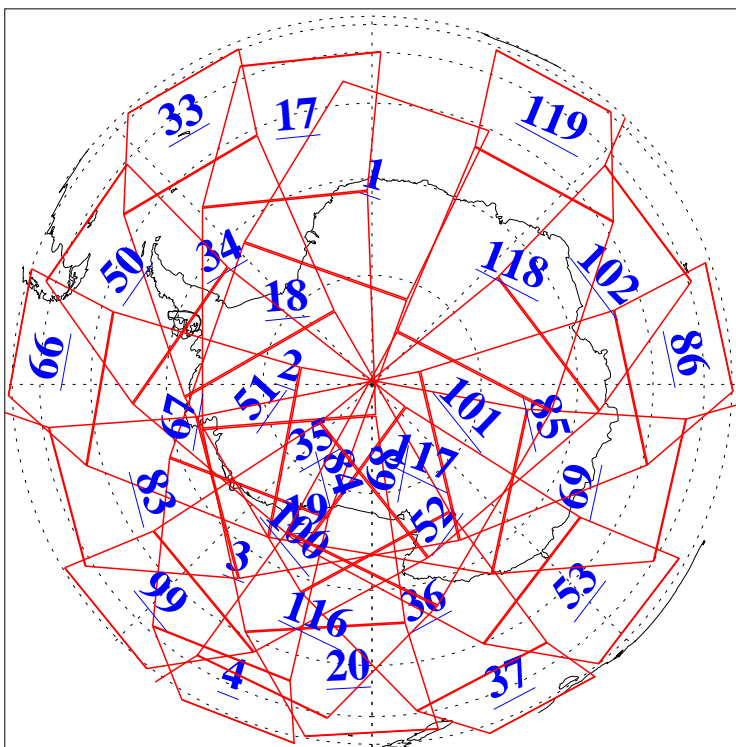

L1B Availability
AMSU Granules: 240
HSB Granules: 0
AIRS Granules: 240

9 Sep 2019
DoY 252
Aqua Day 6337
Granules: 1 to 120

Granules: 121 to 240

Legend: AMSU Available, HSB Available, AIRS Available

L1B Availability
AMSU Granules: 240
HSB Granules: 0
AIRS Granules: 240

9 Sep 2019
DoY 252
Aqua Day 6337

Ascending Granules

Descending Granules

Legend: AMSU Available, HSB Available, AIRS Available

L1B Availability
AMSU Granules: 240
HSB Granules: 0
AIRS Granules: 240

9 Sep 2019
DoY 252
Aqua Day 6337

Northern Hemisphere Granules

Southern Hemisphere Granules

Legend: AMSU Available, HSB Available, AIRS Available