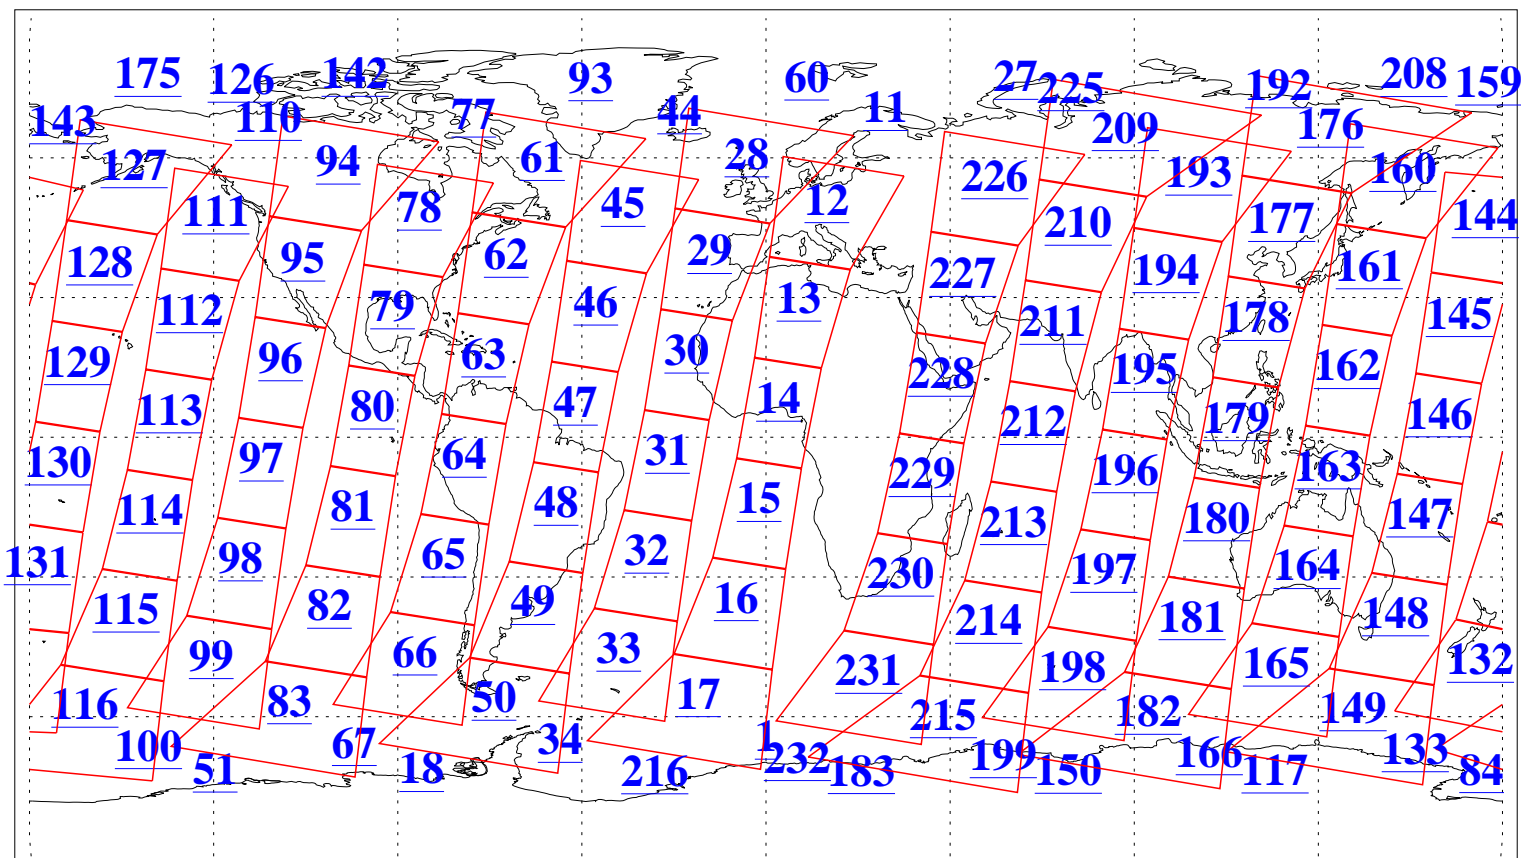

L1B Availability
AMSU Granules: 240
HSB Granules: 0
AIRS Granules: 240

9 Sep 2019
DoY 252
Aqua Day 6337
Granules: 1 to 120

Granules: 121 to 240

Legend: AMSU Available, HSB Available, AIRS Available

L1B Availability
AMSU Granules: 240
HSB Granules: 0
AIRS Granules: 240

9 Sep 2019
DoY 252
Aqua Day 6337

Ascending Granules

Descending Granules

Legend: AMSU Available, HSB Available, AIRS Available

L1B Availability
AMSU Granules: 240
HSB Granules: 0
AIRS Granules: 240

9 Sep 2019
DoY 252
Aqua Day 6337

Northern Hemisphere Granules

Southern Hemisphere Granules

Legend: AMSU Available, HSB Available, AIRS Available