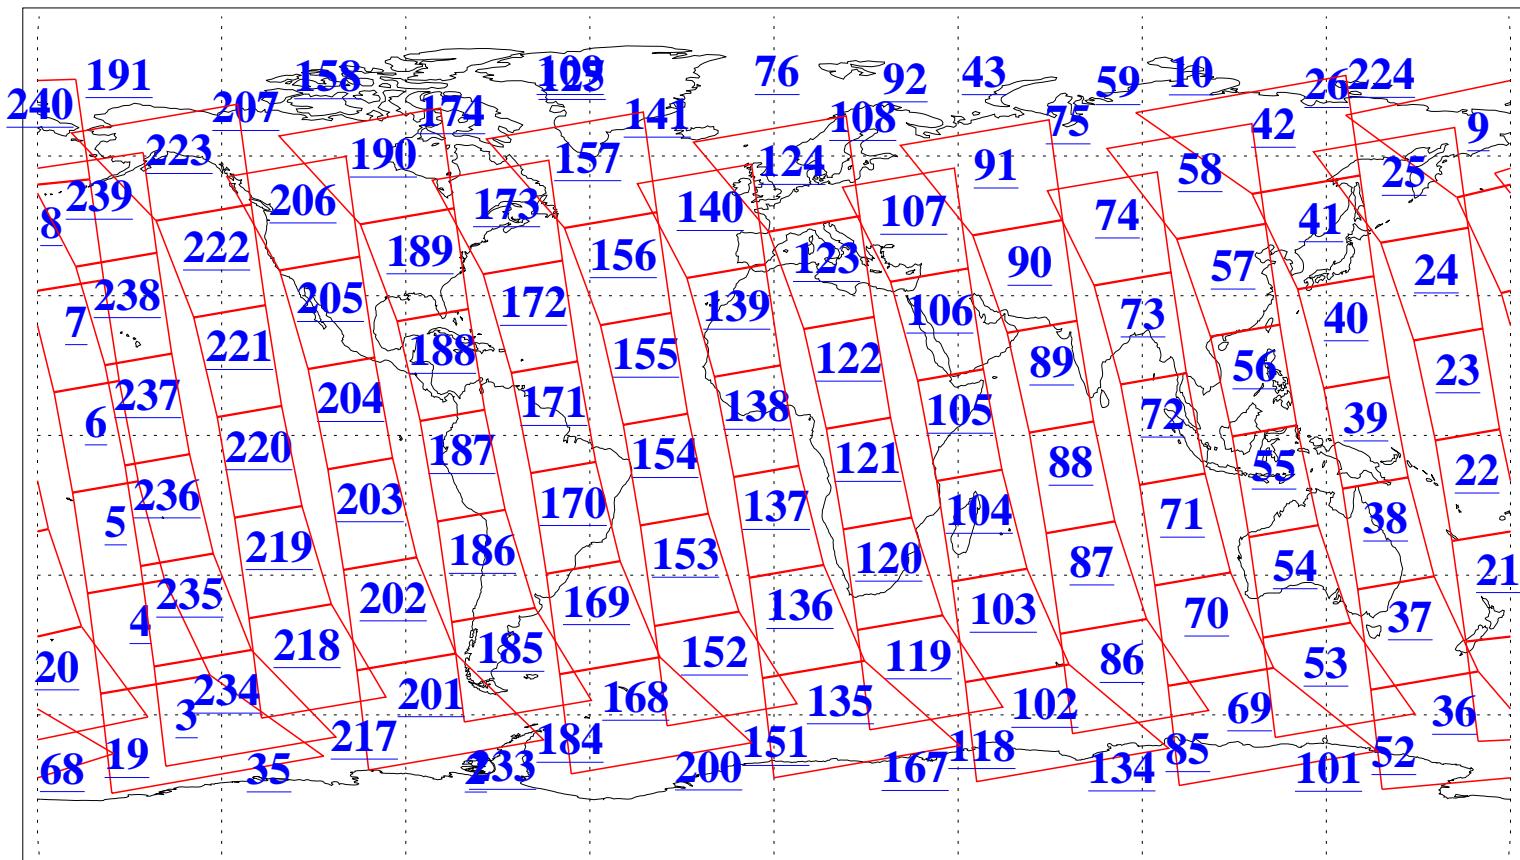

L1B Availability
AMSU Granules: 240
HSB Granules: 0
AIRS Granules: 240

9 Sep 2019
DoY 252
Aqua Day 6337
Granules: 1 to 120

Granules: 121 to 240

Legend: AMSU Available, HSB Available, AIRS Available

L1B Availability
AMSU Granules: 240
HSB Granules: 0
AIRS Granules: 240

9 Sep 2019
DoY 252
Aqua Day 6337

Ascending Granules

Descending Granules

Legend: AMSU Available, HSB Available, AIRS Available

L1B Availability
AMSU Granules: 240
HSB Granules: 0
AIRS Granules: 240

9 Sep 2019
DoY 252
Aqua Day 6337

Northern Hemisphere Granules

Southern Hemisphere Granules

Legend: AMSU Available, HSB Available, AIRS Available