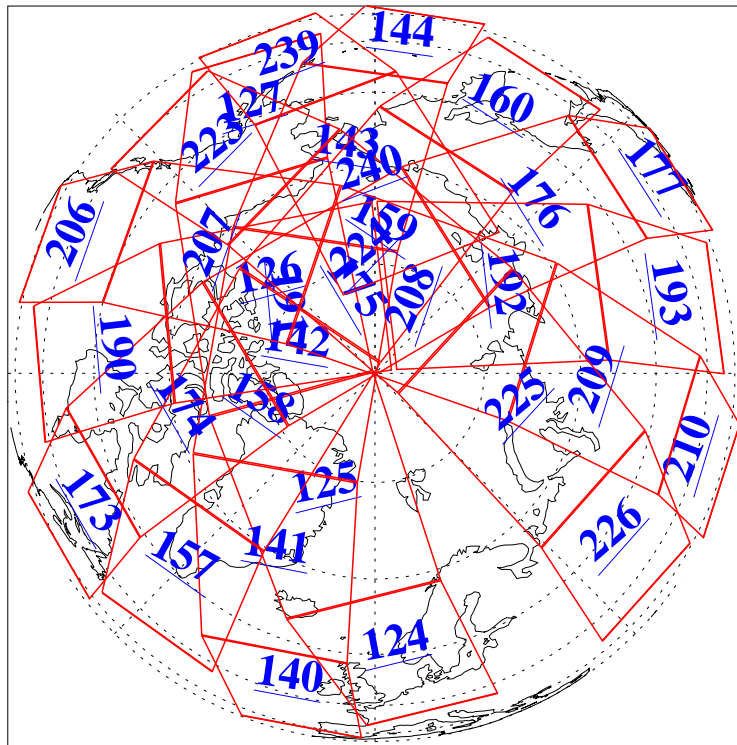

L1B Availability
AMSU Granules: 240
HSB Granules: 0
AIRS Granules: 240

9 Sep 2019
DoY 252
Aqua Day 6337
Granules: 1 to 120

Granules: 121 to 240

Legend: AMSU Available, HSB Available, AIRS Available

L1B Availability
AMSU Granules: 240
HSB Granules: 0
AIRS Granules: 240

9 Sep 2019
DoY 252
Aqua Day 6337

Ascending Granules

Descending Granules

Legend: AMSU Available, HSB Available, AIRS Available

L1B Availability
AMSU Granules: 240
HSB Granules: 0
AIRS Granules: 240

9 Sep 2019
DoY 252
Aqua Day 6337

Northern Hemisphere Granules

Southern Hemisphere Granules

Legend: AMSU Available, HSB Available, AIRS Available