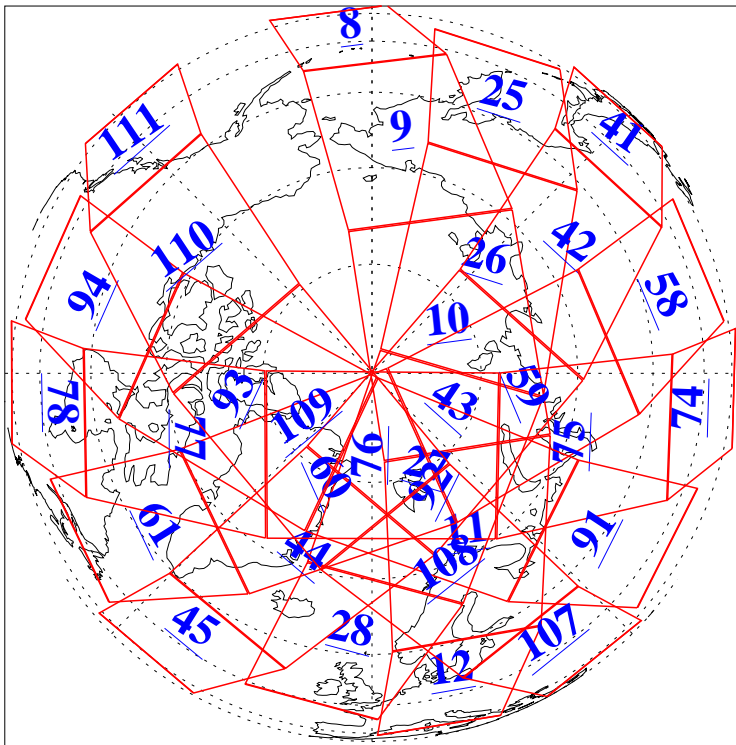

L1B Availability
AMSU Granules: 240
HSB Granules: 0
AIRS Granules: 240

9 Sep 2019
DoY 252
Aqua Day 6337
Granules: 1 to 120

Granules: 121 to 240

Legend: AMSU Available, HSB Available, AIRS Available

L1B Availability
AMSU Granules: 240
HSB Granules: 0
AIRS Granules: 240

9 Sep 2019
DoY 252
Aqua Day 6337

Ascending Granules

Descending Granules

Legend: AMSU Available, HSB Available, AIRS Available

L1B Availability
AMSU Granules: 240
HSB Granules: 0
AIRS Granules: 240

9 Sep 2019
DoY 252
Aqua Day 6337

Northern Hemisphere Granules

Southern Hemisphere Granules

Legend: AMSU Available, HSB Available, AIRS Available