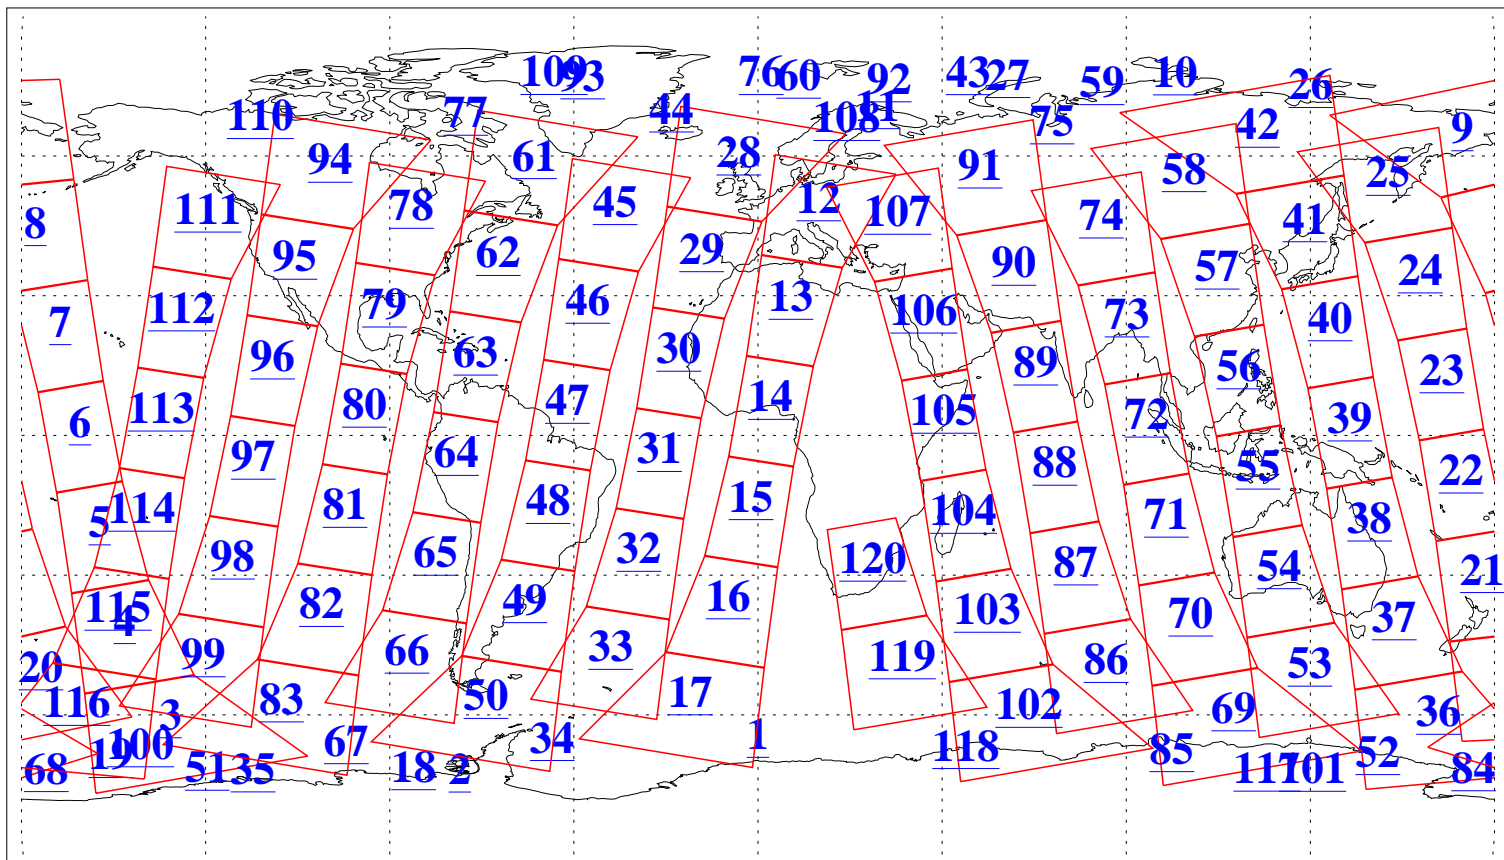

L1B Availability
AMSU Granules: 240
HSB Granules: 0
AIRS Granules: 240

9 Sep 2019
DoY 252
Aqua Day 6337
Granules: 1 to 120

Granules: 121 to 240

Legend: AMSU Available, HSB Available, AIRS Available

L1B Availability
AMSU Granules: 240
HSB Granules: 0
AIRS Granules: 240

9 Sep 2019
DoY 252
Aqua Day 6337

Ascending Granules

Descending Granules

Legend: AMSU Available, HSB Available, AIRS Available

L1B Availability
AMSU Granules: 240
HSB Granules: 0
AIRS Granules: 240

9 Sep 2019
DoY 252
Aqua Day 6337

Northern Hemisphere Granules

Southern Hemisphere Granules

Legend: AMSU Available, HSB Available, AIRS Available