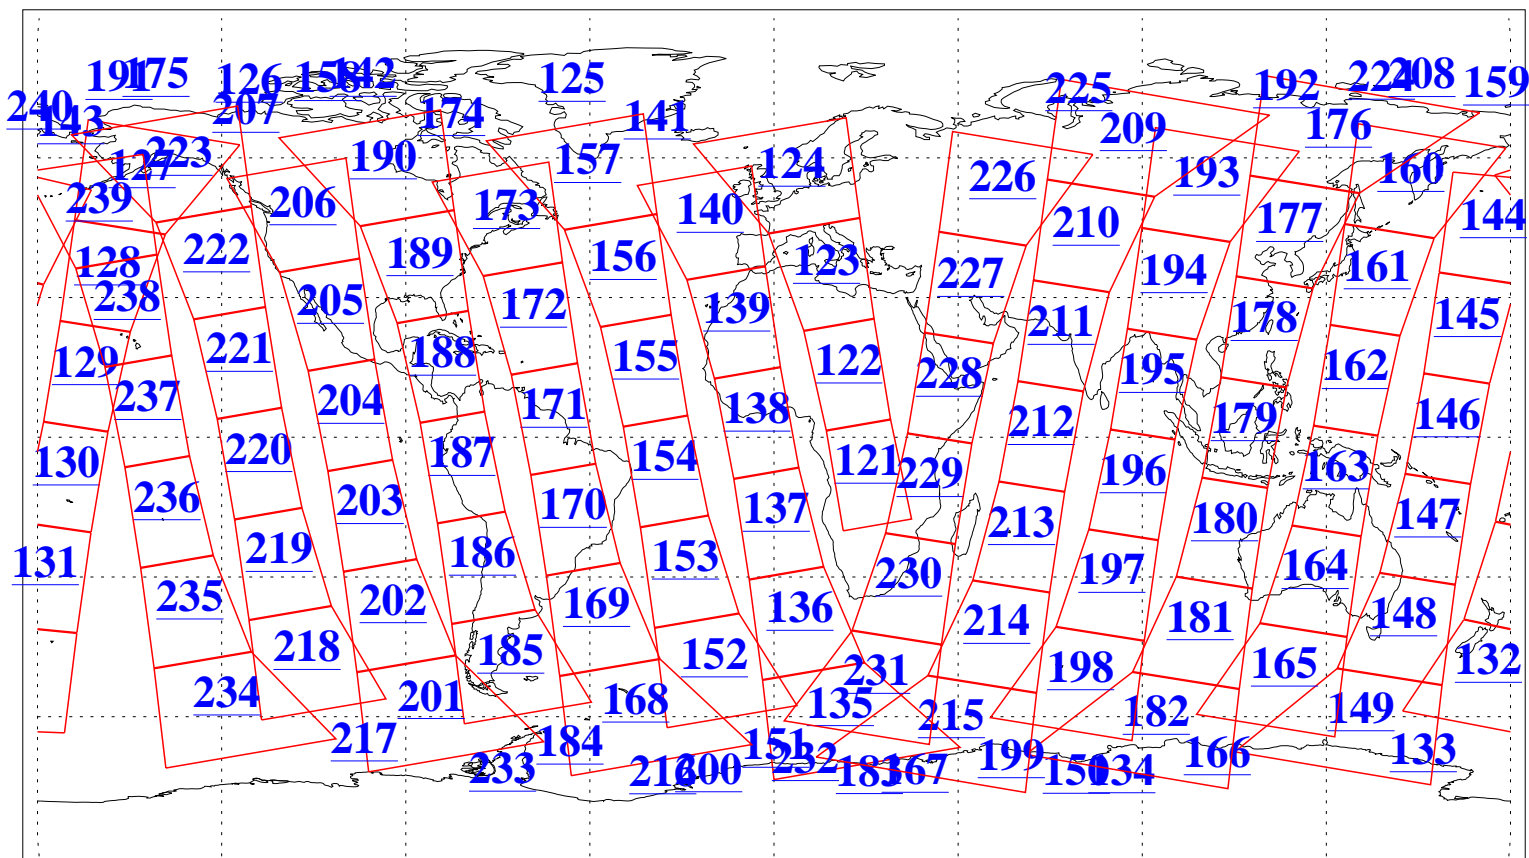

L1B Availability
AMSU Granules: 240
HSB Granules: 0
AIRS Granules: 240

9 Sep 2019
DoY 252
Aqua Day 6337
Granules: 1 to 120

Granules: 121 to 240

Legend: AMSU Available, HSB Available, AIRS Available

L1B Availability
AMSU Granules: 240
HSB Granules: 0
AIRS Granules: 240

9 Sep 2019
DoY 252
Aqua Day 6337

Ascending Granules

Descending Granules

Legend: AMSU Available, HSB Available, AIRS Available

L1B Availability
AMSU Granules: 240
HSB Granules: 0
AIRS Granules: 240

9 Sep 2019
DoY 252
Aqua Day 6337

Northern Hemisphere Granules

Southern Hemisphere Granules

Legend: AMSU Available, HSB Available, AIRS Available