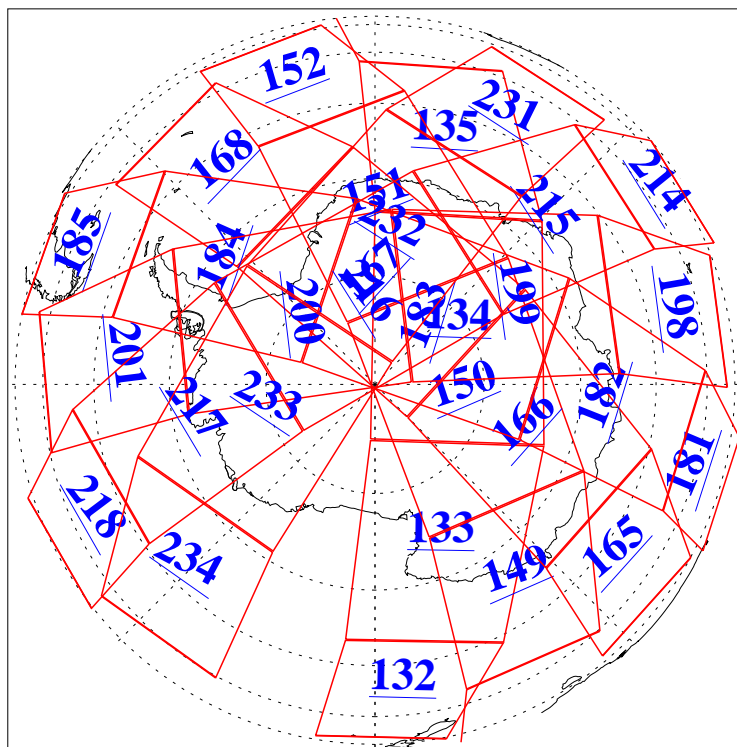

L1B Availability
AMSU Granules: 240
HSB Granules: 0
AIRS Granules: 240

9 Sep 2019
DoY 252
Aqua Day 6337
Granules: 1 to 120

Granules: 121 to 240

Legend: AMSU Available, HSB Available, AIRS Available

L1B Availability
AMSU Granules: 240
HSB Granules: 0
AIRS Granules: 240

9 Sep 2019
DoY 252
Aqua Day 6337

Ascending Granules

Descending Granules

Legend: AMSU Available, HSB Available, AIRS Available

L1B Availability
AMSU Granules: 240
HSB Granules: 0
AIRS Granules: 240

9 Sep 2019
DoY 252
Aqua Day 6337

Northern Hemisphere Granules

Southern Hemisphere Granules

Legend: AMSU Available, HSB Available, AIRS Available