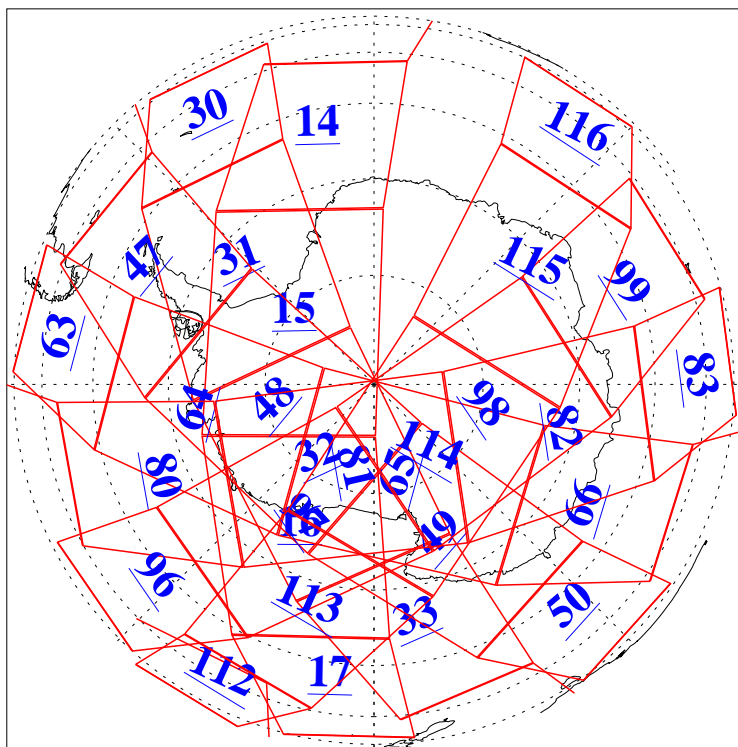

L1B Availability
AMSU Granules: 239
HSB Granules: 0
AIRS Granules: 240

4 Sep 2019
DoY 247
Aqua Day 6332
Granules: 1 to 120

Granules: 121 to 240

Legend: AMSU Available, HSB Available, AIRS Available

L1B Availability
AMSU Granules: 239
HSB Granules: 0
AIRS Granules: 240

4 Sep 2019
DoY 247
Aqua Day 6332

Ascending Granules

Descending Granules

Legend: AMSU Available, HSB Available, AIRS Available

L1B Availability
 AMSU Granules: 239
 HSB Granules: 0
 AIRS Granules: 240

4 Sep 2019
 DoY 247
 Aqua Day 6332

Northern Hemisphere Granules

Southern Hemisphere Granules

Legend: AMSU Available, HSB Available, AIRS Available