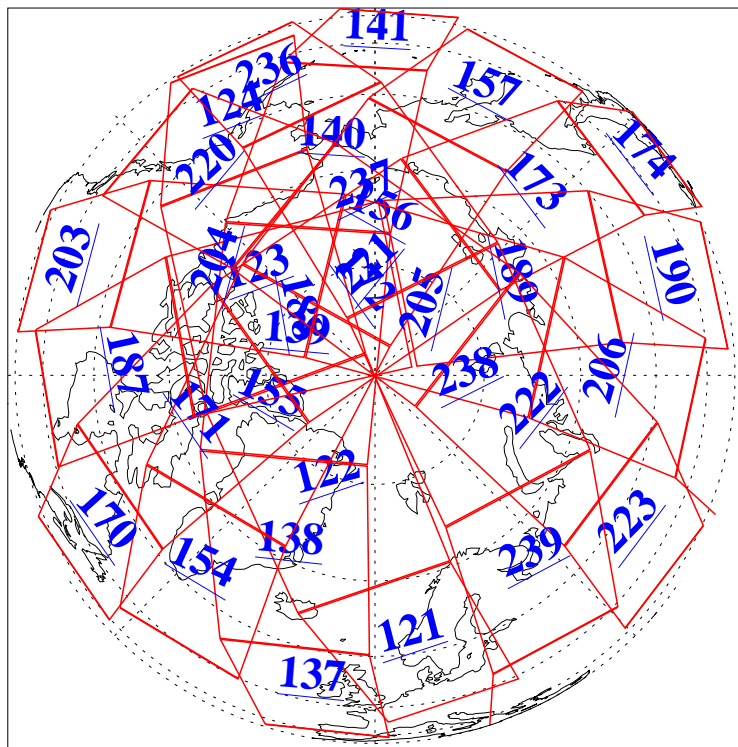

L1B Availability
AMSU Granules: 239
HSB Granules: 0
AIRS Granules: 240

4 Sep 2019
DoY 247
Aqua Day 6332
Granules: 1 to 120

Granules: 121 to 240

Legend: AMSU Available, HSB Available, AIRS Available

L1B Availability
AMSU Granules: 239
HSB Granules: 0
AIRS Granules: 240

4 Sep 2019
DoY 247
Aqua Day 6332

Ascending Granules

Descending Granules

Legend: AMSU Available, HSB Available, AIRS Available

L1B Availability
 AMSU Granules: 239
 HSB Granules: 0
 AIRS Granules: 240

4 Sep 2019
 DoY 247
 Aqua Day 6332

Northern Hemisphere Granules

Southern Hemisphere Granules

Legend: AMSU Available, HSB Available, AIRS Available