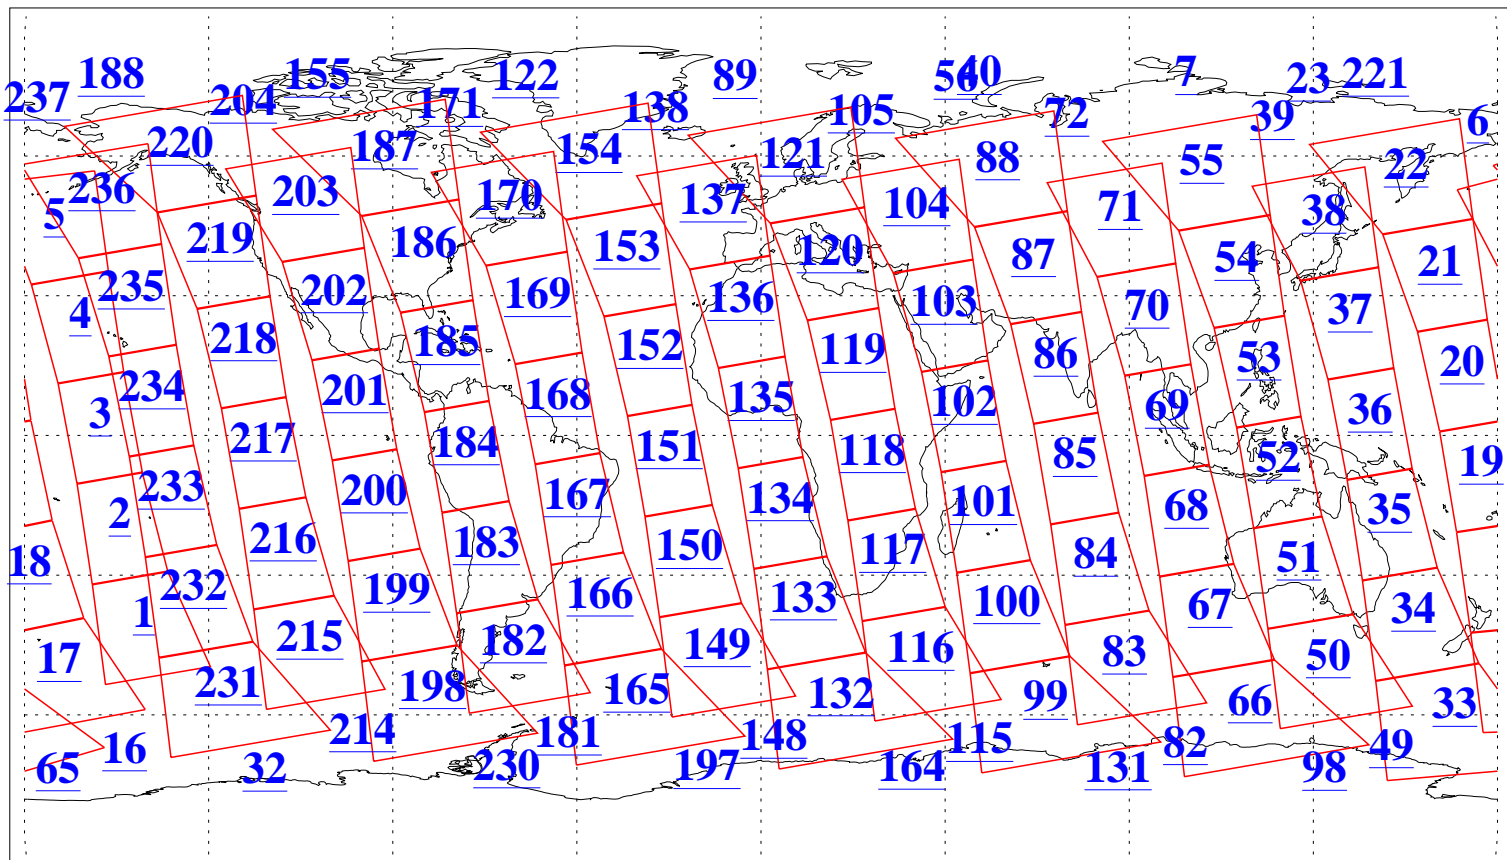

L1B Availability
AMSU Granules: 239
HSB Granules: 0
AIRS Granules: 240

4 Sep 2019
DoY 247
Aqua Day 6332
Granules: 1 to 120

Granules: 121 to 240

Legend: AMSU Available, HSB Available, AIRS Available

L1B Availability
AMSU Granules: 239
HSB Granules: 0
AIRS Granules: 240

4 Sep 2019
DoY 247
Aqua Day 6332

Ascending Granules

Descending Granules

Legend: AMSU Available, HSB Available, AIRS Available

L1B Availability
 AMSU Granules: 239
 HSB Granules: 0
 AIRS Granules: 240

4 Sep 2019
 DoY 247
 Aqua Day 6332

Northern Hemisphere Granules

Southern Hemisphere Granules

Legend: AMSU Available, HSB Available, AIRS Available