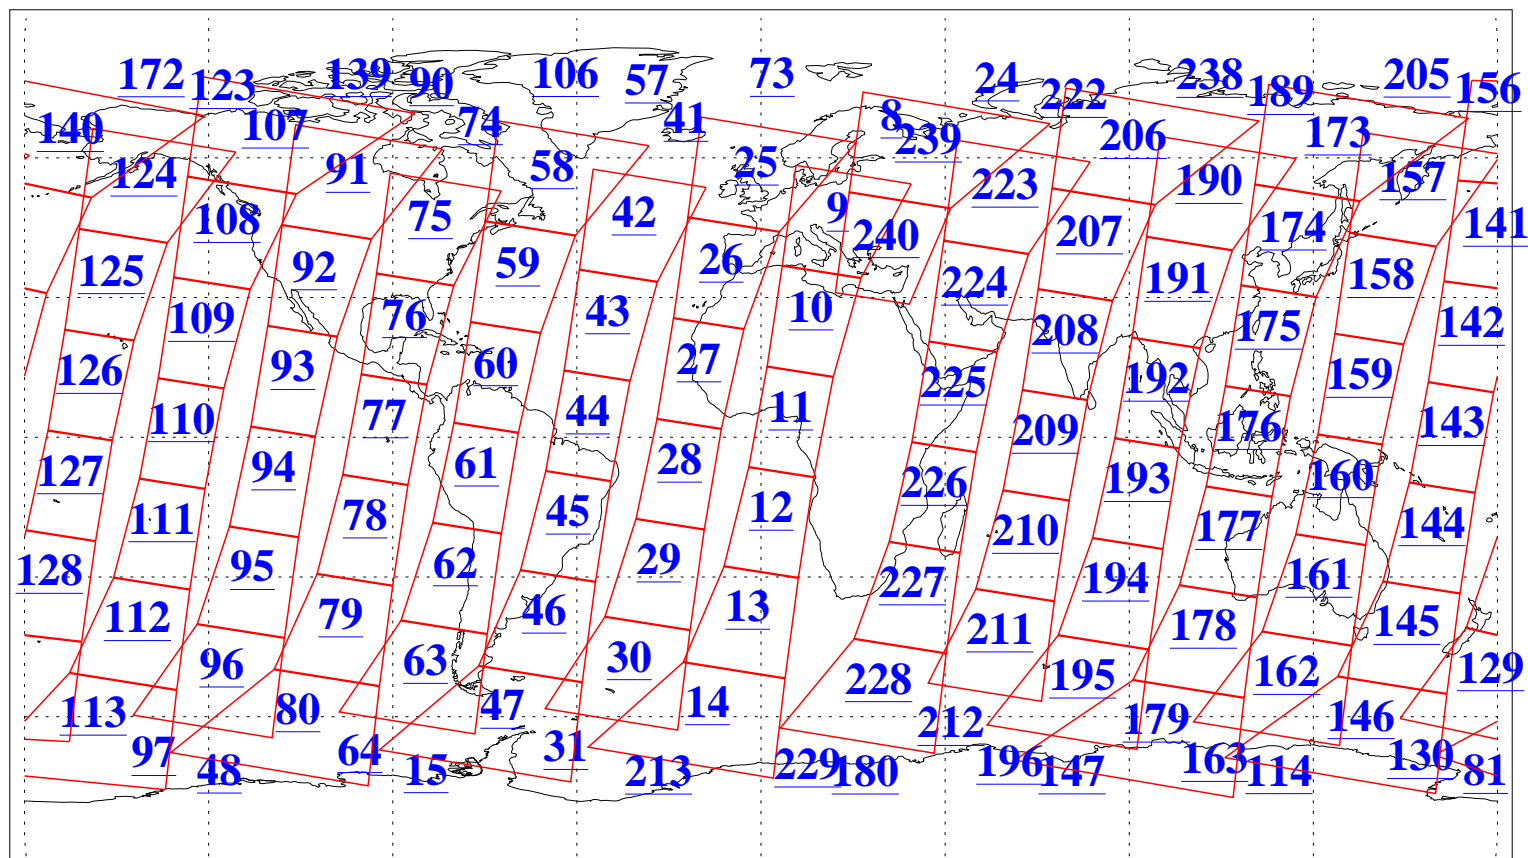

L1B Availability
AMSU Granules: 239
HSB Granules: 0
AIRS Granules: 240

4 Sep 2019
DoY 247
Aqua Day 6332
Granules: 1 to 120

Granules: 121 to 240

Legend: AMSU Available, HSB Available, AIRS Available

L1B Availability
AMSU Granules: 239
HSB Granules: 0
AIRS Granules: 240

4 Sep 2019
DoY 247
Aqua Day 6332

Ascending Granules

Descending Granules

Legend: AMSU Available, HSB Available, AIRS Available

L1B Availability
 AMSU Granules: 239
 HSB Granules: 0
 AIRS Granules: 240

4 Sep 2019
 DoY 247
 Aqua Day 6332