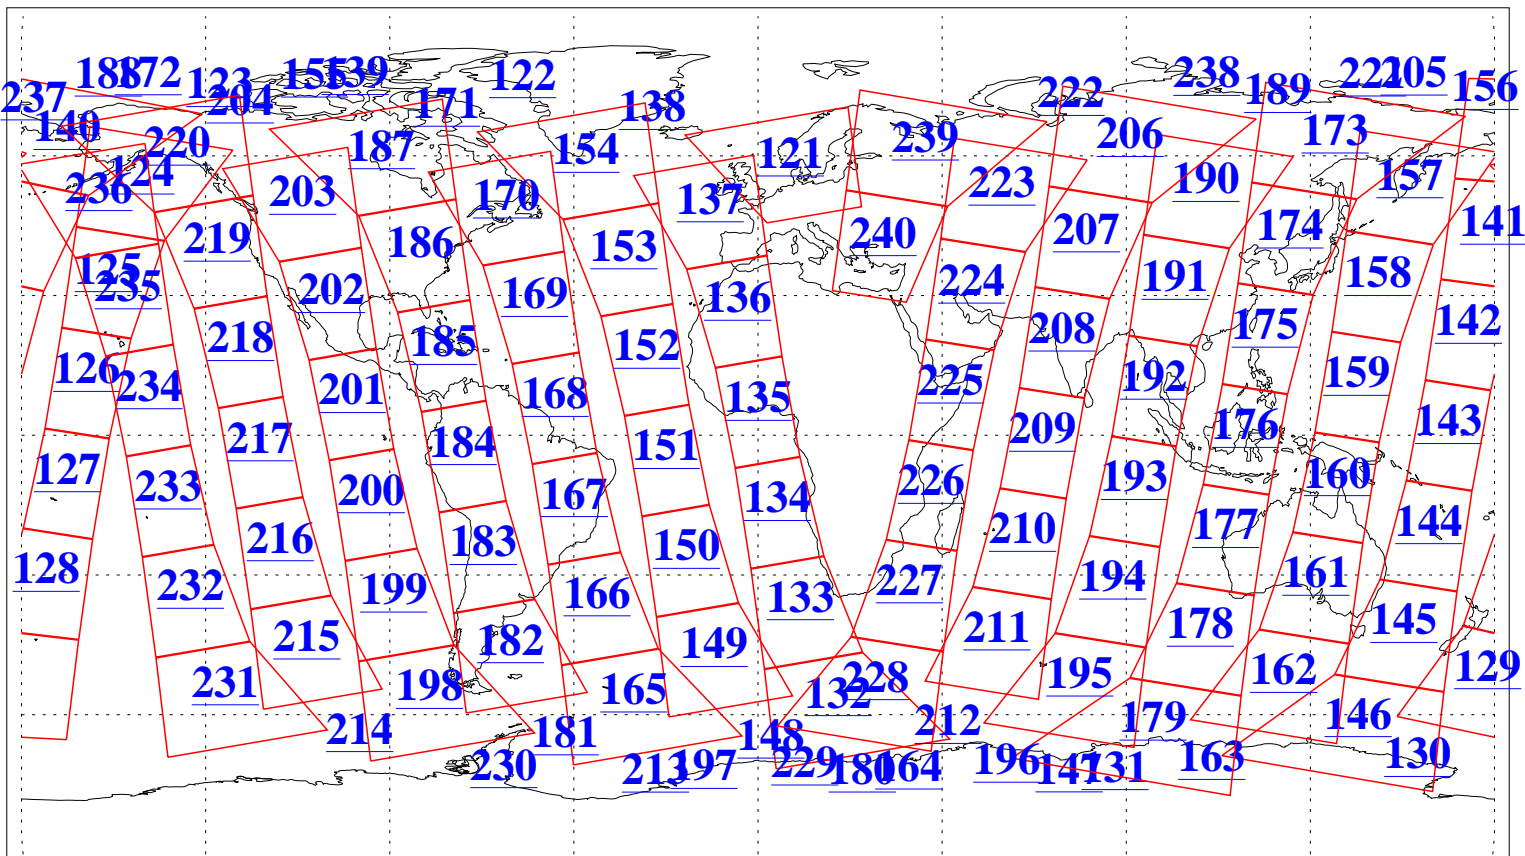

L1B Availability
AMSU Granules: 239
HSB Granules: 0
AIRS Granules: 240

4 Sep 2019
DoY 247
Aqua Day 6332
Granules: 1 to 120

Granules: 121 to 240

Legend: AMSU Available, HSB Available, AIRS Available

L1B Availability
AMSU Granules: 239
HSB Granules: 0
AIRS Granules: 240

4 Sep 2019
DoY 247
Aqua Day 6332

Ascending Granules

Descending Granules

Legend: AMSU Available, HSB Available, AIRS Available

L1B Availability
 AMSU Granules: 239
 HSB Granules: 0
 AIRS Granules: 240

4 Sep 2019
 DoY 247
 Aqua Day 6332

Northern Hemisphere Granules

Southern Hemisphere Granules

Legend: AMSU Available, HSB Available, AIRS Available