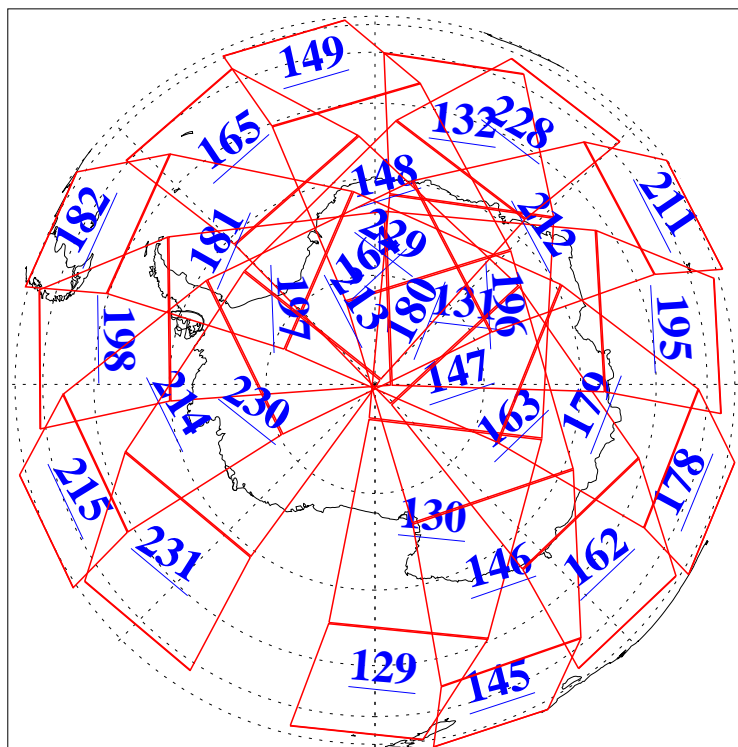

L1B Availability
AMSU Granules: 239
HSB Granules: 0
AIRS Granules: 240

4 Sep 2019
DoY 247
Aqua Day 6332
Granules: 1 to 120

Granules: 121 to 240

Legend: AMSU Available, HSB Available, AIRS Available

L1B Availability
AMSU Granules: 239
HSB Granules: 0
AIRS Granules: 240

4 Sep 2019
DoY 247
Aqua Day 6332

Ascending Granules

Descending Granules

Legend: AMSU Available, HSB Available, AIRS Available

L1B Availability
 AMSU Granules: 239
 HSB Granules: 0
 AIRS Granules: 240

4 Sep 2019
 DoY 247
 Aqua Day 6332

Northern Hemisphere Granules

Southern Hemisphere Granules

Legend: AMSU Available, HSB Available, AIRS Available