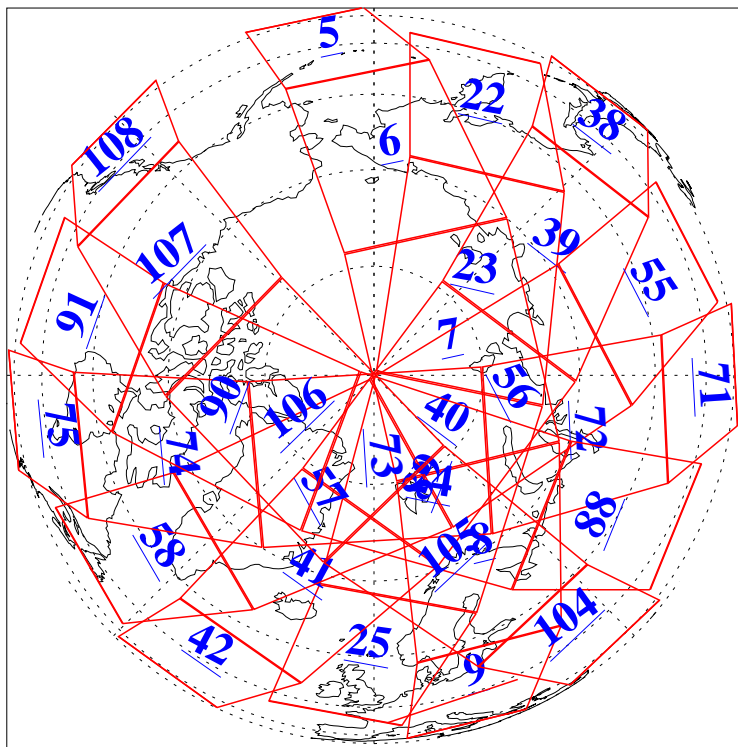

L1B Availability
AMSU Granules: 239
HSB Granules: 0
AIRS Granules: 240

4 Sep 2019
DoY 247
Aqua Day 6332
Granules: 1 to 120

Granules: 121 to 240

Legend: AMSU Available, HSB Available, AIRS Available

L1B Availability
AMSU Granules: 239
HSB Granules: 0
AIRS Granules: 240

4 Sep 2019
DoY 247
Aqua Day 6332

Ascending Granules

Descending Granules

Legend: AMSU Available, HSB Available, AIRS Available

L1B Availability
 AMSU Granules: 239
 HSB Granules: 0
 AIRS Granules: 240

4 Sep 2019
 DoY 247
 Aqua Day 6332

Northern Hemisphere Granules

Southern Hemisphere Granules

Legend: AMSU Available, HSB Available, AIRS Available