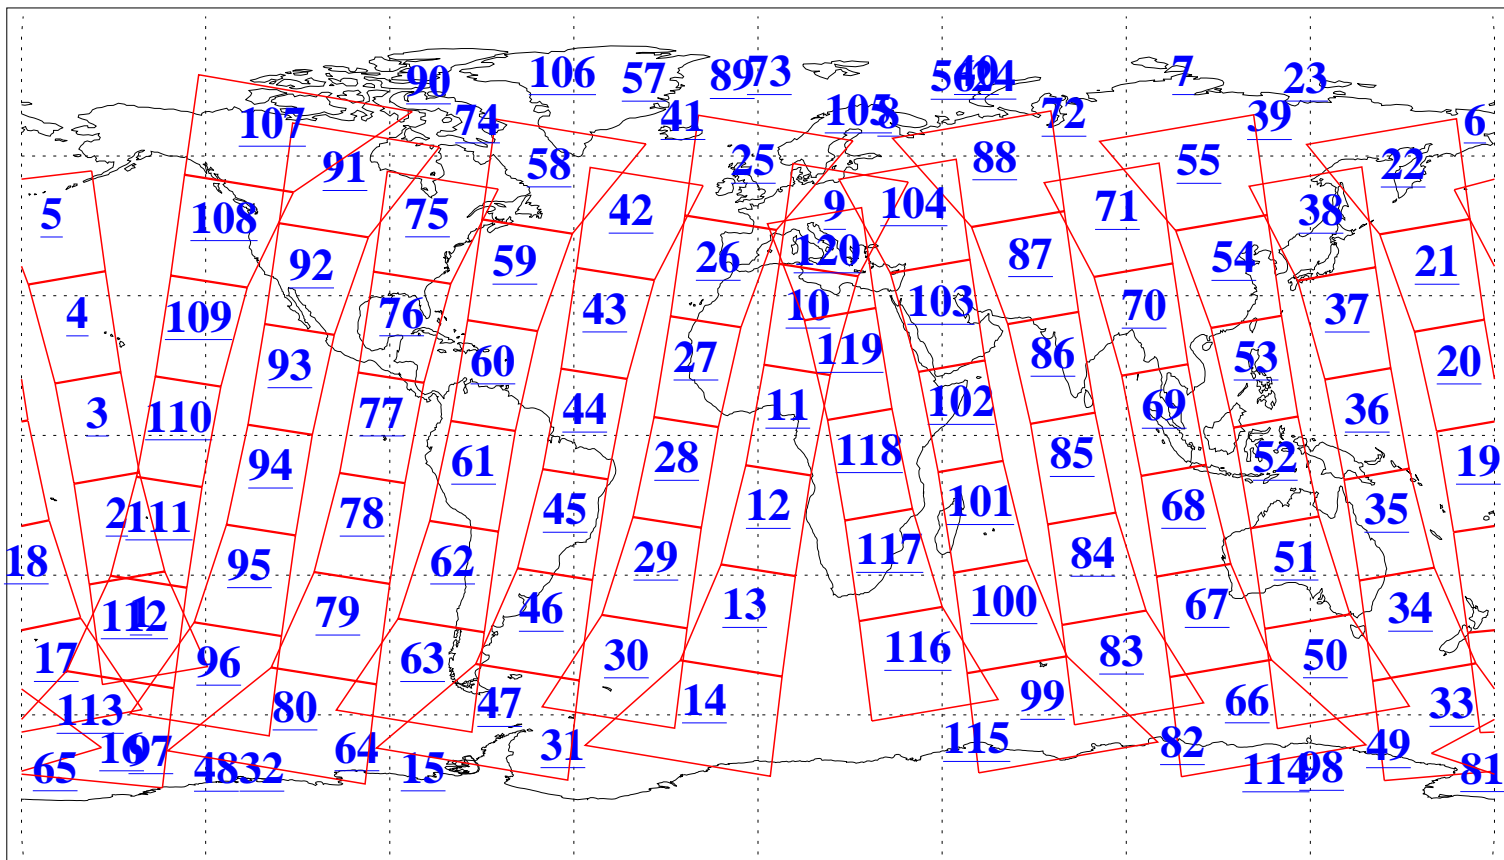

L1B Availability
AMSU Granules: 239
HSB Granules: 0
AIRS Granules: 240

4 Sep 2019
DoY 247
Aqua Day 6332
Granules: 1 to 120

Granules: 121 to 240

Legend: AMSU Available, HSB Available, AIRS Available

L1B Availability
AMSU Granules: 239
HSB Granules: 0
AIRS Granules: 240

4 Sep 2019
DoY 247
Aqua Day 6332

Ascending Granules

Descending Granules

Legend: AMSU Available, HSB Available, AIRS Available

L1B Availability
 AMSU Granules: 239
 HSB Granules: 0
 AIRS Granules: 240

4 Sep 2019
 DoY 247
 Aqua Day 6332

Northern Hemisphere Granules

Southern Hemisphere Granules

Legend: AMSU Available, HSB Available, AIRS Available