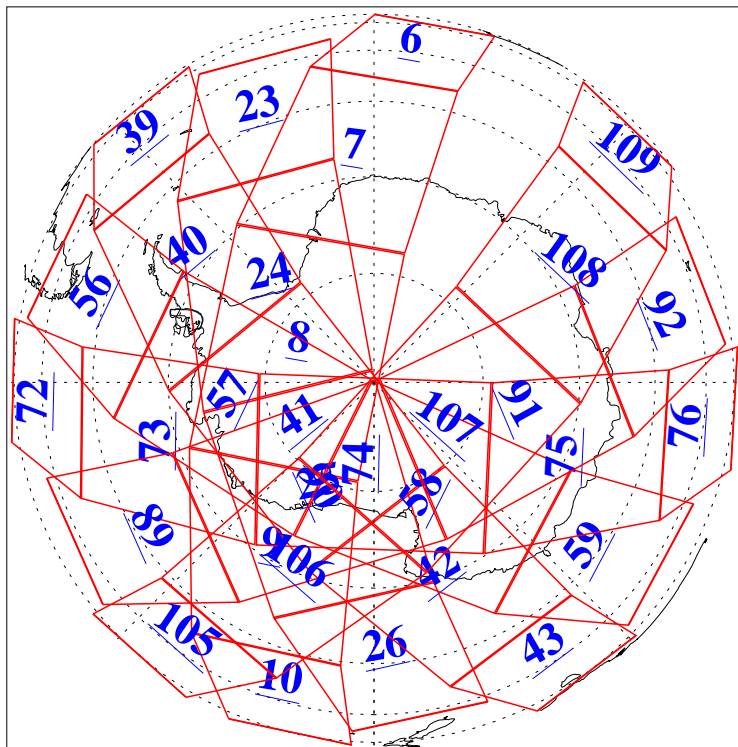

L1B Availability  
AMSU Granules: 240  
HSB Granules: 0  
AIRS Granules: 240

3 Sep 2019  
DoY 246  
Aqua Day 6331  
Granules: 1 to 120

Granules: 121 to 240

Legend: AMSU Available, HSB Available, AIRS Available

L1B Availability  
AMSU Granules: 240  
HSB Granules: 0  
AIRS Granules: 240

3 Sep 2019  
DoY 246  
Aqua Day 6331

Ascending Granules

Descending Granules

Legend: AMSU Available, HSB Available, AIRS Available

L1B Availability  
 AMSU Granules: 240  
 HSB Granules: 0  
 AIRS Granules: 240

3 Sep 2019  
 DoY 246  
 Aqua Day 6331

Northern Hemisphere Granules

Southern Hemisphere Granules

Legend: AMSU Available, HSB Available, AIRS Available