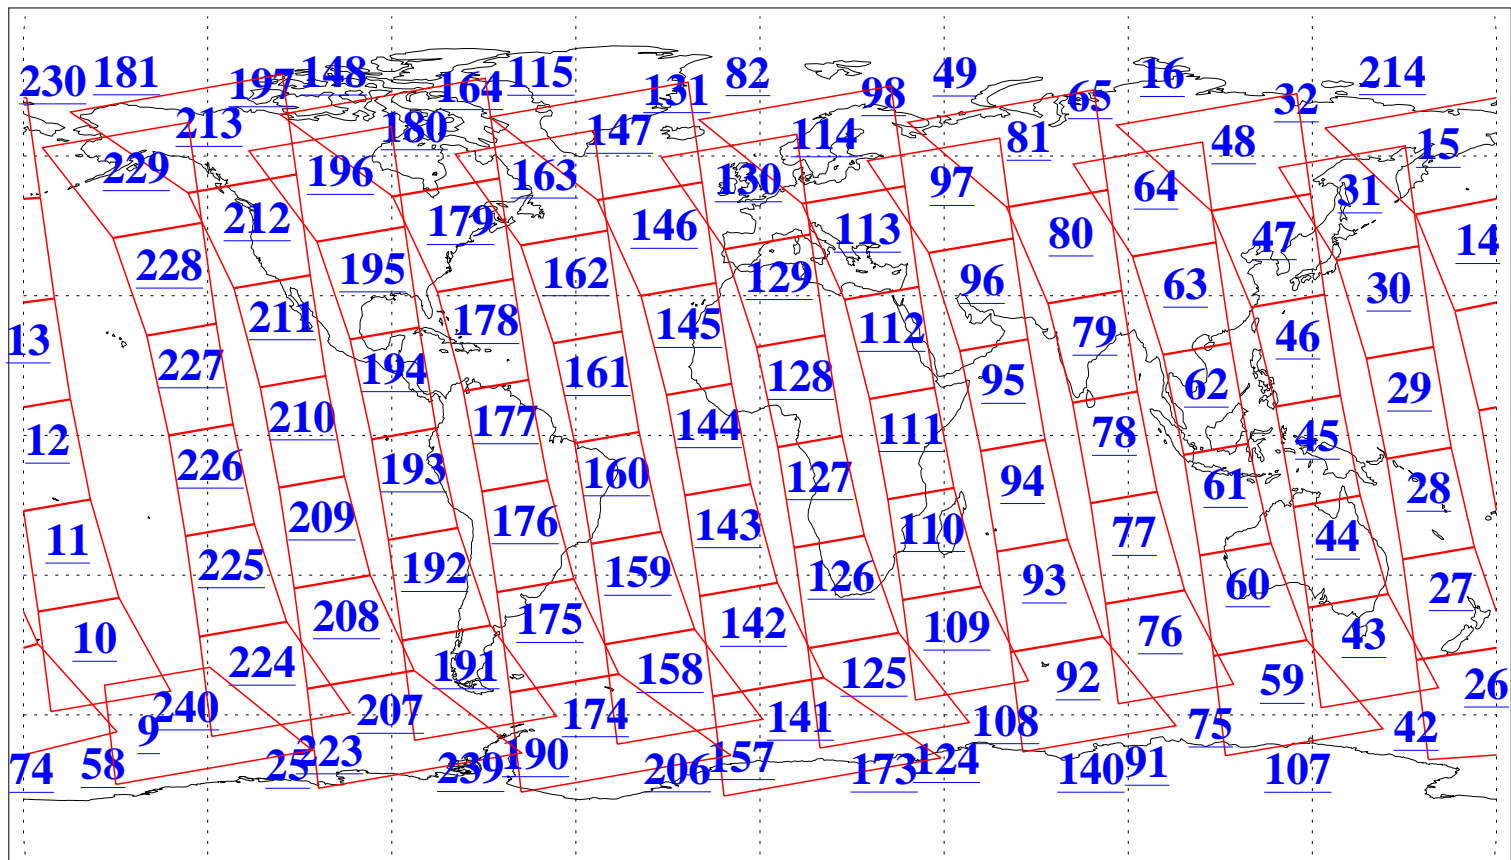

L1B Availability  
AMSU Granules: 240  
HSB Granules: 0  
AIRS Granules: 240

3 Sep 2019  
DoY 246  
Aqua Day 6331  
Granules: 1 to 120

Granules: 121 to 240

Legend: AMSU Available, HSB Available, AIRS Available

L1B Availability  
AMSU Granules: 240  
HSB Granules: 0  
AIRS Granules: 240

3 Sep 2019  
DoY 246  
Aqua Day 6331

Ascending Granules

Descending Granules

Legend: AMSU Available, HSB Available, AIRS Available

L1B Availability  
 AMSU Granules: 240  
 HSB Granules: 0  
 AIRS Granules: 240

3 Sep 2019  
 DoY 246  
 Aqua Day 6331

Northern Hemisphere Granules

Southern Hemisphere Granules

Legend: AMSU Available, HSB Available, AIRS Available