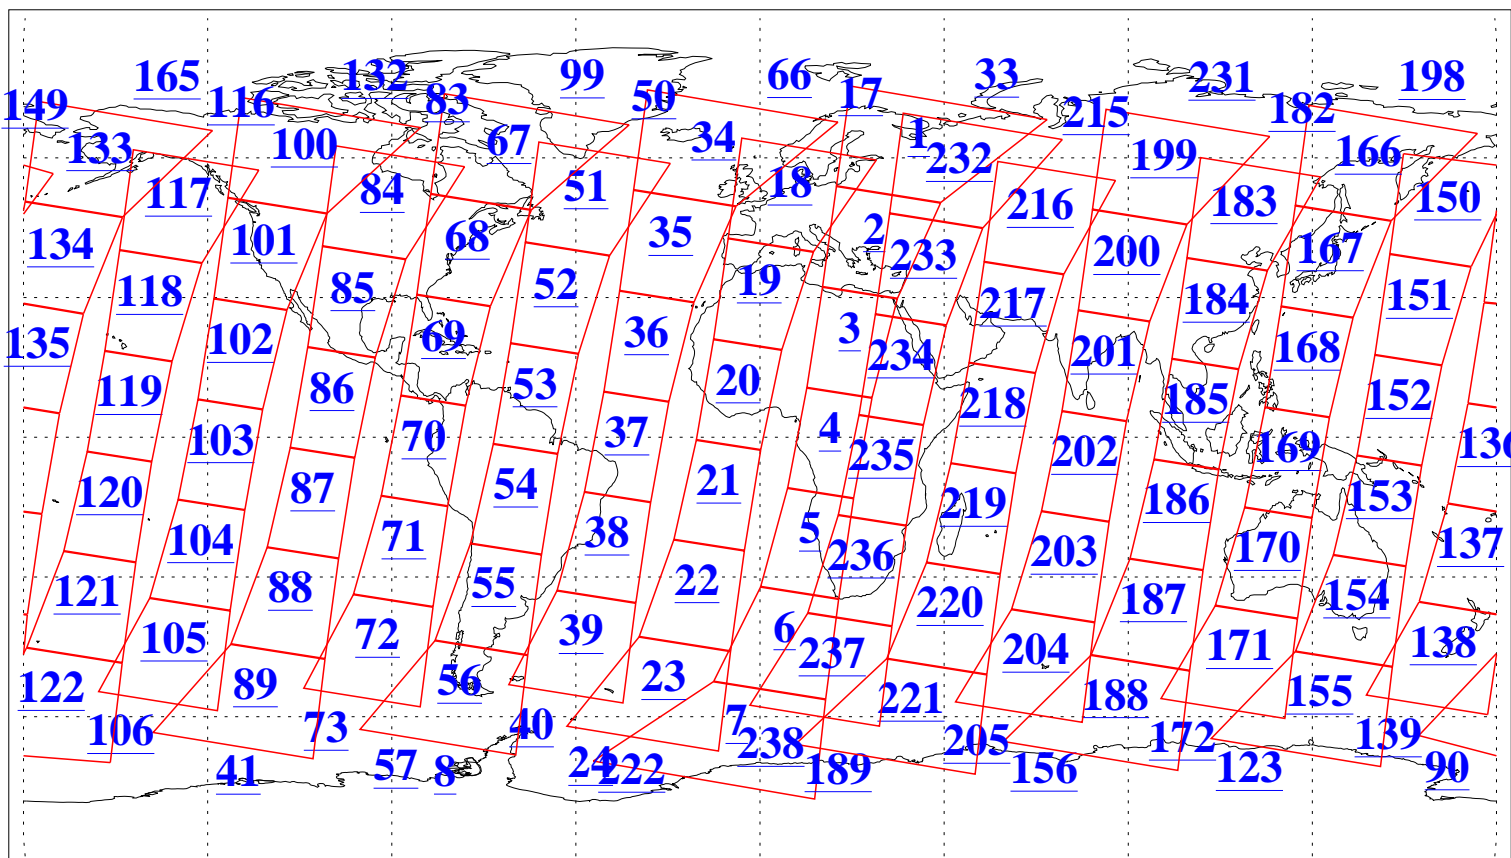

L1B Availability  
AMSU Granules: 240  
HSB Granules: 0  
AIRS Granules: 240

3 Sep 2019  
DoY 246  
Aqua Day 6331  
Granules: 1 to 120

Granules: 121 to 240

Legend: AMSU Available, HSB Available, AIRS Available

L1B Availability  
AMSU Granules: 240  
HSB Granules: 0  
AIRS Granules: 240

3 Sep 2019  
DoY 246  
Aqua Day 6331

Ascending Granules

Descending Granules

Legend: AMSU Available, HSB Available, AIRS Available

L1B Availability  
 AMSU Granules: 240  
 HSB Granules: 0  
 AIRS Granules: 240

3 Sep 2019  
 DoY 246  
 Aqua Day 6331

Northern Hemisphere Granules

Southern Hemisphere Granules

Legend: AMSU Available, HSB Available, AIRS Available