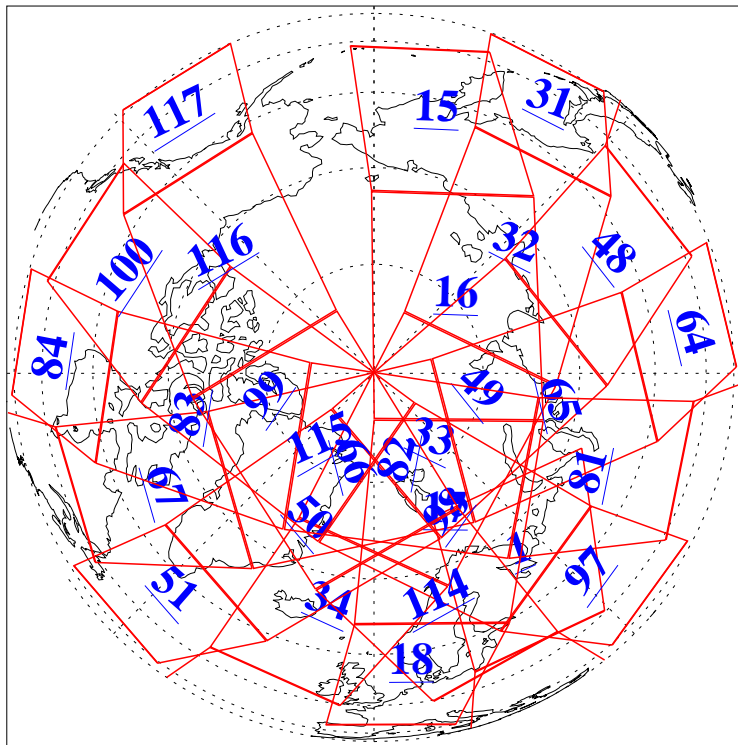

L1B Availability  
AMSU Granules: 240  
HSB Granules: 0  
AIRS Granules: 240

3 Sep 2019  
DoY 246  
Aqua Day 6331  
Granules: 1 to 120

Granules: 121 to 240

Legend: AMSU Available, HSB Available, AIRS Available

L1B Availability  
AMSU Granules: 240  
HSB Granules: 0  
AIRS Granules: 240

3 Sep 2019  
DoY 246  
Aqua Day 6331

Ascending Granules

Descending Granules

Legend: AMSU Available, HSB Available, AIRS Available

L1B Availability  
 AMSU Granules: 240  
 HSB Granules: 0  
 AIRS Granules: 240

3 Sep 2019  
 DoY 246  
 Aqua Day 6331

Northern Hemisphere Granules

Southern Hemisphere Granules

Legend: AMSU Available, HSB Available, AIRS Available