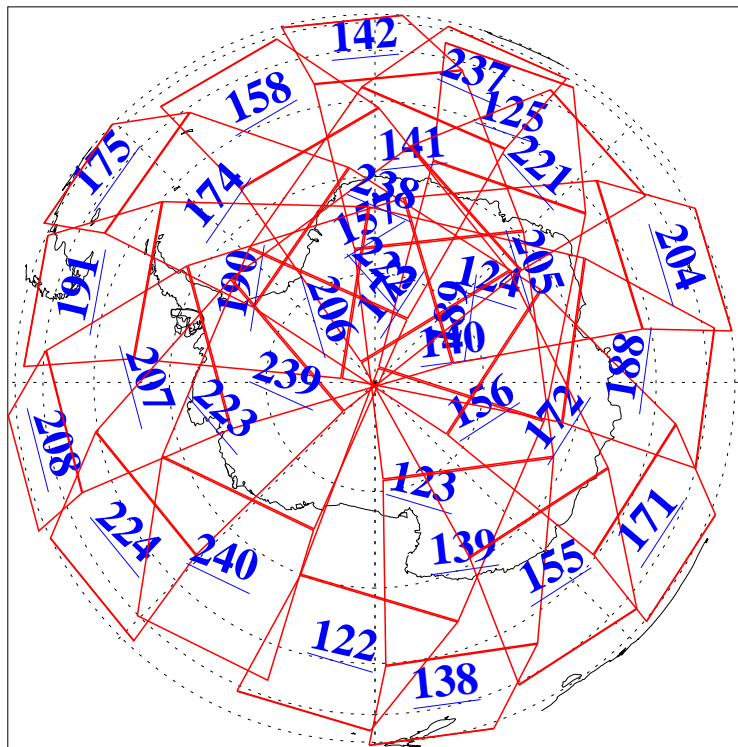

L1B Availability  
AMSU Granules: 240  
HSB Granules: 0  
AIRS Granules: 240

3 Sep 2019  
DoY 246  
Aqua Day 6331  
Granules: 1 to 120

Granules: 121 to 240

Legend: AMSU Available, HSB Available, AIRS Available

L1B Availability  
AMSU Granules: 240  
HSB Granules: 0  
AIRS Granules: 240

3 Sep 2019  
DoY 246  
Aqua Day 6331

Ascending Granules

Descending Granules

Legend: AMSU Available, HSB Available, AIRS Available

L1B Availability  
 AMSU Granules: 240  
 HSB Granules: 0  
 AIRS Granules: 240

3 Sep 2019  
 DoY 246  
 Aqua Day 6331

Northern Hemisphere Granules

Southern Hemisphere Granules

Legend: AMSU Available, HSB Available, AIRS Available