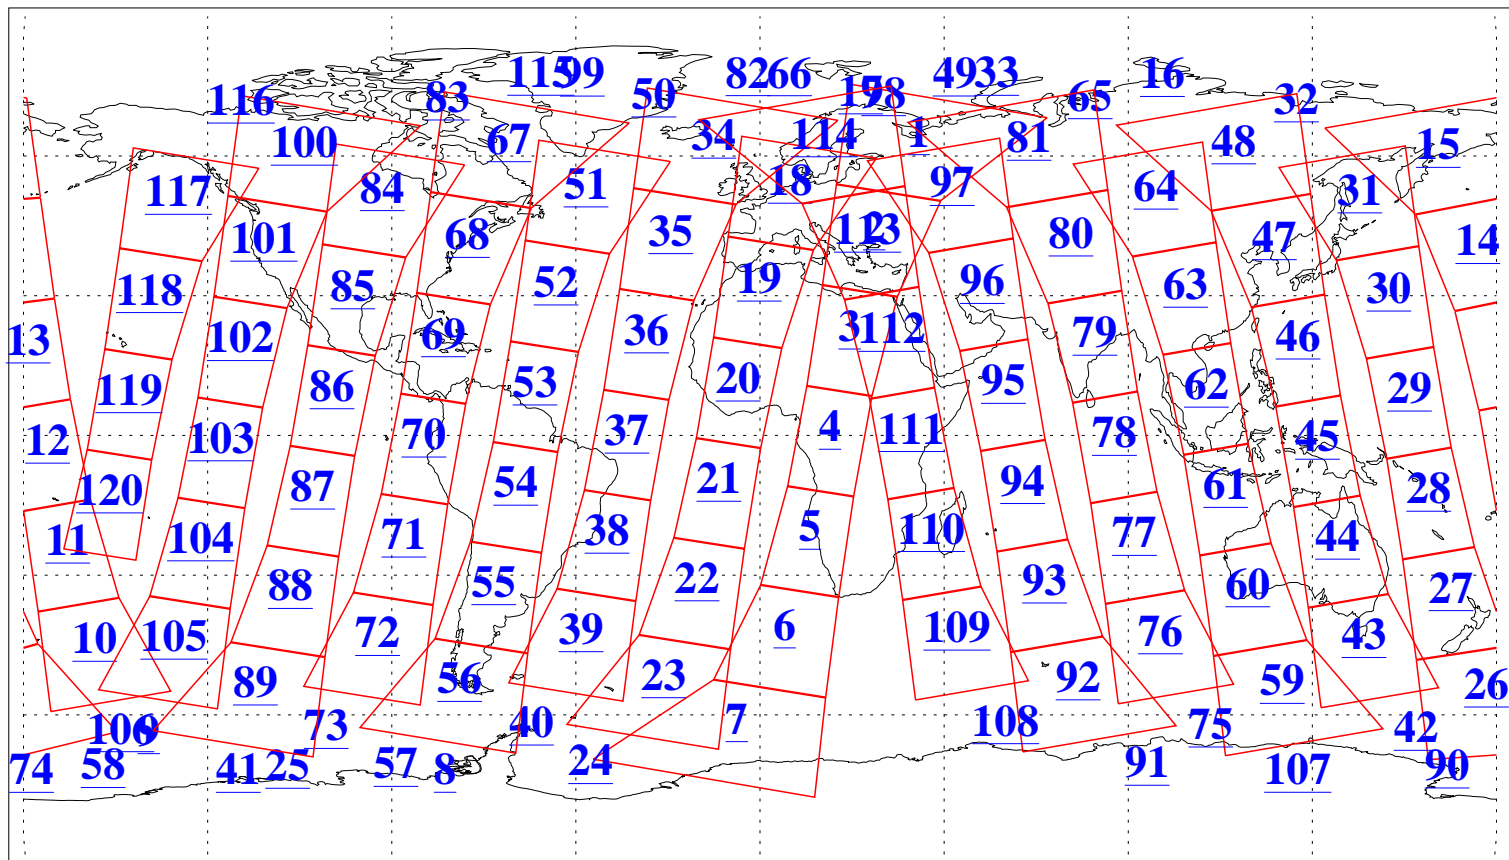

L1B Availability  
AMSU Granules: 240  
HSB Granules: 0  
AIRS Granules: 240

3 Sep 2019  
DoY 246  
Aqua Day 6331  
Granules: 1 to 120

Granules: 121 to 240

Legend: AMSU Available, HSB Available, AIRS Available

L1B Availability  
AMSU Granules: 240  
HSB Granules: 0  
AIRS Granules: 240

3 Sep 2019  
DoY 246  
Aqua Day 6331

Ascending Granules

Descending Granules

Legend: AMSU Available, HSB Available, AIRS Available

L1B Availability  
 AMSU Granules: 240  
 HSB Granules: 0  
 AIRS Granules: 240

3 Sep 2019  
 DoY 246  
 Aqua Day 6331

Northern Hemisphere Granules

Southern Hemisphere Granules

Legend: AMSU Available, HSB Available, AIRS Available