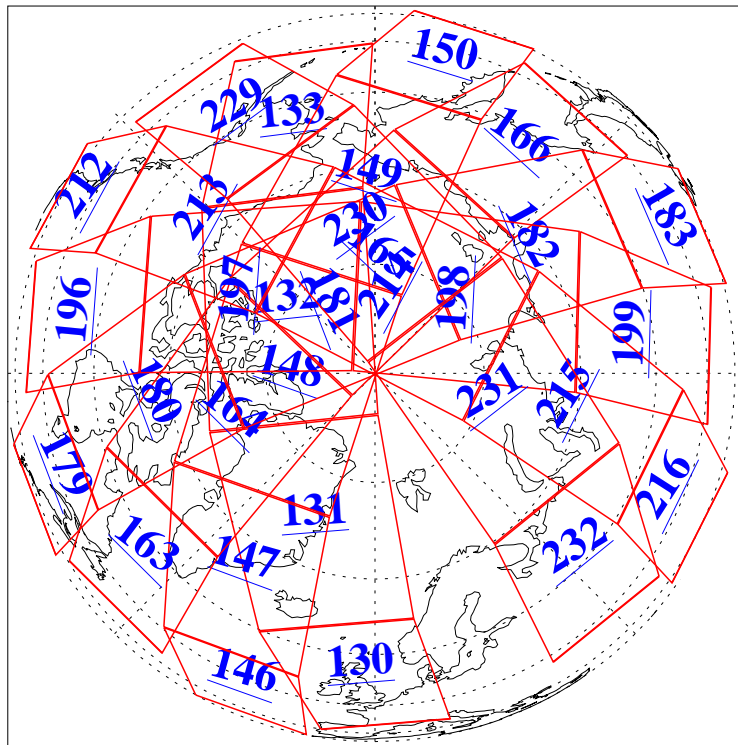

L1B Availability  
AMSU Granules: 240  
HSB Granules: 0  
AIRS Granules: 240

3 Sep 2019  
DoY 246  
Aqua Day 6331

Ascending Granules

Descending Granules

Legend: AMSU Available, HSB Available, AIRS Available

L1B Availability  
 AMSU Granules: 240  
 HSB Granules: 0  
 AIRS Granules: 240

3 Sep 2019  
 DoY 246  
 Aqua Day 6331

Northern Hemisphere Granules

Southern Hemisphere Granules

Legend: AMSU Available, HSB Available, AIRS Available