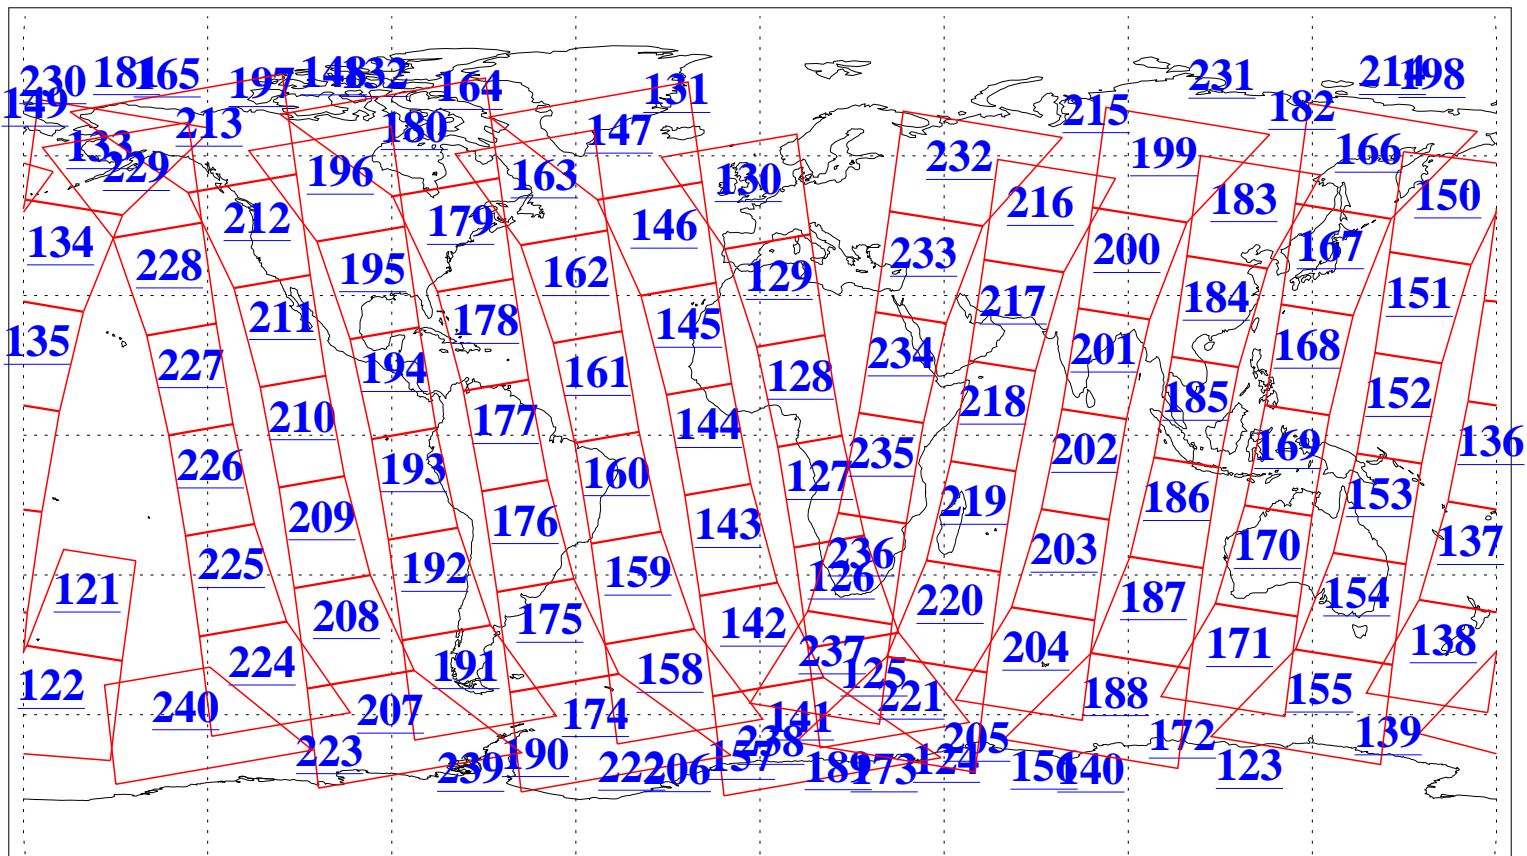

L1B Availability  
AMSU Granules: 240  
HSB Granules: 0  
AIRS Granules: 240

3 Sep 2019  
DoY 246  
Aqua Day 6331  
Granules: 1 to 120

Granules: 121 to 240

Legend: AMSU Available, HSB Available, AIRS Available

L1B Availability  
AMSU Granules: 240  
HSB Granules: 0  
AIRS Granules: 240

3 Sep 2019  
DoY 246  
Aqua Day 6331

Ascending Granules

Descending Granules

Legend: AMSU Available, HSB Available, AIRS Available

L1B Availability  
 AMSU Granules: 240  
 HSB Granules: 0  
 AIRS Granules: 240

3 Sep 2019  
 DoY 246  
 Aqua Day 6331

Northern Hemisphere Granules

Southern Hemisphere Granules

Legend: AMSU Available, HSB Available, AIRS Available