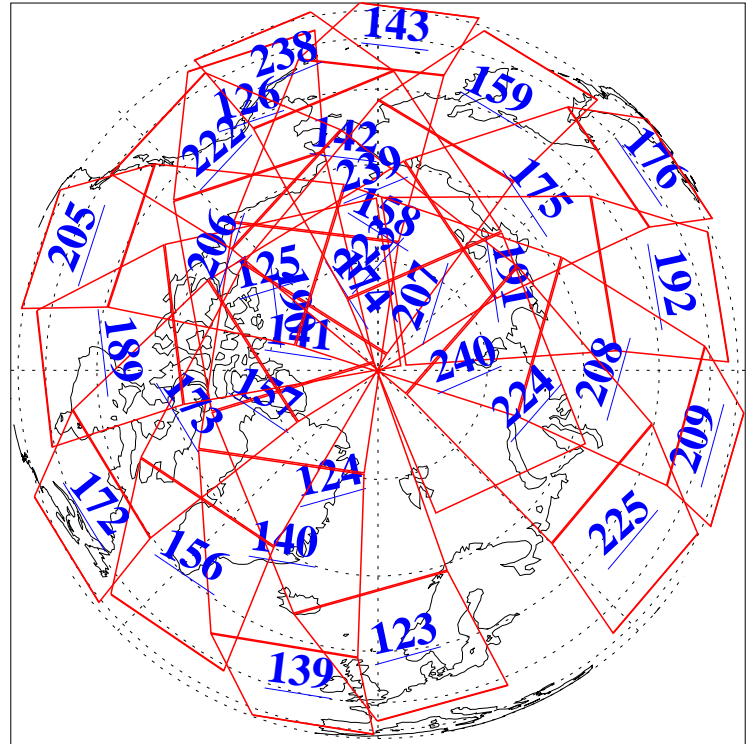

2 Sep 2019
DoY 245
Aqua Day 6330

Ascending Granules

Descending Granules

Legend: AMSU Available, HSB Available, AIRS Available

L1B Availability
AMSU Granules: 240
HSB Granules: 0
AIRS Granules: 240

2 Sep 2019
DoY 245
Aqua Day 6330

Northern Hemisphere Granules

Southern Hemisphere Granules

Legend: AMSU Available, HSB Available, AIRS Available