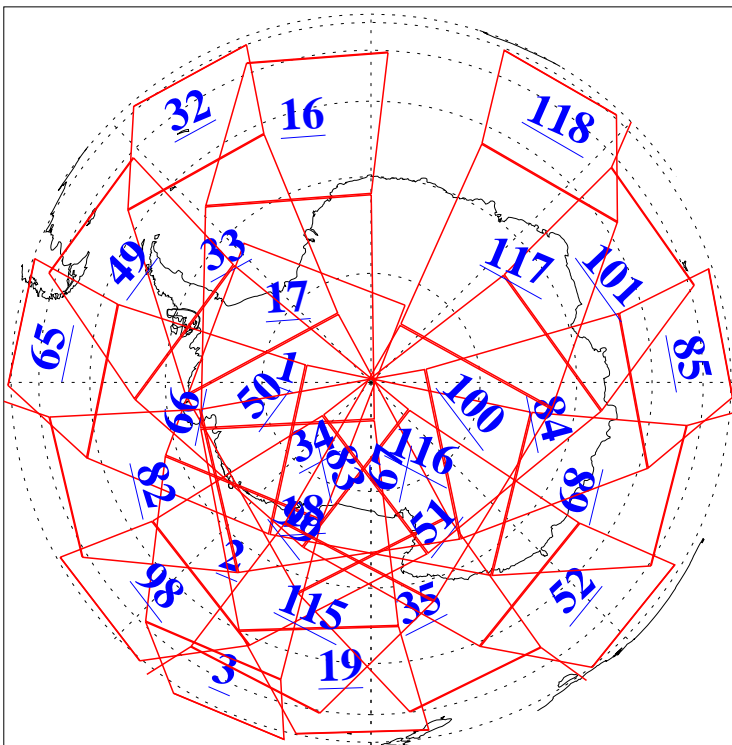

L1B Availability
AMSU Granules: 240
HSB Granules: 0
AIRS Granules: 240

2 Sep 2019
DoY 245
Aqua Day 6330
Granules: 1 to 120

Granules: 121 to 240

Legend: AMSU Available, HSB Available, AIRS Available

L1B Availability
AMSU Granules: 240
HSB Granules: 0
AIRS Granules: 240

2 Sep 2019
DoY 245
Aqua Day 6330

Ascending Granules

Descending Granules

Legend: AMSU Available, HSB Available, AIRS Available

L1B Availability
AMSU Granules: 240
HSB Granules: 0
AIRS Granules: 240

2 Sep 2019
DoY 245
Aqua Day 6330

Northern Hemisphere Granules

Southern Hemisphere Granules

Legend: AMSU Available, HSB Available, AIRS Available