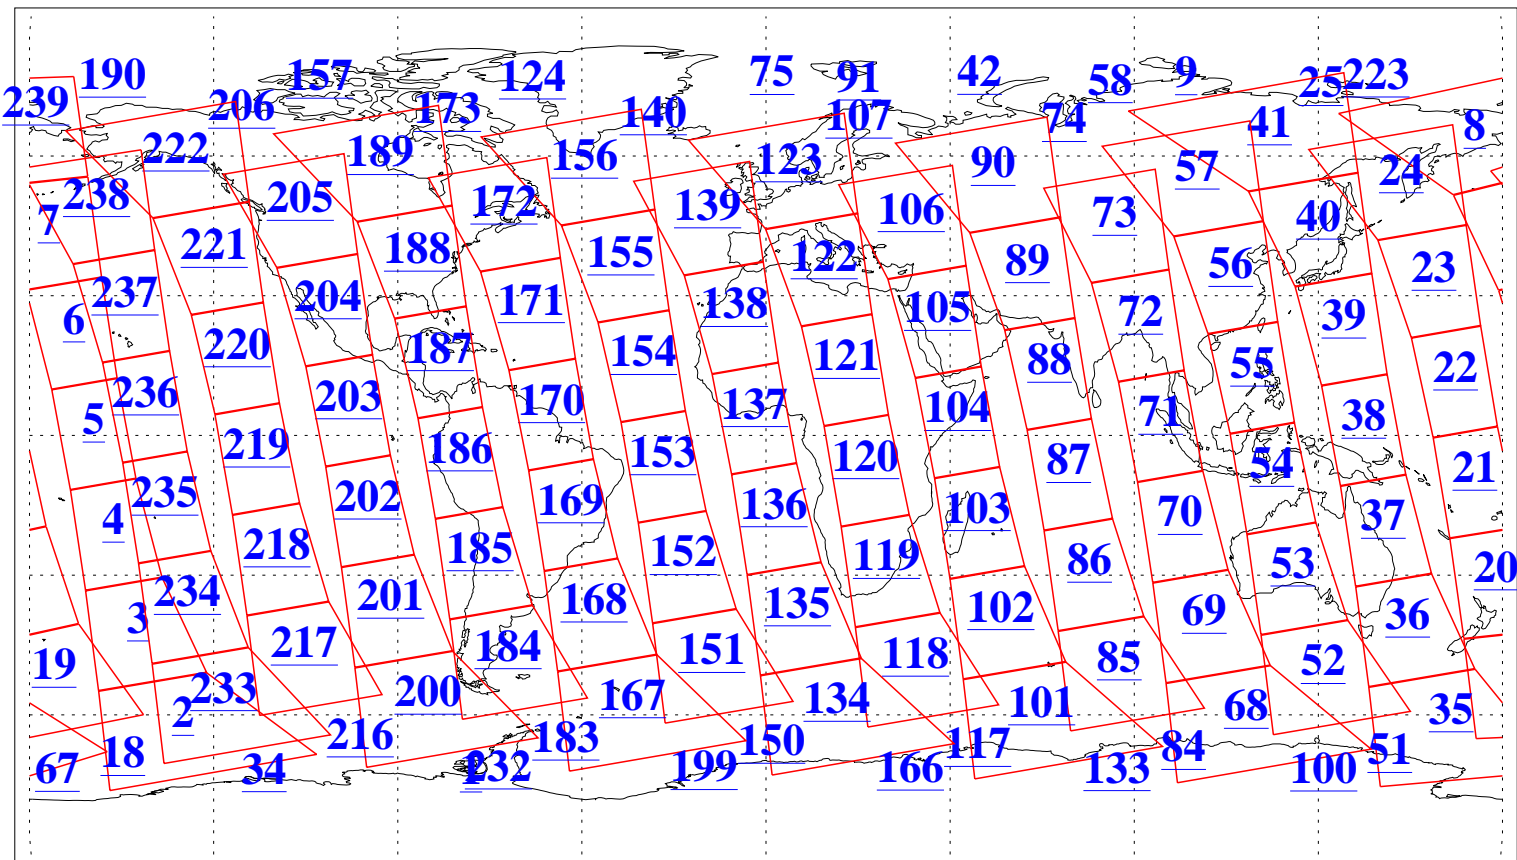

L1B Availability
AMSU Granules: 240
HSB Granules: 0
AIRS Granules: 240

2 Sep 2019
DoY 245
Aqua Day 6330
Granules: 1 to 120

Granules: 121 to 240

Legend: AMSU Available, HSB Available, AIRS Available

L1B Availability
AMSU Granules: 240
HSB Granules: 0
AIRS Granules: 240

2 Sep 2019
DoY 245
Aqua Day 6330

Ascending Granules

Descending Granules

Legend: AMSU Available, HSB Available, AIRS Available

L1B Availability
AMSU Granules: 240
HSB Granules: 0
AIRS Granules: 240

2 Sep 2019
DoY 245
Aqua Day 6330

Northern Hemisphere Granules

Southern Hemisphere Granules

Legend: AMSU Available, HSB Available, AIRS Available