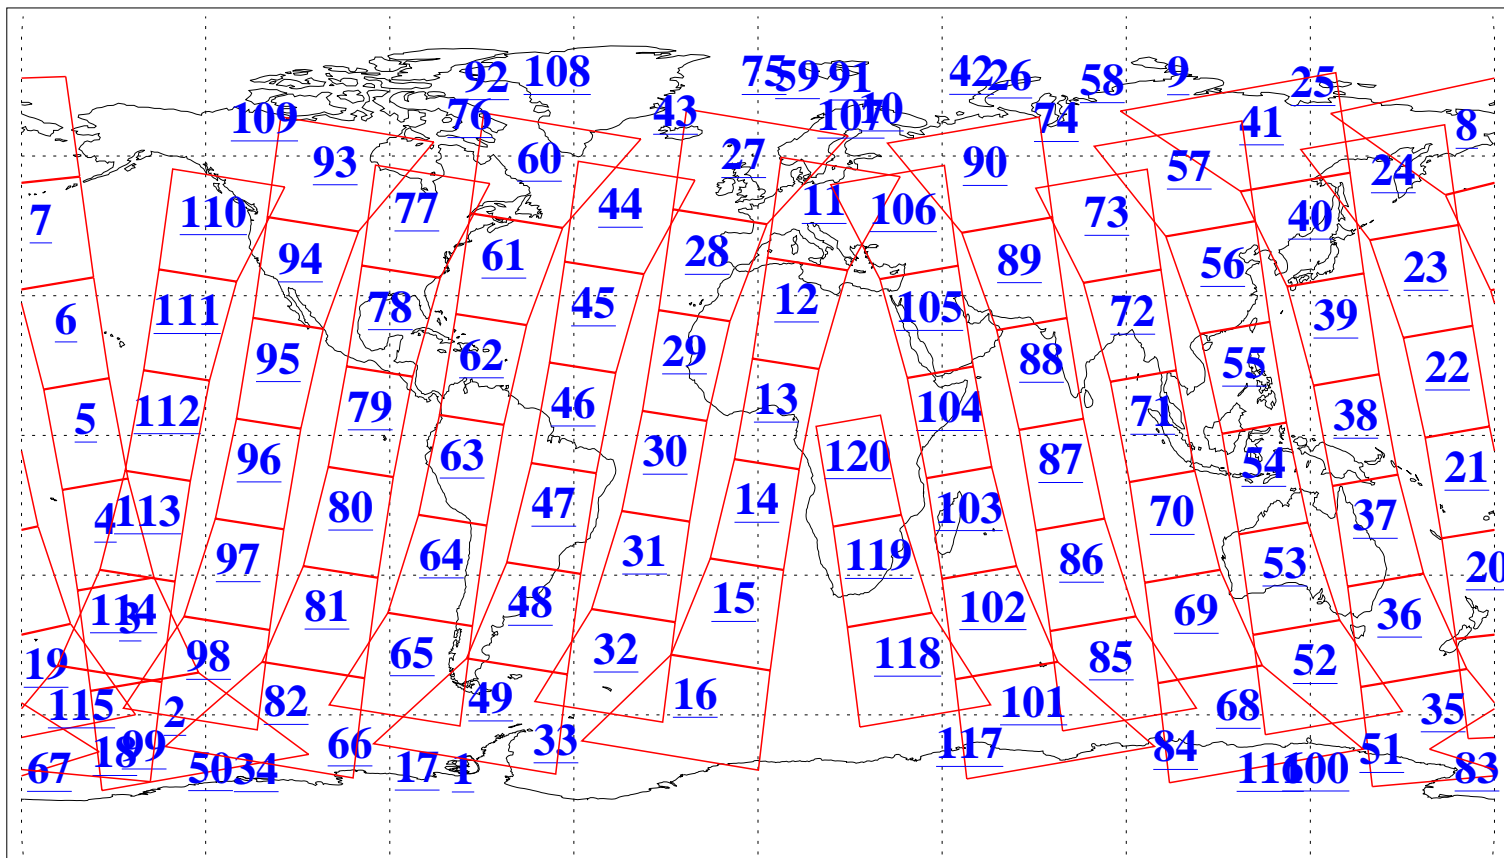

L1B Availability
AMSU Granules: 240
HSB Granules: 0
AIRS Granules: 240

2 Sep 2019
DoY 245
Aqua Day 6330
Granules: 1 to 120

Granules: 121 to 240

Legend: AMSU Available, HSB Available, AIRS Available

L1B Availability
AMSU Granules: 240
HSB Granules: 0
AIRS Granules: 240

2 Sep 2019
DoY 245
Aqua Day 6330

Ascending Granules

Descending Granules

Legend: AMSU Available, HSB Available, AIRS Available

L1B Availability
AMSU Granules: 240
HSB Granules: 0
AIRS Granules: 240

2 Sep 2019
DoY 245
Aqua Day 6330

Northern Hemisphere Granules

Southern Hemisphere Granules

Legend: AMSU Available, HSB Available, AIRS Available