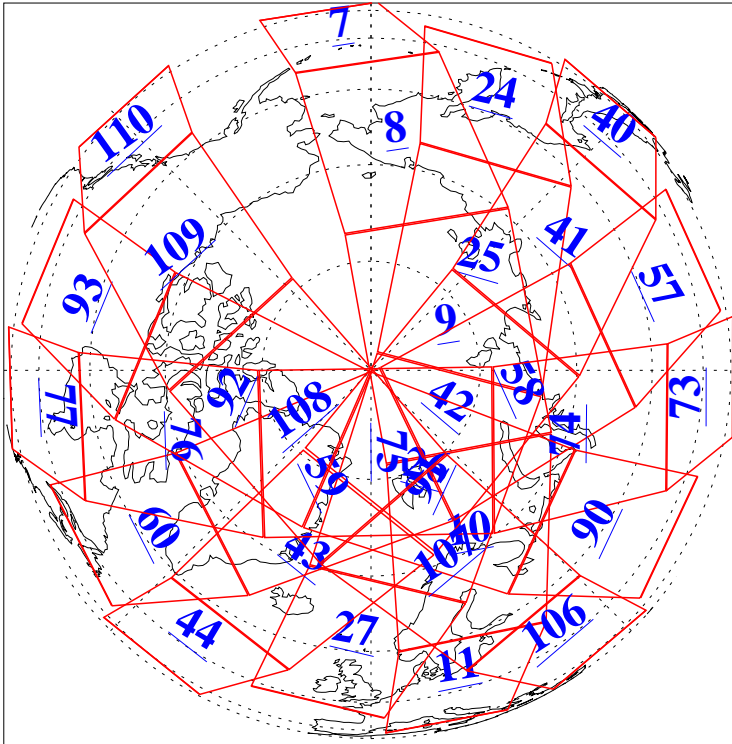

L1B Availability
AMSU Granules: 240
HSB Granules: 0
AIRS Granules: 240

2 Sep 2019
DoY 245
Aqua Day 6330
Granules: 1 to 120

Granules: 121 to 240

Legend: AMSU Available, HSB Available, AIRS Available

L1B Availability
AMSU Granules: 240
HSB Granules: 0
AIRS Granules: 240

2 Sep 2019
DoY 245
Aqua Day 6330

Ascending Granules

Descending Granules

Legend: AMSU Available, HSB Available, AIRS Available

L1B Availability
AMSU Granules: 240
HSB Granules: 0
AIRS Granules: 240

2 Sep 2019
DoY 245
Aqua Day 6330

Northern Hemisphere Granules

Southern Hemisphere Granules

Legend: AMSU Available, HSB Available, AIRS Available