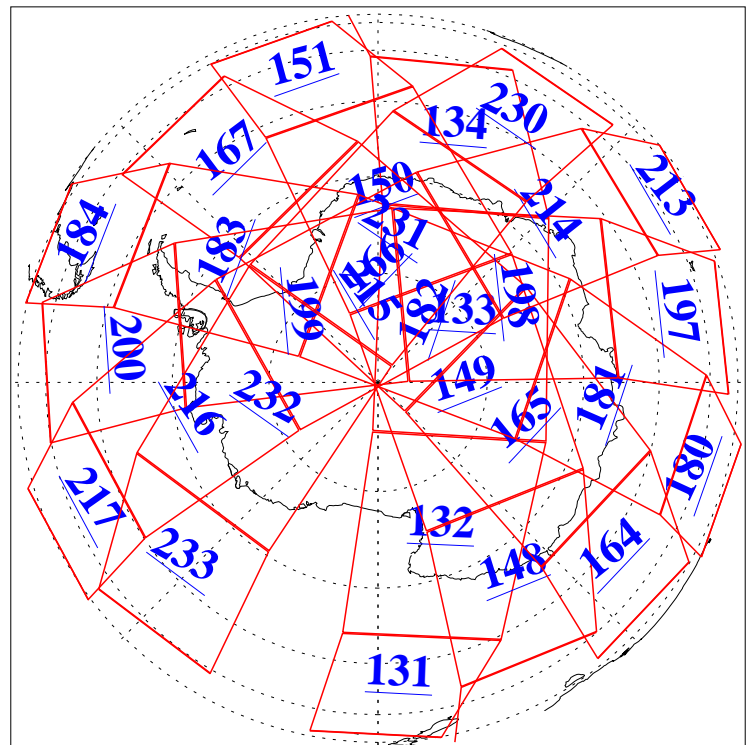

L1B Availability
AMSU Granules: 240
HSB Granules: 0
AIRS Granules: 240

2 Sep 2019
DoY 245
Aqua Day 6330
Granules: 1 to 120

Granules: 121 to 240

Legend: AMSU Available, HSB Available, AIRS Available

L1B Availability
AMSU Granules: 240
HSB Granules: 0
AIRS Granules: 240

2 Sep 2019
DoY 245
Aqua Day 6330

Ascending Granules

Descending Granules

Legend: AMSU Available, HSB Available, AIRS Available

L1B Availability
AMSU Granules: 240
HSB Granules: 0
AIRS Granules: 240

2 Sep 2019
DoY 245
Aqua Day 6330

Northern Hemisphere Granules

Southern Hemisphere Granules

Legend: AMSU Available, HSB Available, AIRS Available