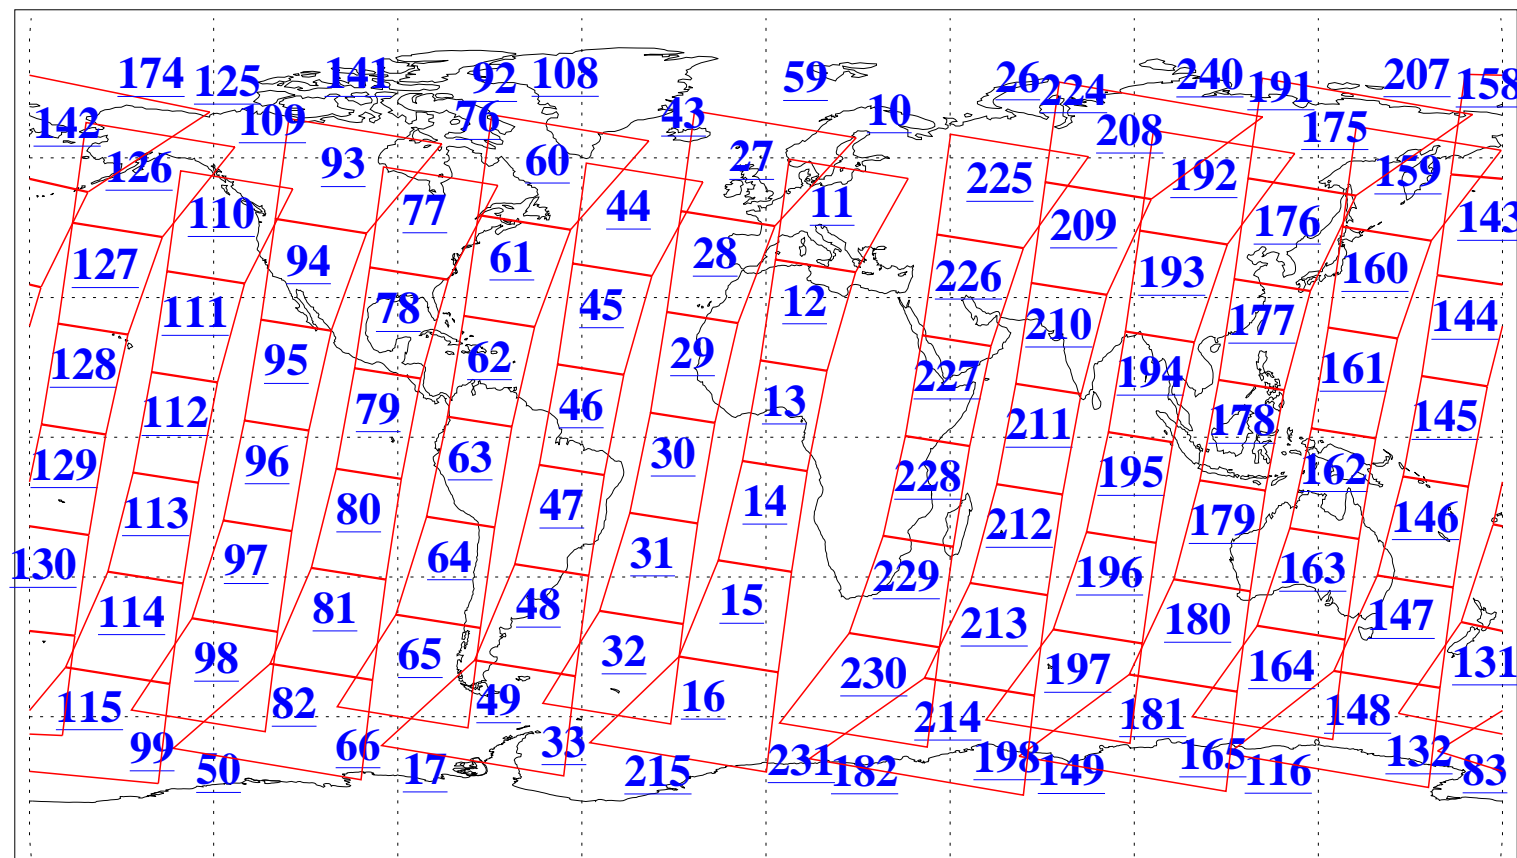

L1B Availability
AMSU Granules: 240
HSB Granules: 0
AIRS Granules: 240

2 Sep 2019
DoY 245
Aqua Day 6330
Granules: 1 to 120

Granules: 121 to 240

Legend: AMSU Available, HSB Available, AIRS Available

L1B Availability
AMSU Granules: 240
HSB Granules: 0
AIRS Granules: 240

2 Sep 2019
DoY 245
Aqua Day 6330

Ascending Granules

Descending Granules

Legend: AMSU Available, HSB Available, AIRS Available

L1B Availability
AMSU Granules: 240
HSB Granules: 0
AIRS Granules: 240

2 Sep 2019
DoY 245
Aqua Day 6330

Northern Hemisphere Granules

Southern Hemisphere Granules

Legend: AMSU Available, HSB Available, AIRS Available