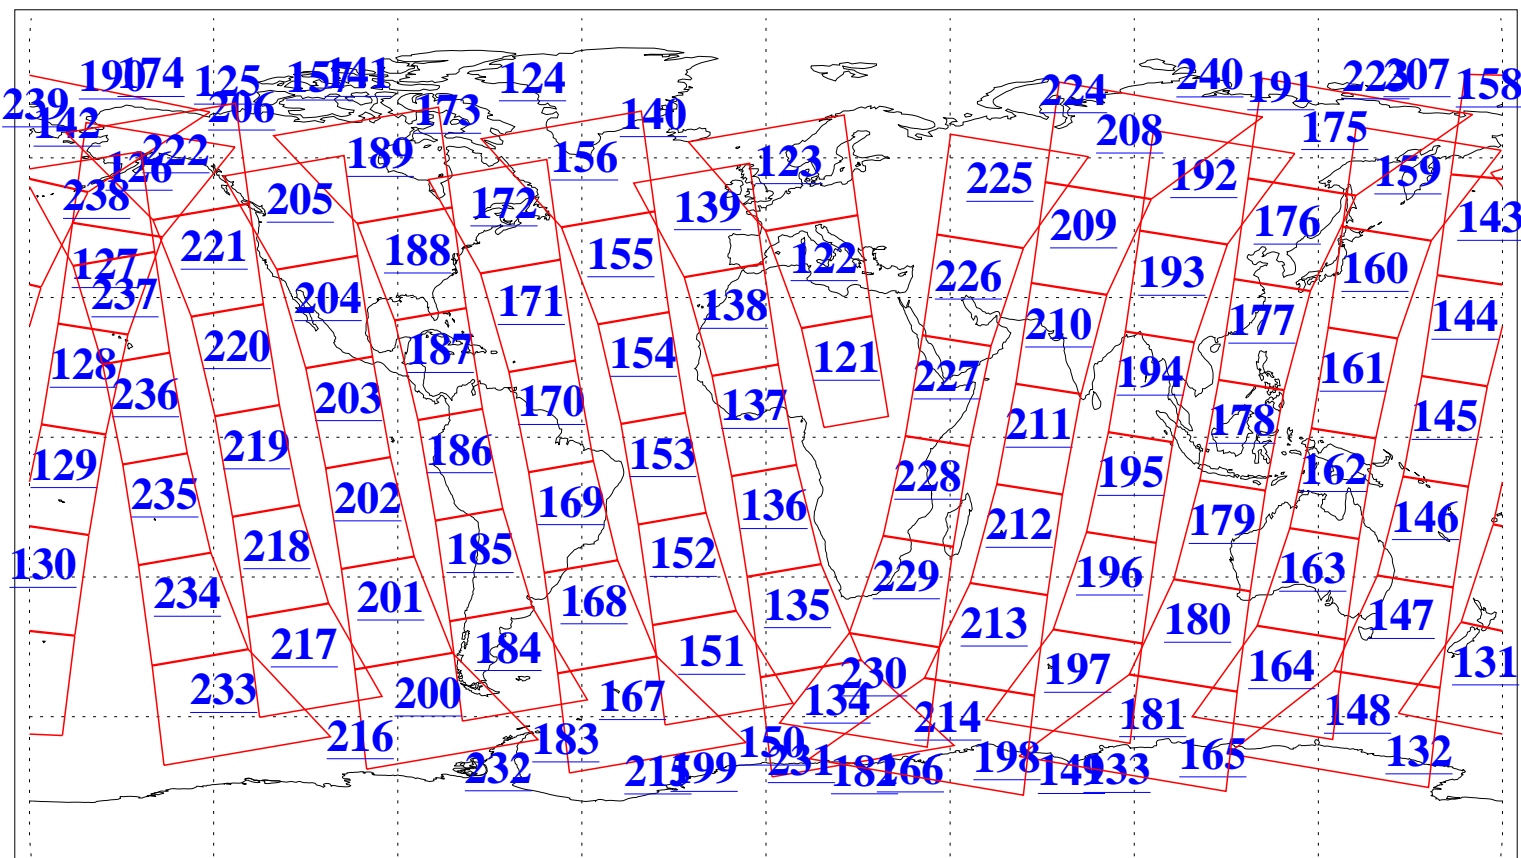

L1B Availability
AMSU Granules: 240
HSB Granules: 0
AIRS Granules: 240

2 Sep 2019
DoY 245
Aqua Day 6330
Granules: 1 to 120

Granules: 121 to 240

Legend: AMSU Available, HSB Available, AIRS Available

L1B Availability
AMSU Granules: 240
HSB Granules: 0
AIRS Granules: 240

2 Sep 2019
DoY 245
Aqua Day 6330

Ascending Granules

Descending Granules

Legend: AMSU Available, HSB Available, AIRS Available

L1B Availability
AMSU Granules: 240
HSB Granules: 0
AIRS Granules: 240

2 Sep 2019
DoY 245
Aqua Day 6330

Northern Hemisphere Granules

Southern Hemisphere Granules

Legend: AMSU Available, HSB Available, AIRS Available