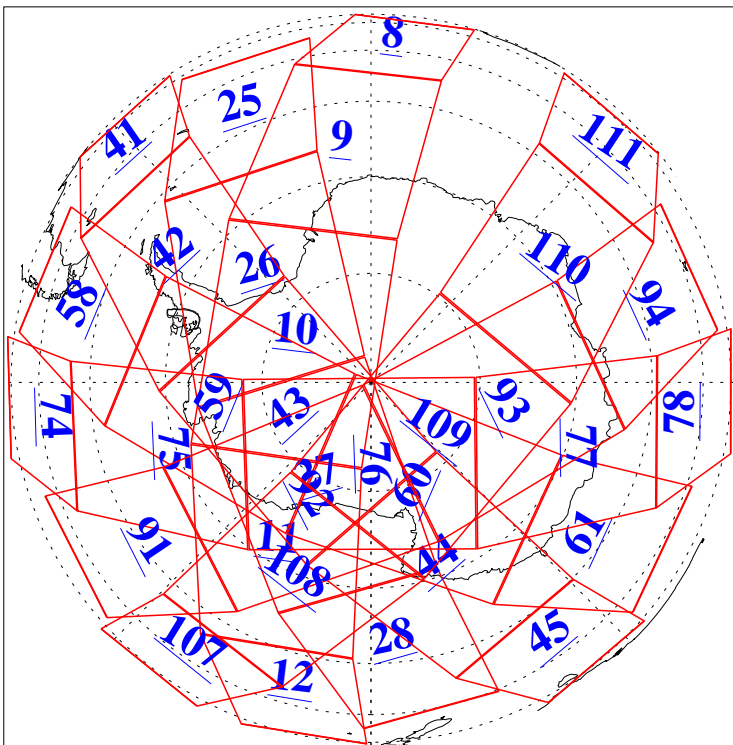

L1B Availability
AMSU Granules: 240
HSB Granules: 0
AIRS Granules: 240

1 Sep 2019
DoY 244
Aqua Day 6329
Granules: 1 to 120

Granules: 121 to 240

Legend: AMSU Available, HSB Available, AIRS Available

L1B Availability
AMSU Granules: 240
HSB Granules: 0
AIRS Granules: 240

1 Sep 2019
DoY 244
Aqua Day 6329

Ascending Granules

Descending Granules

Legend: AMSU Available, HSB Available, AIRS Available

L1B Availability
 AMSU Granules: 240
 HSB Granules: 0
 AIRS Granules: 240

1 Sep 2019
 DoY 244
 Aqua Day 6329

Northern Hemisphere Granules

Southern Hemisphere Granules

Legend: AMSU Available, HSB Available, AIRS Available