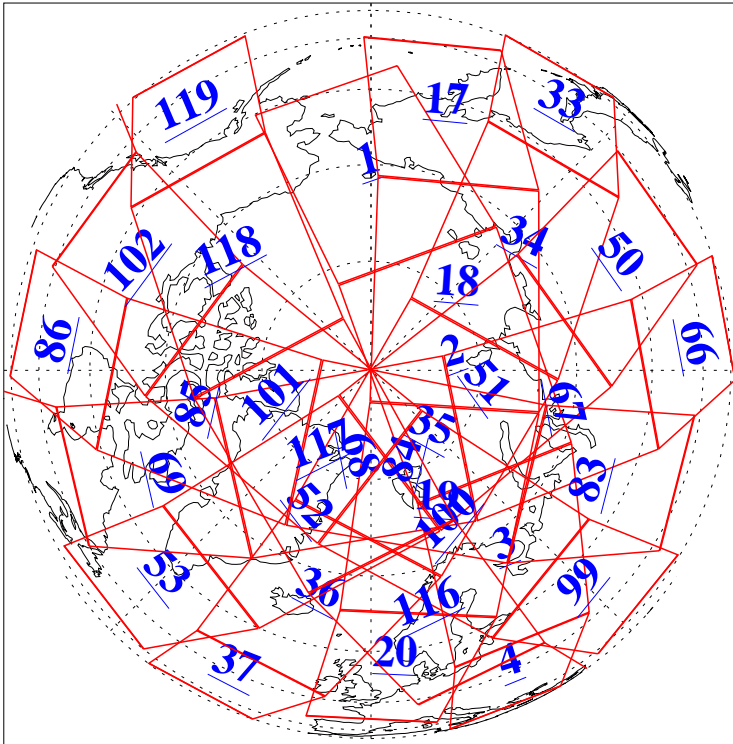

L1B Availability
AMSU Granules: 240
HSB Granules: 0
AIRS Granules: 240

1 Sep 2019
DoY 244
Aqua Day 6329
Granules: 1 to 120

Granules: 121 to 240

Legend: AMSU Available, HSB Available, AIRS Available

L1B Availability
AMSU Granules: 240
HSB Granules: 0
AIRS Granules: 240

1 Sep 2019
DoY 244
Aqua Day 6329

Ascending Granules

Descending Granules

Legend: AMSU Available, HSB Available, AIRS Available

L1B Availability
 AMSU Granules: 240
 HSB Granules: 0
 AIRS Granules: 240

1 Sep 2019
 DoY 244
 Aqua Day 6329

Northern Hemisphere Granules

Southern Hemisphere Granules

Legend: AMSU Available, HSB Available, AIRS Available