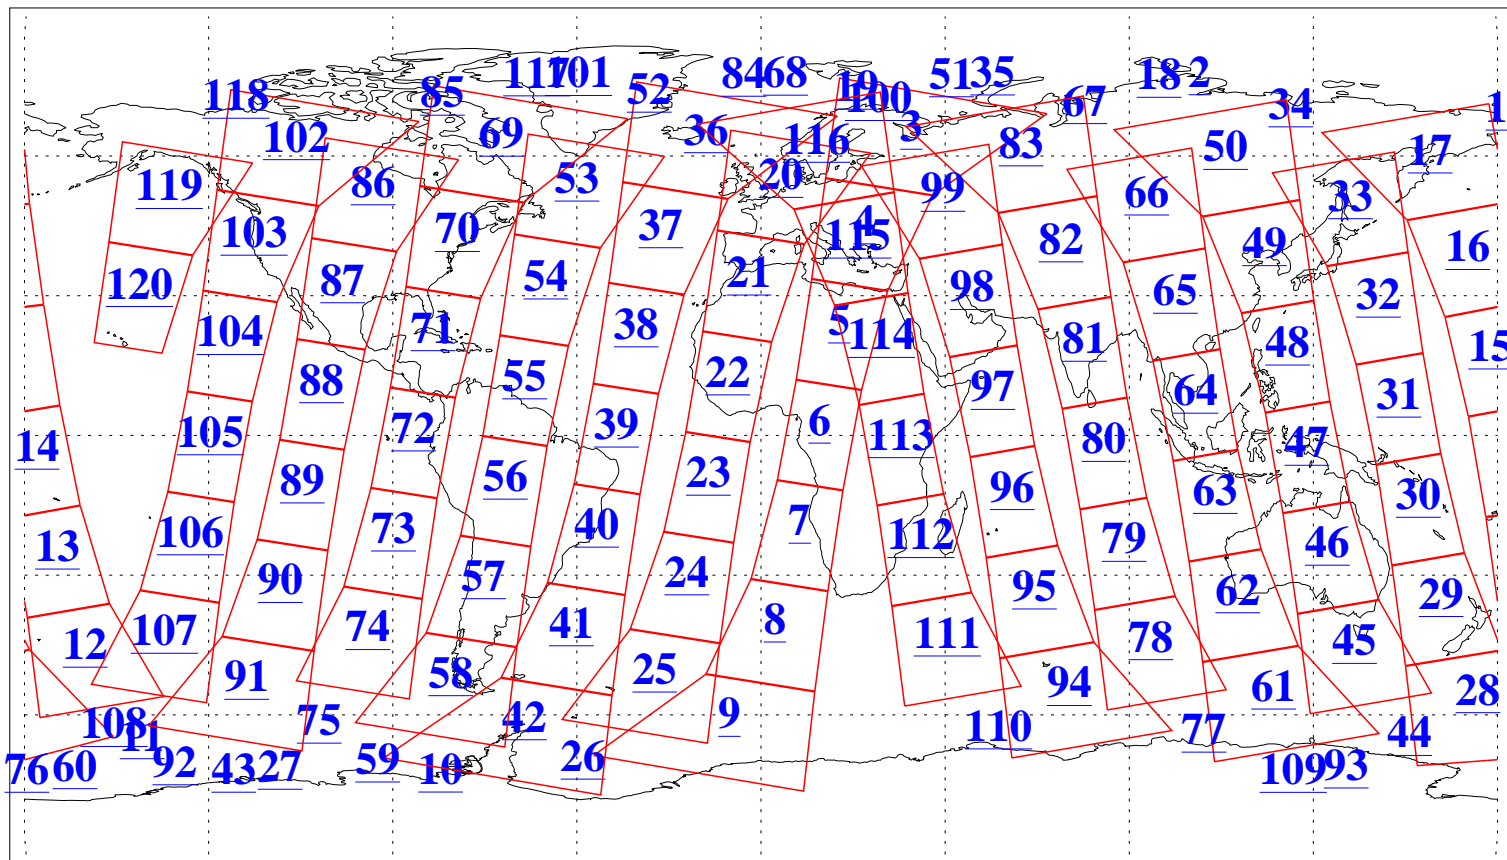

L1B Availability
AMSU Granules: 240
HSB Granules: 0
AIRS Granules: 240

1 Sep 2019
DoY 244
Aqua Day 6329
Granules: 1 to 120

Granules: 121 to 240

Legend: AMSU Available, HSB Available, AIRS Available

L1B Availability
AMSU Granules: 240
HSB Granules: 0
AIRS Granules: 240

1 Sep 2019
DoY 244
Aqua Day 6329

Ascending Granules

Descending Granules

Legend: AMSU Available, HSB Available, AIRS Available

L1B Availability
 AMSU Granules: 240
 HSB Granules: 0
 AIRS Granules: 240

1 Sep 2019
 DoY 244
 Aqua Day 6329

Northern Hemisphere Granules

Southern Hemisphere Granules

Legend: AMSU Available, HSB Available, AIRS Available