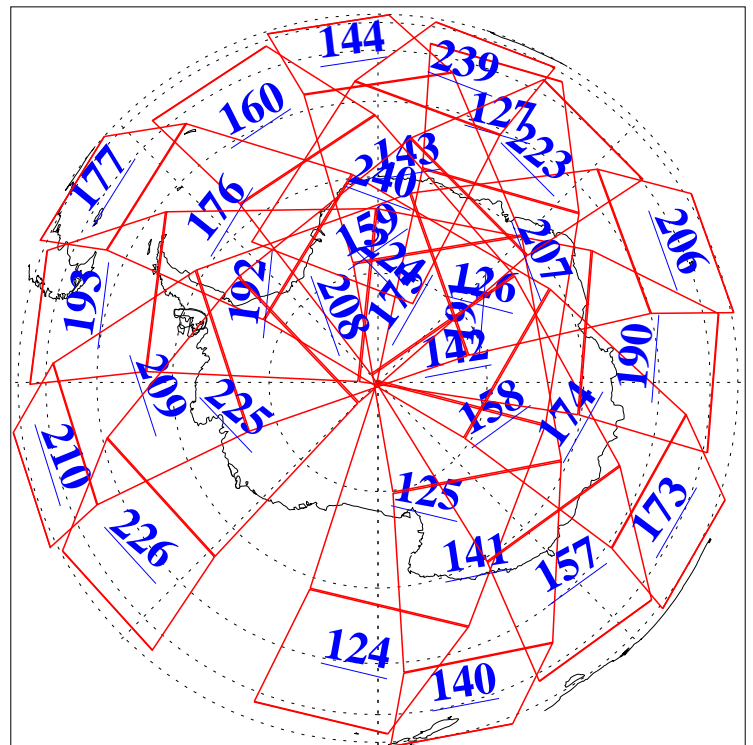

L1B Availability
AMSU Granules: 240
HSB Granules: 0
AIRS Granules: 240

1 Sep 2019
DoY 244
Aqua Day 6329
Granules: 1 to 120

Granules: 121 to 240

Legend: AMSU Available, HSB Available, AIRS Available

L1B Availability
AMSU Granules: 240
HSB Granules: 0
AIRS Granules: 240

1 Sep 2019
DoY 244
Aqua Day 6329

Ascending Granules

Descending Granules

Legend: AMSU Available, HSB Available, AIRS Available

L1B Availability
 AMSU Granules: 240
 HSB Granules: 0
 AIRS Granules: 240

1 Sep 2019
 DoY 244
 Aqua Day 6329

Northern Hemisphere Granules

Southern Hemisphere Granules

Legend: AMSU Available, HSB Available, AIRS Available