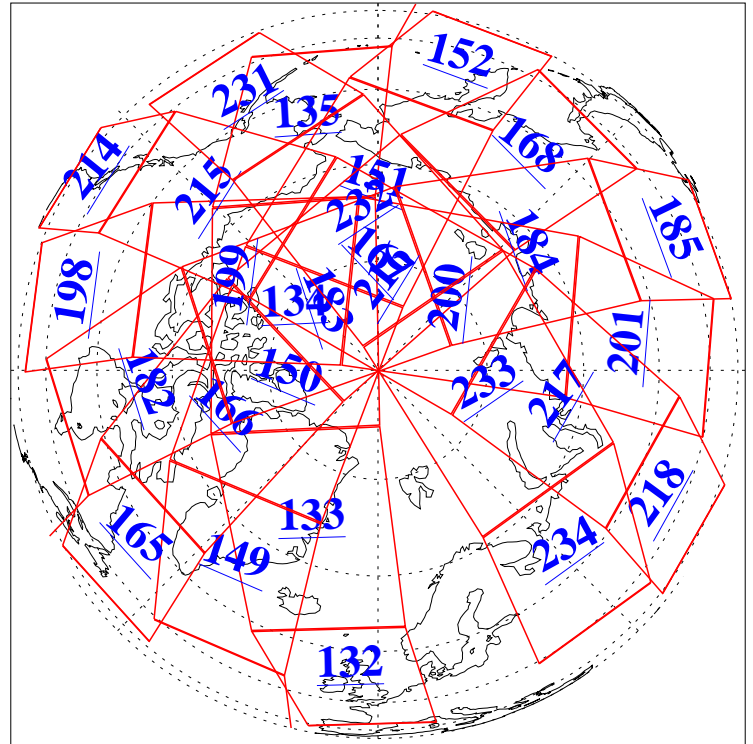

1 Sep 2019
DoY 244
Aqua Day 6329

Ascending Granules

Descending Granules

Legend: AMSU Available, HSB Available, AIRS Available

L1B Availability
 AMSU Granules: 240
 HSB Granules: 0
 AIRS Granules: 240

1 Sep 2019
 DoY 244
 Aqua Day 6329

Northern Hemisphere Granules

Southern Hemisphere Granules

Legend: AMSU Available, HSB Available, AIRS Available