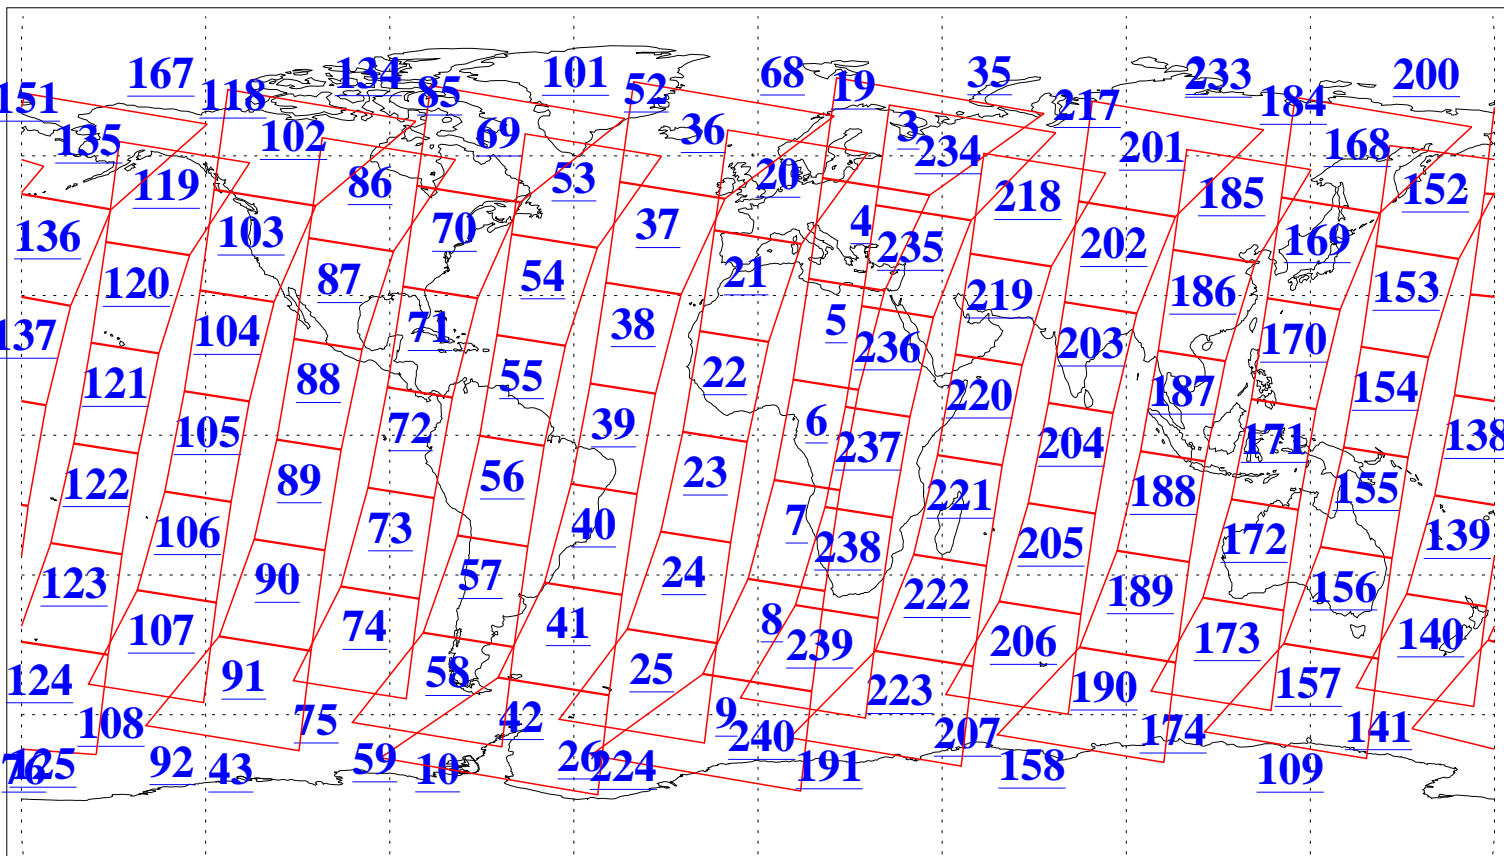

L1B Availability
AMSU Granules: 240
HSB Granules: 0
AIRS Granules: 240

1 Sep 2019
DoY 244
Aqua Day 6329
Granules: 1 to 120

Granules: 121 to 240

Legend: AMSU Available, HSB Available, AIRS Available

L1B Availability
AMSU Granules: 240
HSB Granules: 0
AIRS Granules: 240

1 Sep 2019
DoY 244
Aqua Day 6329

Ascending Granules

Descending Granules

Legend: AMSU Available, HSB Available, AIRS Available

L1B Availability
 AMSU Granules: 240
 HSB Granules: 0
 AIRS Granules: 240

1 Sep 2019
 DoY 244
 Aqua Day 6329

Northern Hemisphere Granules

Southern Hemisphere Granules

Legend: AMSU Available, HSB Available, AIRS Available