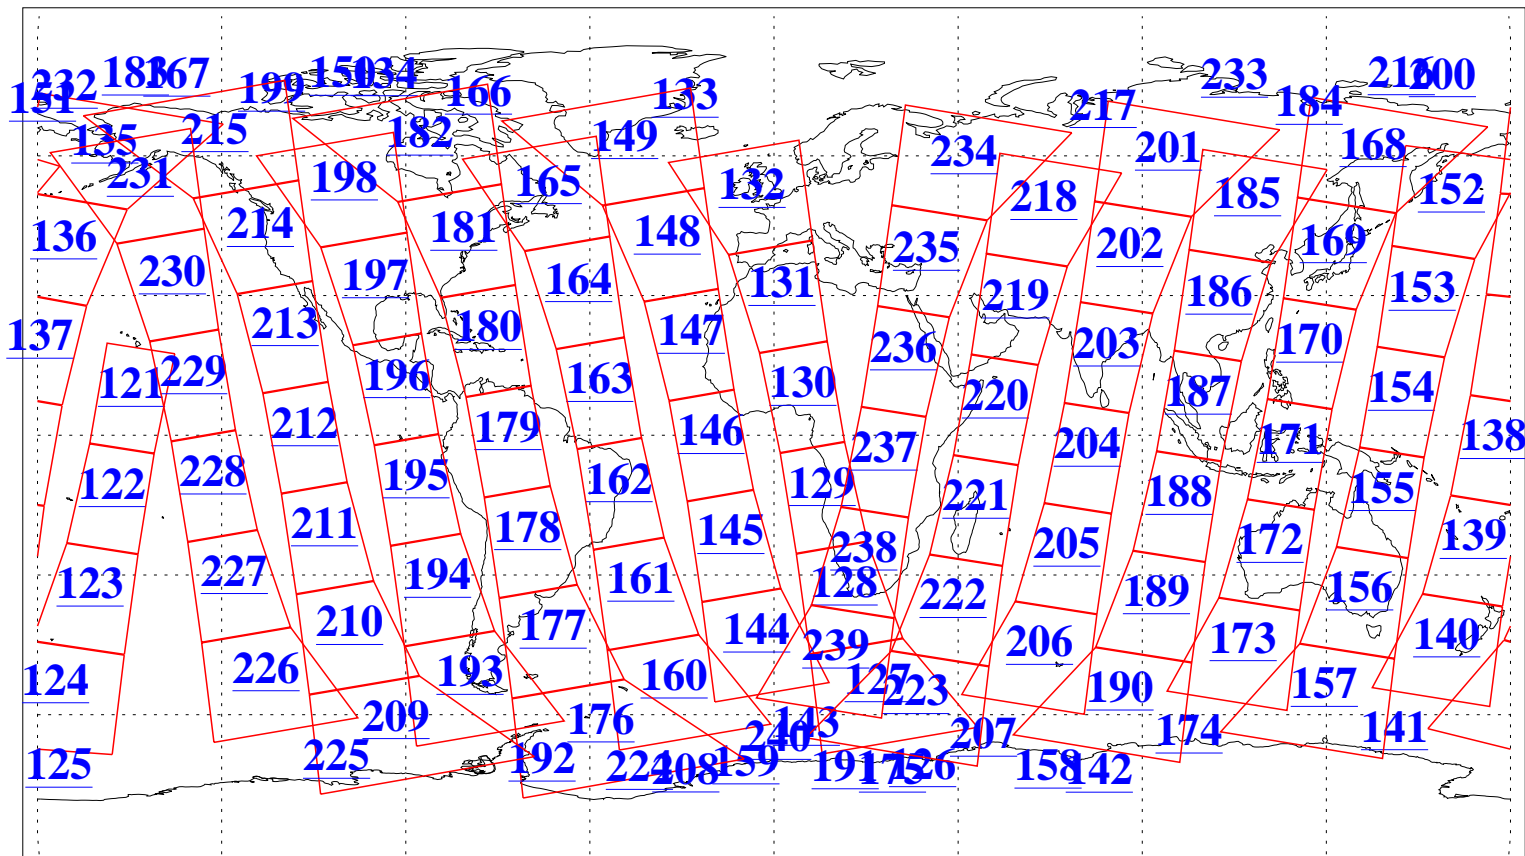

L1B Availability
AMSU Granules: 240
HSB Granules: 0
AIRS Granules: 240

1 Sep 2019
DoY 244
Aqua Day 6329
Granules: 1 to 120

Granules: 121 to 240

Legend: AMSU Available, HSB Available, AIRS Available

L1B Availability
AMSU Granules: 240
HSB Granules: 0
AIRS Granules: 240

1 Sep 2019
DoY 244
Aqua Day 6329

Ascending Granules

Descending Granules

Legend: AMSU Available, HSB Available, AIRS Available

L1B Availability
 AMSU Granules: 240
 HSB Granules: 0
 AIRS Granules: 240

1 Sep 2019
 DoY 244
 Aqua Day 6329

Northern Hemisphere Granules

Southern Hemisphere Granules

Legend: AMSU Available, HSB Available, AIRS Available