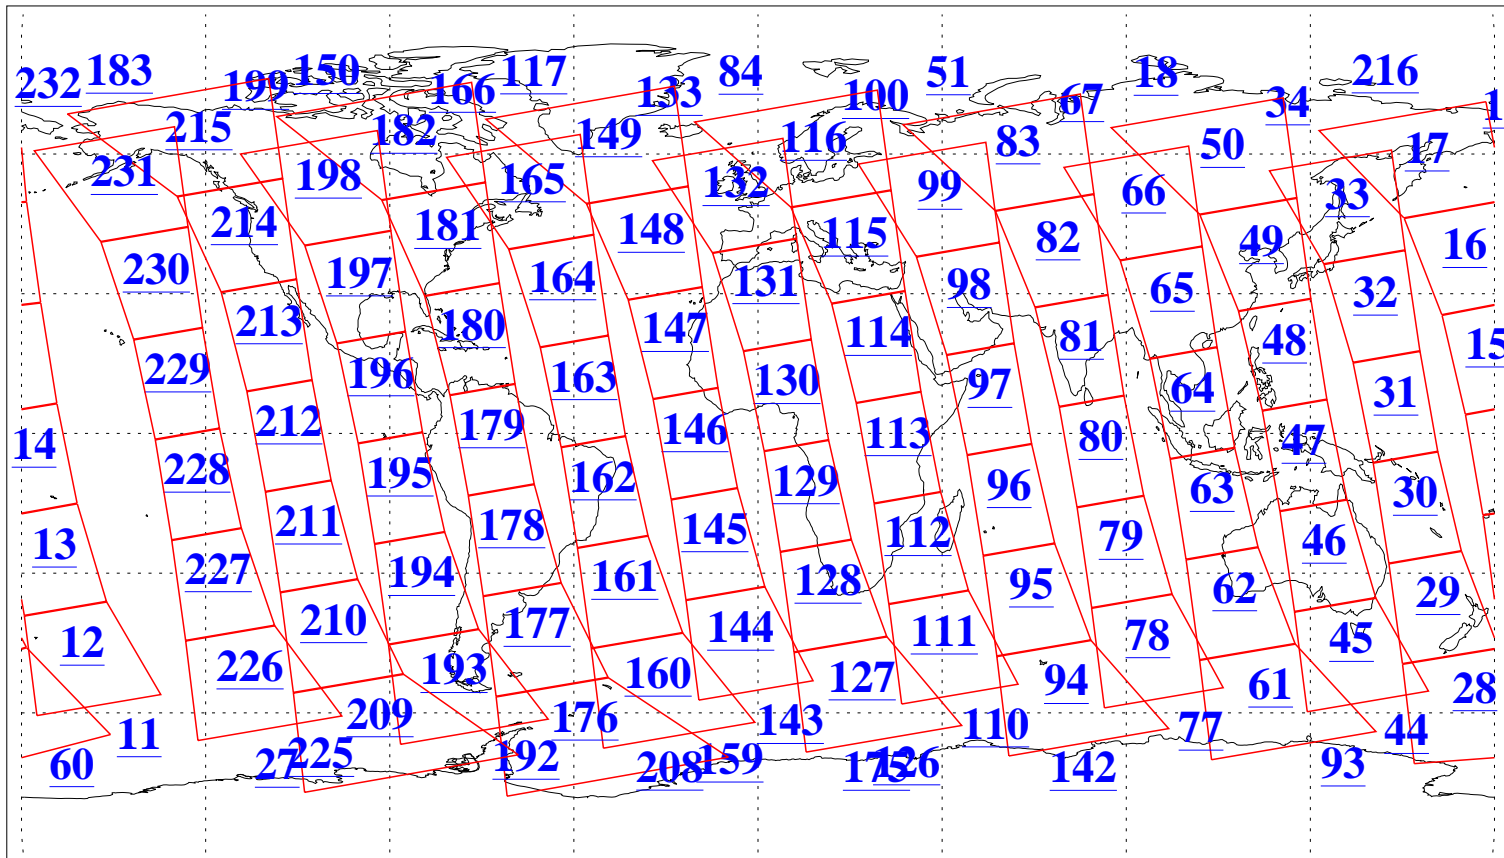

L1B Availability
AMSU Granules: 240
HSB Granules: 0
AIRS Granules: 240

1 Sep 2019
DoY 244
Aqua Day 6329
Granules: 1 to 120

Granules: 121 to 240

Legend: AMSU Available, HSB Available, AIRS Available

L1B Availability
AMSU Granules: 240
HSB Granules: 0
AIRS Granules: 240

1 Sep 2019
DoY 244
Aqua Day 6329

Ascending Granules

Descending Granules

Legend: AMSU Available, HSB Available, AIRS Available

L1B Availability
 AMSU Granules: 240
 HSB Granules: 0
 AIRS Granules: 240

1 Sep 2019
 DoY 244
 Aqua Day 6329

Northern Hemisphere Granules

Southern Hemisphere Granules

Legend: AMSU Available, HSB Available, AIRS Available