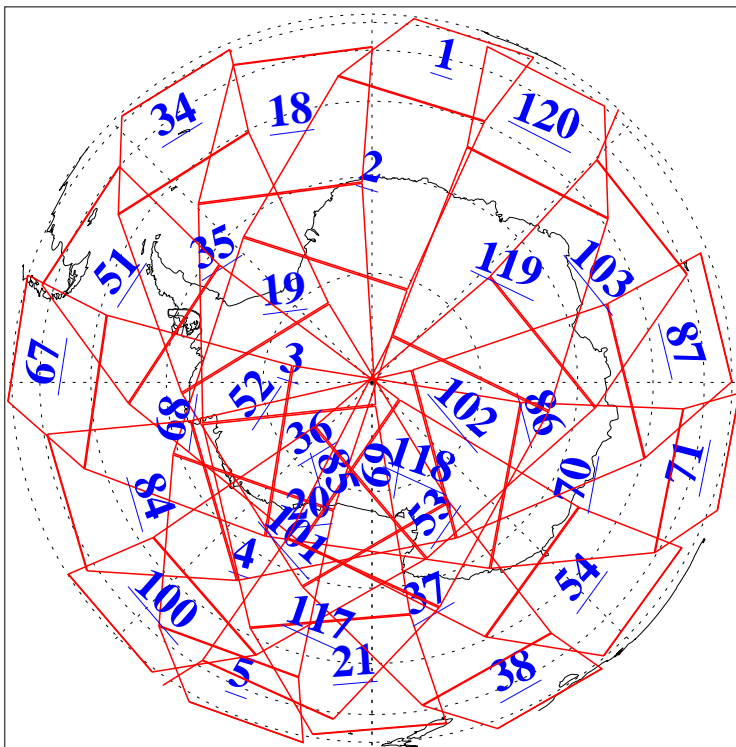

L1B Availability  
AMSU Granules: 239  
HSB Granules: 0  
AIRS Granules: 240

31 Aug 2019  
DoY 243  
Aqua Day 6328  
Granules: 1 to 120

Granules: 121 to 240

Legend: AMSU Available, HSB Available, AIRS Available

L1B Availability  
AMSU Granules: 239  
HSB Granules: 0  
AIRS Granules: 240

31 Aug 2019  
DoY 243  
Aqua Day 6328  
Ascending Granules

Descending Granules

Legend: AMSU Available, HSB Available, AIRS Available

L1B Availability  
 AMSU Granules: 239  
 HSB Granules: 0  
 AIRS Granules: 240

31 Aug 2019  
 DoY 243  
 Aqua Day 6328

Northern Hemisphere Granules

Southern Hemisphere Granules

Legend: AMSU Available, HSB Available, AIRS Available