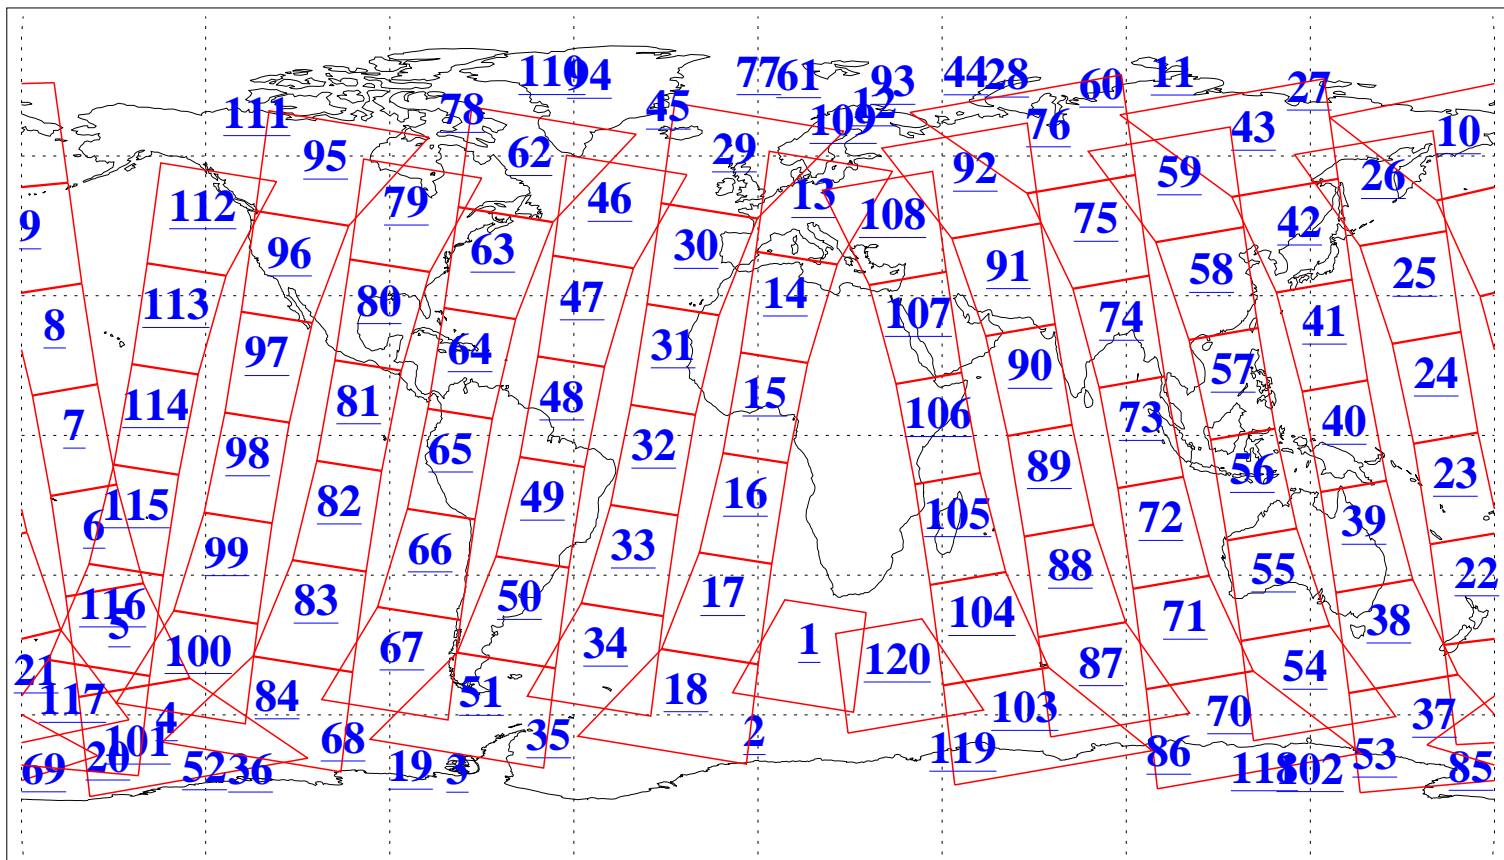

L1B Availability  
AMSU Granules: 239  
HSB Granules: 0  
AIRS Granules: 240

31 Aug 2019  
DoY 243  
Aqua Day 6328  
Granules: 1 to 120

Granules: 121 to 240

Legend: AMSU Available, HSB Available, AIRS Available

L1B Availability  
AMSU Granules: 239  
HSB Granules: 0  
AIRS Granules: 240

31 Aug 2019  
DoY 243  
Aqua Day 6328  
Ascending Granules

Descending Granules

Legend: AMSU Available, HSB Available, AIRS Available

L1B Availability  
 AMSU Granules: 239  
 HSB Granules: 0  
 AIRS Granules: 240

31 Aug 2019  
 DoY 243  
 Aqua Day 6328

Northern Hemisphere Granules

Southern Hemisphere Granules

Legend: AMSU Available, HSB Available, AIRS Available