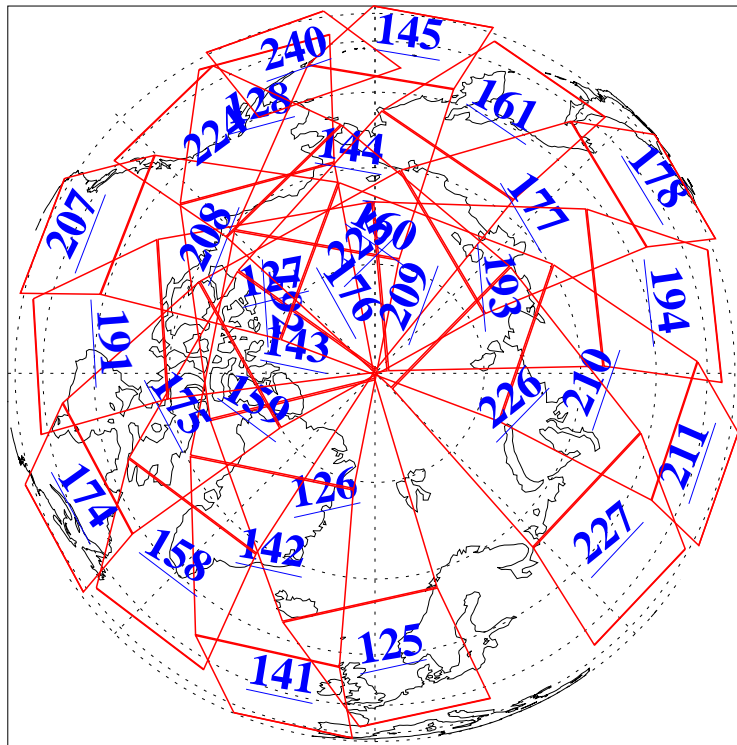

L1B Availability  
AMSU Granules: 239  
HSB Granules: 0  
AIRS Granules: 240

31 Aug 2019  
DoY 243  
Aqua Day 6328  
Ascending Granules

Descending Granules

Legend: AMSU Available, HSB Available, AIRS Available

L1B Availability  
 AMSU Granules: 239  
 HSB Granules: 0  
 AIRS Granules: 240

31 Aug 2019  
 DoY 243  
 Aqua Day 6328

Northern Hemisphere Granules

Southern Hemisphere Granules

Legend: AMSU Available, HSB Available, AIRS Available