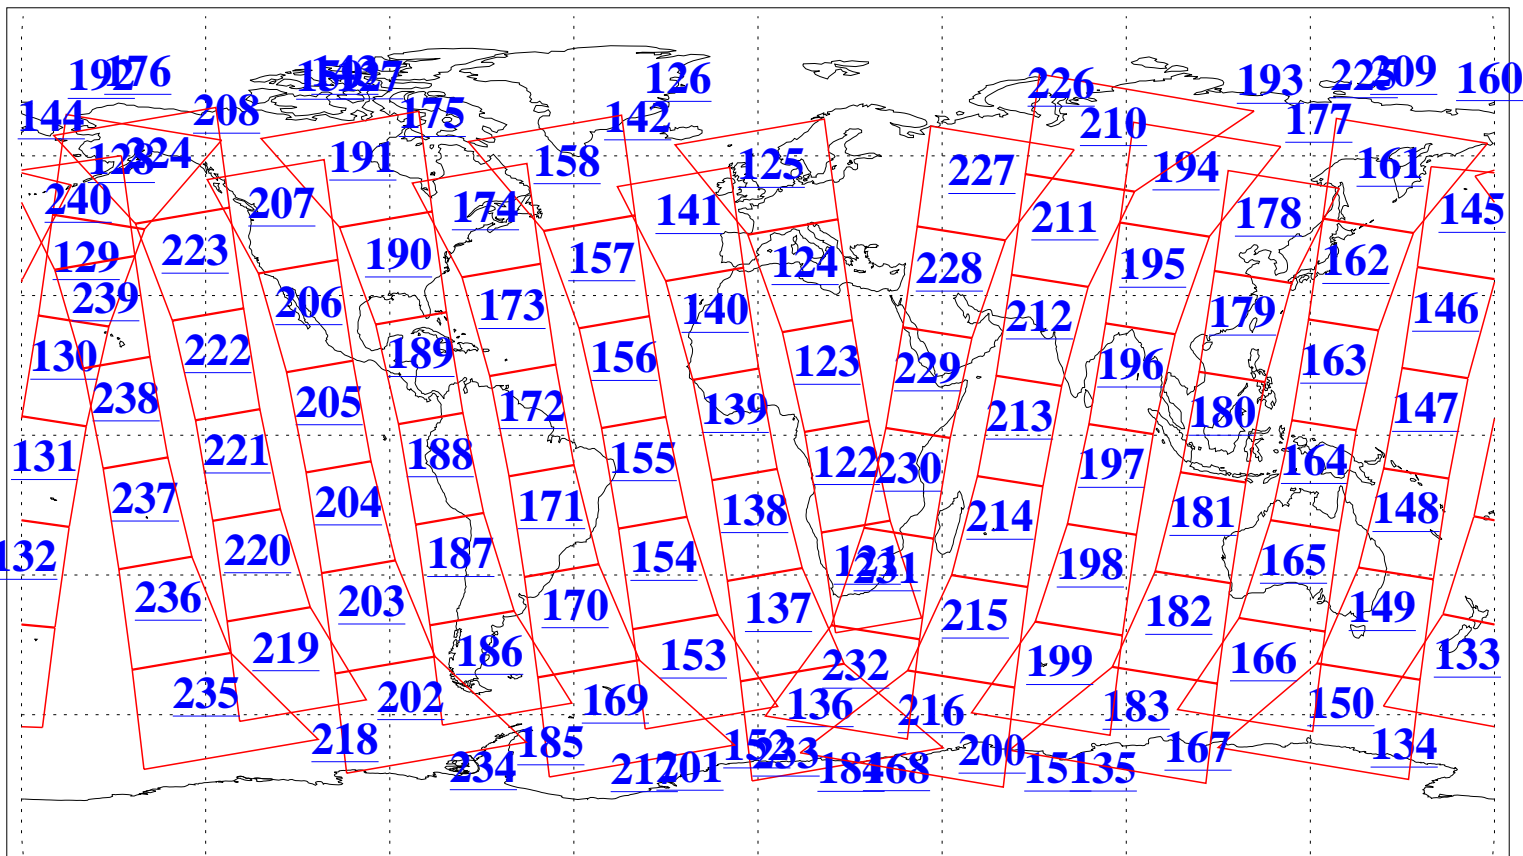

L1B Availability  
AMSU Granules: 239  
HSB Granules: 0  
AIRS Granules: 240

31 Aug 2019  
DoY 243  
Aqua Day 6328  
Granules: 1 to 120

Granules: 121 to 240

Legend: AMSU Available, HSB Available, AIRS Available

L1B Availability  
AMSU Granules: 239  
HSB Granules: 0  
AIRS Granules: 240

31 Aug 2019  
DoY 243  
Aqua Day 6328  
Ascending Granules

Descending Granules

Legend: AMSU Available, HSB Available, AIRS Available

L1B Availability  
 AMSU Granules: 239  
 HSB Granules: 0  
 AIRS Granules: 240

31 Aug 2019  
 DoY 243  
 Aqua Day 6328

Northern Hemisphere Granules

Southern Hemisphere Granules

Legend: AMSU Available, HSB Available, AIRS Available