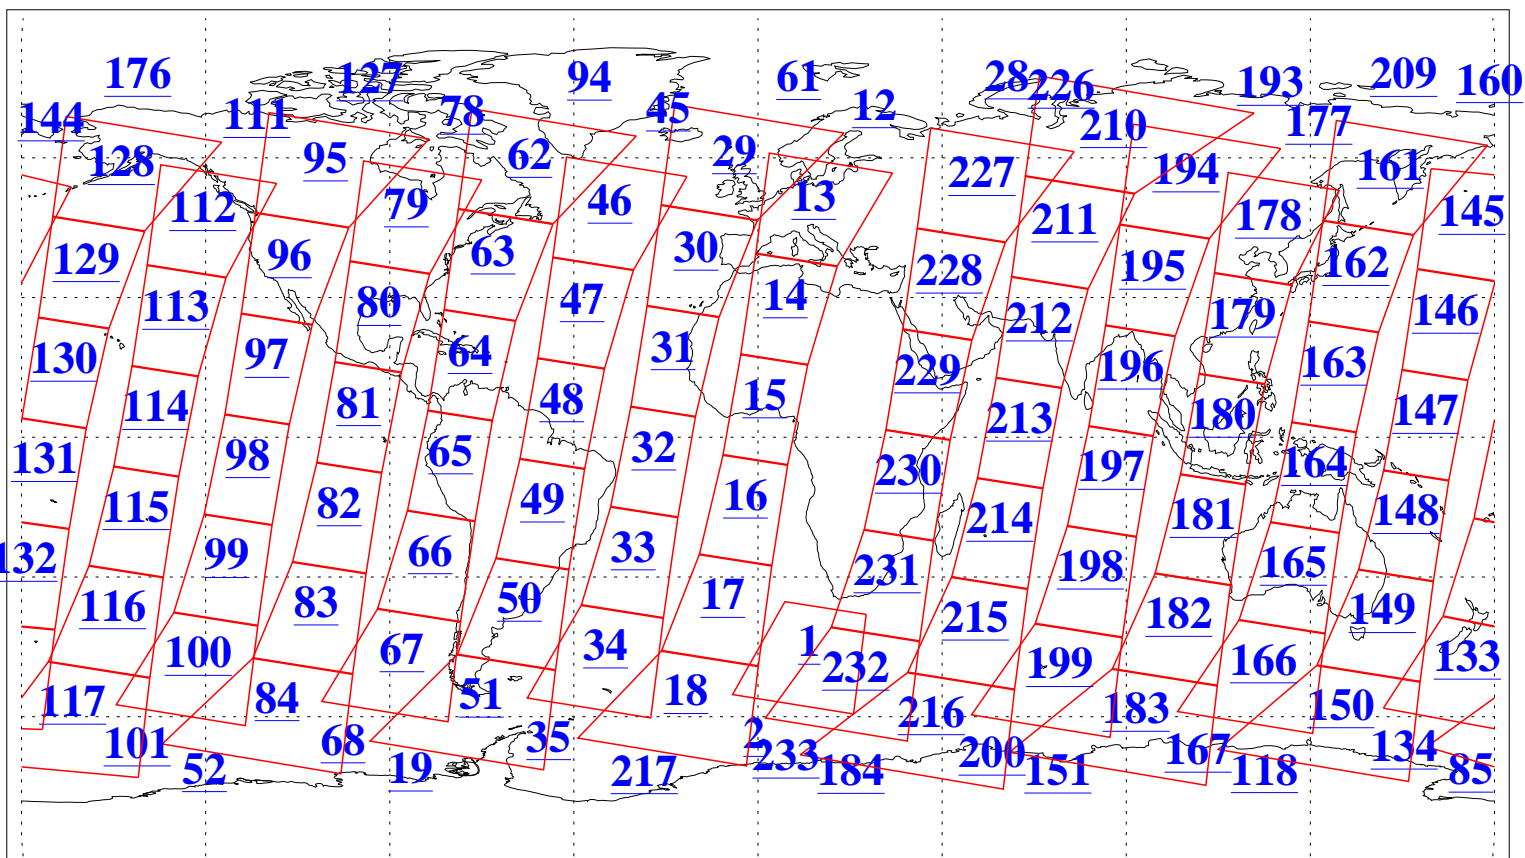

L1B Availability  
AMSU Granules: 239  
HSB Granules: 0  
AIRS Granules: 240

31 Aug 2019  
DoY 243  
Aqua Day 6328  
Granules: 1 to 120

Granules: 121 to 240

Legend: AMSU Available, HSB Available, AIRS Available

L1B Availability  
AMSU Granules: 239  
HSB Granules: 0  
AIRS Granules: 240

31 Aug 2019  
DoY 243  
Aqua Day 6328  
Ascending Granules

Descending Granules

Legend: AMSU Available, HSB Available, AIRS Available

L1B Availability  
 AMSU Granules: 239  
 HSB Granules: 0  
 AIRS Granules: 240

31 Aug 2019  
 DoY 243  
 Aqua Day 6328

Northern Hemisphere Granules

Southern Hemisphere Granules

Legend: AMSU Available, HSB Available, AIRS Available