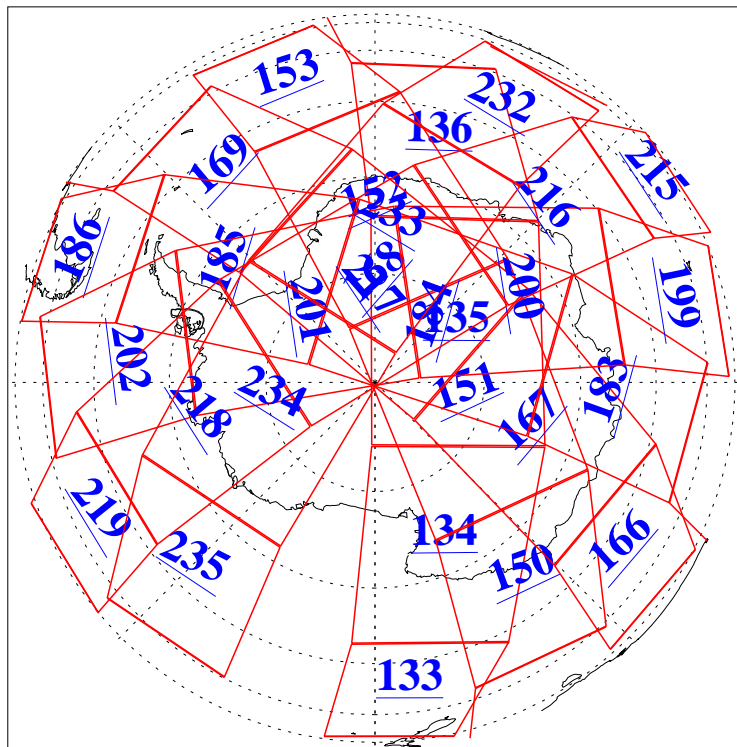

L1B Availability  
AMSU Granules: 239  
HSB Granules: 0  
AIRS Granules: 240

31 Aug 2019  
DoY 243  
Aqua Day 6328  
Ascending Granules

Descending Granules

Legend: AMSU Available, HSB Available, AIRS Available

L1B Availability  
 AMSU Granules: 239  
 HSB Granules: 0  
 AIRS Granules: 240

31 Aug 2019  
 DoY 243  
 Aqua Day 6328

Northern Hemisphere Granules

Southern Hemisphere Granules

Legend: AMSU Available, HSB Available, AIRS Available