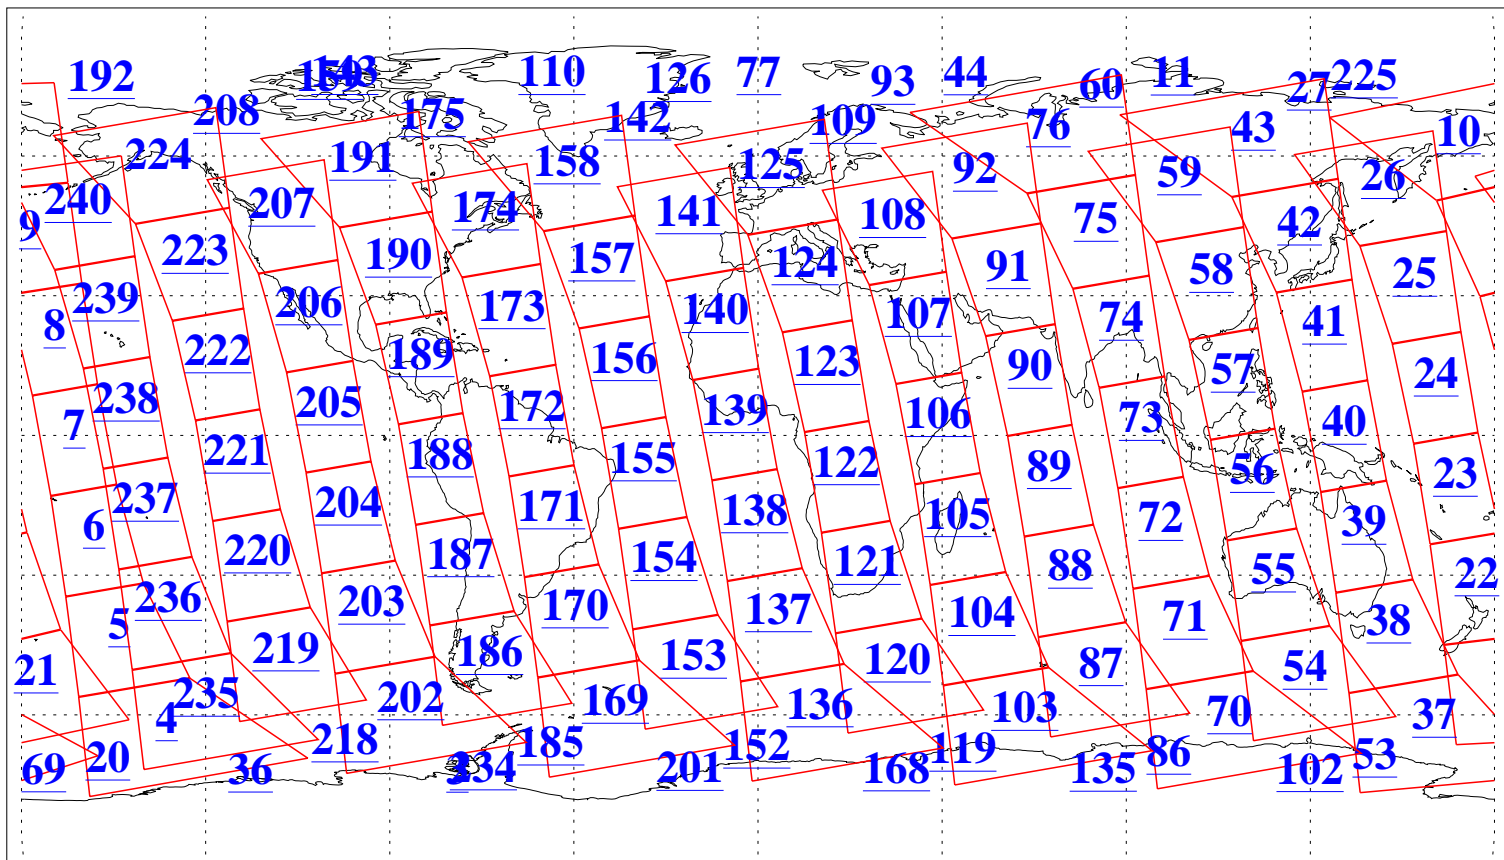

L1B Availability  
AMSU Granules: 239  
HSB Granules: 0  
AIRS Granules: 240

31 Aug 2019  
DoY 243  
Aqua Day 6328  
Granules: 1 to 120

Granules: 121 to 240

Legend: AMSU Available, HSB Available, AIRS Available

L1B Availability  
AMSU Granules: 239  
HSB Granules: 0  
AIRS Granules: 240

31 Aug 2019  
DoY 243  
Aqua Day 6328  
Ascending Granules

Descending Granules

Legend: AMSU Available, HSB Available, AIRS Available