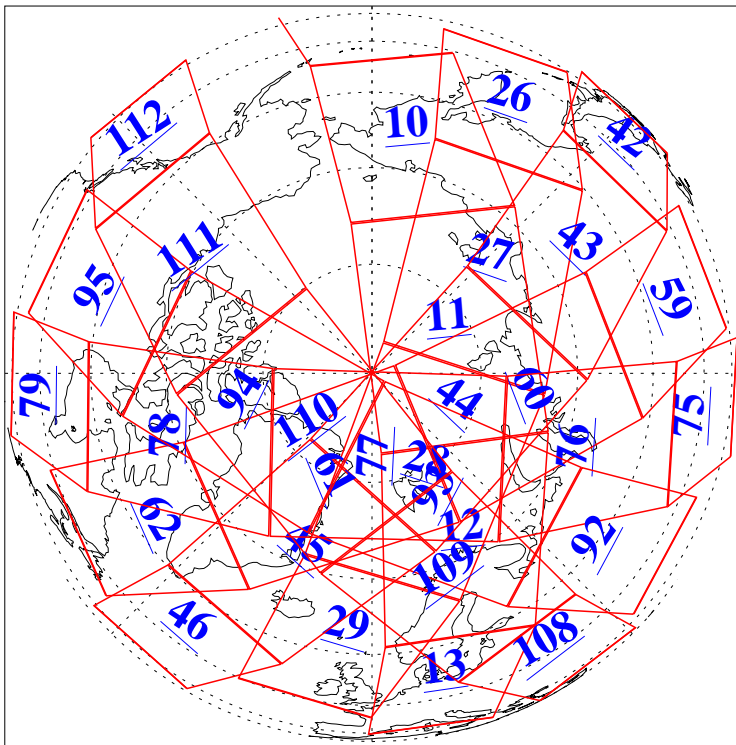

L1B Availability  
AMSU Granules: 239  
HSB Granules: 0  
AIRS Granules: 240

31 Aug 2019  
DoY 243  
Aqua Day 6328  
Granules: 1 to 120

Granules: 121 to 240

Legend: AMSU Available, HSB Available, AIRS Available

L1B Availability  
AMSU Granules: 239  
HSB Granules: 0  
AIRS Granules: 240

31 Aug 2019  
DoY 243  
Aqua Day 6328  
Ascending Granules

Descending Granules

Legend: AMSU Available, HSB Available, AIRS Available

L1B Availability  
 AMSU Granules: 239  
 HSB Granules: 0  
 AIRS Granules: 240

31 Aug 2019  
 DoY 243  
 Aqua Day 6328

Northern Hemisphere Granules

Southern Hemisphere Granules

Legend: AMSU Available, HSB Available, AIRS Available