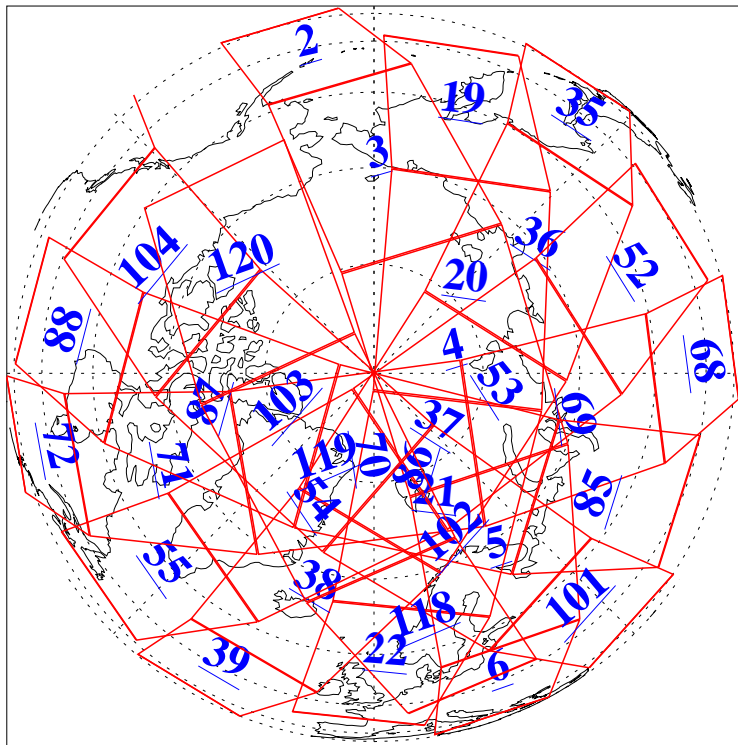

L1B Availability
AMSU Granules: 240
HSB Granules: 0
AIRS Granules: 240

30 Aug 2019
DoY 242
Aqua Day 6327
Granules: 1 to 120

Granules: 121 to 240

Legend: AMSU Available, HSB Available, AIRS Available

L1B Availability
AMSU Granules: 240
HSB Granules: 0
AIRS Granules: 240

30 Aug 2019
DoY 242
Aqua Day 6327
Ascending Granules

Descending Granules

Legend: AMSU Available, HSB Available, AIRS Available

L1B Availability
 AMSU Granules: 240
 HSB Granules: 0
 AIRS Granules: 240

30 Aug 2019
 DoY 242
 Aqua Day 6327

Northern Hemisphere Granules

Southern Hemisphere Granules

Legend: AMSU Available, HSB Available, AIRS Available