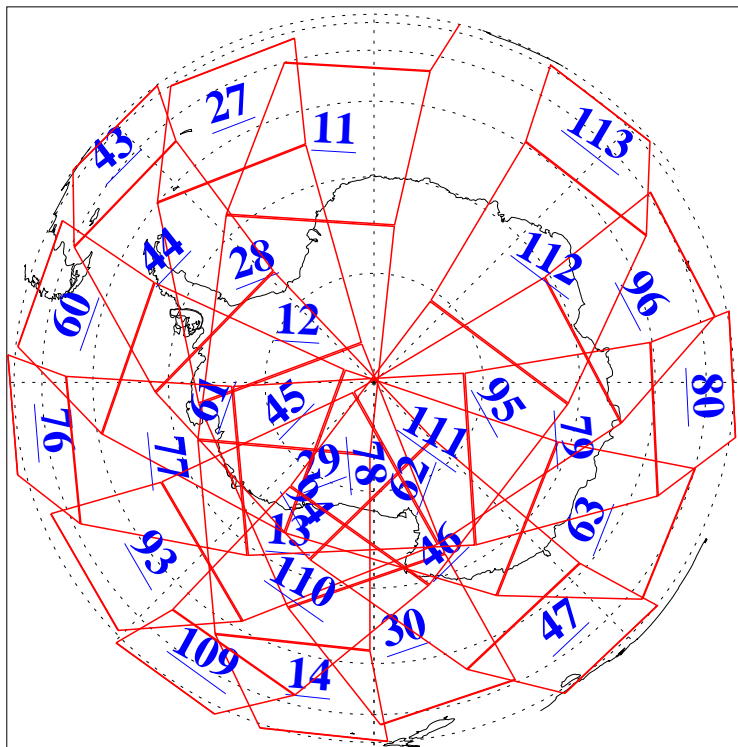

L1B Availability
AMSU Granules: 240
HSB Granules: 0
AIRS Granules: 240

30 Aug 2019
DoY 242
Aqua Day 6327
Granules: 1 to 120

Granules: 121 to 240

Legend: AMSU Available, HSB Available, AIRS Available

L1B Availability
AMSU Granules: 240
HSB Granules: 0
AIRS Granules: 240

30 Aug 2019
DoY 242
Aqua Day 6327
Ascending Granules

Descending Granules

Legend: AMSU Available, HSB Available, AIRS Available

L1B Availability
 AMSU Granules: 240
 HSB Granules: 0
 AIRS Granules: 240

30 Aug 2019
 DoY 242
 Aqua Day 6327

Northern Hemisphere Granules

Southern Hemisphere Granules

Legend: AMSU Available, HSB Available, AIRS Available