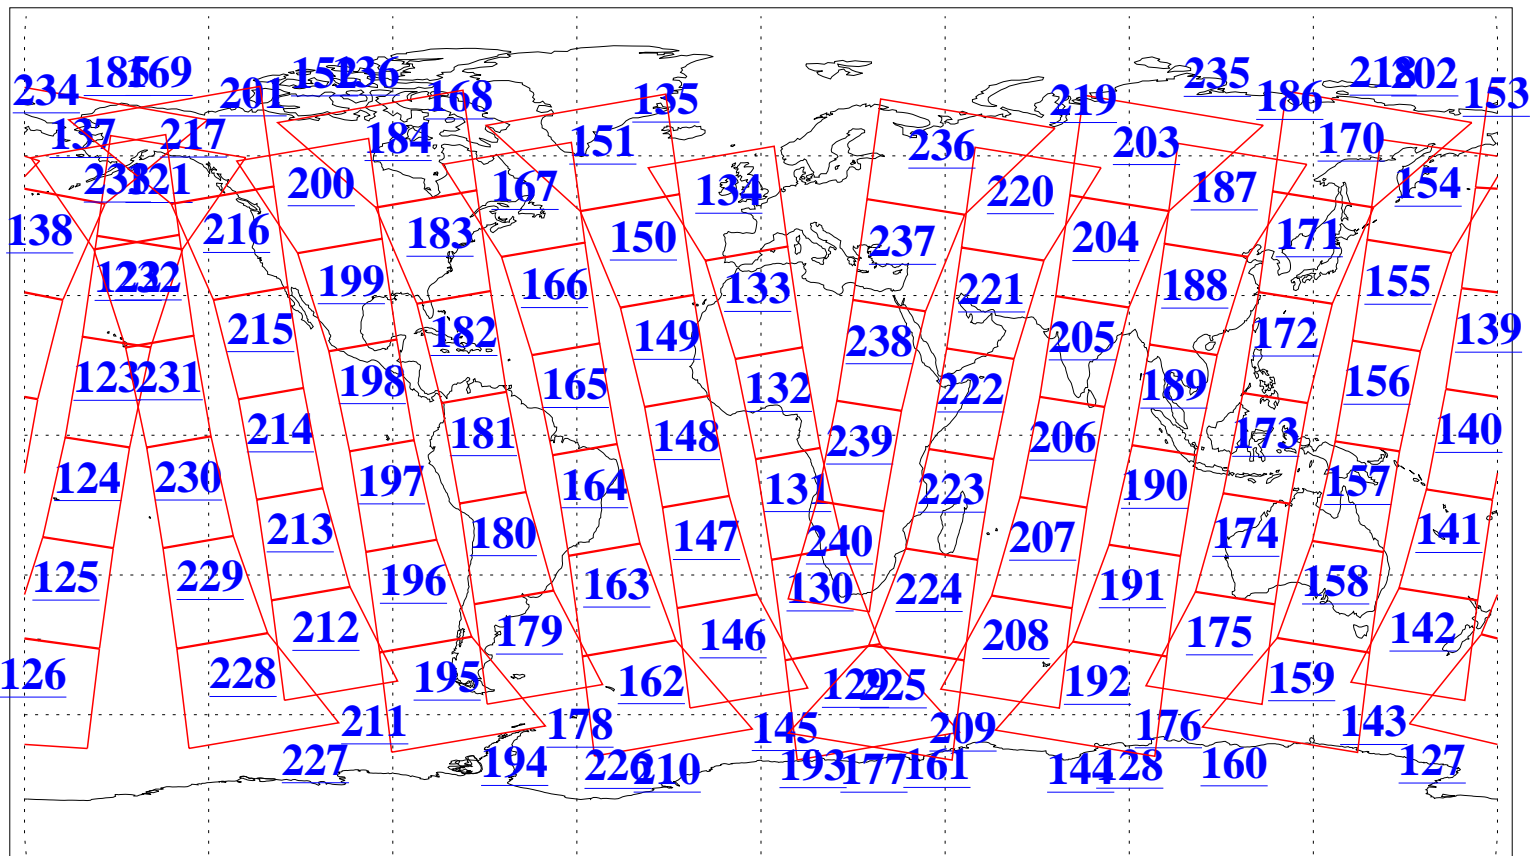

L1B Availability
AMSU Granules: 240
HSB Granules: 0
AIRS Granules: 240

30 Aug 2019
DoY 242
Aqua Day 6327
Granules: 1 to 120

Granules: 121 to 240

Legend: AMSU Available, HSB Available, AIRS Available

L1B Availability
AMSU Granules: 240
HSB Granules: 0
AIRS Granules: 240