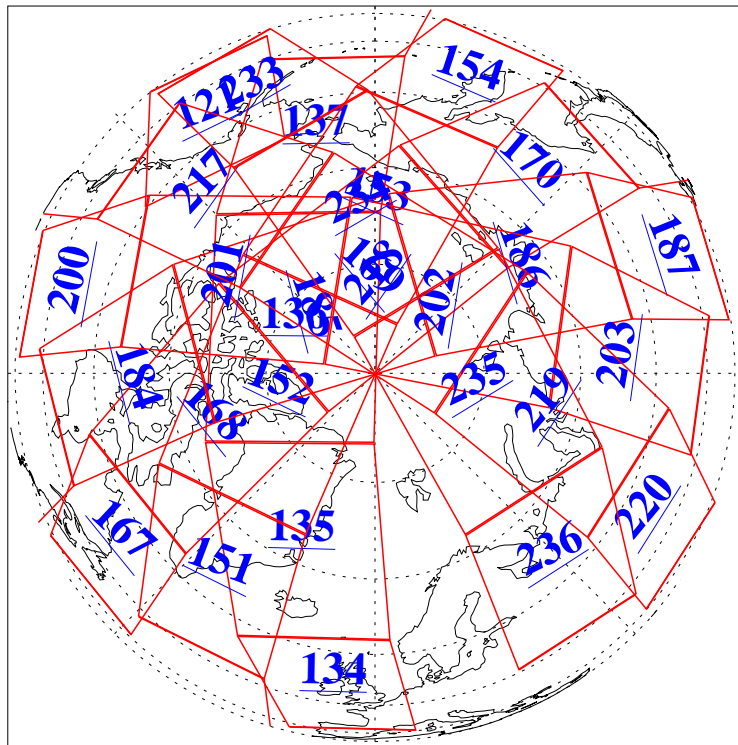

30 Aug 2019
DoY 242
Aqua Day 6327
Ascending Granules

Descending Granules

Legend: AMSU Available, HSB Available, AIRS Available

L1B Availability
 AMSU Granules: 240
 HSB Granules: 0
 AIRS Granules: 240

30 Aug 2019
 DoY 242
 Aqua Day 6327

Northern Hemisphere Granules

Southern Hemisphere Granules

Legend: AMSU Available, HSB Available, AIRS Available