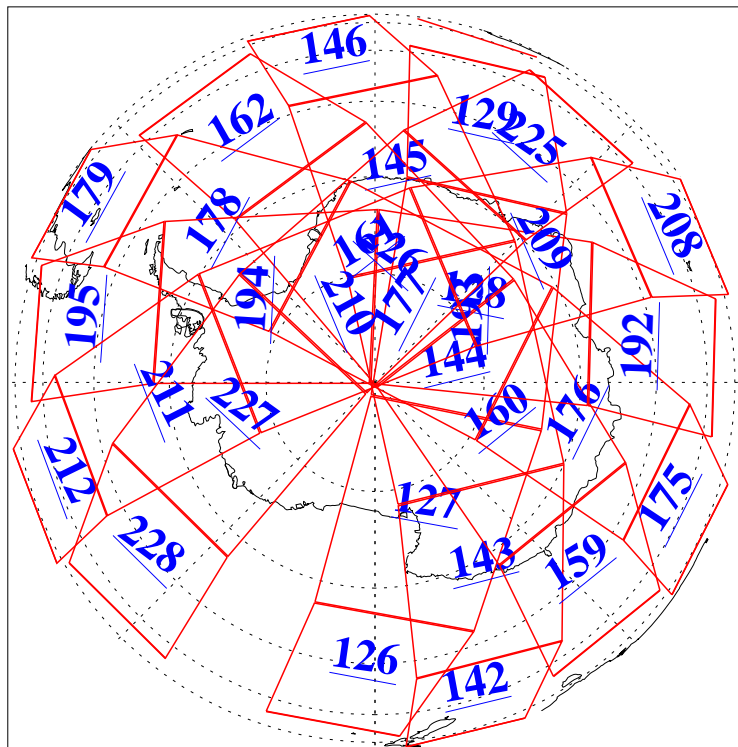

L1B Availability
AMSU Granules: 240
HSB Granules: 0
AIRS Granules: 240

30 Aug 2019
DoY 242
Aqua Day 6327
Granules: 1 to 120

Granules: 121 to 240

Legend: AMSU Available, HSB Available, AIRS Available

L1B Availability
AMSU Granules: 240
HSB Granules: 0
AIRS Granules: 240

30 Aug 2019
DoY 242
Aqua Day 6327
Ascending Granules

Descending Granules

Legend: AMSU Available, HSB Available, AIRS Available

L1B Availability
 AMSU Granules: 240
 HSB Granules: 0
 AIRS Granules: 240

30 Aug 2019
 DoY 242
 Aqua Day 6327

Northern Hemisphere Granules

Southern Hemisphere Granules

Legend: AMSU Available, HSB Available, AIRS Available