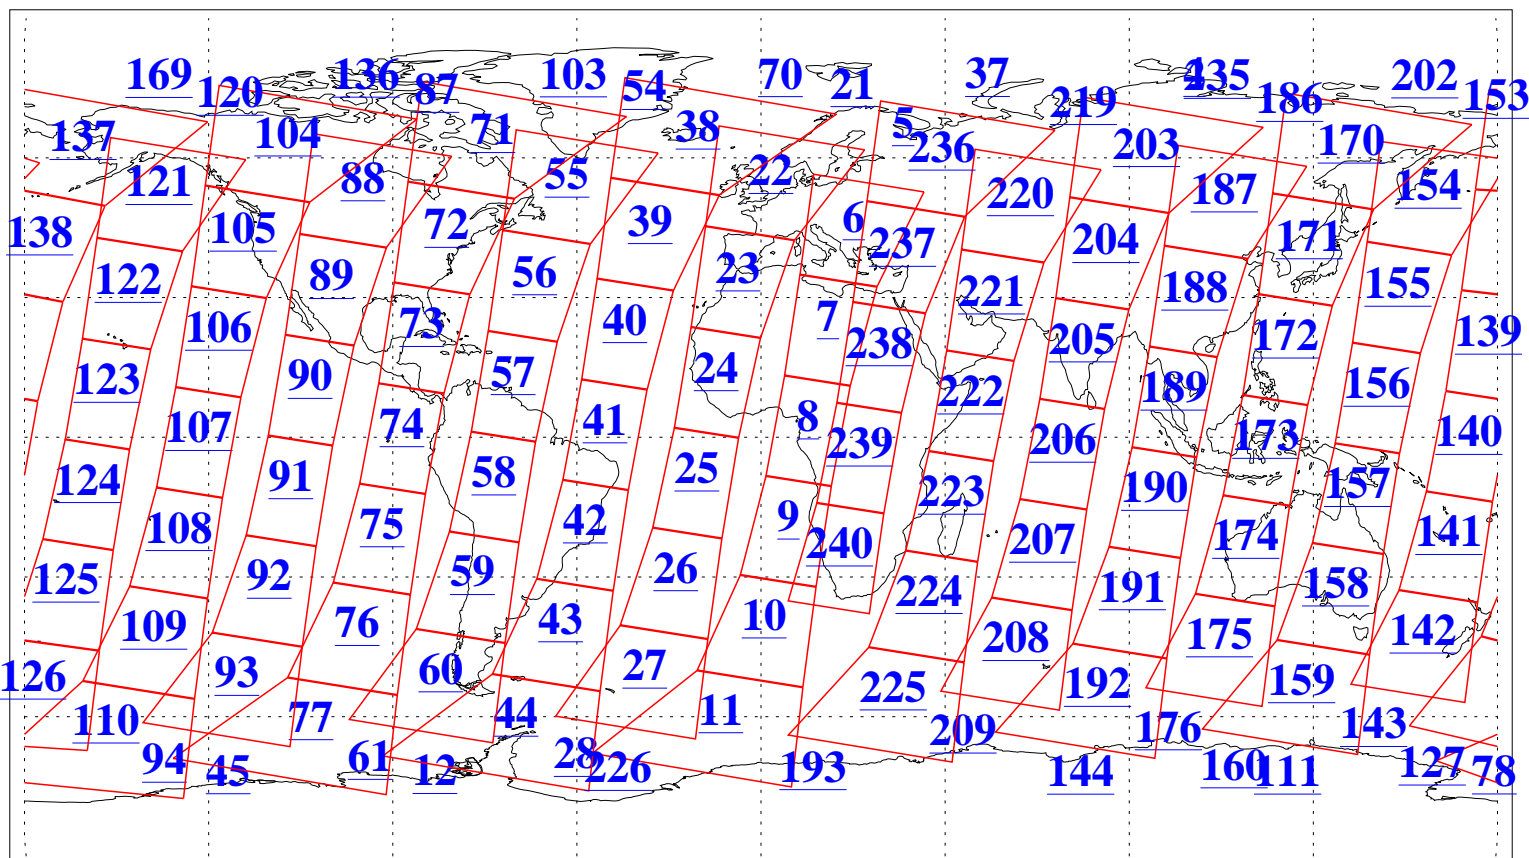

L1B Availability
AMSU Granules: 240
HSB Granules: 0
AIRS Granules: 240

30 Aug 2019
DoY 242
Aqua Day 6327
Granules: 1 to 120

Granules: 121 to 240

Legend: AMSU Available, HSB Available, AIRS Available

L1B Availability
AMSU Granules: 240
HSB Granules: 0
AIRS Granules: 240

30 Aug 2019
DoY 242
Aqua Day 6327
Ascending Granules

Descending Granules

Legend: AMSU Available, HSB Available, AIRS Available

L1B Availability
 AMSU Granules: 240
 HSB Granules: 0
 AIRS Granules: 240

30 Aug 2019
 DoY 242
 Aqua Day 6327

Northern Hemisphere Granules

Southern Hemisphere Granules

Legend: AMSU Available, HSB Available, AIRS Available