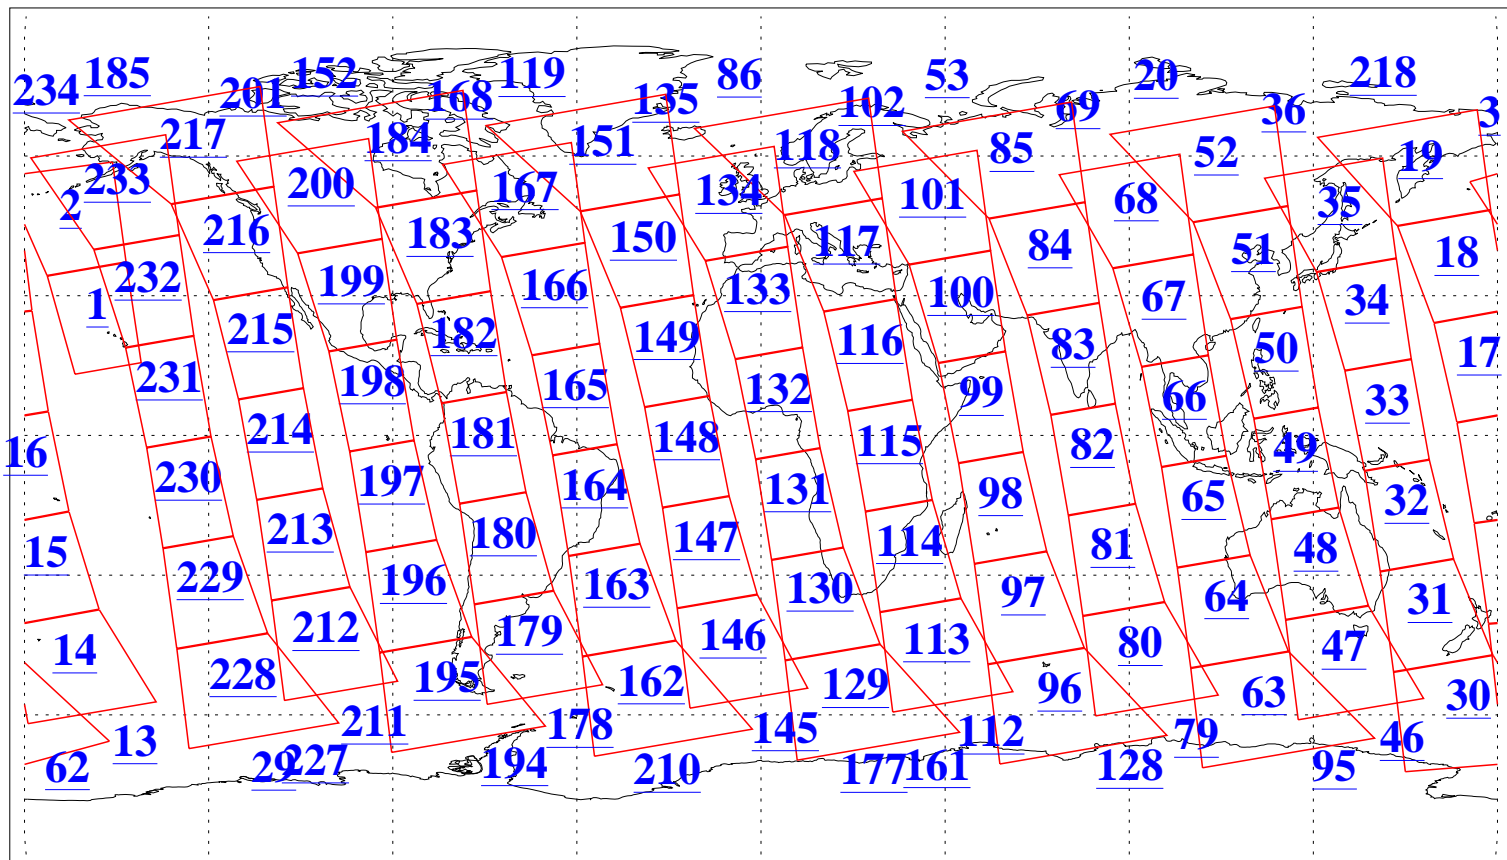

L1B Availability
AMSU Granules: 240
HSB Granules: 0
AIRS Granules: 240

30 Aug 2019
DoY 242
Aqua Day 6327
Granules: 1 to 120

Granules: 121 to 240

Legend: AMSU Available, HSB Available, AIRS Available

L1B Availability
AMSU Granules: 240
HSB Granules: 0
AIRS Granules: 240

30 Aug 2019
DoY 242
Aqua Day 6327
Ascending Granules

Descending Granules

Legend: AMSU Available, HSB Available, AIRS Available

L1B Availability
 AMSU Granules: 240
 HSB Granules: 0
 AIRS Granules: 240

30 Aug 2019
 DoY 242
 Aqua Day 6327

Northern Hemisphere Granules

Southern Hemisphere Granules

Legend: AMSU Available, HSB Available, AIRS Available