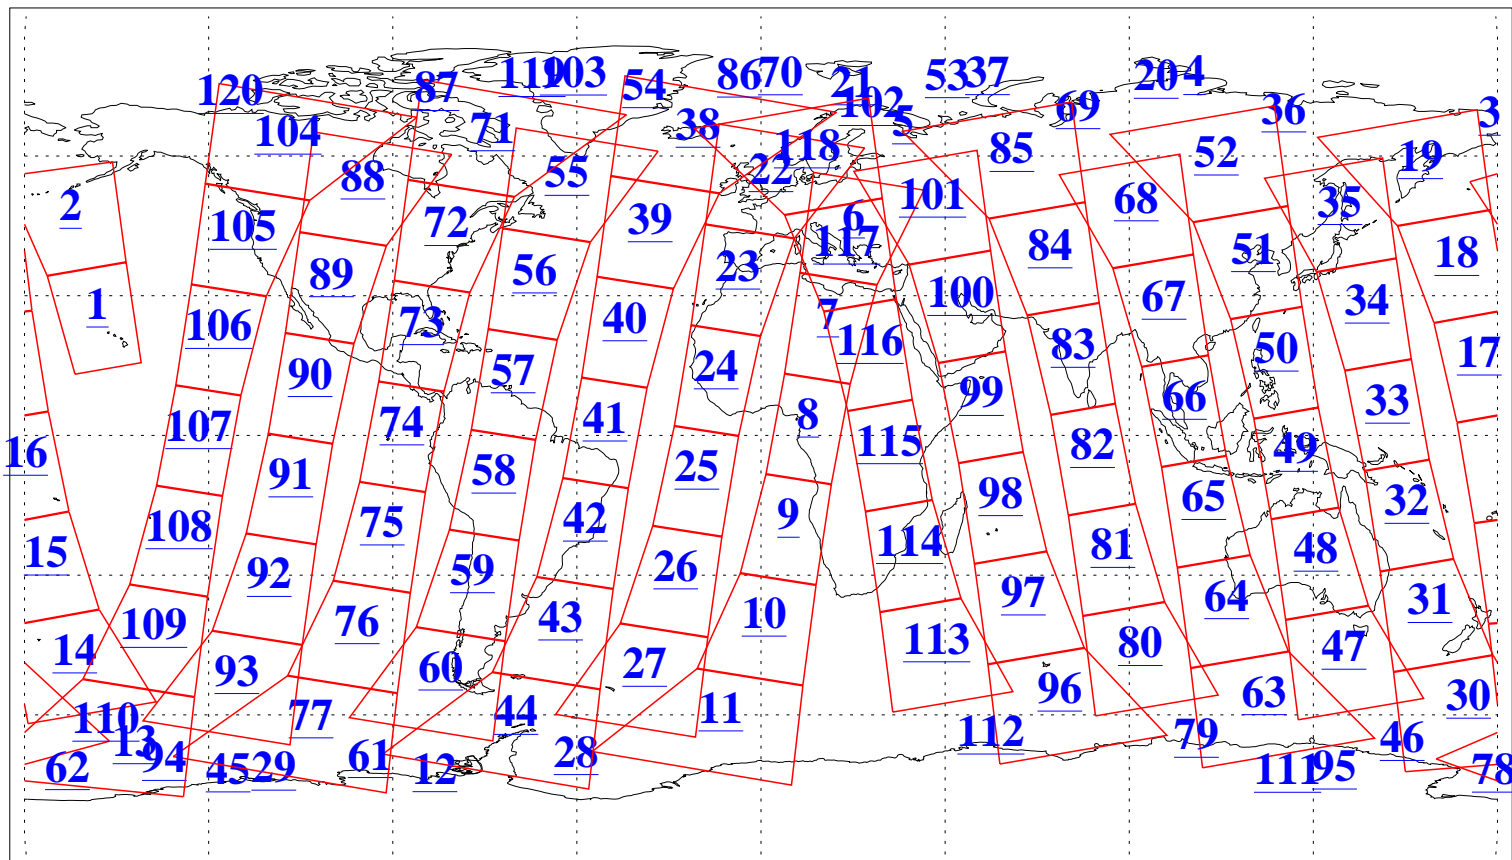

L1B Availability
AMSU Granules: 240
HSB Granules: 0
AIRS Granules: 240

30 Aug 2019
DoY 242
Aqua Day 6327
Granules: 1 to 120

Granules: 121 to 240

Legend: AMSU Available, HSB Available, AIRS Available

L1B Availability
AMSU Granules: 240
HSB Granules: 0
AIRS Granules: 240

30 Aug 2019
DoY 242
Aqua Day 6327
Ascending Granules

Descending Granules

Legend: AMSU Available, HSB Available, AIRS Available

L1B Availability
 AMSU Granules: 240
 HSB Granules: 0
 AIRS Granules: 240

30 Aug 2019
 DoY 242
 Aqua Day 6327

Northern Hemisphere Granules

Southern Hemisphere Granules

Legend: AMSU Available, HSB Available, AIRS Available